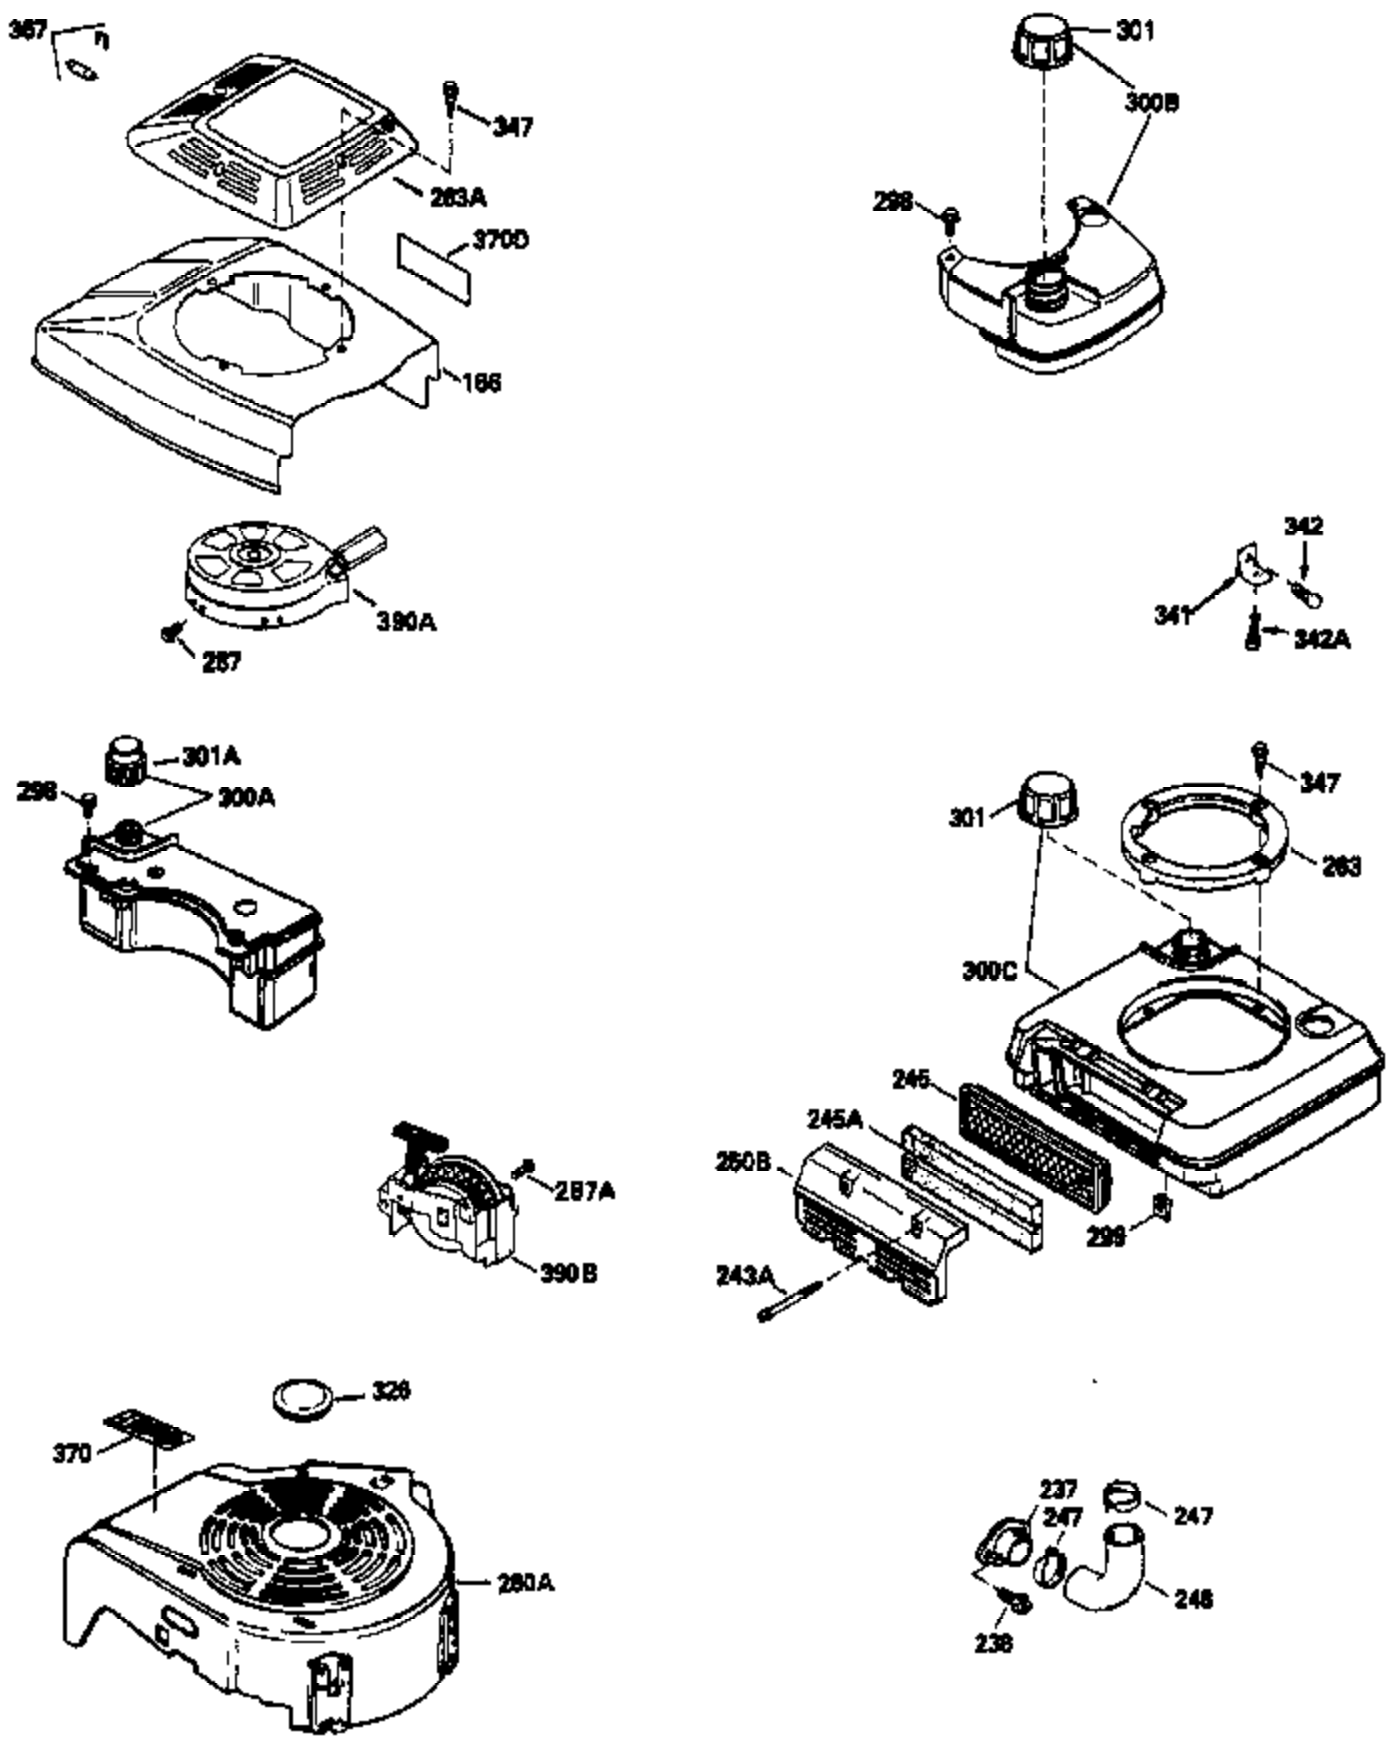

ILLUSTRATION SHOWS TYPICAL PARTS ONLY. ORDER BY PART NUMBER. PARTS NOT LISTED ARE SUPPLIED BY OEM.
VIEW 2 OF 3

Ref #	Part Number	Qty	Description
12A	36558	1	Breather Cover & Tube
92	650815	1	Belleville Washer
191	36559	1	S.E. Brake Bracket (Incl. 195)
238	650806	2	Screw, 10-32 x 5/8"
245	36745	1	Air Cleaner Filter
263A	36758	1	Starter Grill
284A	650983	1	Screw, 8-32 x 1/2" (Optional)
284	36663	1	Muffler Deflector (Incl. 284A)(Optional)
287	650926	2	Screw, 8-32 x 21/64"
298	28763	3	Screw, 10-32 x 35/64"
301	36246	1	Fuel Cap
370A	36261	1	Lubrication Decal
370K	36695	1	Starter Decal
370D	35977	1	Caution Decal
390	590737	1	Rewind Starter (NOTE: This engine could have been built with 590694 starter).