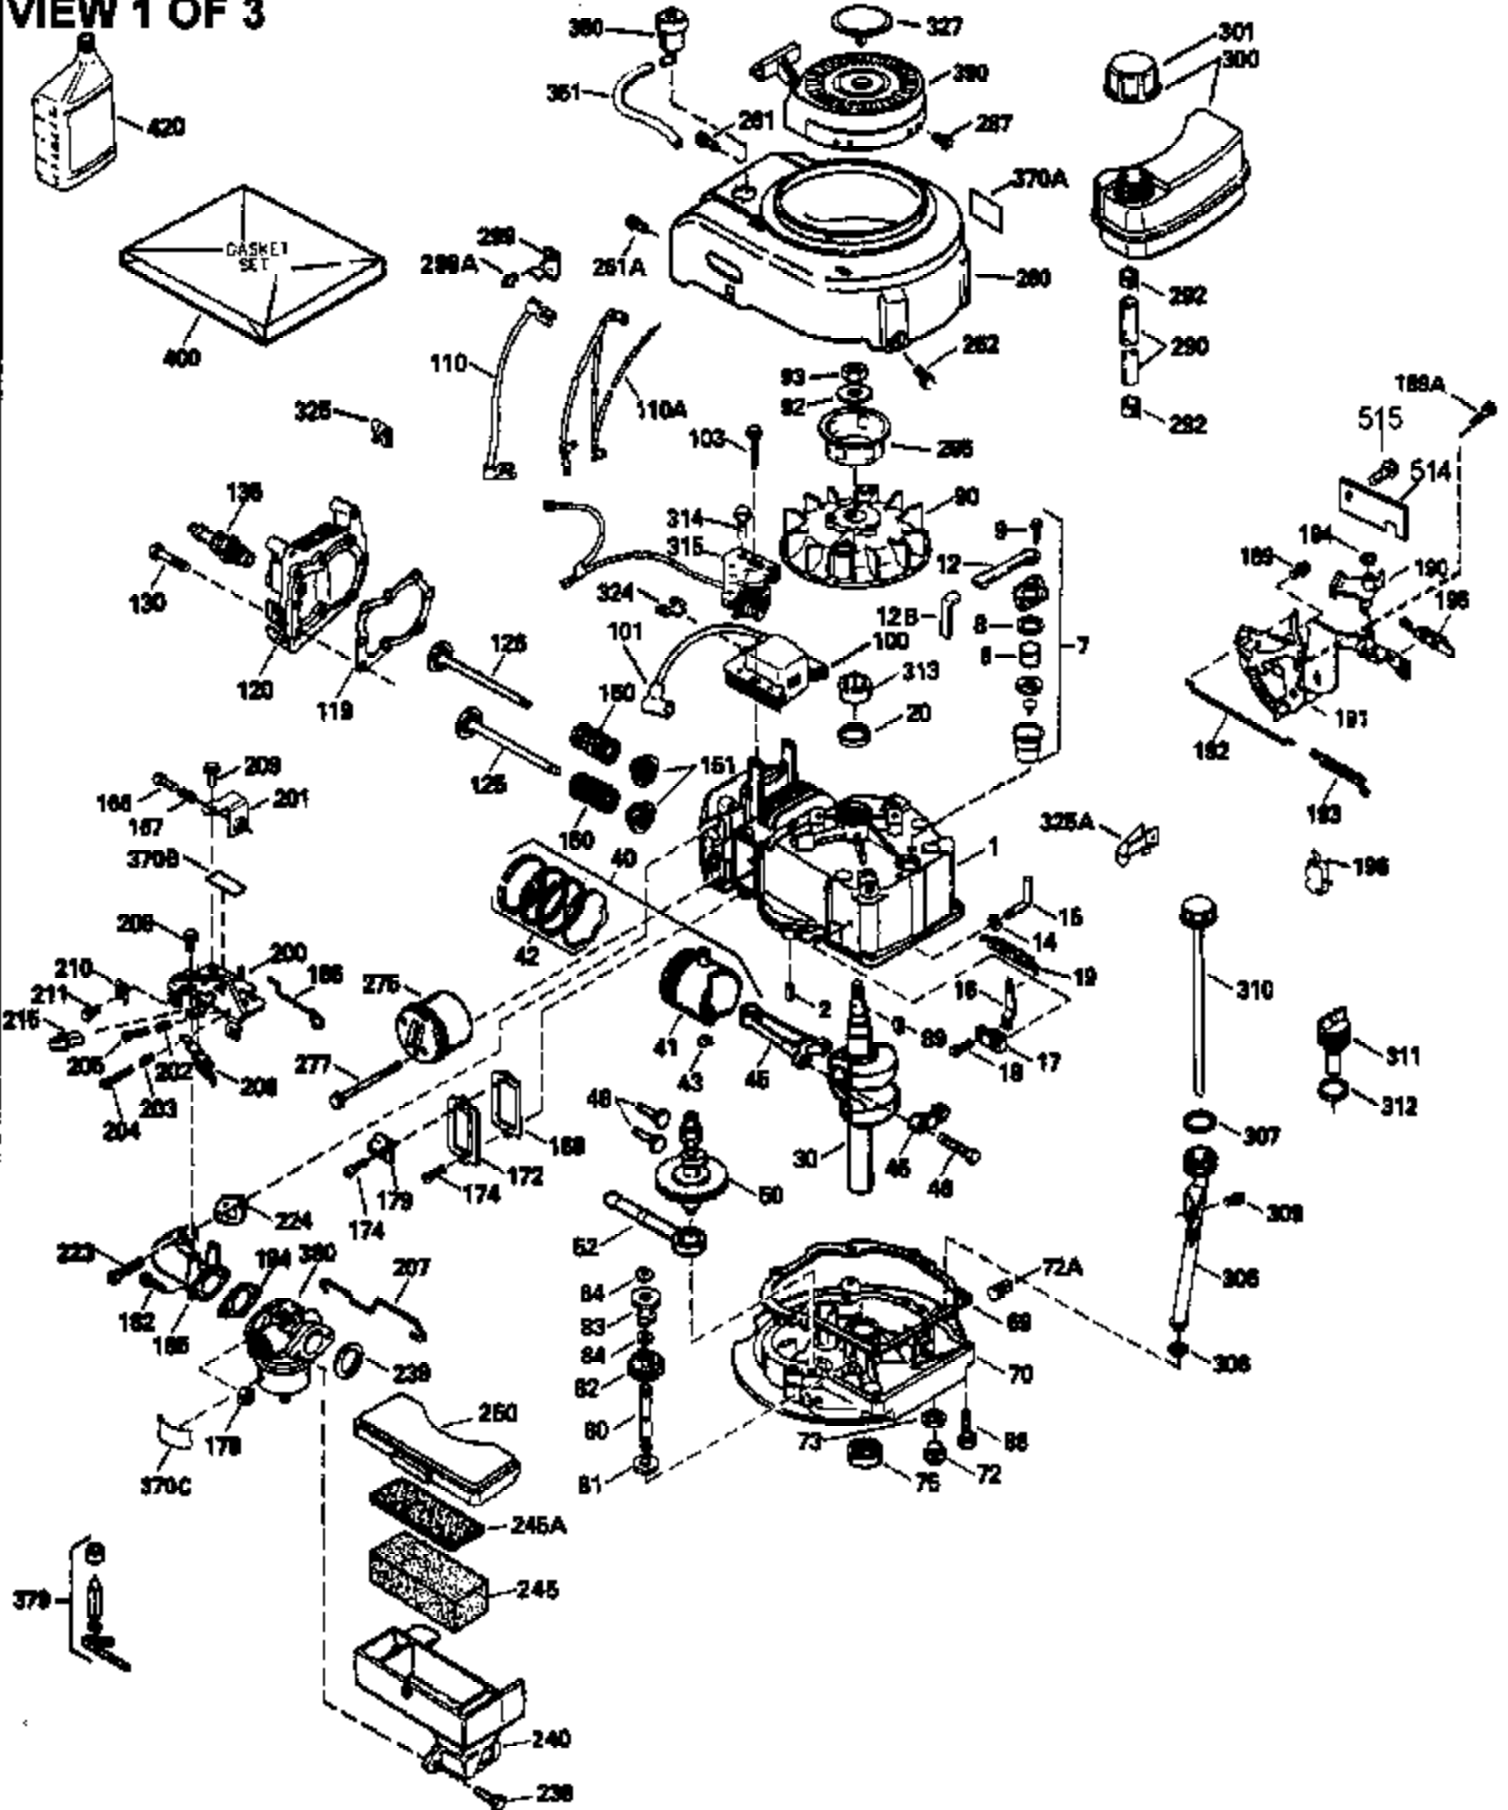

ILLUSTRATION SHOWS TYPICAL PARTS ONLY. ORDER BY PART NUMBER. PARTS NOT LISTED ARE SUPPLIED BY OEM.

VIEW 1 OF 3

Engine Parts List #1

Ref #	Part Number	Qty	Description
	1 36478A	1	Cylinder (Incl. 2,7,20 & 125)
	2 26727	2	Dowel Pin
	6 33734	1	Breather Element
	7 36557	1	Breather Ass'y. (Incl. 6 & 12A)
12A	36558	1	Breather Cover & Tube
	14 28277	1	Washer
	15 30589	1	Governor Rod
	16 34839A	1	Governor Lever
	17 31335	1	Governor Lever Clamp
	18 651018	1	Screw, Torx T-15, 8-32 x 19/64"
	19 35998	1	Extension Spring
	20 32600	1	Oil Seal
	30 34570A	1	Crankshaft
	40 36073	1	Piston, Pin & Ring Set (Std.)
	40 36074	1	Piston, Pin & Ring Set (.010" OS)
	40 36075	1	Piston, Pin & Ring Set (.020" OS)
	41 36070	1	Piston & Pin Ass'y. (Std.) (Incl. 43)
	41 36071	1	Piston & Pin Ass'y. (.010" OS) (Incl. 43)
	41 36072	1	Piston & Pin Ass'y. (.020" OS) (Incl. 43)
	42 36076	1	Ring Set (Std.)
	42 36077	1	Ring Set (.010" OS)
	42 36078	1	Ring Set (.020" OS)
	43 20381	2	Piston Pin Retaining Ring
	45 32875A	1	Connecting Rod (Incl. 46)
	46 32610A	2	Connecting Rod Bolt
	48 27241	2	Valve Lifter
	50 35992	1	Camshaft (MCR)
	52 29914	1	Oil Pump Ass'y.
	69 35261	1	* Mounting Flange Gasket
	70 36995	1	Mounting Flange (Incl. 72 thru 83)
	72 36083	1	Oil Drain Plug
	75 27897	1	Oil Seal
	80 30574A	1	Governor Shaft
	81 30590A	1	Washer
	82 30591	1	Governor Gear Ass'y. (Incl. 81)
	83 30588A	1	Governor Spool
	86 650488	6	Screw, 1/4-20 x 1-1/4"
	89 611004	1	Flywheel Key
	90 611112	1	Flywheel
	92 650815	1	Belleville Washer
	93 650816	1	Flywheel Nut
100	34443B	1	Solid State Ignition
101	610118	1	Spark Plug Cover
103	651007	2	Screw, Torx T-15, 10-24 x 15/16"
110	37047	1	Ground Wire
119	36477	1	* Cylinder Head Gasket
120	36476	1	Cylinder Head
125	36471	1	Exhaust Valve (Std.) (Incl. 151)
125	36472	1	Exhaust Valve (1/32" OS) (Incl. 151)
126	29314B	1	Intake Valve (Std.) (Incl. 151)
126	29315C	1	Intake Valve (1/32" OS) (Incl. 151)
130	6021A	6	Screw, 5/16-18 x 1-1/2"
135	35395	1	Resistor Spark Plug (RJ19LM)
150	35991	2	Valve Spring
151	31673	2	Valve Spring Cap
169	27234A	1	* Valve Cover Gasket
172	32755	1	Valve Cover
174	30200	2	Screw, 10-24 x 9/16"