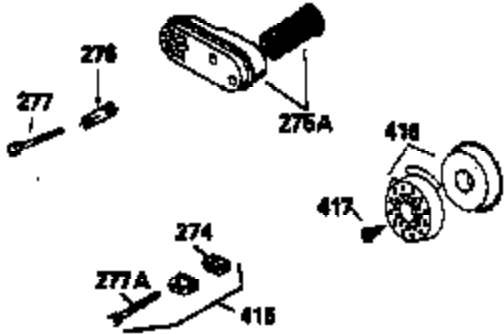

ILLUSTRATION SHOWS TYPICAL PARTS ONLY. ORDER BY PART NUMBER. PARTS NOT LISTED ARE SUPPLIED BY OEM.

VIEW 3 OF 3

Ref #	Part Number	Qty	Description
12A	36558	1	Breather Cover & Tube
19	35998	1	Extension Spring
69	35261	1	* Mounting Flange Gasket
92	650815	1	Belleville Washer
182	6201	2	Screw, 1/4-28 x 7/8"
185	36544	1	Intake Pipe
186	36255	1	Governor Link
191	36559	1	S.E. Brake Bracket (Incl. 195)
223	650451	2	Screw, 1/4-20 x 1"
238	650806	2	Screw, 10-32 x 5/8"
245	36745	1	Air Cleaner Filter
250	36744	1	Air Cleaner Cover
275A	36847	1	Spark Arrestor Muffler (Optional) (Incl. 284,284A,416,417)
277	650988	2	Screw, 1/4-20 x 2-5/16"
284	36663	1	Muffler Deflector (Incl. 284A)(Optional)
284A	650983	1	Screw, 8-32 x 1/2" (Optional)
370K	36695	1	Starter Decal
370A	36261	1	Lubrication Decal
416	36085	1	Spark Arrestor Kit (Incl. 417)(Optional)
417	650983	1	Screw, 8-32 x 1/2" (Optional)