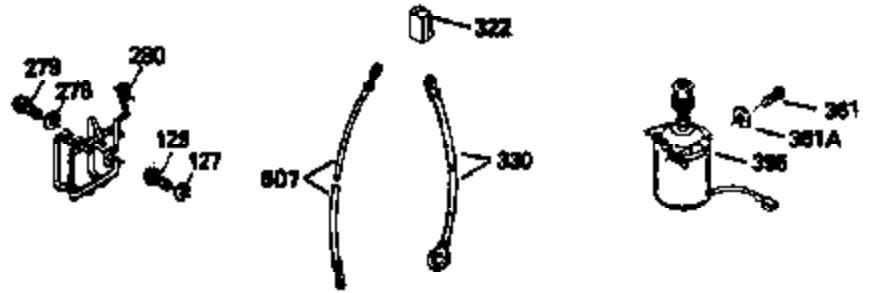

ILLUSTRATION SHOWS TYPICAL PARTS ONLY. ORDER BY PART NUMBER. PARTS NOT LISTED ARE SUPPLIED BY OEM.

VIEW 3 OF 3

Ref #	Part Number	Qty	Description
12A	36558	1	Breather Cover & Tube
19	35998	1	Extension Spring
69	35261	1	* Mounting Flange Gasket
92	650815	1	Belleville Washer
182	6201	2	Screw, 1/4-28 x 7/8"
185	36544	1	Intake Pipe
186	36255	1	Governor Link
191	36559	1	S.E. Brake Bracket (Incl. 195)
223	650451	2	Screw, 1/4-20 x 1"
238	650806	2	Screw, 10-32 x 5/8"
245	36745	1	Air Cleaner Filter
250	36744	1	Air Cleaner Cover
275A	36847	1	Spark Arrestor Muffler (Optional) (Incl. 284,284A,416,417)
277	650988	2	Screw, 1/4-20 x 2-5/16"
284	36663	1	Muffler Deflector (Incl. 284A)(Optional)
284A	650983	1	Screw, 8-32 x 1/2" (Optional)
370K	36695	1	Starter Decal
370A	36261	1	Lubrication Decal
416	36085	1	Spark Arrestor Kit (Incl. 417)(Optional)
417	650983	1	Screw, 8-32 x 1/2" (Optional)