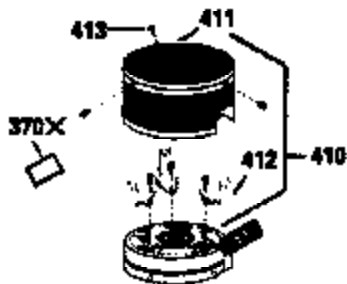

ILLUSTRATION SHOWS TYPICAL PARTS ONLY. ORDER BY PART NUMBER. PARTS NOT LISTED ARE SUPPLIED BY OEM.

VIEW 3 OF 3

Ref #	Part Number	Qty	Description
12A	36558	1	Breather Cover & Tube
19	35998	1	Extension Spring
69	35261	1	* Mounting Flange Gasket
92	650815	1	Belleville Washer
182	6201	2	Screw, 1/4-28 x 7/8"
185	36544	1	Intake Pipe
186	36255	1	Governor Link
191	36559	1	S.E. Brake Bracket (Incl. 195)
223	650451	2	Screw, 1/4-20 x 1"
238	650806	2	Screw, 10-32 x 5/8"
245	36745	1	Air Cleaner Filter
250	36744	1	Air Cleaner Cover
275A	36847	1	Spark Arrestor Muffler (Optional) (Incl. 284,284A,416,417)
277	650988	2	Screw, 1/4-20 x 2-5/16"
284	36663	1	Muffler Deflector (Incl. 284A)(Optional)
284A	650983	1	Screw, 8-32 x 1/2" (Optional)
370K	36695	1	Starter Decal
370A	36261	1	Lubrication Decal
416	36085	1	Spark Arrestor Kit (Incl. 417)(Optional)
417	650983	1	Screw, 8-32 x 1/2" (Optional)