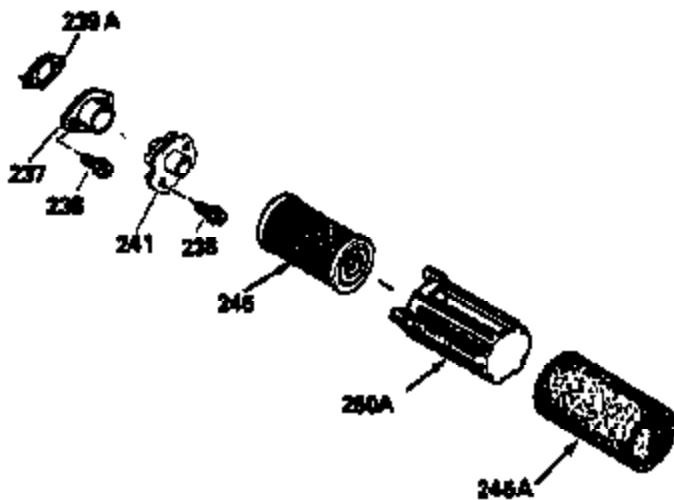

ILLUSTRATION SHOWS TYPICAL PARTS ONLY. ORDER BY PART NUMBER. PARTS NOT LISTED ARE SUPPLIED BY OEM.

VIEW 3 OF 3

Ref #	Part Number	Qty	Description
12A	36558	1	Breather Cover & Tube
19	35998	1	Extension Spring
69	35261	1	* Mounting Flange Gasket
92	650815	1	Belleville Washer
182	6201	2	Screw, 1/4-28 x 7/8"
185	36544	1	Intake Pipe
186	36255	1	Governor Link
191	36559	1	S.E. Brake Bracket (Incl. 195)
223	650451	2	Screw, 1/4-20 x 1"
238	650806	2	Screw, 10-32 x 5/8"
245	36745	1	Air Cleaner Filter
250	36744	1	Air Cleaner Cover
275A	36847	1	Spark Arrestor Muffler (Optional) (Incl. 284,284A,416,417)
277	650988	2	Screw, 1/4-20 x 2-5/16"
284	36663	1	Muffler Deflector (Incl. 284A)(Optional)
284A	650983	1	Screw, 8-32 x 1/2" (Optional)
370K	36695	1	Starter Decal
370A	36261	1	Lubrication Decal
416	36085	1	Spark Arrestor Kit (Incl. 417)(Optional)
417	650983	1	Screw, 8-32 x 1/2" (Optional)