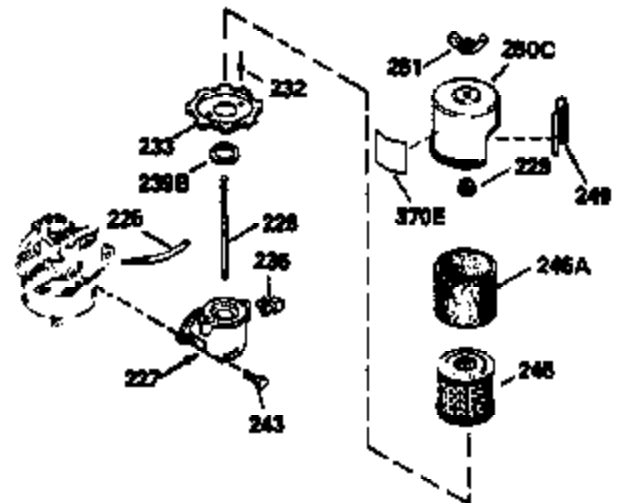

ILLUSTRATION SHOWS TYPICAL PARTS ONLY. ORDER BY PART NUMBER. PARTS NOT LISTED ARE SUPPLIED BY OEM.

VIEW 3 OF 3

Ref #	Part Number	Qty	Description
12A	36558	1	Breather Cover & Tube
19	35998	1	Extension Spring
69	35261	1	* Mounting Flange Gasket
92	650815	1	Belleville Washer
182	6201	2	Screw, 1/4-28 x 7/8"
185	36544	1	Intake Pipe
186	36255	1	Governor Link
191	36559	1	S.E. Brake Bracket (Incl. 195)
223	650451	2	Screw, 1/4-20 x 1"
238	650806	2	Screw, 10-32 x 5/8"
245	36745	1	Air Cleaner Filter
250	36744	1	Air Cleaner Cover
275A	36847	1	Spark Arrestor Muffler (Optional) (Incl. 284,284A,416,417)
277	650988	2	Screw, 1/4-20 x 2-5/16"
284	36663	1	Muffler Deflector (Incl. 284A)(Optional)
284A	650983	1	Screw, 8-32 x 1/2" (Optional)
370K	36695	1	Starter Decal
370A	36261	1	Lubrication Decal
416	36085	1	Spark Arrestor Kit (Incl. 417)(Optional)
417	650983	1	Screw, 8-32 x 1/2" (Optional)