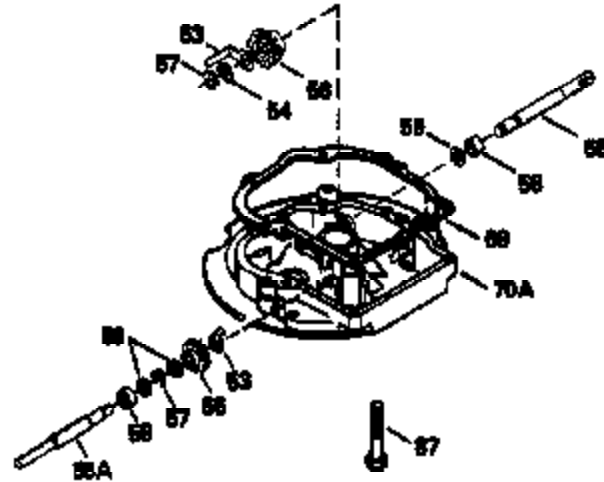

ILLUSTRATION SHOWS TYPICAL PARTS ONLY. ORDER BY PART NUMBER. PARTS NOT LISTED ARE SUPPLIED BY OEM.

VIEW 3 OF 3

Ref #	Part Number	Qty	Description
12A	36558	1	Breather Cover & Tube
19	35998	1	Extension Spring
69	35261	1	* Mounting Flange Gasket
92	650815	1	Belleville Washer
182	6201	2	Screw, 1/4-28 x 7/8"
185	36544	1	Intake Pipe
186	36255	1	Governor Link
191	36559	1	S.E. Brake Bracket (Incl. 195)
223	650451	2	Screw, 1/4-20 x 1"
238	650806	2	Screw, 10-32 x 5/8"
245	36745	1	Air Cleaner Filter
250	36744	1	Air Cleaner Cover
275A	36847	1	Spark Arrestor Muffler (Optional) (Incl. 284,284A,416,417)
277	650988	2	Screw, 1/4-20 x 2-5/16"
284	36663	1	Muffler Deflector (Incl. 284A)(Optional)
284A	650983	1	Screw, 8-32 x 1/2" (Optional)
370K	36695	1	Starter Decal
370A	36261	1	Lubrication Decal
416	36085	1	Spark Arrestor Kit (Incl. 417)(Optional)
417	650983	1	Screw, 8-32 x 1/2" (Optional)