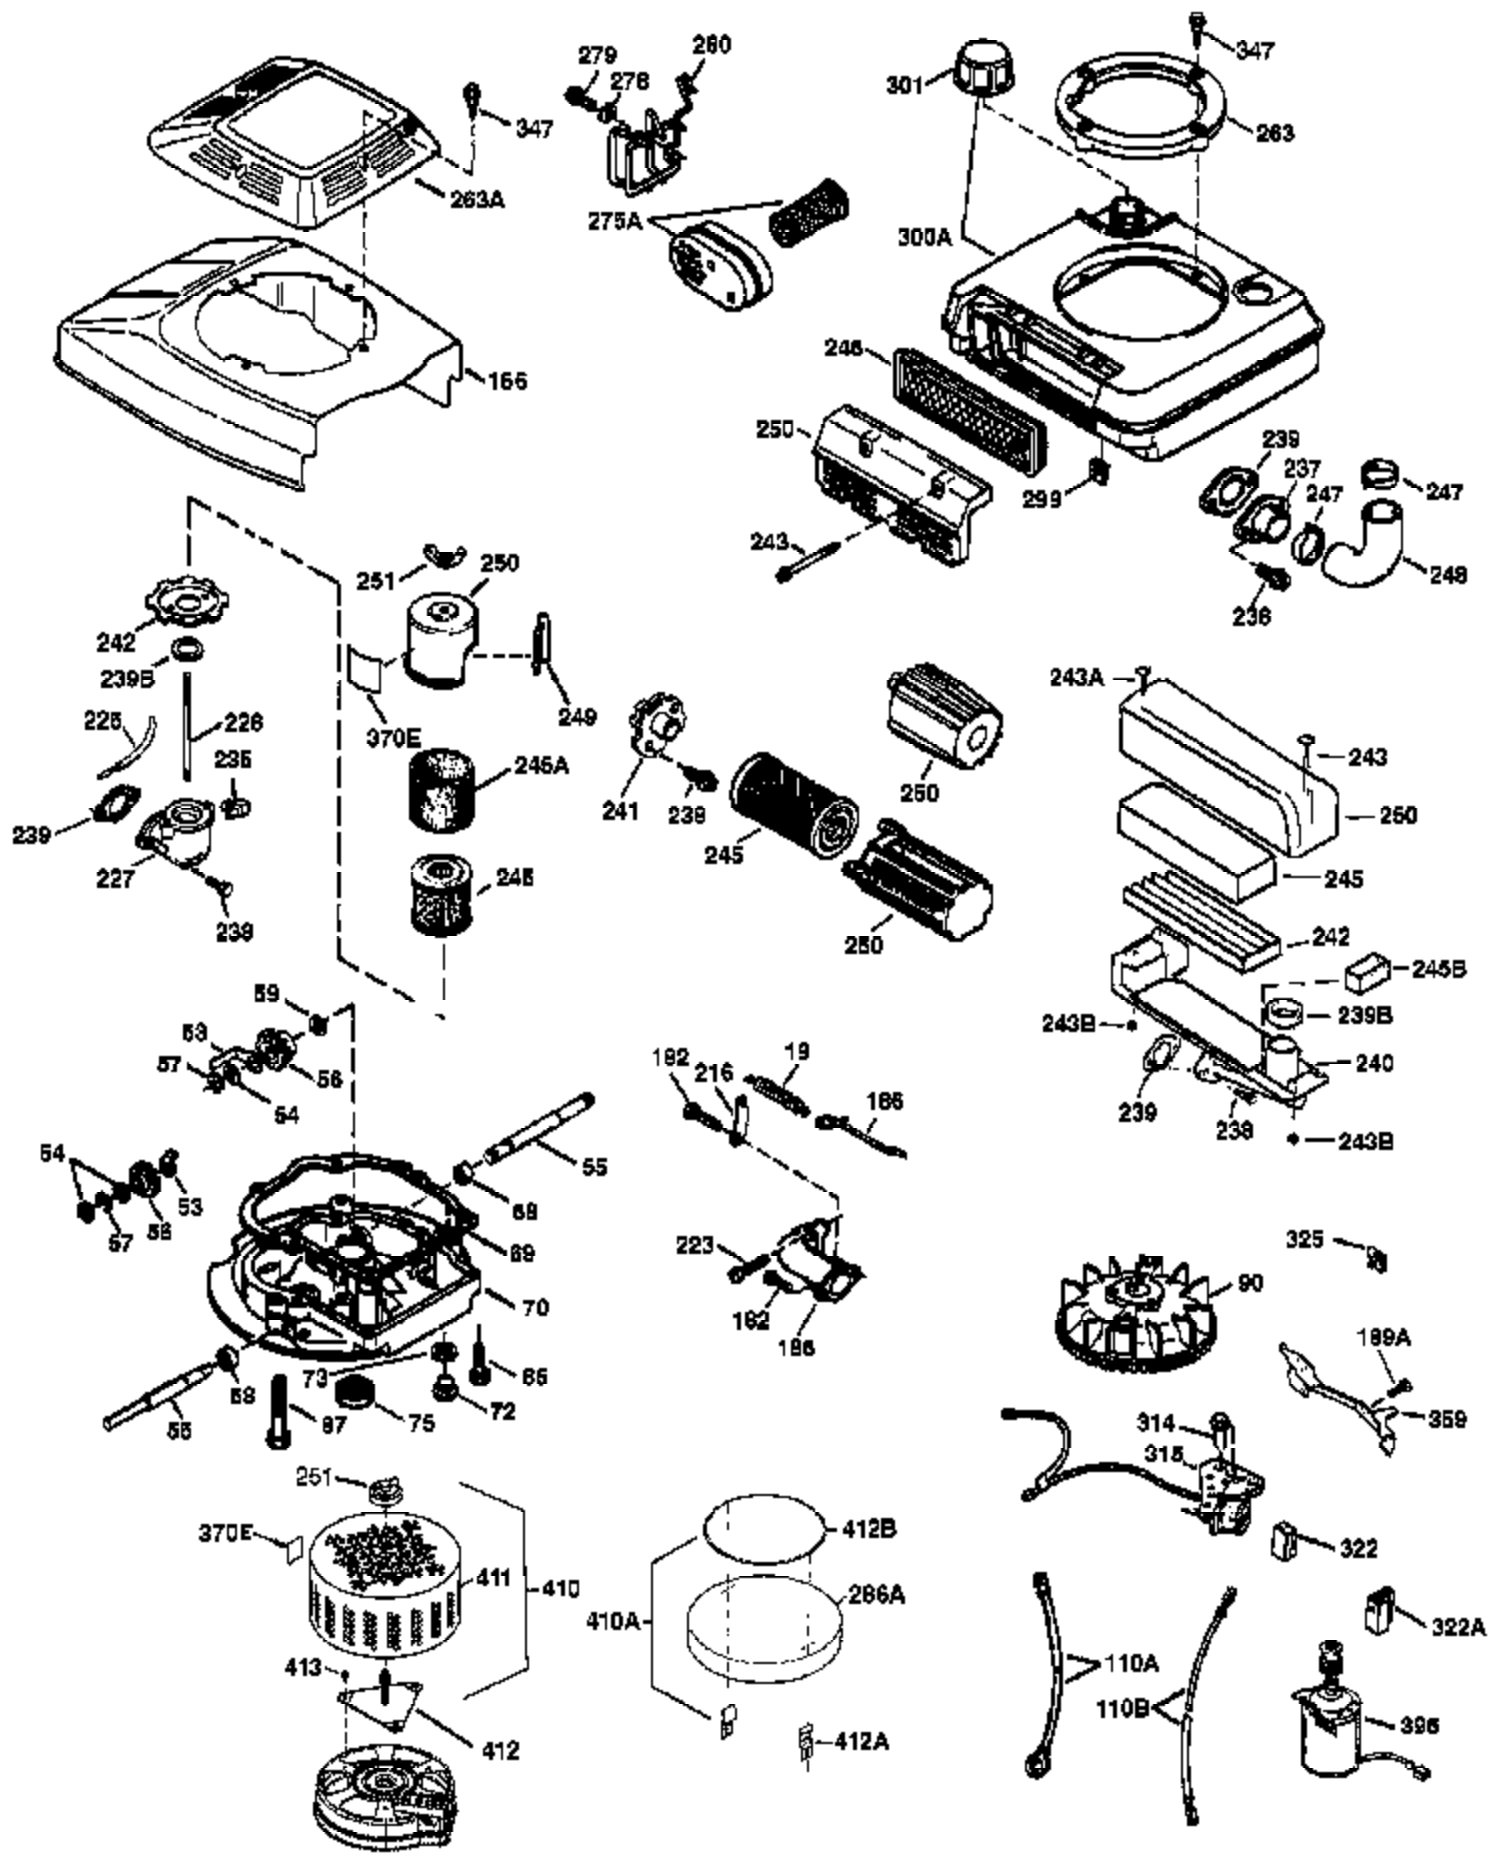

Ref #	Part Number	Qty	Description
19	36281	1	Extension Spring
69	35261	1	* Mounting Flange Gasket
70	34311E	1	Mounting Flange (Incl. 72 thru 83,306)
72	36083	1	Oil Drain Plug
75	27897	1	Oil Seal
86	650488	6	Screw, 1/4-20 x 1-1/4"
90	611112	1	Flywheel
182	6201	2	Screw, 1/4-28 x 7/8"
185	36544	1	Intake Pipe
186	32653	1	Governor Link
216	33086	1	R.P.M. Adjusting Lever
223	650451	2	Screw, 1/4-20 x 1"
238	650932	2	Screw, 10-32 x 49/64"
239	34338	1	* Air Cleaner Gasket
241	35797	1	Air Cleaner Collar
245	35066	1	Air Cleaner Filter
250	35065	1	Air Cleaner Cover
301	36246	1	Fuel Cap
380	632747	1	Carburetor (Incl. 184)
900	0		Replacement Engine NONE
900	0	1	Replacement Short Block 750680B, order from 71-999