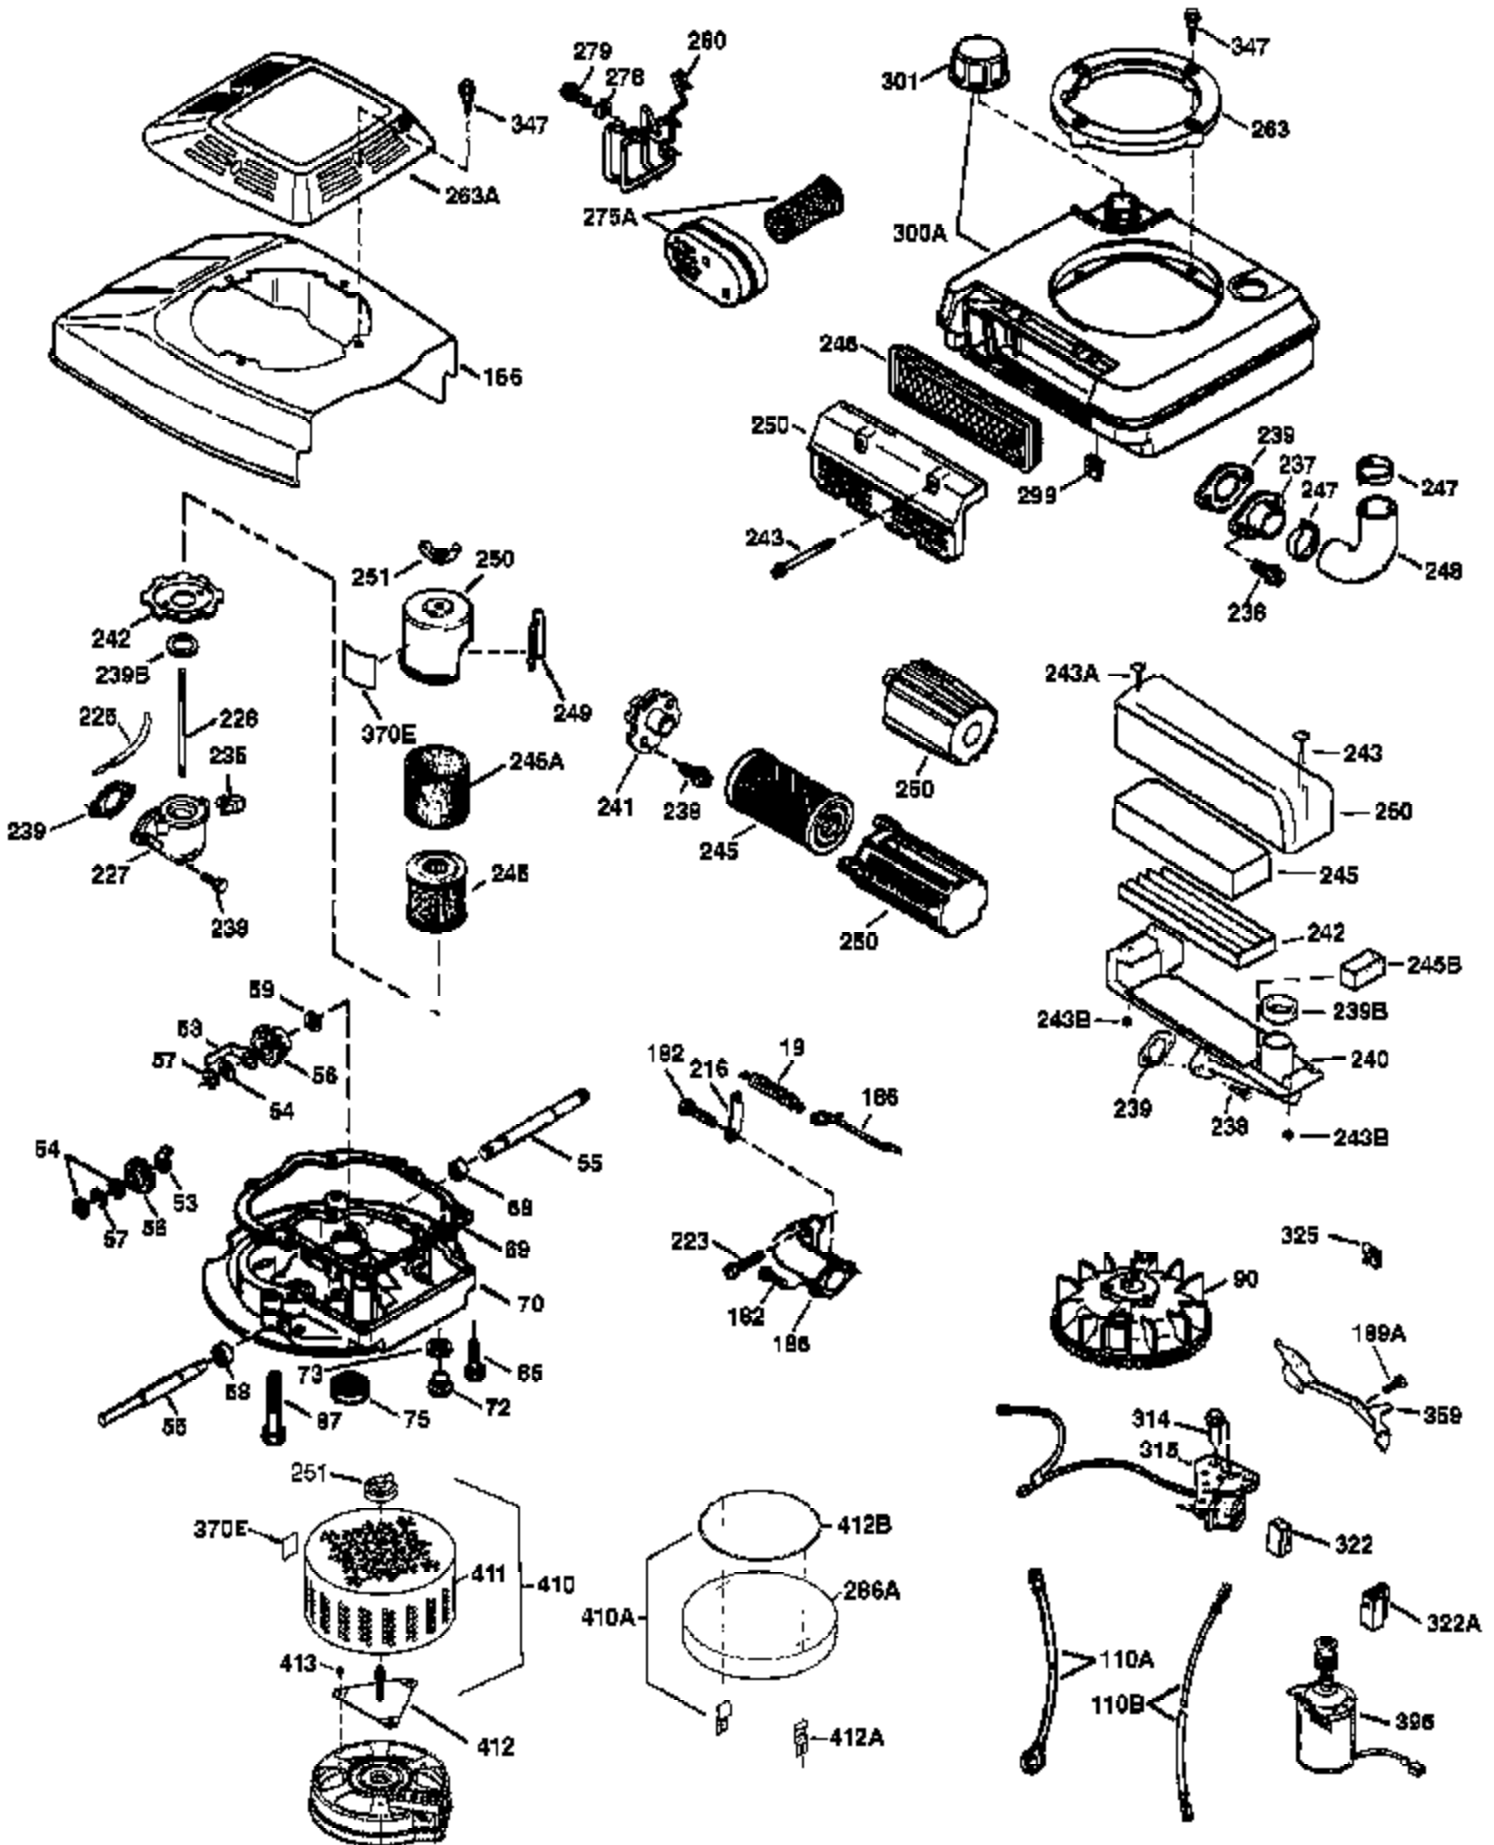

Ref #	Part Number	Qty	Description
19	35998	1	Extension Spring
53	31745	1	Tang Washer
54	31747	1	Washer
55	35218A	1	P.T.O. Shaft
56	33401	1	R.H. Worm Gear
57	33537	1	Retainer Ring
58	31744	1	Oil Seal
69	35261	1	* Mounting Flange Gasket
70	33535C	1	Mounting Flange (Incl. 72 thru 83)
72	36083	1	Oil Drain Plug
75	27897	1	Oil Seal
86	650488	5	Screw, 1/4-20 x 1-1/4"
87	650492	1	Screw, 1/4-20 x 2-1/4"
90	611112	1	Flywheel
182	6201	2	Screw, 1/4-28 x 7/8"
185	36544	1	Intake Pipe
186	36255	1	Governor Link
223	650451	2	Screw, 1/4-20 x 1"
238	650806	2	Screw, 10-32 x 5/8"
239	34338	1	* Air Cleaner Gasket
240	36743	1	Air Cleaner Body
245	36745	1	Air Cleaner Filter
250	36744	1	Air Cleaner Cover
263A	36758	1	Starter Grill
275A	36847	1	Spark Arrestor Muffler (Optional) (Incl. 284,284A,416,417)
301	36246	1	Fuel Cap
380	632742	1	Carburetor (Incl. 184)