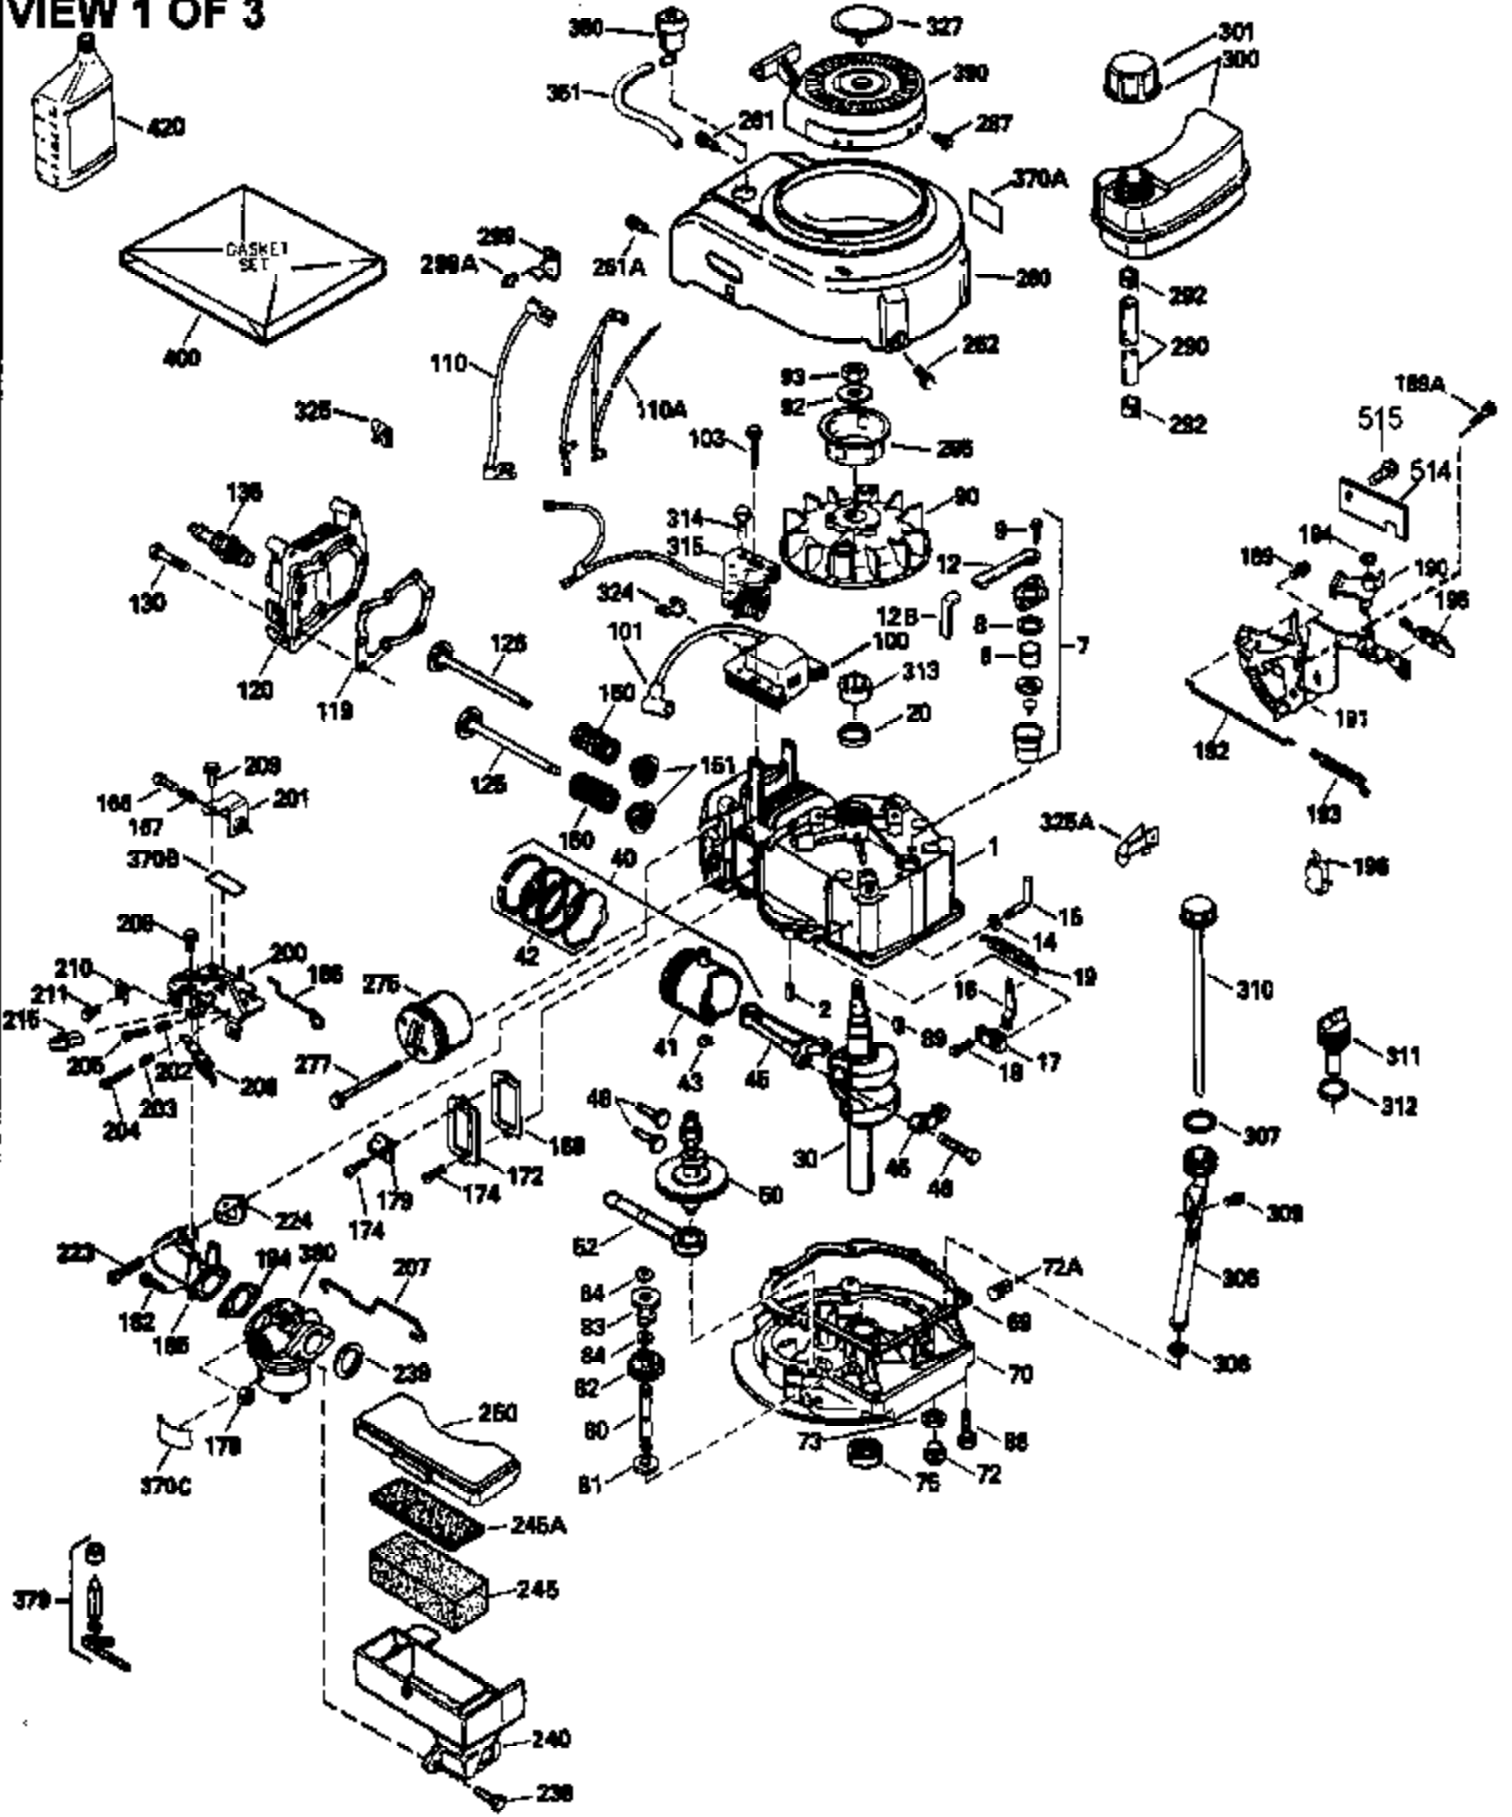

ILLUSTRATION SHOWS TYPICAL PARTS ONLY. ORDER BY PART NUMBER. PARTS NOT LISTED ARE SUPPLIED BY OEM.

VIEW 1 OF 3