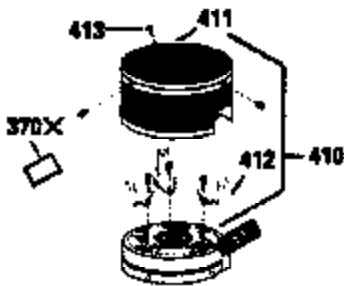

ILLUSTRATION SHOWS TYPICAL PARTS ONLY. ORDER BY PART NUMBER. PARTS NOT LISTED ARE SUPPLIED BY OEM.

VIEW 3 OF 3

Ref #	Part Number	Qty	Description
12A	36558	1	Breather Cover & Tube
19	35988	1	Extension Spring
69	35261	1	* Mounting Flange Gasket
92	650815	1	Belleville Washer
127	650691	2	Washer
130B	650818	2	Screw, 5/16-18 x 1-1/2"
174A	651024	1	Stud
182	6201	2	Screw, 1/4-28 x 7/8"
185	36544	1	Intake Pipe
186	32653	1	Governor Link
216	33086	1	R.P.M. Adjusting Lever
223	650451	2	Screw, 1/4-20 x 1"
238	650806	2	Screw, 10-32 x 5/8"
245	36745	1	Air Cleaner Filter
250	36744	1	Air Cleaner Cover
277	650988	2	Screw, 1/4-20 x 2-5/16"
279	30200	1	Screw, 10-24 x 9/16"
279A	30063	2	Screw, 1/4-20 x 1/2"
280	36765	1	Heat Shield
370A	36261	1	Lubrication Decal
370F	33183	1	Stop Decal
370K	36695	1	Starter Decal
416	36085	1	Spark Arrestor Kit (Incl. 417)(Optional)
417	650760	1	Screw, 8-32 x 3/8" (Optional)