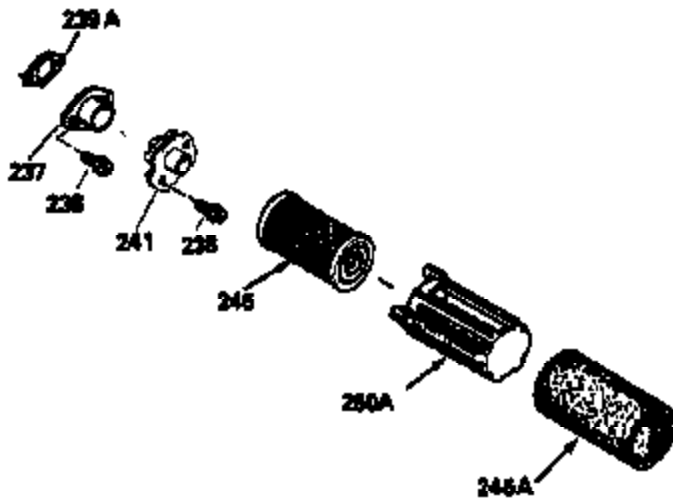

ILLUSTRATION SHOWS TYPICAL PARTS ONLY. ORDER BY PART NUMBER. PARTS NOT LISTED ARE SUPPLIED BY OEM.

VIEW 3 OF 3

Ref #	Part Number	Qty	Description
12A	36558	1	Breather Cover & Tube
19	35988	1	Extension Spring
69	35261	1	* Mounting Flange Gasket
92	650815	1	Belleville Washer
127	650691	2	Washer
130B	650818	2	Screw, 5/16-18 x 1-1/2"
174A	651024	1	Stud
182	6201	2	Screw, 1/4-28 x 7/8"
185	36544	1	Intake Pipe
186	32653	1	Governor Link
216	33086	1	R.P.M. Adjusting Lever
223	650451	2	Screw, 1/4-20 x 1"
238	650806	2	Screw, 10-32 x 5/8"
245	36745	1	Air Cleaner Filter
250	36744	1	Air Cleaner Cover
277	650988	2	Screw, 1/4-20 x 2-5/16"
279	30200	1	Screw, 10-24 x 9/16"
279A	30063	2	Screw, 1/4-20 x 1/2"
280	36765	1	Heat Shield
370A	36261	1	Lubrication Decal
370F	33183	1	Stop Decal
370K	36695	1	Starter Decal
416	36085	1	Spark Arrestor Kit (Incl. 417)(Optional)
417	650760	1	Screw, 8-32 x 3/8" (Optional)