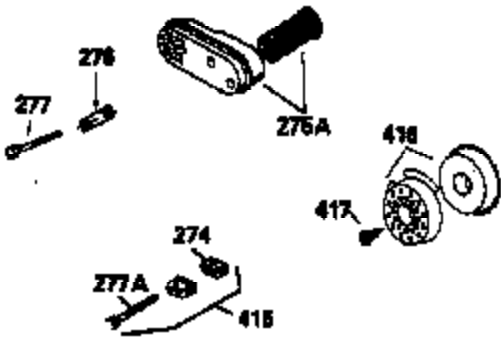

ILLUSTRATION SHOWS TYPICAL PARTS ONLY. ORDER BY PART NUMBER. PARTS NOT LISTED ARE SUPPLIED BY OEM.

VIEW 3 OF 3

Ref #	Part Number	Qty	Description
12A	36558	1	Breather Cover & Tube
19	35988	1	Extension Spring
69	35261	1	* Mounting Flange Gasket
92	650815	1	Belleville Washer
127	650691	2	Washer
130B	650818	2	Screw, 5/16-18 x 1-1/2"
174A	651024	1	Stud
182	6201	2	Screw, 1/4-28 x 7/8"
185	36544	1	Intake Pipe
186	32653	1	Governor Link
216	33086	1	R.P.M. Adjusting Lever
223	650451	2	Screw, 1/4-20 x 1"
238	650806	2	Screw, 10-32 x 5/8"
245	36745	1	Air Cleaner Filter
250	36744	1	Air Cleaner Cover
277	650988	2	Screw, 1/4-20 x 2-5/16"
279	30200	1	Screw, 10-24 x 9/16"
279A	30063	2	Screw, 1/4-20 x 1/2"
280	36765	1	Heat Shield
370A	36261	1	Lubrication Decal
370F	33183	1	Stop Decal
370K	36695	1	Starter Decal
416	36085	1	Spark Arrestor Kit (Incl. 417)(Optional)
417	650760	1	Screw, 8-32 x 3/8" (Optional)