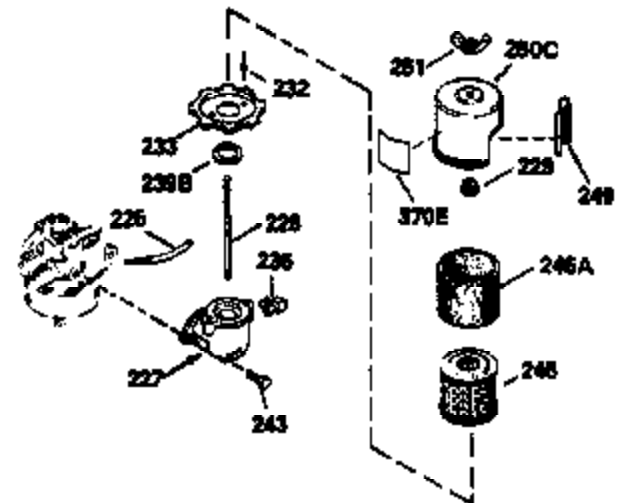

ILLUSTRATION SHOWS TYPICAL PARTS ONLY. ORDER BY PART NUMBER. PARTS NOT LISTED ARE SUPPLIED BY OEM.

VIEW 3 OF 3

Ref #	Part Number	Qty	Description
12A	36558	1	Breather Cover & Tube
19	35988	1	Extension Spring
69	35261	1	* Mounting Flange Gasket
92	650815	1	Belleville Washer
127	650691	2	Washer
130B	650818	2	Screw, 5/16-18 x 1-1/2"
174A	651024	1	Stud
182	6201	2	Screw, 1/4-28 x 7/8"
185	36544	1	Intake Pipe
186	32653	1	Governor Link
216	33086	1	R.P.M. Adjusting Lever
223	650451	2	Screw, 1/4-20 x 1"
238	650806	2	Screw, 10-32 x 5/8"
245	36745	1	Air Cleaner Filter
250	36744	1	Air Cleaner Cover
277	650988	2	Screw, 1/4-20 x 2-5/16"
279	30200	1	Screw, 10-24 x 9/16"
279A	30063	2	Screw, 1/4-20 x 1/2"
280	36765	1	Heat Shield
370A	36261	1	Lubrication Decal
370F	33183	1	Stop Decal
370K	36695	1	Starter Decal
416	36085	1	Spark Arrestor Kit (Incl. 417)(Optional)
417	650760	1	Screw, 8-32 x 3/8" (Optional)