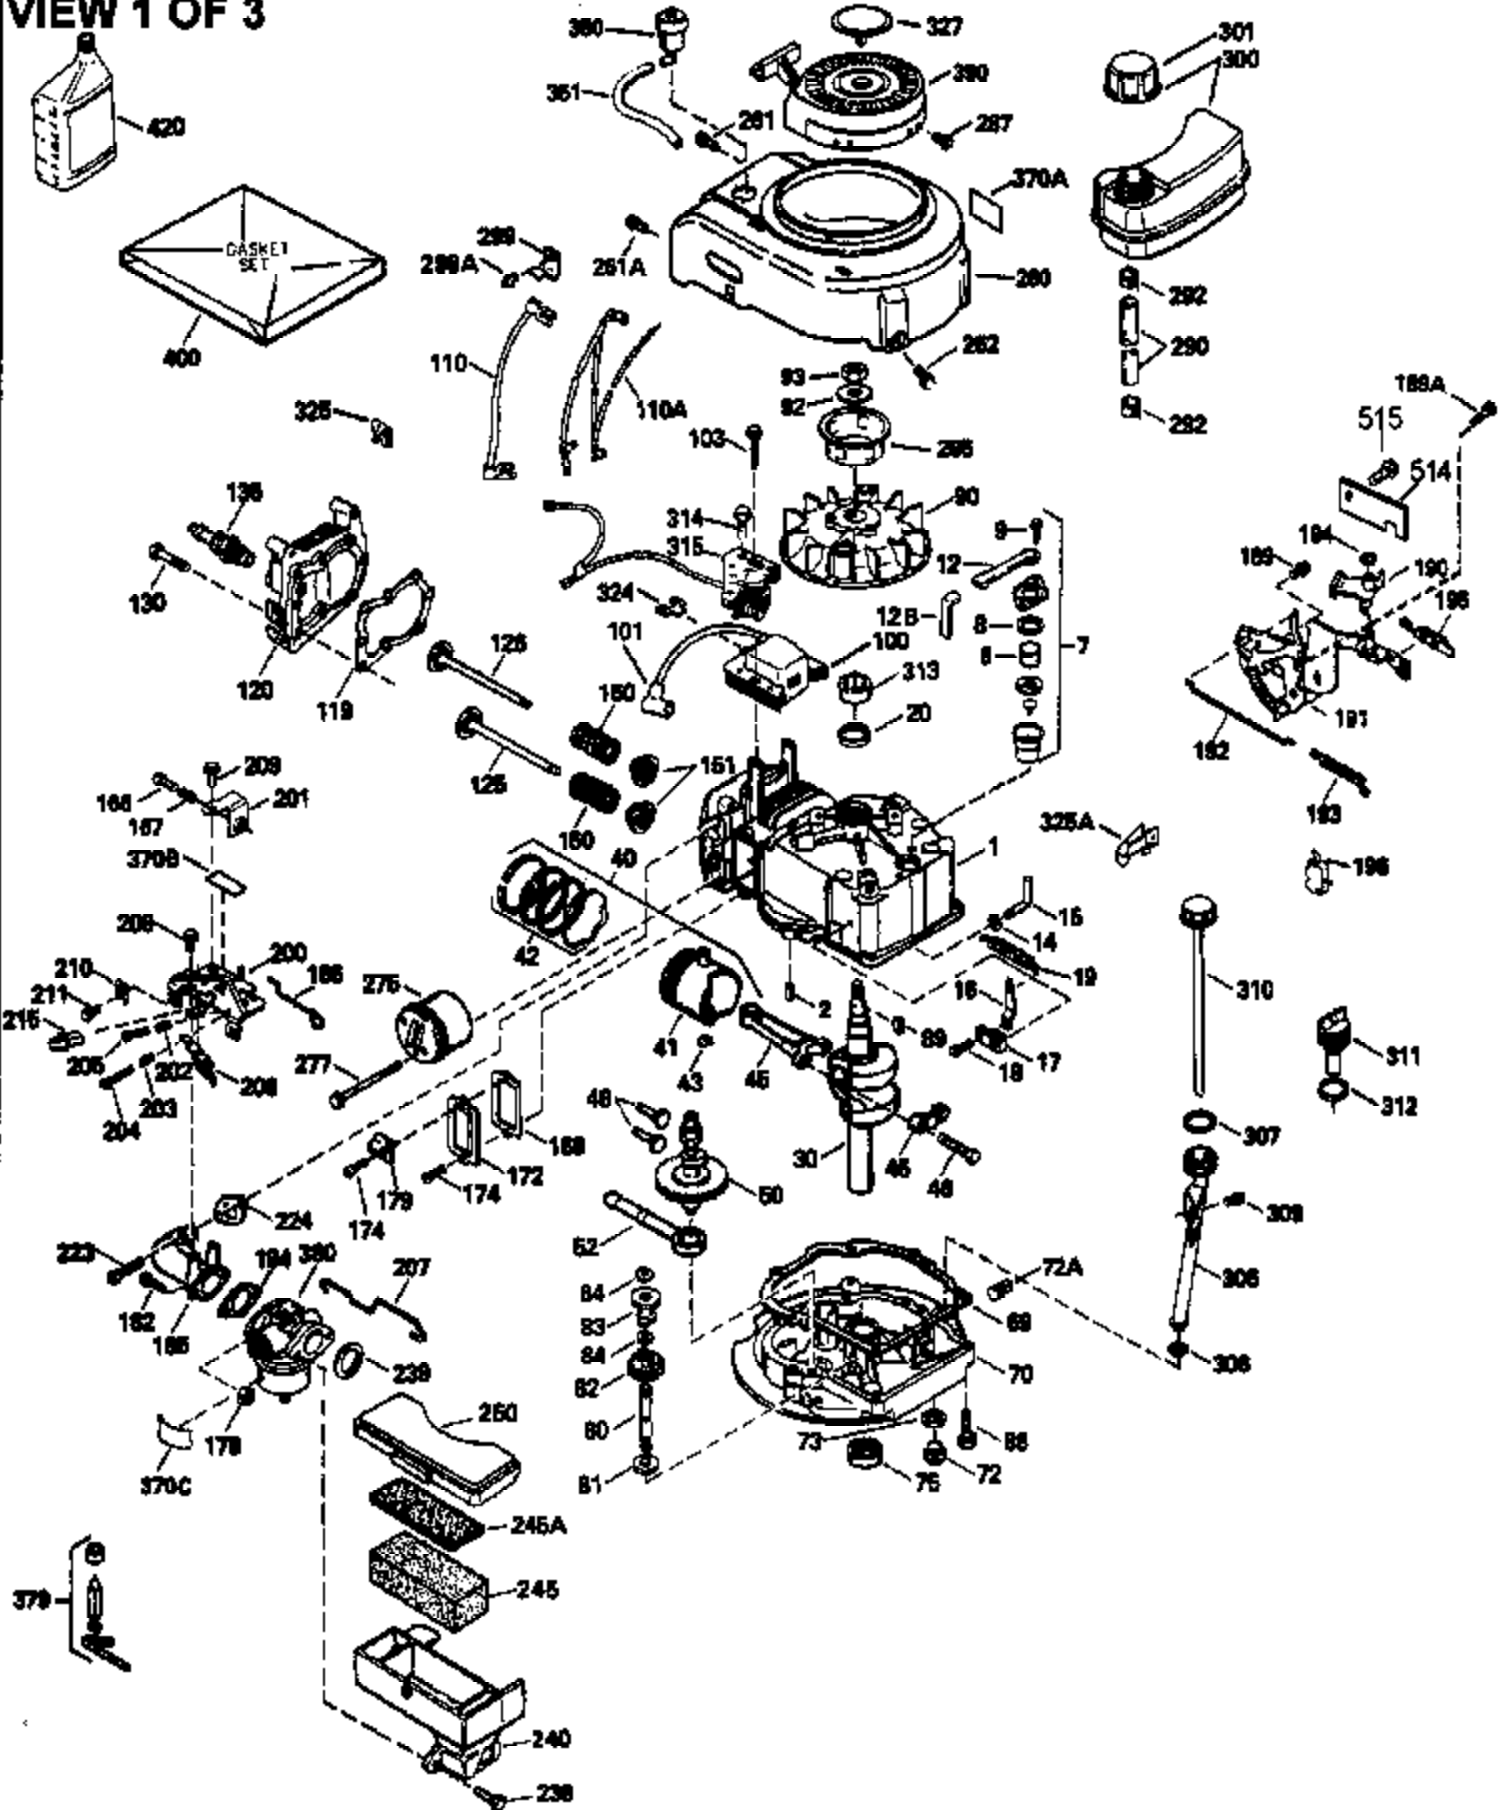

## Engine Parts List #1

Ref #	Part Number	Qty	Description
	1 36478A	1	Cylinder (Incl. 2,7,20 & 125)
	2 26727	2	Dowel Pin
	6 33734	1	Breather Element
	7 36557	1	Breather Ass'y. (Incl. 6 & 12A)
12A	36558	1	Breather Cover & Tube
	14 28277	1	Washer
	15 31513	1	Governor Rod
	16 32651	1	Governor Lever
	17 31335	1	Governor Lever Clamp
	18 651018	1	Screw, Torx T-15, 8-32 x 19/64"
	19 35998	1	Extension Spring
	20 32600	1	Oil Seal
	30 34490B	1	Crankshaft
	40 36073	1	Piston, Pin & Ring Set (Std.)
	40 36074	1	Piston, Pin & Ring Set (.010" OS)
	40 36075	1	Piston, Pin & Ring Set (.020" OS)
	41 36070	1	Piston & Pin Ass'y. (Std.) (Incl. 43)
	41 36071	1	Piston & Pin Ass'y. (.010" OS) (Incl. 43)
	41 36072	1	Piston & Pin Ass'y. (.020" OS) (Incl. 43)
	42 36076	1	Ring Set (Std.)
	42 36077	1	Ring Set (.010" OS)
	42 36078	1	Ring Set (.020" OS)
	43 20381	2	Piston Pin Retaining Ring
	45 32875A	1	Connecting Rod (Incl. 46)
	46 32610A	2	Connecting Rod Bolt
	48 27241	2	Valve Lifter
	50 33533	1	Camshaft (MCR)
	52 29914	1	Oil Pump Ass'y.
	69 35261	1	* Mounting Flange Gasket
	70 33535C	1	Mounting Flange (Incl. 58,72 thru 83)
	72 36083	1	Oil Drain Plug
	75 26208	1	Oil Seal
	80 30574A	1	Governor Shaft
	81 30590A	1	Washer
	82 30591	1	Governor Gear Ass'y. (Incl. 81)
	83 30588A	1	Governor Spool
	86 650488	5	Screw, 1/4-20 x 1-1/4"
	89 611004	1	Flywheel Key
	90 611112	1	Flywheel
	92 650815	1	Belleville Washer
	93 650816	1	Flywheel Nut
	100 34443A	1	Solid State Ignition
	101 610118	1	Spark Plug Cover
	103 651007	2	Screw, Torx T-15, 10-24 x 15/16"
	110 34961	1	Ground Wire
	119 36477	1	* Cylinder Head Gasket
	120 36476	1	Cylinder Head
	125 36471	1	Exhaust Valve (Std.) (Incl. 151)
	125 36472	1	Exhaust Valve (1/32" OS) (Incl. 151)
	126 29314B	1	Intake Valve (Std.) (Incl. 151)
	126 29315C	1	Intake Valve (1/32" OS) (Incl. 151)
	130 6021A	6	Screw, 5/16-18 x 1-1/2"
	135 35395	1	Resistor Spark Plug (RJ19LM)
	150 35991	2	Valve Spring
	151 31673	2	Valve Spring Cap
	169 27234A	1	* Valve Cover Gasket
	172 32755	1	Valve Cover
	174 30200	2	Screw, 10-24 x 9/16"