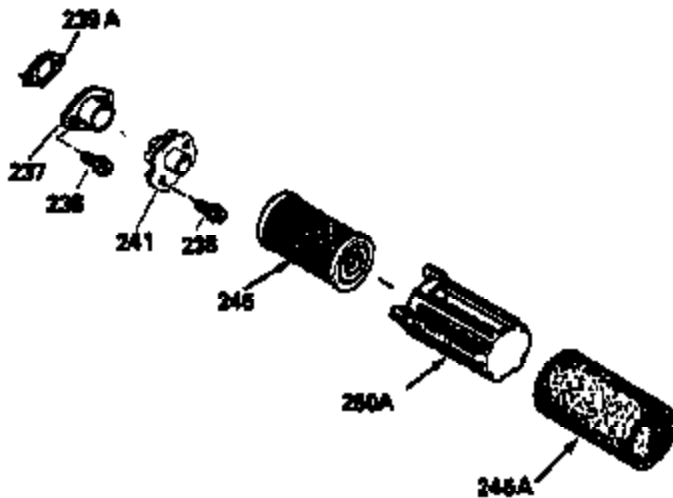

ILLUSTRATION SHOWS TYPICAL PARTS ONLY. ORDER BY PART NUMBER. PARTS NOT LISTED ARE SUPPLIED BY OEM.

VIEW 3 OF 3

Ref #	Part Number	Qty	Description
12A	36558	1	Breather Cover & Tube
19	35998	1	Extension Spring
53	31745	1	Tang Washer
54	31747	1	Washer
55	35218A	1	P.T.O. Shaft
56	33401	1	R.H. Worm Gear
57	33537	1	Retaining Ring
58	31744	1	Oil Seal
69	35261	1	* Mounting Flange Gasket
87	650492	1	Screw, 1/4-20 x 2-1/4"
92	650815	1	Belleville Washer
182	6201	2	Screw, 1/4-28 x 7/8"
185	36544	1	Intake Pipe
186	36255	1	Governor Link
191	36559	1	S.E. Brake Bracket (Incl. 195)
223	650451	2	Screw, 1/4-20 x 1"
238	650806	2	Screw, 10-32 x 5/8"
245	36745	1	Air Cleaner Filter
250	36744	1	Air Cleaner Cover
275A	36847	1	Spark Arrestor Muffler (Optional) (Incl. 284,284A,416,417)
277	650988	2	Screw, 1/4-20 x 2-5/16"
284A	650760	1	Screw, 8-32 x 3/8" (Optional)
284	36663	1	Muffler Deflector (Incl. 284A)(Optional)
370A	36261	1	Lubrication Decal
370K	36695	1	Starter Decal
416	36085	1	Spark Arrestor Kit (Incl. 417)(Optional)
417	650760	1	Screw, 8-32 x 3/8" (Optional)