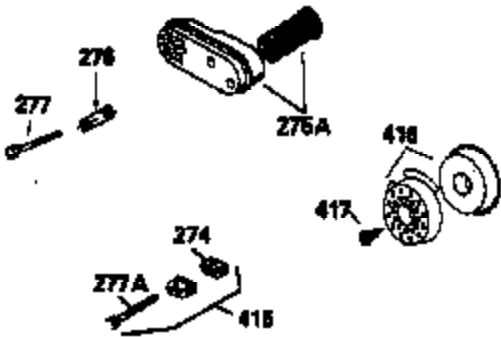

ILLUSTRATION SHOWS TYPICAL PARTS ONLY. ORDER BY PART NUMBER. PARTS NOT LISTED ARE SUPPLIED BY OEM.

VIEW 3 OF 3

Ref #	Part Number	Qty	Description
12A	36558	1	Breather Cover & Tube
19	35998	1	Extension Spring
53	31745	1	Tang Washer
54	31747	1	Washer
55	35218A	1	P.T.O. Shaft
56	33401	1	R.H. Worm Gear
57	33537	1	Retaining Ring
58	31744	1	Oil Seal
69	35261	1	* Mounting Flange Gasket
87	650492	1	Screw, 1/4-20 x 2-1/4"
92	650815	1	Belleville Washer
182	6201	2	Screw, 1/4-28 x 7/8"
185	36544	1	Intake Pipe
186	36255	1	Governor Link
191	36559	1	S.E. Brake Bracket (Incl. 195)
223	650451	2	Screw, 1/4-20 x 1"
238	650806	2	Screw, 10-32 x 5/8"
245	36745	1	Air Cleaner Filter
250	36744	1	Air Cleaner Cover
275A	36847	1	Spark Arrestor Muffler (Optional) (Incl. 284,284A,416,417)
277	650988	2	Screw, 1/4-20 x 2-5/16"
284A	650760	1	Screw, 8-32 x 3/8" (Optional)
284	36663	1	Muffler Deflector (Incl. 284A)(Optional)
370A	36261	1	Lubrication Decal
370K	36695	1	Starter Decal
416	36085	1	Spark Arrestor Kit (Incl. 417)(Optional)
417	650760	1	Screw, 8-32 x 3/8" (Optional)