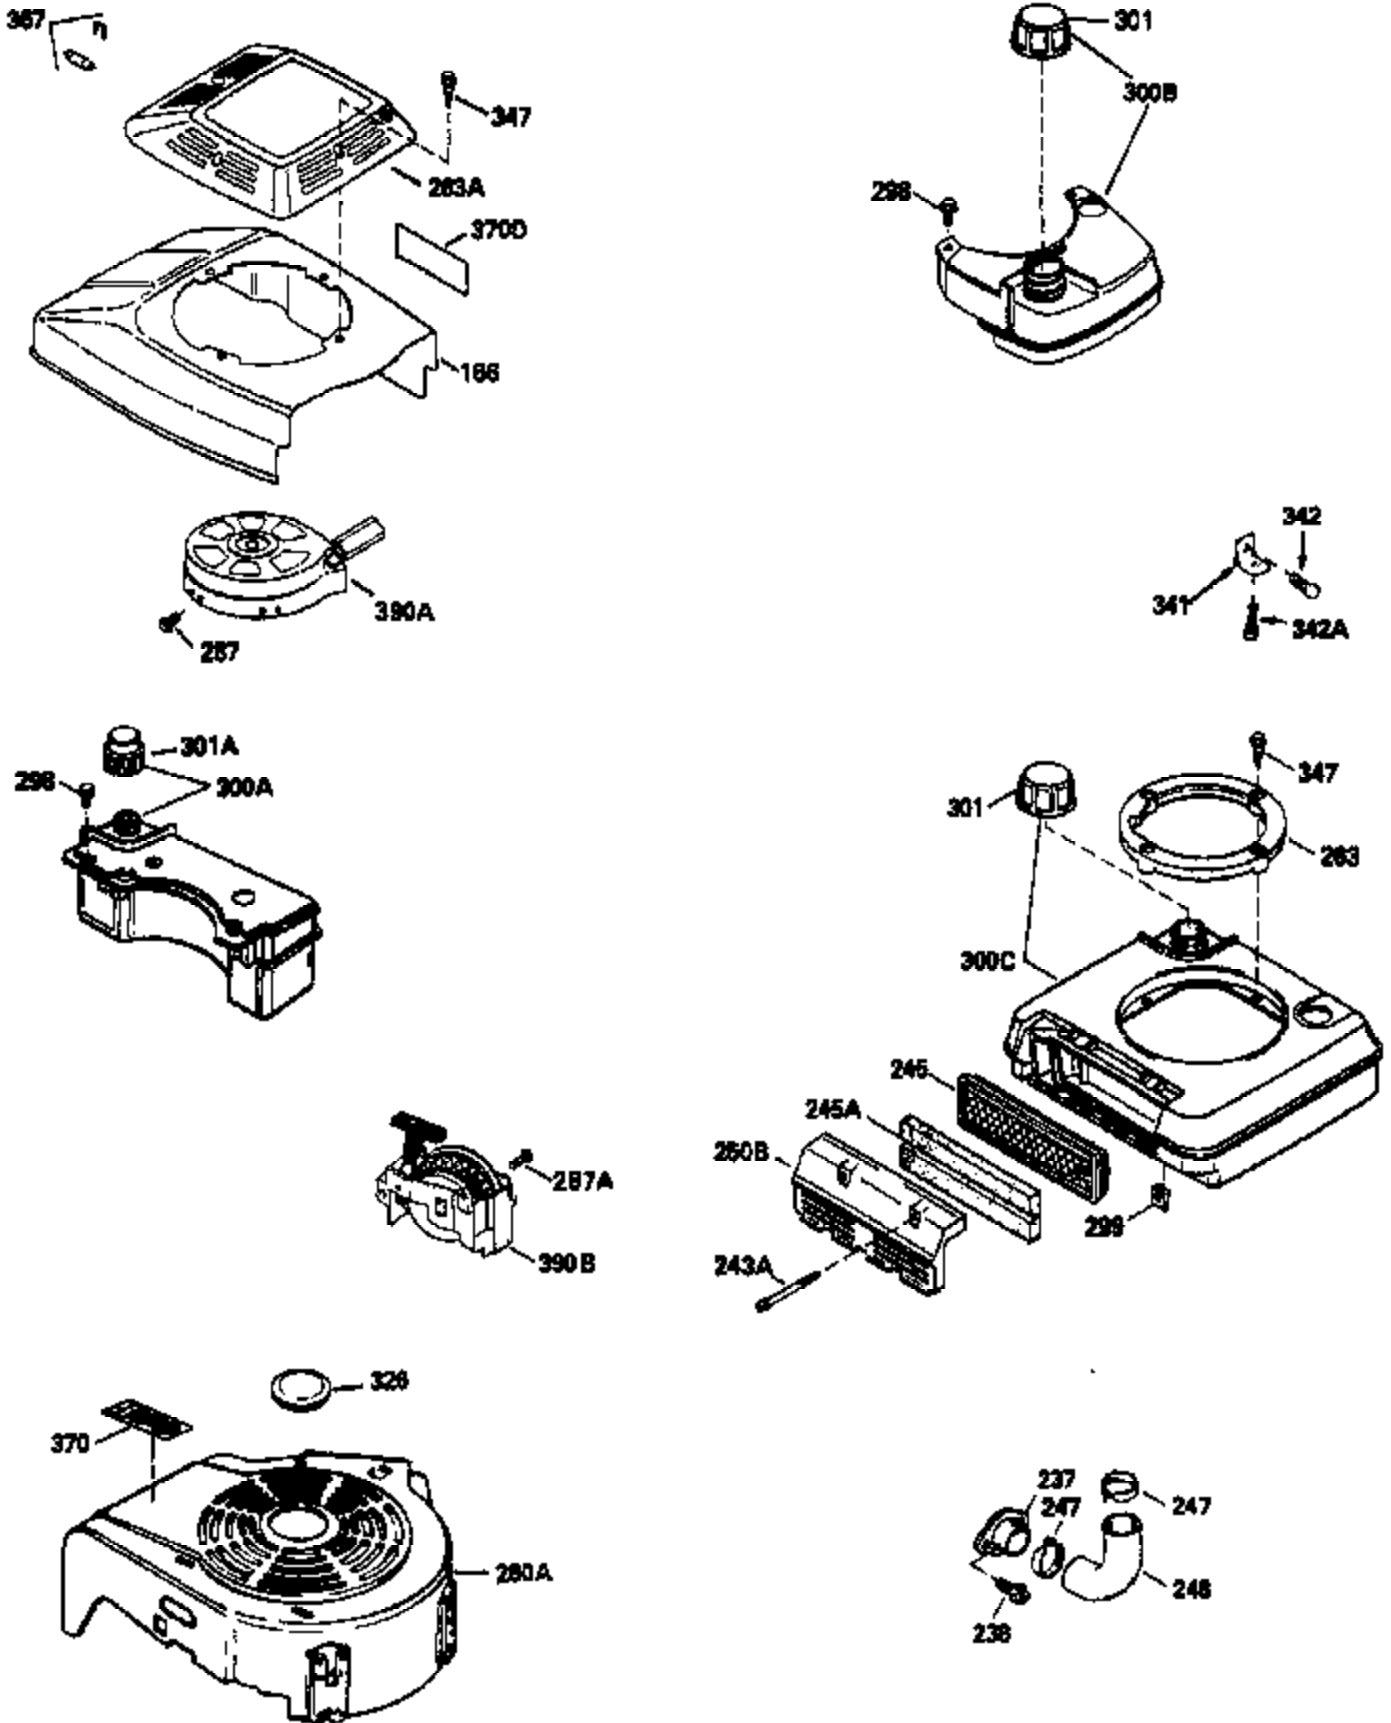

ILLUSTRATION SHOWS TYPICAL PARTS ONLY. ORDER BY PART NUMBER. PARTS NOT LISTED ARE SUPPLIED BY OEM.

VIEW 2 OF 3

Ref #	Part Number	Qty	Description
12A	36558	1	Breather Cover & Tube
92	650815	1	Belleville Washer
191	36559	1	S.E. Brake Bracket (Incl. 195)
238	650806	2	Screw, 10-32 x 5/8"
245	36745	1	Air Cleaner Filter
263A	36758	1	Starter Grill
284	36663	1	Muffler Deflector (Incl. 284A)(Optional)
284A	650760	1	Screw, 8-32 x 3/8" (Optional)
287	650926	2	Screw, 8-32 x 21/64"
298	28763	3	Screw, 10-32 x 35/64"
301	36246	1	Fuel Cap
370A	36261	1	Lubrication Decal
370D	35977	1	Caution Decal
370K	36695	1	Starter Decal
390	590694	1	Rewind Starter (NOTE: This engine could have been built with 590737 starter).