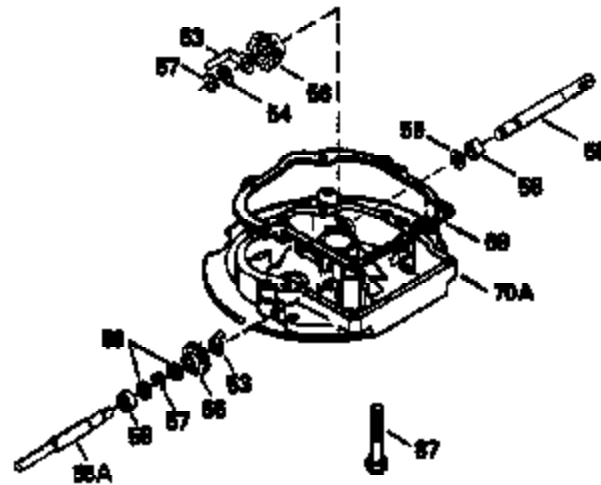

ILLUSTRATION SHOWS TYPICAL PARTS ONLY. ORDER BY PART NUMBER. PARTS NOT LISTED ARE SUPPLIED BY OEM.

VIEW 3 OF 3

Ref #	Part Number	Qty	Description
12A	36558	1	Breather Cover & Tube
19	35998	1	Extension Spring
53	31745	1	Tang Washer
54	31747	1	Washer
55	35218A	1	P.T.O. Shaft
56	33401	1	R.H. Worm Gear
57	33537	1	Retaining Ring
58	31744	1	Oil Seal
69	35261	1	* Mounting Flange Gasket
87	650492	1	Screw, 1/4-20 x 2-1/4"
92	650815	1	Belleville Washer
182	6201	2	Screw, 1/4-28 x 7/8"
185	36544	1	Intake Pipe
186	36255	1	Governor Link
191	36559	1	S.E. Brake Bracket (Incl. 195)
223	650451	2	Screw, 1/4-20 x 1"
238	650806	2	Screw, 10-32 x 5/8"
245	36745	1	Air Cleaner Filter
250	36744	1	Air Cleaner Cover
275A	36847	1	Spark Arrestor Muffler (Optional) (Incl. 284,284A,416,417)
277	650988	2	Screw, 1/4-20 x 2-5/16"
284A	650760	1	Screw, 8-32 x 3/8" (Optional)
284	36663	1	Muffler Deflector (Incl. 284A)(Optional)
370A	36261	1	Lubrication Decal
370K	36695	1	Starter Decal
416	36085	1	Spark Arrestor Kit (Incl. 417)(Optional)
417	650760	1	Screw, 8-32 x 3/8" (Optional)