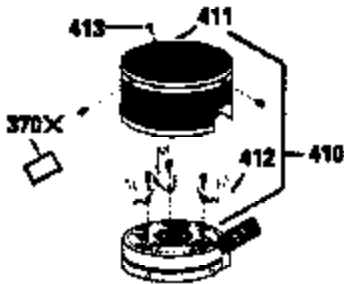

ILLUSTRATION SHOWS TYPICAL PARTS ONLY. ORDER BY PART NUMBER. PARTS NOT LISTED ARE SUPPLIED BY OEM.

VIEW 3 OF 3

Ref #	Part Number	Qty	Description
12A	36558	1	Breather Cover & Tube
19	35998	1	Extension Spring
53	31745	1	Tang Washer
54	31747	1	Washer
55	35218A	1	P.T.O. Shaft
56	33401	1	R.H. Worm Gear
57	33537	1	Retaining Ring
58	31744	1	Oil Seal
69	35261	1	* Mounting Flange Gasket
87	650492	1	Screw, 1/4-20 x 2-1/4"
92	650815	1	Belleville Washer
182	6201	2	Screw, 1/4-28 x 7/8"
185	36544	1	Intake Pipe
186	36255	1	Governor Link
191	36559	1	S.E. Brake Bracket (Incl. 195)
223	650451	2	Screw, 1/4-20 x 1"
238	650806	2	Screw, 10-32 x 5/8"
245	36745	1	Air Cleaner Filter
250	36744	1	Air Cleaner Cover
275A	36847	1	Spark Arrestor Muffler (Optional) (Incl. 284,284A,416,417)
277	650988	2	Screw, 1/4-20 x 2-5/16"
284A	650760	1	Screw, 8-32 x 3/8" (Optional)
284	36663	1	Muffler Deflector (Incl. 284A)(Optional)
370A	36261	1	Lubrication Decal
370K	36695	1	Starter Decal
416	36085	1	Spark Arrestor Kit (Incl. 417)(Optional)
417	650760	1	Screw, 8-32 x 3/8" (Optional)