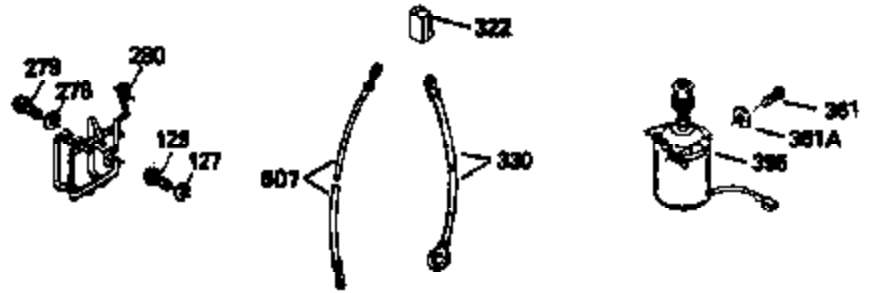

ILLUSTRATION SHOWS TYPICAL PARTS ONLY. ORDER BY PART NUMBER. PARTS NOT LISTED ARE SUPPLIED BY OEM.

VIEW 3 OF 3

Ref #	Part Number	Qty	Description
12A	36558	1	Breather Cover & Tube
19	35998	1	Extension Spring
53	31745	1	Tang Washer
54	31747	1	Washer
55	35218A	1	P.T.O. Shaft
56	33401	1	R.H. Worm Gear
57	33537	1	Retaining Ring
58	31744	1	Oil Seal
69	35261	1	* Mounting Flange Gasket
87	650492	1	Screw, 1/4-20 x 2-1/4"
92	650815	1	Belleville Washer
182	6201	2	Screw, 1/4-28 x 7/8"
185	36544	1	Intake Pipe
186	36255	1	Governor Link
191	36559	1	S.E. Brake Bracket (Incl. 195)
223	650451	2	Screw, 1/4-20 x 1"
238	650806	2	Screw, 10-32 x 5/8"
245	36745	1	Air Cleaner Filter
250	36744	1	Air Cleaner Cover
275A	36847	1	Spark Arrestor Muffler (Optional) (Incl. 284,284A,416,417)
277	650988	2	Screw, 1/4-20 x 2-5/16"
284A	650760	1	Screw, 8-32 x 3/8" (Optional)
284	36663	1	Muffler Deflector (Incl. 284A)(Optional)
370A	36261	1	Lubrication Decal
370K	36695	1	Starter Decal
416	36085	1	Spark Arrestor Kit (Incl. 417)(Optional)
417	650760	1	Screw, 8-32 x 3/8" (Optional)