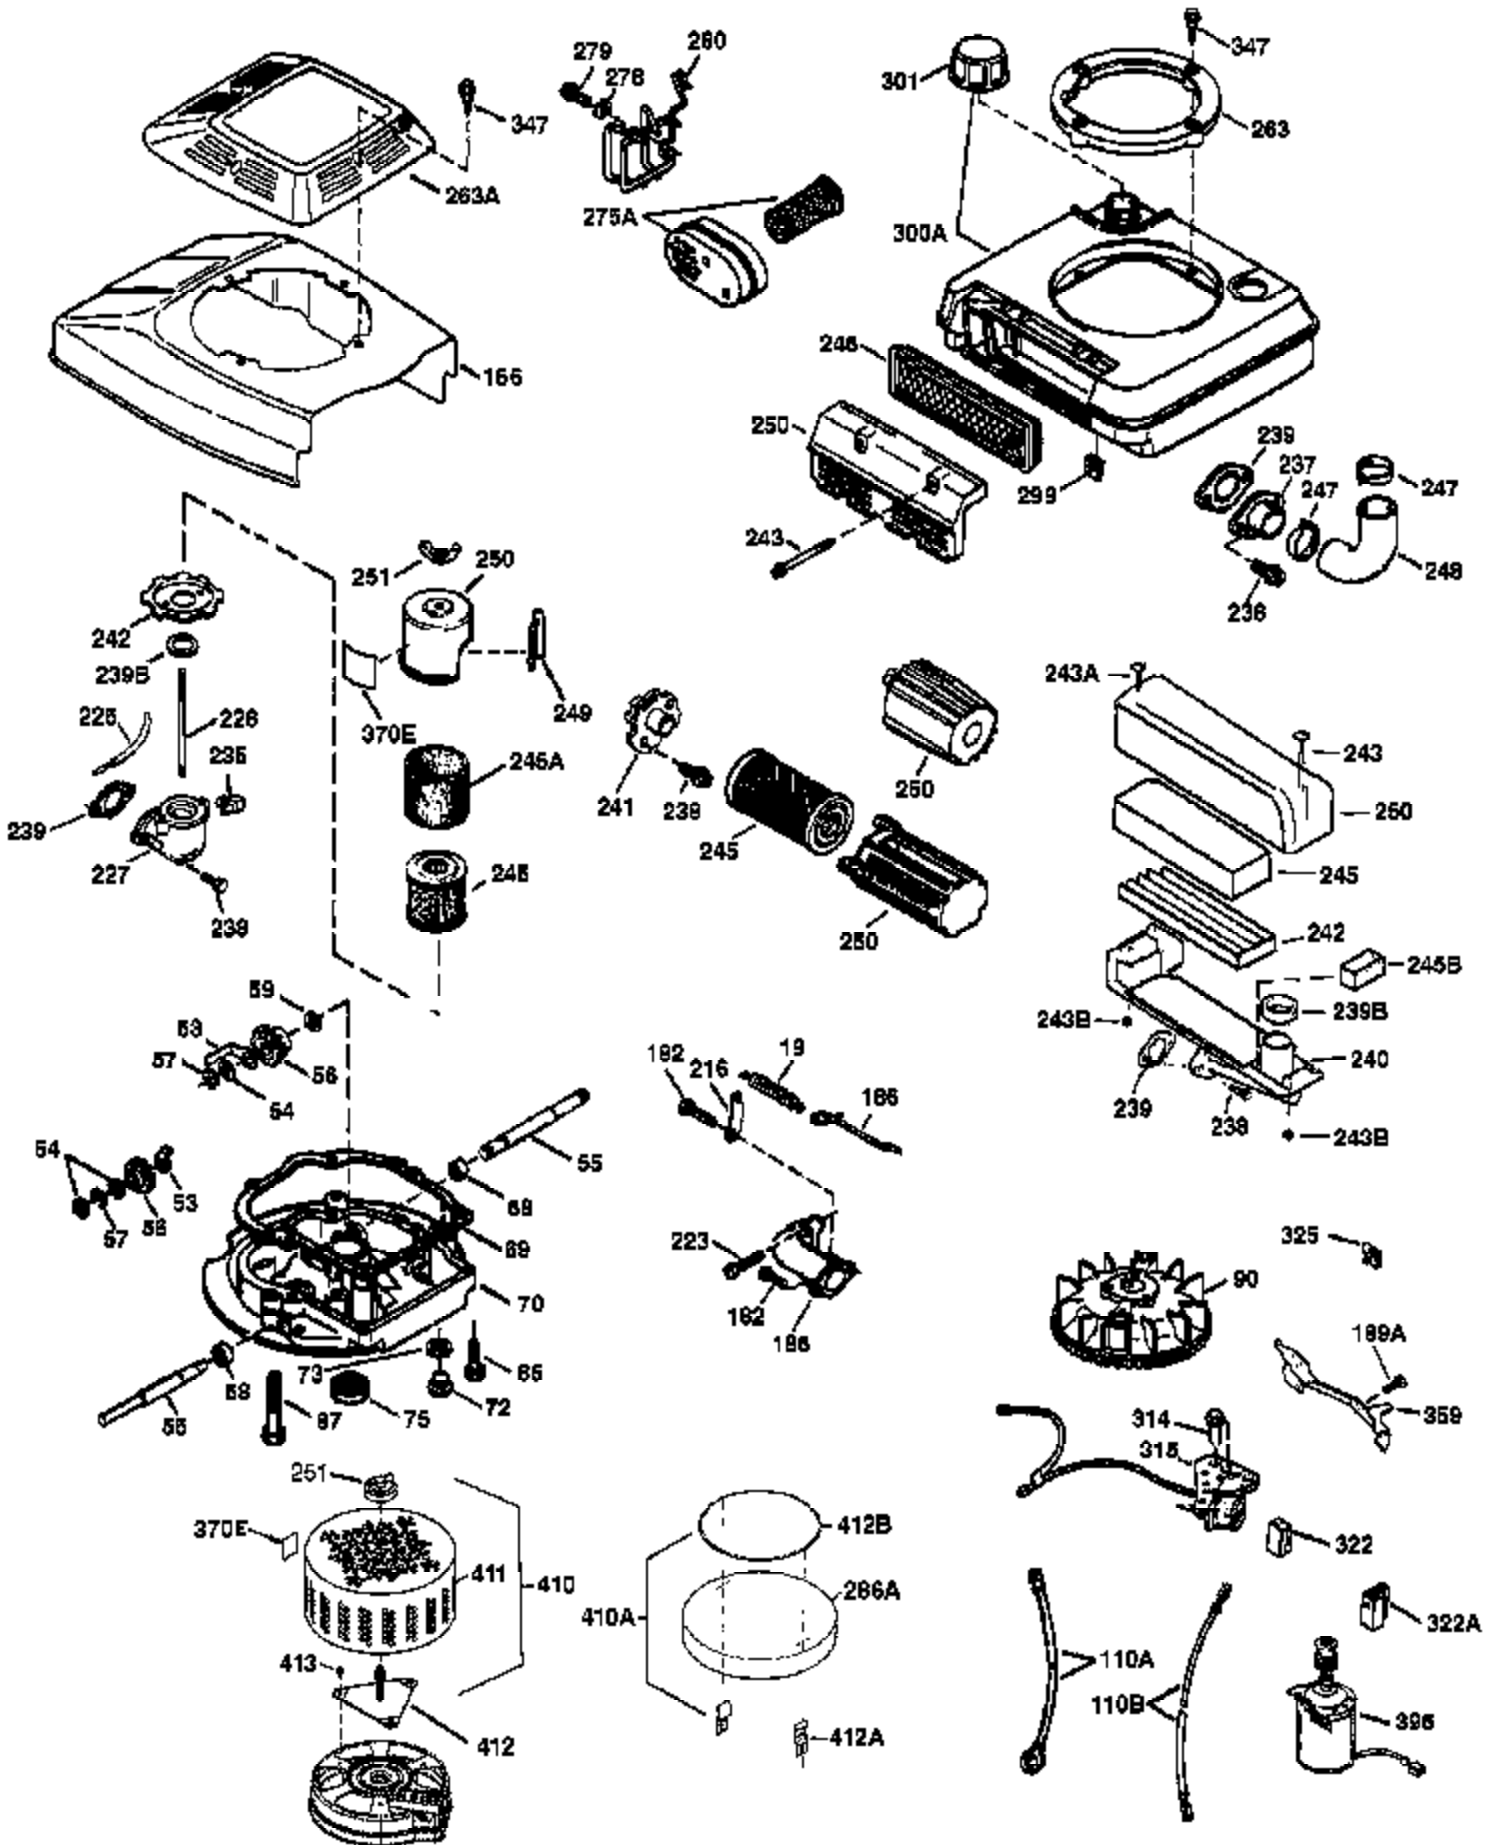

Ref #	Part Number	Qty	Description
172	32755	1	Valve Cover
174	30200	2	Screw, 10-24 x 9/16"
178	29752	2	Nut & Lock Washer, 1/4-28
182	6201	2	Screw, 1/4-28 x 7/8"
184	26756	1	* Carburetor To Intake Pipe Gasket
185	36544		Intake Pipe
186	36255	1	Governor Link
189	650839	2	Screw, 1/4-20 x 3/8"
191	36559A	1	S.E. Brake Bracket (Incl. 195)
195	610973	1	Terminal
200	37134	1	Control Bracket
206	610973	1	Terminal
207	36200	1	Throttle Link
209	30200	2	Screw, 10-24 x 9/16"
223	650451	2	Screw, 1/4-20 x 1"
224	34690A	1	* Intake Pipe Gasket
238	650932	2	Screw, 10-32 x 49/64"
250	35986	1	Air Cleaner Cover
260	36610	1	Blower Housing
261	30200	2	Screw 10-24 x 9/16"
262	650831	2	Screw, 1/4-20 x 15/32"
275	36491	1	Muffler (Incl. 277)
277	650988	2	Screw, 1/4-20 x 2-5/16"
285	35000A	1	Starter Cup
287	650926	2	Screw, 8-32 x 21/64"
290	34357	1	Fuel Line
292	26460	2	Fuel Line Clamp
300	35586	1	Fuel Tank (Incl. 292 & 301)
301	36246	1	Fuel Cap
305	35819A	1	Oil Fill Tube
306	36996	1	* "O"-Ring
307	35499	1	"O"-Ring
309	651014	1	Screw, 10-32 x 7/16"
310	35822	1	Dipstick
313	34080	1	Spacer
370A	36261	1	Lubrication Decal
370R	37317	1	Warning Decal
370C	37199	1	Primer Decal
380	632733	1	Carburetor (Incl. 184)
390	590739	1	Rewind Starter (NOTE: This engine could have been built with 590702 starter).
400	36481B	1	* Gasket Set (Incl. items marked PK in notes) Incl. part #'s 26756 (1), 27234A (1), 33735 (1), 34338 (1), 34690A (1), 36477 (1), 36832 (1), 36996 (1), 37130 (1).
420	730225	1	SAE 30 4-Cycle Engine Oil (Quart)