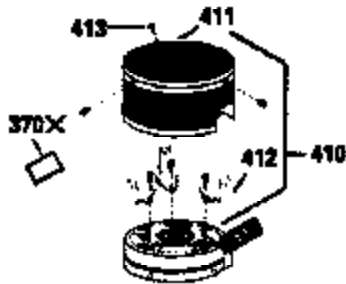

ILLUSTRATION SHOWS TYPICAL PARTS ONLY. ORDER BY PART NUMBER. PARTS NOT LISTED ARE SUPPLIED BY OEM.

VIEW 3 OF 3

Ref #	Part Number	Qty	Description
12A	36558	1	Breather Cover & Tube (Incl. 12B)
19	35998	1	Extension Spring
69	35261	1	* Mounting Flange Gasket
92	650815	1	Belleville Washer
182	6201	2	Screw, 1/4-28 x 7/8"
185	36544		Intake Pipe
186	36255	1	Governor Link
191	36559	1	S.E. Brake Bracket (Incl. 195)
223	650451	2	Screw, 1/4-20 x 1"
238	650932	2	Screw, 10-32 x 49/64"
241	35797	1	Air Cleaner Collar
245	35066	1	Air Cleaner Filter
250	35986	1	Air Cleaner Cover
277	650988	2	Screw, 1/4-20 x 2-5/16"
370A	36261	1	Lubrication Decal