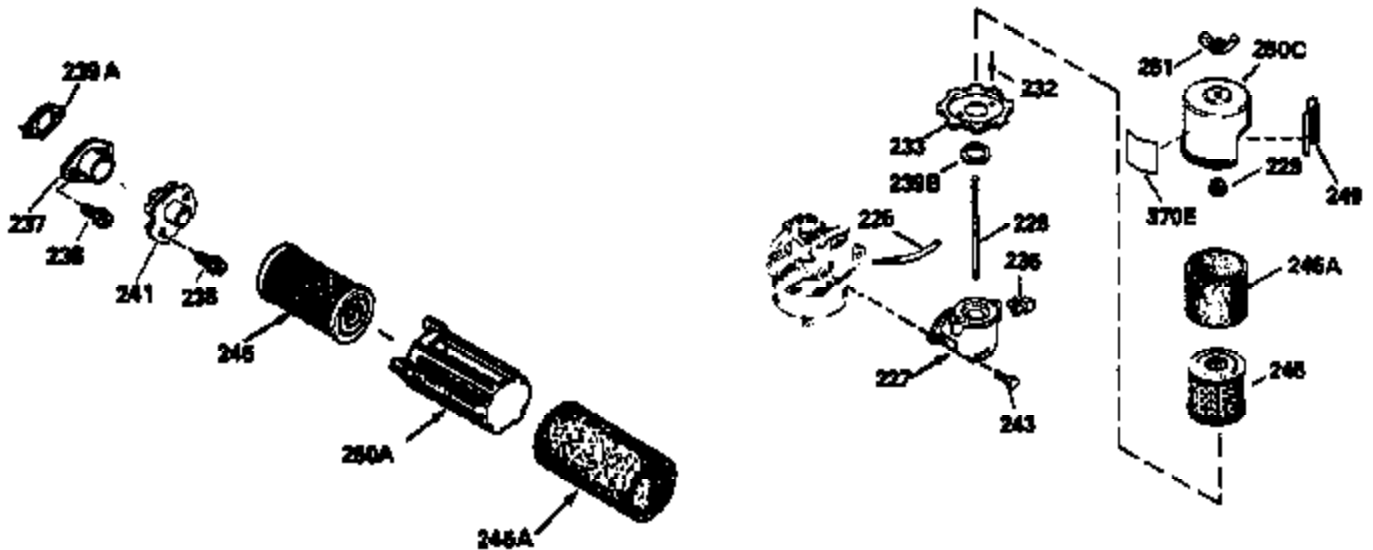

ILLUSTRATION SHOWS TYPICAL PARTS ONLY. ORDER BY PART NUMBER. PARTS NOT LISTED ARE SUPPLIED BY OEM.

VIEW 3 OF 3

Ref #	Part Number	Qty	Description
12A	36558	1	Breather Cover & Tube (Incl. 12B)
19	35998	1	Extension Spring
69	35261	1	* Mounting Flange Gasket
92	650815	1	Belleville Washer
182	6201	2	Screw, 1/4-28 x 7/8"
185	36544		Intake Pipe
186	36255	1	Governor Link
191	36559	1	S.E. Brake Bracket (Incl. 195)
223	650451	2	Screw, 1/4-20 x 1"
238	650932	2	Screw, 10-32 x 49/64"
241	35797	1	Air Cleaner Collar
245	35066	1	Air Cleaner Filter
250	35986	1	Air Cleaner Cover
277	650988	2	Screw, 1/4-20 x 2-5/16"
370A	36261	1	Lubrication Decal