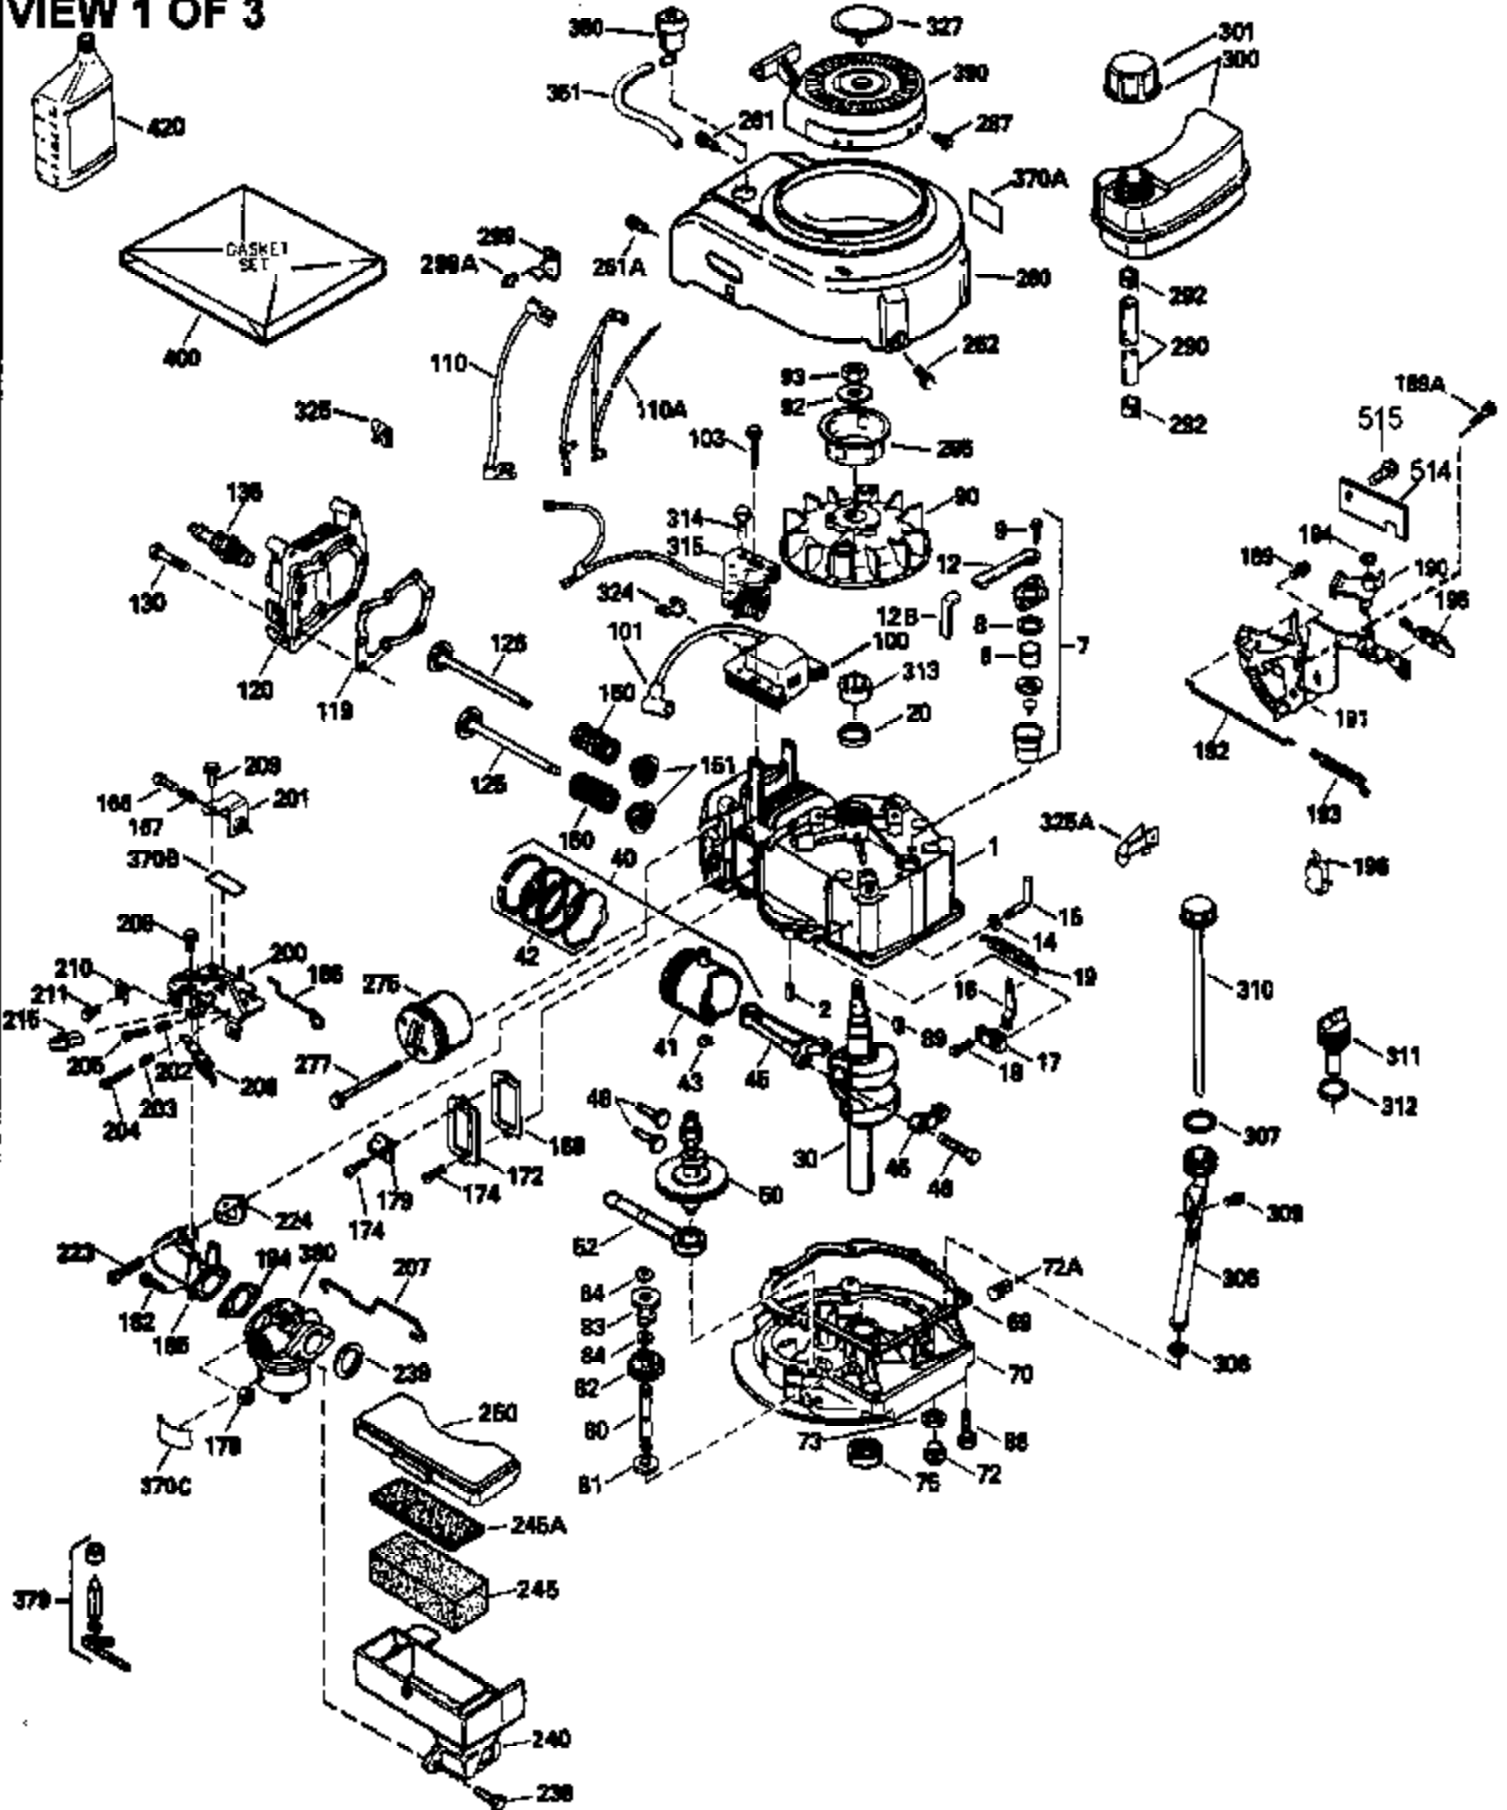

## Engine Parts List #1

Ref #	Part Number	Qty	Description
	1 36478A	1	Cylinder (Incl. 2,7,20 & 125)
	2 26727	2	Dowel Pin
	6 33734	1	Breather Element
	7 36557	1	Breather Body Ass'y. (Incl. 6 & 12A)
12B	34695	1	Breather Tube Elbow
12A	36558	1	Breather Cover & Tube (Incl. 12B)
	14 28277	1	Washer
	15 30589	1	Governor Rod (Incl. 14)
	16 32651	1	Governor Lever
	17 31335	1	Governor Lever Clamp
	18 651018	1	Screw, Torx T-15, 8-32 x 19/64"
	19 36281	1	Extension Spring
	20 32600	1	Oil Seal
	30 35801	1	Crankshaft
	40 36073	1	Piston, Pin & Ring Set (Std.)
	40 36074	1	Piston, Pin & Ring Set (.010" OS)
	40 36075	1	Piston, Pin & Ring Set (.020" OS)
	41 36070	1	Piston & Pin Ass'y. (Std.) (Incl. 43)
	41 36071	1	Piston & Pin Ass'y. (.010" OS) (Incl. 43)
	41 36072	1	Piston & Pin Ass'y. (.020" OS) (Incl. 43)
	42 36076	1	Ring Set (Std.)
	42 36077	1	Ring Set (.010" OS)
	42 36078	1	Ring Set (.020" OS)
	43 20381	2	Piston Pin Retaining Ring
	45 32875A	1	Connecting Rod Ass'y. (Incl. 46)
	46 32610A	2	Connecting Rod Bolt
	48 27241	2	Valve Lifter
	50 35992	1	Camshaft (MCR)
	52 29914	1	Oil Pump Ass'y.
	69 35261	1	* Mounting Flange Gasket
	70 34311D	1	Mounting Flange (Incl. 72 thru 83)
	72 30572	1	Oil Drain Plug (Incl. 73)
	73 28833	1	Drain Plug Gasket
	75 27897	1	Oil Seal
	80 30574A	1	Governor Shaft
	81 30590A	1	Washer
	82 30591	1	Governor Gear Ass'y. (Incl. 81)
	83 30588A	1	Governor Spool
	86 650488	6	Screw, 1/4-20 x 1-1/4"
	89 611004	1	Flywheel Key
	90 611109	1	Flywheel
	92 650815	1	Belleville Washer
	93 650816	1	Flywheel Nut
	100 34443A	1	Solid State Ignition
	101 610118	1	Spark Plug Cover
	103 651007	2	Screw, Torx T-15, 10-24 x 15/16"
	110 34961	1	Ground Wire
	119 36477	1	* Cylinder Head Gasket
	120 36476	1	Cylinder Head
	125 36471	1	Exhaust Valve (Std.) (Incl. 151)
	125 36472	1	Exhaust Valve (1/32" OS) (Incl. 151)
	126 29314B	1	Intake Valve (Std.) (Incl. 151)
	126 29315C	1	Intake Valve (1/32" OS) (Incl. 151)
130A	650818	2	Screw, 5/16-18 x 1-1/2"
130	6021A	6	Screw, 5/16-18 x 1-1/2"
135	35395	1	Resistor Spark Plug (RJ19LM)
150	35991	2	Valve Spring
151	31673	2	Valve Spring Cap