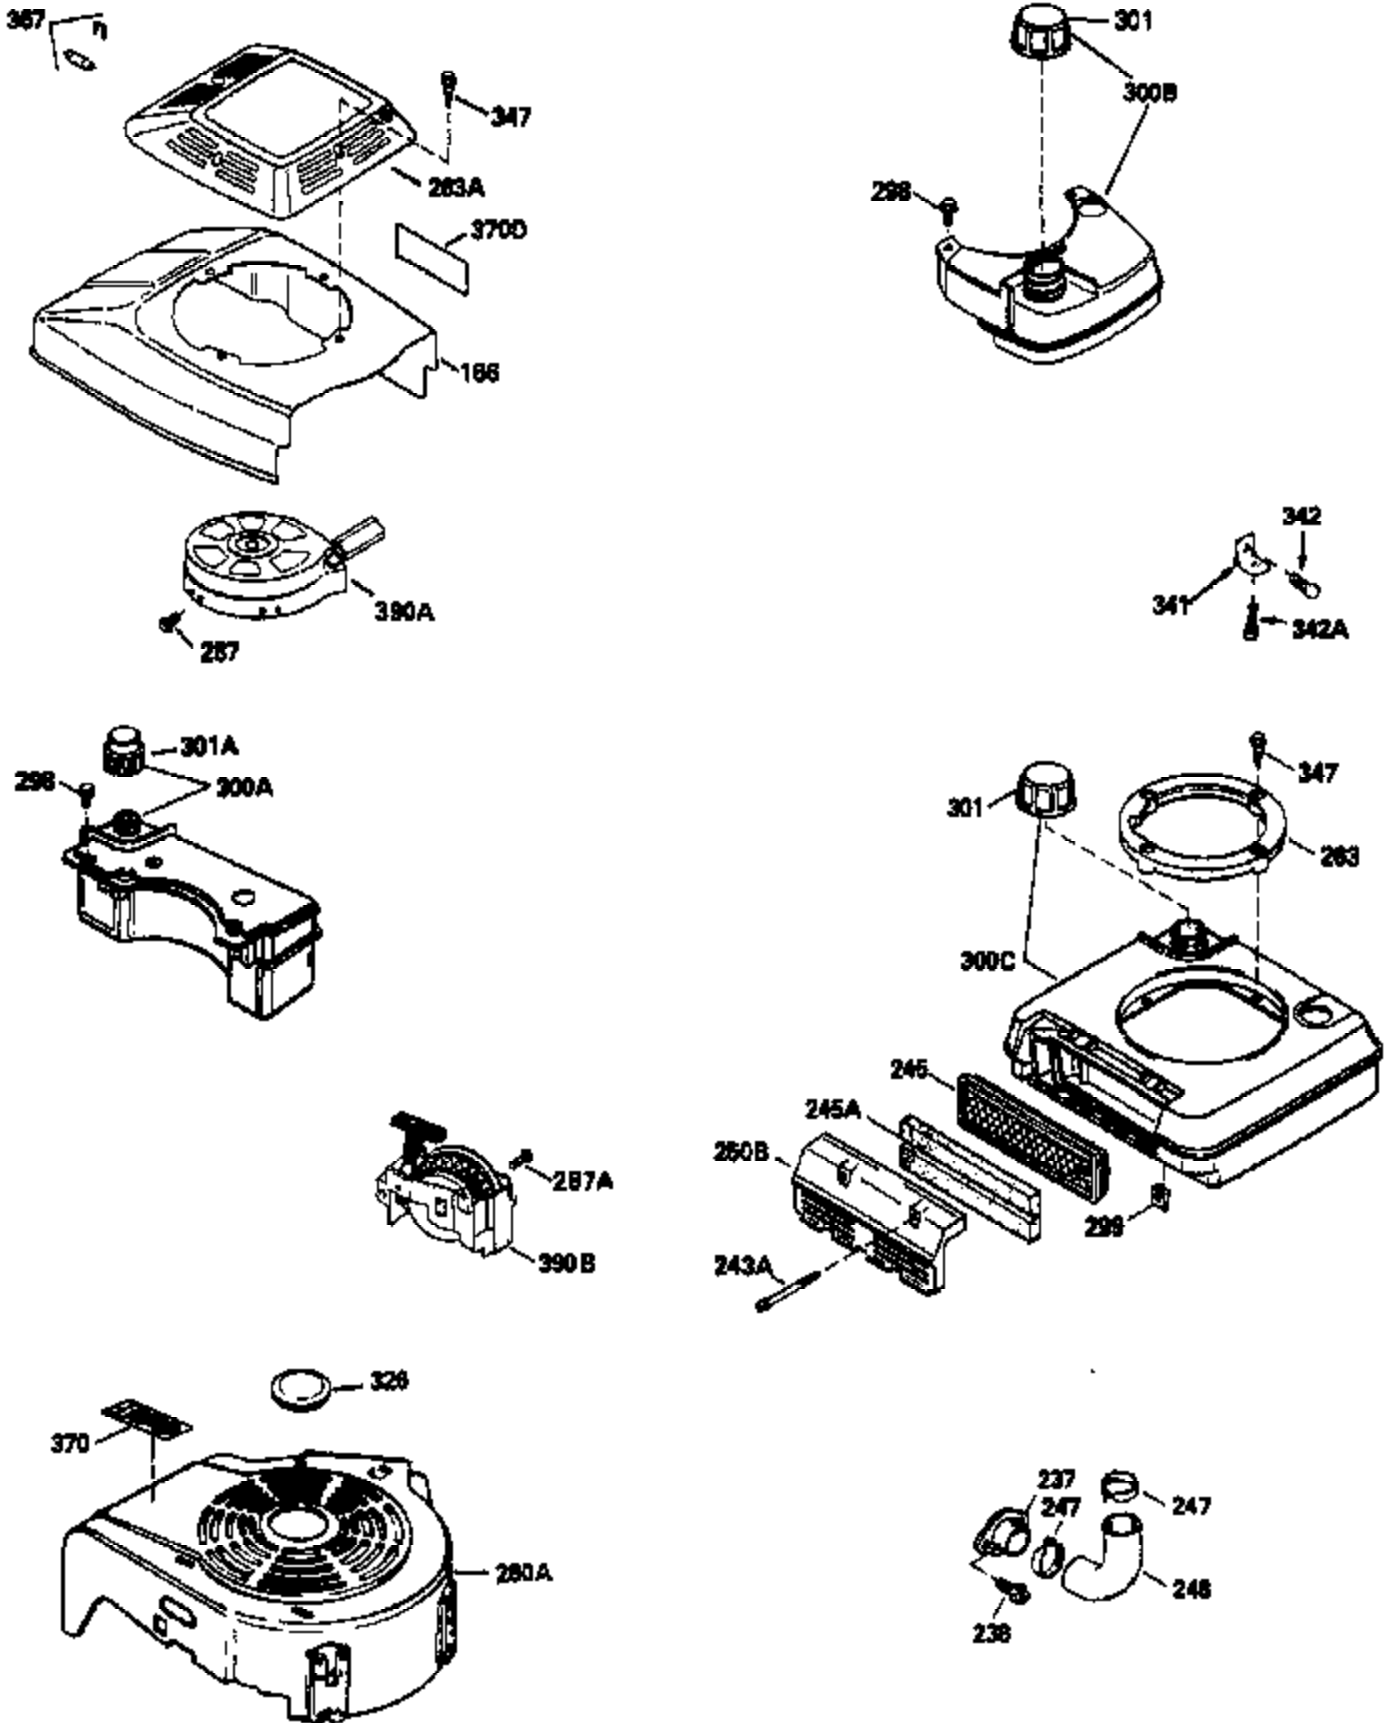

ILLUSTRATION SHOWS TYPICAL PARTS ONLY. ORDER BY PART NUMBER. PARTS NOT LISTED ARE SUPPLIED BY OEM.

VIEW 2 OF 3

Ref #	Part Number	Qty	Description
12A	36558	1	Breather Cover & Tube (Incl. 12B)
92	650815	1	Belleville Washer
166	35827	1	Engine Shroud
191	36559	1	S.E. Brake Bracket (Incl. 195)
238	650932	2	Screw, 10-32 x 49/64"
245	35066	1	Air Cleaner Filter
263A	35821	1	Starter Grill
287	650926	2	Screw, 8-32 x 21/64"
301	36246	1	Fuel Cap
347	650898A	4	Screw, 10-32 x 27/32"
370A	36261	1	Lubrication Decal
390	590702	1	Rewind Starter (NOTE: This engine could have been built with 590739 starter. Refer to the design of the rope pulley strength ribs for part identification. Individual starter parts do not interchange.)