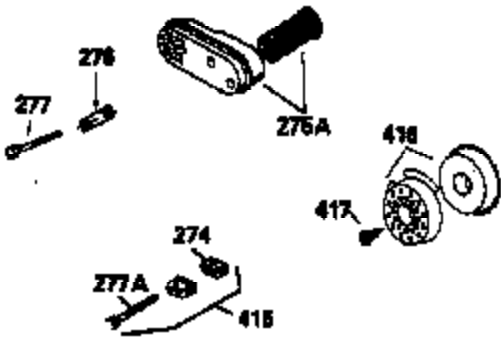

ILLUSTRATION SHOWS TYPICAL PARTS ONLY. ORDER BY PART NUMBER. PARTS NOT LISTED ARE SUPPLIED BY OEM.

VIEW 3 OF 3

Ref #	Part Number	Qty	Description
12A	36558	1	Breather Cover & Tube (Incl. 12B)
19	36281	1	Extension Spring
69	35261	1	* Mounting Flange Gasket
92	650815	1	Belleville Washer
182	6201	2	Screw, 1/4-28 x 7/8"
185	36544	1	Intake Pipe
186	34337	1	Governor Link
191	36559	1	S.E. Brake Bracket (Incl. 195)
223	650451	2	Screw, 1/4-20 x 1"
238	650932	2	Screw, 10-32 x 49/64"
241	35797	1	Air Cleaner Collar
245	35066	1	Air Cleaner Filter
250	35065	1	Air Cleaner Cover
277	650988	2	Screw, 1/4-20 x 2-5/16"
370A	36261	1	Lubrication Decal
416	36085	1	Spark Arrestor Kit (Incl. 416)(Optional)
417	650760	1	Screw, 8-32 x 3/8" (Optional)