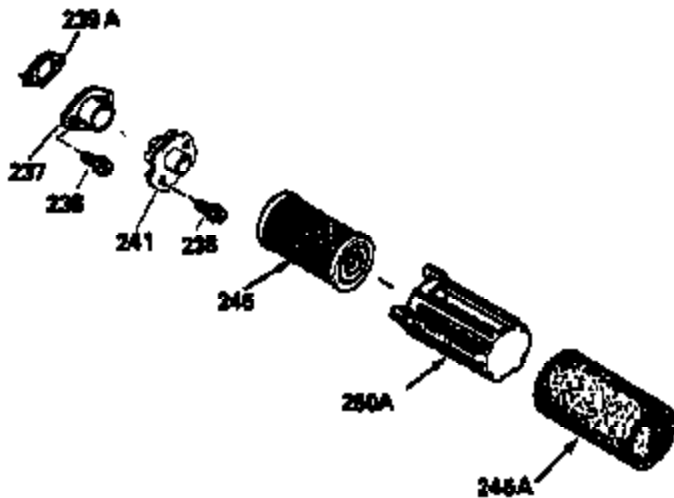

ILLUSTRATION SHOWS TYPICAL PARTS ONLY. ORDER BY PART NUMBER. PARTS NOT LISTED ARE SUPPLIED BY OEM.

VIEW 3 OF 3

Ref #	Part Number	Qty	Description
12A	36558	1	Breather Cover & Tube (Incl. 12B)
19	36281	1	Extension Spring
69	35261	1	* Mounting Flange Gasket
92	650815	1	Belleville Washer
182	6201	2	Screw, 1/4-28 x 7/8"
185	36544	1	Intake Pipe
186	34337	1	Governor Link
191	36559	1	S.E. Brake Bracket (Incl. 195)
223	650451	2	Screw, 1/4-20 x 1"
238	650932	2	Screw, 10-32 x 49/64"
241	35797	1	Air Cleaner Collar
245	35066	1	Air Cleaner Filter
250	35065	1	Air Cleaner Cover
277	650988	2	Screw, 1/4-20 x 2-5/16"
370A	36261	1	Lubrication Decal
416	36085	1	Spark Arrestor Kit (Incl. 416)(Optional)
417	650760	1	Screw, 8-32 x 3/8" (Optional)