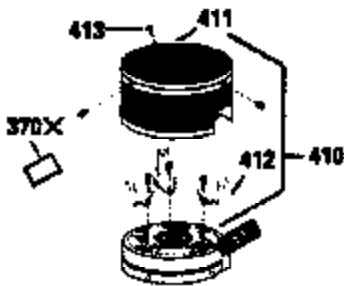

ILLUSTRATION SHOWS TYPICAL PARTS ONLY. ORDER BY PART NUMBER. PARTS NOT LISTED ARE SUPPLIED BY OEM.

VIEW 3 OF 3

Ref #	Part Number	Qty	Description
12A	36558	1	Breather Cover & Tube (Incl. 12B)
19	36281	1	Extension Spring
69	35261	1	* Mounting Flange Gasket
92	650815	1	Belleville Washer
182	6201	2	Screw, 1/4-28 x 7/8"
185	36544	1	Intake Pipe
186	34337	1	Governor Link
191	36559	1	S.E. Brake Bracket (Incl. 195)
223	650451	2	Screw, 1/4-20 x 1"
238	650932	2	Screw, 10-32 x 49/64"
241	35797	1	Air Cleaner Collar
245	35066	1	Air Cleaner Filter
250	35065	1	Air Cleaner Cover
277	650988	2	Screw, 1/4-20 x 2-5/16"
370A	36261	1	Lubrication Decal
416	36085	1	Spark Arrestor Kit (Incl. 416)(Optional)
417	650760	1	Screw, 8-32 x 3/8" (Optional)