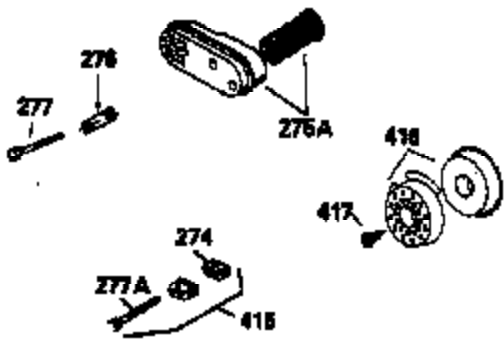

ILLUSTRATION SHOWS TYPICAL PARTS ONLY. ORDER BY PART NUMBER. PARTS NOT LISTED ARE SUPPLIED BY OEM.

VIEW 3 OF 3

Ref #	Part Number	Qty	Description
12A	36558	1	Breather Cover & Tube (Incl. 12B)
19	35998	1	Extension Spring
69	35261	1	* Mounting Flange Gasket
92	650815	1	Belleville Washer
182	6201	2	Screw, 1/4-28 x 7/8"
185	36544		Intake Pipe
186	36255	1	Governor Link
191	36559	1	S.E. Brake Bracket (Incl. 195)
223	650451	2	Screw, 1/4-20 x 1"
238	650932	2	Screw, 10-32 x 49/64"
241	35797	1	Air Cleaner Collar
245	35066	1	Air Cleaner Filter
250	35986	1	Air Cleaner Cover
277	650988	2	Screw, 1/4-20 x 2-5/16"
370A	36261	1	Lubrication Decal