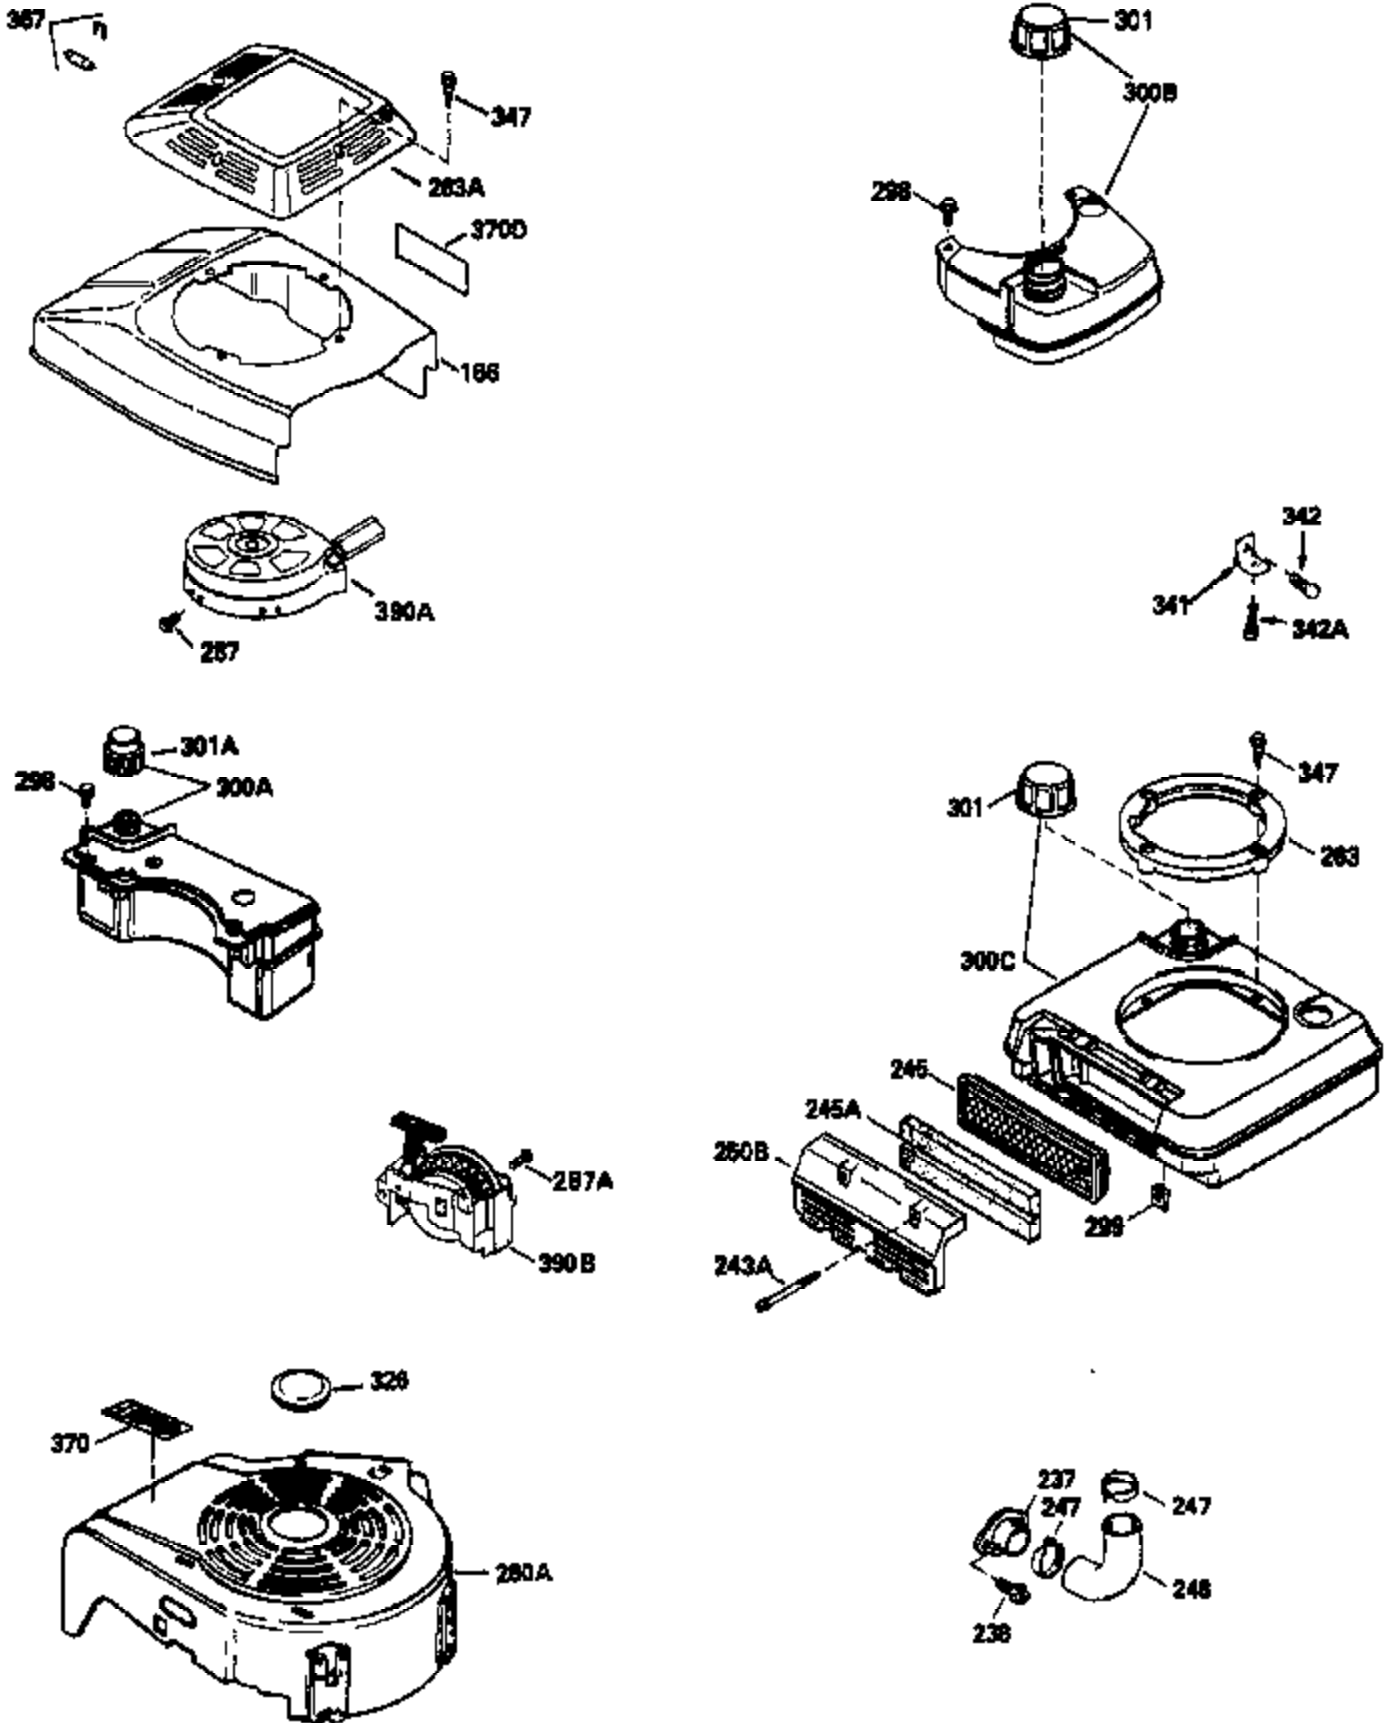

ILLUSTRATION SHOWS TYPICAL PARTS ONLY. ORDER BY PART NUMBER. PARTS NOT LISTED ARE SUPPLIED BY OEM.

VIEW 2 OF 3

Ref #	Part Number	Qty	Description
12A	36558	1	Breather Cover & Tube (Incl. 12B)
92	650815	1	Belleville Washer
166	35827	1	Engine Shroud
191	36559	1	S.E. Brake Bracket (Incl. 195)
238	650932	2	Screw, 10-32 x 49/64"
245	35066	1	Air Cleaner Filter
263A	35821	1	Starter Grill
287	650926	2	Screw, 8-32 x 21/64"
301	36246	1	Fuel Cap
347	650898A	4	Screw, 10-32 x 27/32"
370A	36261	1	Lubrication Decal
390	590739	1	Rewind Starter (NOTE: This engine could have been built with 590694 starter).