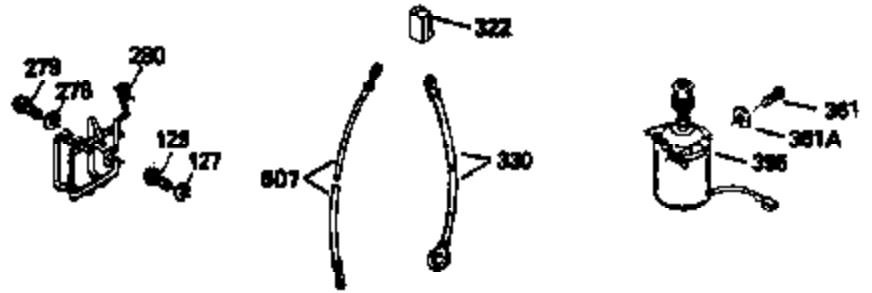

ILLUSTRATION SHOWS TYPICAL PARTS ONLY. ORDER BY PART NUMBER. PARTS NOT LISTED ARE SUPPLIED BY OEM.

VIEW 3 OF 3

Ref #	Part Number	Qty	Description
12A	36558	1	Breather Cover & Tube (Incl. 12B)
19	35998	1	Extension Spring
69	35261	1	* Mounting Flange Gasket
92	650815	1	Belleville Washer
182	6201	2	Screw, 1/4-28 x 7/8"
185	36544		Intake Pipe
186	36255	1	Governor Link
191	36559	1	S.E. Brake Bracket (Incl. 195)
223	650451	2	Screw, 1/4-20 x 1"
238	650932	2	Screw, 10-32 x 49/64"
241	35797	1	Air Cleaner Collar
245	35066	1	Air Cleaner Filter
250	35986	1	Air Cleaner Cover
277	650988	2	Screw, 1/4-20 x 2-5/16"
370A	36261	1	Lubrication Decal