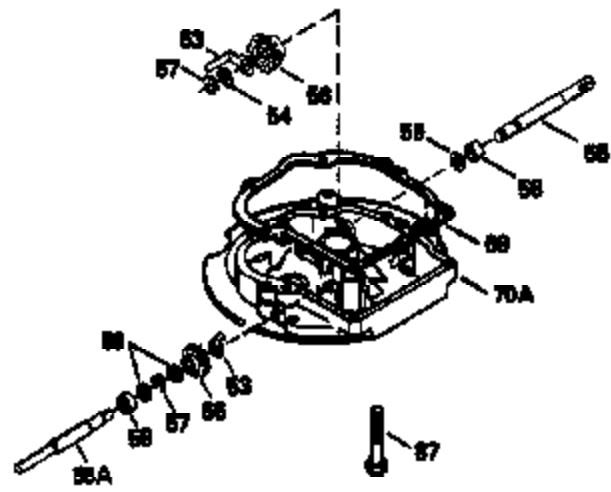

ILLUSTRATION SHOWS TYPICAL PARTS ONLY. ORDER BY PART NUMBER. PARTS NOT LISTED ARE SUPPLIED BY OEM.

VIEW 3 OF 3

Ref #	Part Number	Qty	Description
12A	36558	1	Breather Cover & Tube (Incl. 12B)
19	35998	1	Extension Spring
69	35261	1	* Mounting Flange Gasket
92	650815	1	Belleville Washer
182	6201	2	Screw, 1/4-28 x 7/8"
185	36544		Intake Pipe
186	36255	1	Governor Link
191	36559	1	S.E. Brake Bracket (Incl. 195)
223	650451	2	Screw, 1/4-20 x 1"
238	650932	2	Screw, 10-32 x 49/64"
241	35797	1	Air Cleaner Collar
245	35066	1	Air Cleaner Filter
250	35986	1	Air Cleaner Cover
277	650988	2	Screw, 1/4-20 x 2-5/16"
370A	36261	1	Lubrication Decal