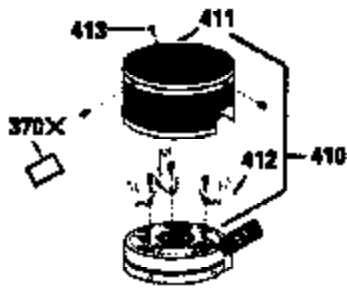

ILLUSTRATION SHOWS TYPICAL PARTS ONLY. ORDER BY PART NUMBER. PARTS NOT LISTED ARE SUPPLIED BY OEM.

VIEW 3 OF 3

Ref #	Part Number	Qty	Description
12A	36558	1	Breather Cover & Tube (Incl. 12B)
19	35998	1	Extension Spring
69	35261	1	* Mounting Flange Gasket
92	650815	1	Belleville Washer
182	6201	2	Screw, 1/4-28 x 7/8"
185	36544		Intake Pipe
186	36255	1	Governor Link
191	36559	1	S.E. Brake Bracket (Incl. 195)
223	650451	2	Screw, 1/4-20 x 1"
238	650932	2	Screw, 10-32 x 49/64"
241	35797	1	Air Cleaner Collar
245	35066	1	Air Cleaner Filter
250	35986	1	Air Cleaner Cover
277	650988	2	Screw, 1/4-20 x 2-5/16"
370A	36261	1	Lubrication Decal