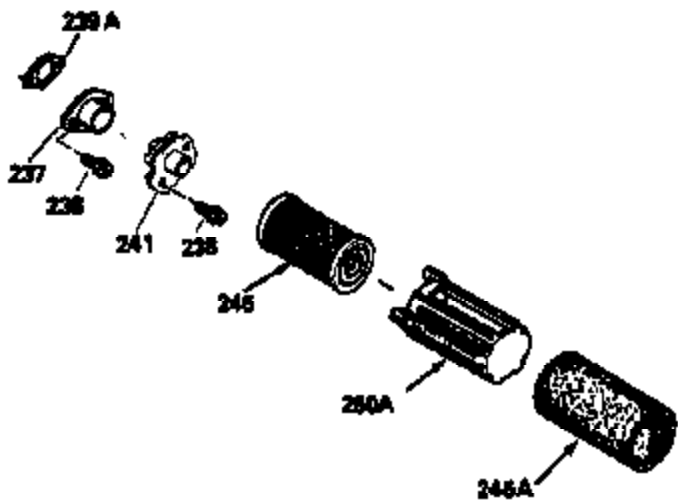

ILLUSTRATION SHOWS TYPICAL PARTS ONLY. ORDER BY PART NUMBER. PARTS NOT LISTED ARE SUPPLIED BY OEM.

VIEW 3 OF 3

Ref #	Part Number	Qty	Description
12A	36558	1	Breather Cover & Tube (Incl. 12B)
19	35998	1	Extension Spring
69	35261	1	* Mounting Flange Gasket
92	650815	1	Belleville Washer
182	6201	2	Screw, 1/4-28 x 7/8"
185	36544		Intake Pipe
186	36255	1	Governor Link
191	36559	1	S.E. Brake Bracket (Incl. 195)
223	650451	2	Screw, 1/4-20 x 1"
238	650932	2	Screw, 10-32 x 49/64"
241	35797	1	Air Cleaner Collar
245	35066	1	Air Cleaner Filter
250	35986	1	Air Cleaner Cover
277	650988	2	Screw, 1/4-20 x 2-5/16"
370A	36261	1	Lubrication Decal