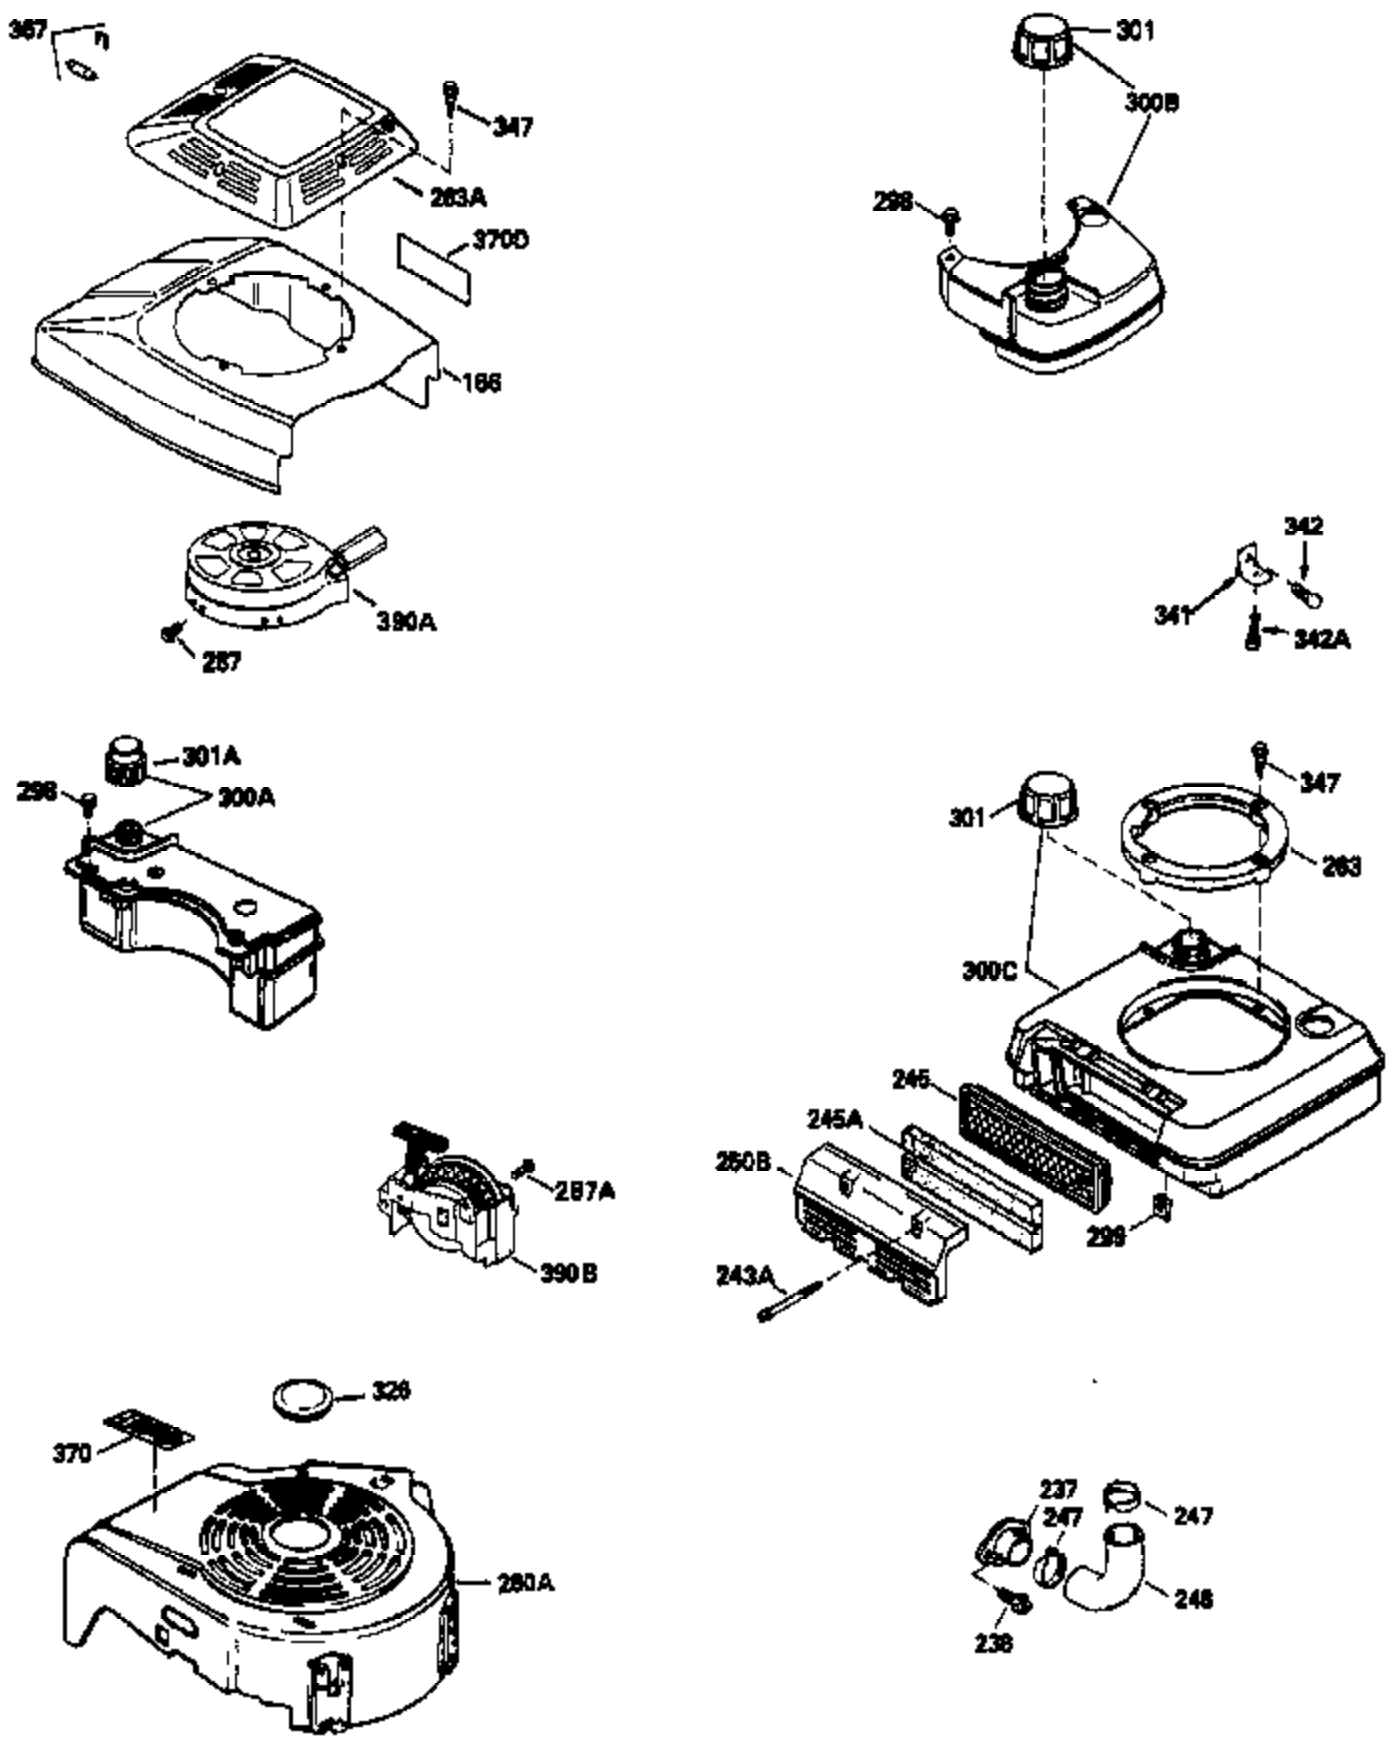

ILLUSTRATION SHOWS TYPICAL PARTS ONLY. ORDER BY PART NUMBER. PARTS NOT LISTED ARE SUPPLIED BY OEM.
VIEW 2 OF 3

Ref #	Part Number	Qty	Description
12A	36558	1	Breather Cover & Tube (Incl. 12B)
92	650815	1	Belleville Washer
166	35827	1	Engine Shroud
191	36559	1	S.E. Brake Bracket (Incl. 195)
238	650932	2	Screw, 10-32 x 49/64"
245	35066	1	Air Cleaner Filter
263A	35821	1	Starter Grill
287	650926	2	Screw, 8-32 x 21/64"
301	36246	1	Fuel Cap
347	650898A	4	Screw, 10-32 x 27/32"
370A	36261	1	Lubrication Decal
390	590702	1	Rewind Starter (NOTE: This engine could have been built with 590739 starter).