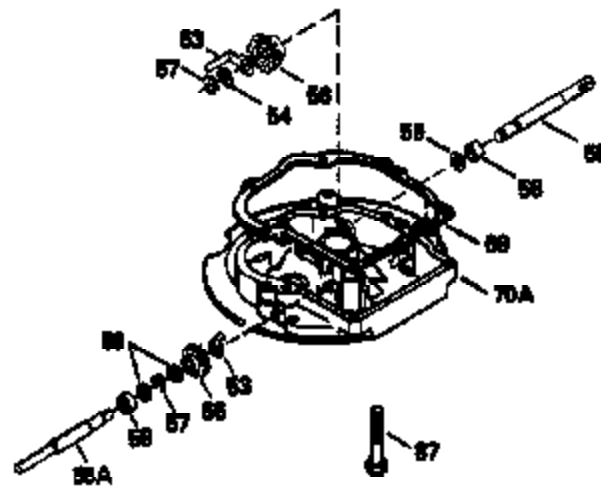

ILLUSTRATION SHOWS TYPICAL PARTS ONLY. ORDER BY PART NUMBER. PARTS NOT LISTED ARE SUPPLIED BY OEM.

VIEW 3 OF 3

Ref #	Part Number	Qty	Description
12A	36558	1	Breather Cover & Tube (Incl. 12B)
19	35998	1	Extension Spring
69	35261	1	* Mounting Flange Gasket
92	650815	1	Belleville Washer
182	6201	2	Screw, 1/4-28 x 7/8"
185	36544		Intake Pipe
186	36255	1	Governor Link
191	36559	1	S.E. Brake Bracket (Incl. 195)
223	650451	2	Screw, 1/4-20 x 1"
238	650932	2	Screw, 10-32 x 49/64"
241	35797	1	Air Cleaner Collar
245	35066	1	Air Cleaner Filter
250	35986	1	Air Cleaner Cover
277	650988	2	Screw, 1/4-20 x 2-5/16"
370A	36261	1	Lubrication Decal