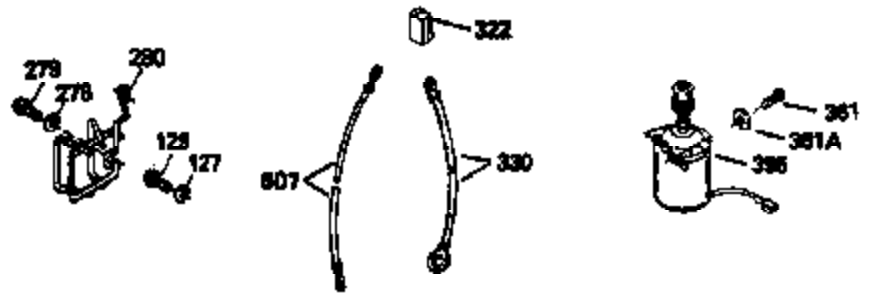

ILLUSTRATION SHOWS TYPICAL PARTS ONLY. ORDER BY PART NUMBER. PARTS NOT LISTED ARE SUPPLIED BY OEM.

VIEW 3 OF 3

Ref #	Part Number	Qty	Description
12A	36558	1	Breather Cover & Tube (Incl. 12B)
19	35998	1	Extension Spring
69	35261	1	* Mounting Flange Gasket
92	650815	1	Belleville Washer
182	6201	2	Screw, 1/4-28 x 7/8"
185	36544		Intake Pipe
186	36255	1	Governor Link
191	36559	1	S.E. Brake Bracket (Incl. 195)
223	650451	2	Screw, 1/4-20 x 1"
238	650932	2	Screw, 10-32 x 49/64"
241	35797	1	Air Cleaner Collar
245	35066	1	Air Cleaner Filter
250	35986	1	Air Cleaner Cover
277	650988	2	Screw, 1/4-20 x 2-5/16"
370A	36261	1	Lubrication Decal