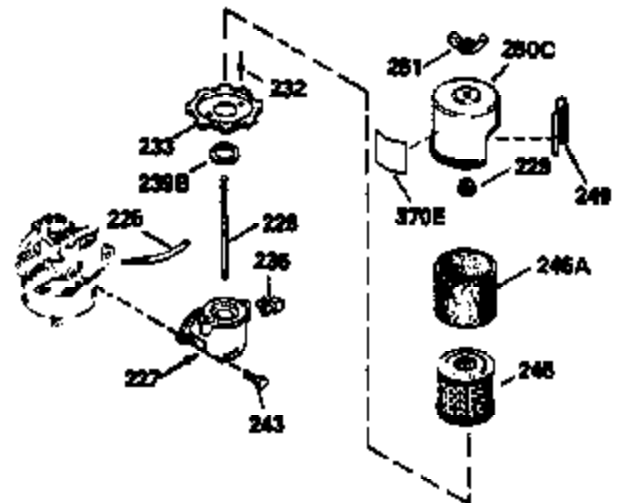

ILLUSTRATION SHOWS TYPICAL PARTS ONLY. ORDER BY PART NUMBER. PARTS NOT LISTED ARE SUPPLIED BY OEM.

VIEW 3 OF 3

Ref #	Part Number	Qty	Description
12A	36558	1	Breather Cover & Tube (Incl. 12B)
19	35998	1	Extension Spring
69	35261	1	* Mounting Flange Gasket
92	650815	1	Belleville Washer
182	6201	2	Screw, 1/4-28 x 7/8"
185	36544		Intake Pipe
186	36255	1	Governor Link
191	36559	1	S.E. Brake Bracket (Incl. 195)
223	650451	2	Screw, 1/4-20 x 1"
238	650932	2	Screw, 10-32 x 49/64"
241	35797	1	Air Cleaner Collar
245	35066	1	Air Cleaner Filter
250	35986	1	Air Cleaner Cover
277	650988	2	Screw, 1/4-20 x 2-5/16"
370A	36261	1	Lubrication Decal