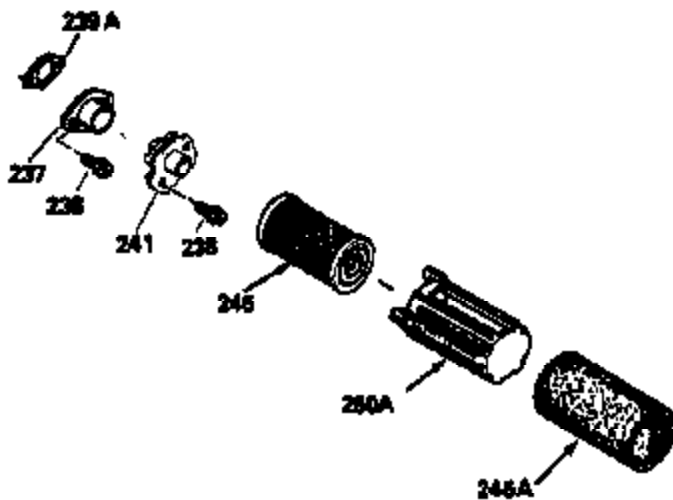

ILLUSTRATION SHOWS TYPICAL PARTS ONLY. ORDER BY PART NUMBER. PARTS NOT LISTED ARE SUPPLIED BY OEM.

VIEW 3 OF 3

Ref #	Part Number	Qty	Description
12A	36558	1	Breather Cover & Tube (Incl. 12B)
19	35998	1	Extension Spring
69	35261	1	* Mounting Flange Gasket
92	650815	1	Belleville Washer
182	6201	2	Screw, 1/4-28 x 7/8"
185	36544		Intake Pipe
186	36255	1	Governor Link
191	36559	1	S.E. Brake Bracket (Incl. 195)
223	650451	2	Screw, 1/4-20 x 1"
238	650932	2	Screw, 10-32 x 49/64"
241	35797	1	Air Cleaner Collar
245	35066	1	Air Cleaner Filter
250	35986	1	Air Cleaner Cover
277	650988	2	Screw, 1/4-20 x 2-5/16"
370A	36261	1	Lubrication Decal