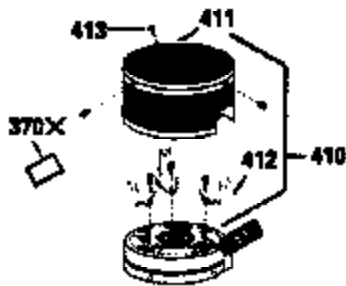

ILLUSTRATION SHOWS TYPICAL PARTS ONLY. ORDER BY PART NUMBER. PARTS NOT LISTED ARE SUPPLIED BY OEM.

VIEW 3 OF 3

Ref #	Part Number	Qty	Description
12A	36558	1	Breather Cover & Tube (Incl. 12B)
19	35998	1	Extension Spring
69	35261	1	* Mounting Flange Gasket
92	650815	1	Belleville Washer
182	6201	2	Screw, 1/4-28 x 7/8"
185	36544		Intake Pipe
186	36255	1	Governor Link
191	36559	1	S.E. Brake Bracket (Incl. 195)
223	650451	2	Screw, 1/4-20 x 1"
238	650932	2	Screw, 10-32 x 49/64"
241	35797	1	Air Cleaner Collar
245	35066	1	Air Cleaner Filter
250	35986	1	Air Cleaner Cover
277	650988	2	Screw, 1/4-20 x 2-5/16"
370A	36261	1	Lubrication Decal