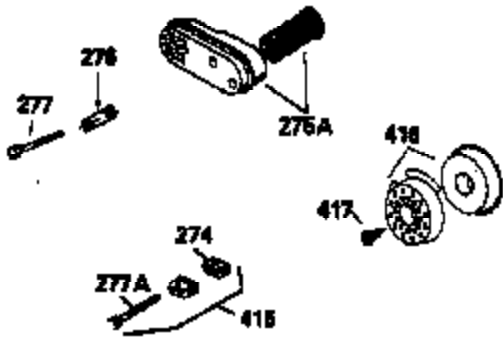

ILLUSTRATION SHOWS TYPICAL PARTS ONLY. ORDER BY PART NUMBER. PARTS NOT LISTED ARE SUPPLIED BY OEM.

VIEW 3 OF 3

Ref #	Part Number	Qty	Description
12A	36558	1	Breather Cover & Tube (Incl. 12B)
19	35998	1	Extension Spring
69	35261	1	* Mounting Flange Gasket
92	650815	1	Belleville Washer
182	6201	2	Screw, 1/4-28 x 7/8"
185	36544		Intake Pipe
186	36255	1	Governor Link
191	36559	1	S.E. Brake Bracket (Incl. 195)
223	650451	2	Screw, 1/4-20 x 1"
238	650932	2	Screw, 10-32 x 49/64"
241	35797	1	Air Cleaner Collar
245	35066	1	Air Cleaner Filter
250	35986	1	Air Cleaner Cover
277	650988	2	Screw, 1/4-20 x 2-5/16"
370A	36261	1	Lubrication Decal