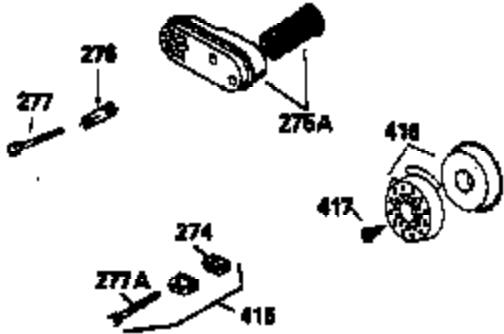

ILLUSTRATION SHOWS TYPICAL PARTS ONLY. ORDER BY PART NUMBER. PARTS NOT LISTED ARE SUPPLIED BY OEM.

VIEW 3 OF 3

Ref #	Part Number	Qty	Description
12A	36558	1	Breather Cover & Tube (Incl. 12B)
19	35998	1	Extension Spring
69	35261	1	* Mounting Flange Gasket
92	650815	1	Belleville Washer
127	650691	2	Washer
129	650818	2	Screw, 5/16-18 x 1-1/2"
182	6201	2	Screw, 1/4-28 x 7/8"
185	36544	1	Intake Pipe
186	36255	1	Governor Link
191	36559	1	S.E. Brake Bracket (Incl. 195)
223	650451	2	Screw, 1/4-20 x 1"
238	650932	2	Screw, 10-32 x 49/64"
241	35797	1	Air Cleaner Collar
245	35066	1	Air Cleaner Filter
250	35986	1	Air Cleaner Cover
277	650988	2	Screw, 1/4-20 x 2-5/16"
370A	36261	1	Lubrication Decal
416	36085	1	Spark Arrestor Kit (Incl. 417)(Optional)
417	650760	1	Screw, 8-32 x 3/8" (Optional)