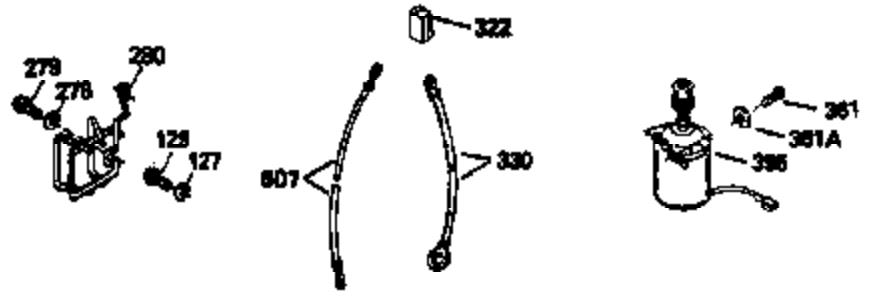

ILLUSTRATION SHOWS TYPICAL PARTS ONLY. ORDER BY PART NUMBER. PARTS NOT LISTED ARE SUPPLIED BY OEM.

VIEW 3 OF 3

Ref #	Part Number	Qty	Description
12A	36558	1	Breather Cover & Tube (Incl. 12B)
19	35998	1	Extension Spring
69	35261	1	* Mounting Flange Gasket
92	650815	1	Belleville Washer
127	650691	2	Washer
129	650818	2	Screw, 5/16-18 x 1-1/2"
182	6201	2	Screw, 1/4-28 x 7/8"
185	36544	1	Intake Pipe
186	36255	1	Governor Link
191	36559	1	S.E. Brake Bracket (Incl. 195)
223	650451	2	Screw, 1/4-20 x 1"
238	650932	2	Screw, 10-32 x 49/64"
241	35797	1	Air Cleaner Collar
245	35066	1	Air Cleaner Filter
250	35986	1	Air Cleaner Cover
277	650988	2	Screw, 1/4-20 x 2-5/16"
370A	36261	1	Lubrication Decal
416	36085	1	Spark Arrestor Kit (Incl. 417)(Optional)
417	650760	1	Screw, 8-32 x 3/8" (Optional)