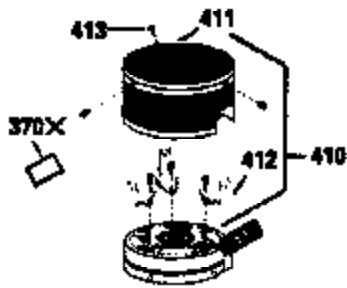

ILLUSTRATION SHOWS TYPICAL PARTS ONLY. ORDER BY PART NUMBER. PARTS NOT LISTED ARE SUPPLIED BY OEM.

VIEW 3 OF 3

Ref #	Part Number	Qty	Description
12A	36558	1	Breather Cover & Tube (Incl. 12B)
19	35998	1	Extension Spring
69	35261	1	* Mounting Flange Gasket
92	650815	1	Belleville Washer
127	650691	2	Washer
129	650818	2	Screw, 5/16-18 x 1-1/2"
182	6201	2	Screw, 1/4-28 x 7/8"
185	36544	1	Intake Pipe
186	36255	1	Governor Link
191	36559	1	S.E. Brake Bracket (Incl. 195)
223	650451	2	Screw, 1/4-20 x 1"
238	650932	2	Screw, 10-32 x 49/64"
241	35797	1	Air Cleaner Collar
245	35066	1	Air Cleaner Filter
250	35986	1	Air Cleaner Cover
277	650988	2	Screw, 1/4-20 x 2-5/16"
370A	36261	1	Lubrication Decal
416	36085	1	Spark Arrestor Kit (Incl. 417)(Optional)
417	650760	1	Screw, 8-32 x 3/8" (Optional)