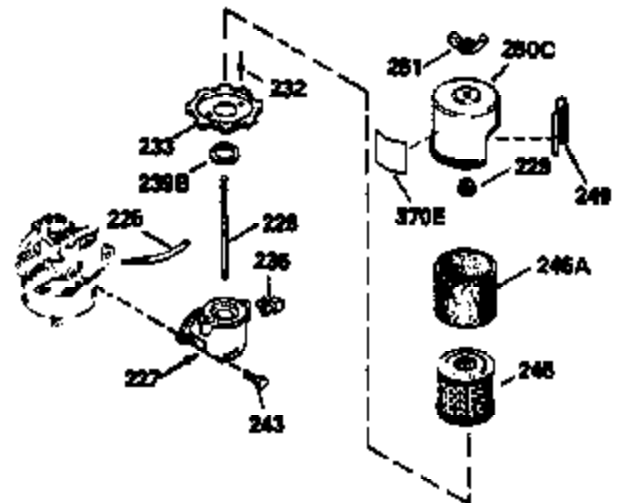

ILLUSTRATION SHOWS TYPICAL PARTS ONLY. ORDER BY PART NUMBER. PARTS NOT LISTED ARE SUPPLIED BY OEM.

VIEW 3 OF 3

Ref #	Part Number	Qty	Description
12A	36558	1	Breather Cover & Tube (Incl. 12B)
19	35998	1	Extension Spring
69	35261	1	* Mounting Flange Gasket
92	650815	1	Belleville Washer
127	650691	2	Washer
129	650818	2	Screw, 5/16-18 x 1-1/2"
182	6201	2	Screw, 1/4-28 x 7/8"
185	36544	1	Intake Pipe
186	36255	1	Governor Link
191	36559	1	S.E. Brake Bracket (Incl. 195)
223	650451	2	Screw, 1/4-20 x 1"
238	650932	2	Screw, 10-32 x 49/64"
241	35797	1	Air Cleaner Collar
245	35066	1	Air Cleaner Filter
250	35986	1	Air Cleaner Cover
277	650988	2	Screw, 1/4-20 x 2-5/16"
370A	36261	1	Lubrication Decal
416	36085	1	Spark Arrestor Kit (Incl. 417)(Optional)
417	650760	1	Screw, 8-32 x 3/8" (Optional)