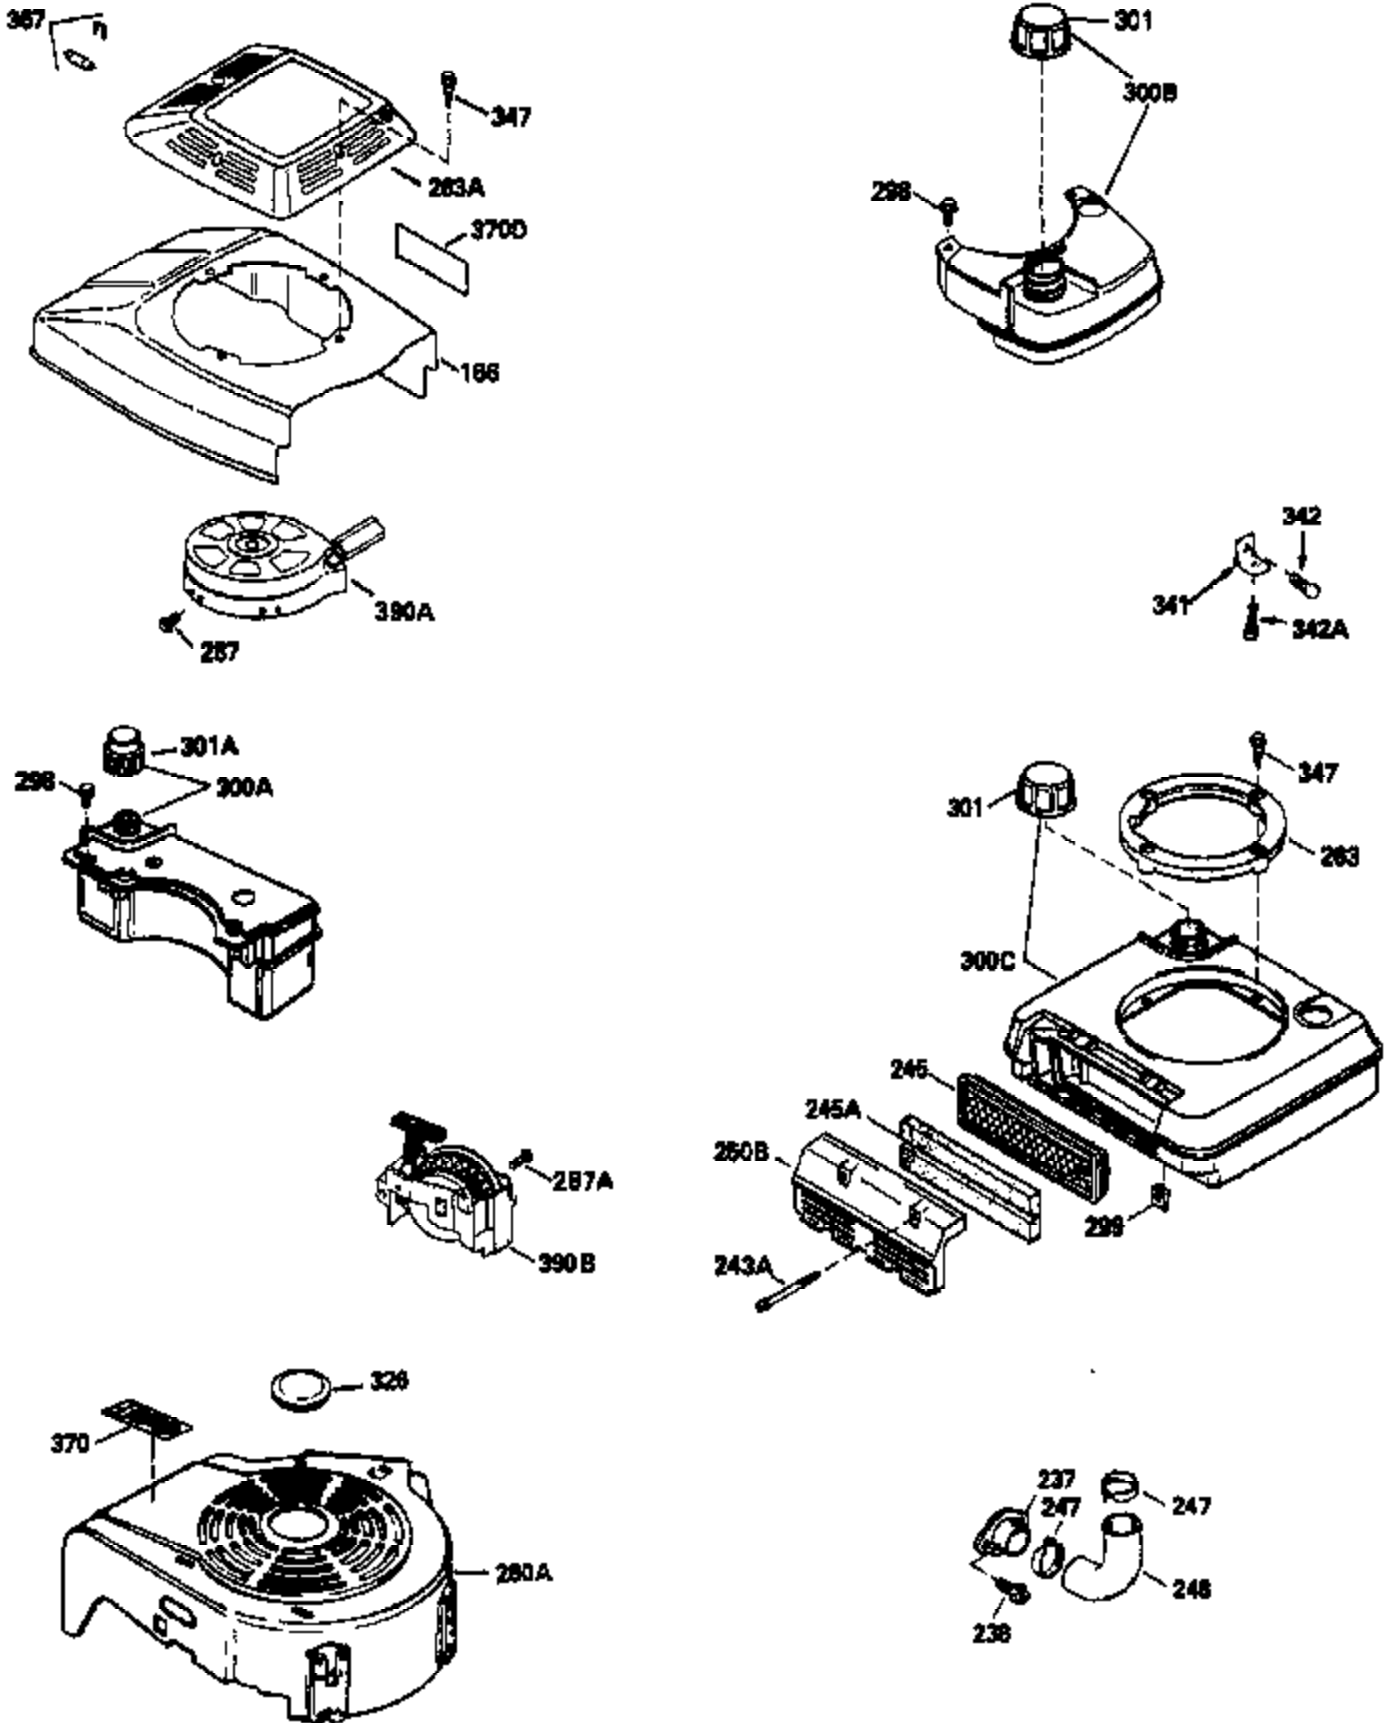

ILLUSTRATION SHOWS TYPICAL PARTS ONLY. ORDER BY PART NUMBER. PARTS NOT LISTED ARE SUPPLIED BY OEM.

VIEW 2 OF 3

Ref #	Part Number	Qty	Description
12A	36558	1	Breather Cover & Tube (Incl. 12B)
92	650815	1	Belleville Washer
191	36559	1	S.E. Brake Bracket (Incl. 195)
238	650932	2	Screw, 10-32 x 49/64"
245	35066	1	Air Cleaner Filter
287	650926	2	Screw, 8-32 x 21/64"
301	35355	1	Fuel Cap
370A	36261	1	Lubrication Decal
390	590702	1	Rewind Starter (NOTE: This engine could have been built with 590739 starter. Refer to the design of the rope pulley strength ribs for part identification. Individual starter parts do not interchange. Refer to service bulletin 116.)