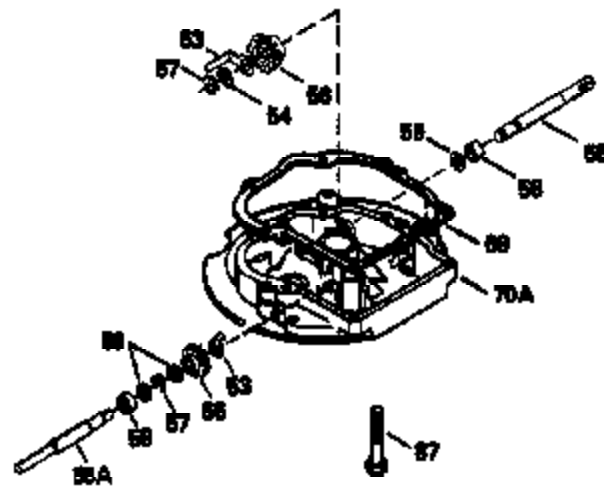

ILLUSTRATION SHOWS TYPICAL PARTS ONLY. ORDER BY PART NUMBER. PARTS NOT LISTED ARE SUPPLIED BY OEM.

VIEW 3 OF 3

Ref #	Part Number	Qty	Description
12A	36558	1	Breather Cover & Tube (Incl. 12B)
19	35998	1	Extension Spring
69	35261	1	* Mounting Flange Gasket
92	650815	1	Belleville Washer
127	650691	2	Washer
129	650818	2	Screw, 5/16-18 x 1-1/2"
182	6201	2	Screw, 1/4-28 x 7/8"
185	36544	1	Intake Pipe
186	36255	1	Governor Link
191	36559	1	S.E. Brake Bracket (Incl. 195)
223	650451	2	Screw, 1/4-20 x 1"
238	650932	2	Screw, 10-32 x 49/64"
241	35797	1	Air Cleaner Collar
245	35066	1	Air Cleaner Filter
250	35986	1	Air Cleaner Cover
277	650988	2	Screw, 1/4-20 x 2-5/16"
370A	36261	1	Lubrication Decal
416	36085	1	Spark Arrestor Kit (Incl. 417)(Optional)
417	650760	1	Screw, 8-32 x 3/8" (Optional)