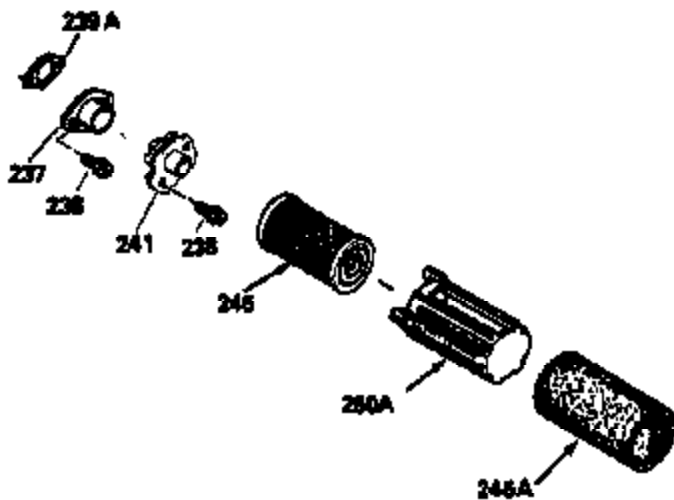

ILLUSTRATION SHOWS TYPICAL PARTS ONLY. ORDER BY PART NUMBER. PARTS NOT LISTED ARE SUPPLIED BY OEM.

VIEW 3 OF 3

Ref #	Part Number	Qty	Description
12A	36558	1	Breather Cover & Tube (Incl. 12B)
19	35998	1	Extension Spring
69	35261	1	* Mounting Flange Gasket
92	650815	1	Belleville Washer
127	650691	2	Washer
129	650818	2	Screw, 5/16-18 x 1-1/2"
182	6201	2	Screw, 1/4-28 x 7/8"
185	36544	1	Intake Pipe
186	36255	1	Governor Link
191	36559	1	S.E. Brake Bracket (Incl. 195)
223	650451	2	Screw, 1/4-20 x 1"
238	650932	2	Screw, 10-32 x 49/64"
241	35797	1	Air Cleaner Collar
245	35066	1	Air Cleaner Filter
250	35986	1	Air Cleaner Cover
277	650988	2	Screw, 1/4-20 x 2-5/16"
370A	36261	1	Lubrication Decal
416	36085	1	Spark Arrestor Kit (Incl. 417)(Optional)
417	650760	1	Screw, 8-32 x 3/8" (Optional)