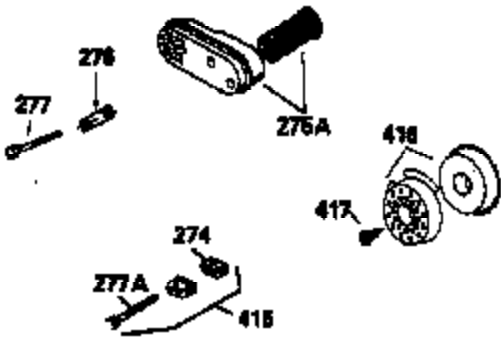

ILLUSTRATION SHOWS TYPICAL PARTS ONLY. ORDER BY PART NUMBER. PARTS NOT LISTED ARE SUPPLIED BY OEM.

VIEW 3 OF 3

Ref #	Part Number	Qty	Description
19	36281	1	Extension Spring
69	35261	1	* Mounting Flange Gasket
92	650815	1	Belleville Washer
182	6201	2	Screw, 1/4-28 x 7/8"
185	31384A	1	Intake Pipe (Incl. 224)
186	34337	1	Governor Link
191	35039B	1	S.E. Brake Bracket (Incl. 195)
223	650451	2	Screw, 1/4-20 x 1"
238	650932	2	Screw, 10-32 x 49/64"
241	35797	1	Air Cleaner Collar
245	35066	1	Air Cleaner Filter
250	35065	1	Air Cleaner Cover
277	650988	2	Screw, 1/4-20 x 2-5/16"
370A	35167	1	Control Decal