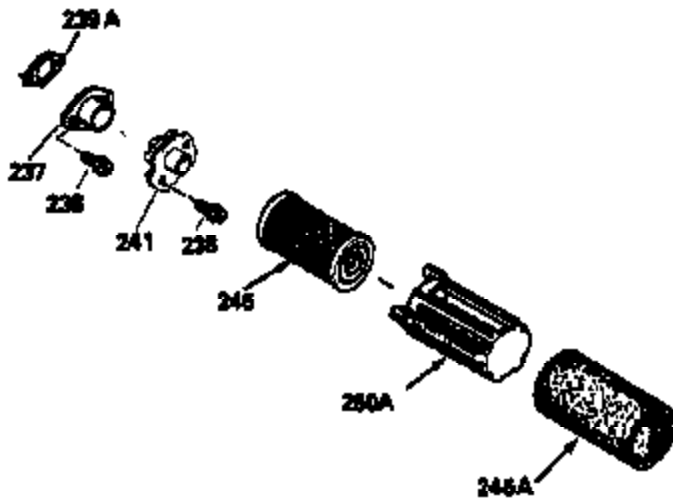

ILLUSTRATION SHOWS TYPICAL PARTS ONLY. ORDER BY PART NUMBER. PARTS NOT LISTED ARE SUPPLIED BY OEM.

VIEW 3 OF 3

Ref #	Part Number	Qty	Description
19	36281	1	Extension Spring
69	35261	1	* Mounting Flange Gasket
92	650815	1	Belleville Washer
182	6201	2	Screw, 1/4-28 x 7/8"
185	31384A	1	Intake Pipe (Incl. 224)
186	34337	1	Governor Link
191	35039B	1	S.E. Brake Bracket (Incl. 195)
223	650451	2	Screw, 1/4-20 x 1"
238	650932	2	Screw, 10-32 x 49/64"
241	35797	1	Air Cleaner Collar
245	35066	1	Air Cleaner Filter
250	35065	1	Air Cleaner Cover
277	650988	2	Screw, 1/4-20 x 2-5/16"
370A	35167	1	Control Decal