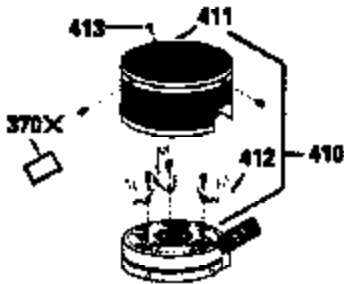

ILLUSTRATION SHOWS TYPICAL PARTS ONLY. ORDER BY PART NUMBER. PARTS NOT LISTED ARE SUPPLIED BY OEM.

VIEW 3 OF 3

Ref #	Part Number	Qty	Description
19	36281	1	Extension Spring
69	35261	1	* Mounting Flange Gasket
92	650815	1	Belleville Washer
182	6201	2	Screw, 1/4-28 x 7/8"
185	31384A	1	Intake Pipe (Incl. 224)
186	34337	1	Governor Link
191	35039B	1	S.E. Brake Bracket (Incl. 195)
223	650451	2	Screw, 1/4-20 x 1"
238	650932	2	Screw, 10-32 x 49/64"
241	35797	1	Air Cleaner Collar
245	35066	1	Air Cleaner Filter
250	35065	1	Air Cleaner Cover
277	650988	2	Screw, 1/4-20 x 2-5/16"
370A	35167	1	Control Decal