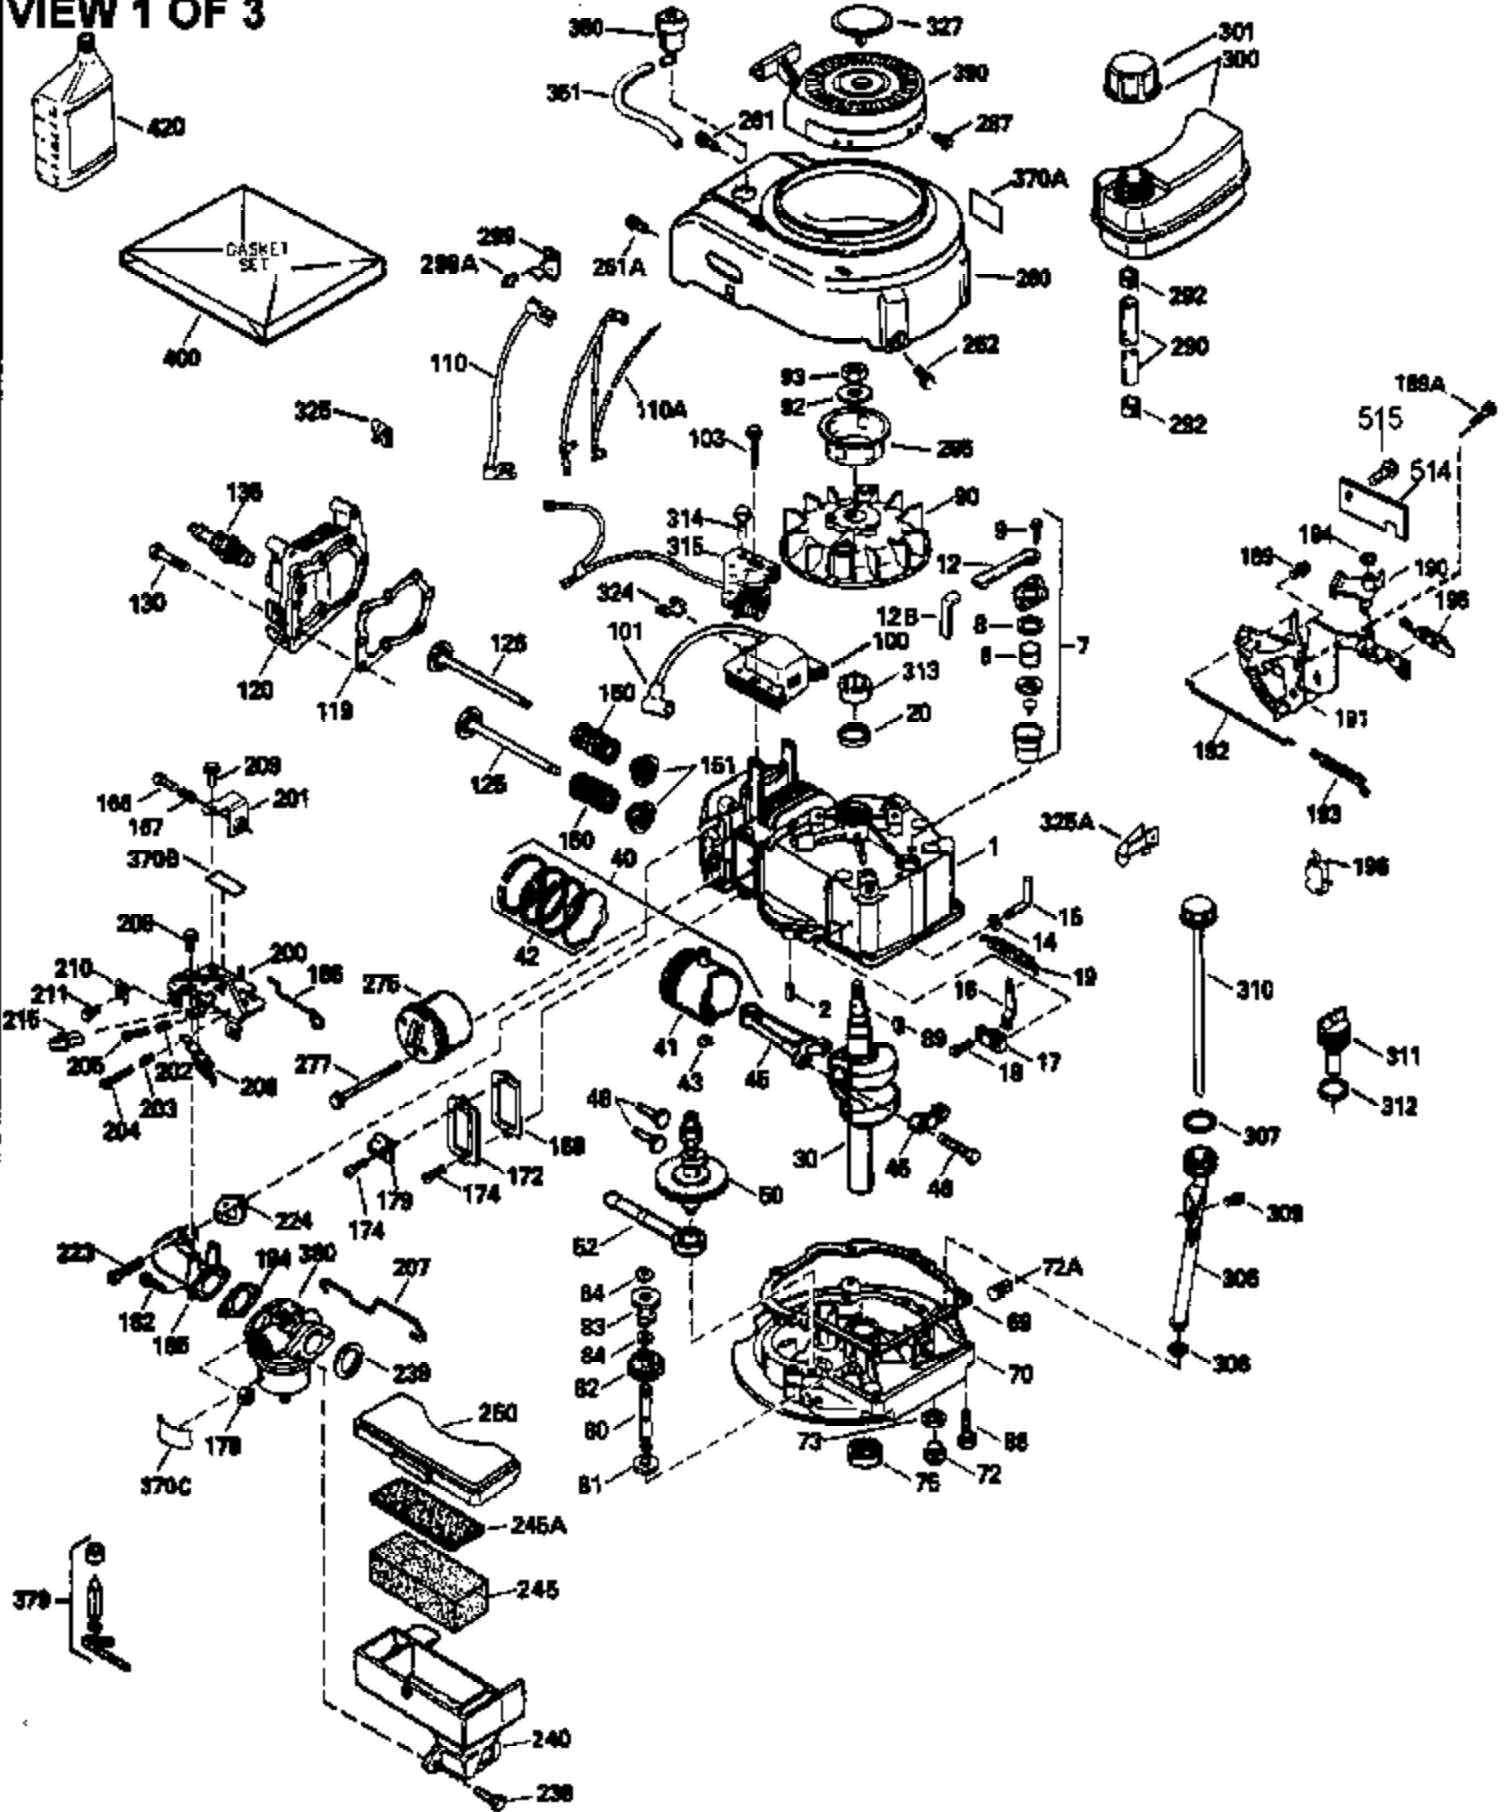

ILLUSTRATION SHOWS TYPICAL PARTS ONLY. ORDER BY PART NUMBER. PARTS NOT LISTED ARE SUPPLIED BY OEM.

VIEW 1 OF 3

Engine Parts List #1

Ref #	Part Number	Qty	Description
	1 36478	1	Cylinder (Incl. 2,20 & 125)
	2 26727	2	Dowel Pin
	6 33734	1	Breather Element
	7 34214A	1	Breather Ass'y. (Incl.6,8,9,12 & 12B)
	8 33735	1	* Breather Gasket
	9 30200	2	Screw, 10-24 x 9/16"
	12 33886	1	Breather Tube
	12B 34695	1	Breather Tube Elbow
	14 28277	1	Washer
	15 30589	1	Governor Rod (Incl. 14)
	16 31383A	1	Governor Lever
	17 31335	1	Governor Lever Clamp
	18 650548	1	Screw, 8-32 x 5/16"
	19 36281	1	Extension Spring
	20 32600	1	Oil Seal
	30 35801	1	Crankshaft
	40 36073	1	Piston, Pin & Ring Set (Std.)
	40 36074	1	Piston, Pin & Ring Set (.010" OS)
	40 36075	1	Piston, Pin & Ring Set (.020" OS)
	41 36070	1	Piston & Pin Ass'y. (Std.) (Incl. 43)
	41 36071	1	Piston & Pin Ass'y. (.010" OS) (Incl. 43)
	41 36072	1	Piston & Pin Ass'y. (.020" OS) (Incl. 43)
	42 36076	1	Ring Set (Std.)
	42 36077	1	Ring Set (.010" OS)
	42 36078	1	Ring Set (.020" OS)
	43 20381	2	Piston Pin Retaining Ring
	45 32875	1	Connecting Rod Ass'y. (Incl. 46)
	46 32610A	2	Connecting Rod Bolt
	48 27241	2	Valve Lifter
	50 35992	1	Camshaft (MCR)
	52 29914	1	Oil Pump Ass'y.
	69 35261	1	* Mounting Flange Gasket
	70 34311D	1	Mounting Flange (Incl. 72 thru 83)
	72 30572	1	Oil Drain Plug
	73 28833	1	Drain Plug Gasket
	75 27897	1	Oil Seal
	80 30574A	1	Governor Shaft
	81 30590A	1	Washer
	82 30591	1	Governor Gear Ass'y. (Incl. 81)
	83 30588A	1	Governor Spool
	86 650488	6	Screw, 1/4-20 x 1-1/4"
	89 611004	1	Flywheel Key
	90 611109	1	Flywheel
	92 650815	1	Belleville Washer
	93 650816	1	Flywheel Nut
	100 34443A	1	Solid State Ignition
	101 610118	1	Spark Plug Cover
	103 650814	2	Screw, Torx T-15, 10-24 x 1"
	110 34961	1	Ground Wire
	119 36477	1	* Cylinder Head Gasket
	120 36476	1	Cylinder Head
	125 36471	1	Exhaust Valve (Std.) (Incl. 151)
	125 36472	1	Exhaust Valve (1/32" OS) (Incl. 151)
	126 29314B	1	Intake Valve (Std.) (Incl. 151)
	126 29315C	1	Intake Valve (1/32" OS) (Incl. 151)
	130 6021A	8	Screw, 5/16-18 x 1-1/2"
	135 35395	1	Resistor Spark Plug (RJ19LM)
	150 35991	2	Valve Spring