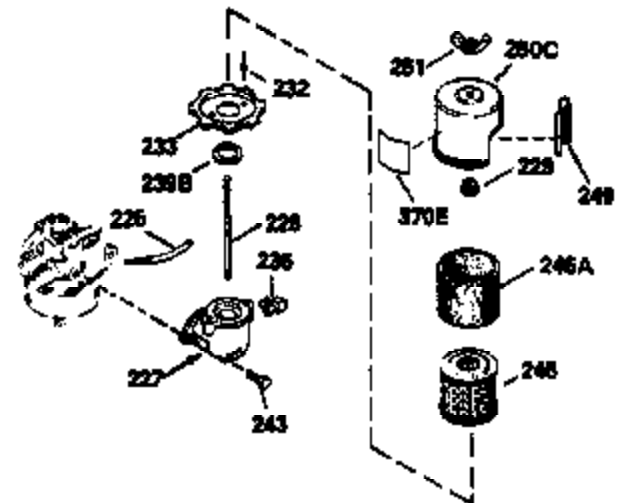

ILLUSTRATION SHOWS TYPICAL PARTS ONLY. ORDER BY PART NUMBER. PARTS NOT LISTED ARE SUPPLIED BY OEM.

VIEW 3 OF 3

Ref #	Part Number	Qty	Description
19	36281	1	Extension Spring
69	35261	1	* Mounting Flange Gasket
92	650815	1	Belleville Washer
182	6201	2	Screw, 1/4-28 x 7/8"
185	31384A	1	Intake Pipe (Incl. 224)
186	34337	1	Governor Link
191	35039B	1	S.E. Brake Bracket (Incl. 195)
223	650451	2	Screw, 1/4-20 x 1"
238	650932	2	Screw, 10-32 x 49/64"
241	35797	1	Air Cleaner Collar
245	35066	1	Air Cleaner Filter
250	35065	1	Air Cleaner Cover
277	650988	2	Screw, 1/4-20 x 2-5/16"
370A	35167	1	Control Decal