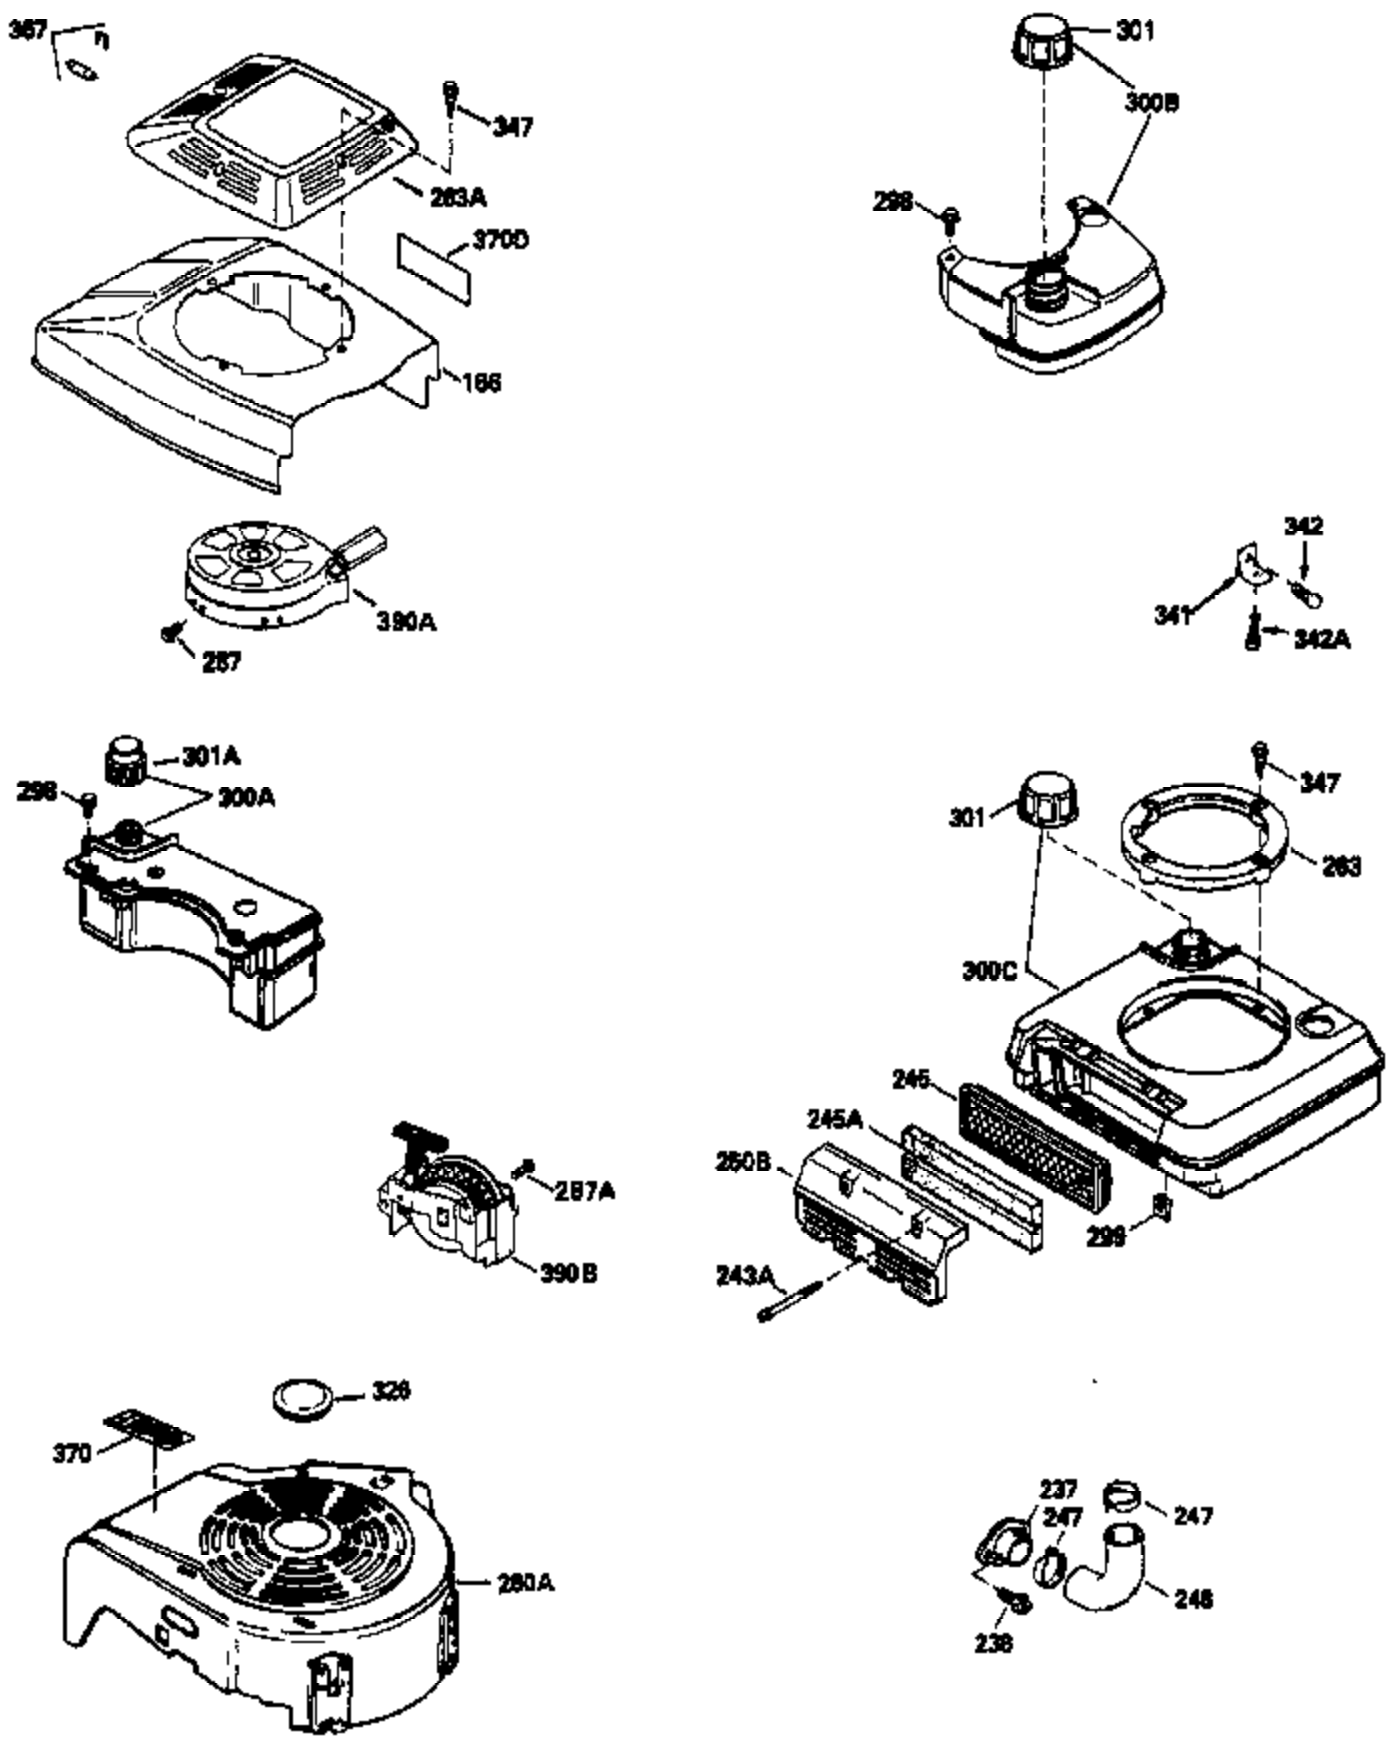

ILLUSTRATION SHOWS TYPICAL PARTS ONLY. ORDER BY PART NUMBER. PARTS NOT LISTED ARE SUPPLIED BY OEM.
VIEW 2 OF 3

Ref #	Part Number	Qty	Description
92	650815	1	Belleville Washer
166	35827	1	Engine Shroud
191	35039B	1	S.E. Brake Bracket (Incl. 195)
238	650932	2	Screw, 10-32 x 49/64"
245	35066	1	Air Cleaner Filter
263	35821	1	Starter Grill
275B	391020		Spark Arrestor Muffler (Optional)(Inc l. 277A)
287	650926	2	Screw, 8-32 x 21/64"
301	35355	1	Fuel Cap
347	650898	4	Screw, 10-32 x 27/32"
370A	35167	1	Instruction Decal
370	36261	1	Instruction Decal
390	590702	1	Rewind Starter (NOTE: This engine could have been built with 590637 starter. Refer to the design of the air intake louvers for part identification. Individual starter parts do not interchange.)