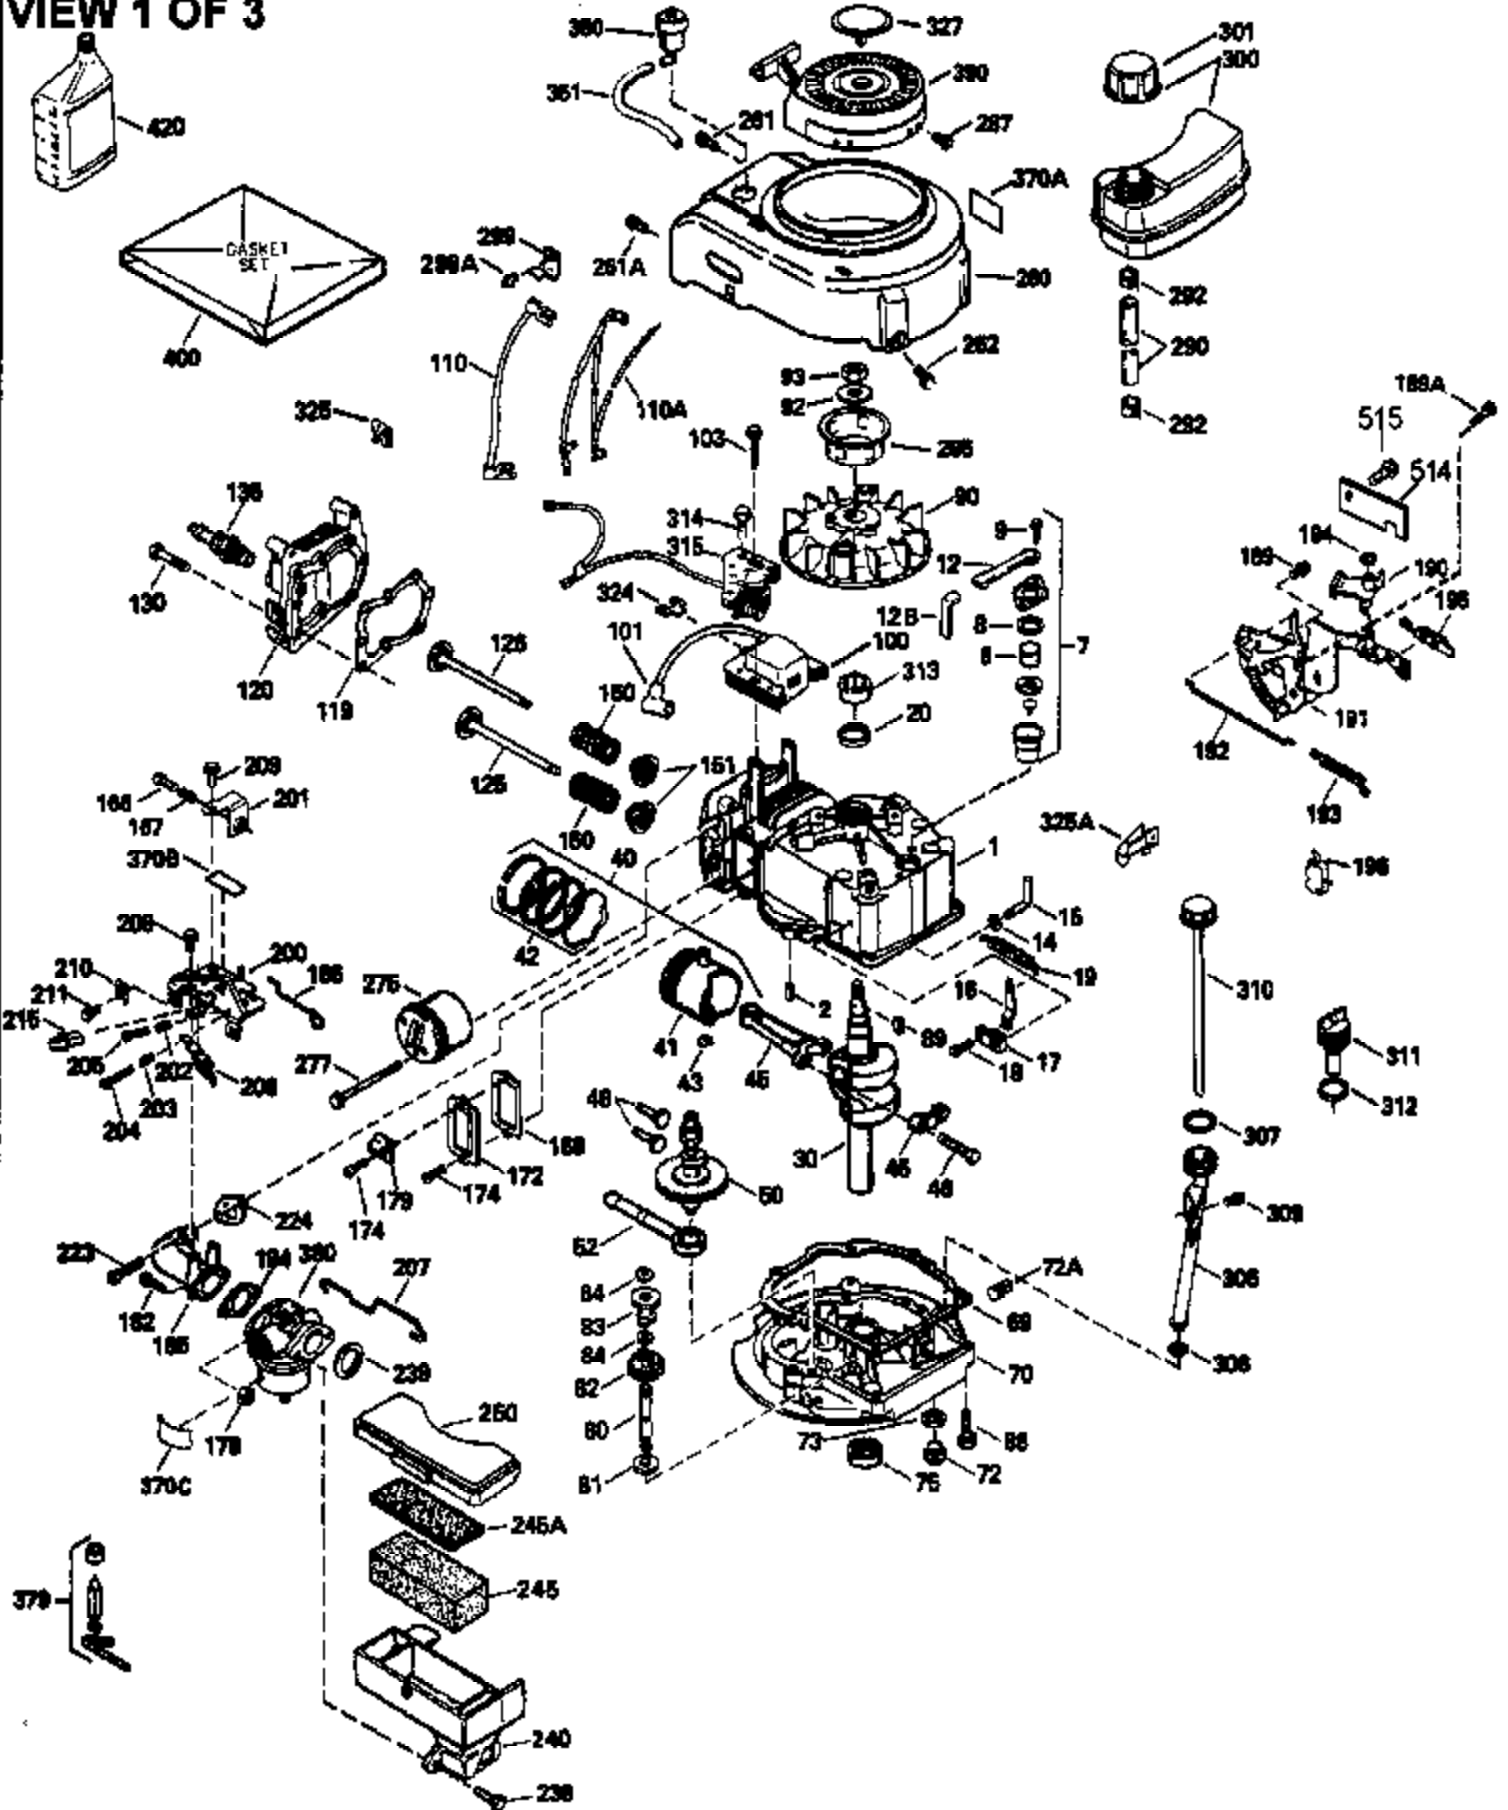

## Engine Parts List #1

Ref #	Part Number	Qty	Description
1	36478	1	Cylinder (Incl. 2 & 20)
2	26727	2	Dowel Pin
6	33734	1	Breather Element
7	34214A	1	Breather Ass'y. (Incl. 6,8,9,12,12B)
8	33735	1	* Breather Gasket
9	30200	2	Screw, 10-24 x 9/16"
12	33886	1	Breather Tube
12B	34695	1	Breather Tube Elbow
14	28277	1	Washer
15	30589	1	Governor Rod (Incl. 14)
16	31383A	1	Governor Lever
17	31335	1	Governor Lever Clamp
18	650548	1	Screw, 8-32 x 5/16"
19	36281	1	Extension Spring
20	32600	1	Oil Seal
30	35801	1	Crankshaft
40	36073	1	Piston, Pin & Ring Set (Std.)
40	36074	1	Piston, Pin & Ring Set (.010" OS)
40	36075	1	Piston, Pin & Ring Set (.020" OS)
41	36070	1	Piston & Pin Ass'y. (Std.) (Incl. 43)
41	36071	1	Piston & Pin Ass'y. (.010" OS) (Incl. 43)
41	36072	1	Piston & Pin Ass'y. (.020" OS) (Incl. 43)
42	36076	1	Ring Set (Std.)
42	36077	1	Ring Set (.010" OS)
42	36078	1	Ring Set (.020" OS)
43	20381	2	Piston Pin Retaining Ring
45	32875	1	Connecting Rod Ass'y. (Incl. 46)
46	32610A	2	Connecting Rod Bolt
48	27241	2	Valve Lifter
50	35992	1	Camshaft (MCR)
52	29914	1	Oil Pump Ass'y.
69	35261	1	* Mounting Flange Gasket
70	34311D	1	Mounting Flange (Incl. 72 thru 83)
72	30572	1	Oil Drain Plug
73	28833	1	Oil Drain Plug Gasket
75	27897	1	Oil Seal
80	30574A	1	Governor Shaft
81	30590A	1	Washer
82	30591	1	Governor Gear Ass'y. (Incl. 81)
83	30588A	1	Governor Spool
86	650488	6	Screw, 1/4-20 x 1-1/4"
89	611004	1	Flywheel Key
90	611109	1	Flywheel
92	650815	1	Belleville Washer
93	650816	1	Flywheel Nut
100	34443A	1	Solid State Ignition
101	610118	1	Spark Plug Cover
103	650814	2	Screw, Torx T-15, 10-24 x 1"
110	34961	1	Ground Wire
119	36477	1	* Cylinder Head Gasket
120	36476	1	Cylinder Head
125	36471	1	Exhaust Valve (Std.) (Incl. 151)
125	36472	1	Exhaust Valve (1/32" OS) (Incl. 151)
126	29314B	1	Intake Valve (Std.) (Incl. 151)
126	29315C	1	Intake Valve (1/32" OS) (Incl. 151)
130	6021A	8	Screw, 5/16-18 x 1-1/2"
135	35395	1	Resistor Spark Plug (RJ19LM)
150	35991	2	Valve Spring