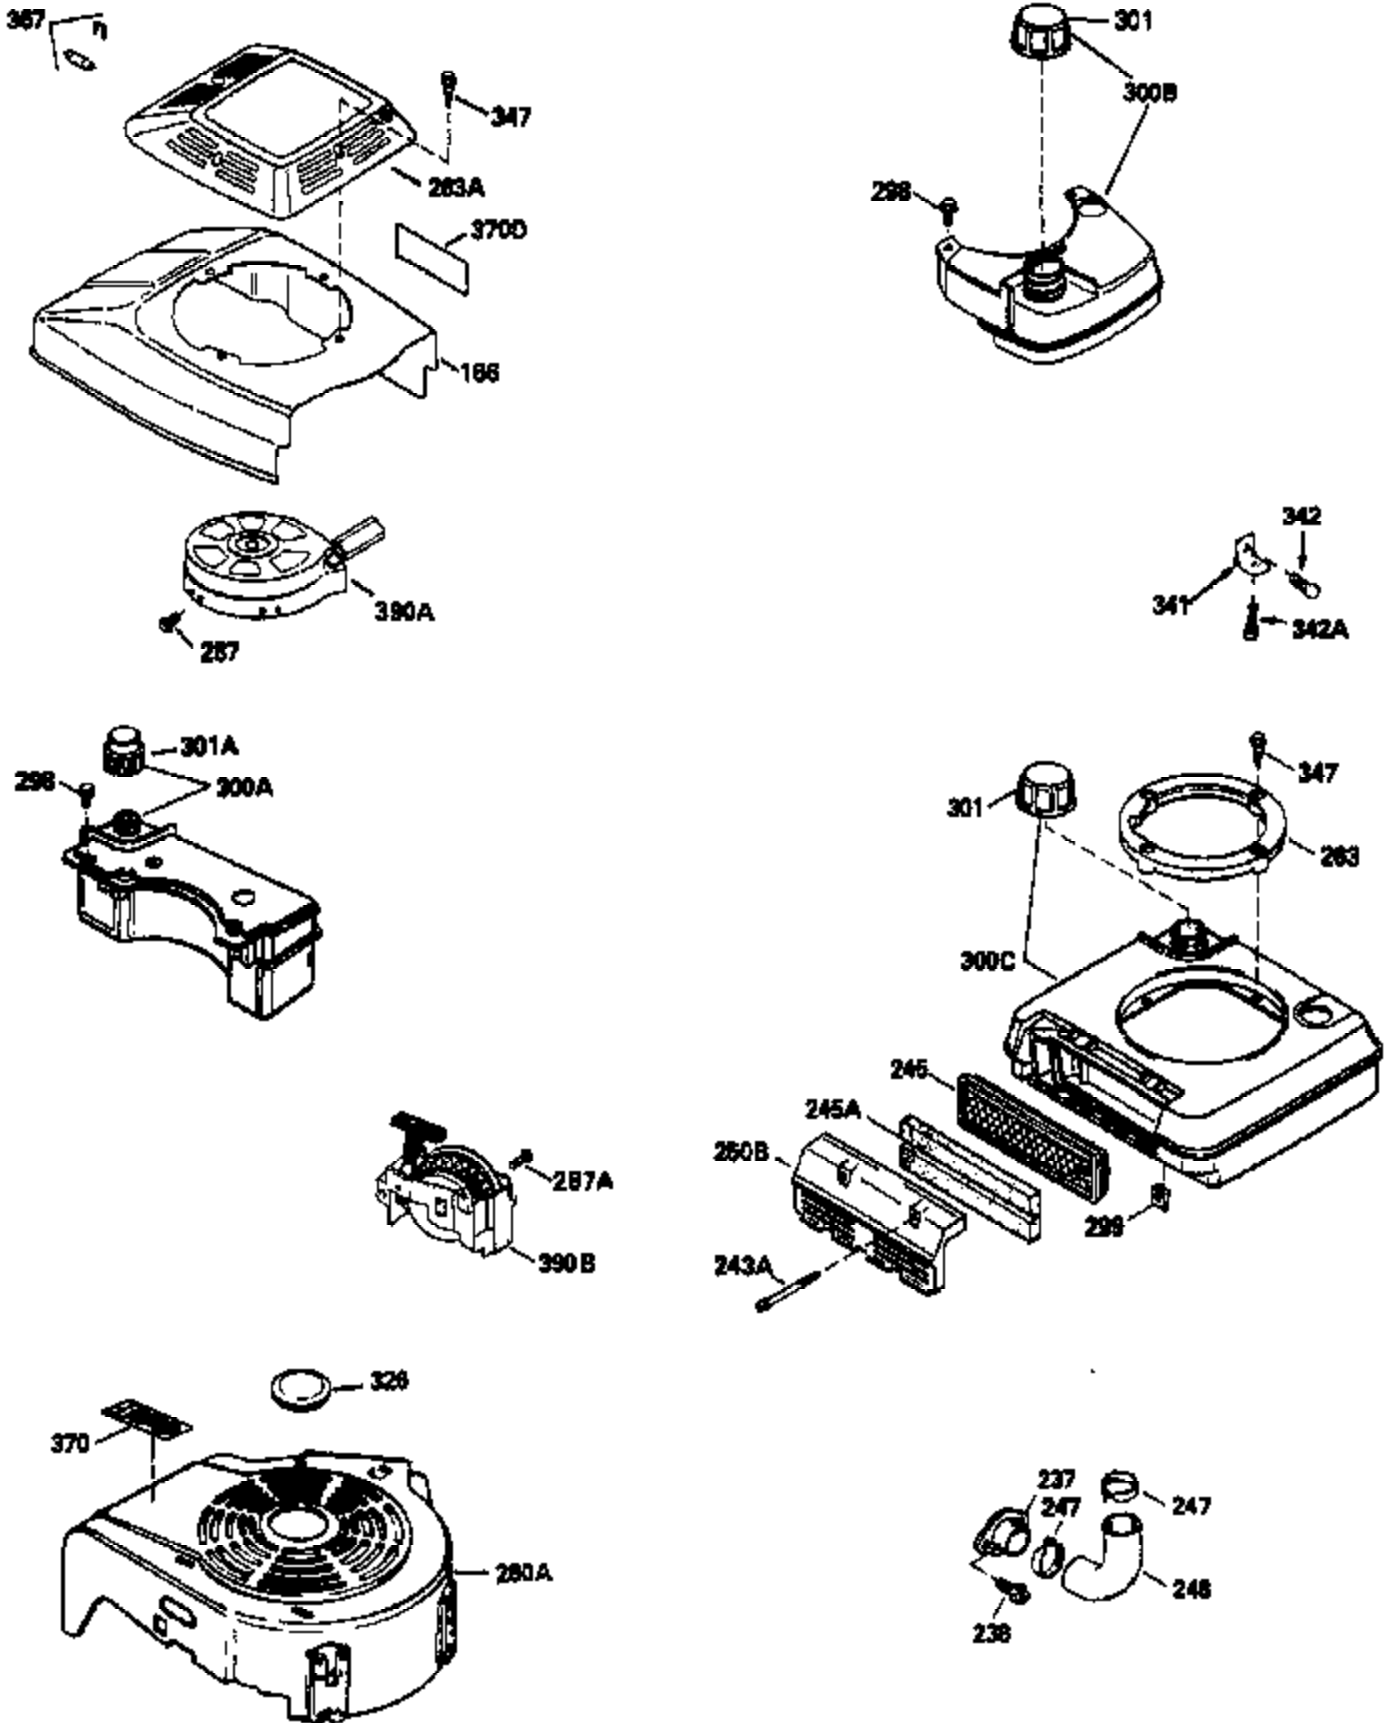

Ref #	Part Number	Qty	Description
151	31673	2	Valve Spring Cap
169	27234A	1	* Valve Cover Gasket
172	32755	1	Valve Cover
174	30200	2	Screw, 10-24 x 9/16"
178	29752	2	Nut & Lock Washer, 1/4-28
182	6201	2	Screw, 1/4-28 x 7/8"
184	26756	1	* Carburetor To Intake Pipe Gasket
185	36544	1	Intake Pipe (Incl. 224)
186	34337	1	Governor Link
189	650831	2	Screw, 1/4-20 x 1/2"
191	36559	1	S.E. Brake Bracket (Incl. 195)
195	610973	1	Terminal
196	35035	1	Power Restart Switch
200	35727	1	Control Bracket (Incl. 202 thru 205)
202	36482	1	Compression Spring
203	31342	1	Compression Spring
204	650549	1	Screw, 5-40 x 7/16"
205	650777	1	Screw, 6-32 x 21/32"
207	34336	1	Throttle Link
209	30200	2	Screw, 10-24 x 9/16"
215	35511	1	Control Knob
223	650451	2	Screw, 1/4-20 x 1"
224	34690A	1	* Intake Pipe Gasket
238	650932	2	Screw, 10-32 x 49/64"
239	34338	1	* Air Cleaner Gasket
245	35066	1	Air Cleaner Filter
260	35826	1	Blower Housing
261	30200	2	Screw, 10-24 x 9/16"
262	650831	2	Screw, 1/4-20 x 1/2"
275	36473	1	Muffler (Incl. 277)
277	650988	2	Screw, 1/4-20 x 2-5/16"
285	35000A	1	Starter Cup
287	650926	2	Screw, 8-32 x 21/64"
290	34357	1	Fuel Line
292	26460	2	Fuel Line Clamp
300	35586	1	Fuel Tank (Incl. 292 & 301)
301	35355	1	Fuel Cap
305	35819A	1	Oil Fill Tube
306	34265	1	* "O"-Ring
307	35499	1	"O"-Ring
309	651014	1	Screw, 10-32 x 7/16"
310	35822	1	Dipstick
313	34080	1	Spacer
314	650767	2	Screw, 8-32 x 27/64"
315	34990	1	Alternator Coil
322A	610885	1	Connector Body
325	35249	1	Spring Clip
370B	35167	1	Control Decal
370A	36261	1	Lubrication Decal
380	632681	1	Carburetor (Incl. 184)
390	590702	1	Rewind Starter (NOTE: This engine could have been built with 590637 starter. Refer to the design of the air intake louvers for part identification. Individual starter parts do not interchange.)
400	36481	1	* Gasket Set (Incl. items marked PK in notes) Incl. part #'s 26756 (1), 27234A (1), 33735 (1), 34265 (1), 34338 (1), 34690A (1), 35261 (1), 36477 (1)

ILLUSTRATION SHOWS TYPICAL PARTS ONLY. ORDER BY PART NUMBER. PARTS NOT LISTED ARE SUPPLIED BY OEM.

VIEW 2 OF 3