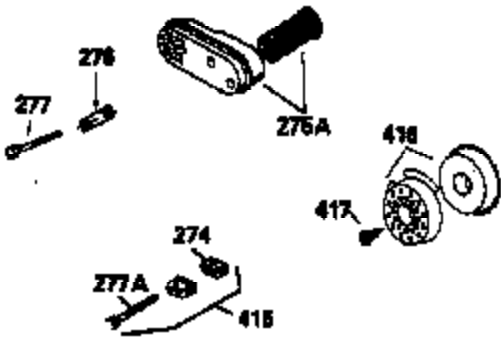

ILLUSTRATION SHOWS TYPICAL PARTS ONLY. ORDER BY PART NUMBER. PARTS NOT LISTED ARE SUPPLIED BY OEM.

VIEW 3 OF 3