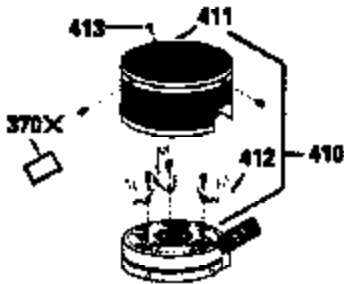

ILLUSTRATION SHOWS TYPICAL PARTS ONLY. ORDER BY PART NUMBER. PARTS NOT LISTED ARE SUPPLIED BY OEM.

VIEW 3 OF 3