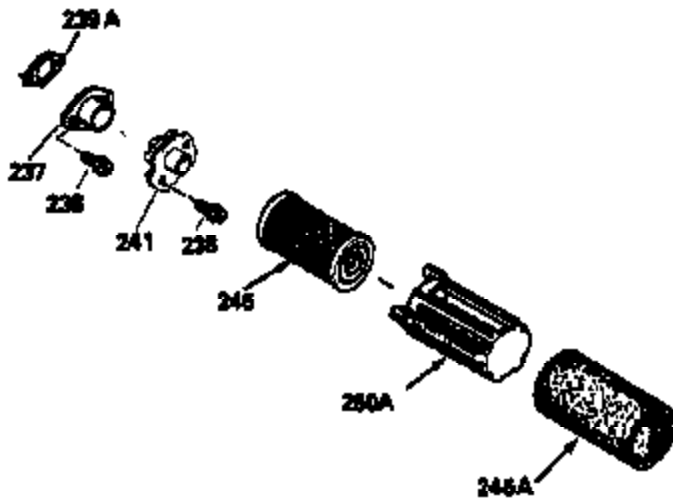

ILLUSTRATION SHOWS TYPICAL PARTS ONLY. ORDER BY PART NUMBER. PARTS NOT LISTED ARE SUPPLIED BY OEM.

VIEW 3 OF 3