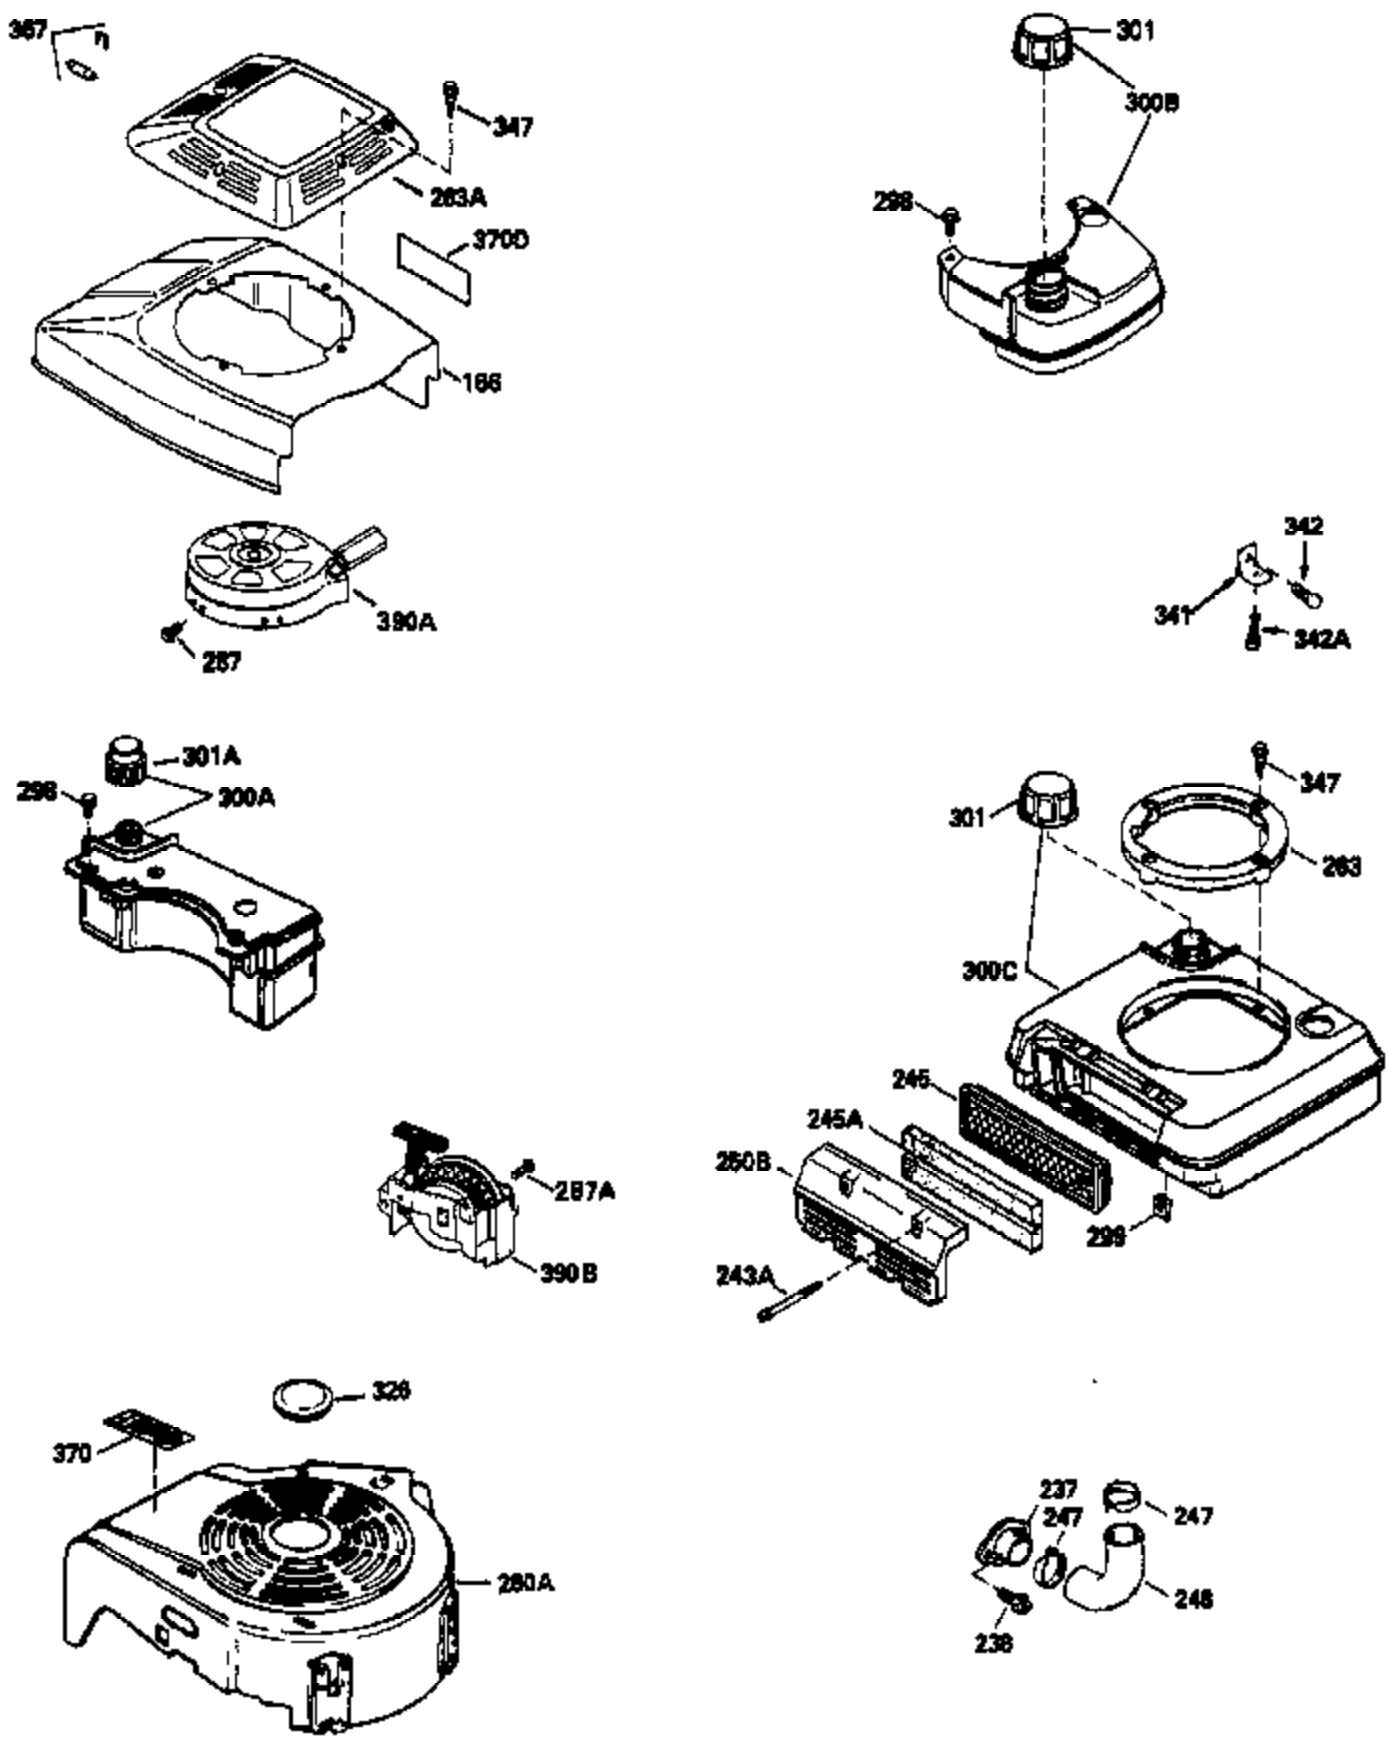

ILLUSTRATION SHOWS TYPICAL PARTS ONLY. ORDER BY PART NUMBER. PARTS NOT LISTED ARE SUPPLIED BY OEM.
VIEW 2 OF 3