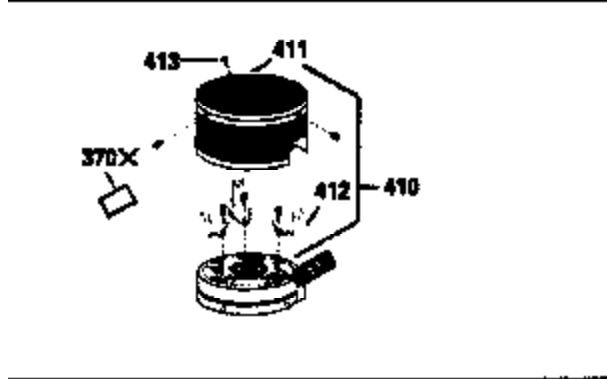

ILLUSTRATION SHOWS TYPICAL PARTS ONLY. ORDER BY PART NUMBER. PARTS NOT LISTED ARE SUPPLIED BY OEM.

VIEW 3 OF 3