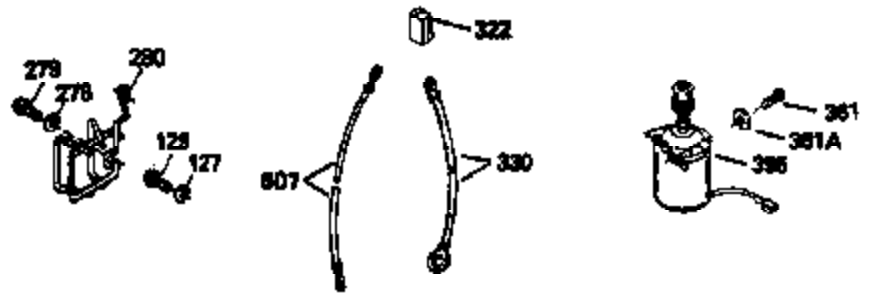

ILLUSTRATION SHOWS TYPICAL PARTS ONLY. ORDER BY PART NUMBER. PARTS NOT LISTED ARE SUPPLIED BY OEM.

VIEW 3 OF 3