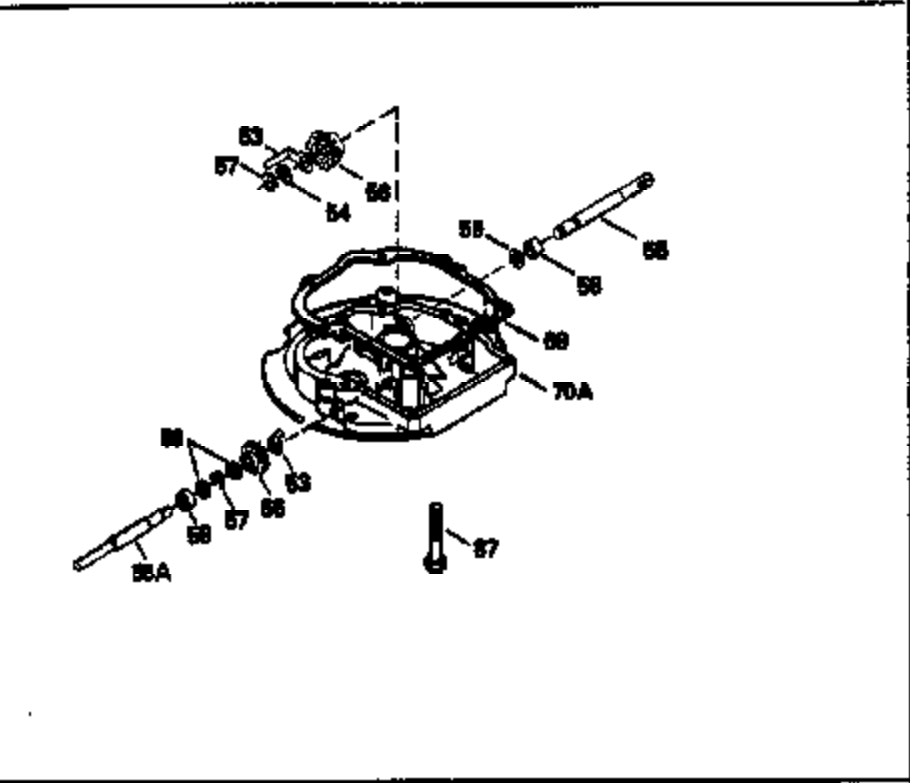

ILLUSTRATION SHOWS TYPICAL PARTS ONLY. ORDER BY PART NUMBER. PARTS NOT LISTED ARE SUPPLIED BY OEM.

VIEW 3 OF 3