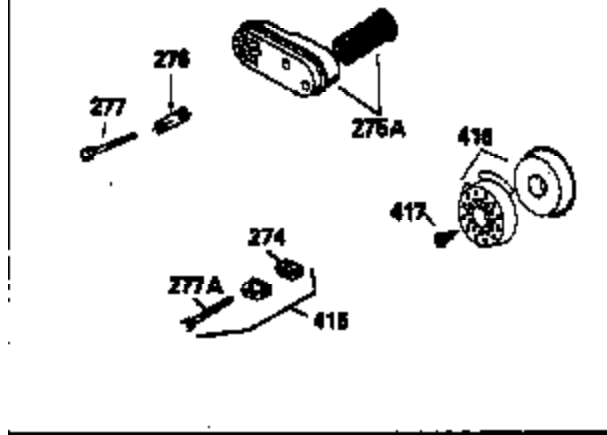

ILLUSTRATION SHOWS TYPICAL PARTS ONLY. ORDER BY PART NUMBER. PARTS NOT LISTED ARE SUPPLIED BY OEM.

VIEW 3 OF 3