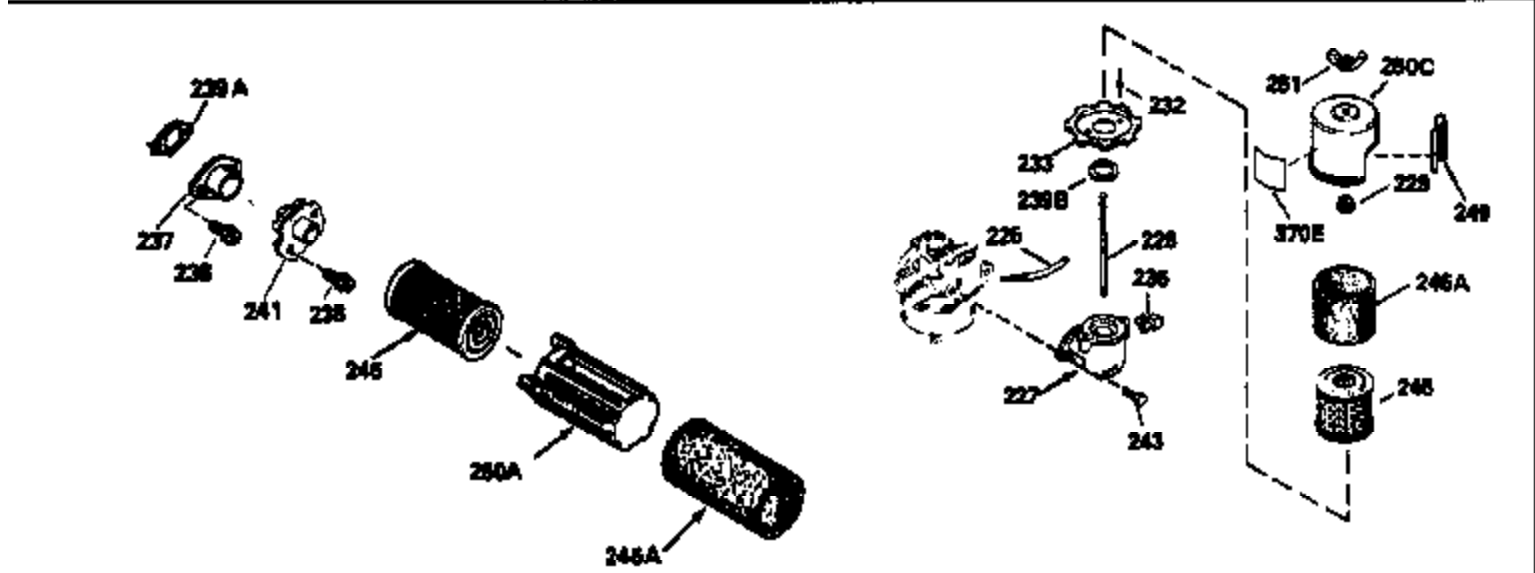

ILLUSTRATION SHOWS TYPICAL PARTS ONLY. ORDER BY PART NUMBER. PARTS NOT LISTED ARE SUPPLIED BY OEM.

VIEW 3 OF 3