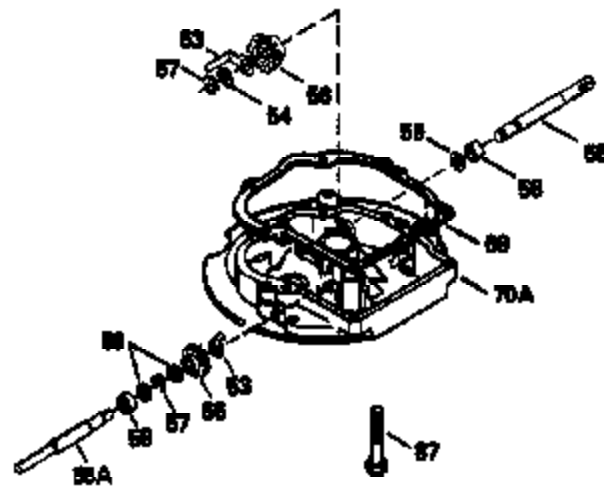

ILLUSTRATION SHOWS TYPICAL PARTS ONLY. ORDER BY PART NUMBER. PARTS NOT LISTED ARE SUPPLIED BY OEM.

VIEW 3 OF 3