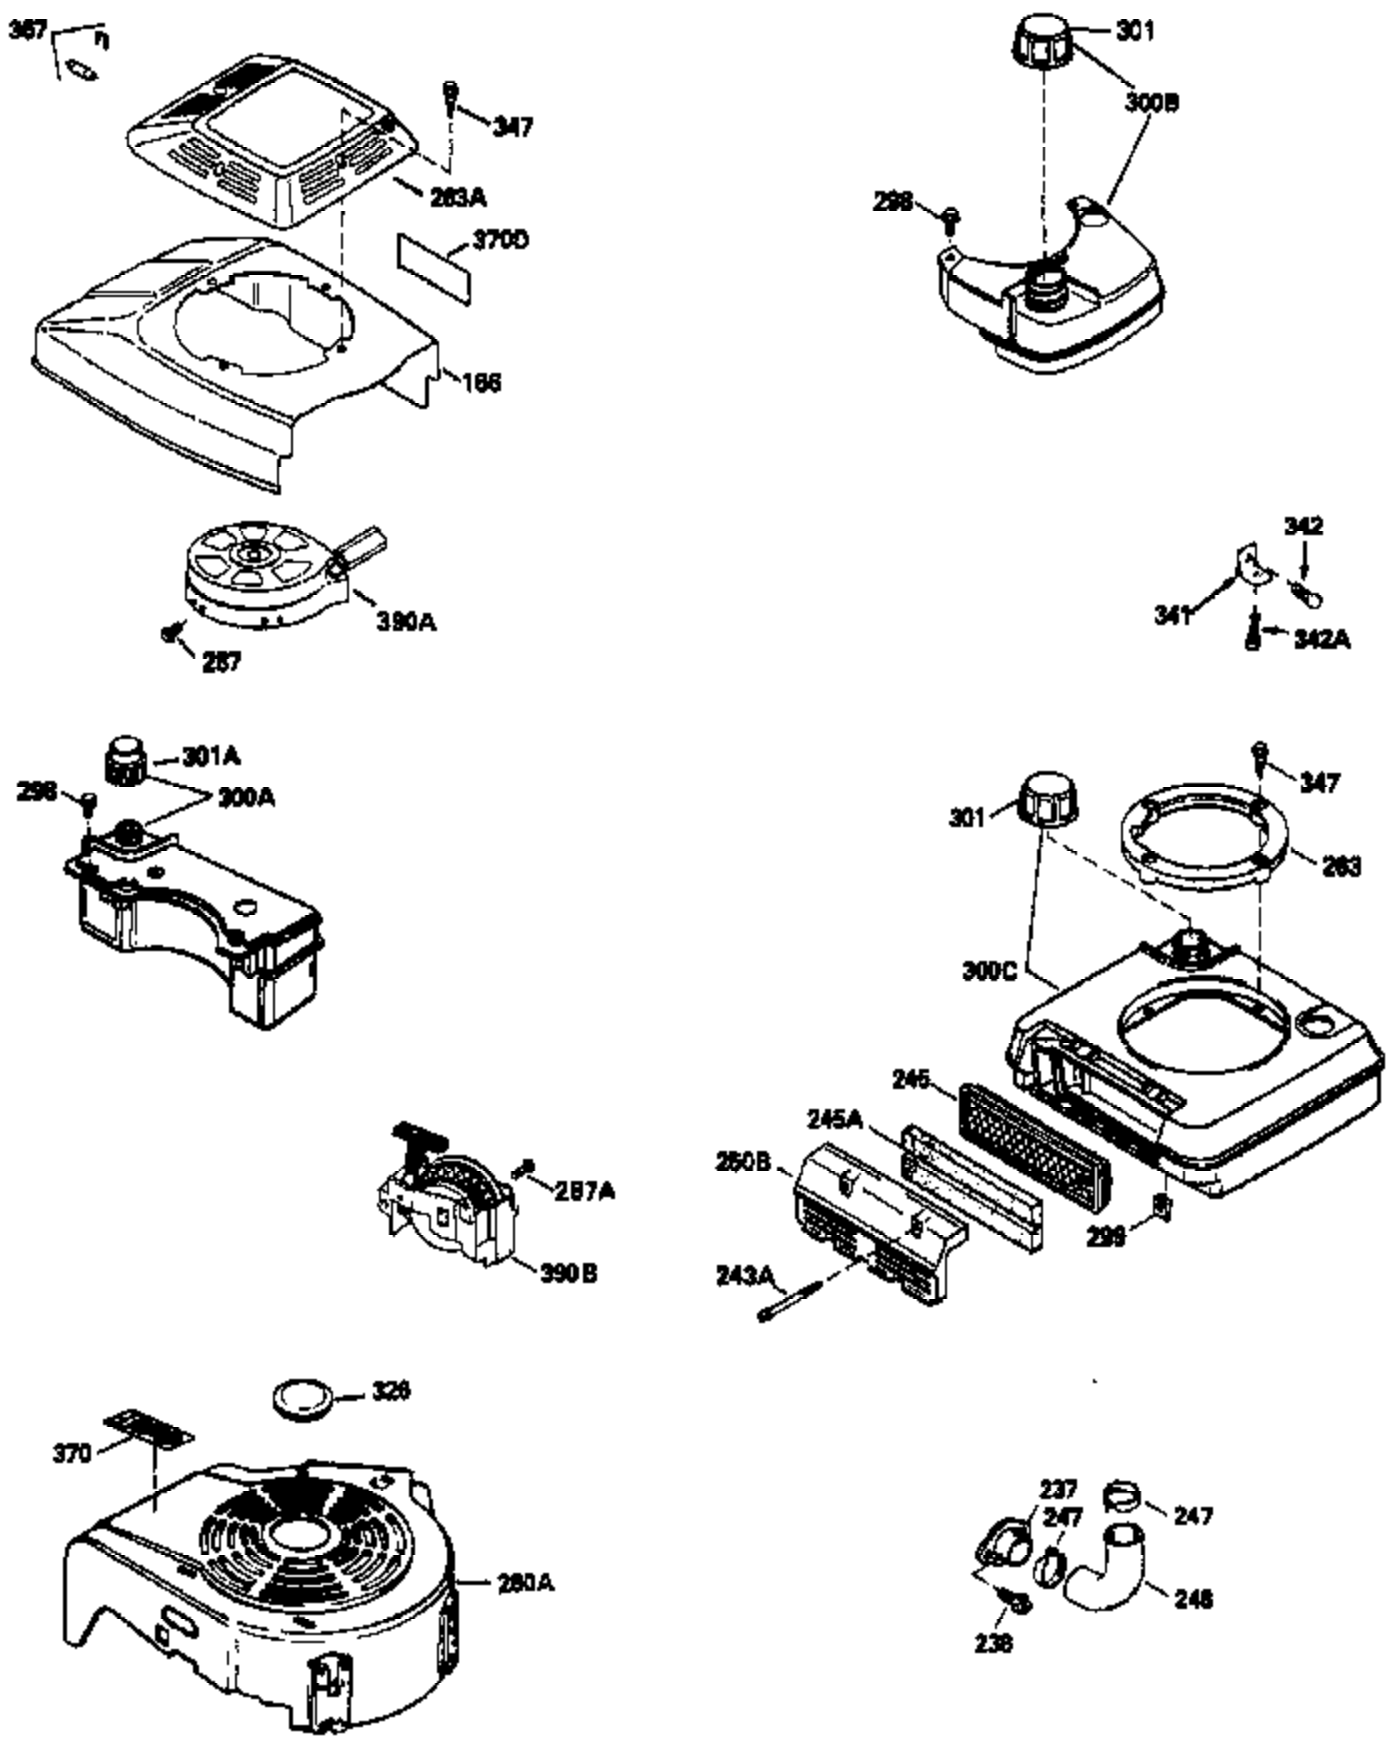

Ref #	Part Number	Qty	Description
172	32755	1	Valve Cover
174	30200	2	Screw, 10-24 x 9/16"
178	29752	2	Nut & Lock Washer, 1/4-28
182	6201	2	Screw, 1/4-28 x 7/8"
184	26756	1	* Carburetor To Intake Pipe Gasket
185	31384A	1	Intake Pipe (Incl. 224)
186	34337	1	Governor Link
189	650839	2	Screw, 1/4-20 x 3/8"
191	36559	1	S.E. Brake Bracket (Incl. 195)
195	610973	1	Terminal
200	35727	1	Control Bracket (Incl. 202 thru 205)
202	36482	1	Compression Spring
203	31342	1	Compression Spring
204	650549	1	Screw, 5-40 x 7/16"
205	650777	1	Screw, 6-32 x 21/32"
207	34336	1	Throttle Link
209	30200	2	Screw, 10-24 x 9/16"
215	35511	1	Control Knob
223	650451	2	Screw, 1/4-20 x 1"
224	34690A	1	* Intake Pipe Gasket
238	650932	2	Screw, 10-32 x 49/64"
239	34338	1	* "O"-Ring
245	35066	1	Air Cleaner Filter
260	35826	1	Blower Housing
261	30200	2	Screw, 10-24 x 9/16"
262	650831	2	Screw, 1/4-20 x 1/2"
275	36473	1	Muffler (Incl. 277)
277	650988	2	Screw, 1/4-20 x 2-5/16"
285	35000A	1	Starter Cup
287	650926	2	Screw, 8-32 x 21/64"
290	34357	1	Fuel Line
292	26460	2	Fuel Line Clamp
300	35586	1	Fuel Tank (Incl. 292 & 301)
301	35355	1	Fuel Cap
305	35819A	1	Oil Fill Tube
306	34265	1	* "O"-Ring
307	35499	1	"O"-Ring
309	651014	1	Screw, 10-32 x 7/16"
310	35822	1	Dipstick
313	34080	1	Spacer
370A	36261	1	Lubrication Decal
370	35167	1	Control Decal
380	632681	1	Carburetor (Incl. 184)
390	590702	1	Rewind Starter (NOTE: This engine could have been built with 590637 starter. Refer to the design of the air intake louvers for part identification. Individual starter parts do not interchange.)
400	36481	1	* Gasket Set (Incl. items marked PK in notes) Incl. part #'s 26756 (1), 27234A (1), 33735 (1), 34265 (1), 34338 (1), 34690A (1), 35261 (1), 36477 (1)

ILLUSTRATION SHOWS TYPICAL PARTS ONLY. ORDER BY PART NUMBER. PARTS NOT LISTED ARE SUPPLIED BY OEM.
VIEW 2 OF 3