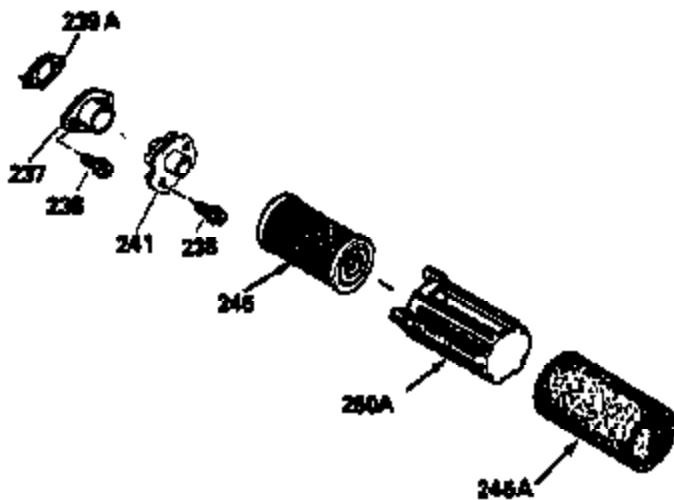

ILLUSTRATION SHOWS TYPICAL PARTS ONLY. ORDER BY PART NUMBER. PARTS NOT LISTED ARE SUPPLIED BY OEM.

VIEW 3 OF 3