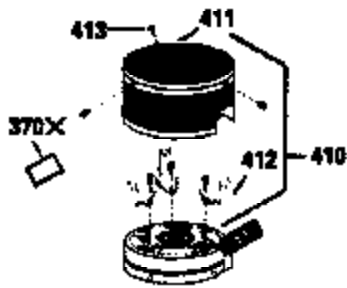

ILLUSTRATION SHOWS TYPICAL PARTS ONLY. ORDER BY PART NUMBER. PARTS NOT LISTED ARE SUPPLIED BY OEM.

VIEW 3 OF 3