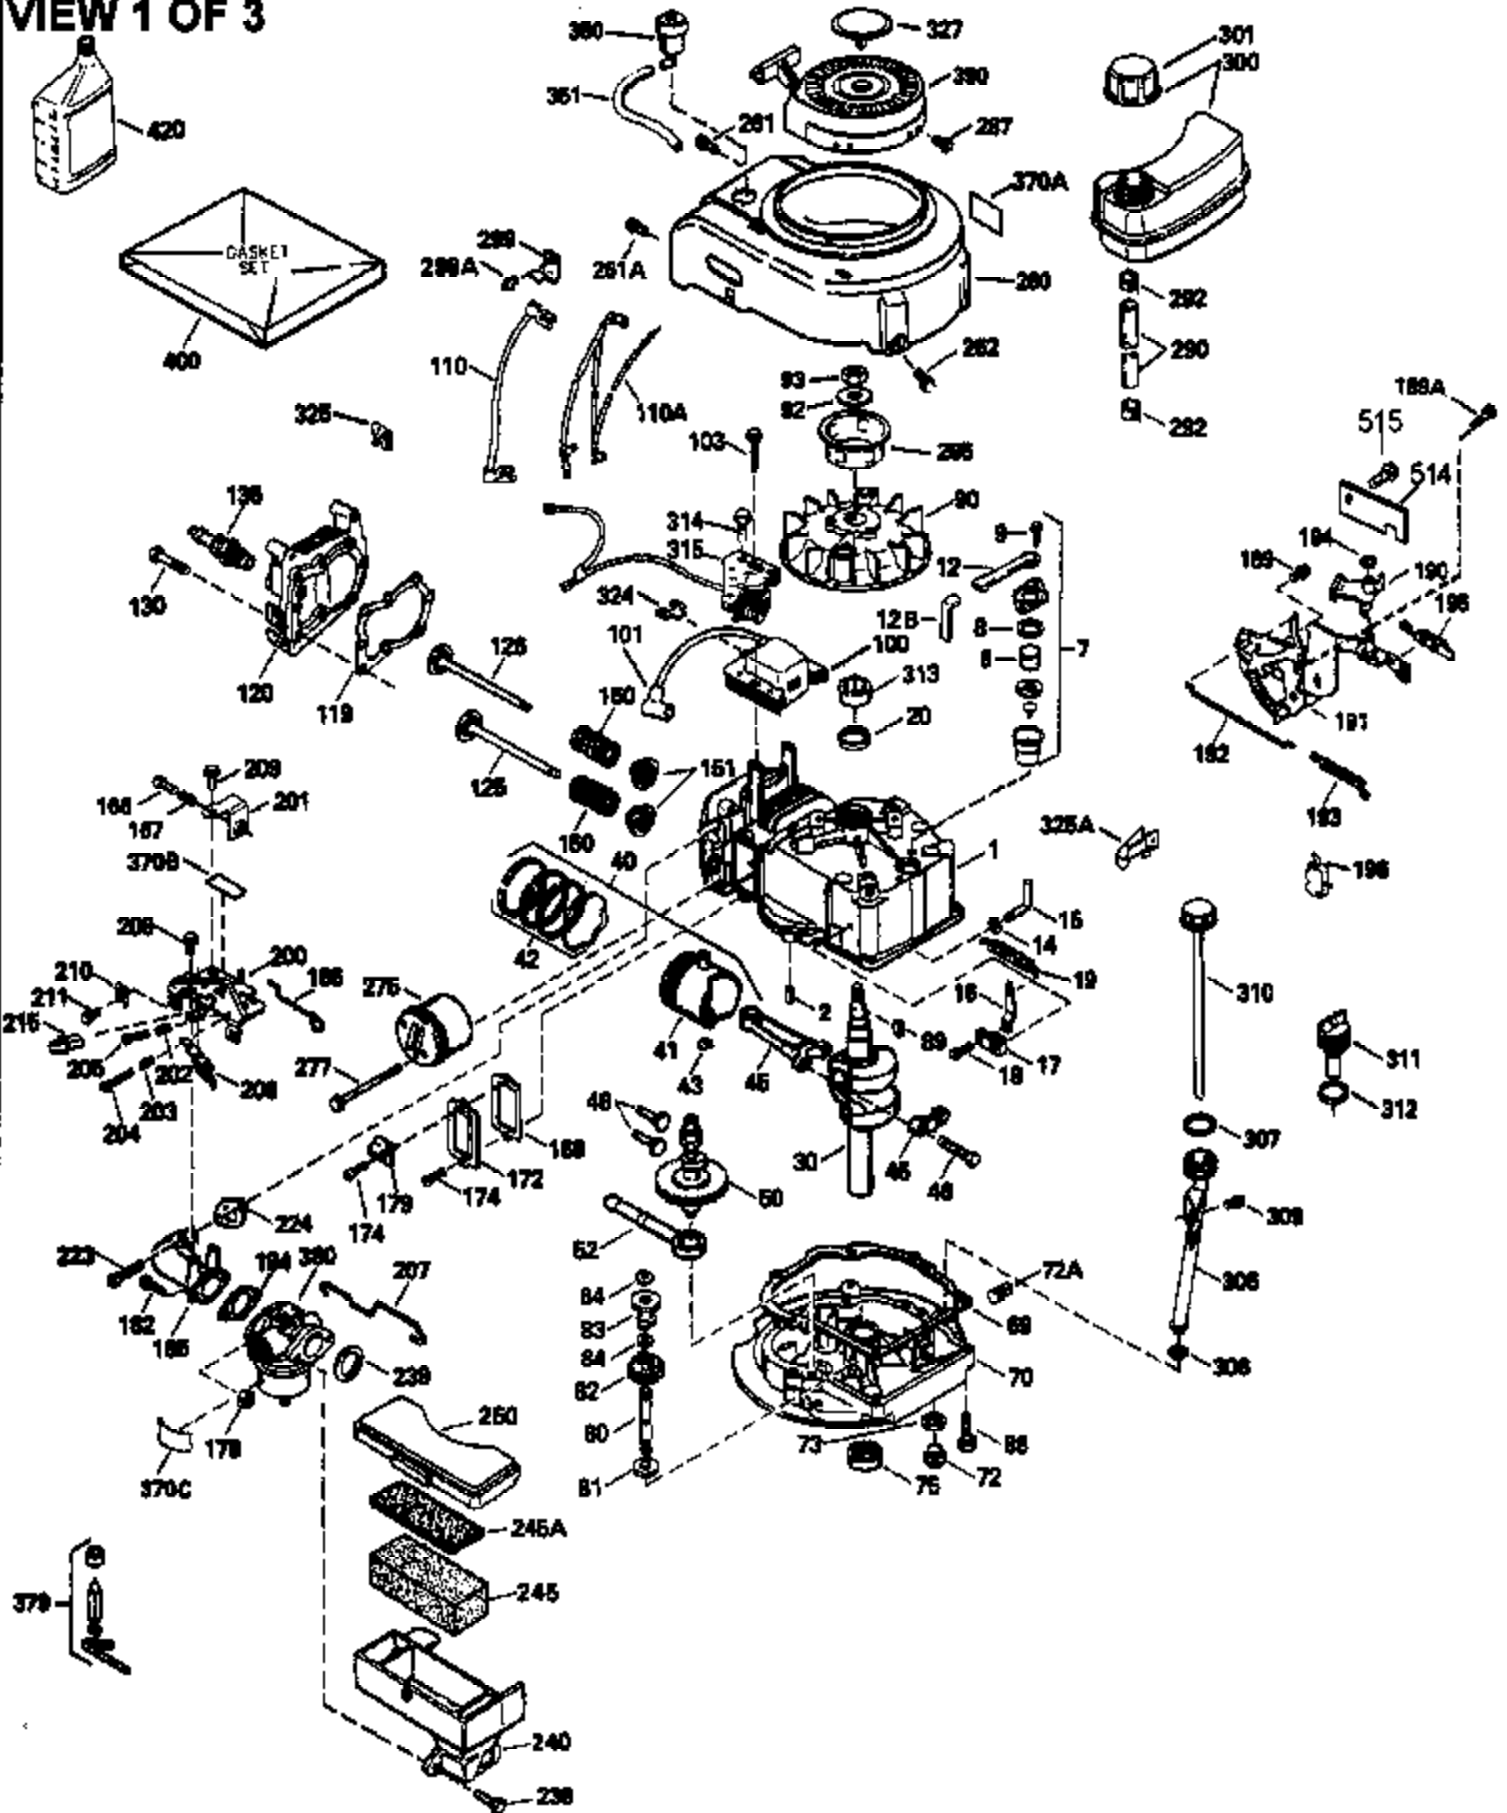

ILLUSTRATION SHOWS TYPICAL PARTS ONLY. ORDER BY PART NUMBER. PARTS NOT LISTED ARE SUPPLIED BY OEM.

VIEW 1 OF 3