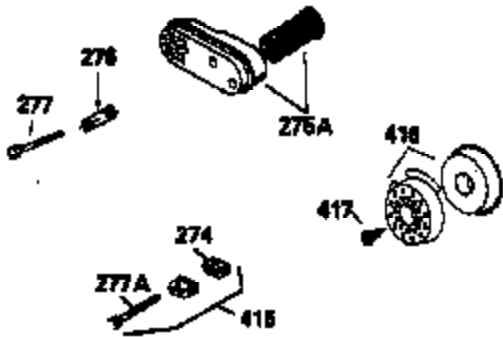

ILLUSTRATION SHOWS TYPICAL PARTS ONLY. ORDER BY PART NUMBER. PARTS NOT LISTED ARE SUPPLIED BY OEM.

VIEW 2 OF 3

Ref #	Part Number	Qty	Description
	RPMHigh		2900 to 3200
	RPMLow		2450 to 2750
92	650815	1	Belleville Washer
166	35827	1	Engine Shroud
191	35039B	1	S.E. Brake Bracket (Incl. 195)
238	650932	2	Screw, 10-32 x 49/64"
245	35066	1	Air Cleaner Filter
263A	35821	1	Grill Starter
287	650926	2	Screw, 8-32 x 21/64"
301	35355	1	Fuel Cap
347	650898	4	Screw, 10-32 x 27/32"
370	35167	1	Instruction Decal
390	590637	1	Rewind Starter

ILLUSTRATION SHOWS TYPICAL PARTS ONLY. ORDER BY PART NUMBER. PARTS NOT LISTED ARE SUPPLIED BY OEM.

VIEW 3 OF 3

Ref #	Part Number	Qty	Description
	RPMHigh		2900 to 3200
	RPMLow		2450 to 2750
19	36281	1	Extension Spring
69	35261	1	* Mounting Flange Gasket
92	650815	1	Belleville Washer
182	6201	2	Screw, 1/4-28 x 7/8"
185	31384A	1	Intake Pipe (Incl. 224)
186	34337	1	Governor Link
191	35039B	1	S.E. Brake Bracket (Incl. 195)
223	650451	2	Screw, 1/4-20 x 1"
238	650932	2	Screw, 10-32 x 49/64"
241	35797	1	Air Cleaner Collar
245	35066	1	Air Cleaner Filter
250	35065	1	Air Cleaner Cover
275A	36424	1	Spark Arrestor Muffler (Optional)
276	33753	1	Locking Plate
277	650795	2	Screw, 1/4-20 x 2-1/4"