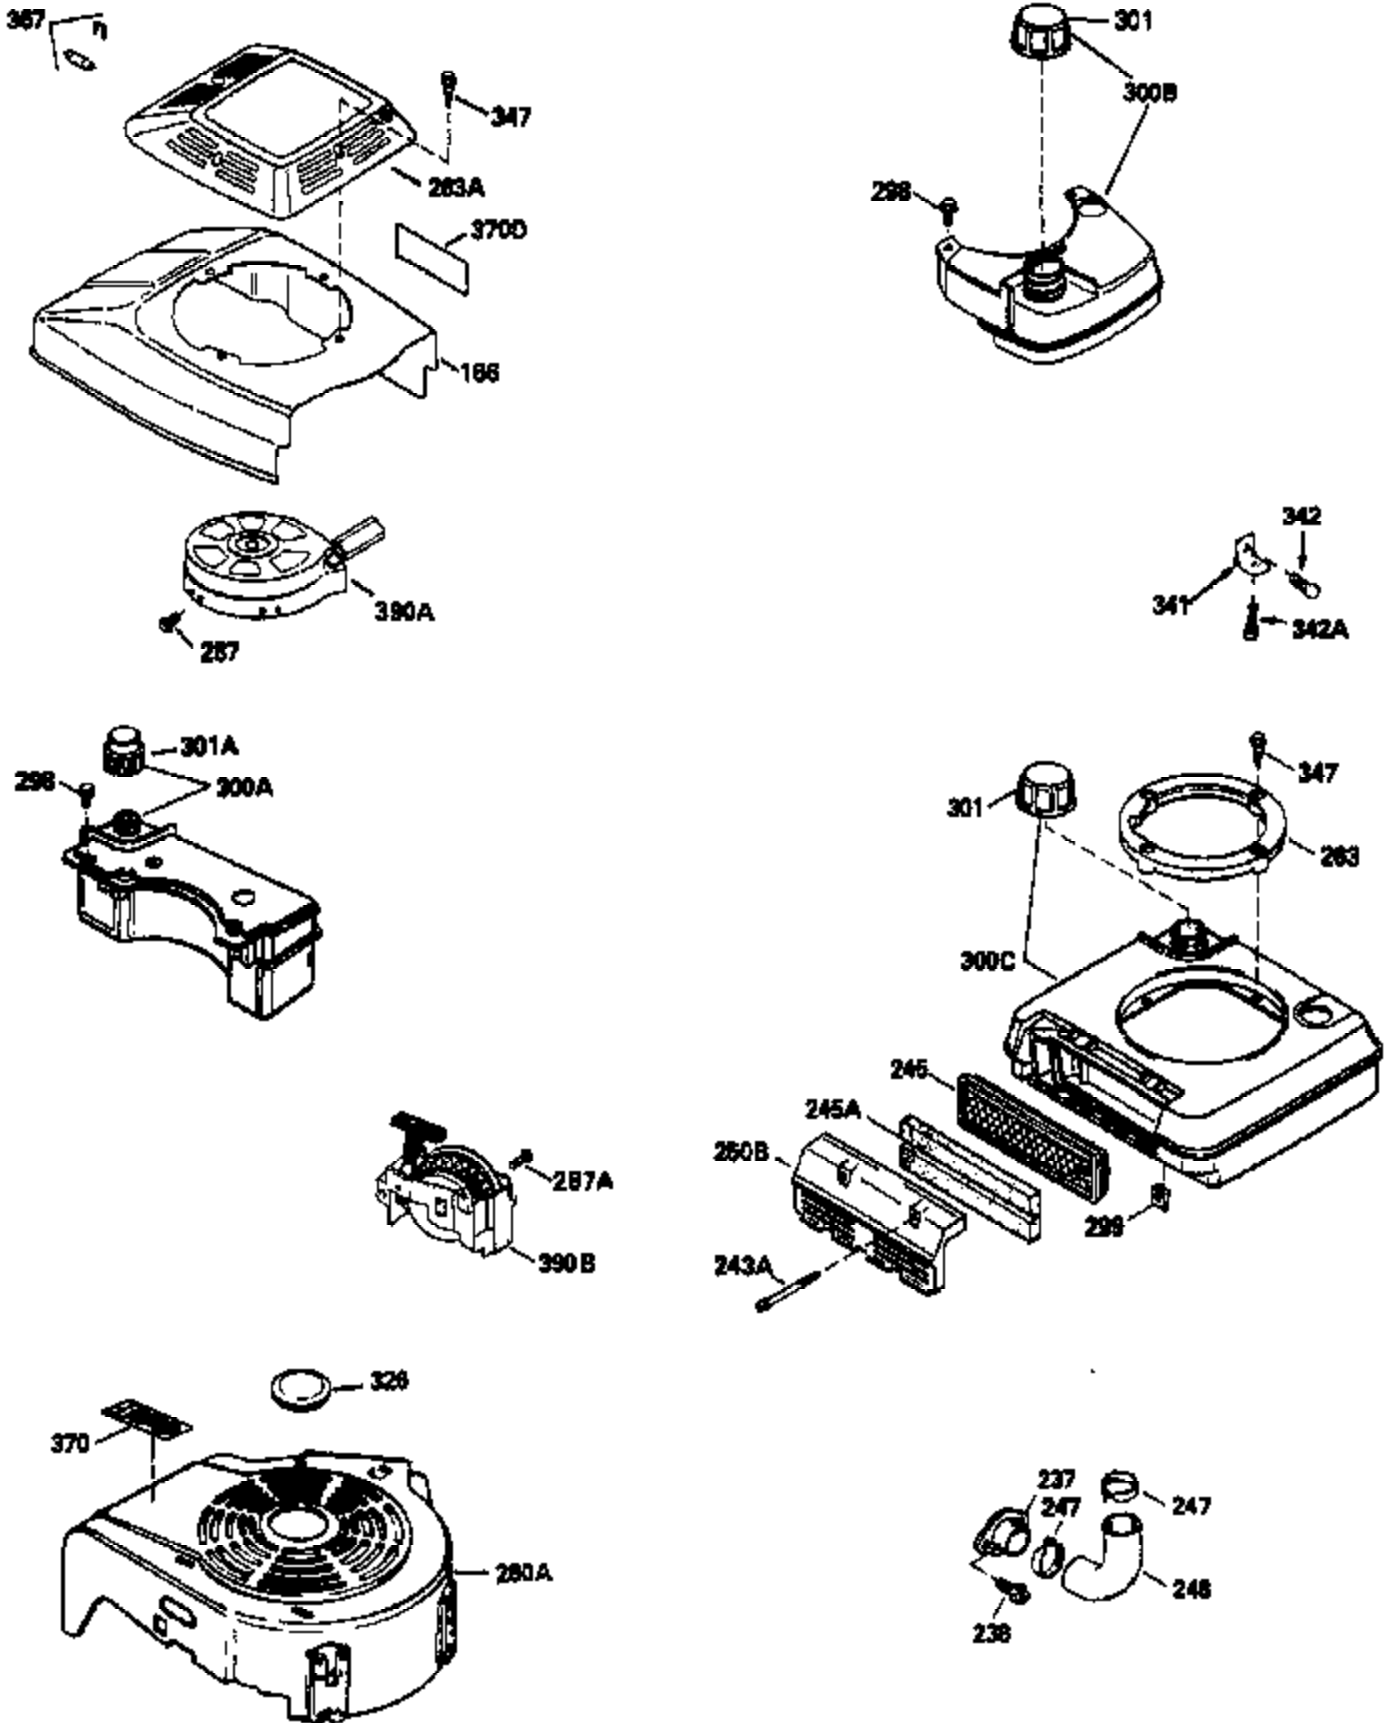

ILLUSTRATION SHOWS TYPICAL PARTS ONLY. ORDER BY PART NUMBER. PARTS NOT LISTED ARE SUPPLIED BY OEM.

VIEW 2 OF 3

Ref #	Part Number	Qty	Description
	RPMHigh		2900 to 3200
	RPMLow		2450 to 2750
92	650815	1	Belleville Washer
166	35827	1	Engine Shroud
191	35039B	1	S.E. Brake Bracket (Incl. 195)
238	650932	2	Screw, 10-32 x 49/64"
245	35066	1	Air Cleaner Filter
263A	35821	1	Grill Starter
287	650926	2	Screw, 8-32 x 21/64"
301	35355	1	Fuel Cap
347	650898	4	Screw, 10-32 x 27/32"
370	35167	1	Instruction Decal
390	590637	1	Rewind Starter