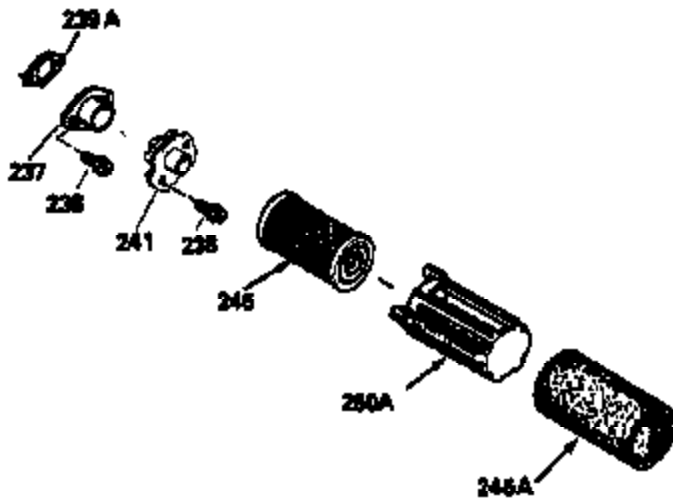

ILLUSTRATION SHOWS TYPICAL PARTS ONLY. ORDER BY PART NUMBER. PARTS NOT LISTED ARE SUPPLIED BY OEM.

VIEW 2 OF 3

Ref #	Part Number	Qty	Description
	RPMHigh		2900 to 3200
	RPMLow		2450 to 2750
92	650815	1	Belleville Washer
166	35827	1	Engine Shroud
191	35039B	1	S.E. Brake Bracket (Incl. 195)
238	650932	2	Screw, 10-32 x 49/64"
245	35066	1	Air Cleaner Filter
263A	35821	1	Grill Starter
287	650926	2	Screw, 8-32 x 21/64"
301	35355	1	Fuel Cap
347	650898	4	Screw, 10-32 x 27/32"
370	35167	1	Instruction Decal
390	590637	1	Rewind Starter

ILLUSTRATION SHOWS TYPICAL PARTS ONLY. ORDER BY PART NUMBER. PARTS NOT LISTED ARE SUPPLIED BY OEM.

VIEW 3 OF 3

Ref #	Part Number	Qty	Description
	RPMHigh		2900 to 3200
	RPMLow		2450 to 2750
19	36281	1	Extension Spring
69	35261	1	* Mounting Flange Gasket
92	650815	1	Belleville Washer
182	6201	2	Screw, 1/4-28 x 7/8"
185	31384A	1	Intake Pipe (Incl. 224)
186	34337	1	Governor Link
191	35039B	1	S.E. Brake Bracket (Incl. 195)
223	650451	2	Screw, 1/4-20 x 1"
238	650932	2	Screw, 10-32 x 49/64"
241	35797	1	Air Cleaner Collar
245	35066	1	Air Cleaner Filter
250	35065	1	Air Cleaner Cover
275A	36424	1	Spark Arrestor Muffler (Optional)
276	33753	1	Locking Plate
277	650795	2	Screw, 1/4-20 x 2-1/4"