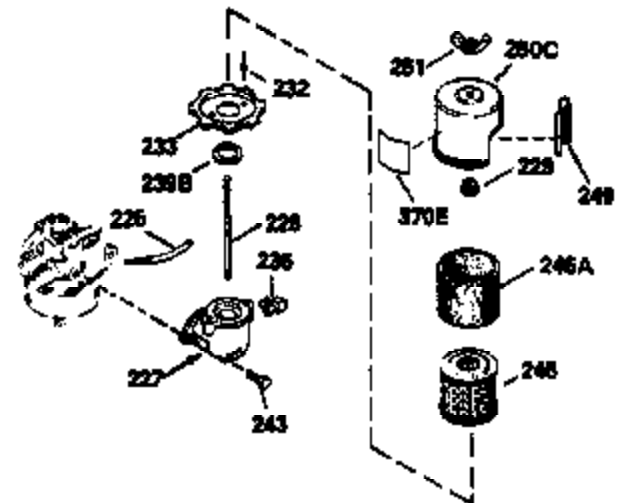

ILLUSTRATION SHOWS TYPICAL PARTS ONLY. ORDER BY PART NUMBER. PARTS NOT LISTED ARE SUPPLIED BY OEM.

VIEW 2 OF 3

Ref #	Part Number	Qty	Description
	RPMHigh		2900 to 3200
	RPMLow		2450 to 2750
92	650815	1	Belleville Washer
166	35827	1	Engine Shroud
191	35039B	1	S.E. Brake Bracket (Incl. 195)
238	650932	2	Screw, 10-32 x 49/64"
245	35066	1	Air Cleaner Filter
263A	35821	1	Grill Starter
287	650926	2	Screw, 8-32 x 21/64"
301	35355	1	Fuel Cap
347	650898	4	Screw, 10-32 x 27/32"
370	35167	1	Instruction Decal
390	590637	1	Rewind Starter

ILLUSTRATION SHOWS TYPICAL PARTS ONLY. ORDER BY PART NUMBER. PARTS NOT LISTED ARE SUPPLIED BY OEM.

VIEW 3 OF 3

Ref #	Part Number	Qty	Description
	RPMHigh		2900 to 3200
	RPMLow		2450 to 2750
19	36281	1	Extension Spring
69	35261	1	* Mounting Flange Gasket
92	650815	1	Belleville Washer
182	6201	2	Screw, 1/4-28 x 7/8"
185	31384A	1	Intake Pipe (Incl. 224)
186	34337	1	Governor Link
191	35039B	1	S.E. Brake Bracket (Incl. 195)
223	650451	2	Screw, 1/4-20 x 1"
238	650932	2	Screw, 10-32 x 49/64"
241	35797	1	Air Cleaner Collar
245	35066	1	Air Cleaner Filter
250	35065	1	Air Cleaner Cover
275A	36424	1	Spark Arrestor Muffler (Optional)
276	33753	1	Locking Plate
277	650795	2	Screw, 1/4-20 x 2-1/4"