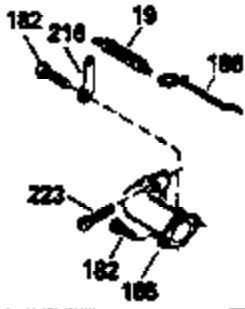

ILLUSTRATION SHOWS TYPICAL PARTS ONLY. ORDER BY PART NUMBER. PARTS NOT LISTED ARE SUPPLIED BY OEM.

VIEW 3 OF 3

Ref #	Part Number	Qty	Description
	RPMHigh		2900 to 3200
	RPMLow		2450 to 2750
19	36281	1	Extension Spring
69	35261	1	* Mounting Flange Gasket
92	650815	1	Belleville Washer
182	6201	2	Screw, 1/4-28 x 7/8"
185	31384A	1	Intake Pipe (Incl. 224)
186	34337	1	Governor Link
191	35039B	1	S.E. Brake Bracket (Incl. 195)
223	650451	2	Screw, 1/4-20 x 1"
238	650932	2	Screw, 10-32 x 49/64"
241	35797	1	Air Cleaner Collar
245	35066	1	Air Cleaner Filter
250	35065	1	Air Cleaner Cover
275A	36424	1	Spark Arrestor Muffler (Optional)
276	33753	1	Locking Plate
277	650795	2	Screw, 1/4-20 x 2-1/4"