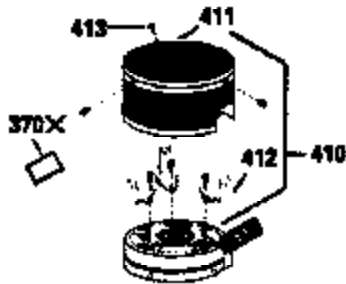

ILLUSTRATION SHOWS TYPICAL PARTS ONLY. ORDER BY PART NUMBER. PARTS NOT LISTED ARE SUPPLIED BY OEM.

VIEW 3 OF 3

Ref #	Part Number	Qty	Description
	RPMHigh		2900 to 3200
	RPMLow		2450 to 2750
19	36281	1	Extension Spring
69	35261	1	* Mounting Flange Gasket
92	650815	1	Belleville Washer
182	6201	2	Screw, 1/4-28 x 7/8"
185	31384A	1	Intake Pipe (Incl. 224)
186	34337	1	Governor Link
191	35039B	1	S.E. Brake Bracket (Incl. 195)
223	650451	2	Screw, 1/4-20 x 1"
238	650932	2	Screw, 10-32 x 49/64"
241	35797	1	Air Cleaner Collar
245	35066	1	Air Cleaner Filter
250	35065	1	Air Cleaner Cover
275A	36424	1	Spark Arrestor Muffler (Optional)
276	33753	1	Locking Plate
277	650795	2	Screw, 1/4-20 x 2-1/4"