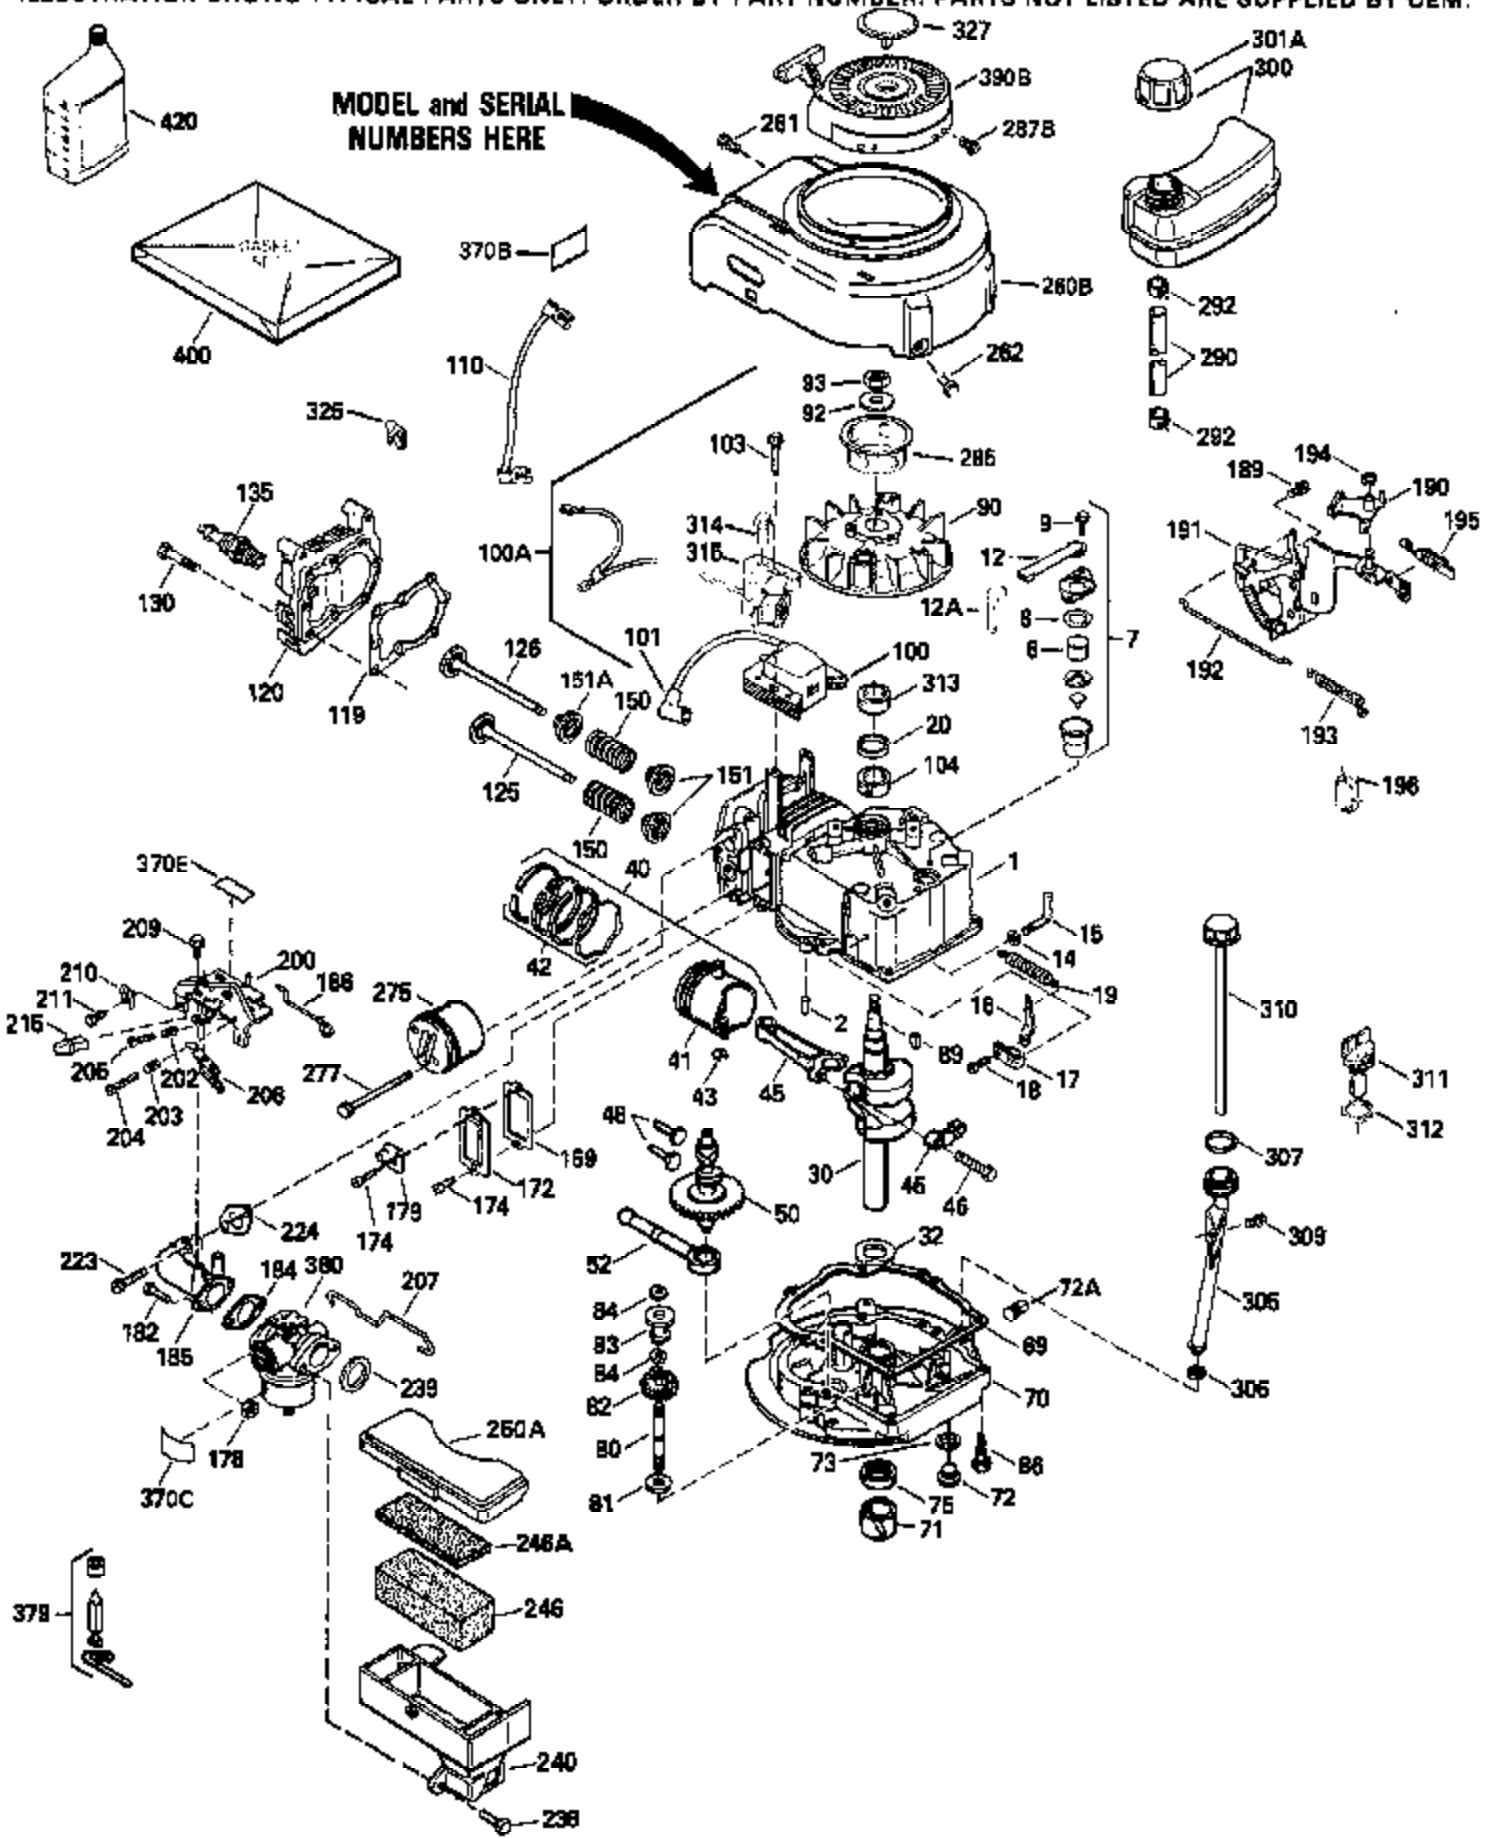

ILLUSTRATION SHOWS TYPICAL PARTS ONLY. ORDER BY PART NUMBER. PARTS NOT LISTED ARE SUPPLIED BY OEM.

MODEL and SERIAL
NUMBERS HERE

Engine Parts List #1

Ref #	Part Number	Qty	Description
	RPMHigh		3100 to 3400
	RPMLow		2700 to 3000
1	36265	1	Cylinder (Incl. 2 & 20)
2	26727	2	Dowel Pin
6	33734	1	Breather Element
7	34214A	1	Breather Ass'y.(Incl.6,8,9,12 & 12B)
8	33735	1	* Breather Gasket
9	30200	2	Screw, 10-24 x 9/16"
12	33886	1	Breather Tube
12B	34695	1	Breather Tube Elbow
14	28277	1	Washer
15	30589	1	Governor Rod (Incl. 14)
16	31383A	1	Governor Lever
17	31335	1	Governor Lever Clamp
18	650548	1	Screw, 8-32 x 5/16"
19	36281	1	Extension Spring
20	32600	1	Oil Seal
30	34477B	1	Crankshaft
40	36073	1	Piston, Pin & Ring Set (Std.)
40	36074	1	Piston, Pin & Ring Set (.010" OS)
40	36075	1	Piston, Pin & Ring Set (.020" OS)
41	36070	1	Piston & Pin Ass'y. (Std.) (Incl. 43)
41	36071	1	Piston & Pin Ass'y. (.010" OS) (Incl. 43)
41	36072	1	Piston & Pin Ass'y. (.020" OS) (Incl. 43)
42	36076	1	Ring Set (Std.)
42	36077	1	Ring Set (.010" OS)
42	36078	1	Ring Set (.020" OS)
43	20381	2	Piston Pin Retaining Ring
45	32875	1	Connecting Rod Ass'y. (Incl. 46)
46	32610A	2	Connecting Rod Bolt
48	27241	2	Valve Lifter
50	35992	1	Camshaft (MCR)
52	29914	1	Oil Pump Ass'y.
69	35261	1	* Mounting Flange Gasket
70	34311D	1	Mounting Flange (Incl. 72 thru 83)
72	36083	1	Oil Drain Plug
75	27897	1	Oil Seal
80	30574A	1	Governor Shaft
81	30590A	1	Washer
82	30591	1	Governor Gear Ass'y. (Incl. 81)
83	30588A	1	Governor Spool
86	650488	6	Screw, 1/4-20 x 1-1/4"
89	611004	1	Flywheel Key
90	611109	1	Flywheel
92	650815	1	Belleville Washer
93	650816	1	Flywheel Nut
100	34443A	1	Solid State Ignition
101	610118	1	Spark Plug Cover
103	650814	2	Screw, Torx T-15, 10-24 x 1"
110	34961	1	Ground Wire
119	33554A	1	* Cylinder Head Gasket
120	34342	1	Cylinder Head
125	29313C	1	Exhaust Valve (Std.) (Incl. 151)
125	29315C	1	Exhaust Valve (1/32" OS) (Incl. 151)
126	29314B	1	Intake Valve (Std.) (Incl. 151)
126	29315C	1	Intake Valve (1/32" OS) (Incl. 151)
130	6021A	8	Screw, 5/16-18 x 1-1/2"
135	35395	1	Resistor Spark Plug (RJ19LM)