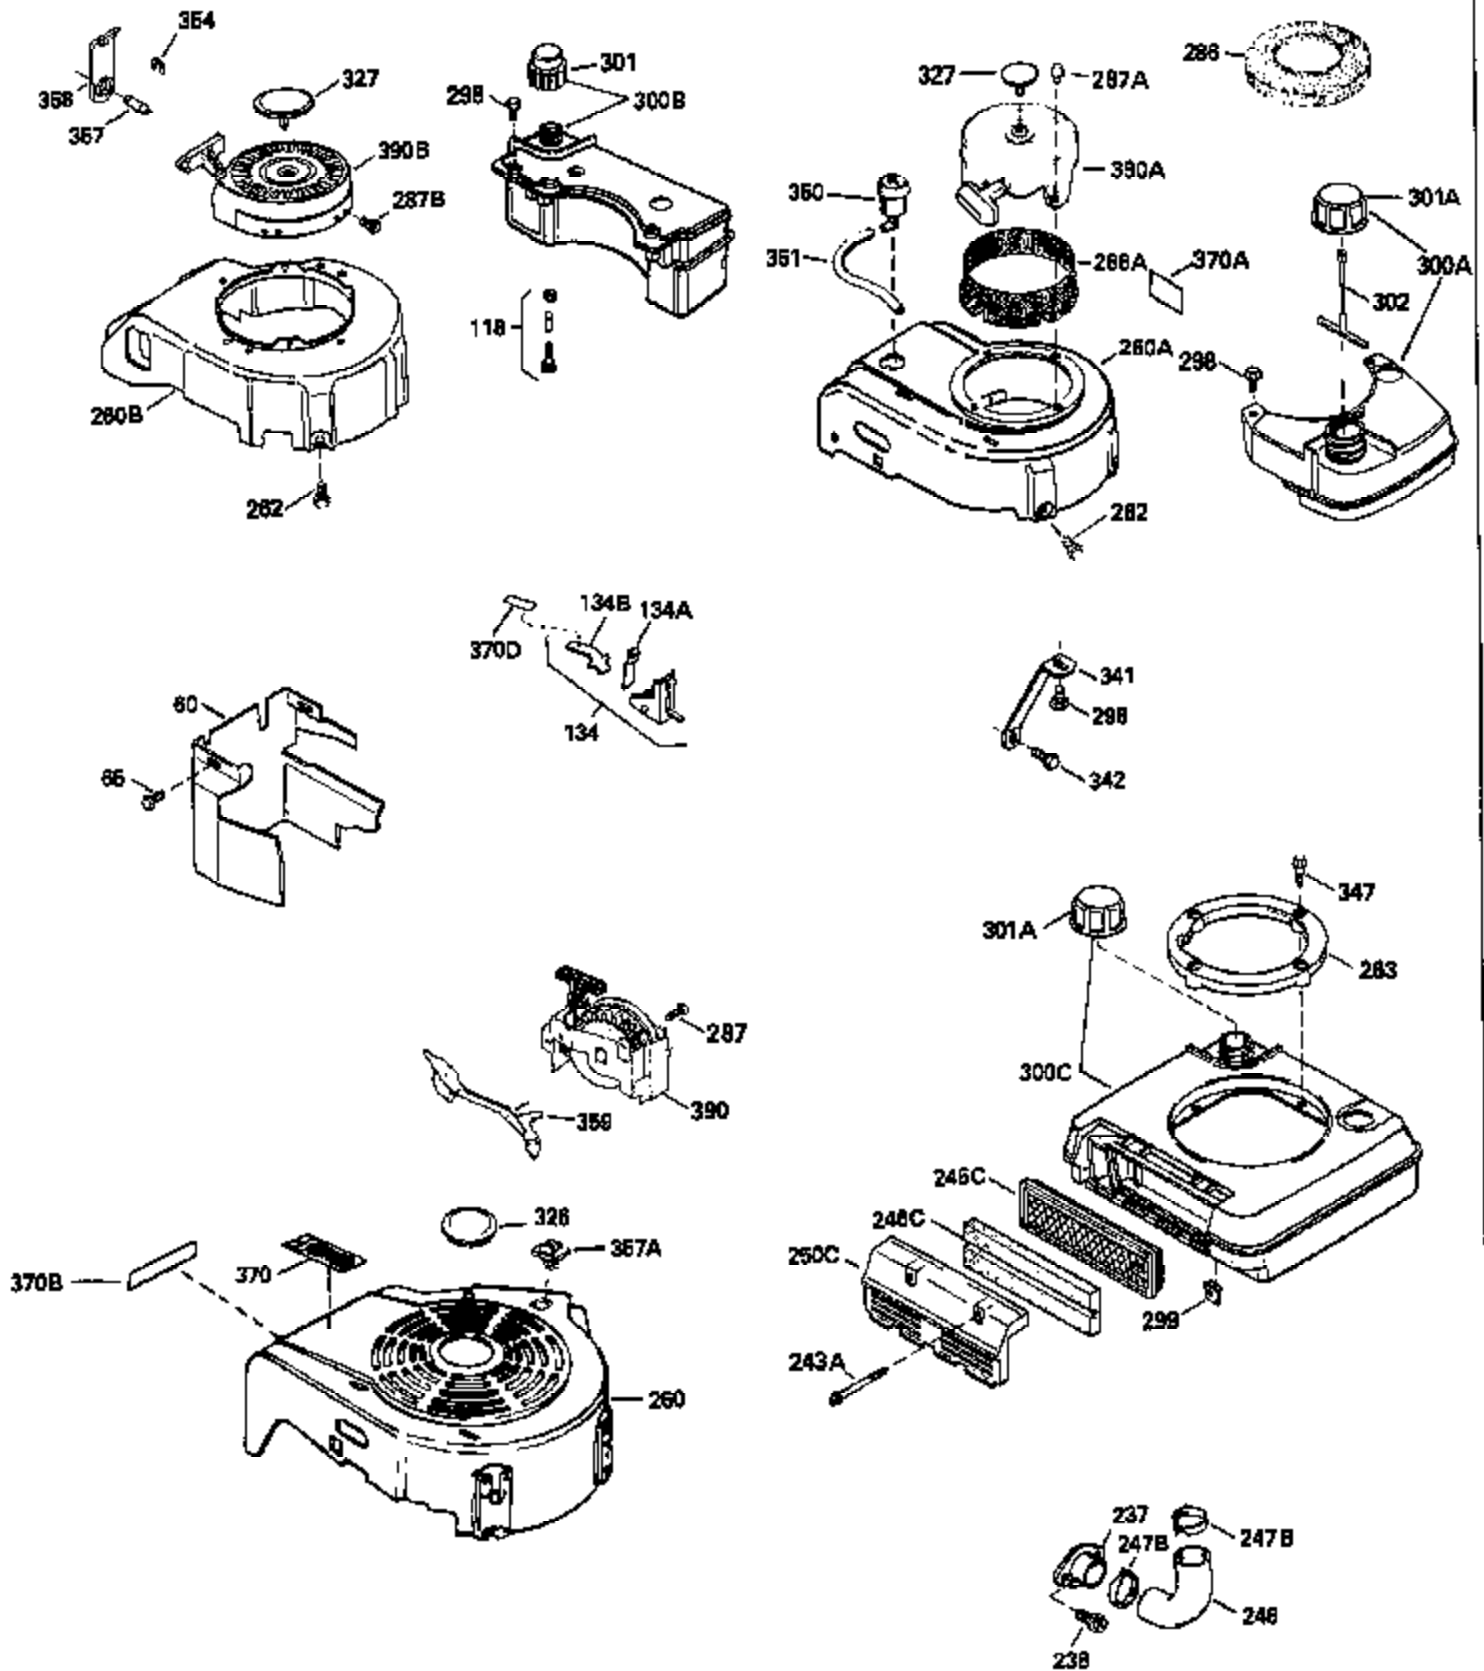

ILLUSTRATION SHOWS TYPICAL PARTS ONLY. ORDER BY PART NUMBER. PARTS NOT LISTED ARE SUPPLIED BY OEM.

Ref #	Part Number	Qty	Description
	RPMHigh		3100 to 3400
	RPMLow		2700 to 3000
12B	34695	1	Breather Tube Elbow
166	35827	1	Engine Shroud
238	650932	2	Screw, 10-32 x 49/64"
260	35826	1	Blower Housing
262	650831	2	Screw, 1/4-20 x 1/2"
263A	35821	1	Grill Starter
287	650926	2	Screw, 8-32 x 21/64"
301	35355	1	Fuel Cap
327	35392	1	Starter Plug
347	650898	4	Screw, 10-32 x 27/32"
370	35167	1	Instruction Decal
390	590637	1	Rewind Starter