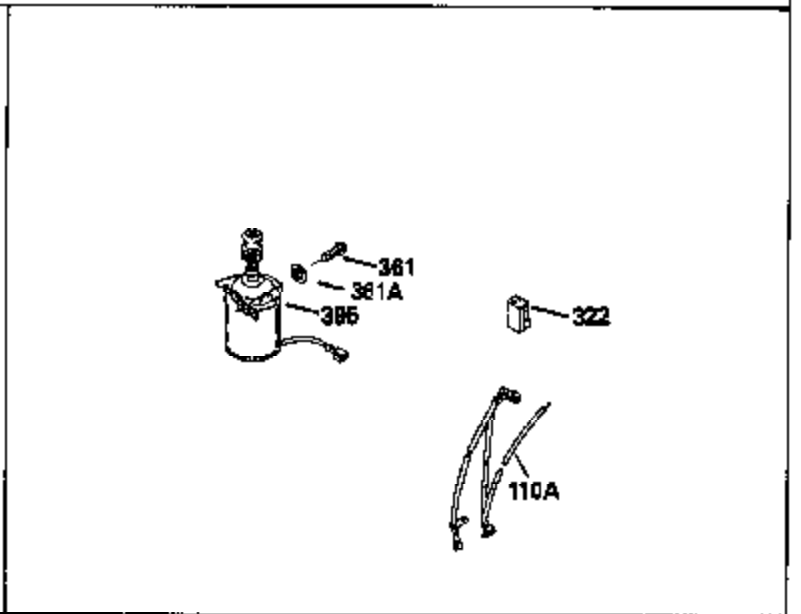

Ref #	Part Number	Qty	Description
	RPMHigh		3100 to 3400
	RPMLow		2700 to 3000
12B	34695	1	Breather Tube Elbow
166	35827	1	Engine Shroud
189	650839	2	Screw, 1/4-20 x 3/8"
190	35831	1	Brake Lever
191	35039B	1	S.E. Brake Bracket (Incl. 195)
194	32309	1	Retaining Ring
195	610973	1	Terminal
263A	35821	1	Grill Starter
275A	36424	1	Spark Arrestor Muffler (Optional)
276	33753	1	Locking Plate
277	650795	2	Screw, 1/4-20 x 2-1/4"