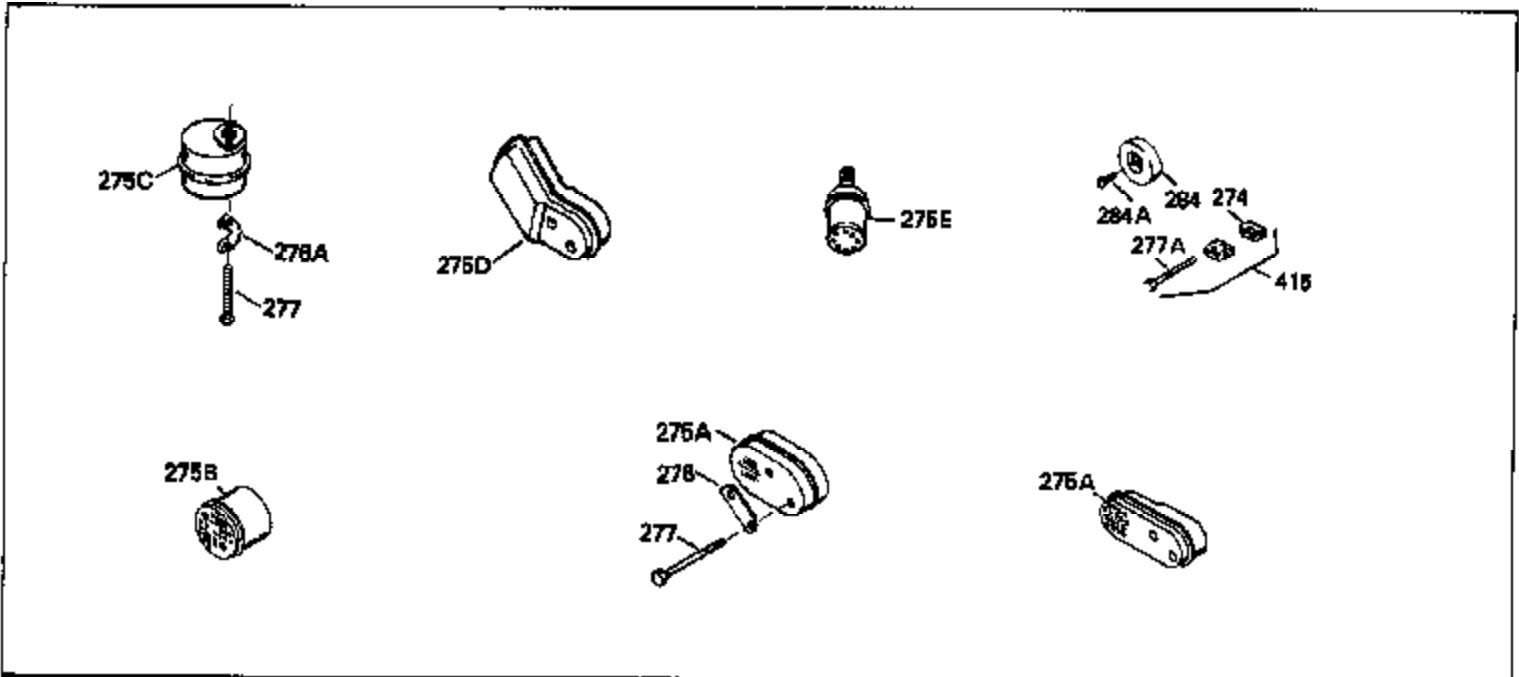

Ref #	Part Number	Qty	Description
	RPMHigh		3100 to 3400
	RPMLow		2700 to 3000
12B	34695	1	Breather Tube Elbow
166	35827	1	Engine Shroud
189	650839	2	Screw, 1/4-20 x 3/8"
190	35831	1	Brake Lever
191	35039B	1	S.E. Brake Bracket (Incl. 195)
194	32309	1	Retaining Ring
195	610973	1	Terminal
263A	35821	1	Grill Starter
275A	36424	1	Spark Arrestor Muffler (Optional)
276	33753	1	Locking Plate
277	650795	2	Screw, 1/4-20 x 2-1/4"