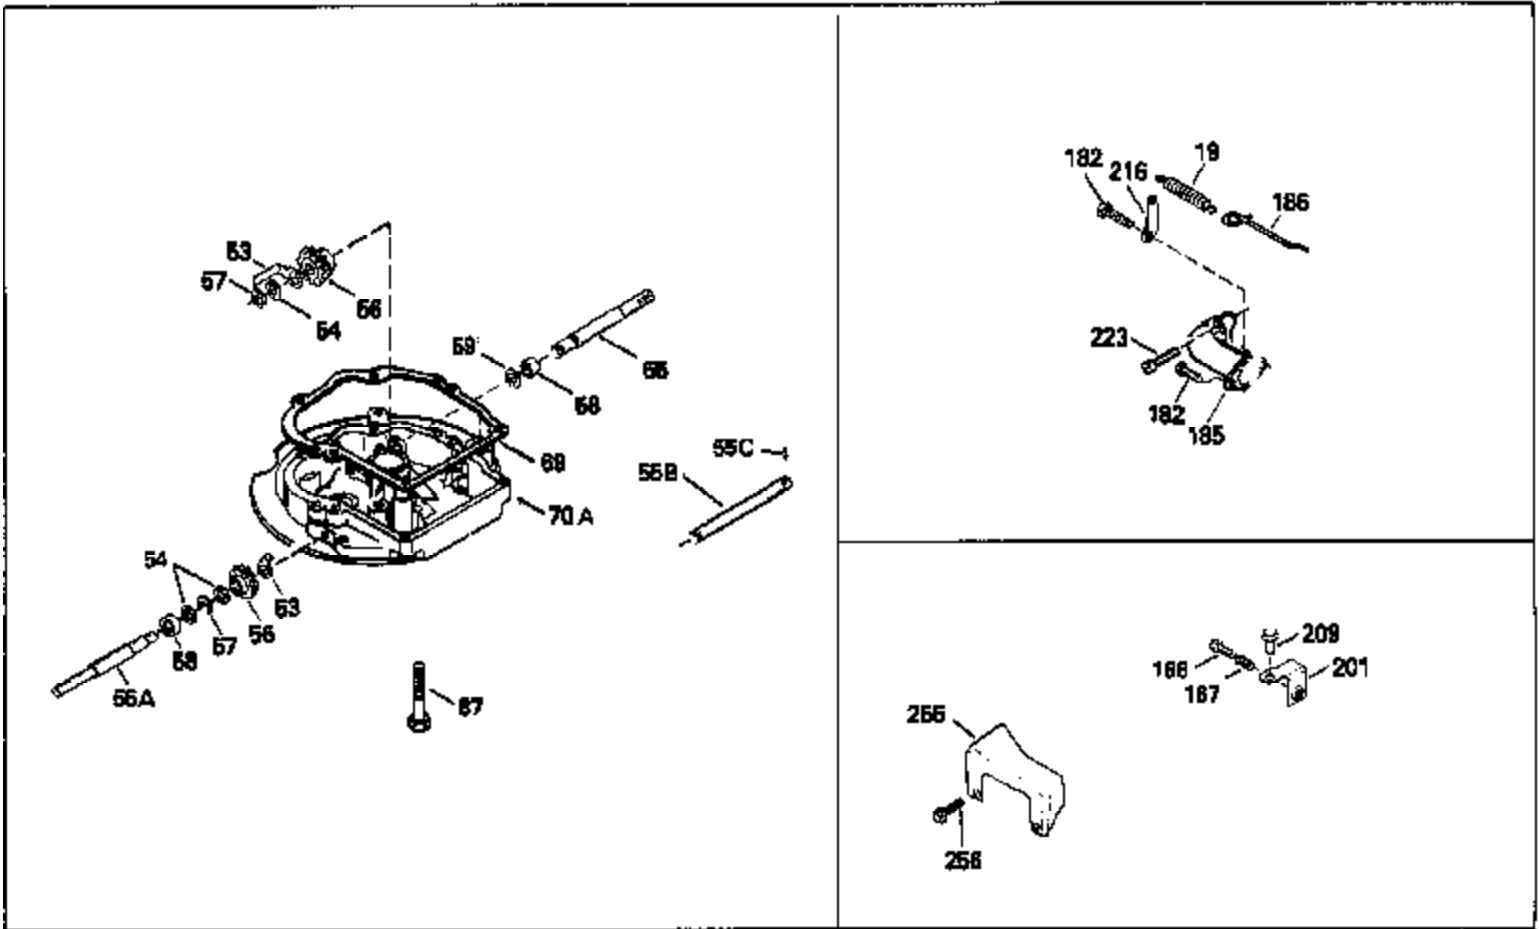

Ref #	Part Number	Qty	Description
	RPMHigh		3100 to 3400
	RPMLow		2700 to 3000
12B	34695	1	Breather Tube Elbow
19	36281	1	Extension Spring
69	35261	1	* Mounting Flange Gasket
166	35827	1	Engine Shroud
182	6201	2	Screw, 1/4-28 x 7/8"
185	31384A	1	Intake Pipe (Incl. 224)
186	34358	1	Governor Link
209	30200	2	Screw, 10-24 x 9/16"
223	650451	2	Screw, 1/4-20 x 1"
238	650932	2	Screw, 10-32 x 49/64"
241	35797	1	Air Cleaner Collar
245	35066	1	Air Cleaner Filter
250	35065	1	Air Cleaner Cover
263A	35821	1	Grill Starter