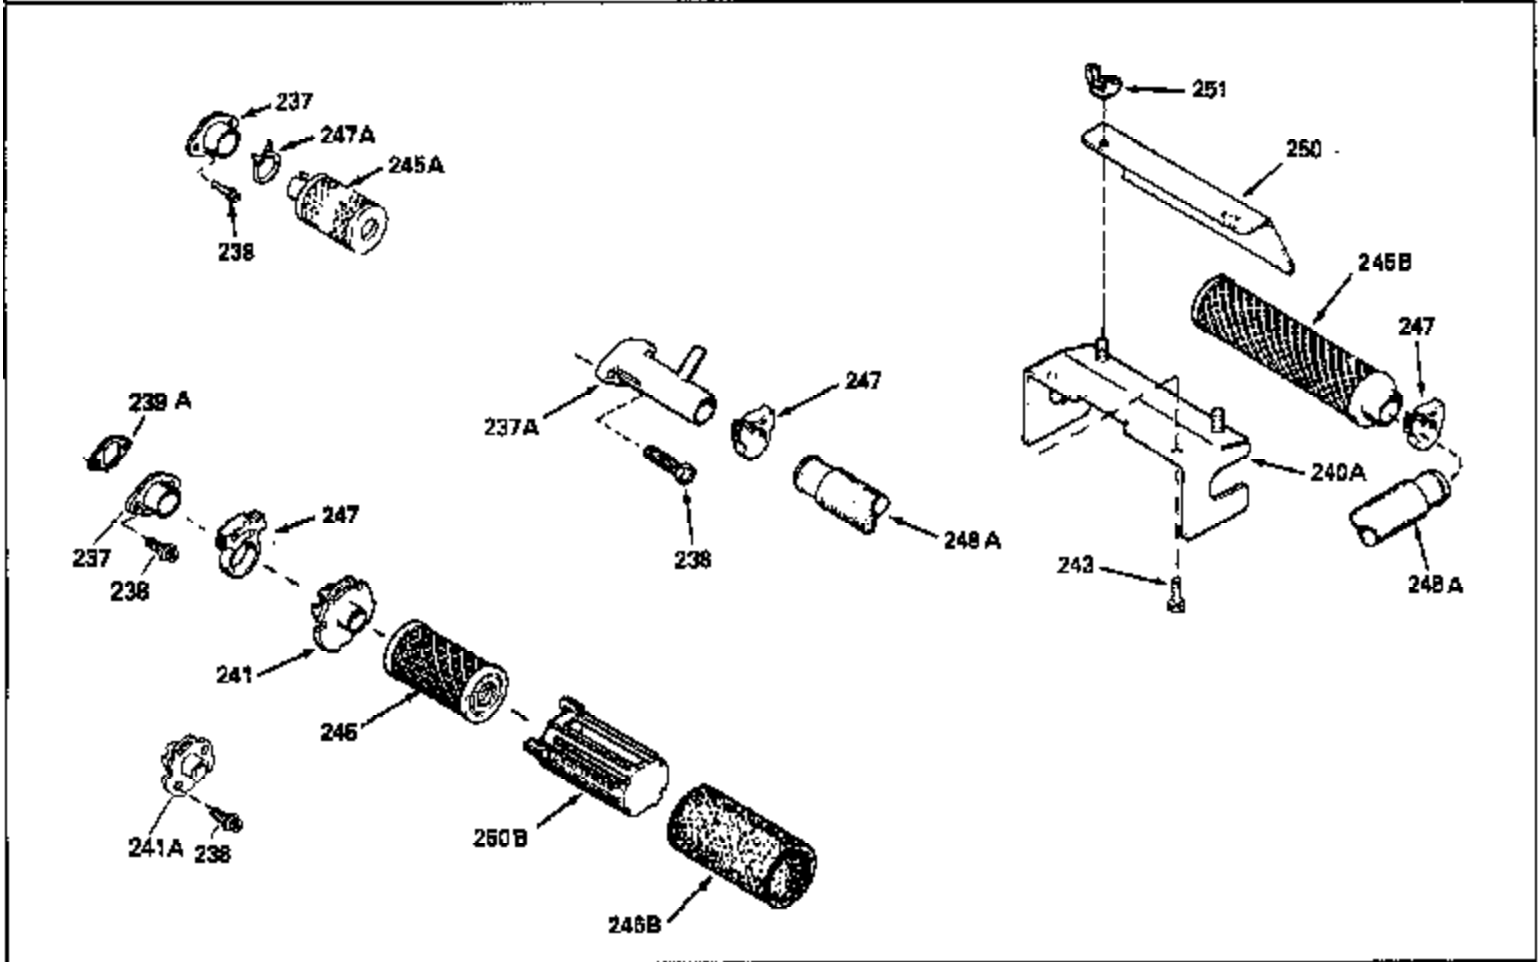

Ref #	Part Number	Qty	Description
	RPMHigh		3100 to 3400
	RPMLow		2700 to 3000
12B	34695	1	Breather Tube Elbow
19	36281	1	Extension Spring
69	35261	1	* Mounting Flange Gasket
166	35827	1	Engine Shroud
182	6201	2	Screw, 1/4-28 x 7/8"
185	31384A	1	Intake Pipe (Incl. 224)
186	34358	1	Governor Link
209	30200	2	Screw, 10-24 x 9/16"
223	650451	2	Screw, 1/4-20 x 1"
238	650932	2	Screw, 10-32 x 49/64"
241	35797	1	Air Cleaner Collar
245	35066	1	Air Cleaner Filter
250	35065	1	Air Cleaner Cover
263A	35821	1	Grill Starter