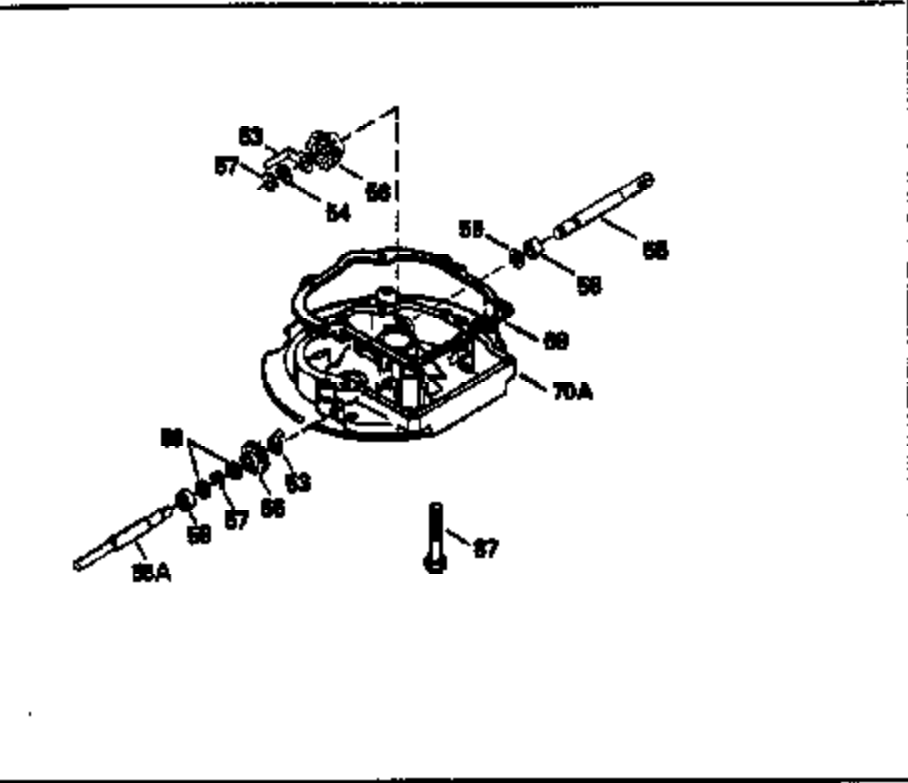

ILLUSTRATION SHOWS TYPICAL PARTS ONLY. ORDER BY PART NUMBER. PARTS NOT LISTED ARE SUPPLIED BY OEM.

VIEW 3 OF 3

Ref #	Part Number	Qty	Description
	RPMHigh		3200 to 3450
	RPMLow		2800 to 3100
19	31361	1	Extension Spring
69	35261	1	* Mounting Flange Gasket
92	650815	1	Belleville Washer
182	6201	2	Screw, 1/4-28 x 7/8"
185	31384A	1	Intake Pipe (Incl. 224)
186	35932	1	Governor Link
191	35039B	1	S.E. Brake Bracket (Incl. 195)
223	650451	2	Screw, 1/4-20 x 1"
238	650932	2	Screw, 10-32 x 49/64"
241	35797	1	Air Cleaner Collar
245	35066	1	Air Cleaner Filter
250	35065	1	Air Cleaner Cover
276	33753	1	Locking Plate
277	650795	2	Screw, 1/4-20 x 2-1/4"
370A	35167	1	Instruction Decal
416	391022	1	Spark Arrestor Screen (Optional)