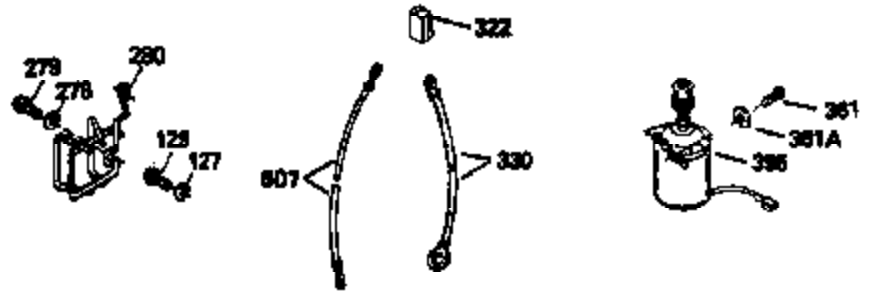

ILLUSTRATION SHOWS TYPICAL PARTS ONLY. ORDER BY PART NUMBER. PARTS NOT LISTED ARE SUPPLIED BY OEM.

VIEW 3 OF 3

Ref #	Part Number	Qty	Description
	RPMHigh		3200 to 3450
	RPMLow		2800 to 3100
19	31361	1	Extension Spring
69	35261	1	* Mounting Flange Gasket
92	650815	1	Belleville Washer
182	6201	2	Screw, 1/4-28 x 7/8"
185	31384A	1	Intake Pipe (Incl. 224)
186	35932	1	Governor Link
191	35039B	1	S.E. Brake Bracket (Incl. 195)
223	650451	2	Screw, 1/4-20 x 1"
238	650932	2	Screw, 10-32 x 49/64"
241	35797	1	Air Cleaner Collar
245	35066	1	Air Cleaner Filter
250	35065	1	Air Cleaner Cover
276	33753	1	Locking Plate
277	650795	2	Screw, 1/4-20 x 2-1/4"
370A	35167	1	Instruction Decal
416	391022	1	Spark Arrestor Screen (Optional)