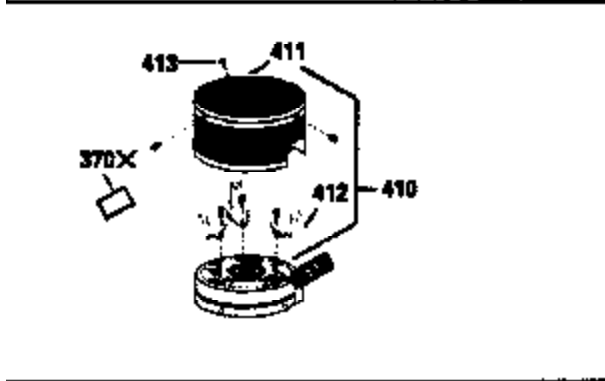

ILLUSTRATION SHOWS TYPICAL PARTS ONLY. ORDER BY PART NUMBER. PARTS NOT LISTED ARE SUPPLIED BY OEM.

VIEW 3 OF 3

Ref #	Part Number	Qty	Description
	RPMHigh		3200 to 3450
	RPMLow		2800 to 3100
19	31361	1	Extension Spring
69	35261	1	* Mounting Flange Gasket
92	650815	1	Belleville Washer
182	6201	2	Screw, 1/4-28 x 7/8"
185	31384A	1	Intake Pipe (Incl. 224)
186	35932	1	Governor Link
191	35039B	1	S.E. Brake Bracket (Incl. 195)
223	650451	2	Screw, 1/4-20 x 1"
238	650932	2	Screw, 10-32 x 49/64"
241	35797	1	Air Cleaner Collar
245	35066	1	Air Cleaner Filter
250	35065	1	Air Cleaner Cover
276	33753	1	Locking Plate
277	650795	2	Screw, 1/4-20 x 2-1/4"
370A	35167	1	Instruction Decal
416	391022	1	Spark Arrestor Screen (Optional)