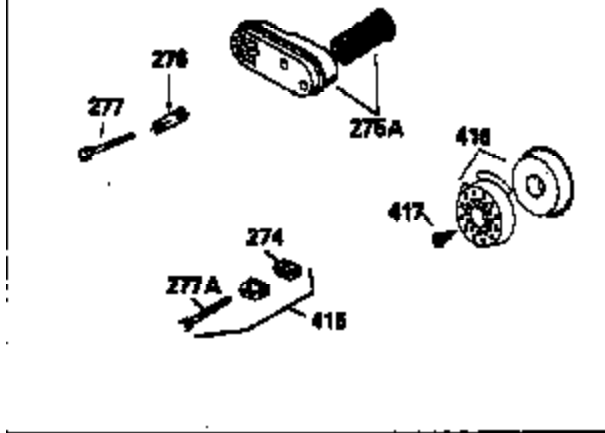

ILLUSTRATION SHOWS TYPICAL PARTS ONLY. ORDER BY PART NUMBER. PARTS NOT LISTED ARE SUPPLIED BY OEM.

VIEW 3 OF 3

Ref #	Part Number	Qty	Description
	RPMHigh		3200 to 3450
	RPMLow		2800 to 3100
19	31361	1	Extension Spring
69	35261	1	* Mounting Flange Gasket
92	650815	1	Belleville Washer
182	6201	2	Screw, 1/4-28 x 7/8"
185	31384A	1	Intake Pipe (Incl. 224)
186	35932	1	Governor Link
191	35039B	1	S.E. Brake Bracket (Incl. 195)
223	650451	2	Screw, 1/4-20 x 1"
238	650932	2	Screw, 10-32 x 49/64"
241	35797	1	Air Cleaner Collar
245	35066	1	Air Cleaner Filter
250	35065	1	Air Cleaner Cover
276	33753	1	Locking Plate
277	650795	2	Screw, 1/4-20 x 2-1/4"
370A	35167	1	Instruction Decal
416	391022	1	Spark Arrestor Screen (Optional)