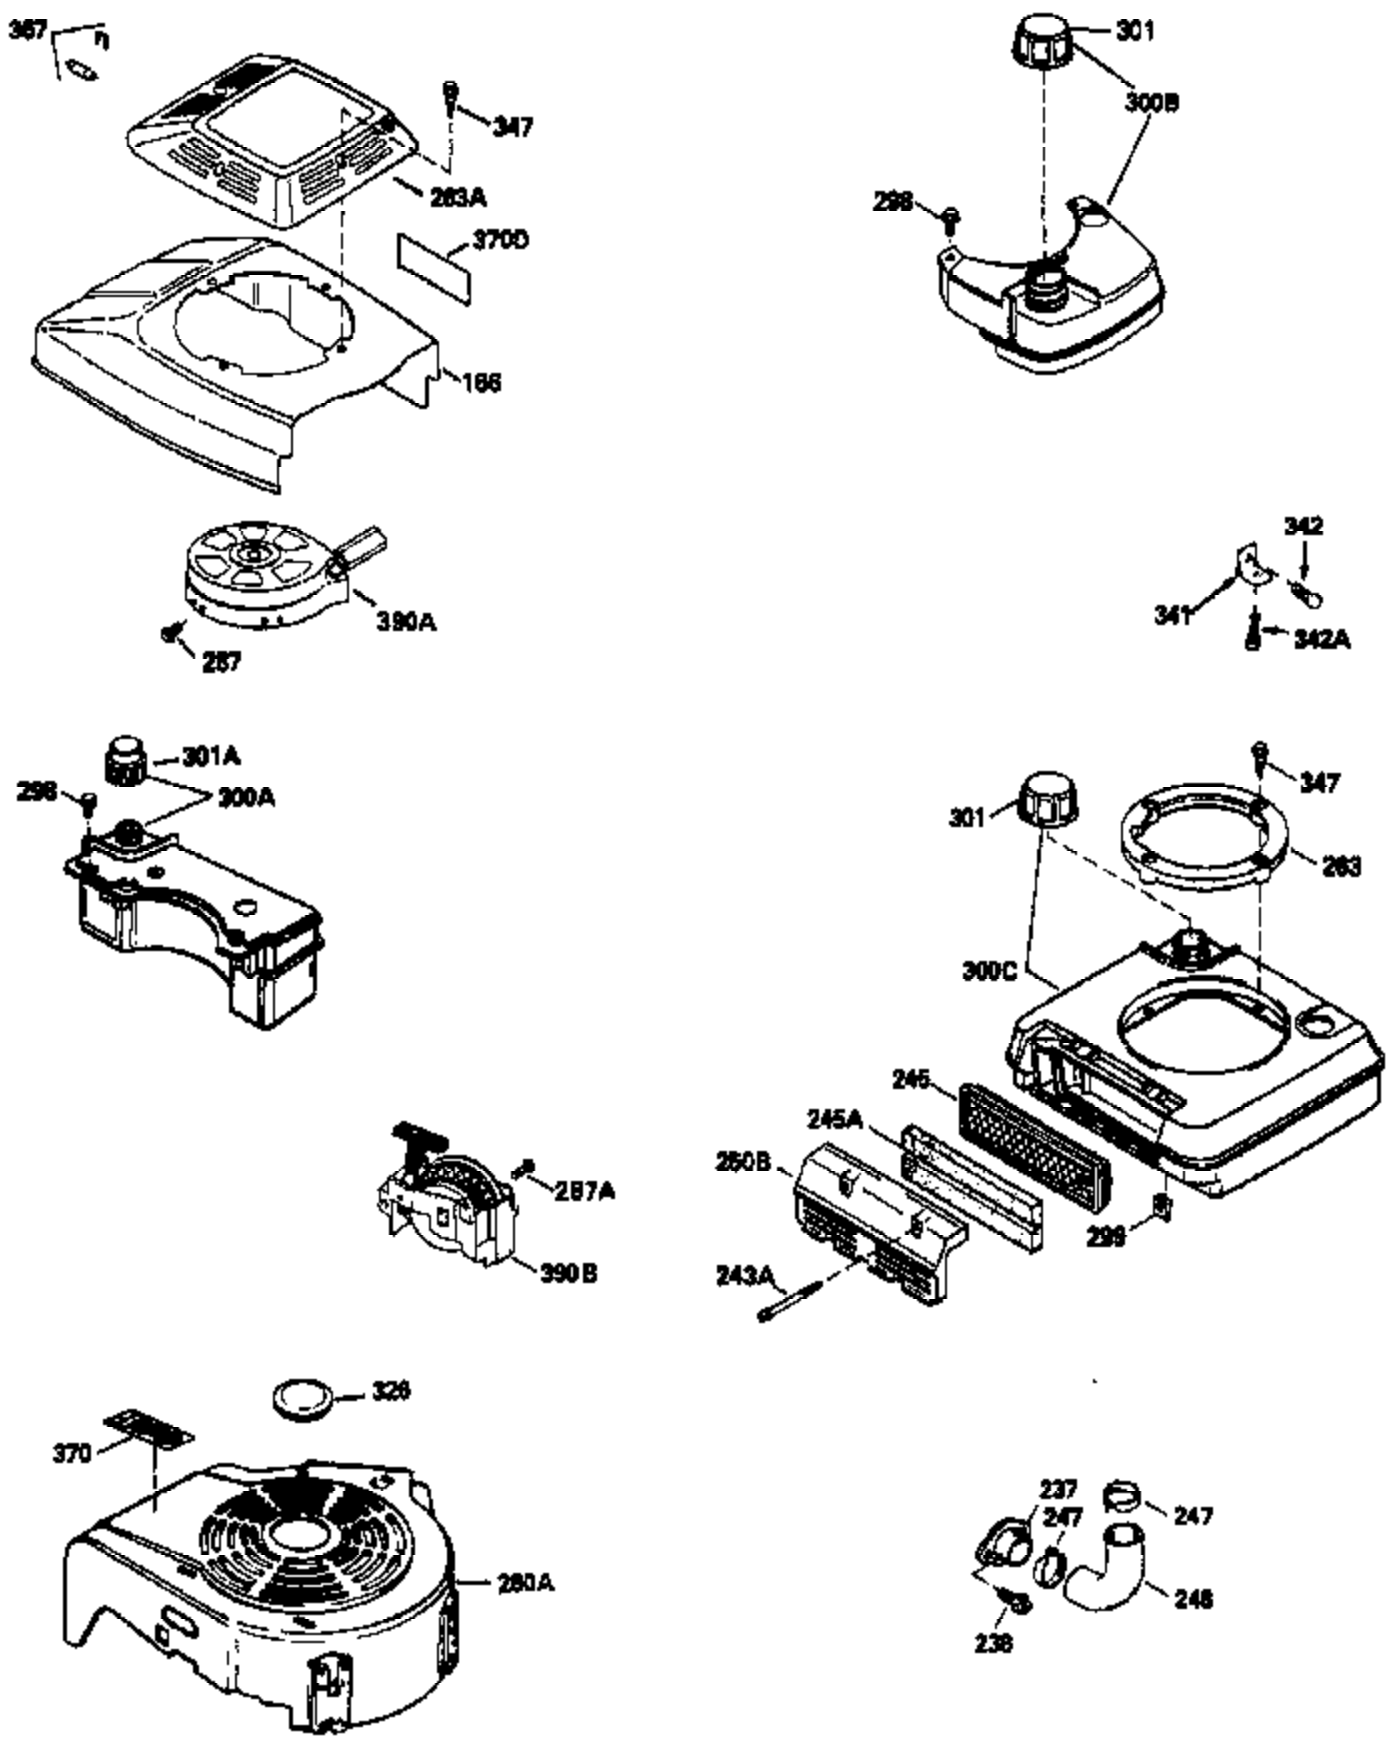

ILLUSTRATION SHOWS TYPICAL PARTS ONLY. ORDER BY PART NUMBER. PARTS NOT LISTED ARE SUPPLIED BY OEM.
VIEW 2 OF 3

Ref #	Part Number	Qty	Description
	RPMHigh		3200 to 3450
	RPMLow		2800 to 3100
92	650815	1	Belleville Washer
166	35827	1	Engine Shroud
191	35039B	1	S.E. Brake Bracket (Incl. 195)
238	650932	2	Screw, 10-32 x 49/64"
245	35066	1	Air Cleaner Filter
263A	35821	1	Grill Starter
287	650884	2	Screw, 8-32 x 1/2"
301	35355	1	Fuel Cap
347	650898	4	Screw, 10-32 x 27/32"
370	34144	1	Primer Decal
370A	35167	1	Instruction Decal
390	590637	1	Rewind Starter