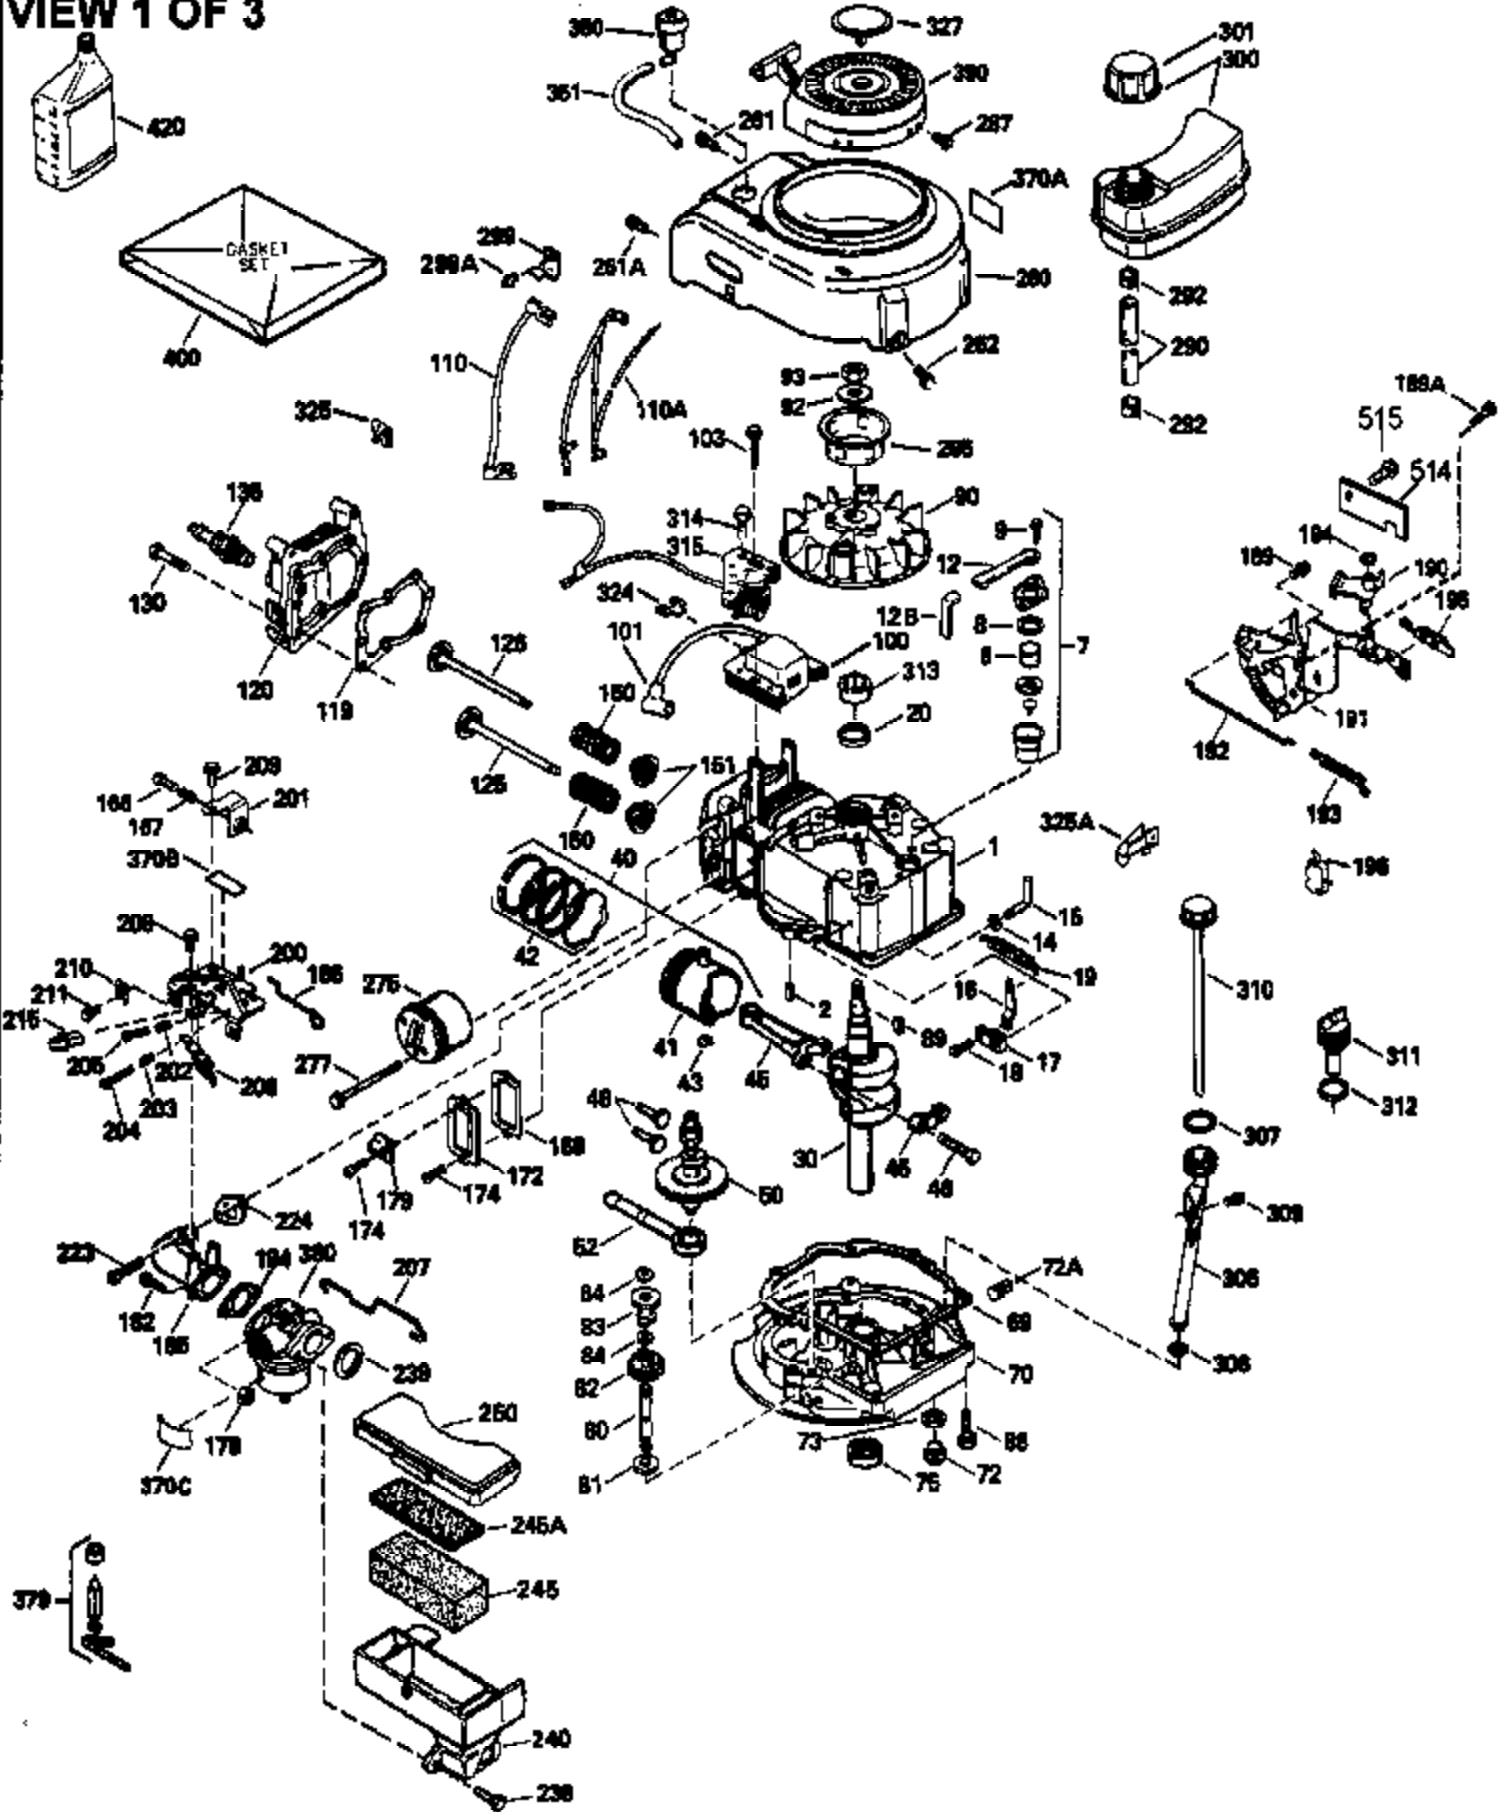

ILLUSTRATION SHOWS TYPICAL PARTS ONLY. ORDER BY PART NUMBER. PARTS NOT LISTED ARE SUPPLIED BY OEM.

VIEW 1 OF 3

Ref #	Part Number	Qty	Description
	RPMHigh		3200 to 3450
	RPMLow		2800 to 3100
1	33968B	1	Cylinder (Incl. 2 & 20)
2	26727	2	Dowel Pin
6	33734	1	Breather Element
7	34214A	1	Breather Ass'y. (Incl.6,8,9,12 & 12B)
8	33735	1	* Breather Gasket
9	30200	2	Screw, 10-24 x 9/16"
12	33886	1	Breather Tube
12B	34695	1	Breather Tube Elbow
14	28277	1	Washer
15	30589	1	Governor Rod (Incl. 14)
16	31383A	1	Governor Lever
17	31335	1	Governor Lever Clamp
18	650548	1	Screw, 8-32 x 5/16"
19	31361	1	Extension Spring
20	32600	1	Oil Seal
30	35612	1	Crankshaft
40	34535	1	Piston, Pin & Ring Set (Std.)
40	34536	1	Piston, Pin & Ring Set (.010" OS)
40	34537	1	Piston, Pin & Ring Set (.020" OS)
41	33562B	1	Piston & Pin Ass'y. (Std.) (Incl. 43)
41	33563B	1	Piston & Pin Ass'y. (.010" OS) (Incl. 43)
41	33564B	1	Piston & Pin Ass'y. (.020" OS) (Incl. 43)
42	33567	1	Ring Set (Std.)
42	33568	1	Ring Set (.010" OS)
42	33569	1	Ring Set (.020" OS)
43	20381	2	Piston Pin Retaining Ring
45	32875	1	Connecting Rod Ass'y. (Incl. 46)
46	32610A	2	Connecting Rod Bolt
48	27241	2	Valve Lifter
50	33553	1	Camshaft (MCR)
52	29914	1	Oil Pump Ass'y.
69	35261	1	* Mounting Flange Gasket
70	34311D	1	Mounting Flange (Incl. 72, 75 & 80)
72	36083	1	Oil Drain Plug
75	27897	1	Oil Seal
80	30574	1	Governor Shaft
81	30590A	1	Washer
82	30591	1	Governor Gear Ass'y. (Incl. 81)
83	30588A	1	Governor Spool
84	29193	2	Retaining Ring
86	650488	6	Screw, 1/4-20 x 1-1/4"
89	611004	1	Flywheel Key
90	611109	1	Flywheel
92	650815	1	Belleville Washer
93	650816	1	Flywheel Nut
100	34443A	1	Solid State Ignition
101	610118	1	Spark Plug Cover
103	650814	2	Screw, Torx T-15, 10-24 x 1"
110	34961	1	Ground Wire
119	33554A	1	* Cylinder Head Gasket
120	34342	1	Cylinder Head
125	29313C	1	Exhaust Valve (Std.) (Incl. 151)
125	29315C	1	Exhaust Valve (1/32" OS) (Incl. 151)
126	29314B	1	Intake Valve (Std.) (Incl. 151)
126	29315C	1	Intake Valve (1/32" OS) (Incl. 151)
130	6021A	8	Screw, 5/16-18 x 1-1/2"