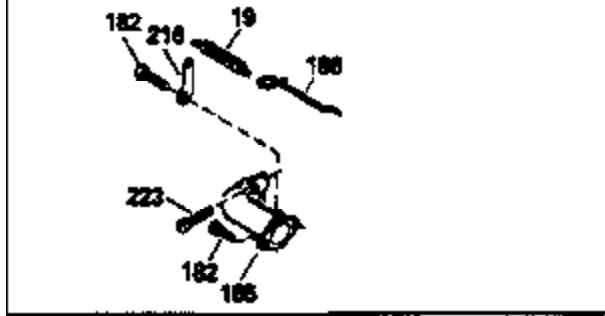

ILLUSTRATION SHOWS TYPICAL PARTS ONLY. ORDER BY PART NUMBER. PARTS NOT LISTED ARE SUPPLIED BY OEM.

VIEW 3 OF 3

Ref #	Part Number	Qty	Description
	RPMHigh		3200 to 3450
	RPMLow		2800 to 3100
19	31361	1	Extension Spring
69	35261	1	* Mounting Flange Gasket
92	650815	1	Belleville Washer
182	6201	2	Screw, 1/4-28 x 7/8"
185	31384A	1	Intake Pipe (Incl. 224)
186	35932	1	Governor Link
191	35039B	1	S.E. Brake Bracket (Incl. 195)
223	650451	2	Screw, 1/4-20 x 1"
238	650932	2	Screw, 10-32 x 49/64"
241	35797	1	Air Cleaner Collar
245	35066	1	Air Cleaner Filter
250	35065	1	Air Cleaner Cover
276	33753	1	Locking Plate
277	650795	2	Screw, 1/4-20 x 2-1/4"
370A	35167	1	Instruction Decal
416	391022	1	Spark Arrestor Screen (Optional)