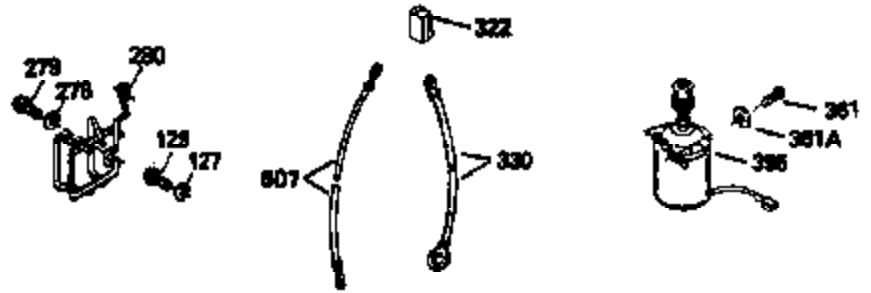

ILLUSTRATION SHOWS TYPICAL PARTS ONLY. ORDER BY PART NUMBER. PARTS NOT LISTED ARE SUPPLIED BY OEM.

VIEW 3 OF 3

Ref #	Part Number	Qty	Description
	RPMHigh		2700 to 3000
	RPMLow		2300 to 2600
19	31361	1	Extension Spring
69	35261	1	* Mounting Flange Gasket
92	650815	1	Belleville Washer
182	6201	2	Screw, 1/4-28 x 7/8"
185	31384A	1	Intake Pipe (Incl. 224)
186	34337	1	Governor Link
191	35039B	1	S.E. Brake Bracket (Incl. 195)
223	650451	2	Screw, 1/4-20 x 1"
238	650932	2	Screw, 10-32 x 49/64"
241	35797	1	Air Cleaner Collar
245	35066	1	Air Cleaner Filter
250	35986	1	Air Cleaner Cover
276	35994	1	Locking Plate
277	650957	2	Screw, 1/4-20 x 2-31/32"
370A	35840	1	Name Decal