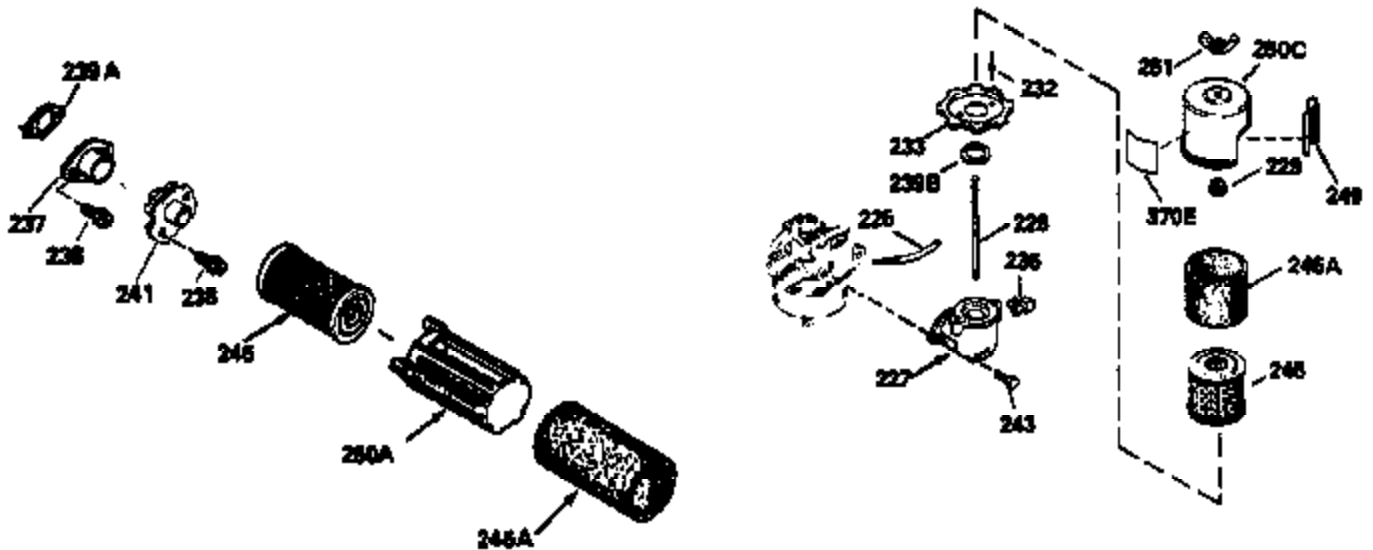

Ref #	Part Number	Qty	Description
420	730225	1	SAE 30 4-Cycle Engine Oil (Quart)

ILLUSTRATION SHOWS TYPICAL PARTS ONLY. ORDER BY PART NUMBER. PARTS NOT LISTED ARE SUPPLIED BY OEM.

VIEW 2 OF 3

Ref #	Part Number	Qty	Description
	RPMHigh		2700 to 3000
	RPMLow		2300 to 2600
92	650815	1	Belleville Washer
166	35827	1	Engine Shroud
191	35039B	1	S.E. Brake Bracket (Incl. 195)
238	650932	2	Screw, 10-32 x 49/64"
245	35066	1	Air Cleaner Filter
263A	35821	1	Grill Starter
287	650884	2	Screw, 8-32 x 1/2"
301	35355	1	Fuel Cap
347	650898	4	Screw, 10-32 x 27/32
370A	35840	1	Name Decal
370	35977	1	Instruction Decal
390	590637	1	Rewind Starter

ILLUSTRATION SHOWS TYPICAL PARTS ONLY. ORDER BY PART NUMBER. PARTS NOT LISTED ARE SUPPLIED BY OEM.

VIEW 3 OF 3

Ref #	Part Number	Qty	Description
	RPMHigh		2700 to 3000
	RPMLow		2300 to 2600
19	31361	1	Extension Spring
69	35261	1	* Mounting Flange Gasket
92	650815	1	Belleville Washer
182	6201	2	Screw, 1/4-28 x 7/8"
185	31384A	1	Intake Pipe (Incl. 224)
186	34337	1	Governor Link
191	35039B	1	S.E. Brake Bracket (Incl. 195)
223	650451	2	Screw, 1/4-20 x 1"
238	650932	2	Screw, 10-32 x 49/64"
241	35797	1	Air Cleaner Collar
245	35066	1	Air Cleaner Filter
250	35986	1	Air Cleaner Cover
276	35994	1	Locking Plate
277	650957	2	Screw, 1/4-20 x 2-31/32"
370A	35840	1	Name Decal