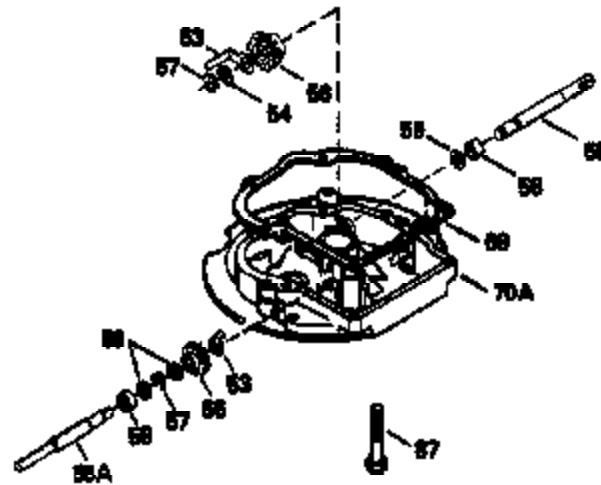

Ref #	Part Number	Qty	Description
420	730225	1	SAE 30 4-Cycle Engine Oil (Quart)

ILLUSTRATION SHOWS TYPICAL PARTS ONLY. ORDER BY PART NUMBER. PARTS NOT LISTED ARE SUPPLIED BY OEM.

VIEW 2 OF 3

Ref #	Part Number	Qty	Description
	RPMHigh		2700 to 3000
	RPMLow		2300 to 2600
92	650815	1	Belleville Washer
166	35827	1	Engine Shroud
191	35039B	1	S.E. Brake Bracket (Incl. 195)
238	650932	2	Screw, 10-32 x 49/64"
245	35066	1	Air Cleaner Filter
263A	35821	1	Grill Starter
287	650884	2	Screw, 8-32 x 1/2"
301	35355	1	Fuel Cap
347	650898	4	Screw, 10-32 x 27/32
370A	35840	1	Name Decal
370	35977	1	Instruction Decal
390	590637	1	Rewind Starter

ILLUSTRATION SHOWS TYPICAL PARTS ONLY. ORDER BY PART NUMBER. PARTS NOT LISTED ARE SUPPLIED BY OEM.

VIEW 3 OF 3

Ref #	Part Number	Qty	Description
	RPMHigh		2700 to 3000
	RPMLow		2300 to 2600
19	31361	1	Extension Spring
69	35261	1	* Mounting Flange Gasket
92	650815	1	Belleville Washer
182	6201	2	Screw, 1/4-28 x 7/8"
185	31384A	1	Intake Pipe (Incl. 224)
186	34337	1	Governor Link
191	35039B	1	S.E. Brake Bracket (Incl. 195)
223	650451	2	Screw, 1/4-20 x 1"
238	650932	2	Screw, 10-32 x 49/64"
241	35797	1	Air Cleaner Collar
245	35066	1	Air Cleaner Filter
250	35986	1	Air Cleaner Cover
276	35994	1	Locking Plate
277	650957	2	Screw, 1/4-20 x 2-31/32"
370A	35840	1	Name Decal