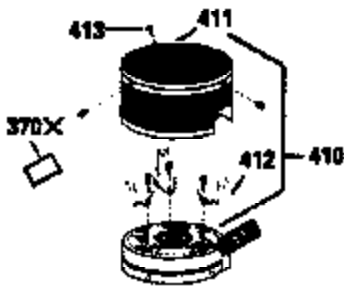

ILLUSTRATION SHOWS TYPICAL PARTS ONLY. ORDER BY PART NUMBER. PARTS NOT LISTED ARE SUPPLIED BY OEM.

VIEW 3 OF 3

Ref #	Part Number	Qty	Description
	RPMHigh		2700 to 3000
	RPMLow		2300 to 2600
19	31361	1	Extension Spring
69	35261	1	* Mounting Flange Gasket
92	650815	1	Belleville Washer
182	6201	2	Screw, 1/4-28 x 7/8"
185	31384A	1	Intake Pipe (Incl. 224)
186	34337	1	Governor Link
191	35039B	1	S.E. Brake Bracket (Incl. 195)
223	650451	2	Screw, 1/4-20 x 1"
238	650932	2	Screw, 10-32 x 49/64"
241	35797	1	Air Cleaner Collar
245	35066	1	Air Cleaner Filter
250	35986	1	Air Cleaner Cover
276	35994	1	Locking Plate
277	650957	2	Screw, 1/4-20 x 2-31/32"
370A	35840	1	Name Decal