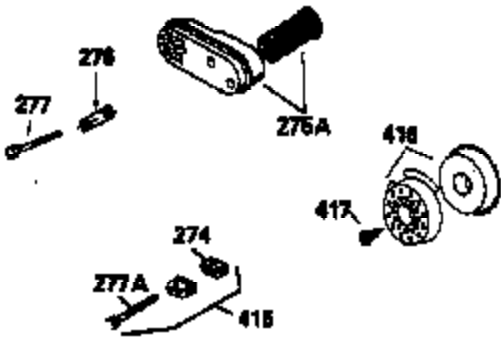

Ref #	Part Number	Qty	Description
420	730225	1	SAE 30 4-Cycle Engine Oil (Quart)

ILLUSTRATION SHOWS TYPICAL PARTS ONLY. ORDER BY PART NUMBER. PARTS NOT LISTED ARE SUPPLIED BY OEM.

VIEW 2 OF 3

Ref #	Part Number	Qty	Description
	RPMHigh		2700 to 3000
	RPMLow		2300 to 2600
92	650815	1	Belleville Washer
166	35827	1	Engine Shroud
191	35039B	1	S.E. Brake Bracket (Incl. 195)
238	650932	2	Screw, 10-32 x 49/64"
245	35066	1	Air Cleaner Filter
263A	35821	1	Grill Starter
287	650884	2	Screw, 8-32 x 1/2"
301	35355	1	Fuel Cap
347	650898	4	Screw, 10-32 x 27/32
370A	35840	1	Name Decal
370	35977	1	Instruction Decal
390	590637	1	Rewind Starter

ILLUSTRATION SHOWS TYPICAL PARTS ONLY. ORDER BY PART NUMBER. PARTS NOT LISTED ARE SUPPLIED BY OEM.

VIEW 3 OF 3

Ref #	Part Number	Qty	Description
	RPMHigh		2700 to 3000
	RPMLow		2300 to 2600
19	31361	1	Extension Spring
69	35261	1	* Mounting Flange Gasket
92	650815	1	Belleville Washer
182	6201	2	Screw, 1/4-28 x 7/8"
185	31384A	1	Intake Pipe (Incl. 224)
186	34337	1	Governor Link
191	35039B	1	S.E. Brake Bracket (Incl. 195)
223	650451	2	Screw, 1/4-20 x 1"
238	650932	2	Screw, 10-32 x 49/64"
241	35797	1	Air Cleaner Collar
245	35066	1	Air Cleaner Filter
250	35986	1	Air Cleaner Cover
276	35994	1	Locking Plate
277	650957	2	Screw, 1/4-20 x 2-31/32"
370A	35840	1	Name Decal