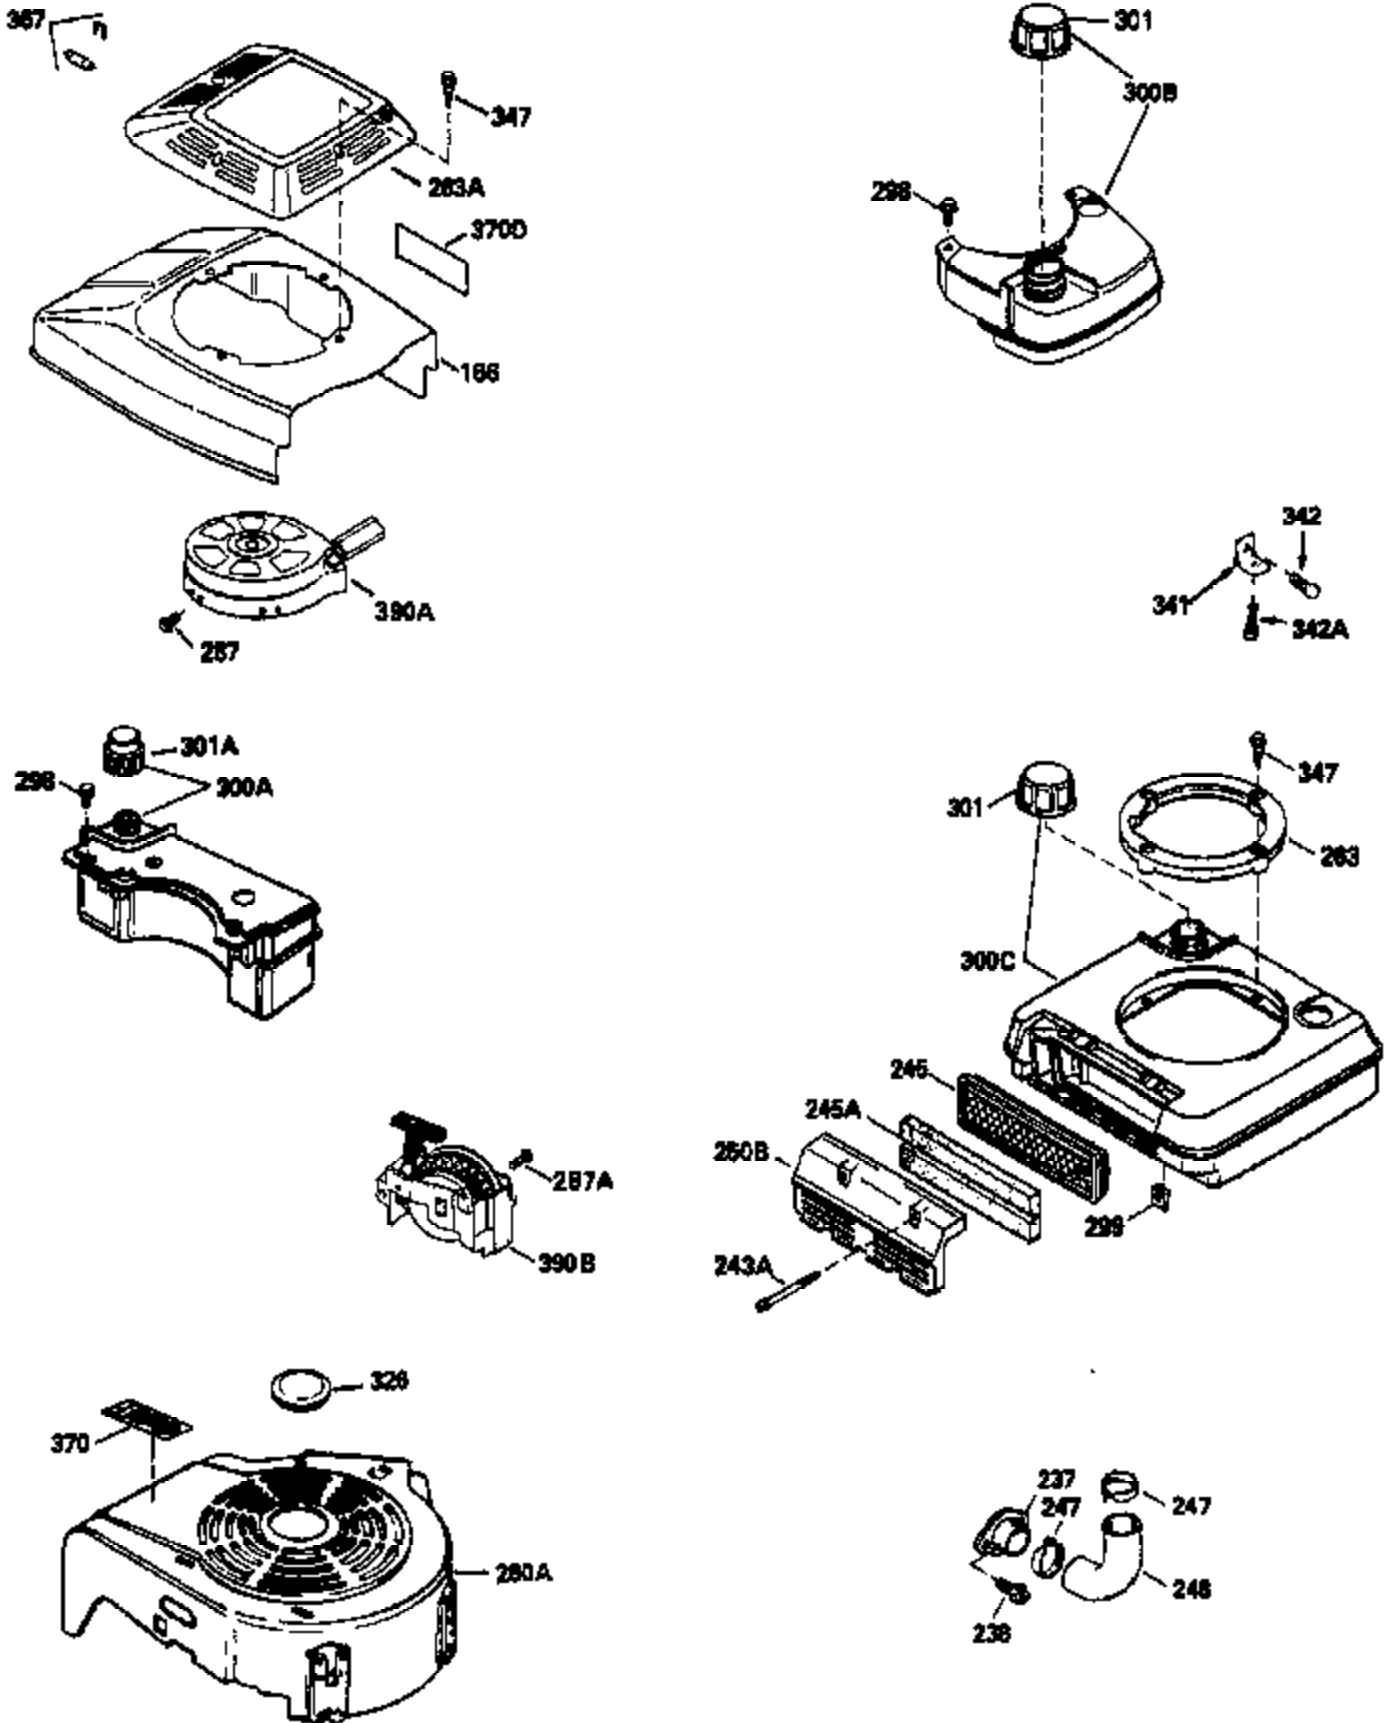

ILLUSTRATION SHOWS TYPICAL PARTS ONLY. ORDER BY PART NUMBER. PARTS NOT LISTED ARE SUPPLIED BY OEM.

VIEW 2 OF 3

Ref #	Part Number	Qty	Description
	RPMHigh		2700 to 3000
	RPMLow		2300 to 2600
92	650815	1	Belleville Washer
166	35827	1	Engine Shroud
191	35039B	1	S.E. Brake Bracket (Incl. 195)
238	650932	2	Screw, 10-32 x 49/64"
245	35066	1	Air Cleaner Filter
263A	35821	1	Grill Starter
287	650884	2	Screw, 8-32 x 1/2"
301	35355	1	Fuel Cap
347	650898	4	Screw, 10-32 x 27/32
370A	35840	1	Name Decal
370	35977	1	Instruction Decal
390	590637	1	Rewind Starter