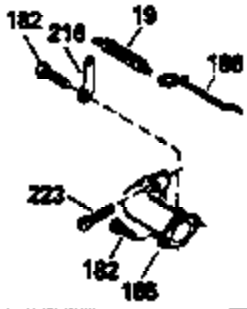

ILLUSTRATION SHOWS TYPICAL PARTS ONLY. ORDER BY PART NUMBER. PARTS NOT LISTED ARE SUPPLIED BY OEM.

VIEW 3 OF 3

Ref #	Part Number	Qty	Description
	RPMHigh		2700 to 3000
	RPMLow		2300 to 2600
19	31361	1	Extension Spring
69	35261	1	* Mounting Flange Gasket
92	650815	1	Belleville Washer
182	6201	2	Screw, 1/4-28 x 7/8"
185	31384A	1	Intake Pipe (Incl. 224)
186	34337	1	Governor Link
191	35039B	1	S.E. Brake Bracket (Incl. 195)
223	650451	2	Screw, 1/4-20 x 1"
238	650932	2	Screw, 10-32 x 49/64"
241	35797	1	Air Cleaner Collar
245	35066	1	Air Cleaner Filter
250	35986	1	Air Cleaner Cover
276	35994	1	Locking Plate
277	650957	2	Screw, 1/4-20 x 2-31/32"
370A	35840	1	Name Decal