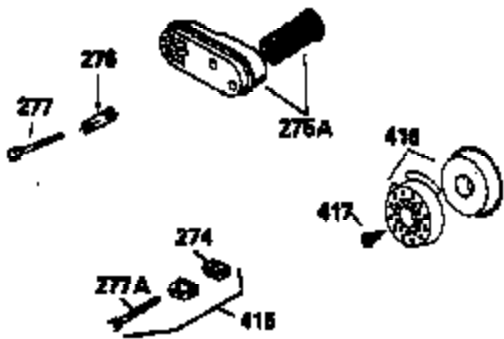

ILLUSTRATION SHOWS TYPICAL PARTS ONLY. ORDER BY PART NUMBER. PARTS NOT LISTED ARE SUPPLIED BY OEM.

VIEW 3 OF 3

Ref #	Part Number	Qty	Description
12A	34695		Elbow, Breather tube
19	31361		Spring, Extension
69	35261		* Gasket, Mounting flange
92	650815		Washer, Belleville
182	6201		Screw, 1/4-28 x 7/8"
185	31384A		Pipe, Intake (Incl. 224)
186	34358		Link, Governor spring
191	35015B		Bracket Assy., S.E. Brake (Incl. 195)
223	650451		Screw, 1/4-20 x 1"
238	650932		Screw, 10-32 x 49/64"
241	35797		Collar, Air cleaner
245	35066		Filter, Air cleaner
246D	35435		Filter, Pre-Air (Optional)
250A	35065		Cover Assy., Air cleaner
275A	34613		Muffler
276	33753		Plate, Locking
277A	30063		Screw, Torx T-30, 1/4-20 x 1/2" (Use as req.)
277	650795		Screw, 1/4-20 x 2-1/4" (Use as requir ed)
322	35013		Connector, Body
330	34970		Wire & terminal Assy.
330	35853		Wire Assy.
361	650831		Screw, 1/4-20 x 15/32"
370G	34387		Decal, Instruction (Optional)
395	35707		Electric Starter Motor (12 Volt) (Refer to Division 5, Section D page 18 or Fiche 8A, Grid G-11 for breakdown)
410	730574		Opt.Debris Screen Kit (Incl.370G,411, 412,413)
411	35596		Debris Screen (Optional)
412	35597		Debris Screen Bracket (Optional)
413	650910		Screw, 8-32 x 1/4 (Optional)
415	730162		Muffler Adapter Kit(In.274,277A)(Use as req.)