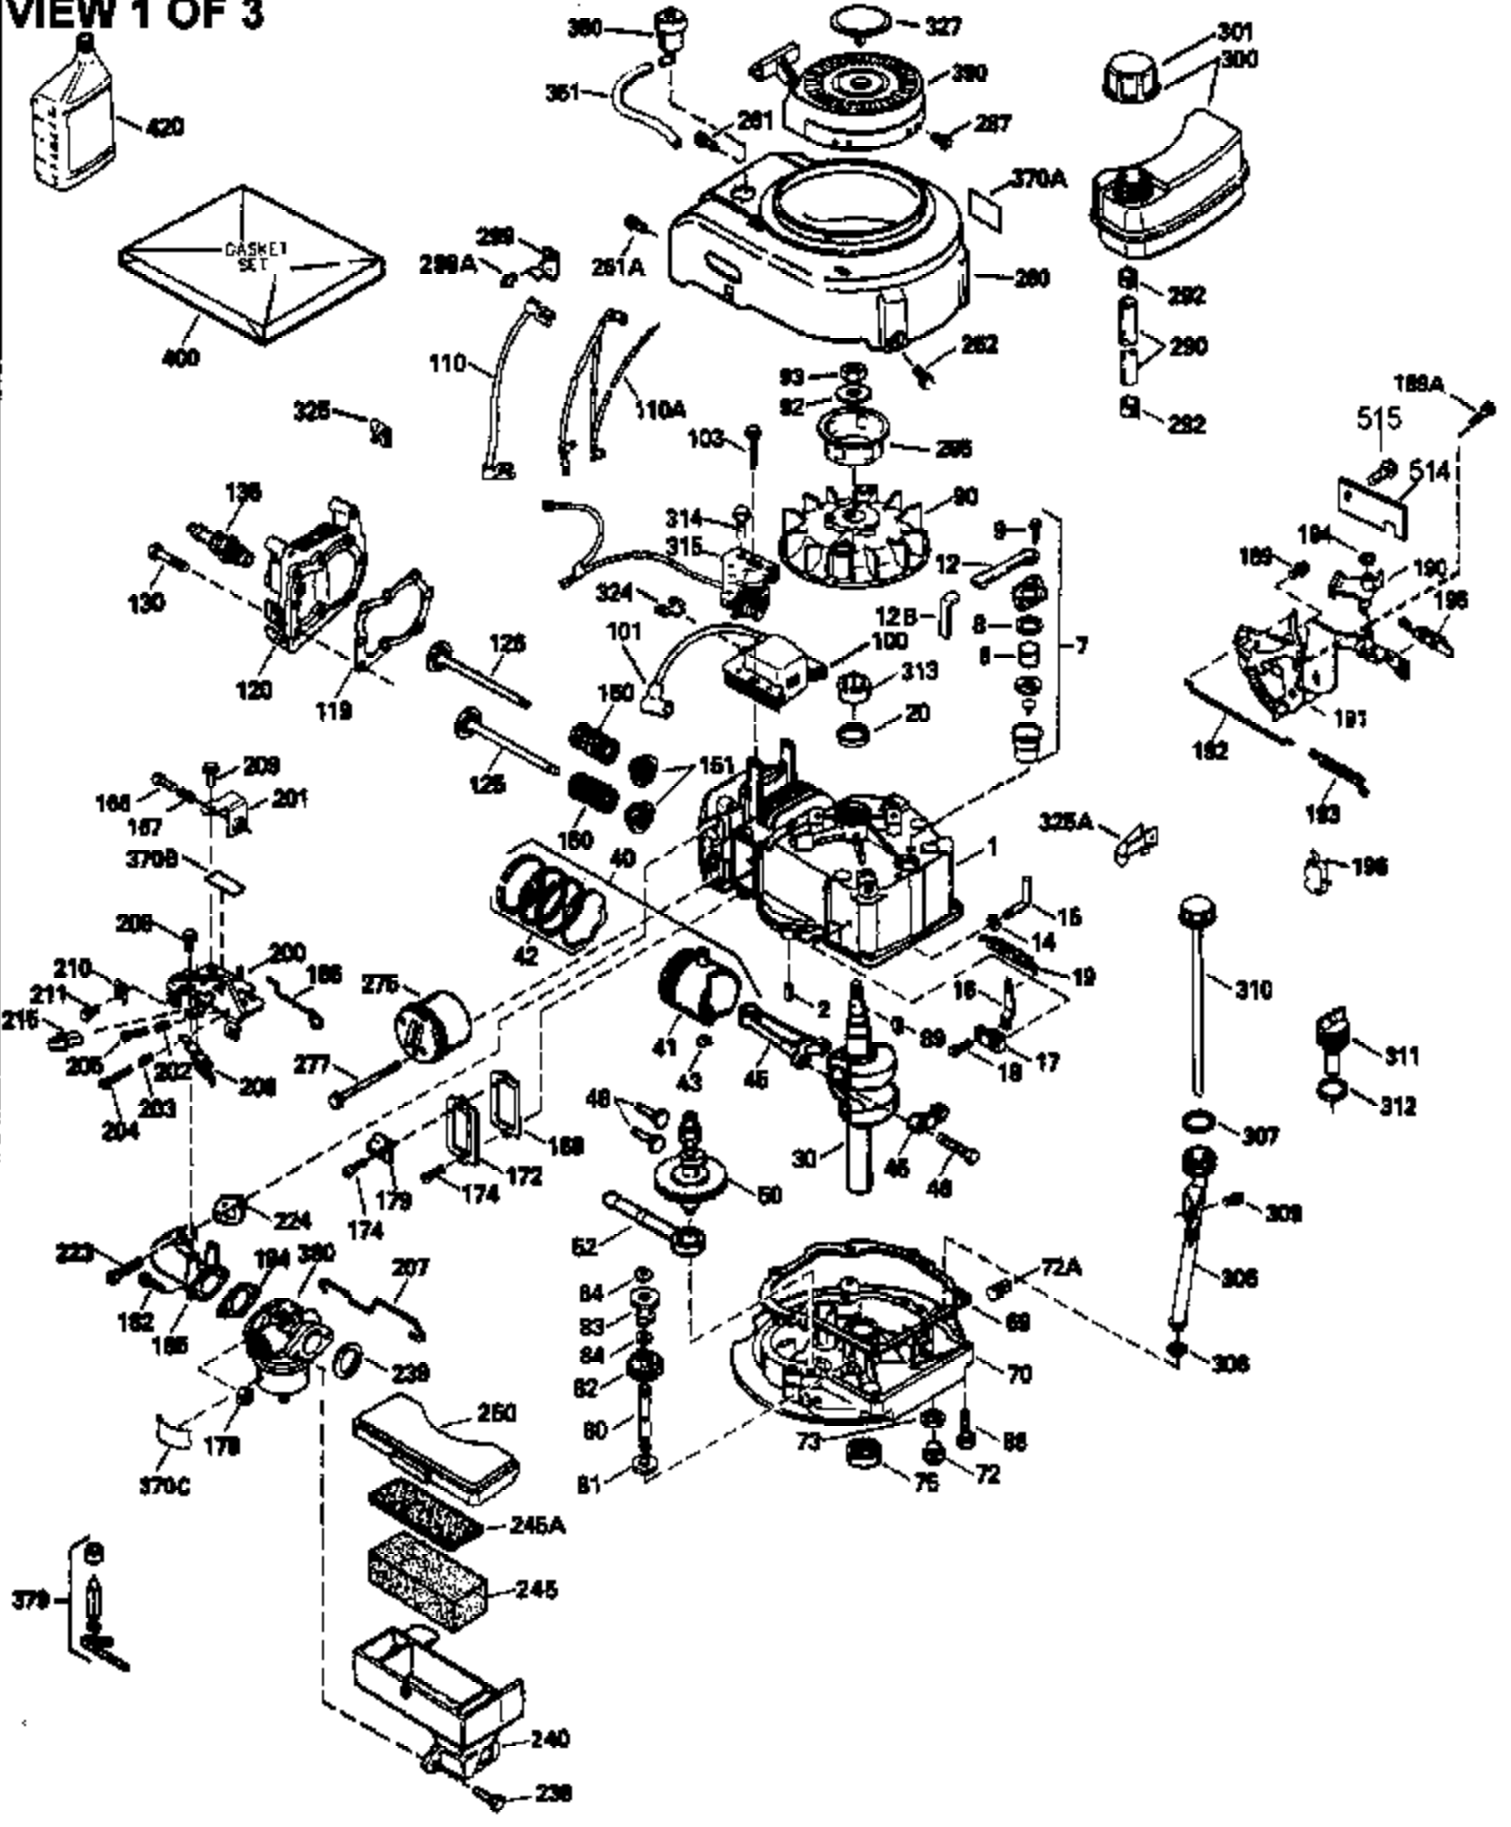

## Engine Parts List #1

Ref #	Part Number	Qty	Description
1	33968B		Cylinder (Incl. 2 & 20) (2-13/16" Bore)
2	26727		Pin, Dowel
6	33734		Element, Breather
7	34214A		Breather Assy. (Incl. 6, 8, 9, 12 & 1 2A)
8	33735		* Gasket, Breather
9	30200		Screw, 10-24 x 9/16"
12A	34695		Elbow, Breather tube
12	33886		Tube, Breather
14	28277		Washer, Flat
15	30589		Rod, Governor (Incl. 14)
16	31383A		Lever, Governor
17	31335		Clamp, Governor lever
18	650548		Screw, 8-32 x 5/16"
19	31361		Spring, Extension
20	32600		Seal, Oil
30	35801		Crankshaft
40	34535		Piston, Pin & Ring Set (Std.) (2-13/16" Bore)
40	34536		Piston, Pin & Ring Set (.010" OS)
40	34537		Piston, Pin & Ring Set (.020" OS)
41	33562B		Piston & Pin Ass'y. (Incl. 43) (Std.) (2-13/16")
41	33563B		Piston & Pin Ass'y. (Incl. 43) (.010" OS)
41	33564B		Piston & Pin Ass'y. (Incl. 43) (.020" OS)
42	33567		Ring Set (Std.) (2-13/16" Bore)
42	33568		Ring Set (.010" OS)
42	33569		Ring Set (.020" OS)
43	20381		Ring, Piston pin retaining
45	32875		Rod Assy., Connecting (Incl. 46)
46	32610A		Bolt, Connecting rod
48	27241		Lifter, Valve
50	33553		Camshaft (MCR)
52	29914		Oil Pump Assy.
69	35261		* Gasket, Mounting flange
70	34311C		Flange Ass'y. (Incl. 72, 72A, 73, 75 & 80)
72	30572		Plug, Oil drain (Incl. 73)
73	28833		* Drain Plug Gasket (Not req. W/plastic plug)
75	27897		Seal, Oil
80	30574		Shaft, Governor
81	30590A		Washer, Flat
82	30591		Gear Assy., Governor (Incl. 81)
83	30588A		Spool, Governor
84	29193		Ring, Retaining
86	650488		Screw, 1/4-20 x 1-1/4"
89	611004		Flywheel Key
90	611150		Flywheel
92	650815		Washer, Belleville
93	650816		Nut, Flywheel
100	34443A		Solid State Ignition
101	610118		Cover, Spark plug
103	650814		Screw, Torx T-15, 10-24 x 1"
110	34961		Ground Wire
119	33554A		* Gasket, Head
120	34342		Head, Cylinder
125	29314B		Intake Valve (Std.) (Incl. 151) (Conventional Ports)
125	29315C		Intake Valve (1/32" OS) (Incl. 151) (Conventional Ports)
126	29313C		Exhaust Valve (Std.) (Incl. 151) (Conventional Ports)
126	29315C		Exhaust Valve (1/32" OS) (Incl. 151) (Conventional Ports)
130	6021A		Screw, 5/16-18 x 1-1/2"
135	35395		Resistor Spark Plug (RJ19LM)