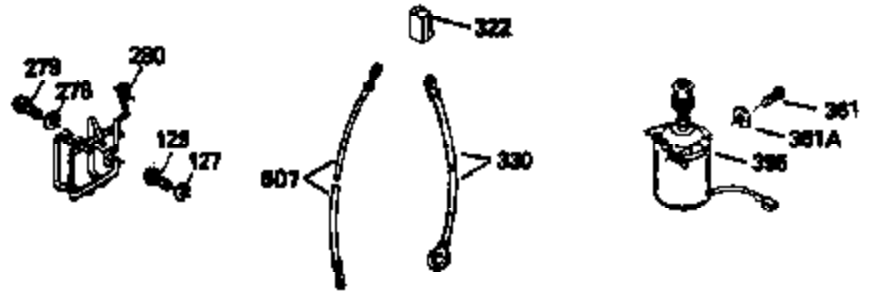

ILLUSTRATION SHOWS TYPICAL PARTS ONLY. ORDER BY PART NUMBER. PARTS NOT LISTED ARE SUPPLIED BY OEM.

VIEW 3 OF 3

Ref #	Part Number	Qty	Description
12A	34695		Elbow, Breather tube
19	31361		Spring, Extension
69	35261		* Gasket, Mounting flange
92	650815		Washer, Belleville
182	6201		Screw, 1/4-28 x 7/8"
185	31384A		Pipe, Intake (Incl. 224)
186	34358		Link, Governor spring
191	35015B		Bracket Assy., S.E. Brake (Incl. 195)
223	650451		Screw, 1/4-20 x 1"
238	650932		Screw, 10-32 x 49/64"
241	35797		Collar, Air cleaner
245	35066		Filter, Air cleaner
246D	35435		Filter, Pre-Air (Optional)
250A	35065		Cover Assy., Air cleaner
275A	34613		Muffler
276	33753		Plate, Locking
277A	30063		Screw, Torx T-30, 1/4-20 x 1/2" (Use as req.)
277	650795		Screw, 1/4-20 x 2-1/4" (Use as requir ed)
322	35013		Connector, Body
330	34970		Wire & terminal Assy.
330	35853		Wire Assy.
361	650831		Screw, 1/4-20 x 15/32"
370G	34387		Decal, Instruction (Optional)
395	35707		Electric Starter Motor (12 Volt) (Refer to Division 5, Section D page 18 or Fiche 8A, Grid G-11 for breakdown)
410	730574		Opt.Debris Screen Kit (Incl.370G,411, 412,413)
411	35596		Debris Screen (Optional)
412	35597		Debris Screen Bracket (Optional)
413	650910		Screw, 8-32 x 1/4 (Optional)
415	730162		Muffler Adapter Kit(In.274,277A)(Use as req.)