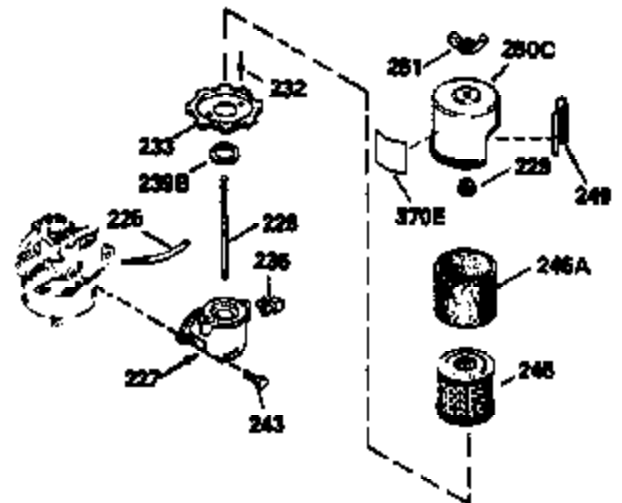

ILLUSTRATION SHOWS TYPICAL PARTS ONLY. ORDER BY PART NUMBER. PARTS NOT LISTED ARE SUPPLIED BY OEM.

VIEW 3 OF 3

Ref #	Part Number	Qty	Description
12A	34695		Elbow, Breather tube
19	31361		Spring, Extension
69	35261		* Gasket, Mounting flange
92	650815		Washer, Belleville
182	6201		Screw, 1/4-28 x 7/8"
185	31384A		Pipe, Intake (Incl. 224)
186	34358		Link, Governor spring
191	35015B		Bracket Assy., S.E. Brake (Incl. 195)
223	650451		Screw, 1/4-20 x 1"
238	650932		Screw, 10-32 x 49/64"
241	35797		Collar, Air cleaner
245	35066		Filter, Air cleaner
246D	35435		Filter, Pre-Air (Optional)
250A	35065		Cover Assy., Air cleaner
275A	34613		Muffler
276	33753		Plate, Locking
277A	30063		Screw, Torx T-30, 1/4-20 x 1/2" (Use as req.)
277	650795		Screw, 1/4-20 x 2-1/4" (Use as requir ed)
322	35013		Connector, Body
330	34970		Wire & terminal Assy.
330	35853		Wire Assy.
361	650831		Screw, 1/4-20 x 15/32"
370G	34387		Decal, Instruction (Optional)
395	35707		Electric Starter Motor (12 Volt) (Refer to Division 5, Section D page 18 or Fiche 8A, Grid G-11 for breakdown)
410	730574		Opt.Debris Screen Kit (Incl.370G,411, 412,413)
411	35596		Debris Screen (Optional)
412	35597		Debris Screen Bracket (Optional)
413	650910		Screw, 8-32 x 1/4 (Optional)
415	730162		Muffler Adapter Kit(In.274,277A)(Use as req.)