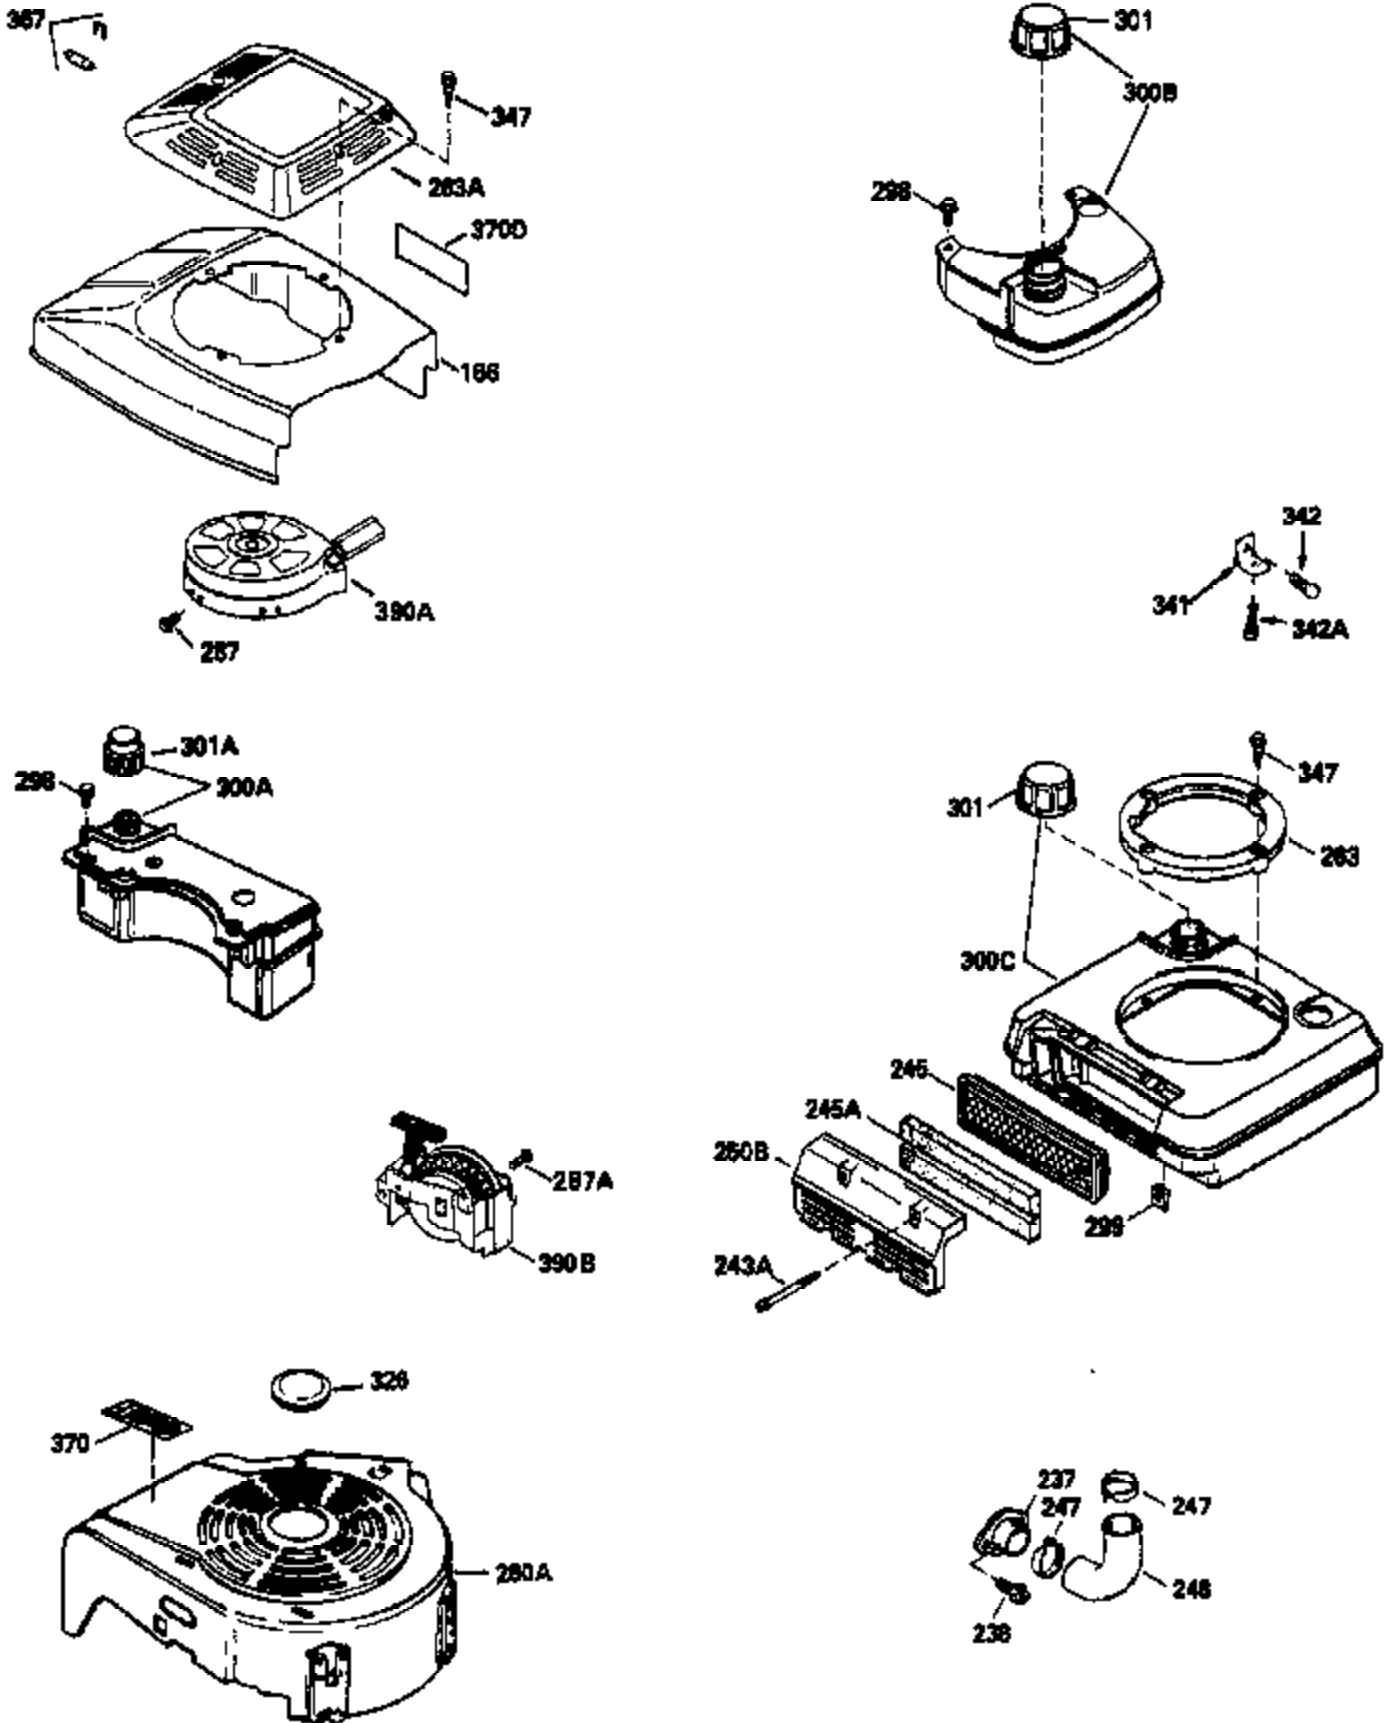

ILLUSTRATION SHOWS TYPICAL PARTS ONLY. ORDER BY PART NUMBER. PARTS NOT LISTED ARE SUPPLIED BY OEM.

VIEW 2 OF 3

Ref #	Part Number	Qty	Description
12A	34695		Elbow, Breather tube
92	650815		Washer, Belleville
166	35827		Shroud, Engine
191	35015B		Bracket Assy., S.E. Brake (Incl. 195)
238	650932		Screw, 10-32 x 49/64"
245	35066		Filter, Air cleaner
246D	35435		Filter, Pre-Air (Optional)
250A	35065		Cover Assy., Air cleaner
263A	35821		Grill, Starter
301A	35355		Fuel Cap (Use as required)
347	650898		Screw, 10-32 x 27/32"
370G	34387		Decal, Instruction (Optional)
390A	590637		Rewind Starter (Refer to Division 5, Section C, page 34 or Fiche 8A, Grid G-5 for breakdown)