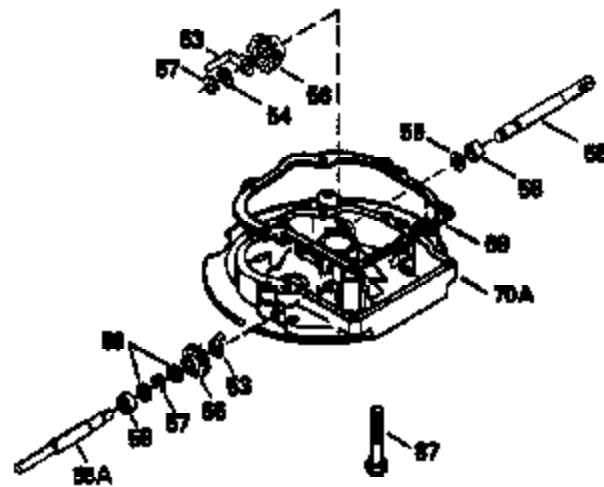

ILLUSTRATION SHOWS TYPICAL PARTS ONLY. ORDER BY PART NUMBER. PARTS NOT LISTED ARE SUPPLIED BY OEM.

VIEW 3 OF 3

Ref #	Part Number	Qty	Description
12A	34695		Elbow, Breather tube
19	31361		Spring, Extension
69	35261		* Gasket, Mounting flange
92	650815		Washer, Belleville
182	6201		Screw, 1/4-28 x 7/8"
185	31384A		Pipe, Intake (Incl. 224)
186	34358		Link, Governor spring
191	35015B		Bracket Assy., S.E. Brake (Incl. 195)
223	650451		Screw, 1/4-20 x 1"
238	650932		Screw, 10-32 x 49/64"
241	35797		Collar, Air cleaner
245	35066		Filter, Air cleaner
246D	35435		Filter, Pre-Air (Optional)
250A	35065		Cover Assy., Air cleaner
275A	34613		Muffler
276	33753		Plate, Locking
277A	30063		Screw, Torx T-30, 1/4-20 x 1/2" (Use as req.)
277	650795		Screw, 1/4-20 x 2-1/4" (Use as requir ed)
322	35013		Connector, Body
330	34970		Wire & terminal Assy.
330	35853		Wire Assy.
361	650831		Screw, 1/4-20 x 15/32"
370G	34387		Decal, Instruction (Optional)
395	35707		Electric Starter Motor (12 Volt) (Refer to Division 5, Section D page 18 or Fiche 8A, Grid G-11 for breakdown)
410	730574		Opt.Debris Screen Kit (Incl.370G,411, 412,413)
411	35596		Debris Screen (Optional)
412	35597		Debris Screen Bracket (Optional)
413	650910		Screw, 8-32 x 1/4 (Optional)
415	730162		Muffler Adapter Kit(In.274,277A)(Use as req.)