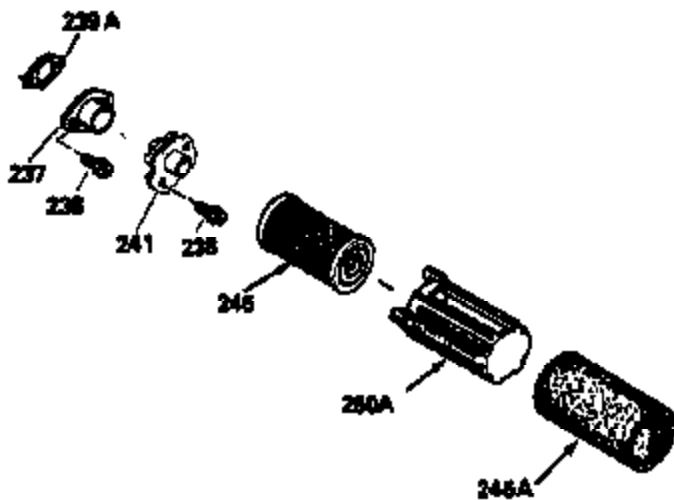

ILLUSTRATION SHOWS TYPICAL PARTS ONLY. ORDER BY PART NUMBER. PARTS NOT LISTED ARE SUPPLIED BY OEM.

VIEW 3 OF 3

Ref #	Part Number	Qty	Description
12A	34695		Elbow, Breather tube
19	31361		Spring, Extension
69	35261		* Gasket, Mounting flange
92	650815		Washer, Belleville
182	6201		Screw, 1/4-28 x 7/8"
185	31384A		Pipe, Intake (Incl. 224)
186	34358		Link, Governor spring
191	35015B		Bracket Assy., S.E. Brake (Incl. 195)
223	650451		Screw, 1/4-20 x 1"
238	650932		Screw, 10-32 x 49/64"
241	35797		Collar, Air cleaner
245	35066		Filter, Air cleaner
246D	35435		Filter, Pre-Air (Optional)
250A	35065		Cover Assy., Air cleaner
275A	34613		Muffler
276	33753		Plate, Locking
277A	30063		Screw, Torx T-30, 1/4-20 x 1/2" (Use as req.)
277	650795		Screw, 1/4-20 x 2-1/4" (Use as requir ed)
322	35013		Connector, Body
330	34970		Wire & terminal Assy.
330	35853		Wire Assy.
361	650831		Screw, 1/4-20 x 15/32"
370G	34387		Decal, Instruction (Optional)
395	35707		Electric Starter Motor (12 Volt) (Refer to Division 5, Section D page 18 or Fiche 8A, Grid G-11 for breakdown)
410	730574		Opt.Debris Screen Kit (Incl.370G,411, 412,413)
411	35596		Debris Screen (Optional)
412	35597		Debris Screen Bracket (Optional)
413	650910		Screw, 8-32 x 1/4 (Optional)
415	730162		Muffler Adapter Kit(In.274,277A)(Use as req.)