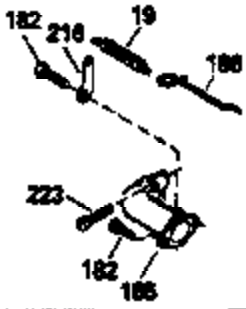

ILLUSTRATION SHOWS TYPICAL PARTS ONLY. ORDER BY PART NUMBER. PARTS NOT LISTED ARE SUPPLIED BY OEM.

VIEW 3 OF 3

Ref #	Part Number	Qty	Description
12A	34695		Elbow, Breather tube
19	31361		Spring, Extension
69	35261		* Gasket, Mounting flange
92	650815		Washer, Belleville
182	6201		Screw, 1/4-28 x 7/8"
185	31384A		Pipe, Intake (Incl. 224)
186	34358		Link, Governor spring
191	35015B		Bracket Assy., S.E. Brake (Incl. 195)
223	650451		Screw, 1/4-20 x 1"
238	650932		Screw, 10-32 x 49/64"
241	35797		Collar, Air cleaner
245	35066		Filter, Air cleaner
246D	35435		Filter, Pre-Air (Optional)
250A	35065		Cover Assy., Air cleaner
275A	34613		Muffler
276	33753		Plate, Locking
277A	30063		Screw, Torx T-30, 1/4-20 x 1/2" (Use as req.)
277	650795		Screw, 1/4-20 x 2-1/4" (Use as requir ed)
322	35013		Connector, Body
330	34970		Wire & terminal Assy.
330	35853		Wire Assy.
361	650831		Screw, 1/4-20 x 15/32"
370G	34387		Decal, Instruction (Optional)
395	35707		Electric Starter Motor (12 Volt) (Refer to Division 5, Section D page 18 or Fiche 8A, Grid G-11 for breakdown)
410	730574		Opt.Debris Screen Kit (Incl.370G,411, 412,413)
411	35596		Debris Screen (Optional)
412	35597		Debris Screen Bracket (Optional)
413	650910		Screw, 8-32 x 1/4 (Optional)
415	730162		Muffler Adapter Kit(In.274,277A)(Use as req.)