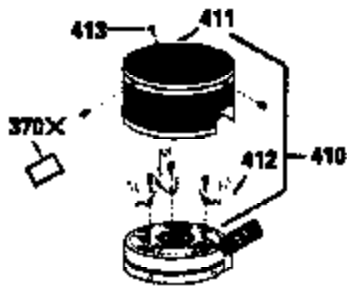

ILLUSTRATION SHOWS TYPICAL PARTS ONLY. ORDER BY PART NUMBER. PARTS NOT LISTED ARE SUPPLIED BY OEM.

VIEW 3 OF 3

Ref #	Part Number	Qty	Description
12A	34695		Elbow, Breather tube
19	31361		Spring, Extension
69	35261		* Gasket, Mounting flange
92	650815		Washer, Belleville
182	6201		Screw, 1/4-28 x 7/8"
185	31384A		Pipe, Intake (Incl. 224)
186	34358		Link, Governor spring
191	35015B		Bracket Assy., S.E. Brake (Incl. 195)
223	650451		Screw, 1/4-20 x 1"
238	650932		Screw, 10-32 x 49/64"
241	35797		Collar, Air cleaner
245	35066		Filter, Air cleaner
246D	35435		Filter, Pre-Air (Optional)
250A	35065		Cover Assy., Air cleaner
275A	34613		Muffler
276	33753		Plate, Locking
277A	30063		Screw, Torx T-30, 1/4-20 x 1/2" (Use as req.)
277	650795		Screw, 1/4-20 x 2-1/4" (Use as requir ed)
322	35013		Connector, Body
330	34970		Wire & terminal Assy.
330	35853		Wire Assy.
361	650831		Screw, 1/4-20 x 15/32"
370G	34387		Decal, Instruction (Optional)
395	35707		Electric Starter Motor (12 Volt) (Refer to Division 5, Section D page 18 or Fiche 8A, Grid G-11 for breakdown)
410	730574		Opt.Debris Screen Kit (Incl.370G,411, 412,413)
411	35596		Debris Screen (Optional)
412	35597		Debris Screen Bracket (Optional)
413	650910		Screw, 8-32 x 1/4 (Optional)
415	730162		Muffler Adapter Kit(In.274,277A)(Use as req.)