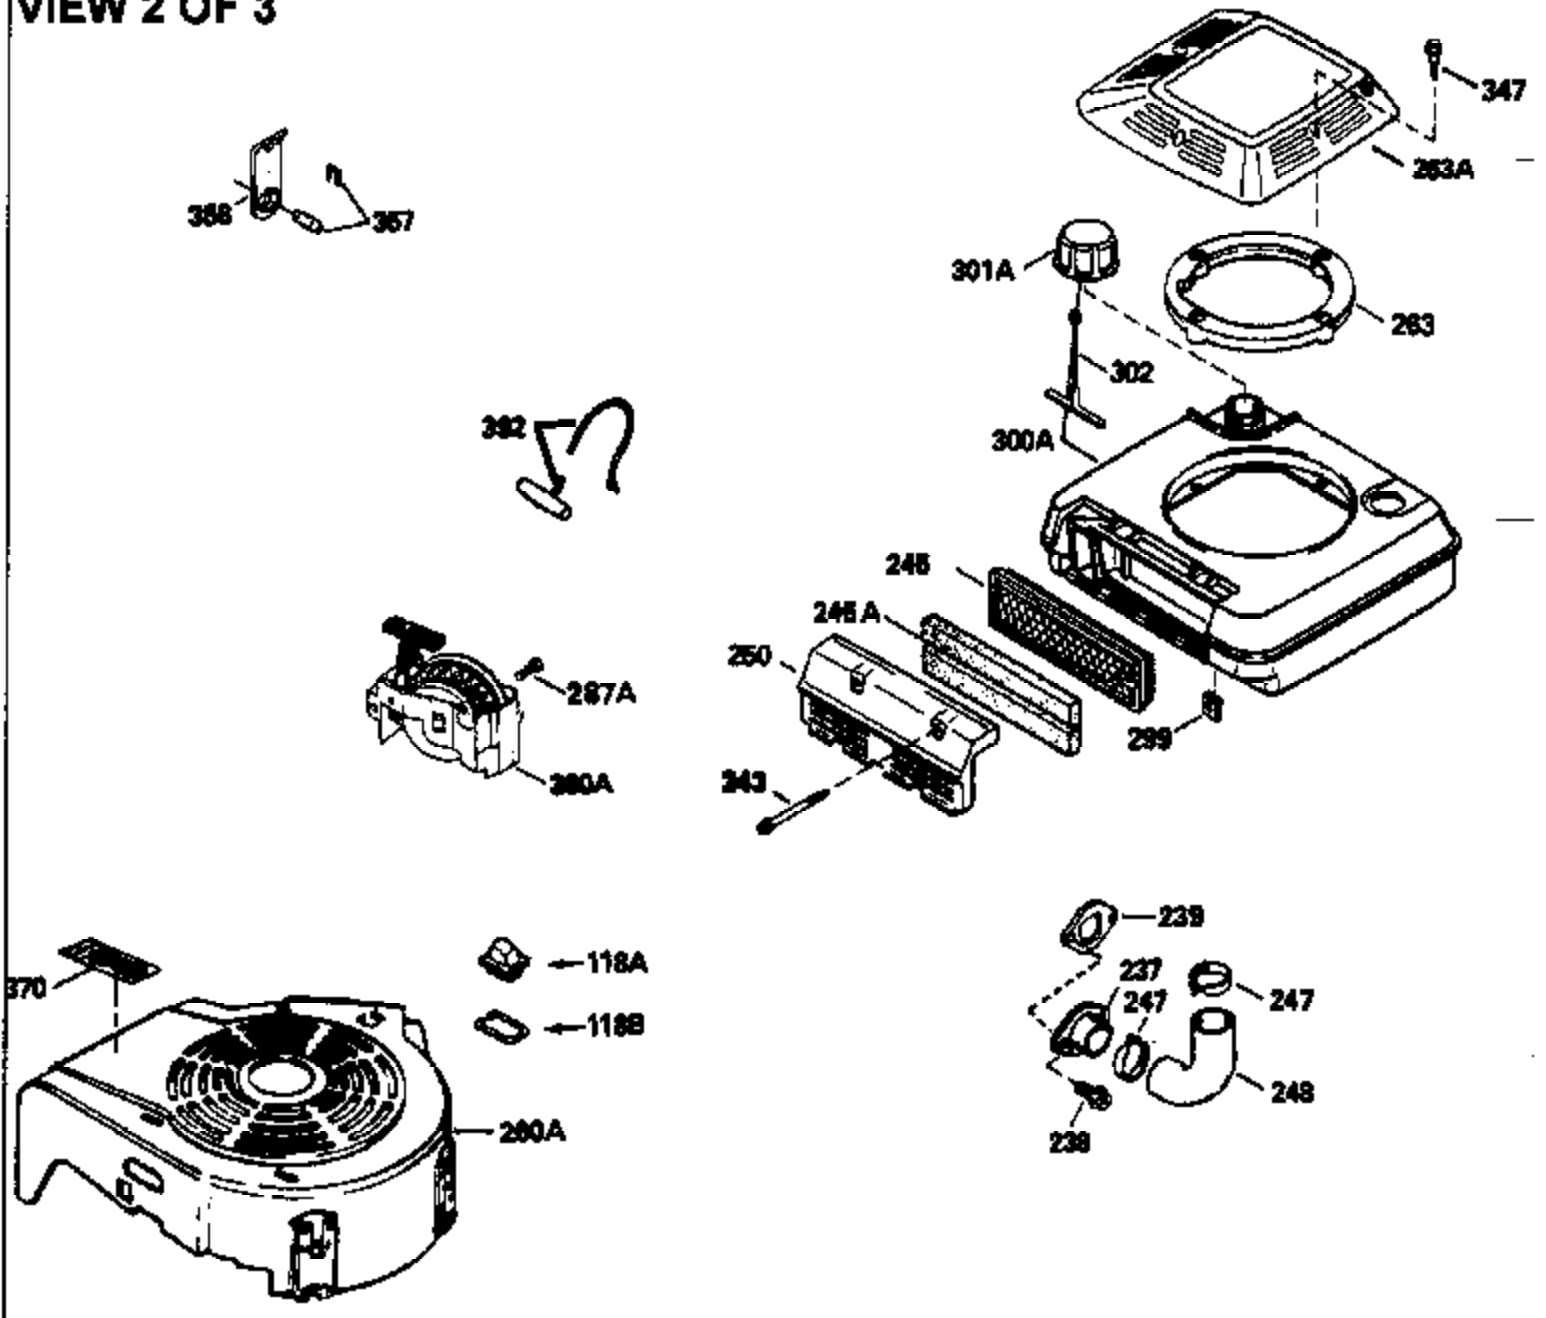

VIEW 2 OF 3

Ref #	Part Number	Qty	Description
12A	34695		Elbow, Breather tube
118	730194		Rope Guide Kit (Use as required)
166	35827		Shroud, Engine
196	35035		Switch Assy.
238	650932		Screw, 10-32 x 49/64"
239	34338		* Gasket, Air cleaner
241A	35797		Collar, Air cleaner
245A	35066		Filter, Air cleaner
246E	35435		Filter, Pre-air (Use as required)
250C	35065		Cover Assy., Air cleaner
260B	35826		Housing, Blower
263A	35821		Grill, Starter
287A	650735		Screw, 10-24 x 3/8" (Use as required)
287A			Pop Rivet (3/16" Dia.) (Purchase locally)
287B	650884		Screw, 8-32 x 1/2"
301A	35355		Fuel Cap (Use as required)
330	34970		Wire Harness
330	35853		Wire
347	650898		Screw, 10-32 x 27/32"
370G	35847		Decal, Instruction
370H	34387		Decal, Instruction (Optional)
370J	34870		Decal, Instruction (Optional)
370F	35840		Decal, Name
390C	590637		Rewind Starter (Refer to Division 5, Section C, page 34 or Fiche 8A, Grid G-5 for breakdown)
425	730571		Starter Muff Kit (Incl.370J,426,427)(Opt.)
426	32203		Starter Air Cleaner (Optional)
427	32204		Starter Air Cleaner Bracket (Optional)
436	611006		Stator Plate Ass'y.(Incl.377,378,437, 442-448)
437	30551		Spring, Breaker box cover
438	610947		Cover, Dust
439	610955		Gasket, Stator cover
440	30992		Cam, Breaker
442	610385		Washer
443	610408		Nut, 8-32
444	29181		Breaker Fastening Screw & Washer
445	610593		Condenser Fastening Screw
446	33356		Terminal, Ground