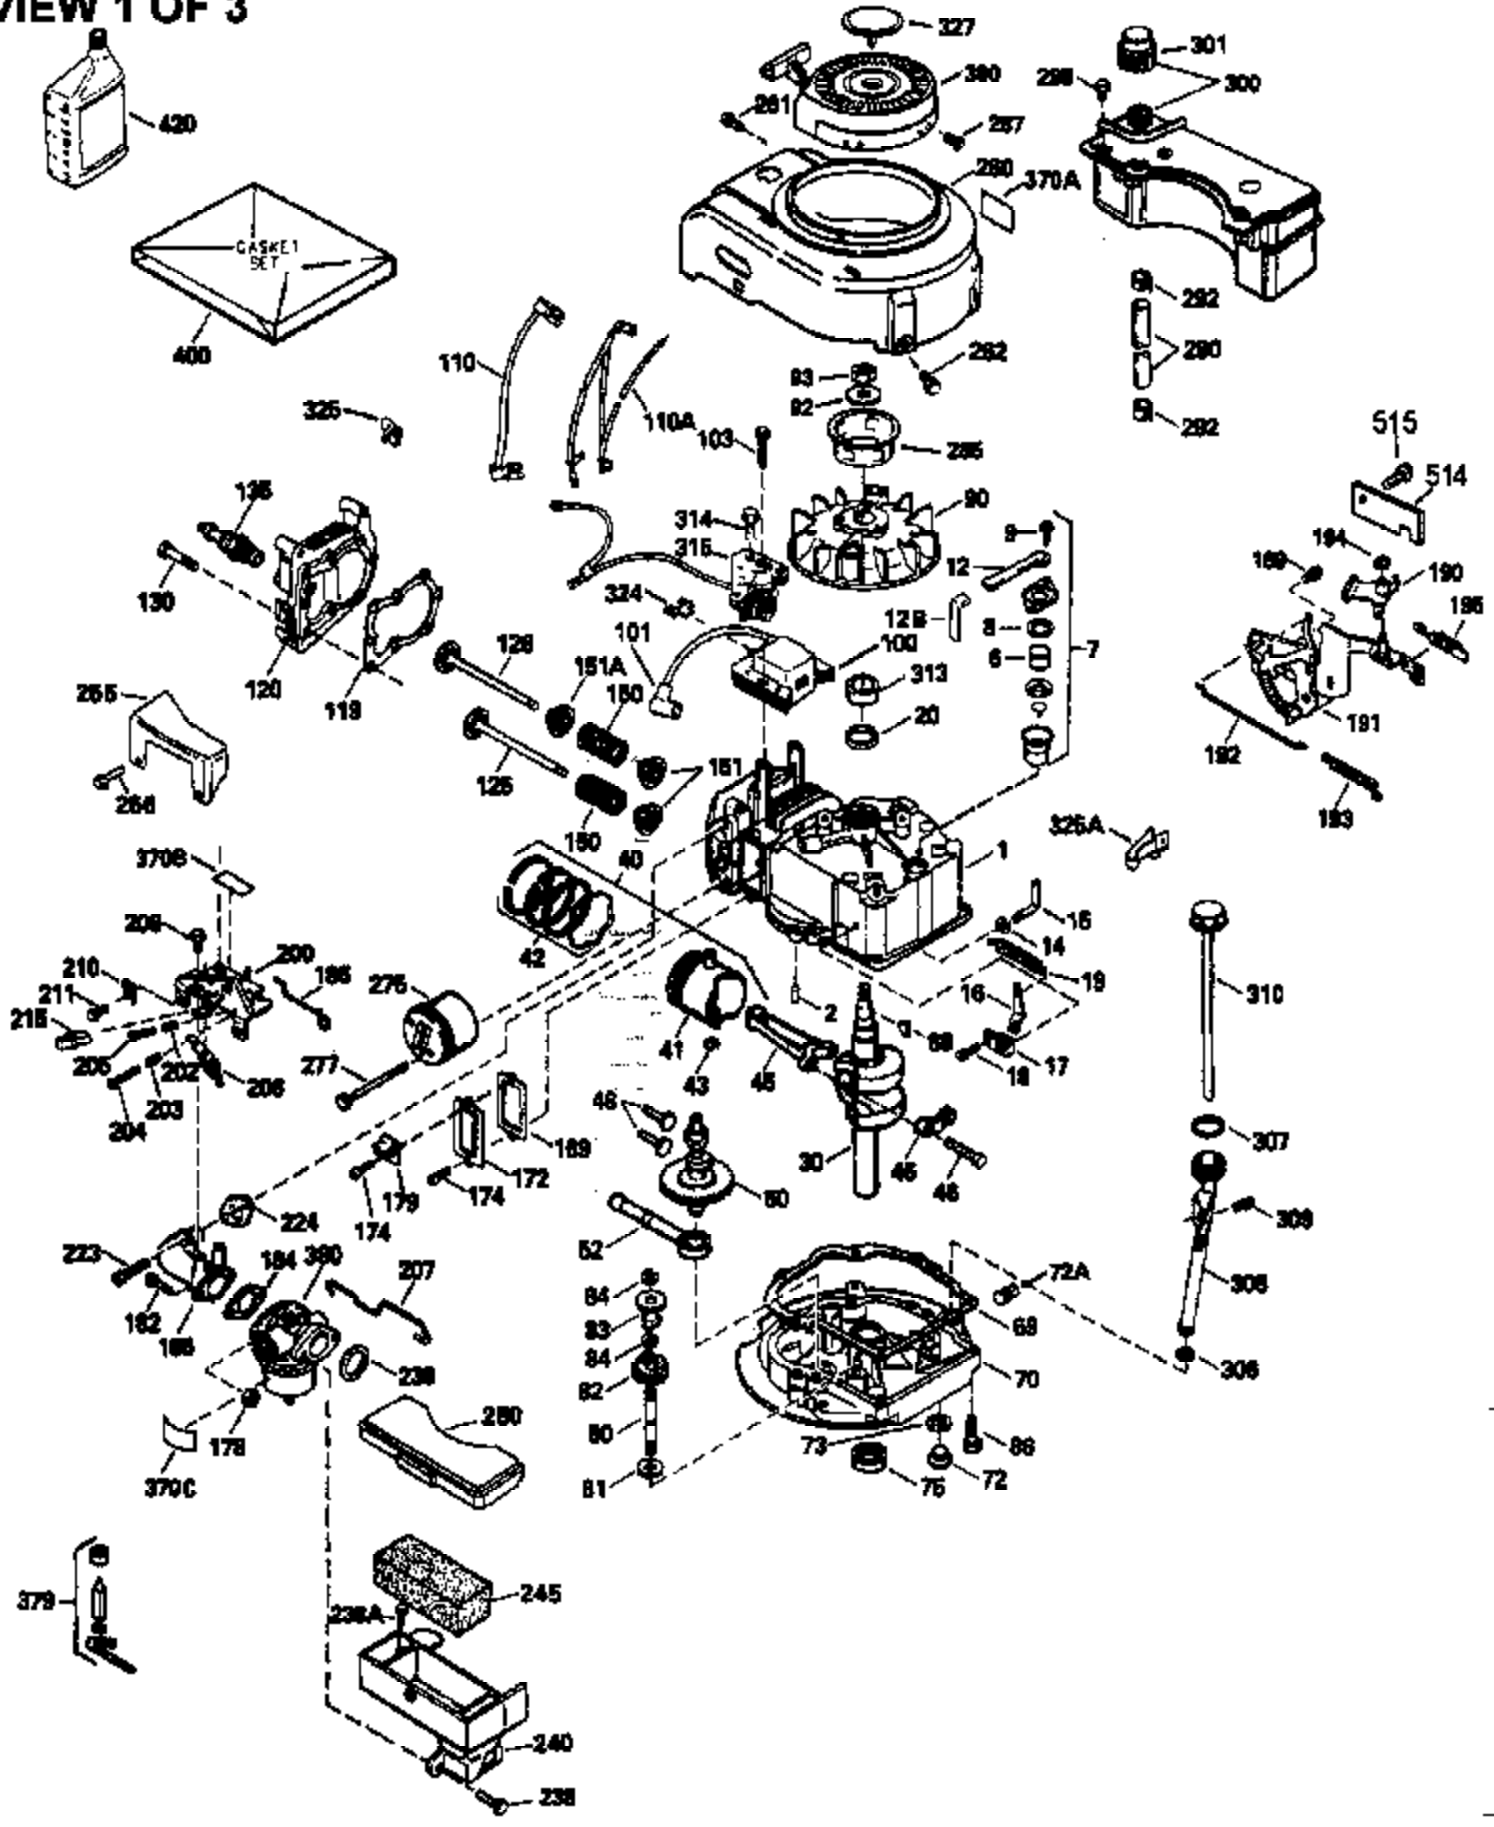

VIEW 1 OF 3

Ref #	Part Number	Qty	Description
1	33968B		Cylinder (Incl. 2 & 20) (2-13/16")
2	26727		Pin, Dowel
6	33734		Element, Breather
7	34214A		Breather Ass'y. (Incl. 6, 8, 9, 12 , & 12A)
8	33735		* Gasket, Breather
9	30200		Screw, 10-24 x 9/16"
12	33886		Tube, Breather
12A	34695		Elbow, Breather tube
14	28277		Washer, Flat
15	30589		Rod, Governor (Incl. 14)
16	31383A		Lever, Governor
17	31335		Clamp, Governor lever
18	650548		Screw, 8-32 x 5/16"
19	31361		Spring, Extension
20	32600		Seal, Oil
30	35801		Crankshaft
40	34535		Piston, Pin & Ring Set (Std.) (2-13/1 6")
40	34536		Piston, Pin & Ring Set (.010" OS)
40	34537		Piston, Pin & Ring Set (.020" OS)
41	33562B		Piston & Pin Ass'y.(Incl. 43)(Std.)(2 -13/16")
41	33563B		Piston & Pin Ass'y. (Incl. 43) (.010" OS)
41	33564B		Piston & Pin Ass'y. (Incl. 43) (.020" OS)
42	33567		Ring Set (Std.) (2-13/16" Bore)
42	33568		Ring Set (.010" OS)
42	33569		Ring Set (.020" OS)
43	20381		Ring, Piston pin retaining
45	32875		Rod Assy., Connecting (Incl. 46)
46	32610A		Bolt, Connecting rod
48	27241		Lifter, Valve
50	33553		Camshaft (MCR)
52	29914		Oil Pump Assy.
69	35261		* Gasket, Mounting flange
70	34311C		Flange Ass'y. (Incl. 72, 72A, 73, 75 & 80)
72	30572		Plug, Oil drain (Incl. 73)
73	28833		* Drain Plug Gasket (Not req. W/plastic plug)
75	27897		Seal, Oil
80	30574		Shaft, Governor
81	30590A		Washer, Flat
82	30591		Gear Assy., Governor (Incl. 81)
83	30588A		Spool, Governor
84	29193		Ring, Retaining
86	650488		Screw, 1/4-20 x 1-1/4"
89	611004		Flywheel Key
90	611150		Flywheel
92	650815		Washer, Belleville
93	650816		Nut, Flywheel
100	34443A		Solid State Ignition
100	730207		Magneto-to-Solid State Conv. Kit (Includes solid state module, solid state flywheel key, and instructions.) (Use as required on external ignition engines only.)
101	610118		Cover, Spark plug (Use as required)
103	650814		Screw, Torx T-15, 10-24 x 1"
110	34961		Ground Wire
118	730194		Rope Guide Kit (Use as required)
119	33554A		* Gasket, Head
120	34342		Head, Cylinder
125	29314B		Intake Valve (Std.) (Incl. 151) (Conventional Ports)