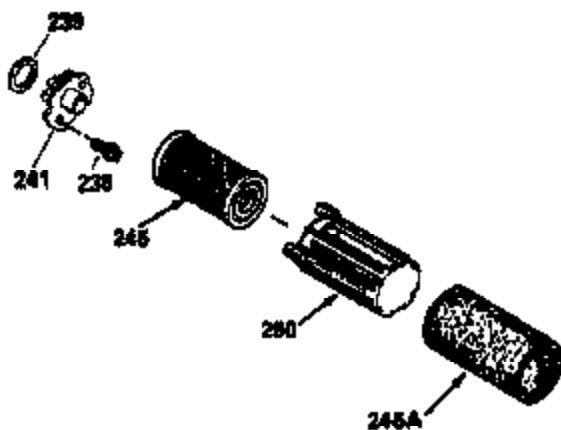

VIEW 3 OF 3

Ref #	Part Number	Qty	Description
12A	34695		Elbow, Breather tube
19	31361		Spring, Extension
69	35261		* Gasket, Mounting flange
118	730194		Rope Guide Kit (Use as required)
166	35827		Shroud, Engine
182	6201		Screw, 1/4-28 x 7/8"
185	31384A		Pipe, Intake (Incl. 224)
186	34358		Link, Governor spring
196	35035		Switch Assy.
206	610973		Terminal (Use as required)
209	30200		Screw, 10-24 x 9/16"
223	650451		Screw, 1/4-20 x 1"
238	650932		Screw, 10-32 x 49/64"
239	34338		* Gasket, Air cleaner
241A	35797		Collar, Air cleaner
245A	35066		Filter, Air cleaner
246E	35435		Filter, Pre-air (Use as required)
250C	35065		Cover Assy., Air cleaner
260B	35826		Housing, Blower
274	26754A		* Gasket, Exhaust (Use as required)
275A	34613		Muffler
276	33753		Plate, Locking
277	650795		Screw, 1/4-20 x 2-1/4" (Use as required)
277	650774		Screw, 1/4-20 x 2-3/8" (Use as required)
277	792005		Screw, 1/4-20 x 2-1/2" (Use as required)
277A	30063		Screw, Torx T-30, 1/4-20 x 1/2" (Use as req.)
287B	650884		Screw, 8-32 x 1/2"
322	35013		Connector Body
330	34970		Wire Harness
330	35853		Wire
361	650831		Screw, 1/4-20 x 15/32"
370H	34387		Decal, Instruction (Optional)
370J	34870		Decal, Instruction (Optional)
370F	35840		Decal, Name
370G	35847		Decal, Instruction
390C	590637		Rewind Starter (Refer to Division 5, Section C, page 34 or Fiche 8A, Grid G-5 for breakdown)
395	34934		Electric Starter Motor (12 Volt) (Refer to Division 5, Section D page 18 or Fiche 8A, Grid G-11 for breakdown)
410	730574		Debris Screen Kit(Incl.370H,411-413)(Opt.)
411	35596		Screen, Debris (Optional)
412	35597		Bracket, Debris screen (Optional)
413	650910		Screw, 8-32 x 1/4 (Optional)
415	730162		Muffler Adapter Kit(Incl.274,277)(Use as req)
425	730571		Starter Muff Kit (Incl.370J,426,427)(Opt.)
426	32203		Starter Air Cleaner (Optional)
427	32204		Starter Air Cleaner Bracket (Optional)
436	611006		Stator Plate Ass'y.(Incl.377,378,437, 442-448)
437	30551		Spring, Breaker box cover
438	610947		Cover, Dust
439	610955		Gasket, Stator cover
440	30992		Cam, Breaker
442	610385		Washer
443	610408		Nut, 8-32
444	29181		Breaker Fastening Screw & Washer
445	610593		Condenser Fastening Screw
446	33356		Terminal, Ground