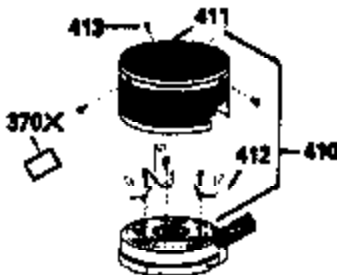

VIEW 3 OF 3

Ref #	Part Number	Qty	Description
12A	34695		Elbow, Breather tube
19	31361		Spring, Extension
69	35261		* Gasket, Mounting flange
118	730194		Rope Guide Kit (Use as required)
166	35827		Shroud, Engine
182	6201		Screw, 1/4-28 x 7/8"
185	31384A		Pipe, Intake (Incl. 224)
186	34358		Link, Governor spring
196	35035		Switch Assy.
206	610973		Terminal (Use as required)
209	30200		Screw, 10-24 x 9/16"
223	650451		Screw, 1/4-20 x 1"
238	650932		Screw, 10-32 x 49/64"
239	34338		* Gasket, Air cleaner
241A	35797		Collar, Air cleaner
245A	35066		Filter, Air cleaner
246E	35435		Filter, Pre-air (Use as required)
250C	35065		Cover Assy., Air cleaner
260B	35826		Housing, Blower
274	26754A		* Gasket, Exhaust (Use as required)
275A	34613		Muffler
276	33753		Plate, Locking
277	650795		Screw, 1/4-20 x 2-1/4" (Use as required)
277	650774		Screw, 1/4-20 x 2-3/8" (Use as required)
277	792005		Screw, 1/4-20 x 2-1/2" (Use as required)
277A	30063		Screw, Torx T-30, 1/4-20 x 1/2" (Use as req.)
287B	650884		Screw, 8-32 x 1/2"
322	35013		Connector Body
330	34970		Wire Harness
330	35853		Wire
361	650831		Screw, 1/4-20 x 15/32"
370H	34387		Decal, Instruction (Optional)
370J	34870		Decal, Instruction (Optional)
370F	35840		Decal, Name
370G	35847		Decal, Instruction
390C	590637		Rewind Starter (Refer to Division 5, Section C, page 34 or Fiche 8A, Grid G-5 for breakdown)
395	34934		Electric Starter Motor (12 Volt) (Refer to Division 5, Section D page 18 or Fiche 8A, Grid G-11 for breakdown)
410	730574		Debris Screen Kit(Incl.370H,411-413)(Opt.)
411	35596		Screen, Debris (Optional)
412	35597		Bracket, Debris screen (Optional)
413	650910		Screw, 8-32 x 1/4 (Optional)
415	730162		Muffler Adapter Kit(Incl.274,277)(Use as req)
425	730571		Starter Muff Kit (Incl.370J,426,427)(Opt.)
426	32203		Starter Air Cleaner (Optional)
427	32204		Starter Air Cleaner Bracket (Optional)
436	611006		Stator Plate Ass'y.(Incl.377,378,437, 442-448)
437	30551		Spring, Breaker box cover
438	610947		Cover, Dust
439	610955		Gasket, Stator cover
440	30992		Cam, Breaker
442	610385		Washer
443	610408		Nut, 8-32
444	29181		Breaker Fastening Screw & Washer
445	610593		Condenser Fastening Screw
446	33356		Terminal, Ground