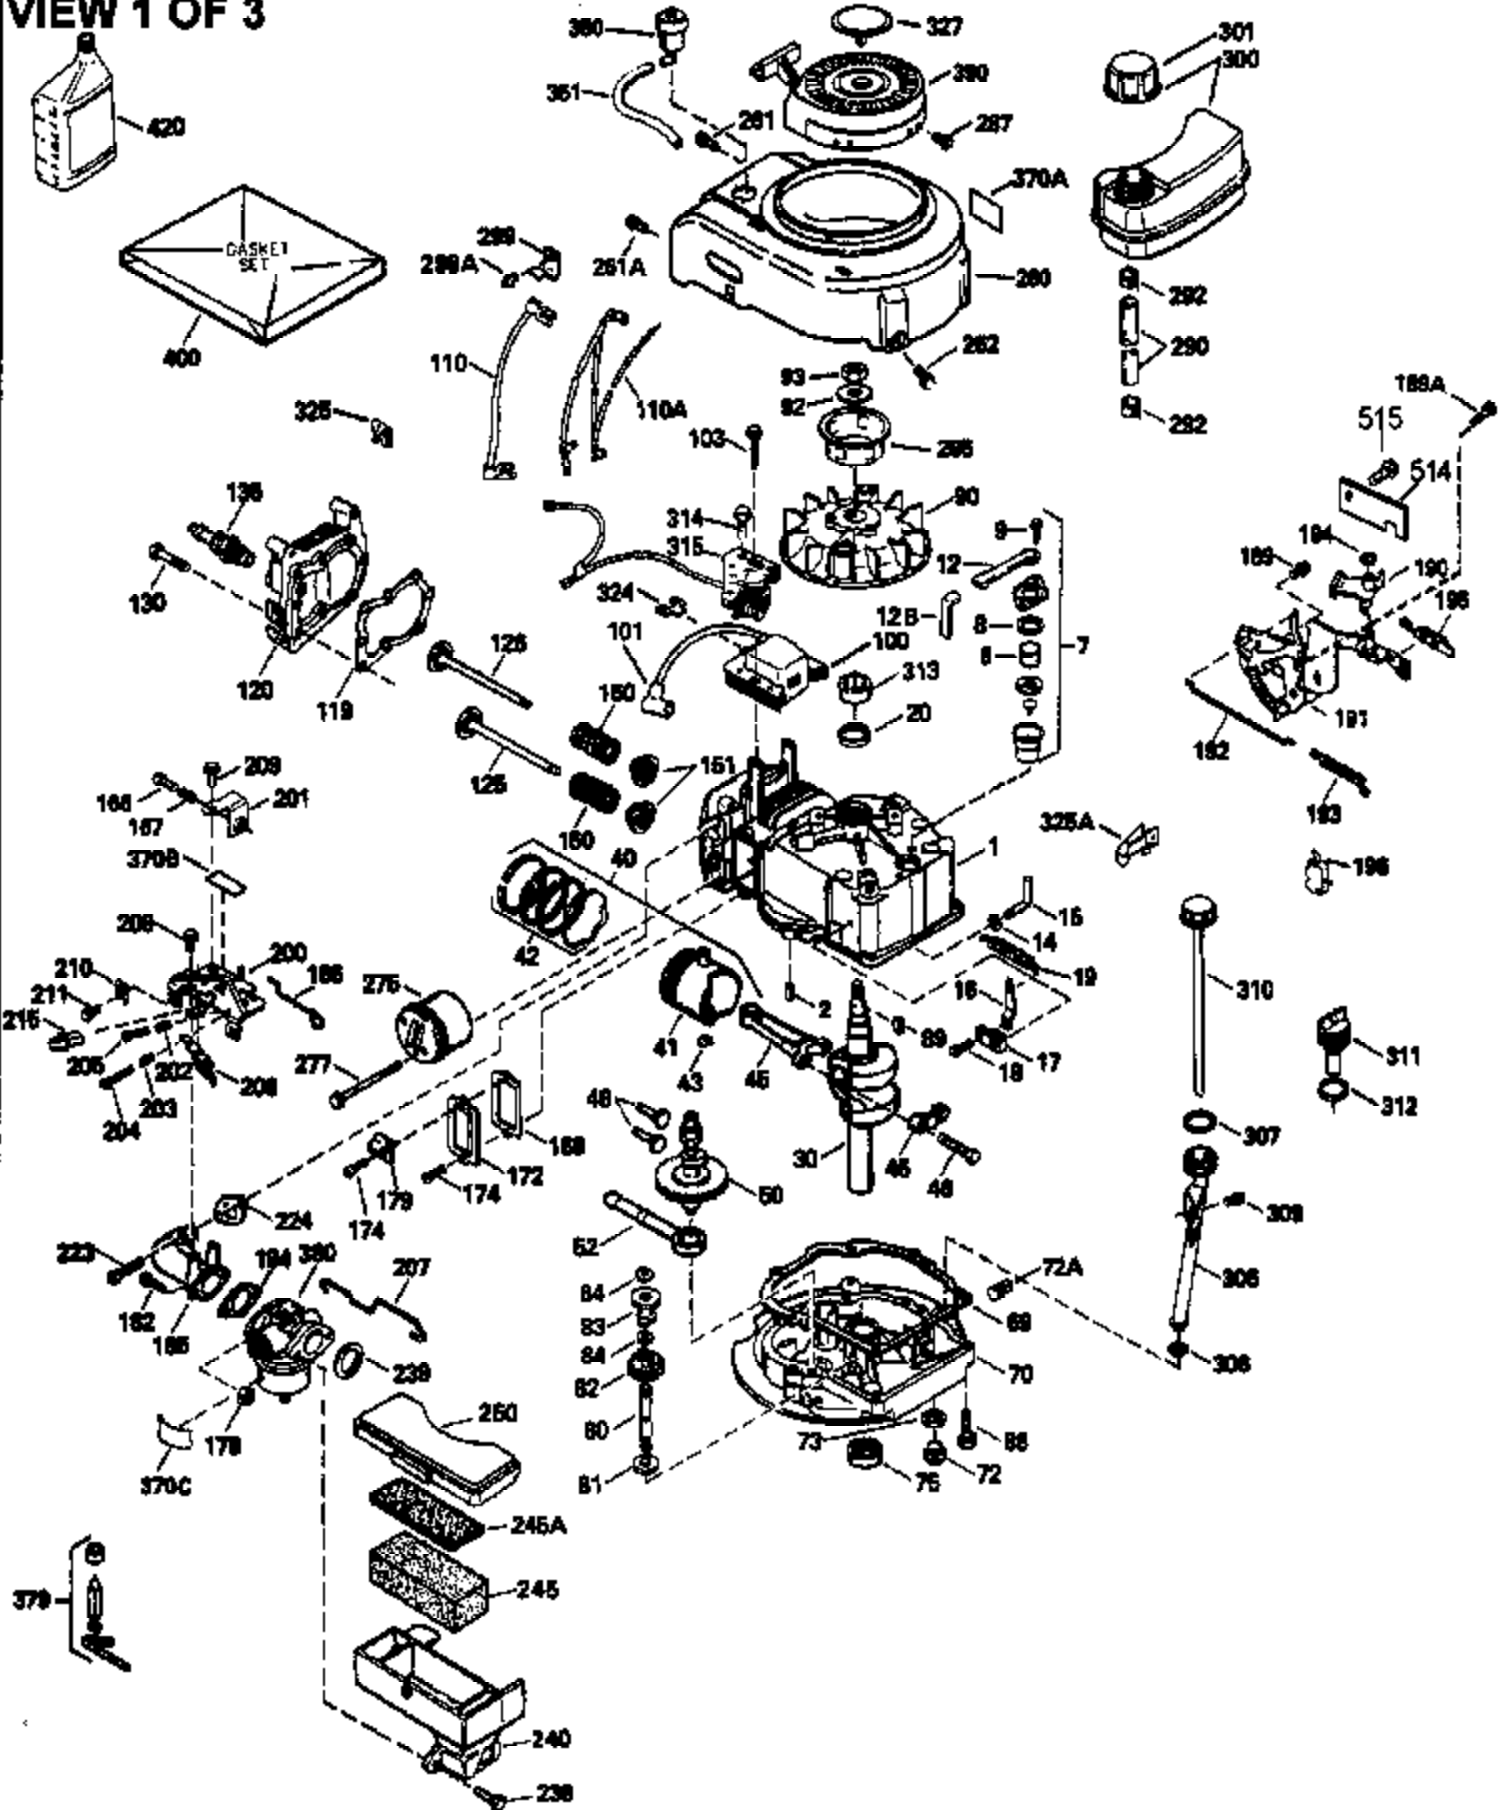

ILLUSTRATION SHOWS TYPICAL PARTS ONLY. ORDER BY PART NUMBER. PARTS NOT LISTED ARE SUPPLIED BY OEM.

VIEW 1 OF 3

Ref #	Part Number	Qty	Description
	RPMHigh		2800 to 3100
	RPMLow		1800 to 2100
1	33968B	1	Cylinder (Incl. 2 & 20)
2	26727	2	Dowel Pin
6	33734	1	Breather Element
7	34214A	1	Breather Ass'y. (Incl. 6, 8 & 9)
8	33735	1	* Breather Gasket
9	30200	2	Screw, 10-24 x 9/16"
12	35496	1	Breather Tube
14	28277	1	Washer
15	30589	1	Governor Rod (Incl. 14)
16	31383A	1	Governor Lever
17	31335	1	Governor Lever Clamp
18	650548	1	Screw, 8-32 x 5/16"
19	31361	1	Extension Spring
20	32600	1	Oil Seal
30	34570A	1	Crankshaft
40	34535	1	Piston, Pin & Ring Set (Std.)
40	34536	1	Piston, Pin & Ring Set (.010" OS)
40	34537	1	Piston, Pin & Ring Set (.020" OS)
41	33562B	1	Piston & Pin Ass'y. (Std.) (Incl. 43)
41	33563B	1	Piston & Pin Ass'y. (.010" OS) (Incl. 43)
41	33564B	1	Piston & Pin Ass'y. (.020" OS) (Incl. 43)
42	33567	1	Ring Set (Std.)
42	33568	1	Ring Set (.010" OS)
42	33569	1	Ring Set (.020" OS)
43	20381	2	Piston Pin Retaining Ring
45	32875	1	Connecting Rod Ass'y. (Incl. 46)
46	32610A	2	Connecting Rod Bolt
48	27241	2	Valve Lifter
50	35992	1	Camshaft (MCR)
52	29914	1	Oil Pump Ass'y.
69	35261	1	* Mounting Flange Gasket
70	34311D	1	Mounting Flange (Incl. 72, 75 & 80)
72	36083	1	Oil Drain Plug
75	27897	1	Oil Seal
80	30574	1	Governor Shaft
81	30590A	1	Washer
82	30591	1	Governor Gear Ass'y. (Incl. 81)
83	30588A	1	Governor Spool
84	29193	2	Retaining Ring
86	650488	6	Screw, 1/4-20 x 1-1/4"
89	611004	1	Flywheel Key
90	611112	1	Flywheel
92	650815	1	Belleville Washer
93	650816	1	Flywheel Nut
100	34443A	1	Solid State Ignition
101	610118	1	Spark Plug Cover
103	650814	2	Screw, Torx T-15, 10-24 x 1"
110	34961	1	Ground Wire
119	33554A	1	* Cylinder Head Gasket
120	34342	1	Cylinder Head
125	29313C	1	Exhaust Valve (Std.) (Incl. 151)
125	29315C	1	Exhaust Valve (1/32" OS) (Incl. 151)
126	29314B	1	Intake Valve (Std.) (Incl. 151)
126	29315C	1	Intake Valve (1/32" OS) (Incl. 151)
130	6021A	8	Screw, 5/16-18 x 1-1/2"
135	35395	1	Resistor Spark Plug (RJ19LM)