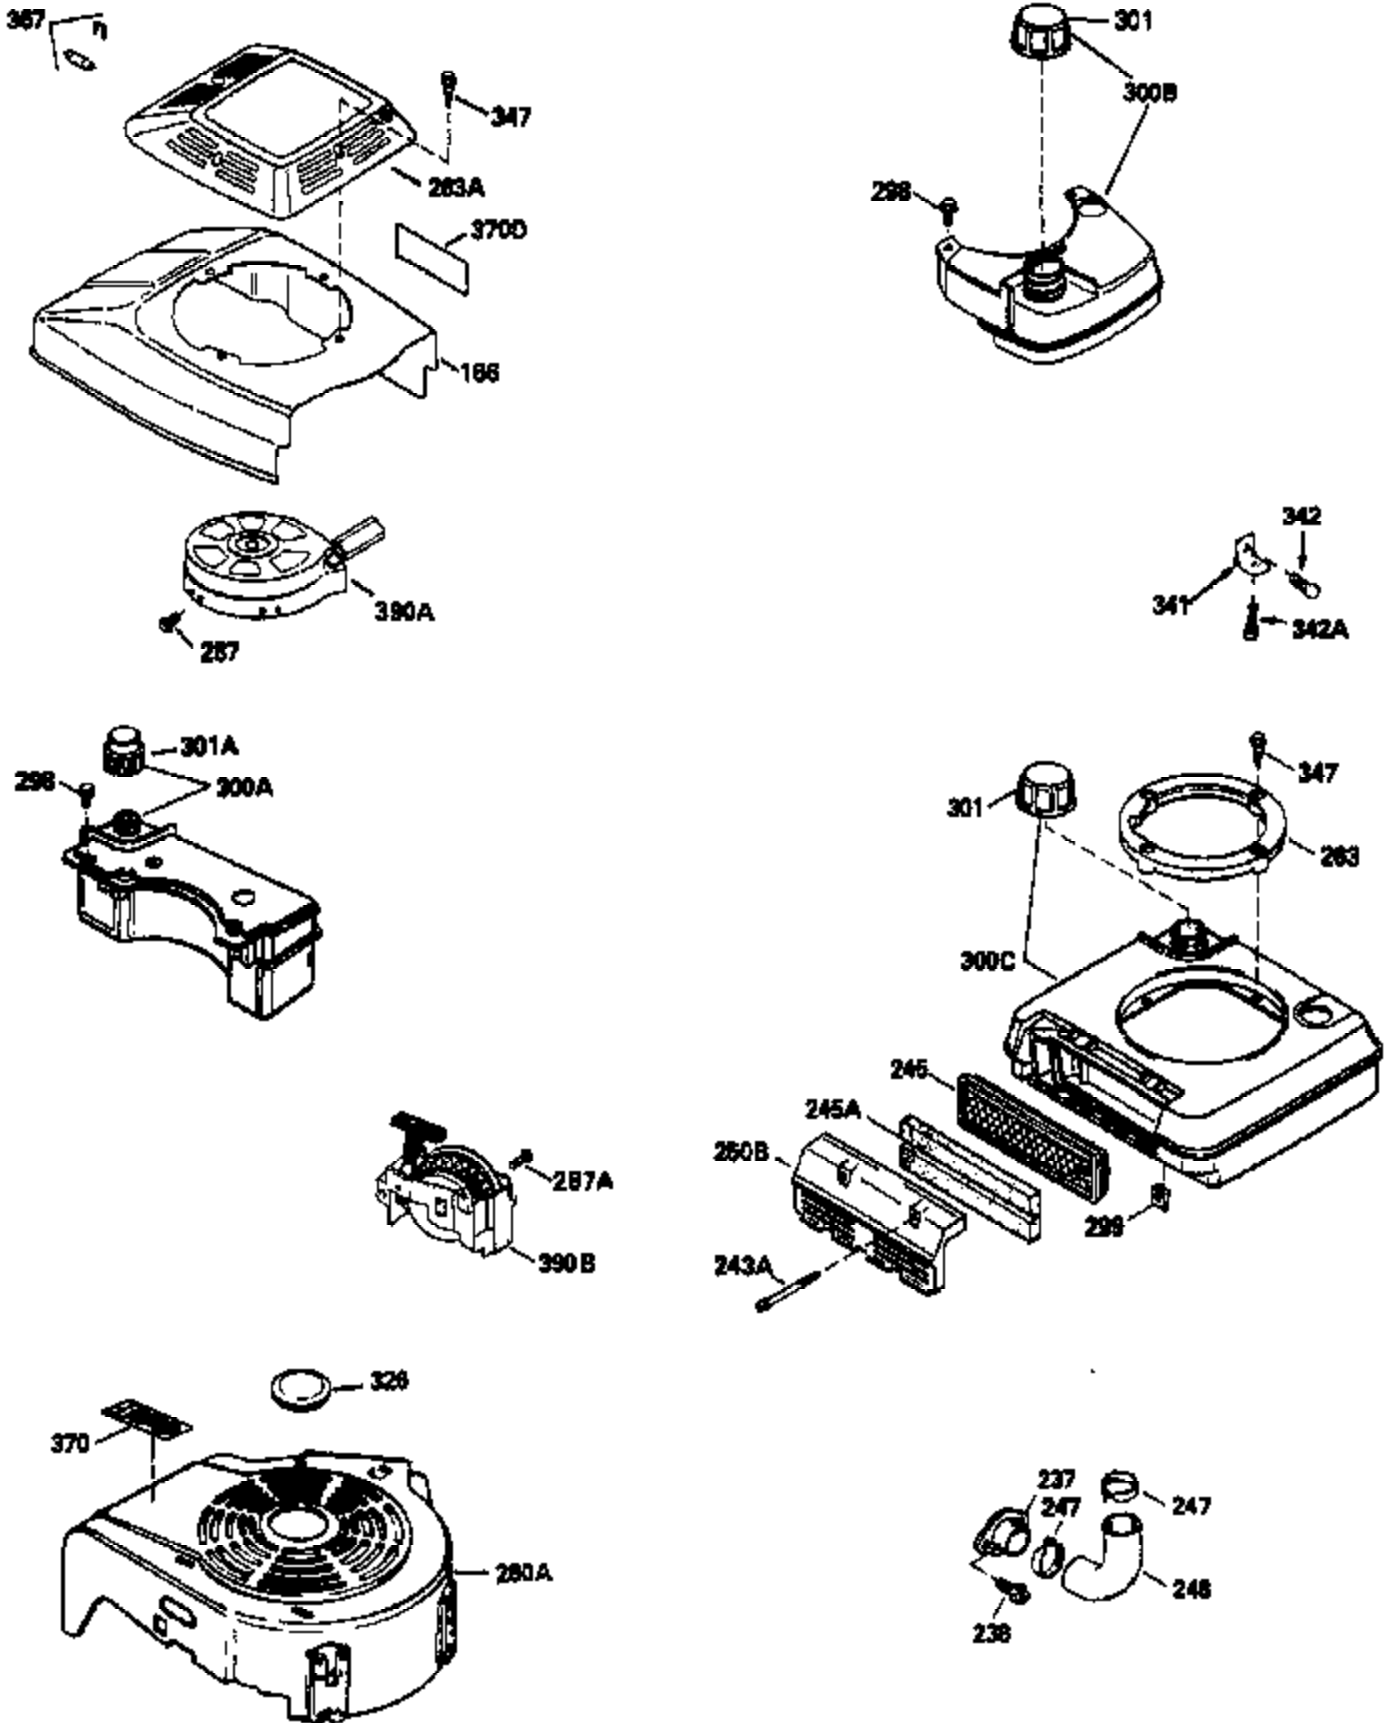

ILLUSTRATION SHOWS TYPICAL PARTS ONLY. ORDER BY PART NUMBER. PARTS NOT LISTED ARE SUPPLIED BY OEM.

VIEW 2 OF 3

Ref #	Part Number	Qty	Description
	RPMHigh		2800 to 3100
	RPMLow		1800 to 2100
92	650815	1	Belleville Washer
191	35015B	1	S.E. Brake Bracket (Incl. 195)
245	35500	1	Air Cleaner Filter
247	35505	2	Air Cleaner Tube Clamp
248	35504	1	Air Cleaner Tube
263	35502	1	Trim Ring
287	650884	2	Screw, 8-32 x 1/2"
299	650900	2	"U" Type Nut, 10-32
301	35355	1	Fuel Cap
347	650898	4	Screw, 10-32 x 27/32"
370A	34144	1	Primer Decal
370	34346	1	Instruction Decal
390	590686	1	Rewind Starter