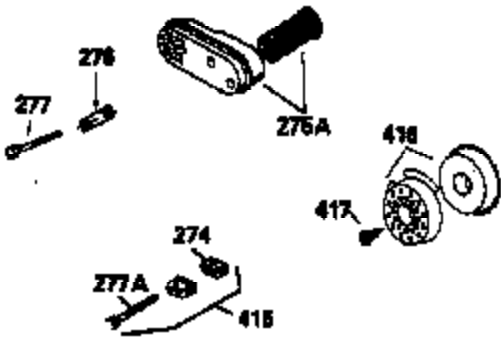

ILLUSTRATION SHOWS TYPICAL PARTS ONLY. ORDER BY PART NUMBER. PARTS NOT LISTED ARE SUPPLIED BY OEM.

VIEW 2 OF 3

Ref #	Part Number	Qty	Description
	RPMHigh		2800 to 3100
	RPMLow		1800 to 2100
92	650815	1	Belleville Washer
191	35015B	1	S.E. Brake Bracket (Incl. 195)
245	35500	1	Air Cleaner Filter
247	35505	2	Air Cleaner Tube Clamp
248	35504	1	Air Cleaner Tube
263	35502	1	Trim Ring
287	650884	2	Screw, 8-32 x 1/2"
299	650900	2	"U" Type Nut, 10-32
301	35355	1	Fuel Cap
347	650898	4	Screw, 10-32 x 27/32"
370A	34144	1	Primer Decal
370	34346	1	Instruction Decal
390	590686	1	Rewind Starter

ILLUSTRATION SHOWS TYPICAL PARTS ONLY. ORDER BY PART NUMBER. PARTS NOT LISTED ARE SUPPLIED BY OEM.

VIEW 3 OF 3

Ref #	Part Number	Qty	Description
	RPMHigh		2800 to 3100
	RPMLow		1800 to 2100
19	31361	1	Extension Spring
69	35261	1	* Mounting Flange Gasket
92	650815	1	Belleville Washer
182	6201	2	Screw, 1/4-28 x 7/8"
185	31384A	1	Intake Pipe (Incl. 224)
186	34337	1	Governor Link
191	35015B	1	S.E. Brake Bracket (Incl. 195)
223	650451	2	Screw, 1/4-20 x 1"
243	650899	2	Screw, 10-32 x 2-3/32"
245	35500	1	Air Cleaner Filter
250	35503	1	Air Cleaner Cover
276	33753	1	Locking Plate
277	650795	2	Screw, 1/4-20 x 2-1/4"
370A	34144	1	Primer Decal