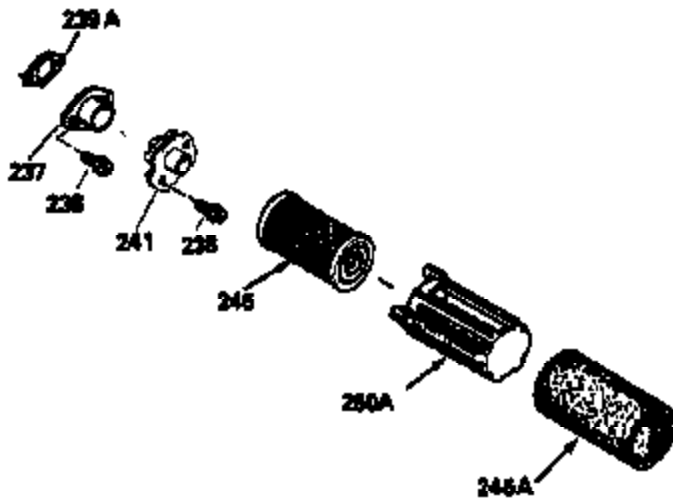

ILLUSTRATION SHOWS TYPICAL PARTS ONLY. ORDER BY PART NUMBER. PARTS NOT LISTED ARE SUPPLIED BY OEM.

VIEW 2 OF 3

Ref #	Part Number	Qty	Description
	RPMHigh		2800 to 3100
	RPMLow		1800 to 2100
92	650815	1	Belleville Washer
191	35015B	1	S.E. Brake Bracket (Incl. 195)
245	35500	1	Air Cleaner Filter
247	35505	2	Air Cleaner Tube Clamp
248	35504	1	Air Cleaner Tube
263	35502	1	Trim Ring
287	650884	2	Screw, 8-32 x 1/2"
299	650900	2	"U" Type Nut, 10-32
301	35355	1	Fuel Cap
347	650898	4	Screw, 10-32 x 27/32"
370A	34144	1	Primer Decal
370	34346	1	Instruction Decal
390	590686	1	Rewind Starter

ILLUSTRATION SHOWS TYPICAL PARTS ONLY. ORDER BY PART NUMBER. PARTS NOT LISTED ARE SUPPLIED BY OEM.

VIEW 3 OF 3

Ref #	Part Number	Qty	Description
	RPMHigh		2800 to 3100
	RPMLow		1800 to 2100
19	31361	1	Extension Spring
69	35261	1	* Mounting Flange Gasket
92	650815	1	Belleville Washer
182	6201	2	Screw, 1/4-28 x 7/8"
185	31384A	1	Intake Pipe (Incl. 224)
186	34337	1	Governor Link
191	35015B	1	S.E. Brake Bracket (Incl. 195)
223	650451	2	Screw, 1/4-20 x 1"
243	650899	2	Screw, 10-32 x 2-3/32"
245	35500	1	Air Cleaner Filter
250	35503	1	Air Cleaner Cover
276	33753	1	Locking Plate
277	650795	2	Screw, 1/4-20 x 2-1/4"
370A	34144	1	Primer Decal