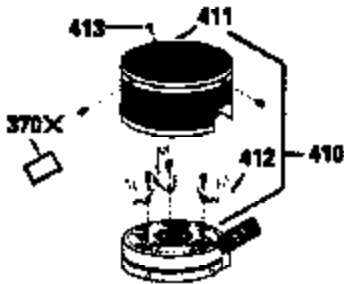

ILLUSTRATION SHOWS TYPICAL PARTS ONLY. ORDER BY PART NUMBER. PARTS NOT LISTED ARE SUPPLIED BY OEM.

VIEW 2 OF 3

Ref #	Part Number	Qty	Description
	RPMHigh		2800 to 3100
	RPMLow		1800 to 2100
92	650815	1	Belleville Washer
191	35015B	1	S.E. Brake Bracket (Incl. 195)
245	35500	1	Air Cleaner Filter
247	35505	2	Air Cleaner Tube Clamp
248	35504	1	Air Cleaner Tube
263	35502	1	Trim Ring
287	650884	2	Screw, 8-32 x 1/2"
299	650900	2	"U" Type Nut, 10-32
301	35355	1	Fuel Cap
347	650898	4	Screw, 10-32 x 27/32"
370A	34144	1	Primer Decal
370	34346	1	Instruction Decal
390	590686	1	Rewind Starter

ILLUSTRATION SHOWS TYPICAL PARTS ONLY. ORDER BY PART NUMBER. PARTS NOT LISTED ARE SUPPLIED BY OEM.

VIEW 3 OF 3

Ref #	Part Number	Qty	Description
	RPMHigh		2800 to 3100
	RPMLow		1800 to 2100
19	31361	1	Extension Spring
69	35261	1	* Mounting Flange Gasket
92	650815	1	Belleville Washer
182	6201	2	Screw, 1/4-28 x 7/8"
185	31384A	1	Intake Pipe (Incl. 224)
186	34337	1	Governor Link
191	35015B	1	S.E. Brake Bracket (Incl. 195)
223	650451	2	Screw, 1/4-20 x 1"
243	650899	2	Screw, 10-32 x 2-3/32"
245	35500	1	Air Cleaner Filter
250	35503	1	Air Cleaner Cover
276	33753	1	Locking Plate
277	650795	2	Screw, 1/4-20 x 2-1/4"
370A	34144	1	Primer Decal