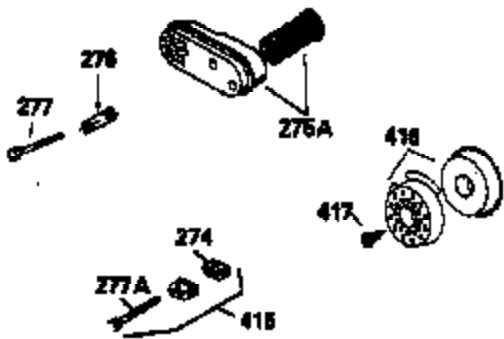

ILLUSTRATION SHOWS TYPICAL PARTS ONLY. ORDER BY PART NUMBER. PARTS NOT LISTED ARE SUPPLIED BY OEM.

VIEW 3 OF 3

Ref #	Part Number	Qty	Description
	RPMHigh		3000 to 3300
	RPMLow		2000 to 2300
19	31361	1	Extension Spring
69	35261	1	* Mounting Flange Gasket
92	650815	1	Belleville Washer
182	6201	2	Screw, 1/4-28 x 7/8"
185	31384A	1	Intake Pipe (Incl. 224)
186	34337	1	Governor Link
191	35039B	1	S.E. Brake Bracket (Incl. 195)
223	650451	2	Screw, 1/4-20 x 1"
243	650899	2	Screw, 10-32 x 2-3/32"
245	35500	1	Air Cleaner Filter
250	35503	1	Air Cleaner Cover
276	33753	1	Locking Plate
277	650795	2	Screw, 1/4-20 x 2-1/4"
416	391022	1	Spark Arrestor Screen (Optional)