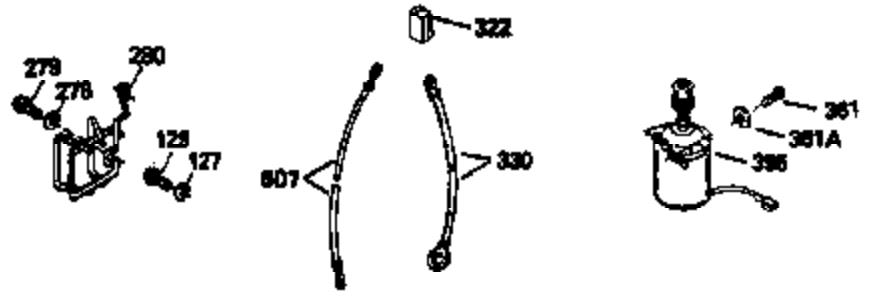

ILLUSTRATION SHOWS TYPICAL PARTS ONLY. ORDER BY PART NUMBER. PARTS NOT LISTED ARE SUPPLIED BY OEM.

VIEW 3 OF 3

Ref #	Part Number	Qty	Description
	RPMHigh		3000 to 3300
	RPMLow		2000 to 2300
19	31361	1	Extension Spring
69	35261	1	* Mounting Flange Gasket
92	650815	1	Belleville Washer
182	6201	2	Screw, 1/4-28 x 7/8"
185	31384A	1	Intake Pipe (Incl. 224)
186	34337	1	Governor Link
191	35039B	1	S.E. Brake Bracket (Incl. 195)
223	650451	2	Screw, 1/4-20 x 1"
243	650899	2	Screw, 10-32 x 2-3/32"
245	35500	1	Air Cleaner Filter
250	35503	1	Air Cleaner Cover
276	33753	1	Locking Plate
277	650795	2	Screw, 1/4-20 x 2-1/4"
416	391022	1	Spark Arrestor Screen (Optional)