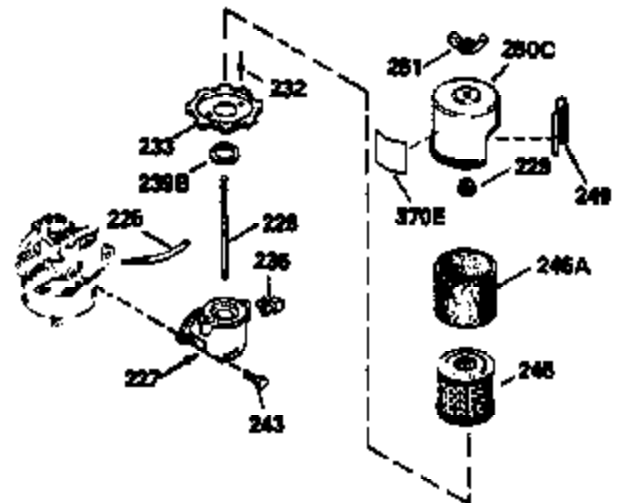

ILLUSTRATION SHOWS TYPICAL PARTS ONLY. ORDER BY PART NUMBER. PARTS NOT LISTED ARE SUPPLIED BY OEM.

VIEW 3 OF 3

Ref #	Part Number	Qty	Description
	RPMHigh		3000 to 3300
	RPMLow		2000 to 2300
19	31361	1	Extension Spring
69	35261	1	* Mounting Flange Gasket
92	650815	1	Belleville Washer
182	6201	2	Screw, 1/4-28 x 7/8"
185	31384A	1	Intake Pipe (Incl. 224)
186	34337	1	Governor Link
191	35039B	1	S.E. Brake Bracket (Incl. 195)
223	650451	2	Screw, 1/4-20 x 1"
243	650899	2	Screw, 10-32 x 2-3/32"
245	35500	1	Air Cleaner Filter
250	35503	1	Air Cleaner Cover
276	33753	1	Locking Plate
277	650795	2	Screw, 1/4-20 x 2-1/4"
416	391022	1	Spark Arrestor Screen (Optional)