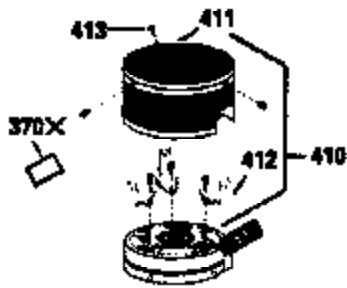

ILLUSTRATION SHOWS TYPICAL PARTS ONLY. ORDER BY PART NUMBER. PARTS NOT LISTED ARE SUPPLIED BY OEM.

VIEW 3 OF 3

Ref #	Part Number	Qty	Description
	RPMHigh		3000 to 3300
	RPMLow		2000 to 2300
19	31361	1	Extension Spring
69	35261	1	* Mounting Flange Gasket
92	650815	1	Belleville Washer
182	6201	2	Screw, 1/4-28 x 7/8"
185	31384A	1	Intake Pipe (Incl. 224)
186	34337	1	Governor Link
191	35039B	1	S.E. Brake Bracket (Incl. 195)
223	650451	2	Screw, 1/4-20 x 1"
243	650899	2	Screw, 10-32 x 2-3/32"
245	35500	1	Air Cleaner Filter
250	35503	1	Air Cleaner Cover
276	33753	1	Locking Plate
277	650795	2	Screw, 1/4-20 x 2-1/4"
416	391022	1	Spark Arrestor Screen (Optional)