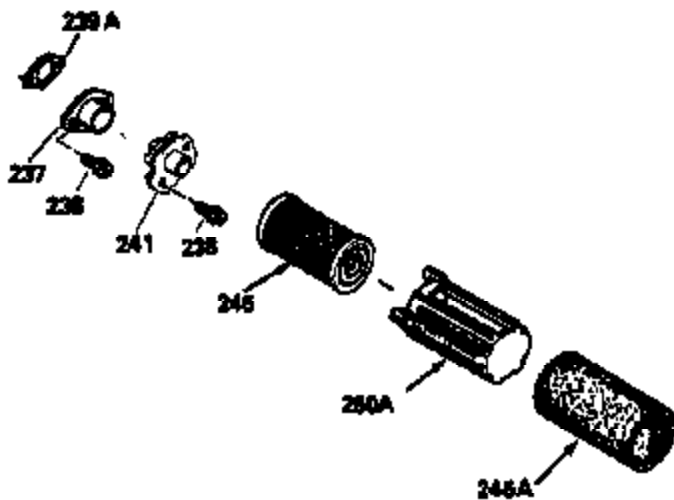

ILLUSTRATION SHOWS TYPICAL PARTS ONLY. ORDER BY PART NUMBER. PARTS NOT LISTED ARE SUPPLIED BY OEM.

VIEW 3 OF 3

Ref #	Part Number	Qty	Description
	RPMHigh		3000 to 3300
	RPMLow		2000 to 2300
19	31361	1	Extension Spring
69	35261	1	* Mounting Flange Gasket
92	650815	1	Belleville Washer
182	6201	2	Screw, 1/4-28 x 7/8"
185	31384A	1	Intake Pipe (Incl. 224)
186	34337	1	Governor Link
191	35039B	1	S.E. Brake Bracket (Incl. 195)
223	650451	2	Screw, 1/4-20 x 1"
243	650899	2	Screw, 10-32 x 2-3/32"
245	35500	1	Air Cleaner Filter
250	35503	1	Air Cleaner Cover
276	33753	1	Locking Plate
277	650795	2	Screw, 1/4-20 x 2-1/4"
416	391022	1	Spark Arrestor Screen (Optional)