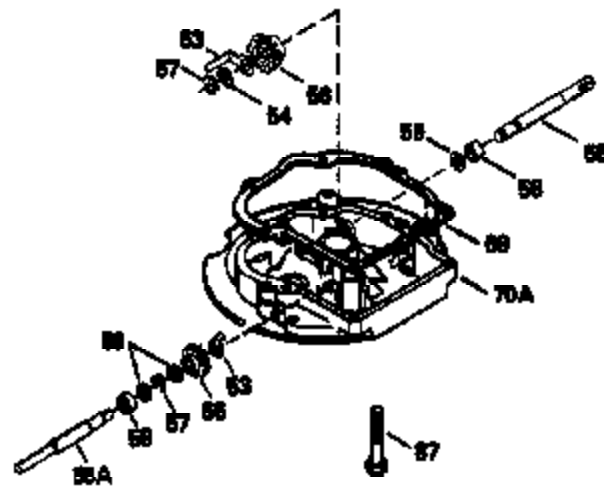

ILLUSTRATION SHOWS TYPICAL PARTS ONLY. ORDER BY PART NUMBER. PARTS NOT LISTED ARE SUPPLIED BY OEM.

VIEW 3 OF 3

Ref #	Part Number	Qty	Description
	RPMHigh		3000 to 3300
	RPMLow		2000 to 2300
19	31361	1	Extension Spring
69	35261	1	* Mounting Flange Gasket
92	650815	1	Belleville Washer
182	6201	2	Screw, 1/4-28 x 7/8"
185	31384A	1	Intake Pipe (Incl. 224)
186	34337	1	Governor Link
191	35039B	1	S.E. Brake Bracket (Incl. 195)
223	650451	2	Screw, 1/4-20 x 1"
243	650899	2	Screw, 10-32 x 2-3/32"
245	35500	1	Air Cleaner Filter
250	35503	1	Air Cleaner Cover
276	33753	1	Locking Plate
277	650795	2	Screw, 1/4-20 x 2-1/4"
416	391022	1	Spark Arrestor Screen (Optional)