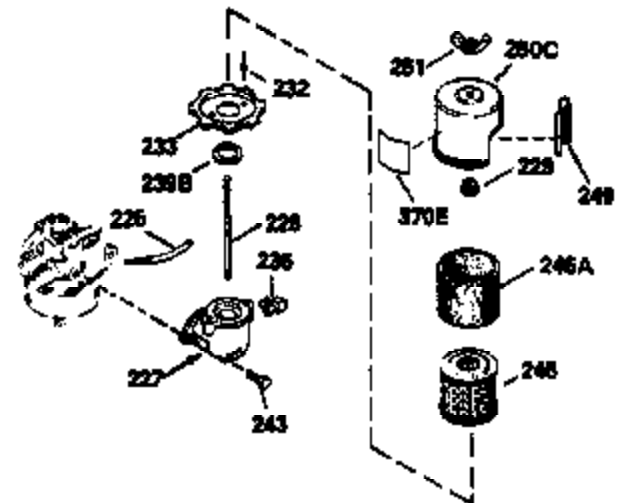

ILLUSTRATION SHOWS TYPICAL PARTS ONLY. ORDER BY PART NUMBER. PARTS NOT LISTED ARE SUPPLIED BY OEM.

VIEW 3 OF 3

Ref #	Part Number	Qty	Description
	RPMHigh		2800 to 3100
	RPMLow		1800 to 2100
19	31361	1	Extension Spring
69	35261	1	* Mounting Flange Gasket
92	650815	1	Belleville Washer
182	6201	2	Screw, 1/4-28 x 7/8"
185	31384A	1	Intake Pipe (Incl. 224)
186	34337	1	Governor Link
191	35039B	1	S.E. Brake Bracket (Incl. 195)
223	650451	2	Screw, 1/4-20 x 1"
243	650899	2	Screw, 10-32 x 2-3/32"
245	35500	1	Air Cleaner Filter
250	35503	1	Air Cleaner Cover
276	33753	1	Locking Plate
277	650795	2	Screw, 1/4-20 x 2-1/4"