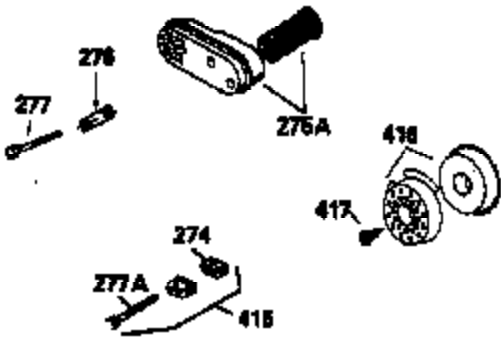

ILLUSTRATION SHOWS TYPICAL PARTS ONLY. ORDER BY PART NUMBER. PARTS NOT LISTED ARE SUPPLIED BY OEM.

VIEW 3 OF 3

Ref #	Part Number	Qty	Description
	RPMHigh		2800 to 3100
	RPMLow		1800 to 2100
19	31361	1	Extension Spring
69	35261	1	* Mounting Flange Gasket
92	650815	1	Belleville Washer
182	6201	2	Screw, 1/4-28 x 7/8"
185	31384A	1	Intake Pipe (Incl. 224)
186	34337	1	Governor Link
191	35039B	1	S.E. Brake Bracket (Incl. 195)
223	650451	2	Screw, 1/4-20 x 1"
243	650899	2	Screw, 10-32 x 2-3/32"
245	35500	1	Air Cleaner Filter
250	35503	1	Air Cleaner Cover
276	33753	1	Locking Plate
277	650795	2	Screw, 1/4-20 x 2-1/4"