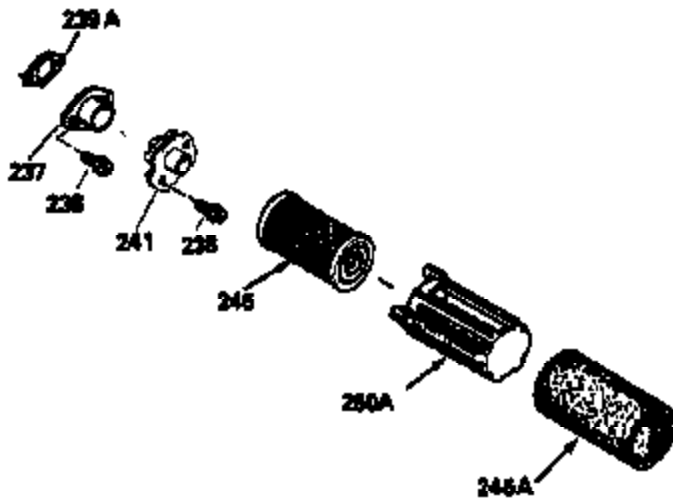

ILLUSTRATION SHOWS TYPICAL PARTS ONLY. ORDER BY PART NUMBER. PARTS NOT LISTED ARE SUPPLIED BY OEM.

VIEW 3 OF 3

Ref #	Part Number	Qty	Description
	RPMHigh		2800 to 3100
	RPMLow		1800 to 2100
19	31361	1	Extension Spring
69	35261	1	* Mounting Flange Gasket
92	650815	1	Belleville Washer
182	6201	2	Screw, 1/4-28 x 7/8"
185	31384A	1	Intake Pipe (Incl. 224)
186	34337	1	Governor Link
191	35039B	1	S.E. Brake Bracket (Incl. 195)
223	650451	2	Screw, 1/4-20 x 1"
243	650899	2	Screw, 10-32 x 2-3/32"
245	35500	1	Air Cleaner Filter
250	35503	1	Air Cleaner Cover
276	33753	1	Locking Plate
277	650795	2	Screw, 1/4-20 x 2-1/4"