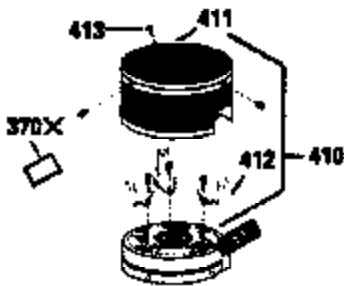

ILLUSTRATION SHOWS TYPICAL PARTS ONLY. ORDER BY PART NUMBER. PARTS NOT LISTED ARE SUPPLIED BY OEM.

VIEW 3 OF 3

Ref #	Part Number	Qty	Description
	RPMHigh		2800 to 3100
	RPMLow		1800 to 2100
19	31361	1	Extension Spring
69	35261	1	* Mounting Flange Gasket
92	650815	1	Belleville Washer
182	6201	2	Screw, 1/4-28 x 7/8"
185	31384A	1	Intake Pipe (Incl. 224)
186	34337	1	Governor Link
191	35039B	1	S.E. Brake Bracket (Incl. 195)
223	650451	2	Screw, 1/4-20 x 1"
243	650899	2	Screw, 10-32 x 2-3/32"
245	35500	1	Air Cleaner Filter
250	35503	1	Air Cleaner Cover
276	33753	1	Locking Plate
277	650795	2	Screw, 1/4-20 x 2-1/4"