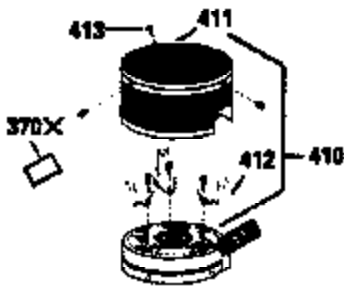

ILLUSTRATION SHOWS TYPICAL PARTS ONLY. ORDER BY PART NUMBER. PARTS NOT LISTED ARE SUPPLIED BY OEM.

VIEW 3 OF 3

Ref #	Part Number	Qty	Description
	RPMHigh		3000 to 3300
	RPMLow		2000 to 2300
19	31361	1	Extension Spring
69	35261	1	* Mounting Flange Gasket
92	650815	1	Belleville Washer
182	6201	2	Screw, 1/4-28 x 7/8"
185	31384A	1	Intake Pipe (Incl. 224)
186	34337	1	Governor Link
191	35039B	1	S.E. Brake Bracket (Incl. 195)
223	650451	2	Screw, 1/4-20 x 1"
243	650899	2	Screw, 10-32 x 2-3/32"
245	35500	1	Air Cleaner Filter
250	35503	1	Air Cleaner Cover
277	650795	2	Screw, 1/4-20 x 2-1/4"