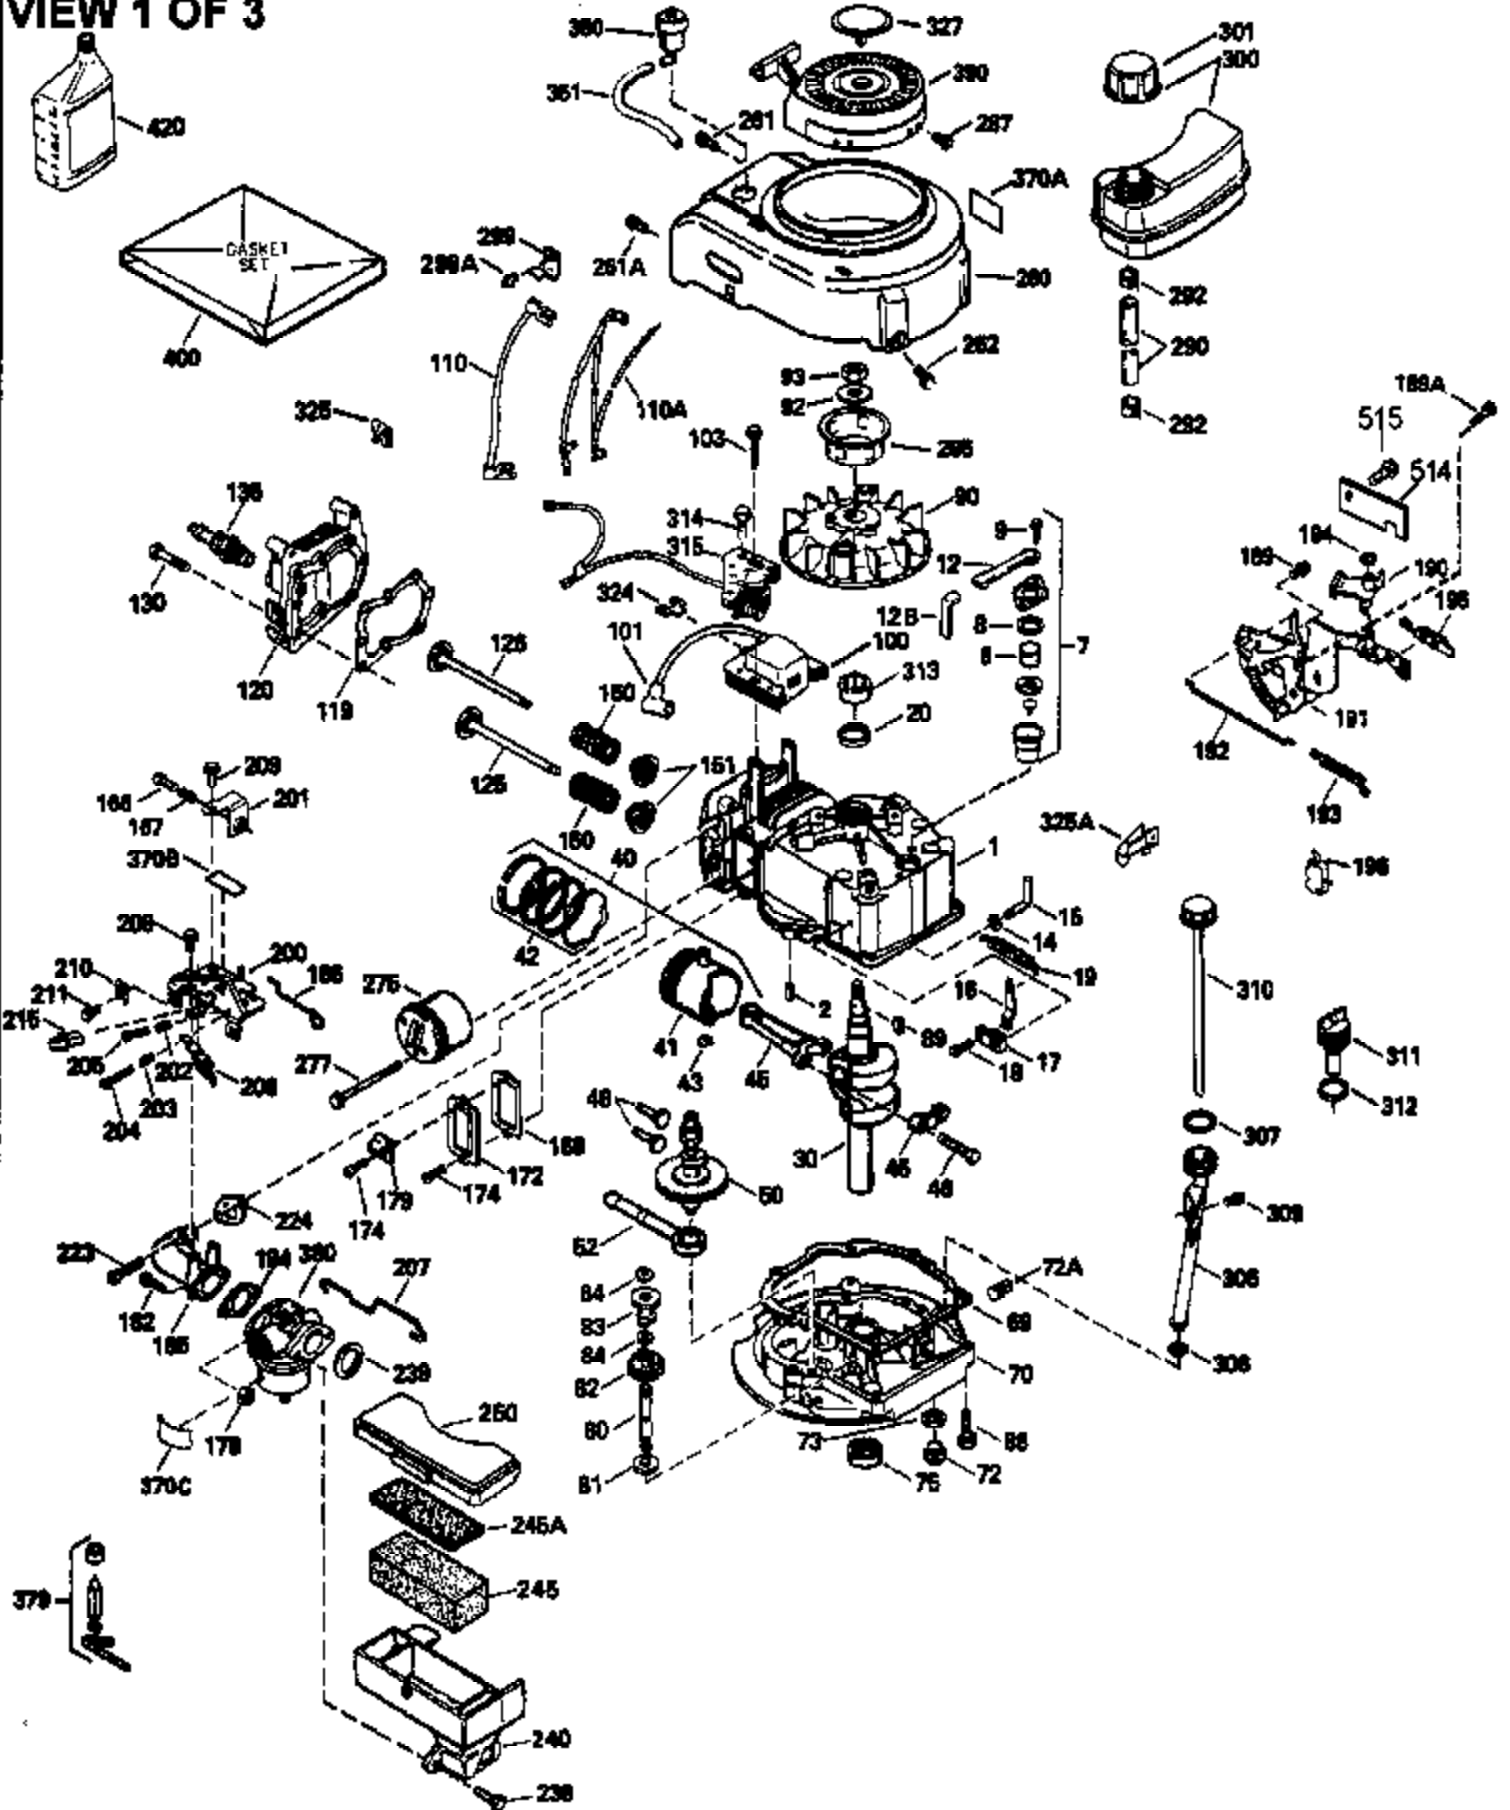

ILLUSTRATION SHOWS TYPICAL PARTS ONLY. ORDER BY PART NUMBER. PARTS NOT LISTED ARE SUPPLIED BY OEM.

VIEW 1 OF 3

Engine Parts List #1

Ref #	Part Number	Qty	Description
	RPMHigh		3000 to 3300
	RPMLow		2000 to 2300
1	33968B	1	Cylinder (Incl. 2 & 20)
2	26727	2	Dowel Pin
6	33734	1	Breather Element
7	34214A	1	Breather Ass'y. (Incl. 6, 8 & 9)
8	33735	1	* Breather Gasket
9	30200	2	Screw, 10-24 x 9/16"
12	35496	1	Breather Tube
14	28277	1	Washer
15	30589	1	Governor Rod (Incl. 14)
16	31383A	1	Governor Lever
17	31335	1	Governor Lever Clamp
18	650548	1	Screw, 8-32 x 5/16"
19	31361	1	Extension Spring
20	32600	1	Oil Seal
30	34570A	1	Crankshaft
40	34535	1	Piston, Pin & Ring Set (Std.)
40	34536	1	Piston, Pin & Ring Set (.010" OS)
40	34537	1	Piston, Pin & Ring Set (.020" OS)
41	33562B	1	Piston & Pin Ass'y. (Std.) (Incl. 43)
41	33563B	1	Piston & Pin Ass'y. (.010" OS) (Incl. 43)
41	33564B	1	Piston & Pin Ass'y. (.020" OS) (Incl. 43)
42	33567	1	Ring Set (Std.)
42	33568	1	Ring Set (.010" OS)
42	33569	1	Ring Set (.020" OS)
43	20381	2	Piston Pin Retaining Ring
45	32875	1	Connecting Rod Ass'y. (Incl. 46)
46	32610A	2	Connecting Rod Bolt
48	27241	2	Valve Lifter
50	33553	1	Camshaft (MCR)
52	29914	1	Oil Pump Ass'y.
69	35261	1	* Mounting Flange Gasket
70	34311D	1	Mounting Flange (Incl. 72, 75 & 80)
72	36083	1	Oil Drain Plug
75	27897	1	Oil Seal
80	30574	1	Governor Shaft
81	30590A	1	Washer
82	30591	1	Governor Gear Ass'y. (Incl. 81)
83	30588A	1	Governor Spool
84	29193	2	Retaining Ring
86	650488	6	Screw, 1/4-20 x 1-1/4"
89	611004	1	Flywheel Key
90	611112	1	Flywheel
92	650815	1	Belleville Washer
93	650816	1	Flywheel Nut
100	34443A	1	Solid State Ignition
101	610118	1	Spark Plug Cover
103	650814	2	Screw, Torx T-15, 10-24 x 1"
110	34961	1	Ground Wire
119	33554A	1	* Cylinder Head Gasket
120	34342	1	Cylinder Head
125	29313C	1	Exhaust Valve (Std.) (Incl. 151)
125	29315C	1	Exhaust Valve (1/32" OS) (Incl. 151)
126	29314B	1	Intake Valve (Std.) (Incl. 151)
126	29315C	1	Intake Valve (1/32" OS) (Incl. 151)
130	6021A	8	Screw, 5/16-18 x 1-1/2"
135	35395	1	Resistor Spark Plug (RJ19LM)