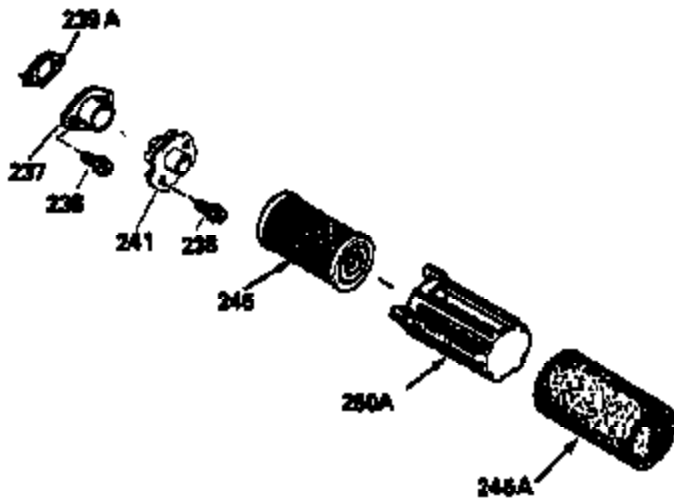

ILLUSTRATION SHOWS TYPICAL PARTS ONLY. ORDER BY PART NUMBER. PARTS NOT LISTED ARE SUPPLIED BY OEM.

VIEW 3 OF 3

Ref #	Part Number	Qty	Description
	RPMHigh		3000 to 3300
	RPMLow		2000 to 2300
19	31361	1	Extension Spring
69	35261	1	* Mounting Flange Gasket
92	650815	1	Belleville Washer
182	6201	2	Screw, 1/4-28 x 7/8"
185	31384A	1	Intake Pipe (Incl. 224)
186	34337	1	Governor Link
191	35039B	1	S.E. Brake Bracket (Incl. 195)
223	650451	2	Screw, 1/4-20 x 1"
243	650899	2	Screw, 10-32 x 2-3/32"
245	35500	1	Air Cleaner Filter
250	35503	1	Air Cleaner Cover
277	650795	2	Screw, 1/4-20 x 2-1/4"