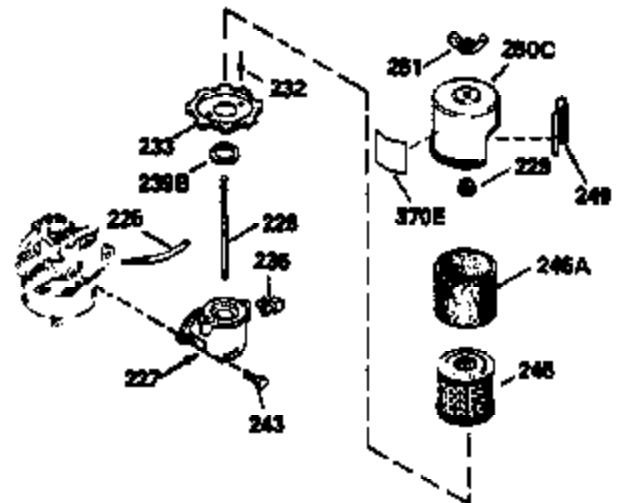

ILLUSTRATION SHOWS TYPICAL PARTS ONLY. ORDER BY PART NUMBER. PARTS NOT LISTED ARE SUPPLIED BY OEM.

VIEW 3 OF 3

Ref #	Part Number	Qty	Description
	RPMHigh		3000 to 3300
	RPMLow		2000 to 2300
19	31361	1	Extension Spring
69	35261	1	* Mounting Flange Gasket
92	650815	1	Belleville Washer
182	6201	2	Screw, 1/4-28 x 7/8"
185	31384A	1	Intake Pipe (Incl. 224)
186	34337	1	Governor Link
191	35039B	1	S.E. Brake Bracket (Incl. 195)
223	650451	2	Screw, 1/4-20 x 1"
243	650899	2	Screw, 10-32 x 2-3/32"
245	35500	1	Air Cleaner Filter
250	35503	1	Air Cleaner Cover
277	650795	2	Screw, 1/4-20 x 2-1/4"