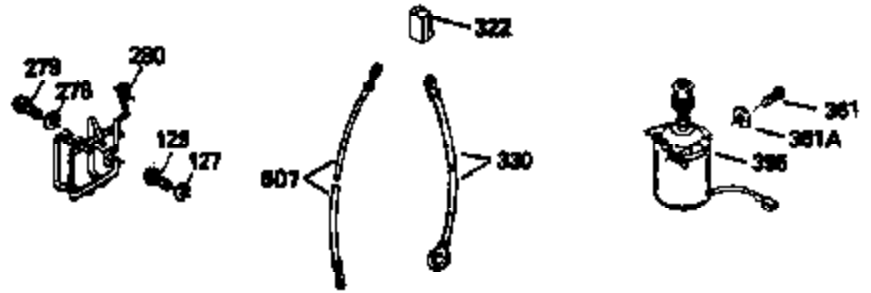

ILLUSTRATION SHOWS TYPICAL PARTS ONLY. ORDER BY PART NUMBER. PARTS NOT LISTED ARE SUPPLIED BY OEM.

VIEW 3 OF 3

Ref #	Part Number	Qty	Description
	RPMHigh		3000 to 3300
	RPMLow		2000 to 2300
19	31361	1	Extension Spring
69	35261	1	* Mounting Flange Gasket
92	650815	1	Belleville Washer
182	6201	2	Screw, 1/4-28 x 7/8"
185	31384A	1	Intake Pipe (Incl. 224)
186	34337	1	Governor Link
191	35039B	1	S.E. Brake Bracket (Incl. 195)
223	650451	2	Screw, 1/4-20 x 1"
243	650899	2	Screw, 10-32 x 2-3/32"
245	35500	1	Air Cleaner Filter
250	35503	1	Air Cleaner Cover
277	650795	2	Screw, 1/4-20 x 2-1/4"