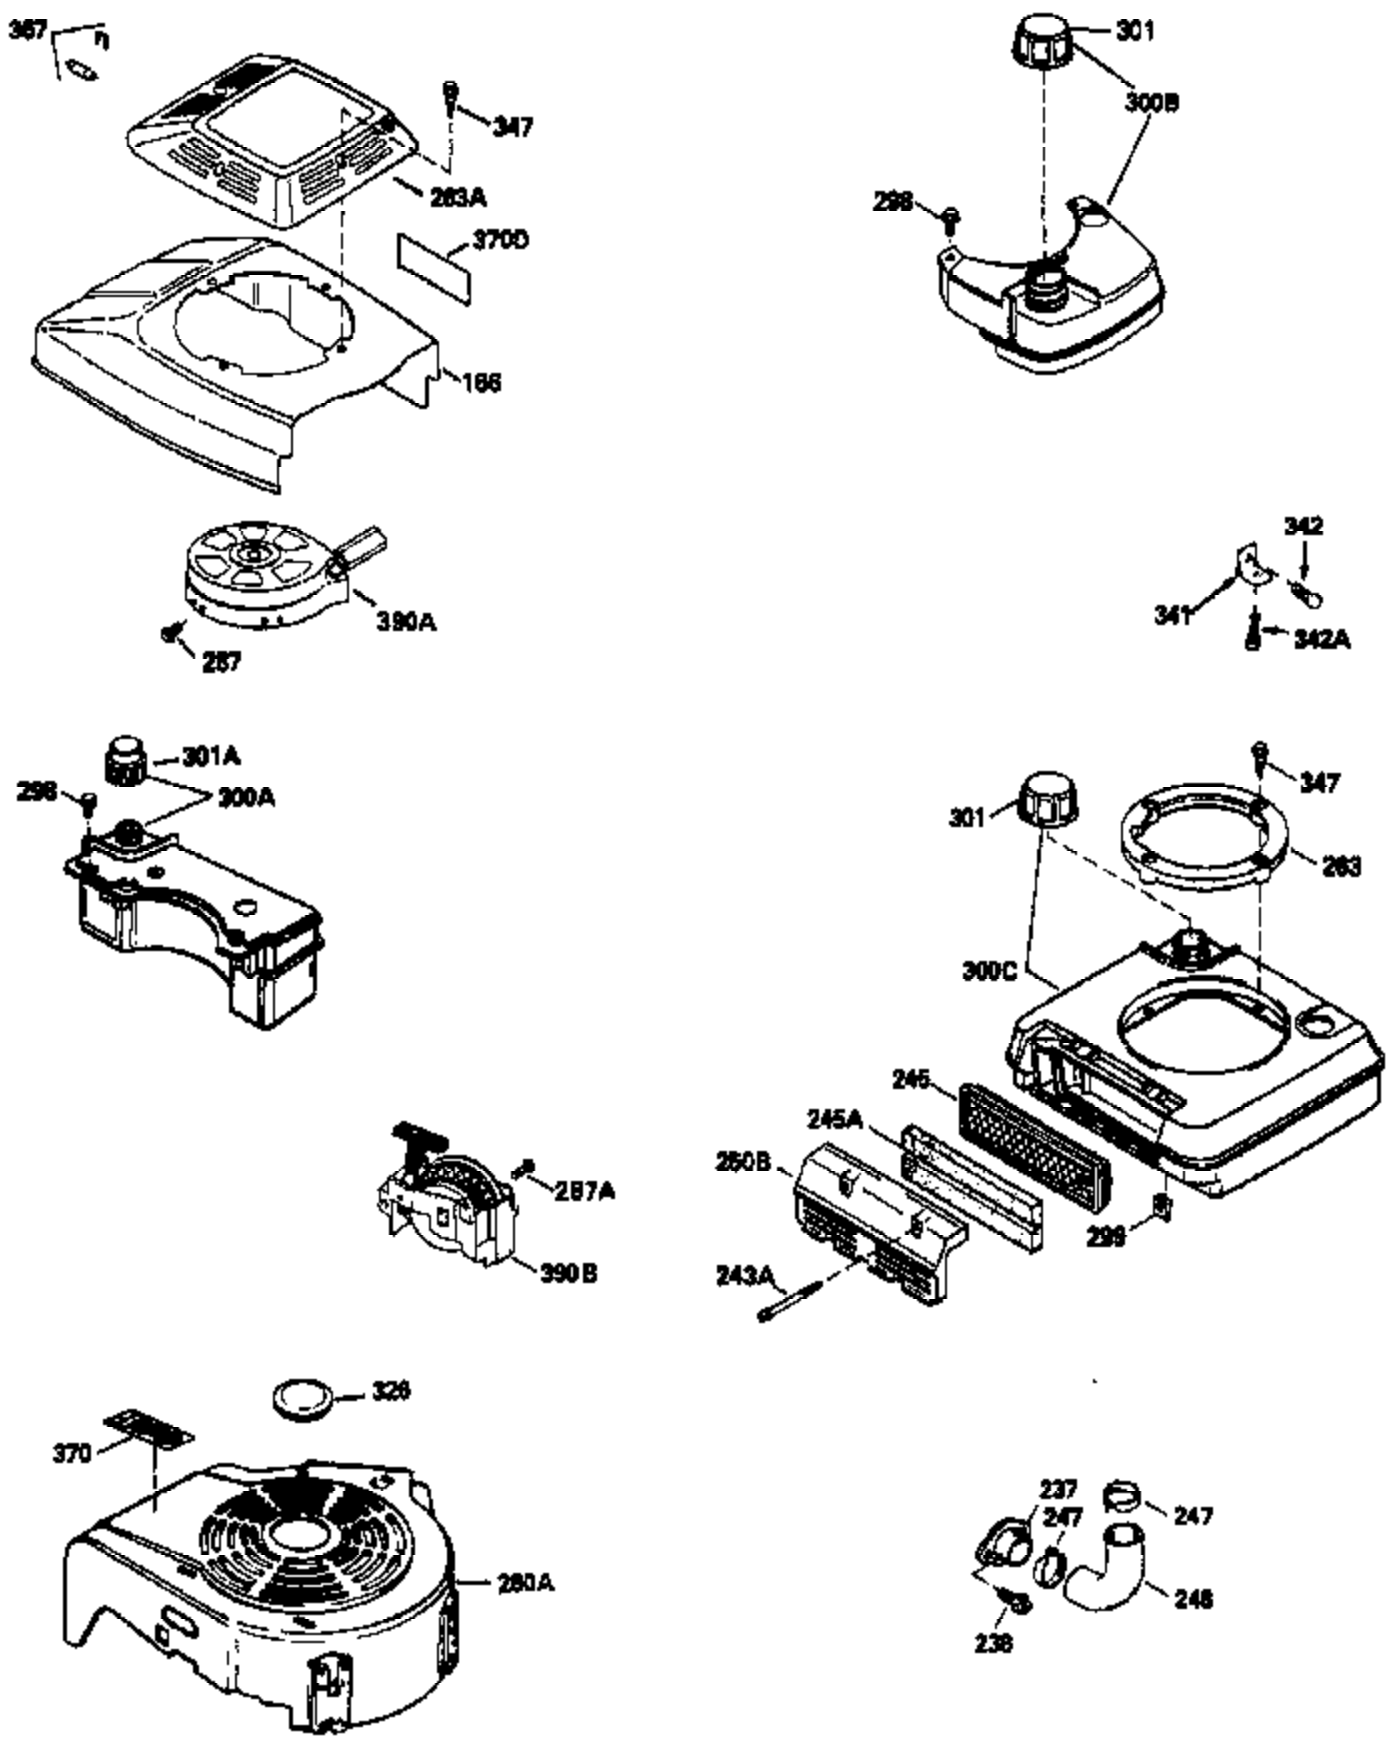

ILLUSTRATION SHOWS TYPICAL PARTS ONLY. ORDER BY PART NUMBER. PARTS NOT LISTED ARE SUPPLIED BY OEM.
VIEW 2 OF 3

Ref #	Part Number	Qty	Description
	RPMHigh		3000 to 3300
	RPMLow		2000 to 2300
92	650815	1	Belleville Washer
191	35039B	1	S.E. Brake Bracket (Incl. 195)
245	35500	1	Air Cleaner Filter
247	35505	2	Air Cleaner Tube Clamp
248	35504	1	Air Cleaner Tube
263	35502	1	Trim Ring
287	650884	2	Screw, 8-32 x 1/2"
299	650900	2	"U" Type Nut, 10-32
301	35355	1	Fuel Cap
347	650898	4	Screw, 10-32 x 27/32"
390	590621	1	Rewind Starter