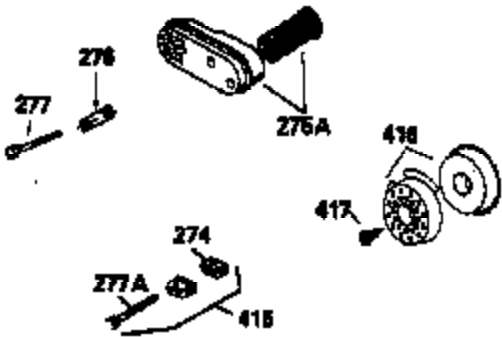

ILLUSTRATION SHOWS TYPICAL PARTS ONLY. ORDER BY PART NUMBER. PARTS NOT LISTED ARE SUPPLIED BY OEM.

VIEW 3 OF 3

Ref #	Part Number	Qty	Description
	RPMHigh		3000 to 3300
	RPMLow		2000 to 2300
19	31361	1	Extension Spring
69	35261	1	* Mounting Flange Gasket
92	650815	1	Belleville Washer
182	6201	2	Screw, 1/4-28 x 7/8"
185	31384A	1	Intake Pipe (Incl. 224)
186	34337	1	Governor Link
191	35039B	1	S.E. Brake Bracket (Incl. 195)
223	650451	2	Screw, 1/4-20 x 1"
243	650899	2	Screw, 10-32 x 2-3/32"
245	35500	1	Air Cleaner Filter
250	35503	1	Air Cleaner Cover
277	650795	2	Screw, 1/4-20 x 2-1/4"