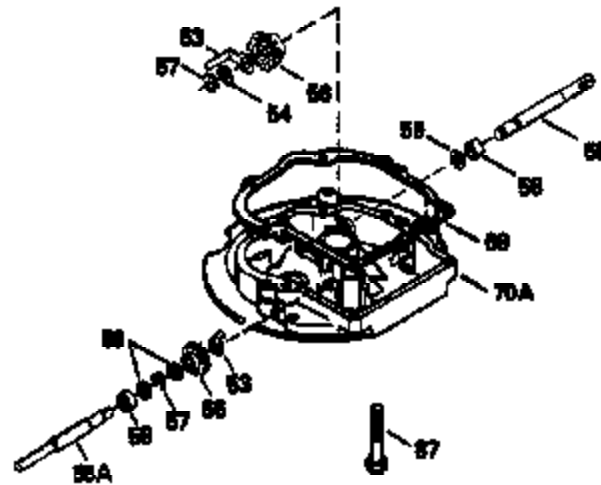

ILLUSTRATION SHOWS TYPICAL PARTS ONLY. ORDER BY PART NUMBER. PARTS NOT LISTED ARE SUPPLIED BY OEM.

VIEW 3 OF 3

Ref #	Part Number	Qty	Description
	RPMHigh		3000 to 3300
	RPMLow		2000 to 2300
19	31361	1	Extension Spring
69	35261	1	* Mounting Flange Gasket
92	650815	1	Belleville Washer
182	6201	2	Screw, 1/4-28 x 7/8"
185	31384A	1	Intake Pipe (Incl. 224)
186	34337	1	Governor Link
191	35039B	1	S.E. Brake Bracket (Incl. 195)
223	650451	2	Screw, 1/4-20 x 1"
243	650899	2	Screw, 10-32 x 2-3/32"
245	35500	1	Air Cleaner Filter
250	35503	1	Air Cleaner Cover
277	650795	2	Screw, 1/4-20 x 2-1/4"