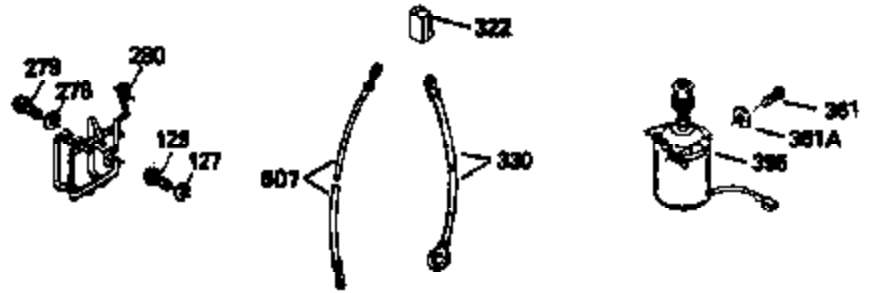

ILLUSTRATION SHOWS TYPICAL PARTS ONLY. ORDER BY PART NUMBER. PARTS NOT LISTED ARE SUPPLIED BY OEM.

VIEW 3 OF 3

Ref #	Part Number	Qty	Description
	RPMHigh		2900 to 3200
	RPMLow		2000 to 2300
19	31361	1	Extension Spring
69	35261	1	* Mounting Flange Gasket
92	650815	1	Belleville Washer
182	6201	2	Screw, 1/4-28 x 7/8"
185	31384A	1	Intake Pipe (Incl. 224)
186	34337	1	Governor Link
191	35040B	1	S.E. Brake Bracket (Incl. 195)
223	650451	2	Screw, 1/4-20 x 1"
243	650899	2	Screw, 10-32 x 2-3/32"
245	35500	1	Air Cleaner Filter
250	35503	1	Air Cleaner Cover
276	33753	1	Locking Plate
277	650795	2	Screw, 1/4-20 x 2-1/4"