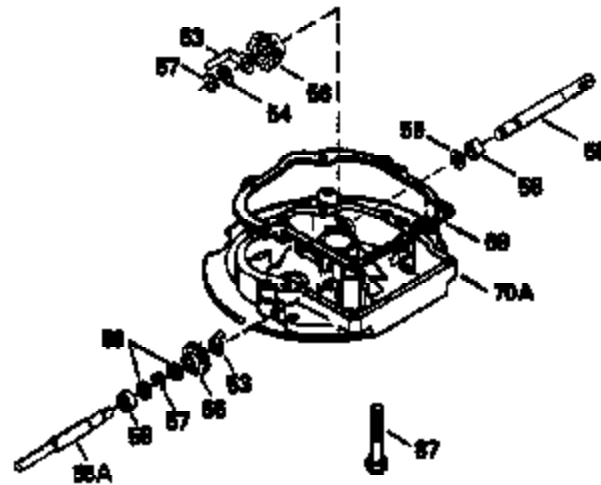

ILLUSTRATION SHOWS TYPICAL PARTS ONLY. ORDER BY PART NUMBER. PARTS NOT LISTED ARE SUPPLIED BY OEM.

VIEW 3 OF 3

Ref #	Part Number	Qty	Description
	RPMHigh		2900 to 3200
	RPMLow		2000 to 2300
19	31361	1	Extension Spring
69	35261	1	* Mounting Flange Gasket
92	650815	1	Belleville Washer
182	6201	2	Screw, 1/4-28 x 7/8"
185	31384A	1	Intake Pipe (Incl. 224)
186	34337	1	Governor Link
191	35040B	1	S.E. Brake Bracket (Incl. 195)
223	650451	2	Screw, 1/4-20 x 1"
243	650899	2	Screw, 10-32 x 2-3/32"
245	35500	1	Air Cleaner Filter
250	35503	1	Air Cleaner Cover
276	33753	1	Locking Plate
277	650795	2	Screw, 1/4-20 x 2-1/4"