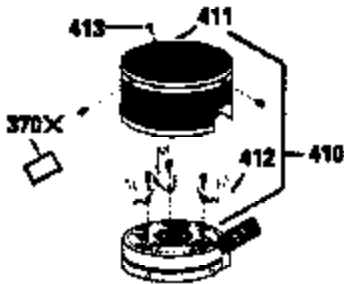

ILLUSTRATION SHOWS TYPICAL PARTS ONLY. ORDER BY PART NUMBER. PARTS NOT LISTED ARE SUPPLIED BY OEM.

VIEW 3 OF 3

Ref #	Part Number	Qty	Description
	RPMHigh		2900 to 3200
	RPMLow		2000 to 2300
19	31361	1	Extension Spring
69	35261	1	* Mounting Flange Gasket
92	650815	1	Belleville Washer
182	6201	2	Screw, 1/4-28 x 7/8"
185	31384A	1	Intake Pipe (Incl. 224)
186	34337	1	Governor Link
191	35040B	1	S.E. Brake Bracket (Incl. 195)
223	650451	2	Screw, 1/4-20 x 1"
243	650899	2	Screw, 10-32 x 2-3/32"
245	35500	1	Air Cleaner Filter
250	35503	1	Air Cleaner Cover
276	33753	1	Locking Plate
277	650795	2	Screw, 1/4-20 x 2-1/4"