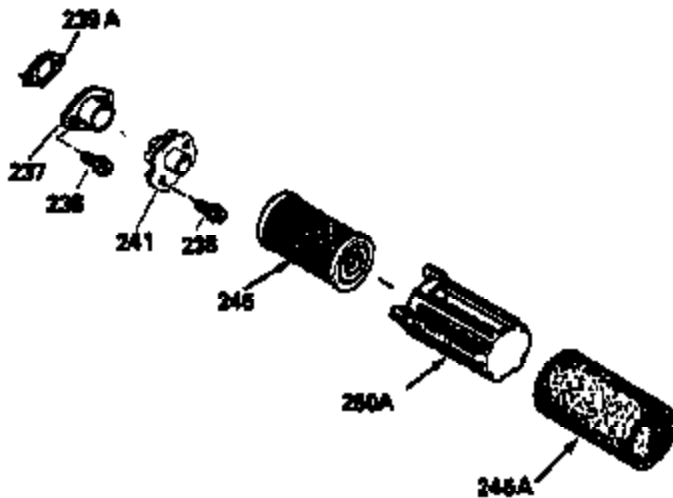

ILLUSTRATION SHOWS TYPICAL PARTS ONLY. ORDER BY PART NUMBER. PARTS NOT LISTED ARE SUPPLIED BY OEM.

VIEW 3 OF 3

Ref #	Part Number	Qty	Description
	RPMHigh		2900 to 3200
	RPMLow		2000 to 2300
19	31361	1	Extension Spring
69	35261	1	* Mounting Flange Gasket
92	650815	1	Belleville Washer
182	6201	2	Screw, 1/4-28 x 7/8"
185	31384A	1	Intake Pipe (Incl. 224)
186	34337	1	Governor Link
191	35040B	1	S.E. Brake Bracket (Incl. 195)
223	650451	2	Screw, 1/4-20 x 1"
243	650899	2	Screw, 10-32 x 2-3/32"
245	35500	1	Air Cleaner Filter
250	35503	1	Air Cleaner Cover
276	33753	1	Locking Plate
277	650795	2	Screw, 1/4-20 x 2-1/4"