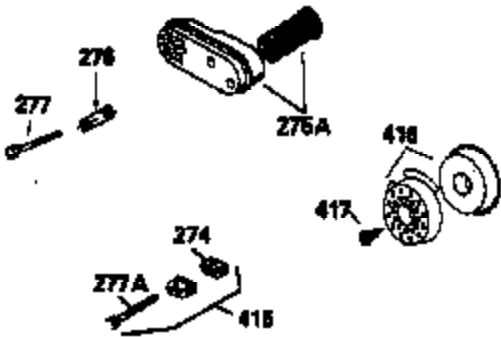

ILLUSTRATION SHOWS TYPICAL PARTS ONLY. ORDER BY PART NUMBER. PARTS NOT LISTED ARE SUPPLIED BY OEM.

VIEW 3 OF 3

Ref #	Part Number	Qty	Description
	RPMHigh		2900 to 3200
	RPMLow		2000 to 2300
19	31361	1	Extension Spring
69	35261	1	* Mounting Flange Gasket
92	650815	1	Belleville Washer
182	6201	2	Screw, 1/4-28 x 7/8"
185	31384A	1	Intake Pipe (Incl. 224)
186	34337	1	Governor Link
191	35040B	1	S.E. Brake Bracket (Incl. 195)
223	650451	2	Screw, 1/4-20 x 1"
243	650899	2	Screw, 10-32 x 2-3/32"
245	35500	1	Air Cleaner Filter
250	35503	1	Air Cleaner Cover
276	33753	1	Locking Plate
277	650795	2	Screw, 1/4-20 x 2-1/4"