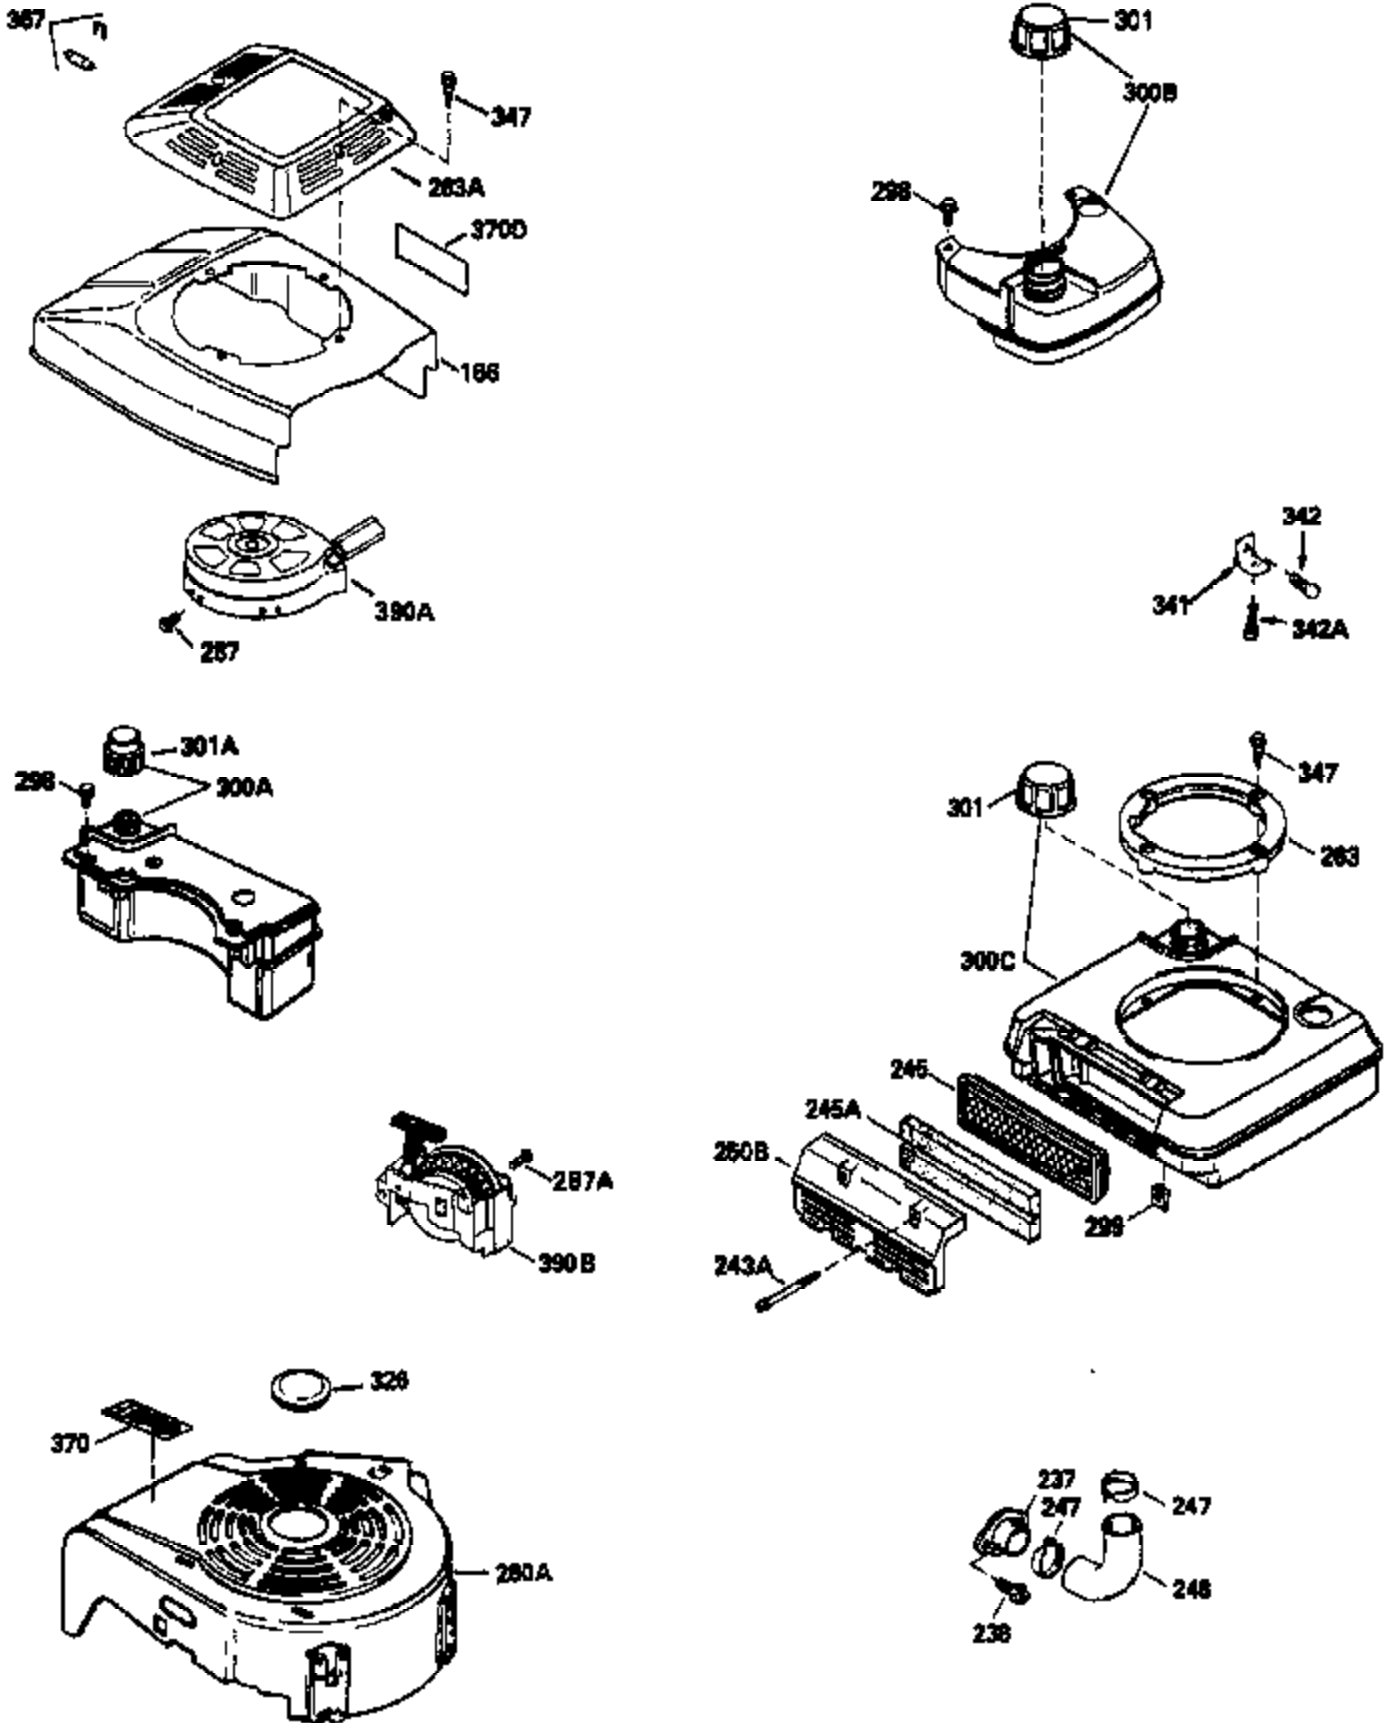

ILLUSTRATION SHOWS TYPICAL PARTS ONLY. ORDER BY PART NUMBER. PARTS NOT LISTED ARE SUPPLIED BY OEM.
VIEW 2 OF 3

Ref #	Part Number	Qty	Description
	RPMHigh		2900 to 3200
	RPMLow		2000 to 2300
92	650815	1	Belleville Washer
191	35040B	1	S.E. Brake Bracket (Incl. 195)
245	35500	1	Air Cleaner Filter
247	35505	2	Air Cleaner Tube Clamp
248	35504	1	Air Cleaner Tube
263	35502	1	Trim Ring
287	650884	2	Screw, 8-32 x 1/2"
299	650900	2	"U" Type Nut, 10-32
301	35355	1	Fuel Cap
347	650898	4	Screw, 10-32 x 27/32"
390	590621	1	Rewind Starter