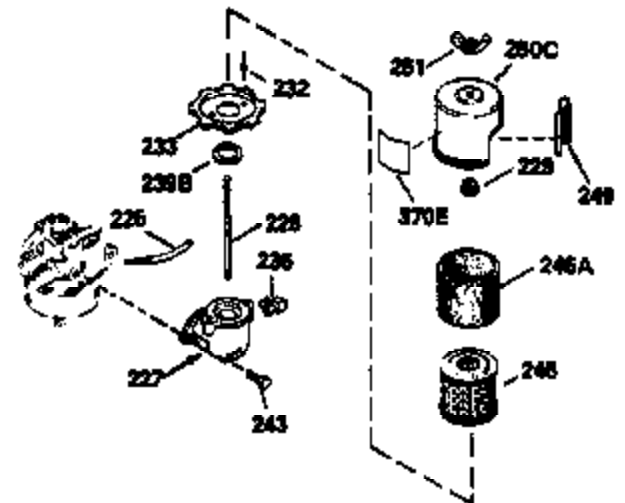

ILLUSTRATION SHOWS TYPICAL PARTS ONLY. ORDER BY PART NUMBER. PARTS NOT LISTED ARE SUPPLIED BY OEM.

VIEW 3 OF 3

Ref #	Part Number	Qty	Description
	RPMHigh		2900 to 3200
	RPMLow		2000 to 2300
19	31361	1	Extension Spring
69	35261	1	* Mounting Flange Gasket
92	650815	1	Belleville Washer
182	6201	2	Screw, 1/4-28 x 7/8"
185	31384A	1	Intake Pipe (Incl. 224)
186	34337	1	Governor Link
191	35040B	1	S.E. Brake Bracket (Incl. 195)
223	650451	2	Screw, 1/4-20 x 1"
243	650899	2	Screw, 10-32 x 2-3/32"
245	35500	1	Air Cleaner Filter
250	35503	1	Air Cleaner Cover
276	33753	1	Locking Plate
277	650795	2	Screw, 1/4-20 x 2-1/4"