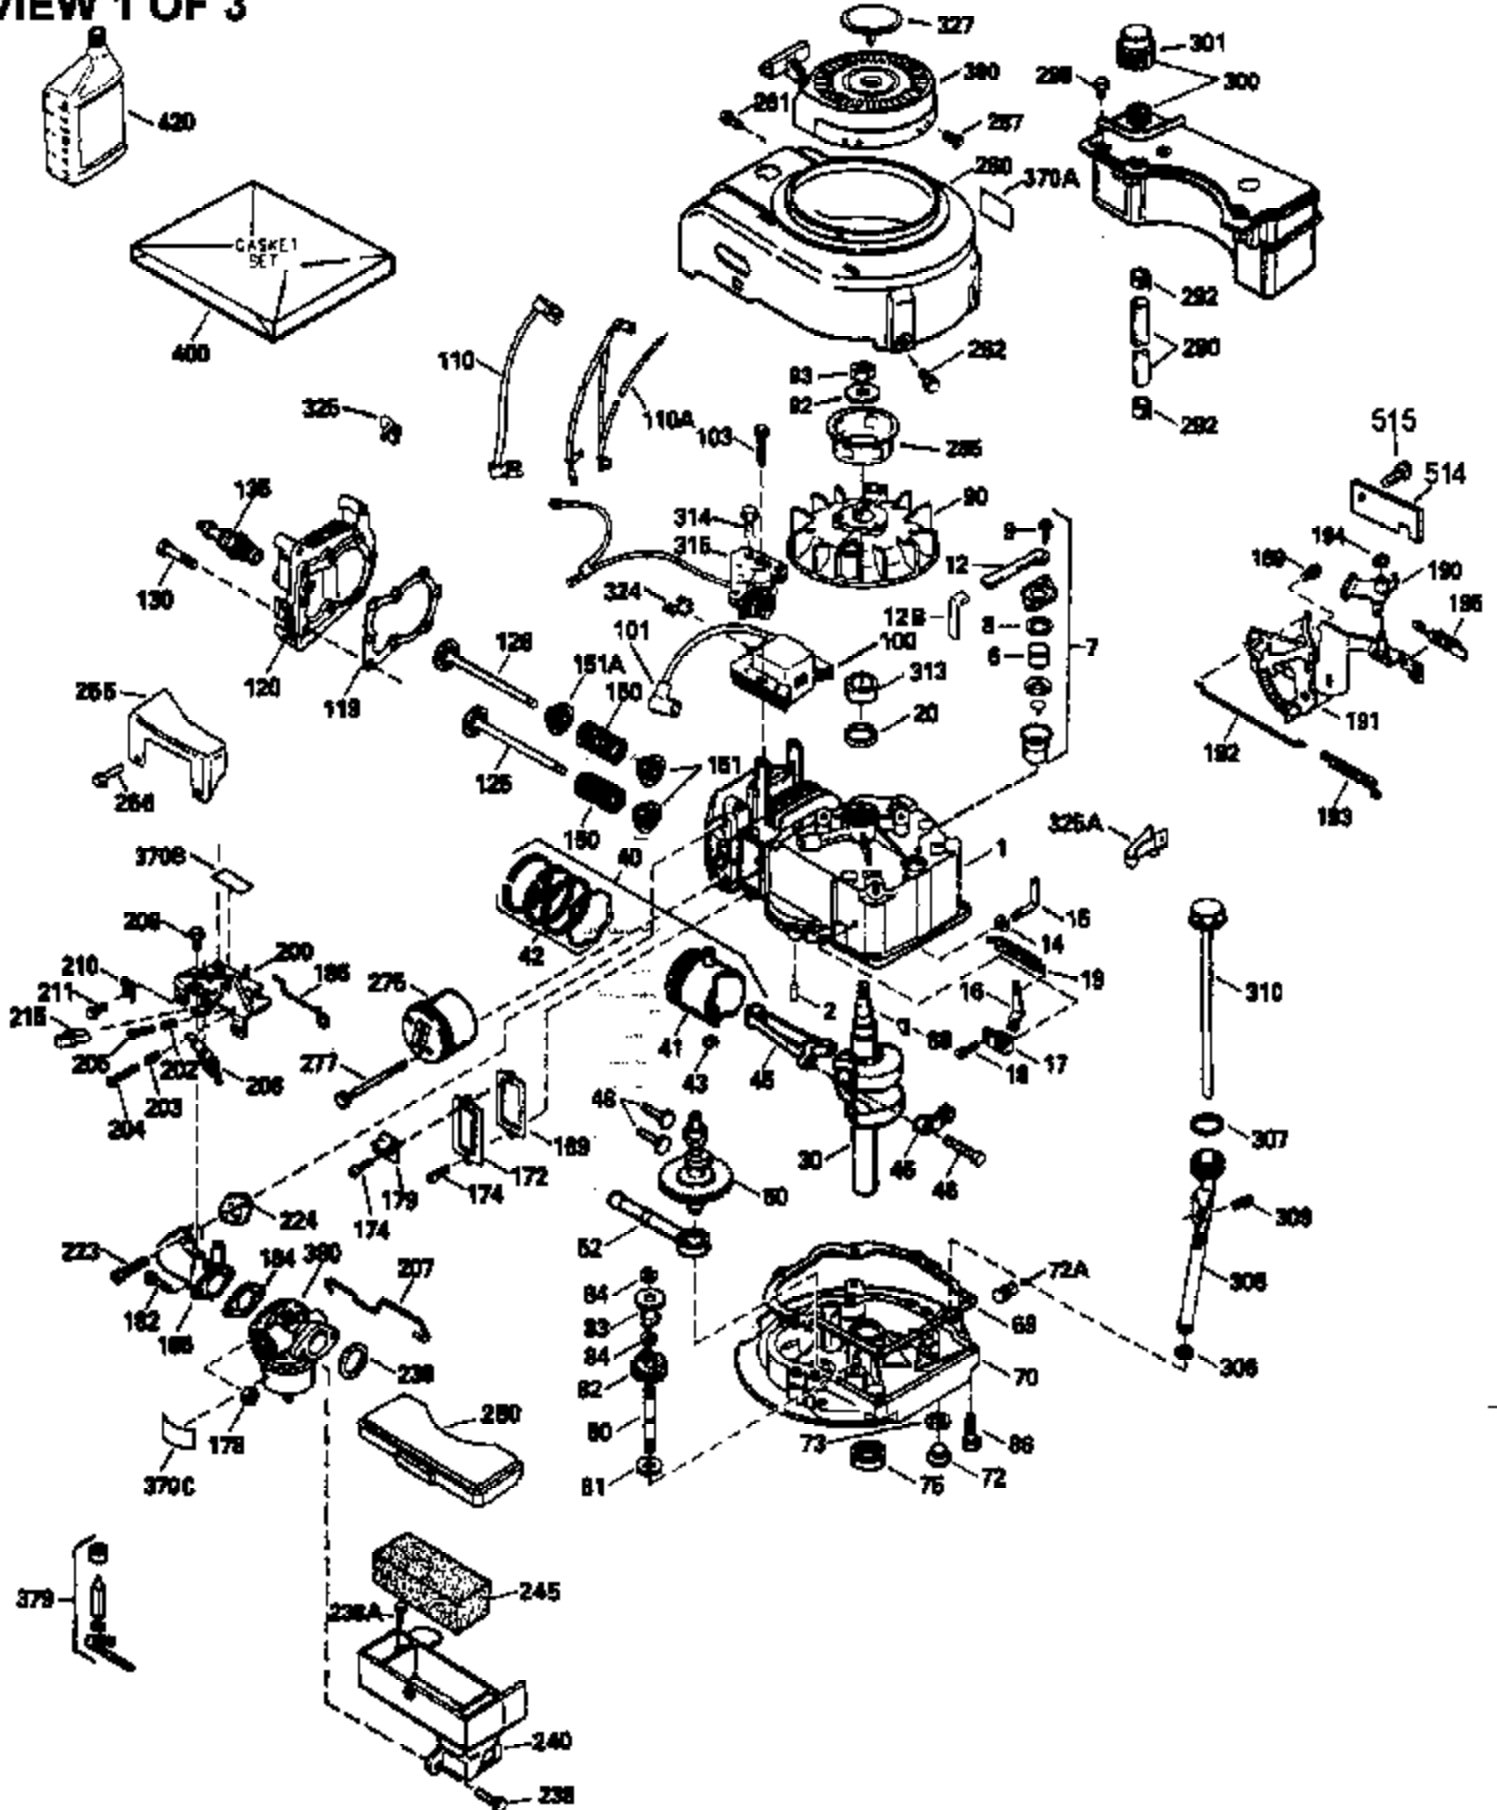

VIEW 1 OF 3

Ref #	Part Number	Qty	Description
1	33968B		Cylinder (Incl. 2 & 20) (2-13/16")
2	26727		Pin, Dowel
6	33734		Element, Breather
7	34214A		Breather Ass'y. (Incl. 6, 8, 9, 12 , & 12A)
8	33735		* Gasket, Breather
9	30200		Screw, 10-24 x 9/16"
12	35496		Tube, Breather
14	28277		Washer, Flat
15	30589		Rod, Governor (Incl. 14)
16	31383A		Lever, Governor
17	31335		Clamp, Governor lever
18	650548		Screw, 8-32 x 5/16"
19	31361		Spring, Extension
20	32600		Seal, Oil
30	35801		Crankshaft
40	34535		Piston, Pin & Ring Set (Std.) (2-13/1 6")
40	34536		Piston, Pin & Ring Set (.010" OS)
40	34537		Piston, Pin & Ring Set (.020" OS)
41	33562B		Piston & Pin Ass'y.(Incl. 43)(Std.)(2 -13/16")
41	33563B		Piston & Pin Ass'y. (Incl. 43) (.010" OS)
41	33564B		Piston & Pin Ass'y. (Incl. 43) (.020" OS)
42	33567		Ring Set (Std.) (2-13/16" Bore)
42	33568		Ring Set (.010" OS)
42	33569		Ring Set (.020" OS)
43	20381		Ring, Piston pin retaining
45	32875		Rod Assy., Connecting (Incl. 46)
46	32610A		Bolt, Connecting rod
48	27241		Lifter, Valve
50	33553		Camshaft (MCR)
52	29914		Oil Pump Assy.
69	35261		* Gasket, Mounting flange
70	34311C		Flange Ass'y. (Incl. 72, 72A, 73, 75 & 80)
72	30572		Plug, Oil drain (Incl. 73)
73	28833		* Drain Plug Gasket (Not req. W/plastic plug)
75	27897		Seal, Oil
80	30574		Shaft, Governor
81	30590A		Washer, Flat
82	30591		Gear Assy., Governor (Incl. 81)
83	30588A		Spool, Governor
84	29193		Ring, Retaining
86	650488		Screw, 1/4-20 x 1-1/4"
89	611004		Flywheel Key
90	611112		Flywheel
92	650815		Washer, Belleville
93	650816		Nut, Flywheel
100	34443A		Solid State Ignition
100	730207		Magneto-to-Solid State Conv. Kit (Includes solid state module, solid state flywheel key, and instructions.) (Use as required on external ignition engines only.)
101	610118		Cover, Spark plug (Use as required)
103	650814		Screw, Torx T-15, 10-24 x 1"
110	34961		Ground Wire
118	730194		Rope Guide Kit (Use as required)
119	33554A		* Gasket, Head
120	34342		Head, Cylinder
125	29314B		Intake Valve (Std.) (Incl. 151) (Conventional Ports)
125	29315C		Intake Valve (1/32" OS) (Incl. 151) (Conventional Ports)