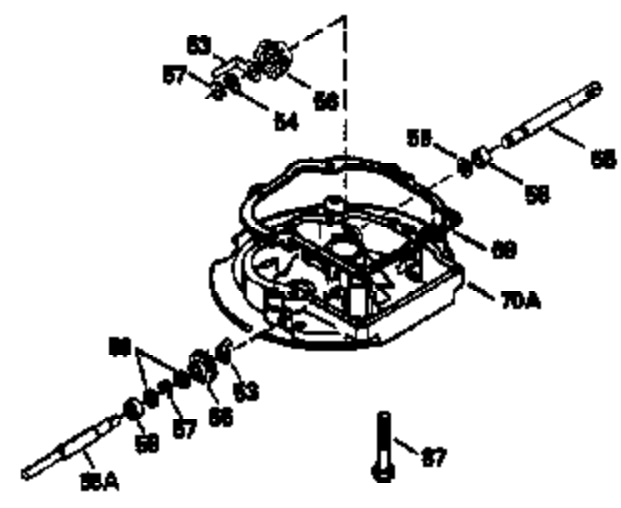

ILLUSTRATION SHOWS TYPICAL PARTS ONLY. ORDER BY PART NUMBER. PARTS NOT LISTED ARE SUPPLIED BY OEM.

VIEW 3 OF 3

Ref #	Part Number	Qty	Description
	RPMHigh		2900 to 3200
	RPMLow		2000 to 2300
19	31361	1	Extension Spring
69	35261	1	* Mounting Flange Gasket
92	650815	1	Belleville Washer
182	6201	2	Screw, 1/4-28 x 7/8"
185	31384A	1	Intake Pipe (Incl. 224)
186	34337	1	Governor Link
191	35039B	1	S.E. Brake Bracket (Incl. 195)
223	650451	2	Screw, 1/4-20 x 1"
243	650899	2	Screw, 10-32 x 2-3/32"
245	35500	1	Air Cleaner Filter
250	35503	1	Air Cleaner Cover
276	33753	1	Locking Plate
277	650795	2	Screw, 1/4-20 x 2-1/4"