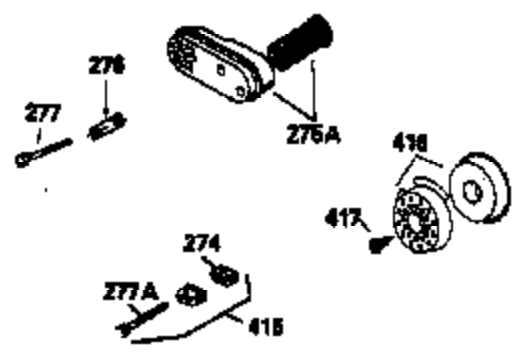

ILLUSTRATION SHOWS TYPICAL PARTS ONLY. ORDER BY PART NUMBER. PARTS NOT LISTED ARE SUPPLIED BY OEM.

VIEW 3 OF 3

Ref #	Part Number	Qty	Description
	RPMHigh		2900 to 3200
	RPMLow		2000 to 2300
19	31361	1	Extension Spring
69	35261	1	* Mounting Flange Gasket
92	650815	1	Belleville Washer
182	6201	2	Screw, 1/4-28 x 7/8"
185	31384A	1	Intake Pipe (Incl. 224)
186	34337	1	Governor Link
191	35039B	1	S.E. Brake Bracket (Incl. 195)
223	650451	2	Screw, 1/4-20 x 1"
243	650899	2	Screw, 10-32 x 2-3/32"
245	35500	1	Air Cleaner Filter
250	35503	1	Air Cleaner Cover
276	33753	1	Locking Plate
277	650795	2	Screw, 1/4-20 x 2-1/4"