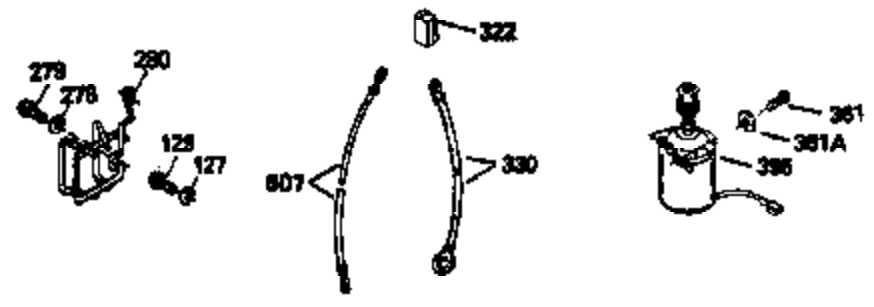

ILLUSTRATION SHOWS TYPICAL PARTS ONLY. ORDER BY PART NUMBER. PARTS NOT LISTED ARE SUPPLIED BY OEM.

VIEW 3 OF 3

Ref #	Part Number	Qty	Description
	RPMHigh		2900 to 3200
	RPMLow		2000 to 2300
19	31361	1	Extension Spring
69	35261	1	* Mounting Flange Gasket
92	650815	1	Belleville Washer
182	6201	2	Screw, 1/4-28 x 7/8"
185	31384A	1	Intake Pipe (Incl. 224)
186	34337	1	Governor Link
191	35039B	1	S.E. Brake Bracket (Incl. 195)
223	650451	2	Screw, 1/4-20 x 1"
243	650899	2	Screw, 10-32 x 2-3/32"
245	35500	1	Air Cleaner Filter
250	35503	1	Air Cleaner Cover
276	33753	1	Locking Plate
277	650795	2	Screw, 1/4-20 x 2-1/4"