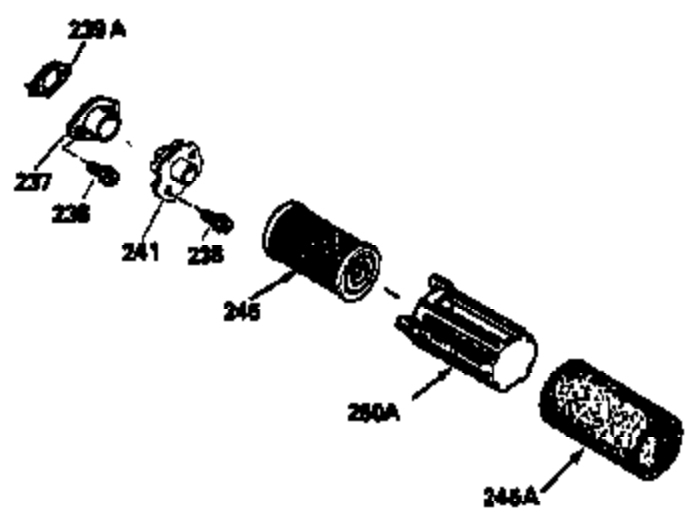

ILLUSTRATION SHOWS TYPICAL PARTS ONLY. ORDER BY PART NUMBER. PARTS NOT LISTED ARE SUPPLIED BY OEM.

VIEW 3 OF 3

Ref #	Part Number	Qty	Description
	RPMHigh		2900 to 3200
	RPMLow		2000 to 2300
19	31361	1	Extension Spring
69	35261	1	* Mounting Flange Gasket
92	650815	1	Belleville Washer
182	6201	2	Screw, 1/4-28 x 7/8"
185	31384A	1	Intake Pipe (Incl. 224)
186	34337	1	Governor Link
191	35039B	1	S.E. Brake Bracket (Incl. 195)
223	650451	2	Screw, 1/4-20 x 1"
243	650899	2	Screw, 10-32 x 2-3/32"
245	35500	1	Air Cleaner Filter
250	35503	1	Air Cleaner Cover
276	33753	1	Locking Plate
277	650795	2	Screw, 1/4-20 x 2-1/4"