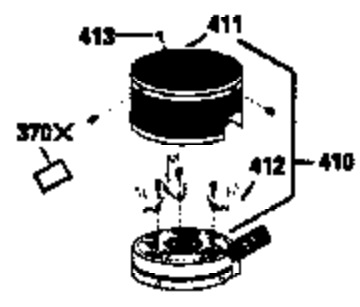

ILLUSTRATION SHOWS TYPICAL PARTS ONLY. ORDER BY PART NUMBER. PARTS NOT LISTED ARE SUPPLIED BY OEM.

VIEW 3 OF 3

Ref #	Part Number	Qty	Description
	RPMHigh		2900 to 3200
	RPMLow		2000 to 2300
19	31361	1	Extension Spring
69	35261	1	* Mounting Flange Gasket
92	650815	1	Belleville Washer
182	6201	2	Screw, 1/4-28 x 7/8"
185	31384A	1	Intake Pipe (Incl. 224)
186	34337	1	Governor Link
191	35039B	1	S.E. Brake Bracket (Incl. 195)
223	650451	2	Screw, 1/4-20 x 1"
243	650899	2	Screw, 10-32 x 2-3/32"
245	35500	1	Air Cleaner Filter
250	35503	1	Air Cleaner Cover
276	33753	1	Locking Plate
277	650795	2	Screw, 1/4-20 x 2-1/4"