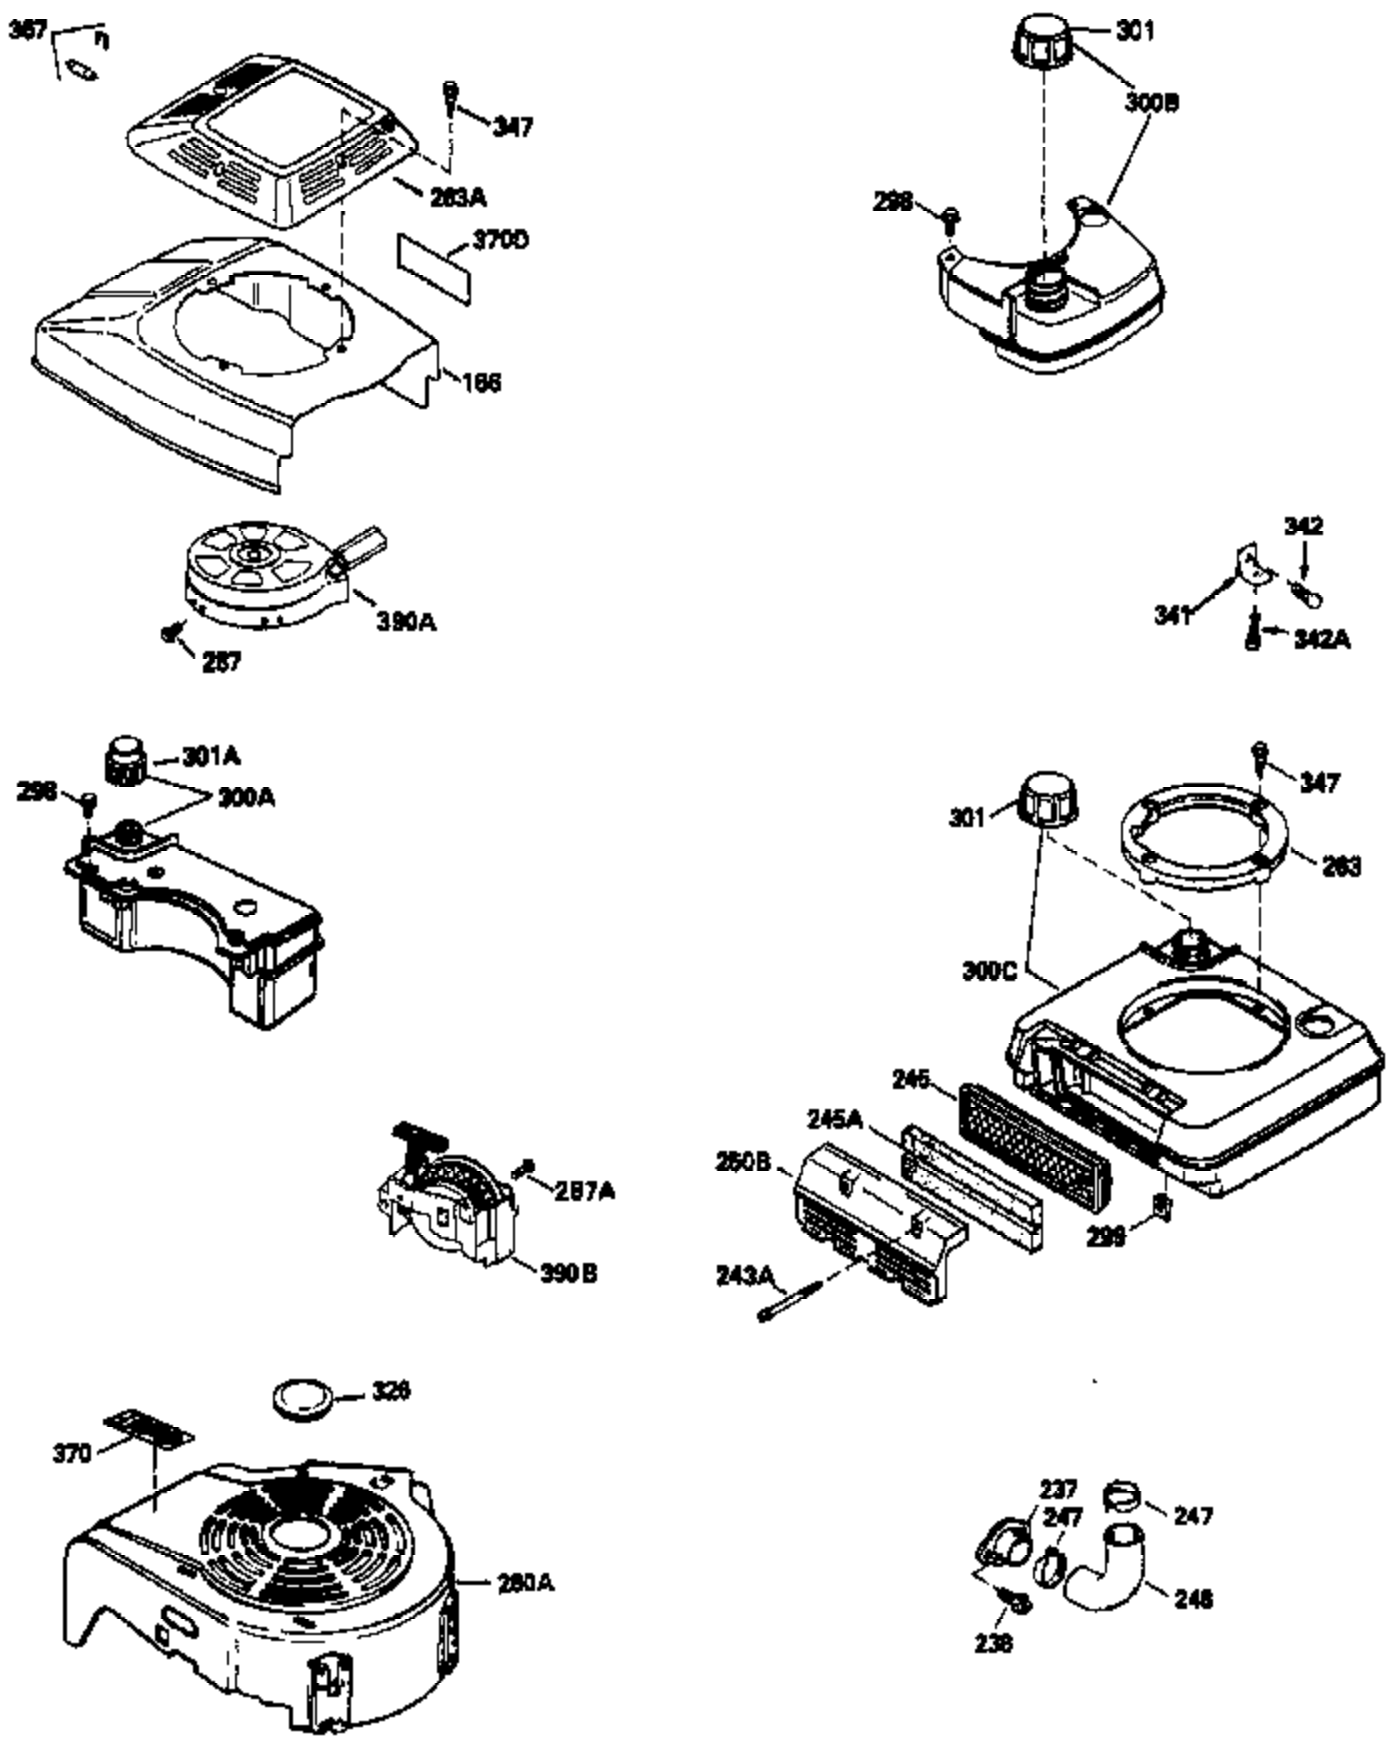

ILLUSTRATION SHOWS TYPICAL PARTS ONLY. ORDER BY PART NUMBER. PARTS NOT LISTED ARE SUPPLIED BY OEM.
VIEW 2 OF 3

Ref #	Part Number	Qty	Description
	RPMHigh		2900 to 3200
	RPMLow		2000 to 2300
92	650815	1	Belleville Washer
191	35039B	1	S.E. Brake Bracket (Incl. 195)
245	35500	1	Air Cleaner Filter
247	35505	2	Air Cleaner Tube Clamp
248	35504	1	Air Cleaner Tube
263	35502	1	Trim Ring
287	650884	2	Screw, 8-32 x 1/2"
299	650900	2	"U" Type Nut, 10-32
301	35355	1	Fuel Cap
347	650898	4	Screw, 10-32 x 27/32"
390	590621	1	Rewind Starter