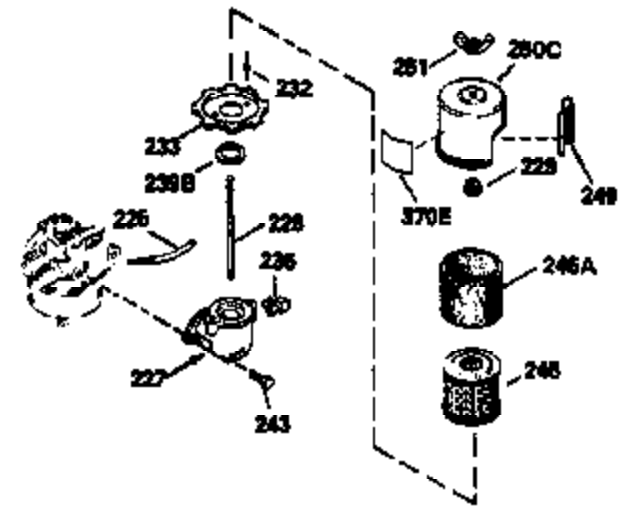

ILLUSTRATION SHOWS TYPICAL PARTS ONLY. ORDER BY PART NUMBER. PARTS NOT LISTED ARE SUPPLIED BY OEM.

VIEW 3 OF 3

Ref #	Part Number	Qty	Description
	RPMHigh		2900 to 3200
	RPMLow		2000 to 2300
19	31361	1	Extension Spring
69	35261	1	* Mounting Flange Gasket
92	650815	1	Belleville Washer
182	6201	2	Screw, 1/4-28 x 7/8"
185	31384A	1	Intake Pipe (Incl. 224)
186	34337	1	Governor Link
191	35039B	1	S.E. Brake Bracket (Incl. 195)
223	650451	2	Screw, 1/4-20 x 1"
243	650899	2	Screw, 10-32 x 2-3/32"
245	35500	1	Air Cleaner Filter
250	35503	1	Air Cleaner Cover
276	33753	1	Locking Plate
277	650795	2	Screw, 1/4-20 x 2-1/4"