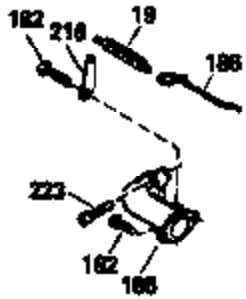

Ref #	Part Number	Qty	Description
55A	35152		Shaft, P.T.O.
118	730194		Rope Guide Kit (Use as required)
237	32971		Adapter, Air cleaner
238	650709		Screw, 10-32 x 7/16"
239A	35815		Gasket, Air cleaner
245F	35500		Filter, Air cleaner
246E	35435		Filter, Pre-air (Use as required)
247C	35505		Clamp, Air cleaner tube
248	35504		Tube, Air cleaner
250E	35503		Cover, Air cleaner
260B	35497		Housing, Blower
263	35502		Ring, Shroud
287B	650884		Screw, 8-32 x 1/2"
287A	650735		Screw, 10-24 x 3/8" (Use as required)
287A			Pop Rivet (3/16" Dia.) (Purchase locally)
299	650900		Clip, "U" type nut, 10-32
300C	35501A		Shroud & Tank Ass'y. (Incl. 299 & 301 A)
301A	35355		Fuel Cap (Use as required)
347	650898		Screw, 10-32 x 27/32"
370H	34387		Decal, Instruction (Optional)
370J	34870		Decal, Instruction (Optional)
390B	590621		Rewind Starter (Refer to Division 5, Section C, page 34 or Fiche 8A, Grid G-5 for breakdown)
425	730571		Starter Muff Kit (Incl.370J,426,427)(Opt.)
426	32203		Starter Air Cleaner (Optional)
427	32204		Starter Air Cleaner Bracket (Optional)
436	611006		Stator Plate Ass'y.(Incl.377,378,437, 442-448)
437	30551		Spring, Breaker box cover
438	610947		Cover, Dust
439	610955		Gasket, Stator cover
440	30992		Cam, Breaker
442	610385		Washer
443	610408		Nut, 8-32
444	29181		Breaker Fastening Screw & Washer
445	610593		Condenser Fastening Screw
446	33356		Terminal, Ground

VIEW 3 OF 3