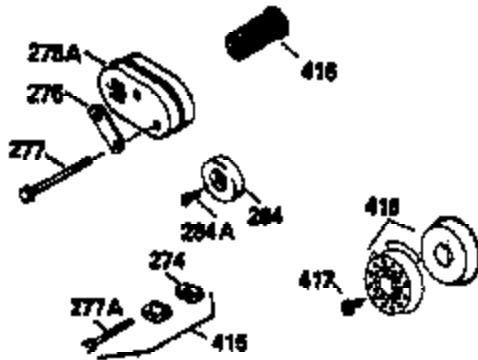

Ref #	Part Number	Qty	Description
55A	35152		Shaft, P.T.O.
118	730194		Rope Guide Kit (Use as required)
237	32971		Adapter, Air cleaner
238	650709		Screw, 10-32 x 7/16"
239A	35815		Gasket, Air cleaner
245F	35500		Filter, Air cleaner
246E	35435		Filter, Pre-air (Use as required)
247C	35505		Clamp, Air cleaner tube
248	35504		Tube, Air cleaner
250E	35503		Cover, Air cleaner
260B	35497		Housing, Blower
263	35502		Ring, Shroud
287B	650884		Screw, 8-32 x 1/2"
287A	650735		Screw, 10-24 x 3/8" (Use as required)
287A			Pop Rivet (3/16" Dia.) (Purchase locally)
299	650900		Clip, "U" type nut, 10-32
300C	35501A		Shroud & Tank Ass'y. (Incl. 299 & 301 A)
301A	35355		Fuel Cap (Use as required)
347	650898		Screw, 10-32 x 27/32"
370H	34387		Decal, Instruction (Optional)
370J	34870		Decal, Instruction (Optional)
390B	590621		Rewind Starter (Refer to Division 5, Section C, page 34 or Fiche 8A, Grid G-5 for breakdown)
425	730571		Starter Muff Kit (Incl.370J,426,427)(Opt.)
426	32203		Starter Air Cleaner (Optional)
427	32204		Starter Air Cleaner Bracket (Optional)
436	611006		Stator Plate Ass'y.(Incl.377,378,437, 442-448)
437	30551		Spring, Breaker box cover
438	610947		Cover, Dust
439	610955		Gasket, Stator cover
440	30992		Cam, Breaker
442	610385		Washer
443	610408		Nut, 8-32
444	29181		Breaker Fastening Screw & Washer
445	610593		Condenser Fastening Screw
446	33356		Terminal, Ground

VIEW 3 OF 3