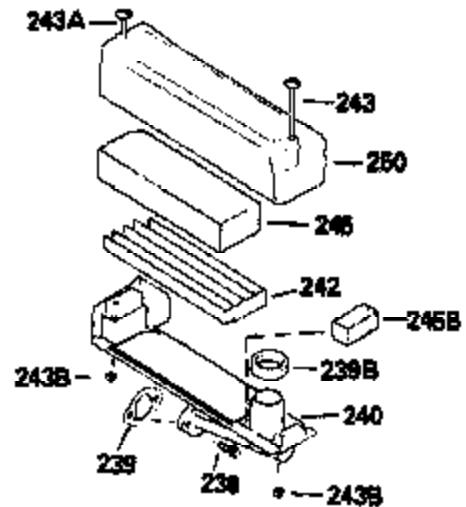

Ref #	Part Number	Qty	Description
55A	35152		Shaft, P.T.O.
118	730194		Rope Guide Kit (Use as required)
237	32971		Adapter, Air cleaner
238	650709		Screw, 10-32 x 7/16"
239A	35815		Gasket, Air cleaner
245F	35500		Filter, Air cleaner
246E	35435		Filter, Pre-air (Use as required)
247C	35505		Clamp, Air cleaner tube
248	35504		Tube, Air cleaner
250E	35503		Cover, Air cleaner
260B	35497		Housing, Blower
263	35502		Ring, Shroud
287B	650884		Screw, 8-32 x 1/2"
287A	650735		Screw, 10-24 x 3/8" (Use as required)
287A			Pop Rivet (3/16" Dia.) (Purchase locally)
299	650900		Clip, "U" type nut, 10-32
300C	35501A		Shroud & Tank Ass'y. (Incl. 299 & 301 A)
301A	35355		Fuel Cap (Use as required)
347	650898		Screw, 10-32 x 27/32"
370H	34387		Decal, Instruction (Optional)
370J	34870		Decal, Instruction (Optional)
390B	590621		Rewind Starter (Refer to Division 5, Section C, page 34 or Fiche 8A, Grid G-5 for breakdown)
425	730571		Starter Muff Kit (Incl.370J,426,427)(Opt.)
426	32203		Starter Air Cleaner (Optional)
427	32204		Starter Air Cleaner Bracket (Optional)
436	611006		Stator Plate Ass'y.(Incl.377,378,437, 442-448)
437	30551		Spring, Breaker box cover
438	610947		Cover, Dust
439	610955		Gasket, Stator cover
440	30992		Cam, Breaker
442	610385		Washer
443	610408		Nut, 8-32
444	29181		Breaker Fastening Screw & Washer
445	610593		Condenser Fastening Screw
446	33356		Terminal, Ground

VIEW 3 OF 3