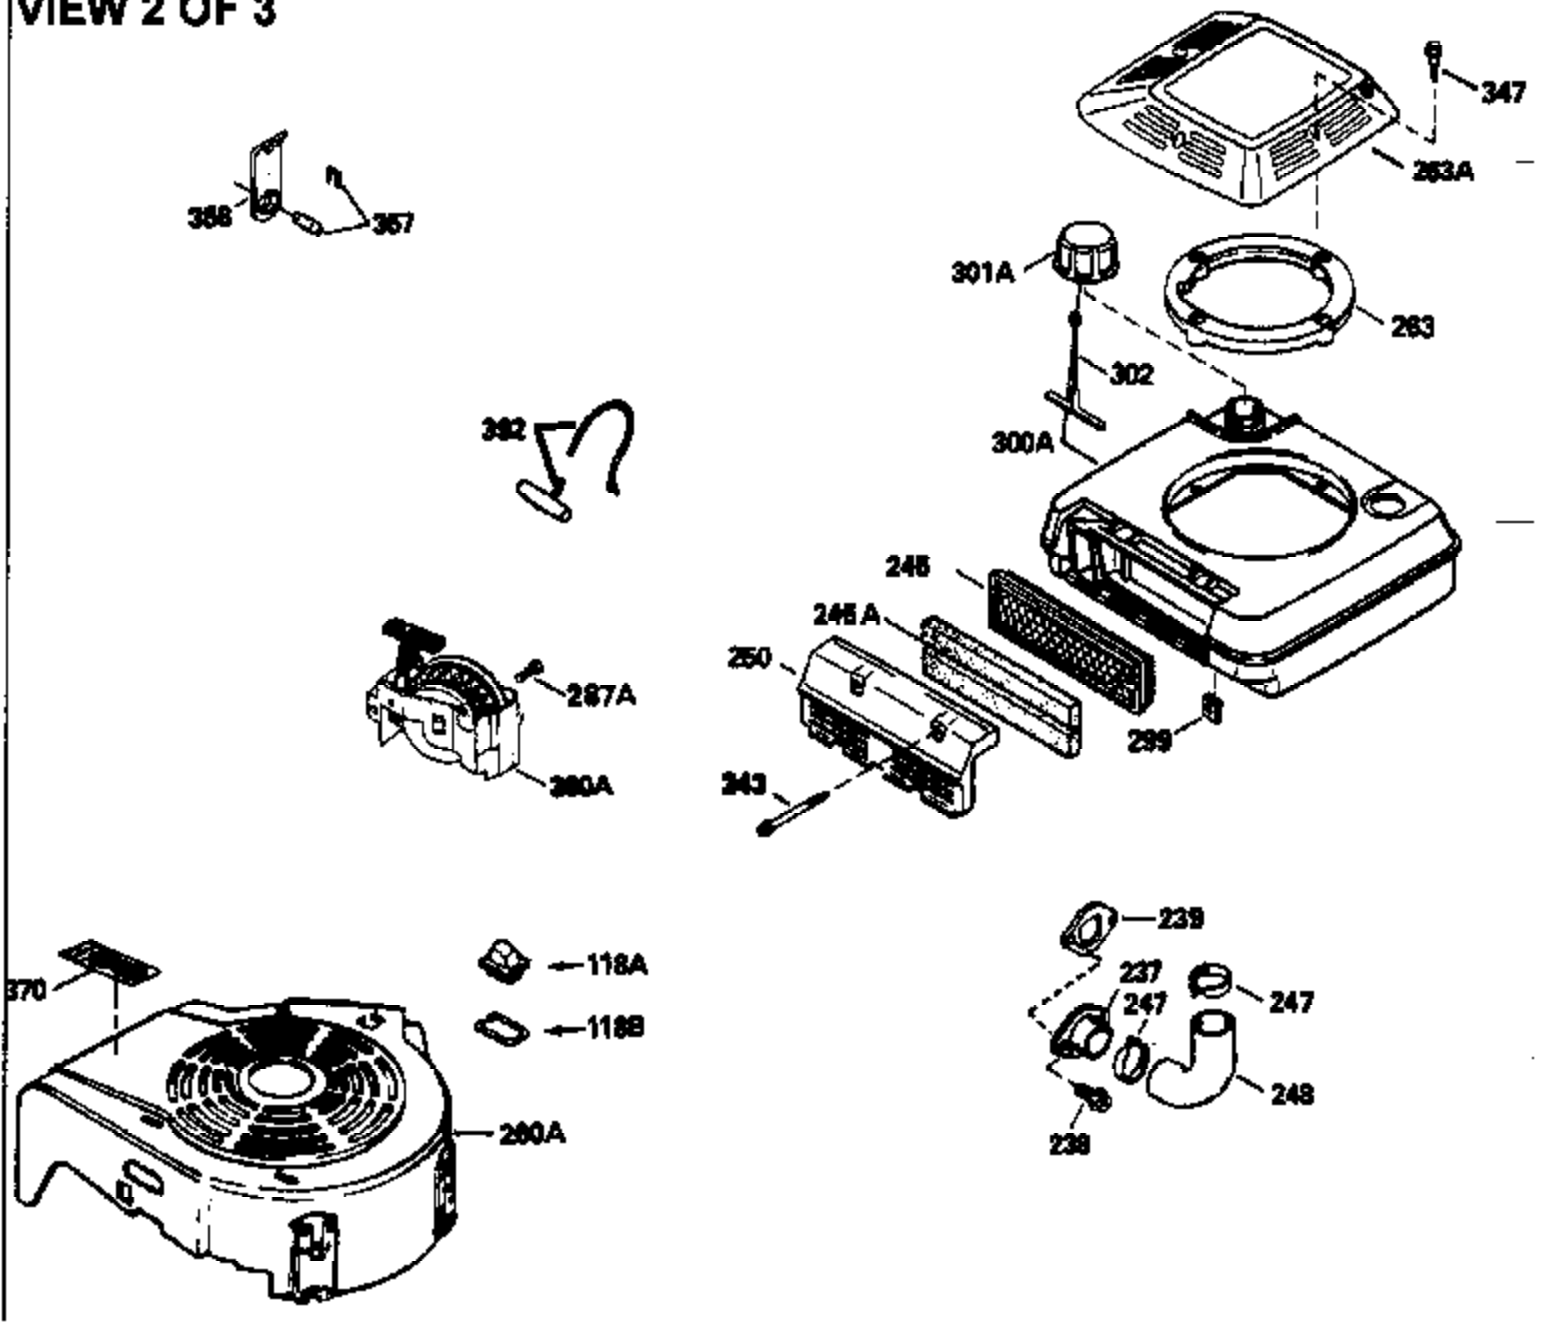

VIEW 2 OF 3

Ref #	Part Number	Qty	Description
55A	35152		Shaft, P.T.O.
118	730194		Rope Guide Kit (Use as required)
237	32971		Adapter, Air cleaner
238	650709		Screw, 10-32 x 7/16"
239A	35815		Gasket, Air cleaner
245F	35500		Filter, Air cleaner
246E	35435		Filter, Pre-air (Use as required)
247C	35505		Clamp, Air cleaner tube
248	35504		Tube, Air cleaner
250E	35503		Cover, Air cleaner
260B	35497		Housing, Blower
263	35502		Ring, Shroud
287B	650884		Screw, 8-32 x 1/2"
287A	650735		Screw, 10-24 x 3/8" (Use as required)
287A			Pop Rivet (3/16" Dia.) (Purchase locally)
299	650900		Clip, "U" type nut, 10-32
300C	35501A		Shroud & Tank Ass'y. (Incl. 299 & 301 A)
301A	35355		Fuel Cap (Use as required)
347	650898		Screw, 10-32 x 27/32"
370H	34387		Decal, Instruction (Optional)
370J	34870		Decal, Instruction (Optional)
390B	590621		Rewind Starter (Refer to Division 5, Section C, page 34 or Fiche 8A, Grid G-5 for breakdown)
425	730571		Starter Muff Kit (Incl.370J,426,427)(Opt.)
426	32203		Starter Air Cleaner (Optional)
427	32204		Starter Air Cleaner Bracket (Optional)
436	611006		Stator Plate Ass'y.(Incl.377,378,437, 442-448)
437	30551		Spring, Breaker box cover
438	610947		Cover, Dust
439	610955		Gasket, Stator cover
440	30992		Cam, Breaker
442	610385		Washer
443	610408		Nut, 8-32
444	29181		Breaker Fastening Screw & Washer
445	610593		Condenser Fastening Screw
446	33356		Terminal, Ground