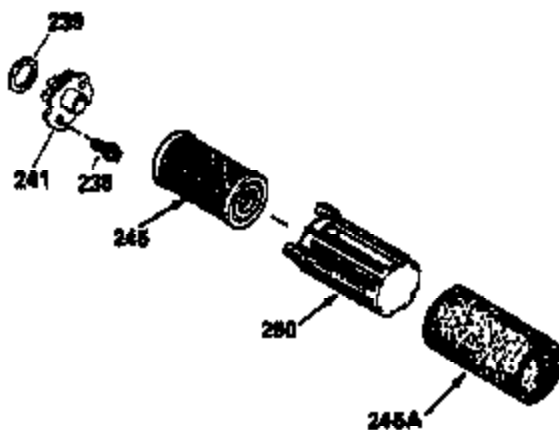

Ref #	Part Number	Qty	Description
55A	35152		Shaft, P.T.O.
118	730194		Rope Guide Kit (Use as required)
237	32971		Adapter, Air cleaner
238	650709		Screw, 10-32 x 7/16"
239A	35815		Gasket, Air cleaner
245F	35500		Filter, Air cleaner
246E	35435		Filter, Pre-air (Use as required)
247C	35505		Clamp, Air cleaner tube
248	35504		Tube, Air cleaner
250E	35503		Cover, Air cleaner
260B	35497		Housing, Blower
263	35502		Ring, Shroud
287B	650884		Screw, 8-32 x 1/2"
287A	650735		Screw, 10-24 x 3/8" (Use as required)
287A			Pop Rivet (3/16" Dia.) (Purchase locally)
299	650900		Clip, "U" type nut, 10-32
300C	35501A		Shroud & Tank Ass'y. (Incl. 299 & 301 A)
301A	35355		Fuel Cap (Use as required)
347	650898		Screw, 10-32 x 27/32"
370H	34387		Decal, Instruction (Optional)
370J	34870		Decal, Instruction (Optional)
390B	590621		Rewind Starter (Refer to Division 5, Section C, page 34 or Fiche 8A, Grid G-5 for breakdown)
425	730571		Starter Muff Kit (Incl.370J,426,427)(Opt.)
426	32203		Starter Air Cleaner (Optional)
427	32204		Starter Air Cleaner Bracket (Optional)
436	611006		Stator Plate Ass'y.(Incl.377,378,437, 442-448)
437	30551		Spring, Breaker box cover
438	610947		Cover, Dust
439	610955		Gasket, Stator cover
440	30992		Cam, Breaker
442	610385		Washer
443	610408		Nut, 8-32
444	29181		Breaker Fastening Screw & Washer
445	610593		Condenser Fastening Screw
446	33356		Terminal, Ground

VIEW 3 OF 3