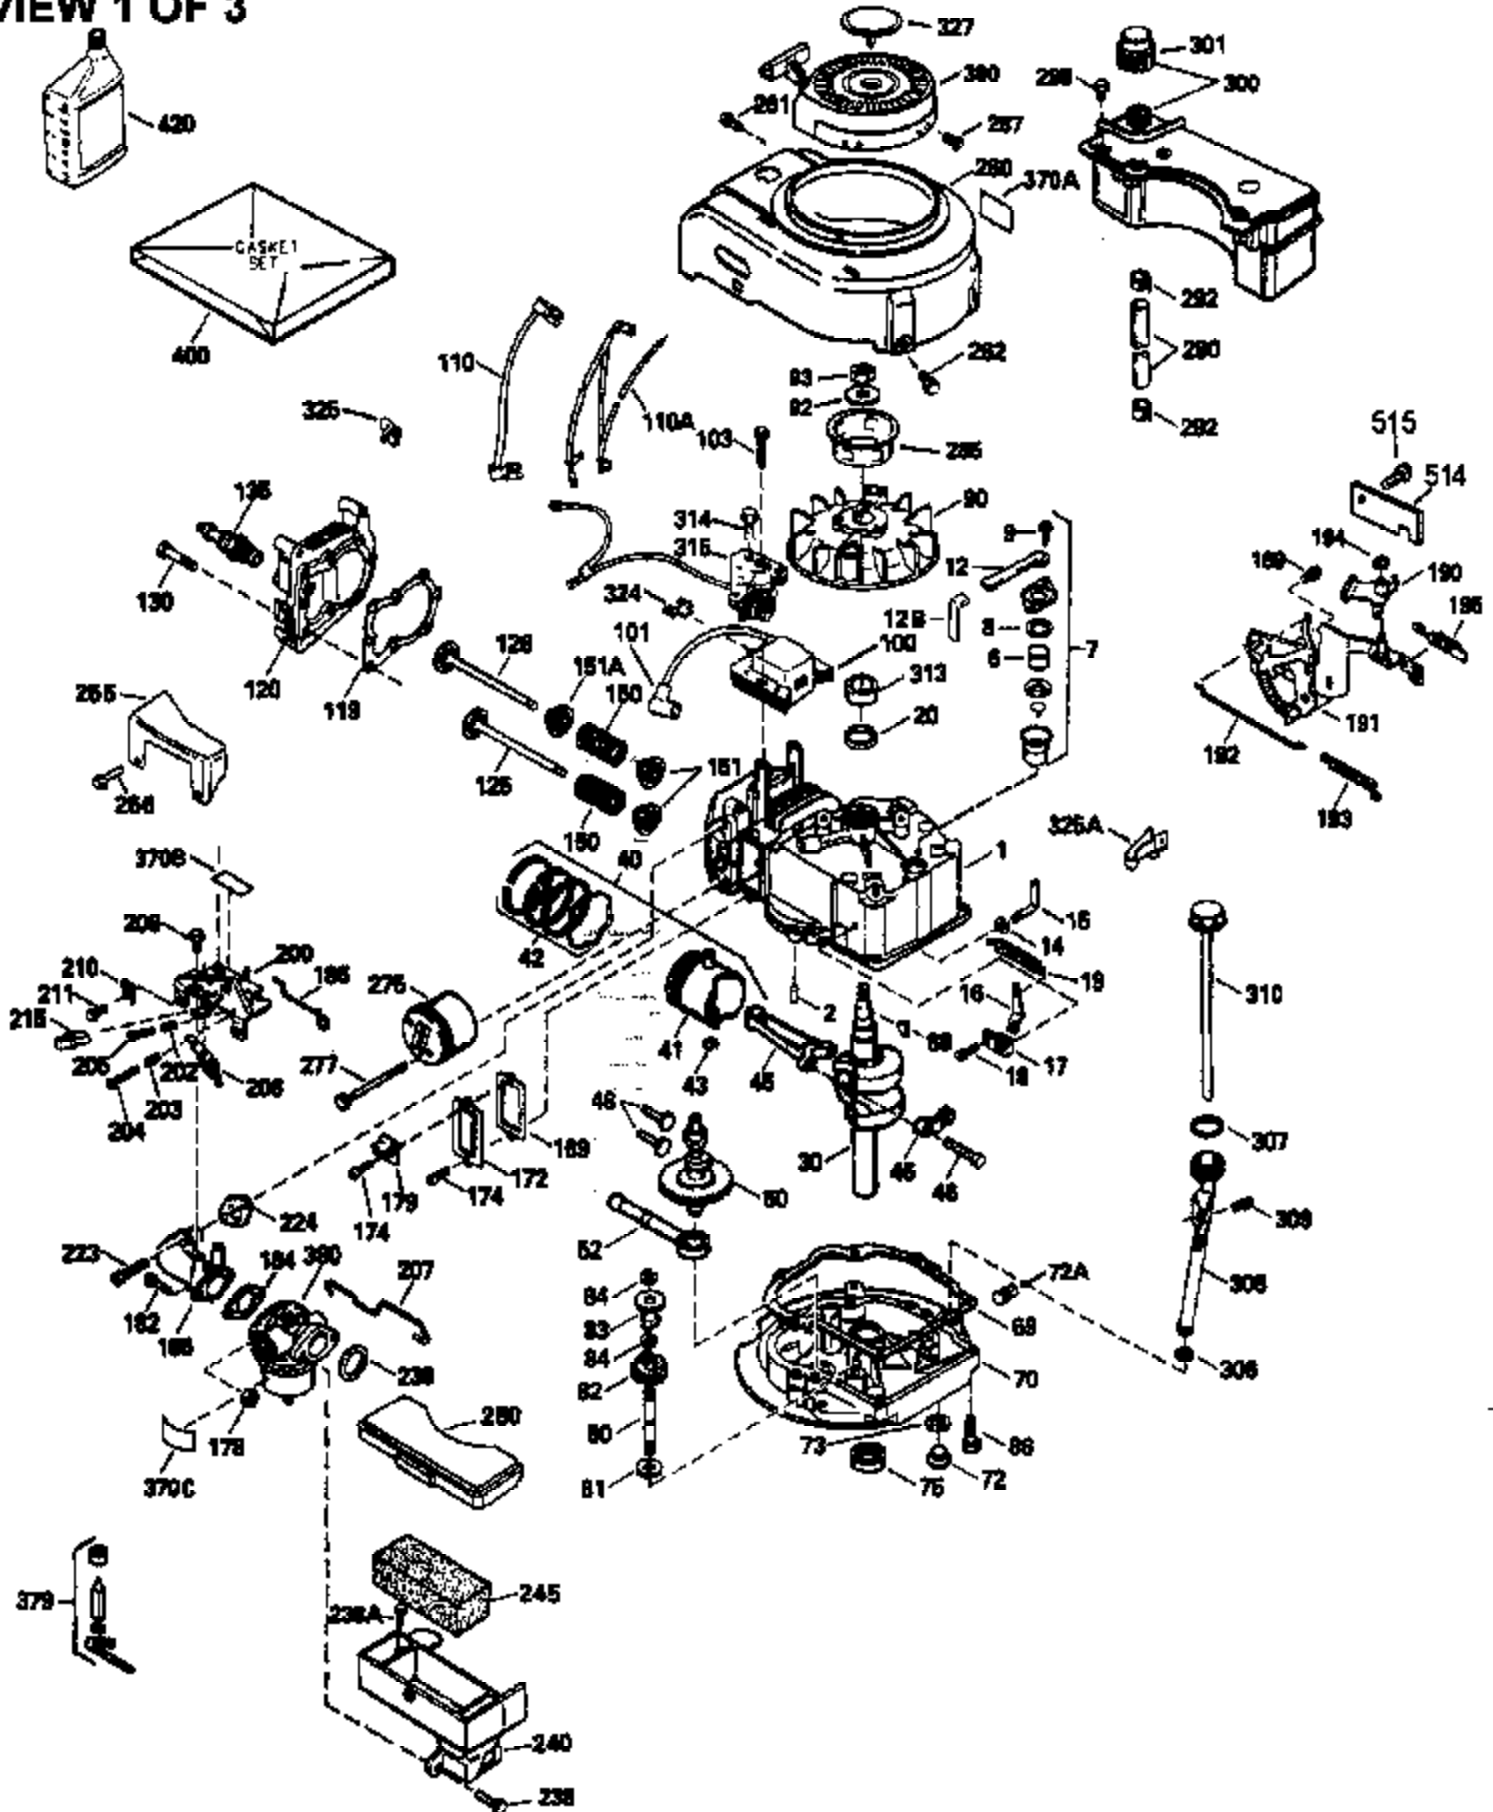

VIEW 1 OF 3

Ref #	Part Number	Qty	Description
1	33968B		Cylinder (Incl. 2 & 20) (2-13/16")
2	26727		Pin, Dowel
6	33734		Element, Breather
7	34214A		Breather Ass'y. (Incl. 6, 8, 9, 12 , & 12A)
8	33735		* Gasket, Breather
9	30200		Screw, 10-24 x 9/16"
12	35496		Tube, Breather
14	28277		Washer, Flat
15	31513		Rod, Governor
16	31383A		Lever, Governor
17	31335		Clamp, Governor lever
18	650548		Screw, 8-32 x 5/16"
19	31361		Spring, Extension
20	32600		Seal, Oil
30	34490B		Crankshaft
40	34535		Piston, Pin & Ring Set (Std.) (2-13/16")
40	34536		Piston, Pin & Ring Set (.010" OS)
40	34537		Piston, Pin & Ring Set (.020" OS)
41	33562B		Piston & Pin Ass'y.(Incl. 43)(Std.)(2 -13/16")
41	33563B		Piston & Pin Ass'y. (Incl. 43) (.010" OS)
41	33564B		Piston & Pin Ass'y. (Incl. 43) (.020" OS)
42	33567		Ring Set (Std.) (2-13/16" Bore)
42	33568		Ring Set (.010" OS)
42	33569		Ring Set (.020" OS)
43	20381		Ring, Piston pin retaining
45	32875		Rod Assy., Connecting (Incl. 46)
46	32610A		Bolt, Connecting rod
48	27241		Lifter, Valve
50	33533		Camshaft (MCR)
52	29914		Oil Pump Assy.
55A	35152		Shaft, P.T.O.
69	35261		* Gasket, Mounting flange
72	30572		Plug, Oil drain (Incl. 73)
73	28833		* Drain Plug Gasket (Not req. W/plastic plug)
75	26208		Seal, Oil
80	30574		Shaft, Governor
81	30590A		Washer, Flat
82	30591		Gear Assy., Governor (Incl. 81)
83	30588A		Spool, Governor
84	29193		Ring, Retaining
86	650488		Screw, 1/4-20 x 1-1/4"
89	611004		Flywheel Key
90	611112		Flywheel
92	650815		Washer, Belleville
93	650816		Nut, Flywheel
100	34443A		Solid State Ignition
100	730207		Magneto-to-Solid State Conv. Kit (Includes solid state module, solid state flywheel key, and instructions.) (Use as required on external ignition engines only.)
101	610118		Cover, Spark plug (Use as required)
103	650814		Screw, Torx T-15, 10-24 x 1"
110	34961		Ground Wire
118	730194		Rope Guide Kit (Use as required)
119	33554A		* Gasket, Head
120	34342		Head, Cylinder
125	29314B		Intake Valve (Std.) (Incl. 151) (Conventional Ports)
125	29315C		Intake Valve (1/32" OS) (Incl. 151) (Conventional Ports)