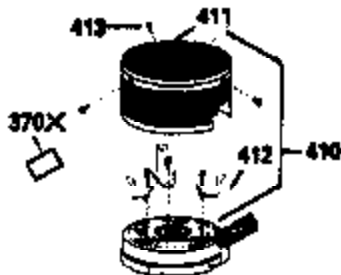

Ref #	Part Number	Qty	Description
55A	35152		Shaft, P.T.O.
118	730194		Rope Guide Kit (Use as required)
237	32971		Adapter, Air cleaner
238	650709		Screw, 10-32 x 7/16"
239A	35815		Gasket, Air cleaner
245F	35500		Filter, Air cleaner
246E	35435		Filter, Pre-air (Use as required)
247C	35505		Clamp, Air cleaner tube
248	35504		Tube, Air cleaner
250E	35503		Cover, Air cleaner
260B	35497		Housing, Blower
263	35502		Ring, Shroud
287B	650884		Screw, 8-32 x 1/2"
287A	650735		Screw, 10-24 x 3/8" (Use as required)
287A			Pop Rivet (3/16" Dia.) (Purchase locally)
299	650900		Clip, "U" type nut, 10-32
300C	35501A		Shroud & Tank Ass'y. (Incl. 299 & 301 A)
301A	35355		Fuel Cap (Use as required)
347	650898		Screw, 10-32 x 27/32"
370H	34387		Decal, Instruction (Optional)
370J	34870		Decal, Instruction (Optional)
390B	590621		Rewind Starter (Refer to Division 5, Section C, page 34 or Fiche 8A, Grid G-5 for breakdown)
425	730571		Starter Muff Kit (Incl.370J,426,427)(Opt.)
426	32203		Starter Air Cleaner (Optional)
427	32204		Starter Air Cleaner Bracket (Optional)
436	611006		Stator Plate Ass'y.(Incl.377,378,437, 442-448)
437	30551		Spring, Breaker box cover
438	610947		Cover, Dust
439	610955		Gasket, Stator cover
440	30992		Cam, Breaker
442	610385		Washer
443	610408		Nut, 8-32
444	29181		Breaker Fastening Screw & Washer
445	610593		Condenser Fastening Screw
446	33356		Terminal, Ground

VIEW 3 OF 3