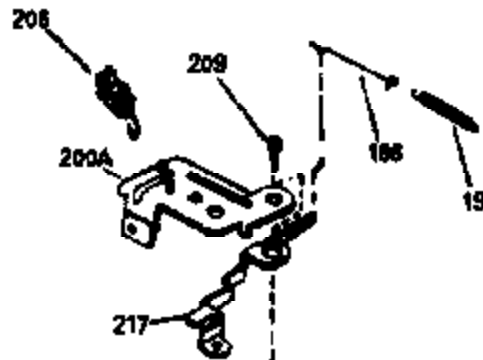

Ref #	Part Number	Qty	Description
55A	35152		Shaft, P.T.O.
118	730194		Rope Guide Kit (Use as required)
237	32971		Adapter, Air cleaner
238	650709		Screw, 10-32 x 7/16"
239A	35815		Gasket, Air cleaner
245F	35500		Filter, Air cleaner
246E	35435		Filter, Pre-air (Use as required)
247C	35505		Clamp, Air cleaner tube
248	35504		Tube, Air cleaner
250E	35503		Cover, Air cleaner
260B	35497		Housing, Blower
263	35502		Ring, Shroud
287B	650884		Screw, 8-32 x 1/2"
287A	650735		Screw, 10-24 x 3/8" (Use as required)
287A			Pop Rivet (3/16" Dia.) (Purchase locally)
299	650900		Clip, "U" type nut, 10-32
300C	35501A		Shroud & Tank Ass'y. (Incl. 299 & 301 A)
301A	35355		Fuel Cap (Use as required)
347	650898		Screw, 10-32 x 27/32"
370H	34387		Decal, Instruction (Optional)
370J	34870		Decal, Instruction (Optional)
390B	590621		Rewind Starter (Refer to Division 5, Section C, page 34 or Fiche 8A, Grid G-5 for breakdown)
425	730571		Starter Muff Kit (Incl.370J,426,427)(Opt.)
426	32203		Starter Air Cleaner (Optional)
427	32204		Starter Air Cleaner Bracket (Optional)
436	611006		Stator Plate Ass'y.(Incl.377,378,437, 442-448)
437	30551		Spring, Breaker box cover
438	610947		Cover, Dust
439	610955		Gasket, Stator cover
440	30992		Cam, Breaker
442	610385		Washer
443	610408		Nut, 8-32
444	29181		Breaker Fastening Screw & Washer
445	610593		Condenser Fastening Screw
446	33356		Terminal, Ground

VIEW 3 OF 3