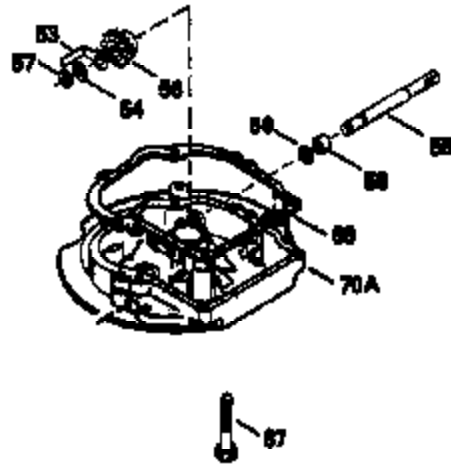

Ref #	Part Number	Qty	Description
55A	35152		Shaft, P.T.O.
118	730194		Rope Guide Kit (Use as required)
237	32971		Adapter, Air cleaner
238	650709		Screw, 10-32 x 7/16"
239A	35815		Gasket, Air cleaner
245F	35500		Filter, Air cleaner
246E	35435		Filter, Pre-air (Use as required)
247C	35505		Clamp, Air cleaner tube
248	35504		Tube, Air cleaner
250E	35503		Cover, Air cleaner
260B	35497		Housing, Blower
263	35502		Ring, Shroud
287B	650884		Screw, 8-32 x 1/2"
287A	650735		Screw, 10-24 x 3/8" (Use as required)
287A			Pop Rivet (3/16" Dia.) (Purchase locally)
299	650900		Clip, "U" type nut, 10-32
300C	35501A		Shroud & Tank Ass'y. (Incl. 299 & 301 A)
301A	35355		Fuel Cap (Use as required)
347	650898		Screw, 10-32 x 27/32"
370H	34387		Decal, Instruction (Optional)
370J	34870		Decal, Instruction (Optional)
390B	590621		Rewind Starter (Refer to Division 5, Section C, page 34 or Fiche 8A, Grid G-5 for breakdown)
425	730571		Starter Muff Kit (Incl.370J,426,427)(Opt.)
426	32203		Starter Air Cleaner (Optional)
427	32204		Starter Air Cleaner Bracket (Optional)
436	611006		Stator Plate Ass'y.(Incl.377,378,437, 442-448)
437	30551		Spring, Breaker box cover
438	610947		Cover, Dust
439	610955		Gasket, Stator cover
440	30992		Cam, Breaker
442	610385		Washer
443	610408		Nut, 8-32
444	29181		Breaker Fastening Screw & Washer
445	610593		Condenser Fastening Screw
446	33356		Terminal, Ground

VIEW 3 OF 3