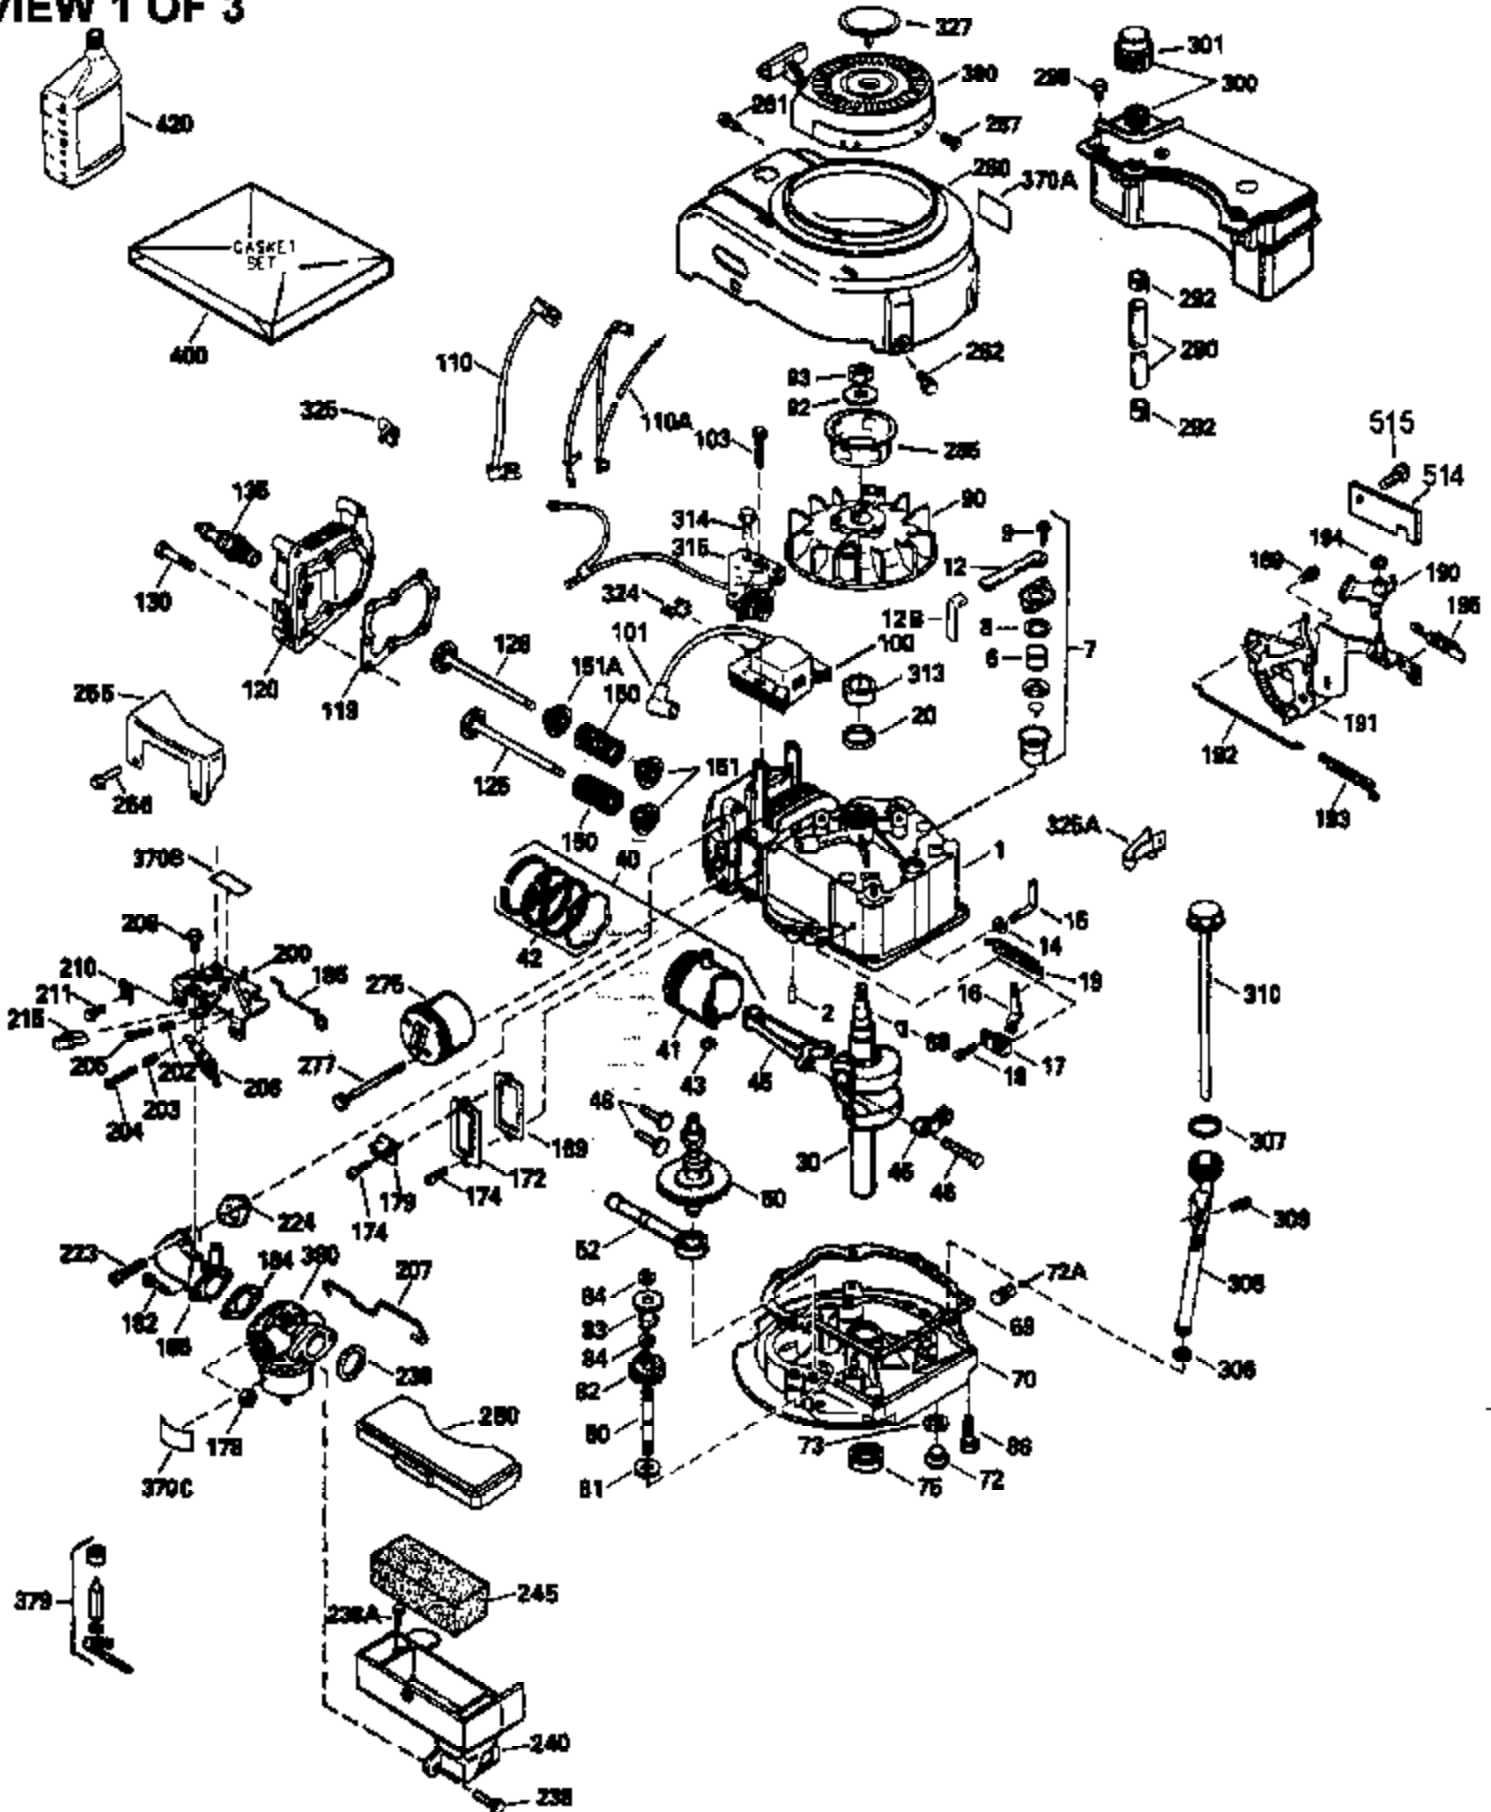

VIEW 1 OF 3

Ref #	Part Number	Qty	Description
1	33968B		Cylinder (Incl. 2 & 20) (2-13/16")
2	26727		Pin, Dowel
6	33734		Element, Breather
7	34214A		Breather Ass'y. (Incl. 6, 8, 9, 12 , & 12A)
8	33735		* Gasket, Breather
9	30200		Screw, 10-24 x 9/16"
12	35496		Tube, Breather
14	28277		Washer, Flat
15	30589		Rod, Governor (Incl. 14)
16	31383A		Lever, Governor
17	31335		Clamp, Governor lever
18	650548		Screw, 8-32 x 5/16"
19	31361		Spring, Extension
20	32600		Seal, Oil
30	34477B		Crankshaft
40	34535		Piston, Pin & Ring Set (Std.) (2-13/1 6")
40	34536		Piston, Pin & Ring Set (.010" OS)
40	34537		Piston, Pin & Ring Set (.020" OS)
41	33562B		Piston & Pin Ass'y.(Incl. 43)(Std.)(2 -13/16")
41	33563B		Piston & Pin Ass'y. (Incl. 43) (.010" OS)
41	33564B		Piston & Pin Ass'y. (Incl. 43) (.020" OS)
42	33567		Ring Set (Std.) (2-13/16" Bore)
42	33568		Ring Set (.010" OS)
42	33569		Ring Set (.020" OS)
43	20381		Ring, Piston pin retaining
45	32875		Rod Assy., Connecting (Incl. 46)
46	32610A		Bolt, Connecting rod
48	27241		Lifter, Valve
50	33553		Camshaft (MCR)
52	29914		Oil Pump Assy.
69	35261		* Gasket, Mounting flange
70	34311C		Flange Ass'y. (Incl. 72, 72A, 73, 75 & 80)
72	30572		Plug, Oil drain (Incl. 73)
73	28833		* Drain Plug Gasket (Not req. W/plastic plug)
75	27897		Seal, Oil
80	30574		Shaft, Governor
81	30590A		Washer, Flat
82	30591		Gear Assy., Governor (Incl. 81)
83	30588A		Spool, Governor
84	29193		Ring, Retaining
86	650488		Screw, 1/4-20 x 1-1/4"
89	611004		Flywheel Key
90	611112		Flywheel
92	650815		Washer, Belleville
93	650816		Nut, Flywheel
100	34443A		Solid State Ignition
100	730207		Magneto-to-Solid State Conv. Kit (Includes solid state module, solid state flywheel key, and instructions.) (Use as required on external ignition engines only.)
101	610118		Cover, Spark plug (Use as required)
103	650814		Screw, Torx T-15, 10-24 x 1"
110	34961		Ground Wire
118	730194		Rope Guide Kit (Use as required)
119	33554A		* Gasket, Head
120	34342		Head, Cylinder
125	29314B		Intake Valve (Std.) (Incl. 151) (Conventional Ports)
125	29315C		Intake Valve (1/32" OS) (Incl. 151) (Conventional Ports)