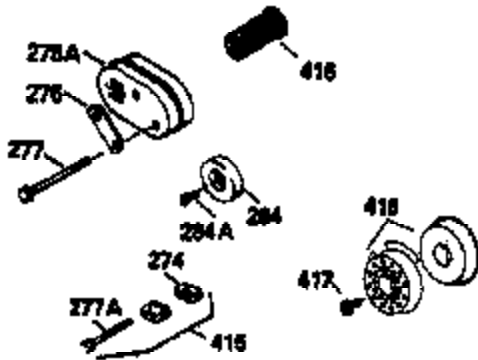

VIEW 3 OF 3

Ref #	Part Number	Qty	Description
19	31361		Spring, Extension
69	35261		* Gasket, Mounting flange
118	730194		Rope Guide Kit (Use as required)
182	6201		Screw, 1/4-28 x 7/8"
185	31384A		Pipe, Intake (Incl. 224)
186	34337		Link, Governor spring
206	610973		Terminal (Use as required)
209	30200		Screw, 10-24 x 9/16"
223	650451		Screw, 1/4-20 x 1"
238	650709		Screw, 10-32 x 7/16"
239A	35815		Gasket, Air cleaner
243A	650899		Screw, 10-32 x 2-3/32"
245F	35500		Filter, Air cleaner
246E	35435		Filter, Pre-air (Use as required)
247C	35505		Clamp, Air cleaner tube
250E	35503		Cover, Air cleaner
260B	35497		Housing, Blower
274	26754A		* Gasket, Exhaust (Use as required)
275A	391019		Muffler
276	33753		Plate, Locking
277	650795		Screw, 1/4-20 x 2-1/4" (Use as required)
277	650774		Screw, 1/4-20 x 2-3/8" (Use as required)
277	792005		Screw, 1/4-20 x 2-1/2" (Use as required)
277A	30063		Screw, Torx T-30, 1/4-20 x 1/2" (Use as req.)
287B	650884		Screw, 8-32 x 1/2"
300C	35501A		Shroud & Tank Ass'y. (Incl. 299 & 301 A)
354	35025		Staple (Not used on all models)
370J	34870		Decal, Instruction (Optional)
370H	34387		Decal, Instruction (Optional)
390B	590621		Rewind Starter (Refer to Division 5, Section C, page 34 or Fiche 8A, Grid G-5 for breakdown)
410	730574		Debris Screen Kit(Incl.370H,411-413)(Opt.)
411	35596		Screen, Debris (Optional)
412	35597		Bracket, Debris screen (Optional)
413	650910		Screw, 8-32 x 1/4 (Optional)
415	730162		Muffler Adapter Kit(Incl.274,277)(Use as req)
425	730571		Starter Muff Kit (Incl.370J,426,427)(Opt.)
426	32203		Starter Air Cleaner (Optional)
427	32204		Starter Air Cleaner Bracket (Optional)
436	611006		Stator Plate Ass'y.(Incl.377,378,437, 442-448)
437	30551		Spring, Breaker box cover
438	610947		Cover, Dust
439	610955		Gasket, Stator cover
440	30992		Cam, Breaker
442	610385		Washer
443	610408		Nut, 8-32
444	29181		Breaker Fastening Screw & Washer
445	610593		Condenser Fastening Screw
446	33356		Terminal, Ground