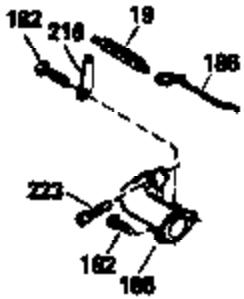

VIEW 3 OF 3

Ref #	Part Number	Qty	Description
19	31361		Spring, Extension
69	35261		* Gasket, Mounting flange
118	730194		Rope Guide Kit (Use as required)
182	6201		Screw, 1/4-28 x 7/8"
185	31384A		Pipe, Intake (Incl. 224)
186	34337		Link, Governor spring
206	610973		Terminal (Use as required)
209	30200		Screw, 10-24 x 9/16"
223	650451		Screw, 1/4-20 x 1"
238	650709		Screw, 10-32 x 7/16"
239A	35815		Gasket, Air cleaner
243A	650899		Screw, 10-32 x 2-3/32"
245F	35500		Filter, Air cleaner
246E	35435		Filter, Pre-air (Use as required)
247C	35505		Clamp, Air cleaner tube
250E	35503		Cover, Air cleaner
260B	35497		Housing, Blower
274	26754A		* Gasket, Exhaust (Use as required)
275A	391019		Muffler
276	33753		Plate, Locking
277	650795		Screw, 1/4-20 x 2-1/4" (Use as required)
277	650774		Screw, 1/4-20 x 2-3/8" (Use as required)
277	792005		Screw, 1/4-20 x 2-1/2" (Use as required)
277A	30063		Screw, Torx T-30, 1/4-20 x 1/2" (Use as req.)
287B	650884		Screw, 8-32 x 1/2"
300C	35501A		Shroud & Tank Ass'y. (Incl. 299 & 301 A)
354	35025		Staple (Not used on all models)
370J	34870		Decal, Instruction (Optional)
370H	34387		Decal, Instruction (Optional)
390B	590621		Rewind Starter (Refer to Division 5, Section C, page 34 or Fiche 8A, Grid G-5 for breakdown)
410	730574		Debris Screen Kit(Incl.370H,411-413)(Opt.)
411	35596		Screen, Debris (Optional)
412	35597		Bracket, Debris screen (Optional)
413	650910		Screw, 8-32 x 1/4 (Optional)
415	730162		Muffler Adapter Kit(Incl.274,277)(Use as req)
425	730571		Starter Muff Kit (Incl.370J,426,427)(Opt.)
426	32203		Starter Air Cleaner (Optional)
427	32204		Starter Air Cleaner Bracket (Optional)
436	611006		Stator Plate Ass'y.(Incl.377,378,437, 442-448)
437	30551		Spring, Breaker box cover
438	610947		Cover, Dust
439	610955		Gasket, Stator cover
440	30992		Cam, Breaker
442	610385		Washer
443	610408		Nut, 8-32
444	29181		Breaker Fastening Screw & Washer
445	610593		Condenser Fastening Screw
446	33356		Terminal, Ground