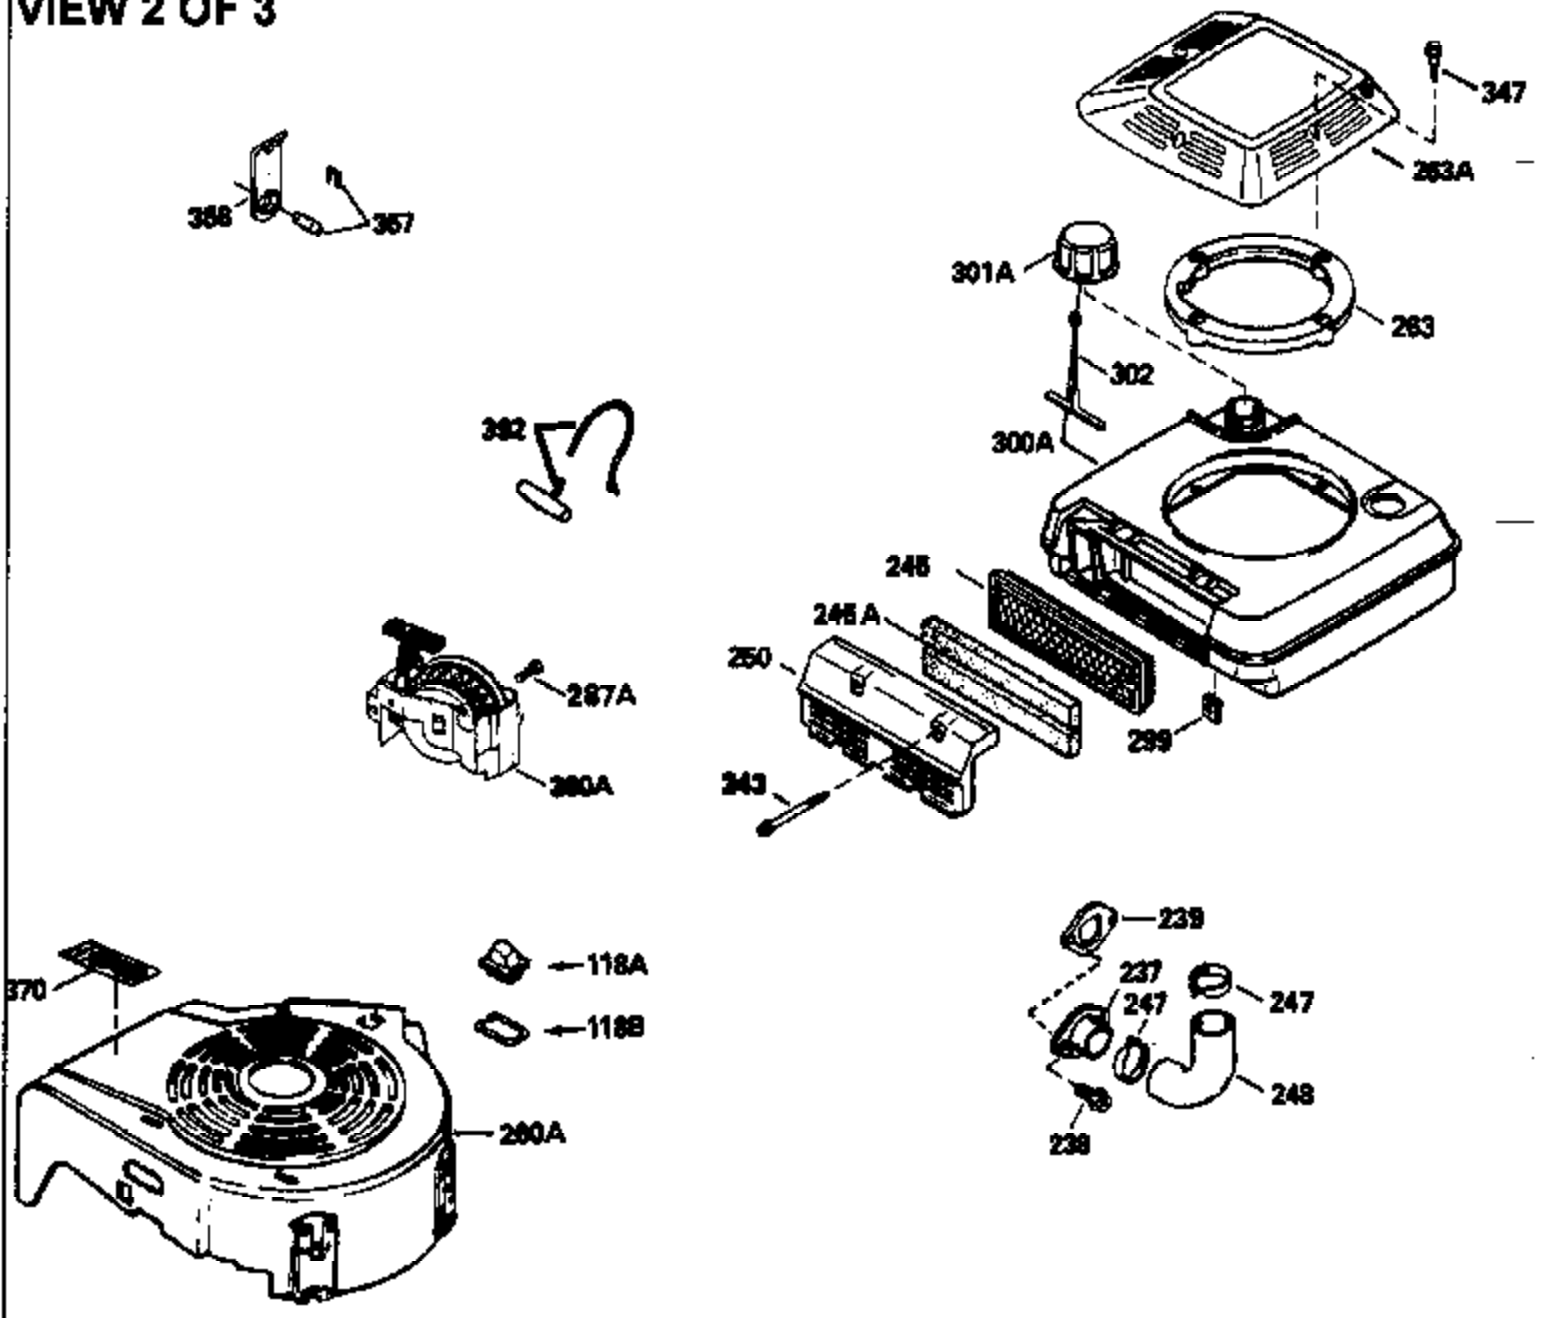

VIEW 2 OF 3

Ref #	Part Number	Qty	Description
118	730194		Rope Guide Kit (Use as required)
237	32971		Adapter, Air cleaner
238	650709		Screw, 10-32 x 7/16"
239A	35815		Gasket, Air cleaner
245F	35500		Filter, Air cleaner
246E	35435		Filter, Pre-air (Use as required)
247C	35505		Clamp, Air cleaner tube
248	35504		Tube, Air cleaner
250E	35503		Cover, Air cleaner
260B	35497		Housing, Blower
263	35502		Ring, Shroud
287B	650884		Screw, 8-32 x 1/2"
287A	650735		Screw, 10-24 x 3/8" (Use as required)
287A			Pop Rivet (3/16" Dia.) (Purchase locally)
299	650900		Clip, "U" type nut, 10-32
300C	35501A		Shroud & Tank Ass'y. (Incl. 299 & 301 A)
301A	35355		Fuel Cap (Use as required)
347	650898		Screw, 10-32 x 27/32"
354	35025		Staple (Not used on all models)
357	34985		Rope Stop & Staple Assy. (Incl. 354)
370J	34870		Decal, Instruction (Optional)
370H	34387		Decal, Instruction (Optional)
390B	590621		Rewind Starter (Refer to Division 5, Section C, page 34 or Fiche 8A, Grid G-5 for breakdown)
425	730571		Starter Muff Kit (Incl.370J,426,427)(Opt.)
426	32203		Starter Air Cleaner (Optional)
427	32204		Starter Air Cleaner Bracket (Optional)
436	611006		Stator Plate Ass'y.(Incl.377,378,437, 442-448)
437	30551		Spring, Breaker box cover
438	610947		Cover, Dust
439	610955		Gasket, Stator cover
440	30992		Cam, Breaker
442	610385		Washer
443	610408		Nut, 8-32
444	29181		Breaker Fastening Screw & Washer
445	610593		Condenser Fastening Screw
446	33356		Terminal, Ground