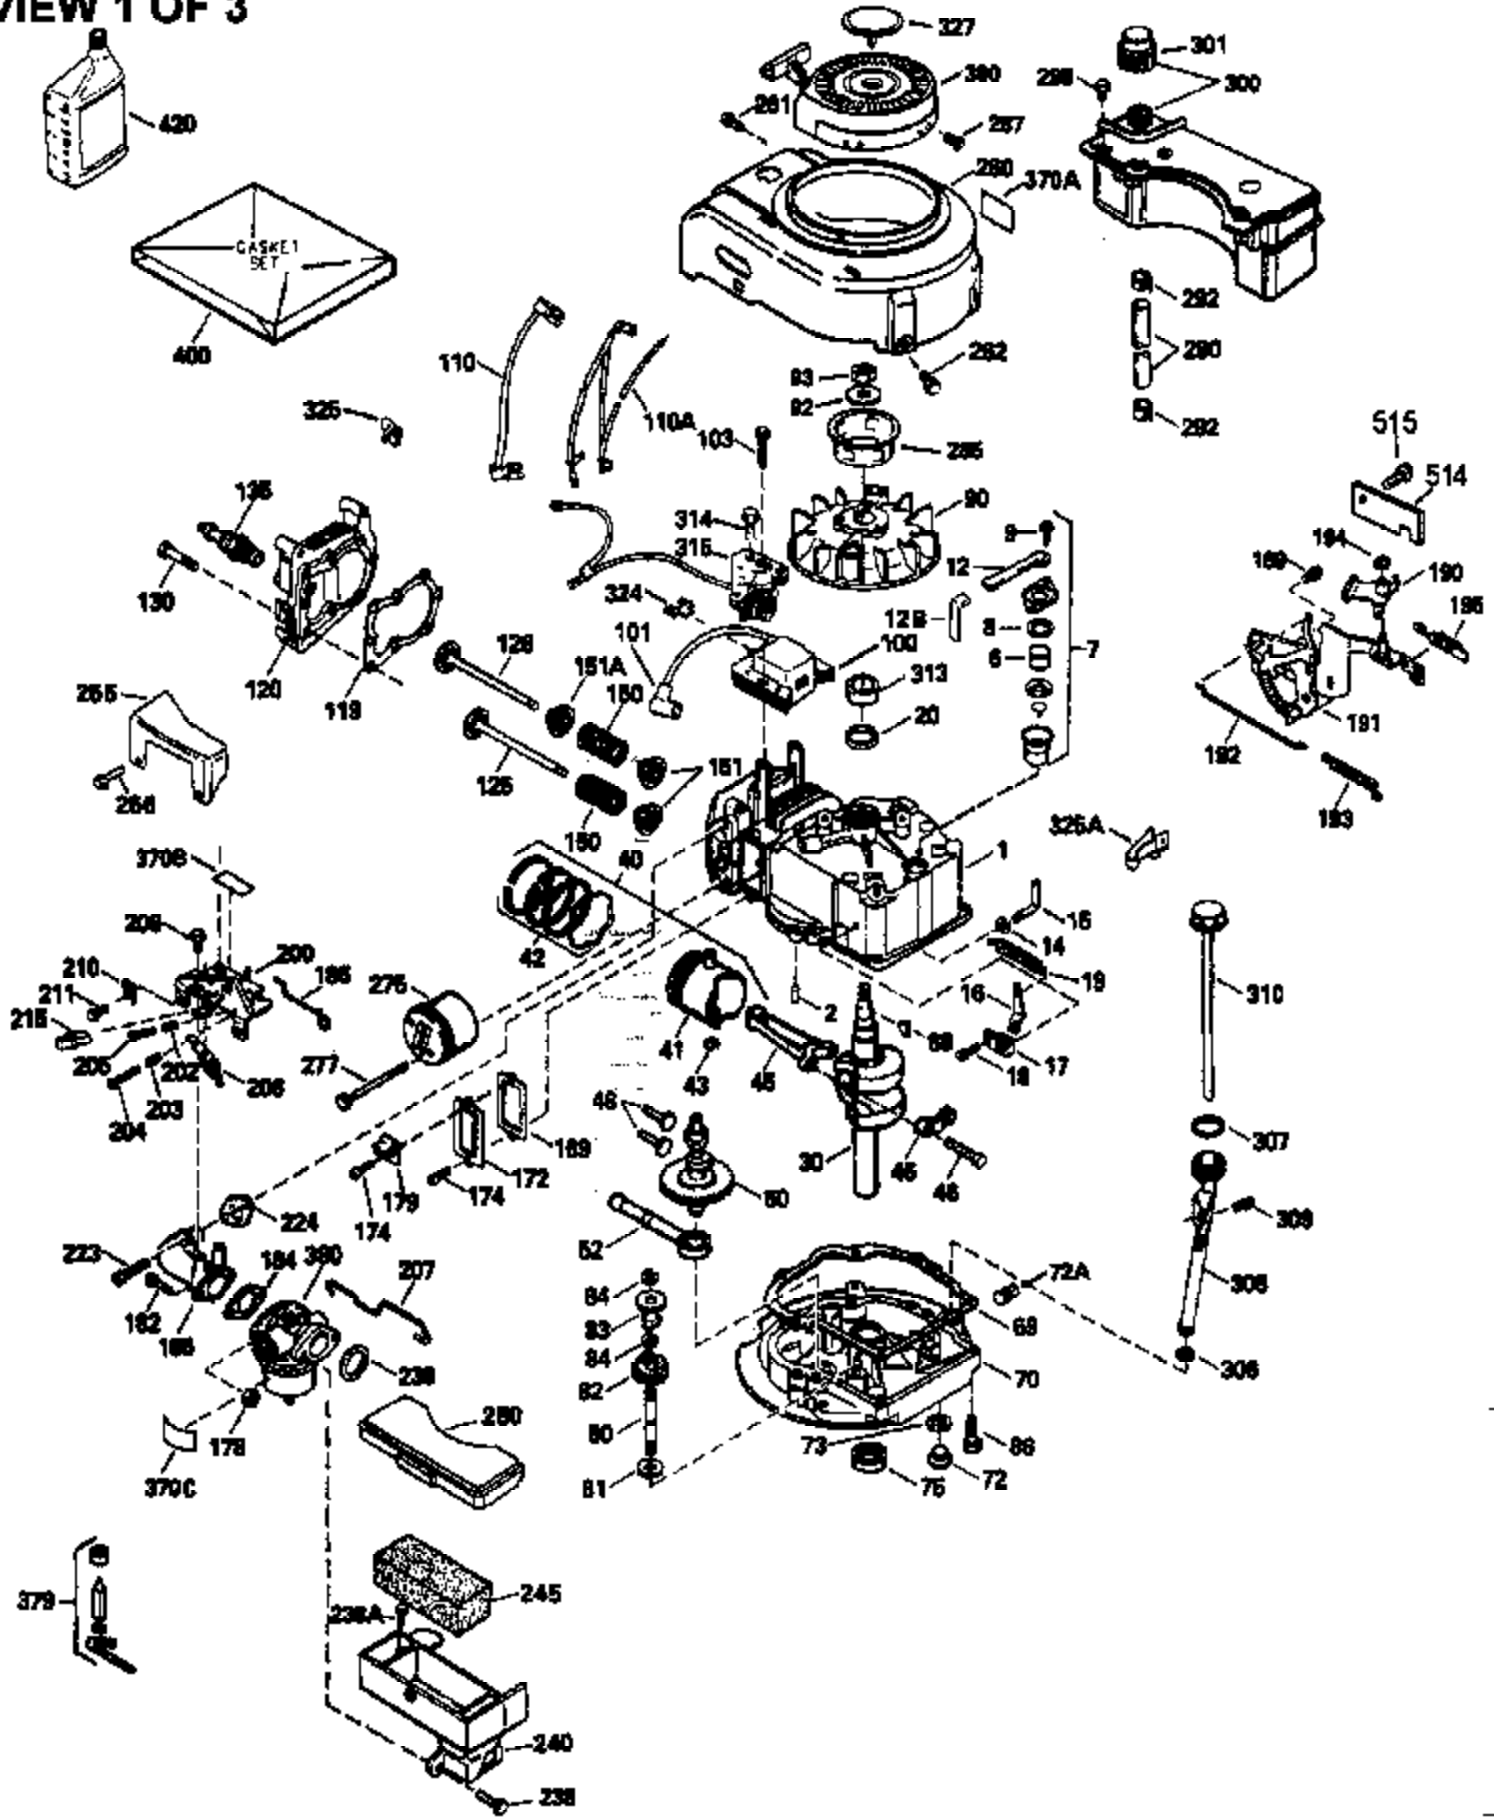

VIEW 1 OF 3

Ref #	Part Number	Qty	Description
1	33968B		Cylinder (Incl. 2 & 20) (2-13/16")
2	26727		Pin, Dowel
6	33734		Element, Breather
7	34214A		Breather Ass'y. (Incl. 6, 8, 9, 12 , & 12A)
8	33735		* Gasket, Breather
9	30200		Screw, 10-24 x 9/16"
12	35496		Tube, Breather
14	28277		Washer, Flat
15	30589		Rod, Governor (Incl. 14)
16	31383A		Lever, Governor
17	31335		Clamp, Governor lever
18	650548		Screw, 8-32 x 5/16"
19	31361		Spring, Extension
20	32600		Seal, Oil
30	34570A		Crankshaft
40	34535		Piston, Pin & Ring Set (Std.) (2-13/1 6")
40	34536		Piston, Pin & Ring Set (.010" OS)
40	34537		Piston, Pin & Ring Set (.020" OS)
41	33562B		Piston & Pin Ass'y.(Incl. 43)(Std.)(2 -13/16")
41	33563B		Piston & Pin Ass'y. (Incl. 43) (.010" OS)
41	33564B		Piston & Pin Ass'y. (Incl. 43) (.020" OS)
42	33567		Ring Set (Std.) (2-13/16" Bore)
42	33568		Ring Set (.010" OS)
42	33569		Ring Set (.020" OS)
43	20381		Ring, Piston pin retaining
45	32875		Rod Assy., Connecting (Incl. 46)
46	32610A		Bolt, Connecting rod
48	27241		Lifter, Valve
50	33553		Camshaft (MCR)
52	29914		Oil Pump Assy.
69	35261		* Gasket, Mounting flange
70	34311C		Flange Ass'y. (Incl. 72, 72A, 73, 75 & 80)
72	30572		Plug, Oil drain (Incl. 73)
73	28833		* Drain Plug Gasket (Not req. W/plastic plug)
75	27897		Seal, Oil
80	30574		Shaft, Governor
81	30590A		Washer, Flat
82	30591		Gear Assy., Governor (Incl. 81)
83	30588A		Spool, Governor
84	29193		Ring, Retaining
86	650488		Screw, 1/4-20 x 1-1/4"
89	611004		Flywheel Key
90	611112		Flywheel
92	650815		Washer, Belleville
93	650816		Nut, Flywheel
100	34443A		Solid State Ignition
100	730207		Magneto-to-Solid State Conv. Kit (Includes solid state module, solid state flywheel key, and instructions.) (Use as required on external ignition engines only.)
101	610118		Cover, Spark plug (Use as required)
103	650814		Screw, Torx T-15, 10-24 x 1"
110	34961		Ground Wire
118	730194		Rope Guide Kit (Use as required)
119	33554A		* Gasket, Head
120	34342		Head, Cylinder
125	29314B		Intake Valve (Std.) (Incl. 151) (Conventional Ports)
125	29315C		Intake Valve (1/32" OS) (Incl. 151) (Conventional Ports)