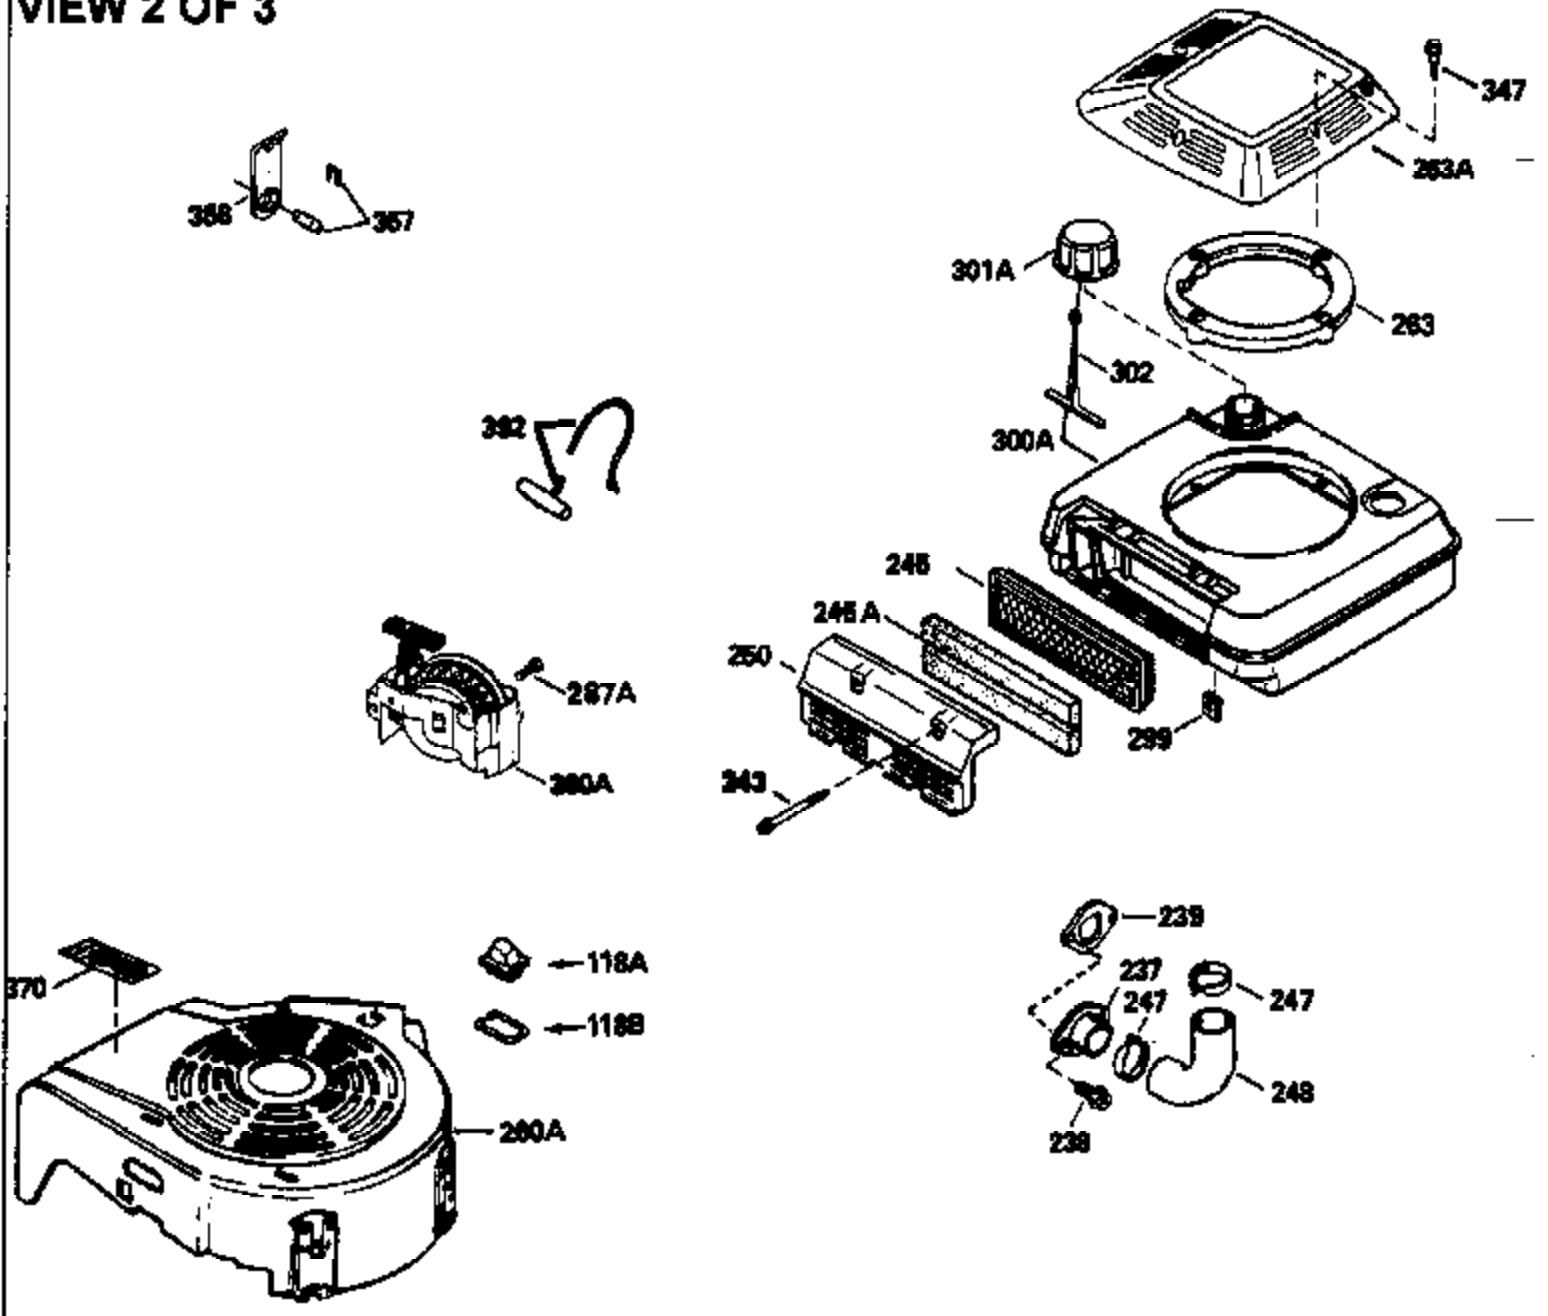

VIEW 2 OF 3

Ref #	Part Number	Qty	Description
118	730194		Rope Guide Kit (Use as required)
237	32971		Adapter, Air cleaner
238	650709		Screw, 10-32 x 7/16"
239A	35815		Gasket, Air cleaner
245F	35500		Filter, Air cleaner
246E	35435		Filter, Pre-air (Use as required)
247C	35505		Clamp, Air cleaner tube
248	35504		Tube, Air cleaner
250E	35503		Cover, Air cleaner
260B	35497		Housing, Blower
263	35502		Ring, Shroud
287B	650884		Screw, 8-32 x 1/2"
287A	650735		Screw, 10-24 x 3/8" (Use as required)
287A			Pop Rivet (3/16" Dia.) (Purchase locally)
299	650900		Clip, "U" type nut, 10-32
300C	35501A		Shroud & Tank Ass'y. (Incl. 299 & 301 A)
301A	35355		Fuel Cap (Use as required)
347	650898		Screw, 10-32 x 27/32"
370H	34387		Decal, Instruction (Optional)
370J	34870		Decal, Instruction (Optional)
390B	590621		Rewind Starter (Refer to Division 5, Section C, page 34 or Fiche 8A, Grid G-5 for breakdown)
425	730571		Starter Muff Kit (Incl.370J,426,427)(Opt.)
426	32203		Starter Air Cleaner (Optional)
427	32204		Starter Air Cleaner Bracket (Optional)
436	611006		Stator Plate Ass'y.(Incl.377,378,437, 442-448)
437	30551		Spring, Breaker box cover
438	610947		Cover, Dust
439	610955		Gasket, Stator cover
440	30992		Cam, Breaker
442	610385		Washer
443	610408		Nut, 8-32
444	29181		Breaker Fastening Screw & Washer
445	610593		Condenser Fastening Screw
446	33356		Terminal, Ground