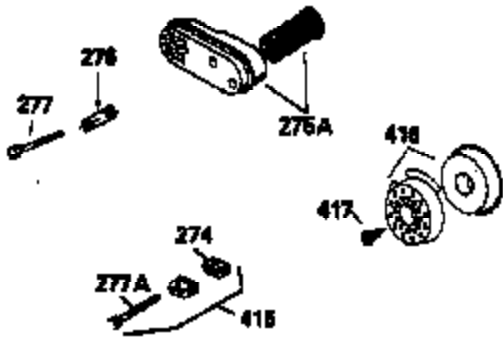

ILLUSTRATION SHOWS TYPICAL PARTS ONLY. ORDER BY PART NUMBER. PARTS NOT LISTED ARE SUPPLIED BY OEM.

VIEW 2 OF 3

Ref #	Part Number	Qty	Description
	RPMHigh		3000 to 3300
	RPMLow		1800
92	650815	1	Belleville Washer
237	32971	1	Air Cleaner Adapter
238	650709	2	Screw, 10-32 x 7/16"
245	35500	1	Air Cleaner Filter
247	35505	2	Air Cleaner Tube Clamp
248	35504	1	Air Cleaner Tube
263	35502	1	Trim Ring
287	650884	2	Screw, 8-32 x 1/2"
299	650900	2	"U" Type Nut, 10-32
301	35355	1	Fuel Cap
347	650898	4	Screw, 10-32 x 27/32"
370	34346	1	Instruction Decal
390	590688	1	Rewind Starter

ILLUSTRATION SHOWS TYPICAL PARTS ONLY. ORDER BY PART NUMBER. PARTS NOT LISTED ARE SUPPLIED BY OEM.

VIEW 3 OF 3

Ref #	Part Number	Qty	Description
	RPMHigh		3000 to 3300
	RPMLow		1800
19	31386	1	Extension Spring
69	35261	1	* Mounting Flange Gasket
92	650815	1	Belleville Washer
182	6201	2	Screw, 1/4-28 x 7/8"
185	31384A	1	Intake Pipe (Incl. 224)
186	34337	1	Governor Link
223	650451	2	Screw, 1/4-20 x 1"
237	32971	1	Air Cleaner Adapter
238	650709	2	Screw, 10-32 x 7/16"
243	650899	2	Screw, 10-32 x 2-3/32"
245	35500	1	Air Cleaner Filter
250	35503	1	Air Cleaner Cover
276	35994	1	Locking Plate
277	650957	2	Screw, 1/4-20 x 2-31/32"