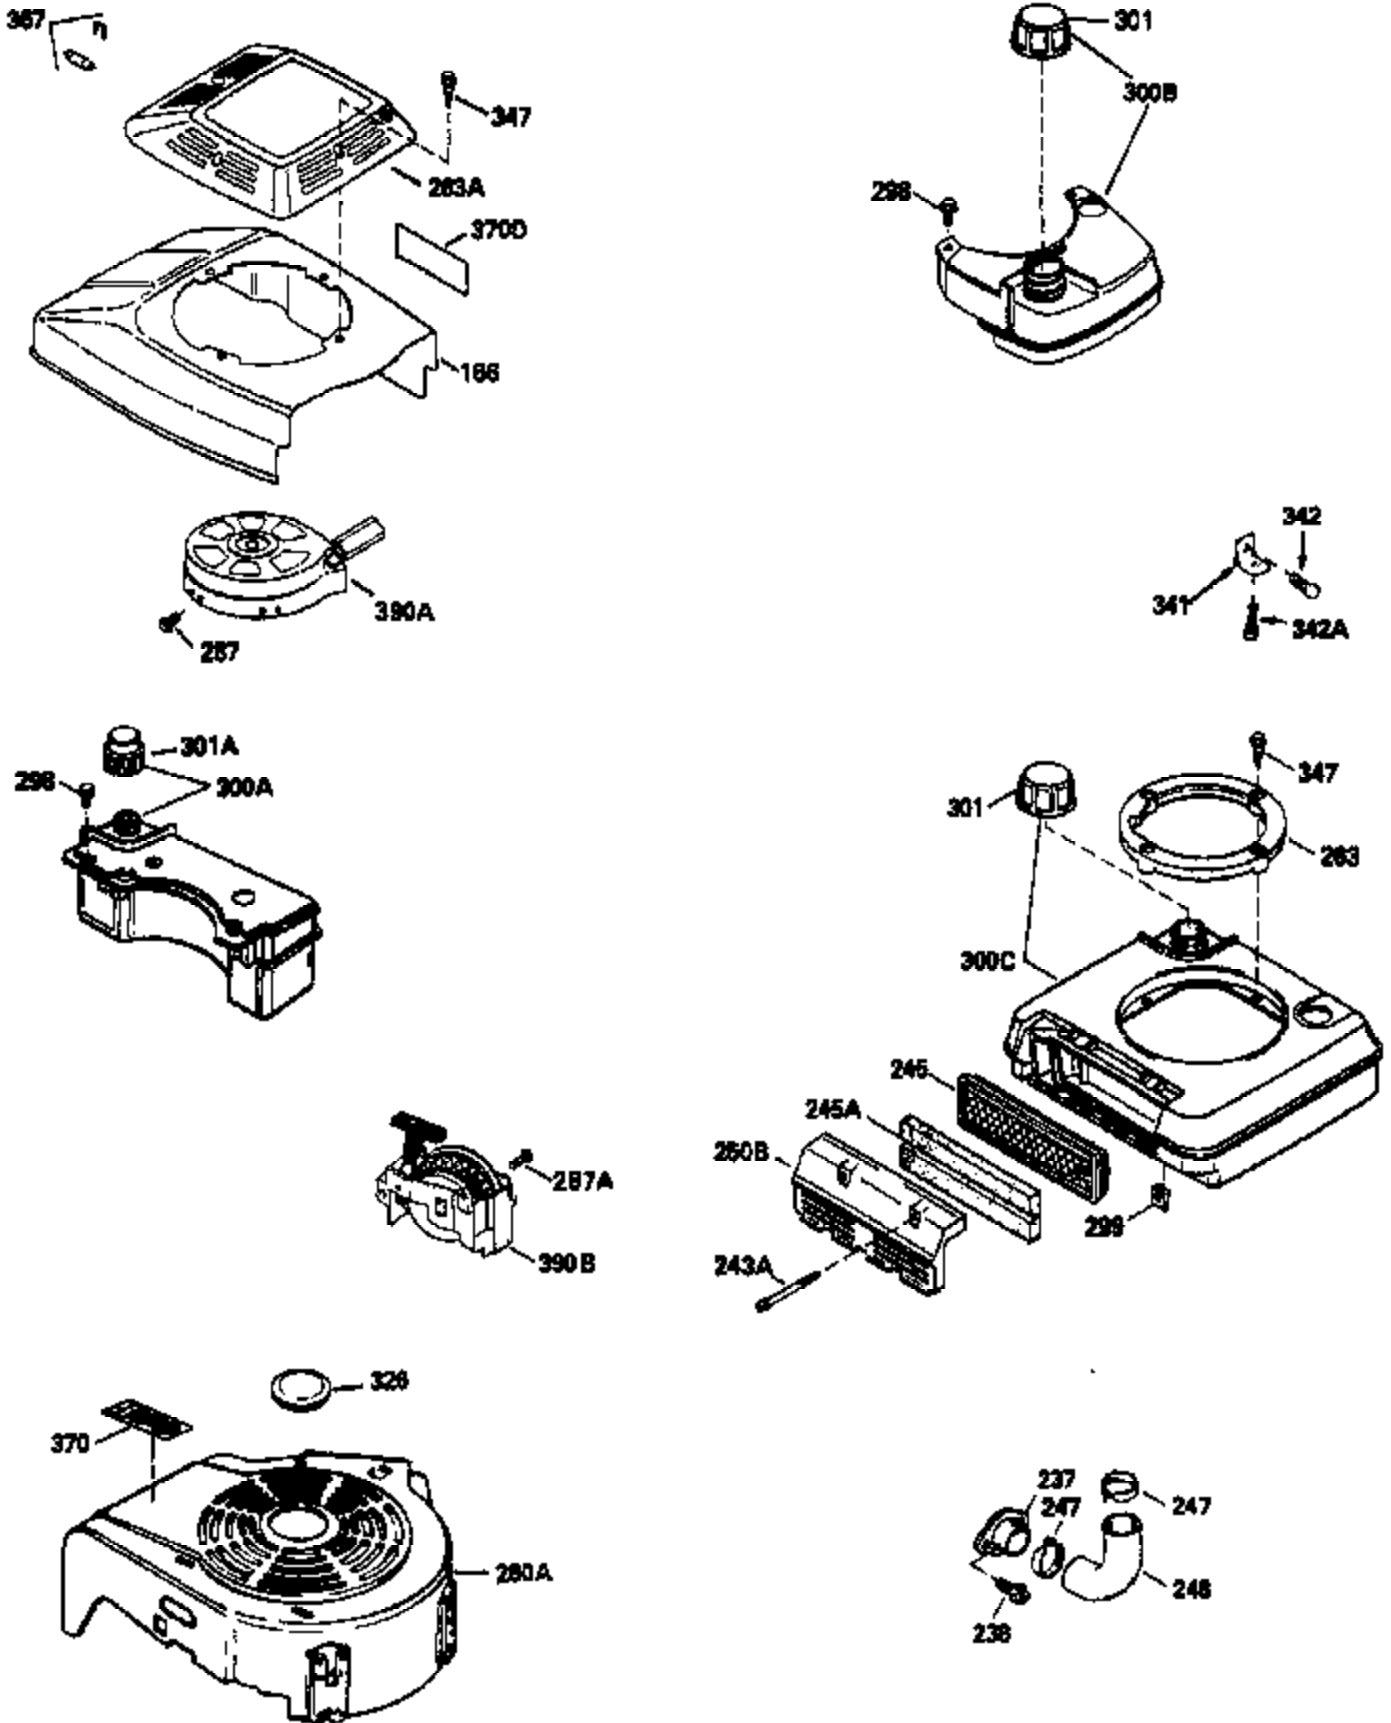

ILLUSTRATION SHOWS TYPICAL PARTS ONLY. ORDER BY PART NUMBER. PARTS NOT LISTED ARE SUPPLIED BY OEM.

VIEW 2 OF 3

Ref #	Part Number	Qty	Description
	RPMHigh		3000 to 3300
	RPMLow		1800
92	650815	1	Belleville Washer
237	32971	1	Air Cleaner Adapter
238	650709	2	Screw, 10-32 x 7/16"
245	35500	1	Air Cleaner Filter
247	35505	2	Air Cleaner Tube Clamp
248	35504	1	Air Cleaner Tube
263	35502	1	Trim Ring
287	650884	2	Screw, 8-32 x 1/2"
299	650900	2	"U" Type Nut, 10-32
301	35355	1	Fuel Cap
347	650898	4	Screw, 10-32 x 27/32"
370	34346	1	Instruction Decal
390	590688	1	Rewind Starter