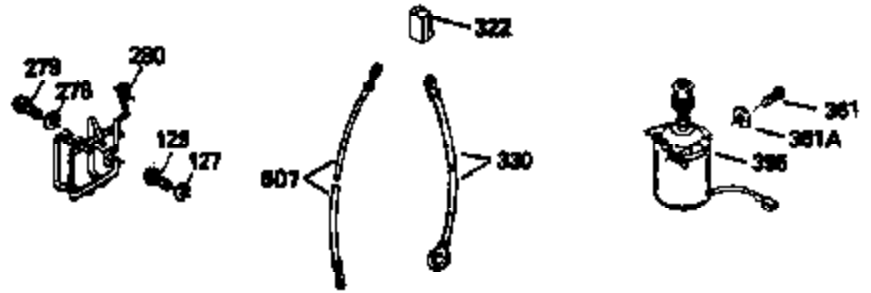

ILLUSTRATION SHOWS TYPICAL PARTS ONLY. ORDER BY PART NUMBER. PARTS NOT LISTED ARE SUPPLIED BY OEM.

VIEW 2 OF 3

Ref #	Part Number	Qty	Description
	RPMHigh		3000 to 3300
	RPMLow		1800
92	650815	1	Belleville Washer
237	32971	1	Air Cleaner Adapter
238	650709	2	Screw, 10-32 x 7/16"
245	35500	1	Air Cleaner Filter
247	35505	2	Air Cleaner Tube Clamp
248	35504	1	Air Cleaner Tube
263	35502	1	Trim Ring
287	650884	2	Screw, 8-32 x 1/2"
299	650900	2	"U" Type Nut, 10-32
301	35355	1	Fuel Cap
347	650898	4	Screw, 10-32 x 27/32"
370	34346	1	Instruction Decal
390	590688	1	Rewind Starter

ILLUSTRATION SHOWS TYPICAL PARTS ONLY. ORDER BY PART NUMBER. PARTS NOT LISTED ARE SUPPLIED BY OEM.

VIEW 3 OF 3

Ref #	Part Number	Qty	Description
	RPMHigh		3000 to 3300
	RPMLow		1800
19	31386	1	Extension Spring
69	35261	1	* Mounting Flange Gasket
92	650815	1	Belleville Washer
182	6201	2	Screw, 1/4-28 x 7/8"
185	31384A	1	Intake Pipe (Incl. 224)
186	34337	1	Governor Link
223	650451	2	Screw, 1/4-20 x 1"
237	32971	1	Air Cleaner Adapter
238	650709	2	Screw, 10-32 x 7/16"
243	650899	2	Screw, 10-32 x 2-3/32"
245	35500	1	Air Cleaner Filter
250	35503	1	Air Cleaner Cover
276	35994	1	Locking Plate
277	650957	2	Screw, 1/4-20 x 2-31/32"