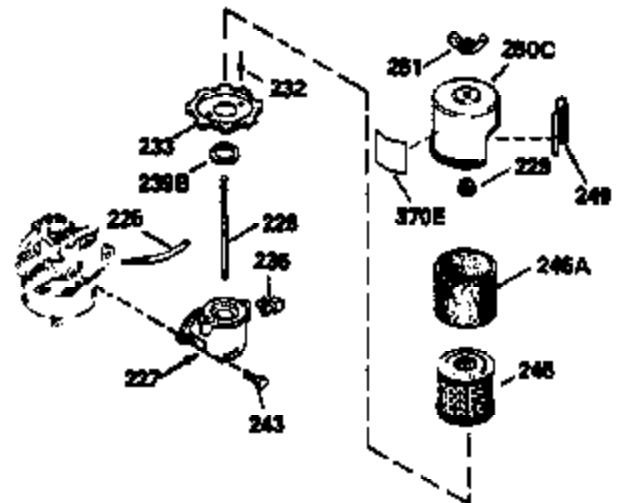

ILLUSTRATION SHOWS TYPICAL PARTS ONLY. ORDER BY PART NUMBER. PARTS NOT LISTED ARE SUPPLIED BY OEM.

VIEW 2 OF 3

Ref #	Part Number	Qty	Description
	RPMHigh		3000 to 3300
	RPMLow		1800
92	650815	1	Belleville Washer
237	32971	1	Air Cleaner Adapter
238	650709	2	Screw, 10-32 x 7/16"
245	35500	1	Air Cleaner Filter
247	35505	2	Air Cleaner Tube Clamp
248	35504	1	Air Cleaner Tube
263	35502	1	Trim Ring
287	650884	2	Screw, 8-32 x 1/2"
299	650900	2	"U" Type Nut, 10-32
301	35355	1	Fuel Cap
347	650898	4	Screw, 10-32 x 27/32"
370	34346	1	Instruction Decal
390	590688	1	Rewind Starter

ILLUSTRATION SHOWS TYPICAL PARTS ONLY. ORDER BY PART NUMBER. PARTS NOT LISTED ARE SUPPLIED BY OEM.

VIEW 3 OF 3

Ref #	Part Number	Qty	Description
	RPMHigh		3000 to 3300
	RPMLow		1800
19	31386	1	Extension Spring
69	35261	1	* Mounting Flange Gasket
92	650815	1	Belleville Washer
182	6201	2	Screw, 1/4-28 x 7/8"
185	31384A	1	Intake Pipe (Incl. 224)
186	34337	1	Governor Link
223	650451	2	Screw, 1/4-20 x 1"
237	32971	1	Air Cleaner Adapter
238	650709	2	Screw, 10-32 x 7/16"
243	650899	2	Screw, 10-32 x 2-3/32"
245	35500	1	Air Cleaner Filter
250	35503	1	Air Cleaner Cover
276	35994	1	Locking Plate
277	650957	2	Screw, 1/4-20 x 2-31/32"