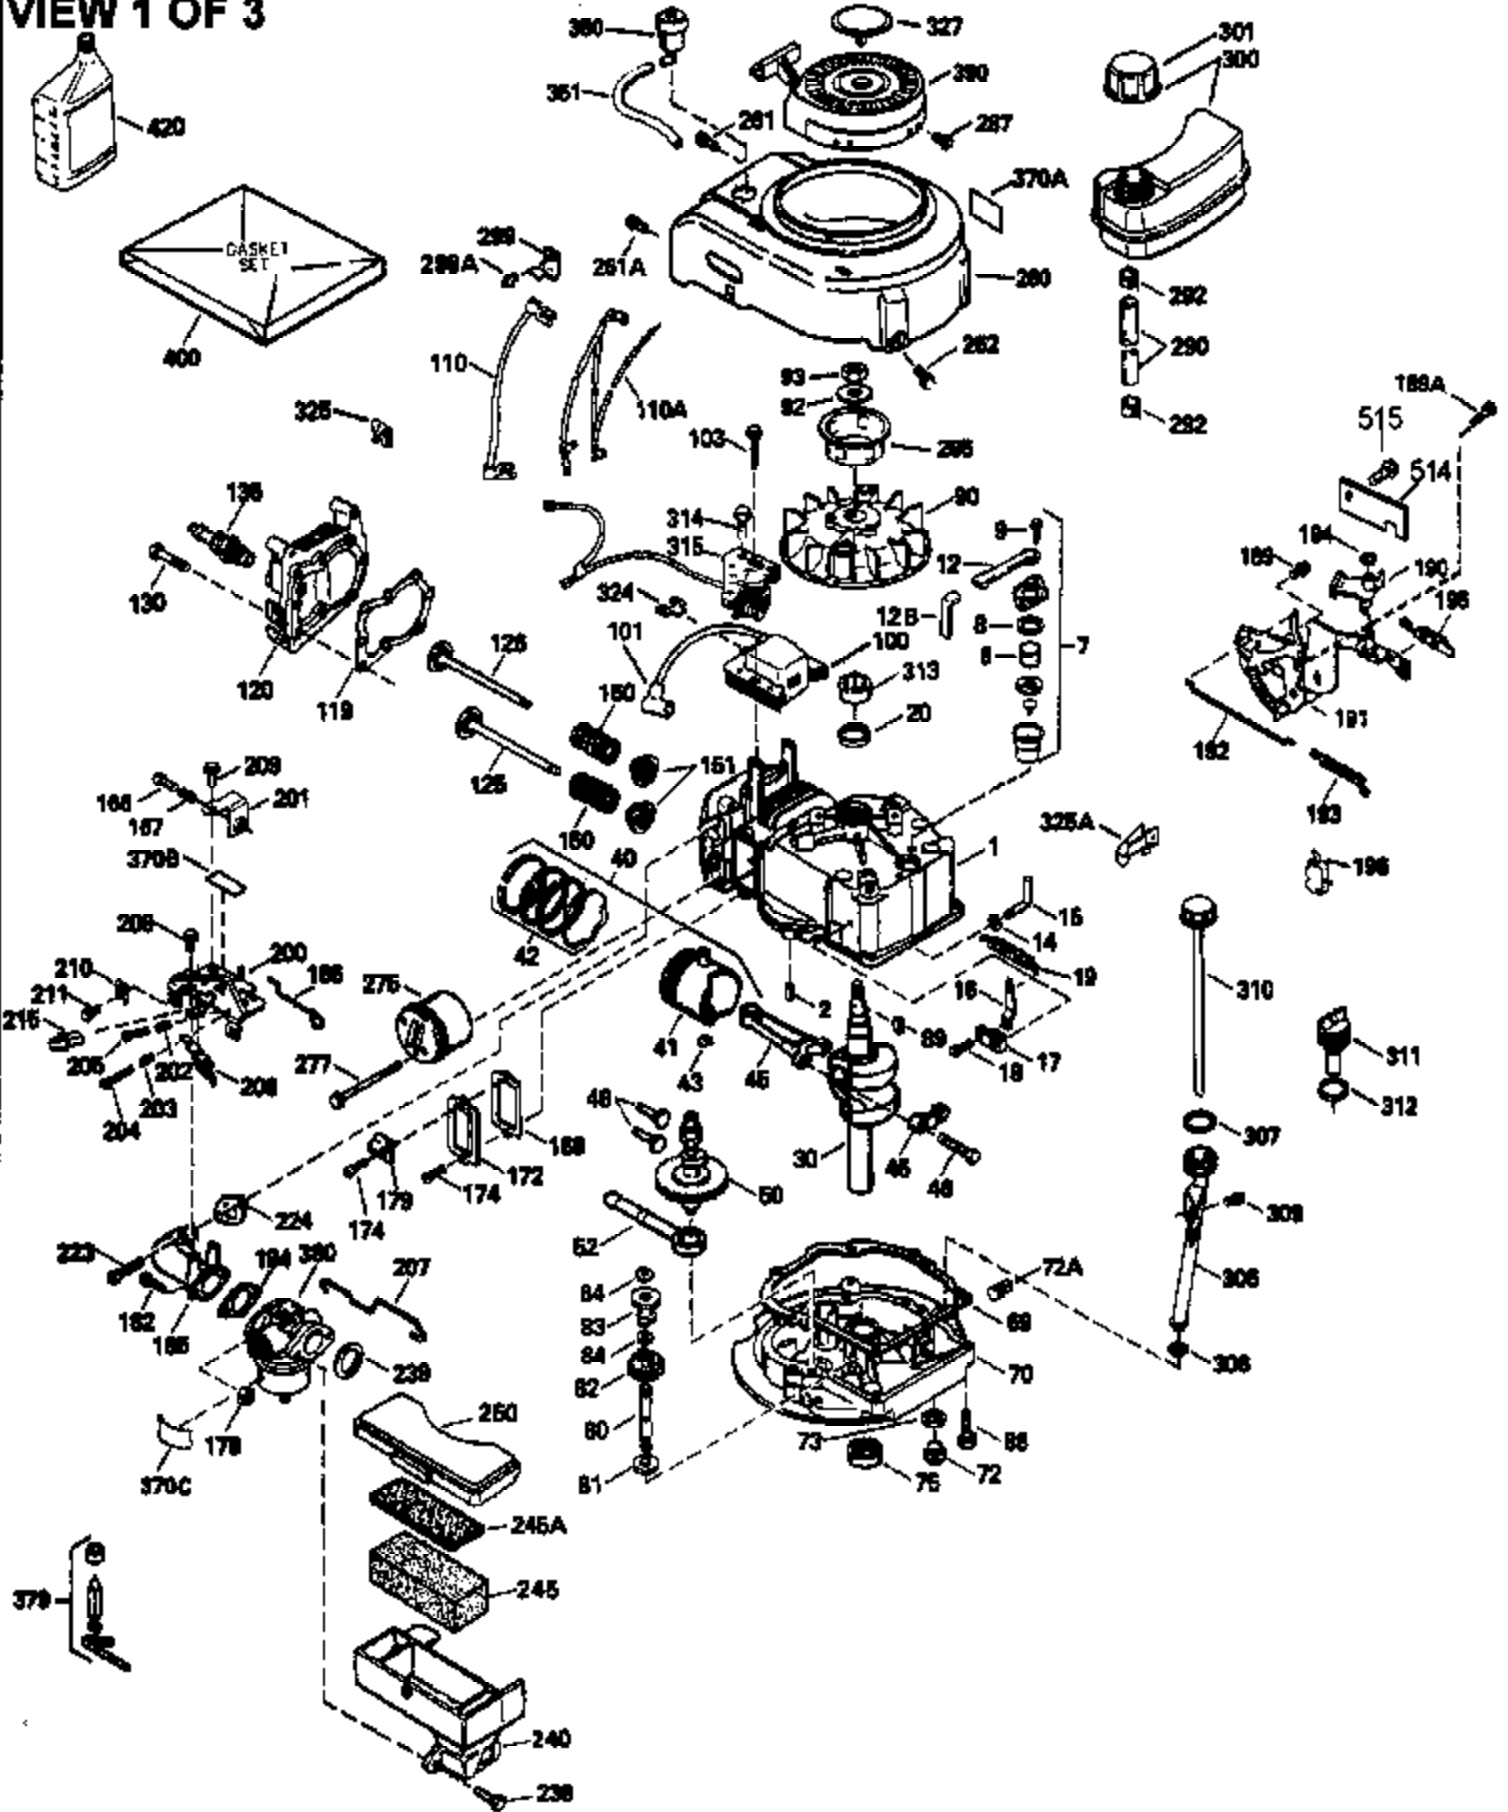

ILLUSTRATION SHOWS TYPICAL PARTS ONLY. ORDER BY PART NUMBER. PARTS NOT LISTED ARE SUPPLIED BY OEM.

VIEW 1 OF 3

Engine Parts List #1

Ref #	Part Number	Qty	Description
	RPMHigh		3000 to 3300
	RPMLow		1800
1	33968B	1	Cylinder (Incl. 2 & 20)
2	26727	2	Dowel Pin
6	33734	1	Breather Element
7	34214A	1	Breather Ass'y. (Incl. 6, 8 & 9)
8	33735	1	* Breather Gasket
9	30200	2	Screw, 10-24 x 9/16"
12	35496	1	Breather Tube
14	28277	1	Washer
15	30589	1	Governor Rod (Incl. 14)
16	31383A	1	Governor Lever
17	31335	1	Governor Lever Clamp
18	650548	1	Screw, 8-32 x 5/16"
19	31386	1	Extension Spring
20	32600	1	Oil Seal
30	34570A	1	Crankshaft
40	34535	1	Piston, Pin & Ring Set (Std.)
40	34536	1	Piston, Pin & Ring Set (.010" OS)
40	34537	1	Piston, Pin & Ring Set (.020" OS)
41	33562B	1	Piston & Pin Ass'y. (Std.) (Incl. 43)
41	33563B	1	Piston & Pin Ass'y. (.010" OS) (Incl. 43)
41	33564B	1	Piston & Pin Ass'y. (.020" OS) (Incl. 43)
42	33567	1	Ring Set (Std.)
42	33568	1	Ring Set (.010" OS)
42	33569	1	Ring Set (.020" OS)
43	20381	2	Piston Pin Retaining Ring
45	32875	1	Connecting Rod Ass'y. (Incl. 46)
46	32610A	2	Connecting Rod Bolt
48	27241	2	Valve Lifter
50	35992	1	Camshaft (MCR)
52	29914	1	Oil Pump Ass'y.
69	35261	1	* Mounting Flange Gasket
70	34311D	1	Mounting Flange (Incl. 72, 75 & 80)
72	36083	1	Oil Drain Plug
75	27897	1	Oil Seal
80	30574	1	Governor Shaft
81	30590A	1	Washer
82	30591	1	Governor Gear Ass'y. (Incl. 81)
83	30588A	1	Governor Spool
84	29193	2	Retaining Ring
86	650488	6	Screw, 1/4-20 x 1-1/4"
89	610961	1	Flywheel Key
90	611123	1	Flywheel
92	650815	1	Belleville Washer
93	650816	1	Flywheel Nut
100	34443A	1	Solid State Ignition
101	610118	1	Spark Plug Cover
103	650814	2	Screw, Torx T-15, 10-24 x 1"
110	36230	1	Ground Wire
119	33554A	1	* Cylinder Head Gasket
120	34342	1	Cylinder Head
125	29313C	1	Exhaust Valve (Std.) (Incl. 151)
125	29315C	1	Exhaust Valve (1/32" OS) (Incl. 151)
126	29314B	1	Intake Valve (Std.) (Incl. 151)
126	29315C	1	Intake Valve (1/32" OS) (Incl. 151)
130	6021A	8	Screw, 5/16-18 x 1-1/2"
135	35395	1	Resistor Spark Plug (RJ19LM)