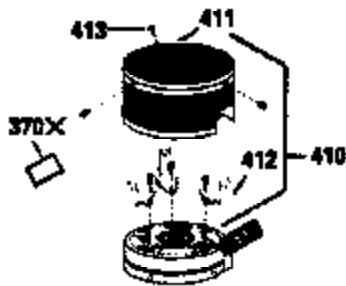

ILLUSTRATION SHOWS TYPICAL PARTS ONLY. ORDER BY PART NUMBER. PARTS NOT LISTED ARE SUPPLIED BY OEM.

VIEW 2 OF 3

Ref #	Part Number	Qty	Description
	RPMHigh		3000 to 3300
	RPMLow		1800
92	650815	1	Belleville Washer
237	32971	1	Air Cleaner Adapter
238	650709	2	Screw, 10-32 x 7/16"
245	35500	1	Air Cleaner Filter
247	35505	2	Air Cleaner Tube Clamp
248	35504	1	Air Cleaner Tube
263	35502	1	Trim Ring
287	650884	2	Screw, 8-32 x 1/2"
299	650900	2	"U" Type Nut, 10-32
301	35355	1	Fuel Cap
347	650898	4	Screw, 10-32 x 27/32"
370	34346	1	Instruction Decal
390	590688	1	Rewind Starter

ILLUSTRATION SHOWS TYPICAL PARTS ONLY. ORDER BY PART NUMBER. PARTS NOT LISTED ARE SUPPLIED BY OEM.

VIEW 3 OF 3

Ref #	Part Number	Qty	Description
	RPMHigh		3000 to 3300
	RPMLow		1800
19	31386	1	Extension Spring
69	35261	1	* Mounting Flange Gasket
92	650815	1	Belleville Washer
182	6201	2	Screw, 1/4-28 x 7/8"
185	31384A	1	Intake Pipe (Incl. 224)
186	34337	1	Governor Link
223	650451	2	Screw, 1/4-20 x 1"
237	32971	1	Air Cleaner Adapter
238	650709	2	Screw, 10-32 x 7/16"
243	650899	2	Screw, 10-32 x 2-3/32"
245	35500	1	Air Cleaner Filter
250	35503	1	Air Cleaner Cover
276	35994	1	Locking Plate
277	650957	2	Screw, 1/4-20 x 2-31/32"