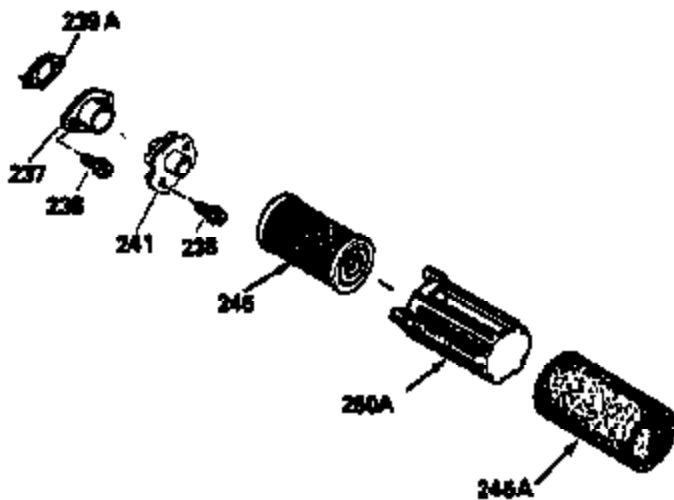

ILLUSTRATION SHOWS TYPICAL PARTS ONLY. ORDER BY PART NUMBER. PARTS NOT LISTED ARE SUPPLIED BY OEM.

VIEW 2 OF 3

Ref #	Part Number	Qty	Description
	RPMHigh		3000 to 3300
	RPMLow		1800
92	650815	1	Belleville Washer
237	32971	1	Air Cleaner Adapter
238	650709	2	Screw, 10-32 x 7/16"
245	35500	1	Air Cleaner Filter
247	35505	2	Air Cleaner Tube Clamp
248	35504	1	Air Cleaner Tube
263	35502	1	Trim Ring
287	650884	2	Screw, 8-32 x 1/2"
299	650900	2	"U" Type Nut, 10-32
301	35355	1	Fuel Cap
347	650898	4	Screw, 10-32 x 27/32"
370	34346	1	Instruction Decal
390	590688	1	Rewind Starter

ILLUSTRATION SHOWS TYPICAL PARTS ONLY. ORDER BY PART NUMBER. PARTS NOT LISTED ARE SUPPLIED BY OEM.

VIEW 3 OF 3

Ref #	Part Number	Qty	Description
	RPMHigh		3000 to 3300
	RPMLow		1800
19	31386	1	Extension Spring
69	35261	1	* Mounting Flange Gasket
92	650815	1	Belleville Washer
182	6201	2	Screw, 1/4-28 x 7/8"
185	31384A	1	Intake Pipe (Incl. 224)
186	34337	1	Governor Link
223	650451	2	Screw, 1/4-20 x 1"
237	32971	1	Air Cleaner Adapter
238	650709	2	Screw, 10-32 x 7/16"
243	650899	2	Screw, 10-32 x 2-3/32"
245	35500	1	Air Cleaner Filter
250	35503	1	Air Cleaner Cover
276	35994	1	Locking Plate
277	650957	2	Screw, 1/4-20 x 2-31/32"