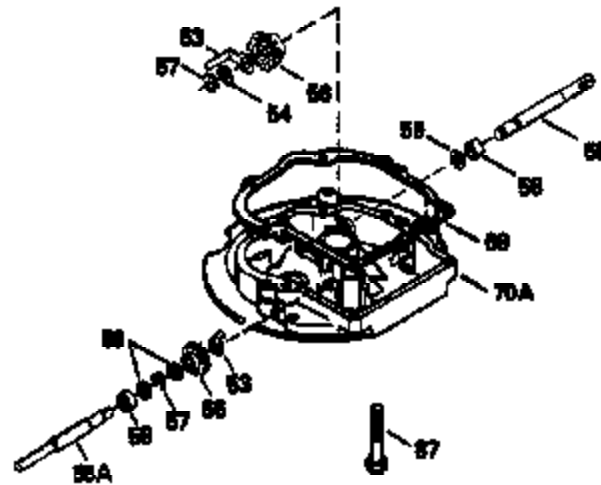

ILLUSTRATION SHOWS TYPICAL PARTS ONLY. ORDER BY PART NUMBER. PARTS NOT LISTED ARE SUPPLIED BY OEM.

VIEW 2 OF 3

Ref #	Part Number	Qty	Description
	RPMHigh		3000 to 3300
	RPMLow		1800
92	650815	1	Belleville Washer
237	32971	1	Air Cleaner Adapter
238	650709	2	Screw, 10-32 x 7/16"
245	35500	1	Air Cleaner Filter
247	35505	2	Air Cleaner Tube Clamp
248	35504	1	Air Cleaner Tube
263	35502	1	Trim Ring
287	650884	2	Screw, 8-32 x 1/2"
299	650900	2	"U" Type Nut, 10-32
301	35355	1	Fuel Cap
347	650898	4	Screw, 10-32 x 27/32"
370	34346	1	Instruction Decal
390	590688	1	Rewind Starter

ILLUSTRATION SHOWS TYPICAL PARTS ONLY. ORDER BY PART NUMBER. PARTS NOT LISTED ARE SUPPLIED BY OEM.

VIEW 3 OF 3

Ref #	Part Number	Qty	Description
	RPMHigh		3000 to 3300
	RPMLow		1800
19	31386	1	Extension Spring
69	35261	1	* Mounting Flange Gasket
92	650815	1	Belleville Washer
182	6201	2	Screw, 1/4-28 x 7/8"
185	31384A	1	Intake Pipe (Incl. 224)
186	34337	1	Governor Link
223	650451	2	Screw, 1/4-20 x 1"
237	32971	1	Air Cleaner Adapter
238	650709	2	Screw, 10-32 x 7/16"
243	650899	2	Screw, 10-32 x 2-3/32"
245	35500	1	Air Cleaner Filter
250	35503	1	Air Cleaner Cover
276	35994	1	Locking Plate
277	650957	2	Screw, 1/4-20 x 2-31/32"