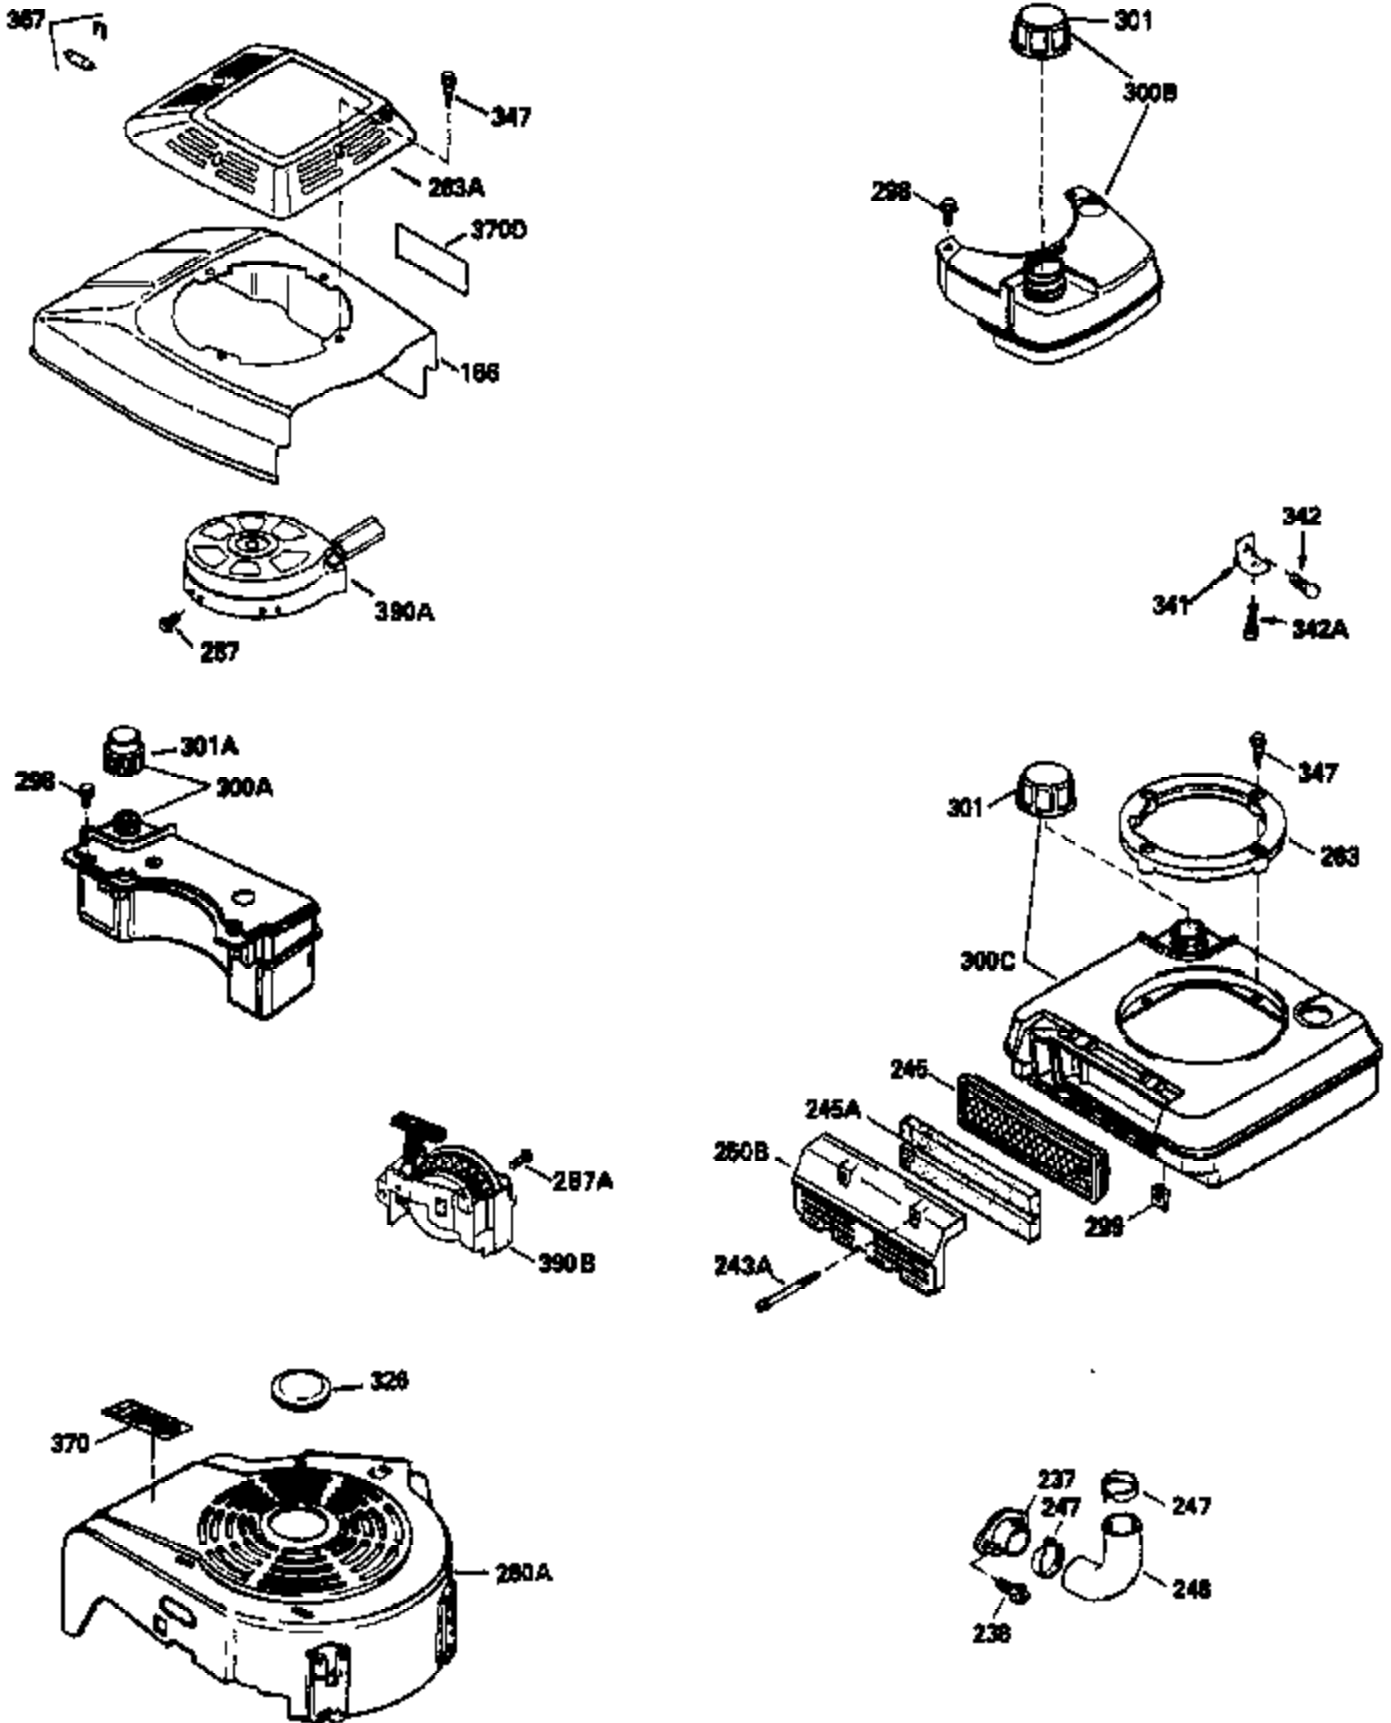

ILLUSTRATION SHOWS TYPICAL PARTS ONLY. ORDER BY PART NUMBER. PARTS NOT LISTED ARE SUPPLIED BY OEM.
VIEW 2 OF 3

Ref #	Part Number	Qty	Description
	RPMHigh		3000 to 3300
	RPMLow		1800
92	650815	1	Belleville Washer
237	32971	1	Air Cleaner Adapter
238	650709	2	Screw, 10-32 x 7/16"
245	35500	1	Air Cleaner Filter
247	35505	2	Air Cleaner Tube Clamp
248	35504	1	Air Cleaner Tube
263	35502	1	Trim Ring
287	650884	2	Screw, 8-32 x 1/2"
299	650900	2	"U" Type Nut, 10-32
301	35355	1	Fuel Cap
347	650898	4	Screw, 10-32 x 27/32"
390	590635	1	Rewind Starter