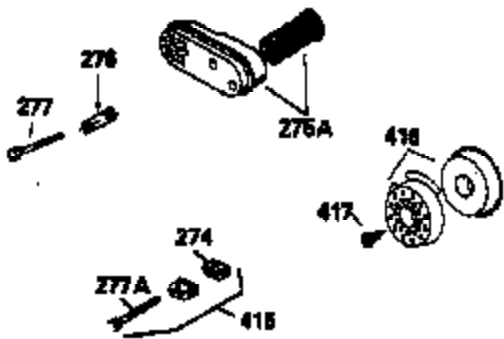

ILLUSTRATION SHOWS TYPICAL PARTS ONLY. ORDER BY PART NUMBER. PARTS NOT LISTED ARE SUPPLIED BY OEM.

VIEW 3 OF 3

Ref #	Part Number	Qty	Description
	RPMHigh		3000 to 3300
	RPMLow		1800
19	31386	1	Extension Spring
69	35261	1	* Mounting Flange Gasket
92	650815	1	Belleville Washer
182	6201	2	Screw, 1/4-28 x 7/8"
185	31384A	1	Intake Pipe (Incl. 224)
186	34337	1	Governor Link
223	650451	2	Screw, 1/4-20 x 1"
237	32971	1	Air Cleaner Adapter
238	650709	2	Screw, 10-32 x 7/16"
243	650899	2	Screw, 10-32 x 2-3/32"
245	35500	1	Air Cleaner Filter
250	35503	1	Air Cleaner Cover
276	33753	1	Locking Plate
277	650795	2	Screw, 1/4-20 x 2-1/4"