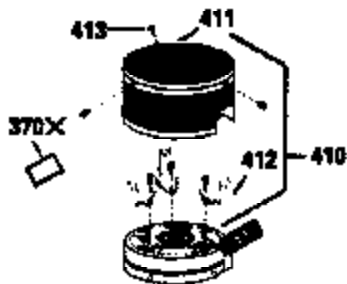

ILLUSTRATION SHOWS TYPICAL PARTS ONLY. ORDER BY PART NUMBER. PARTS NOT LISTED ARE SUPPLIED BY OEM.

VIEW 3 OF 3

Ref #	Part Number	Qty	Description
	RPMHigh		3000 to 3300
	RPMLow		1800
19	31386	1	Extension Spring
69	35261	1	* Mounting Flange Gasket
92	650815	1	Belleville Washer
182	6201	2	Screw, 1/4-28 x 7/8"
185	31384A	1	Intake Pipe (Incl. 224)
186	34337	1	Governor Link
223	650451	2	Screw, 1/4-20 x 1"
237	32971	1	Air Cleaner Adapter
238	650709	2	Screw, 10-32 x 7/16"
243	650899	2	Screw, 10-32 x 2-3/32"
245	35500	1	Air Cleaner Filter
250	35503	1	Air Cleaner Cover
276	33753	1	Locking Plate
277	650795	2	Screw, 1/4-20 x 2-1/4"