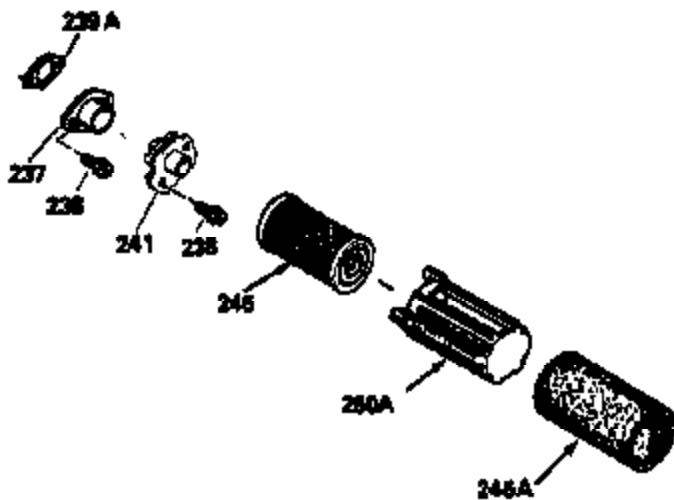

ILLUSTRATION SHOWS TYPICAL PARTS ONLY. ORDER BY PART NUMBER. PARTS NOT LISTED ARE SUPPLIED BY OEM.

VIEW 3 OF 3

Ref #	Part Number	Qty	Description
	RPMHigh		3000 to 3300
	RPMLow		1800
19	31386	1	Extension Spring
69	35261	1	* Mounting Flange Gasket
92	650815	1	Belleville Washer
182	6201	2	Screw, 1/4-28 x 7/8"
185	31384A	1	Intake Pipe (Incl. 224)
186	34337	1	Governor Link
223	650451	2	Screw, 1/4-20 x 1"
237	32971	1	Air Cleaner Adapter
238	650709	2	Screw, 10-32 x 7/16"
243	650899	2	Screw, 10-32 x 2-3/32"
245	35500	1	Air Cleaner Filter
250	35503	1	Air Cleaner Cover
276	33753	1	Locking Plate
277	650795	2	Screw, 1/4-20 x 2-1/4"