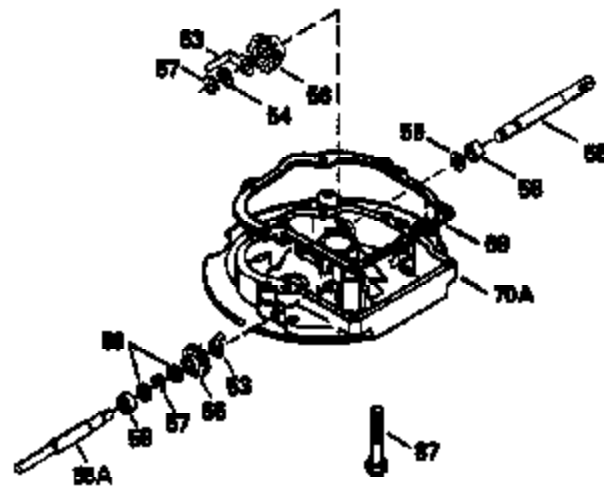

ILLUSTRATION SHOWS TYPICAL PARTS ONLY. ORDER BY PART NUMBER. PARTS NOT LISTED ARE SUPPLIED BY OEM.

VIEW 3 OF 3

Ref #	Part Number	Qty	Description
	RPMHigh		3000 to 3300
	RPMLow		1800
19	31386	1	Extension Spring
69	35261	1	* Mounting Flange Gasket
92	650815	1	Belleville Washer
182	6201	2	Screw, 1/4-28 x 7/8"
185	31384A	1	Intake Pipe (Incl. 224)
186	34337	1	Governor Link
223	650451	2	Screw, 1/4-20 x 1"
237	32971	1	Air Cleaner Adapter
238	650709	2	Screw, 10-32 x 7/16"
243	650899	2	Screw, 10-32 x 2-3/32"
245	35500	1	Air Cleaner Filter
250	35503	1	Air Cleaner Cover
276	33753	1	Locking Plate
277	650795	2	Screw, 1/4-20 x 2-1/4"