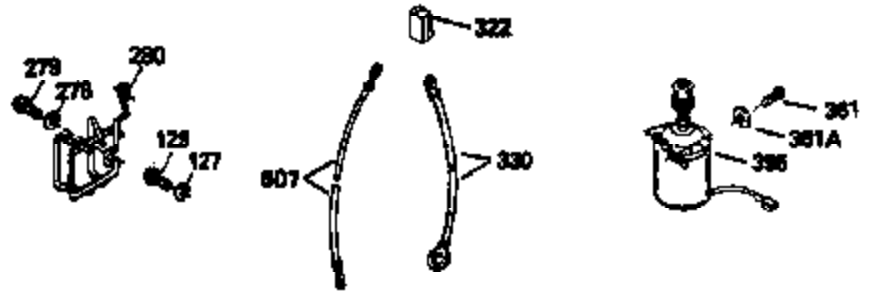

ILLUSTRATION SHOWS TYPICAL PARTS ONLY. ORDER BY PART NUMBER. PARTS NOT LISTED ARE SUPPLIED BY OEM.

VIEW 3 OF 3

Ref #	Part Number	Qty	Description
	RPMHigh		3000 to 3300
	RPMLow		1800
19	31386	1	Extension Spring
69	35261	1	* Mounting Flange Gasket
92	650815	1	Belleville Washer
182	6201	2	Screw, 1/4-28 x 7/8"
185	31384A	1	Intake Pipe (Incl. 224)
186	34337	1	Governor Link
223	650451	2	Screw, 1/4-20 x 1"
237	32971	1	Air Cleaner Adapter
238	650709	2	Screw, 10-32 x 7/16"
243	650899	2	Screw, 10-32 x 2-3/32"
245	35500	1	Air Cleaner Filter
250	35503	1	Air Cleaner Cover
276	33753	1	Locking Plate
277	650795	2	Screw, 1/4-20 x 2-1/4"