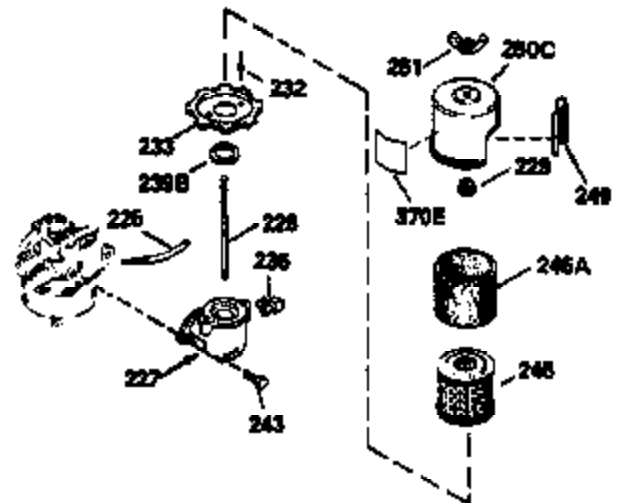

ILLUSTRATION SHOWS TYPICAL PARTS ONLY. ORDER BY PART NUMBER. PARTS NOT LISTED ARE SUPPLIED BY OEM.

VIEW 3 OF 3

Ref #	Part Number	Qty	Description
	RPMHigh		3000 to 3300
	RPMLow		1800
19	31386	1	Extension Spring
69	35261	1	* Mounting Flange Gasket
92	650815	1	Belleville Washer
182	6201	2	Screw, 1/4-28 x 7/8"
185	31384A	1	Intake Pipe (Incl. 224)
186	34337	1	Governor Link
223	650451	2	Screw, 1/4-20 x 1"
237	32971	1	Air Cleaner Adapter
238	650709	2	Screw, 10-32 x 7/16"
243	650899	2	Screw, 10-32 x 2-3/32"
245	35500	1	Air Cleaner Filter
250	35503	1	Air Cleaner Cover
276	33753	1	Locking Plate
277	650795	2	Screw, 1/4-20 x 2-1/4"