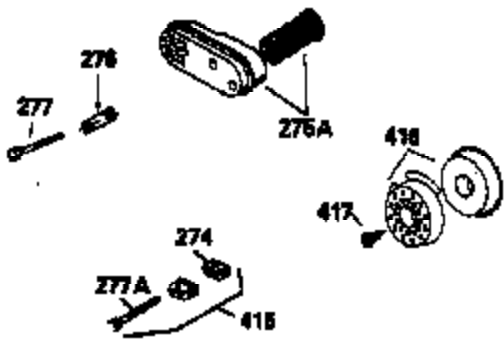

ILLUSTRATION SHOWS TYPICAL PARTS ONLY. ORDER BY PART NUMBER. PARTS NOT LISTED ARE SUPPLIED BY OEM.

VIEW 3 OF 3

Ref #	Part Number	Qty	Description
	RPMHigh		2900 to 3200
	RPMLow		2000 to 2300
19	31361	1	Extension Spring
69	35261	1	* Mounting Flange Gasket
92	650815	1	Belleville Washer
182	6201	2	Screw, 1/4-28 x 7/8"
185	31384A	1	Intake Pipe (Incl. 224)
186	34337	1	Governor Link
191	35015B	1	S.E. Brake Bracket (Incl. 195)
223	650451	2	Screw, 1/4-20 x 1"
243	650899	2	Screw, 10-32 x 2-3/32"
245	35500	1	Air Cleaner Filter
250	35503	1	Air Cleaner Cover
277	650795	2	Screw, 1/4-20 x 2-1/4"