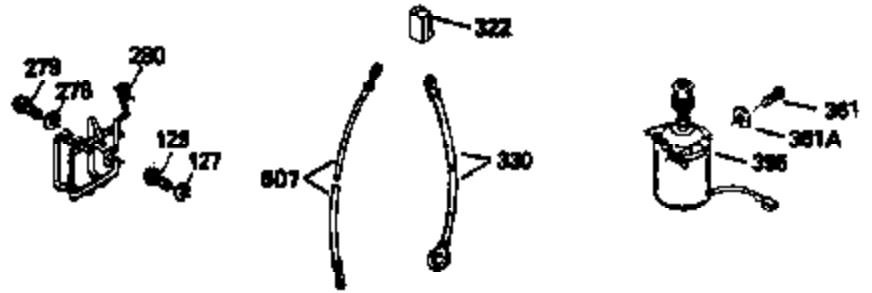

ILLUSTRATION SHOWS TYPICAL PARTS ONLY. ORDER BY PART NUMBER. PARTS NOT LISTED ARE SUPPLIED BY OEM.

VIEW 3 OF 3

Ref #	Part Number	Qty	Description
	RPMHigh		2900 to 3200
	RPMLow		2000 to 2300
19	31361	1	Extension Spring
69	35261	1	* Mounting Flange Gasket
92	650815	1	Belleville Washer
182	6201	2	Screw, 1/4-28 x 7/8"
185	31384A	1	Intake Pipe (Incl. 224)
186	34337	1	Governor Link
191	35015B	1	S.E. Brake Bracket (Incl. 195)
223	650451	2	Screw, 1/4-20 x 1"
243	650899	2	Screw, 10-32 x 2-3/32"
245	35500	1	Air Cleaner Filter
250	35503	1	Air Cleaner Cover
277	650795	2	Screw, 1/4-20 x 2-1/4"