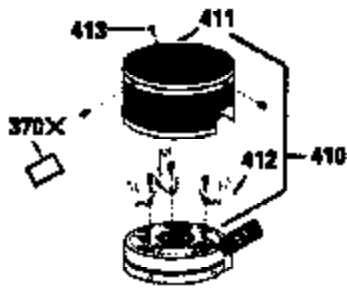

ILLUSTRATION SHOWS TYPICAL PARTS ONLY. ORDER BY PART NUMBER. PARTS NOT LISTED ARE SUPPLIED BY OEM.

VIEW 3 OF 3

Ref #	Part Number	Qty	Description
	RPMHigh		2900 to 3200
	RPMLow		2000 to 2300
19	31361	1	Extension Spring
69	35261	1	* Mounting Flange Gasket
92	650815	1	Belleville Washer
182	6201	2	Screw, 1/4-28 x 7/8"
185	31384A	1	Intake Pipe (Incl. 224)
186	34337	1	Governor Link
191	35015B	1	S.E. Brake Bracket (Incl. 195)
223	650451	2	Screw, 1/4-20 x 1"
243	650899	2	Screw, 10-32 x 2-3/32"
245	35500	1	Air Cleaner Filter
250	35503	1	Air Cleaner Cover
277	650795	2	Screw, 1/4-20 x 2-1/4"