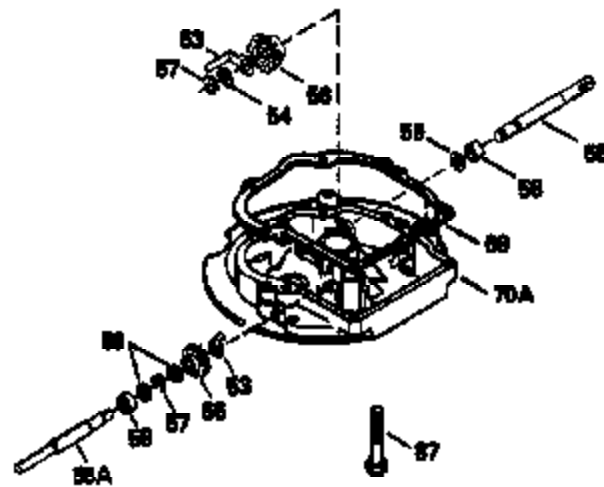

ILLUSTRATION SHOWS TYPICAL PARTS ONLY. ORDER BY PART NUMBER. PARTS NOT LISTED ARE SUPPLIED BY OEM.

VIEW 3 OF 3

Ref #	Part Number	Qty	Description
	RPMHigh		2900 to 3200
	RPMLow		2000 to 2300
19	31361	1	Extension Spring
69	35261	1	* Mounting Flange Gasket
92	650815	1	Belleville Washer
182	6201	2	Screw, 1/4-28 x 7/8"
185	31384A	1	Intake Pipe (Incl. 224)
186	34337	1	Governor Link
191	35015B	1	S.E. Brake Bracket (Incl. 195)
223	650451	2	Screw, 1/4-20 x 1"
243	650899	2	Screw, 10-32 x 2-3/32"
245	35500	1	Air Cleaner Filter
250	35503	1	Air Cleaner Cover
277	650795	2	Screw, 1/4-20 x 2-1/4"