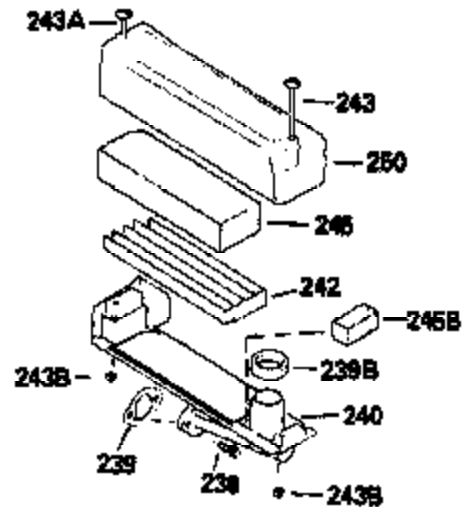

VIEW 3 OF 3

Ref #	Part Number	Qty	Description
12A	34695		Elbow, Breather tube
19	33578		Spring, Governor
53	31745		Washer, Tang
55A	34647		Shaft, P.T.O.
56	33401		Gear, Worm, Right-hand helix
57	33537		Ring, Retaining
58	31744		Seal, Oil
59	31747		Washer, Flat
64A	8345		Washer, Flat
64	30063		Screw, Torx T-30, 1/4-20 x 1/2"
69	35261		* Gasket, Mounting flange
70A	33535B		Flange Ass'y (Incl. 58, 72,A, 73, 75 & 80)
87	650492		Screw, 1/4-20 x 2-1/4"
118	730194		Rope Guide Kit (Use as required)
127	650691		Washer, Flat
129	650818		Screw, 5/16-18 x 1-1/2"
167	650688		Screw, 10-32 x 1" (Drilled thru)
168	32924		Spring, Speed adjusting screw
182	30088A		Screw, 1/4-28 x 1"
185	33739		Pipe, Intake
186	34337		Link, Governor spring
201	33150		Bracket, Over-ride
206	610973		Terminal (Use as required)
209	30200		Screw, 10-24 x 9/16"
223	650142		Screw, 1/4-20 x 1-1/8"
238	28820		Screw, 10-32 x 1/2"
239A	27272A		Gasket, Air cleaner
242	31914		Bracket, Air cleaner
243	650152		Screw, 8-32 x 3/8"
245	30727		Filter, Air cleaner
246E	35435		Filter, Pre-air (Use as required)
250D	31715		Cover, Air cleaner
274	26754A		* Gasket, Exhaust (Use as required)
274	33670A		* Gasket, Exhaust
275E	35771		Muffler (Incl. 274)
277	650795		Screw, 1/4-20 x 2-1/4" (Use as required)
277	650774		Screw, 1/4-20 x 2-3/8" (Use as required)
277	792005		Screw, 1/4-20 x 2-1/2" (Use as required)
277A	30063		Screw, Torx T-30, 1/4-20 x 1/2" (Use as req.)
313A	33876		Gasket, Stator
326	34113		Plug, Screen
359	34834		Guard, Flywheel
370J	34870		Decal, Instruction (Optional)
370H	34387		Decal, Instruction (Optional)
377	30547A		Contact Assy., Breaker
378	30548B		Condenser
390A	590531		Side Mount Rewind Starter (Refer to Division 5, Section C, page 32 or Fiche 8A, Grid G-3 for breakdown)
410	730574		Debris Screen Kit(Incl.370H,411-413)(Opt.)
411	35596		Screen, Debris (Optional)
412	35597		Bracket, Debris screen (Optional)
413	650910		Screw, 8-32 x 1/4 (Optional)
415	730162		Muffler Adapter Kit(Incl.274,277)(Use as req)
425	730571		Starter Muff Kit (Incl.370J,426,427)(Opt.)
426	32203		Starter Air Cleaner (Optional)
427	32204		Starter Air Cleaner Bracket (Optional)
436	611006		Stator Plate Ass'y.(Incl.377,378,437, 442-448)