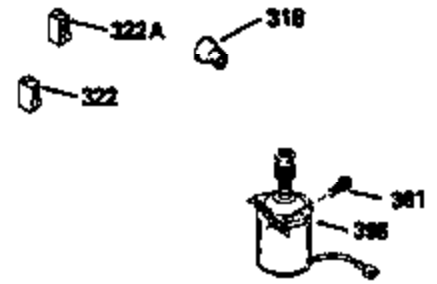

VIEW 3 OF 3

Ref #	Part Number	Qty	Description
12A	34695		Elbow, Breather tube
19	33578		Spring, Governor
53	31745		Washer, Tang
55A	34647		Shaft, P.T.O.
56	33401		Gear, Worm, Right-hand helix
57	33537		Ring, Retaining
58	31744		Seal, Oil
59	31747		Washer, Flat
64A	8345		Washer, Flat
64	30063		Screw, Torx T-30, 1/4-20 x 1/2"
69	35261		* Gasket, Mounting flange
70A	33535B		Flange Ass'y (Incl. 58, 72,A, 73, 75 & 80)
87	650492		Screw, 1/4-20 x 2-1/4"
118	730194		Rope Guide Kit (Use as required)
127	650691		Washer, Flat
129	650818		Screw, 5/16-18 x 1-1/2"
167	650688		Screw, 10-32 x 1" (Drilled thru)
168	32924		Spring, Speed adjusting screw
182	30088A		Screw, 1/4-28 x 1"
185	33739		Pipe, Intake
186	34337		Link, Governor spring
201	33150		Bracket, Over-ride
206	610973		Terminal (Use as required)
209	30200		Screw, 10-24 x 9/16"
223	650142		Screw, 1/4-20 x 1-1/8"
238	28820		Screw, 10-32 x 1/2"
239A	27272A		Gasket, Air cleaner
242	31914		Bracket, Air cleaner
243	650152		Screw, 8-32 x 3/8"
245	30727		Filter, Air cleaner
246E	35435		Filter, Pre-air (Use as required)
250D	31715		Cover, Air cleaner
274	26754A		* Gasket, Exhaust (Use as required)
274	33670A		* Gasket, Exhaust
275E	35771		Muffler (Incl. 274)
277	650795		Screw, 1/4-20 x 2-1/4" (Use as required)
277	650774		Screw, 1/4-20 x 2-3/8" (Use as required)
277	792005		Screw, 1/4-20 x 2-1/2" (Use as required)
277A	30063		Screw, Torx T-30, 1/4-20 x 1/2" (Use as req.)
313A	33876		Gasket, Stator
326	34113		Plug, Screen
359	34834		Guard, Flywheel
370J	34870		Decal, Instruction (Optional)
370H	34387		Decal, Instruction (Optional)
377	30547A		Contact Assy., Breaker
378	30548B		Condenser
390A	590531		Side Mount Rewind Starter (Refer to Division 5, Section C, page 32 or Fiche 8A, Grid G-3 for breakdown)
410	730574		Debris Screen Kit(Incl.370H,411-413)(Opt.)
411	35596		Screen, Debris (Optional)
412	35597		Bracket, Debris screen (Optional)
413	650910		Screw, 8-32 x 1/4 (Optional)
415	730162		Muffler Adapter Kit(Incl.274,277)(Use as req)
425	730571		Starter Muff Kit (Incl.370J,426,427)(Opt.)
426	32203		Starter Air Cleaner (Optional)
427	32204		Starter Air Cleaner Bracket (Optional)
436	611006		Stator Plate Ass'y.(Incl.377,378,437, 442-448)