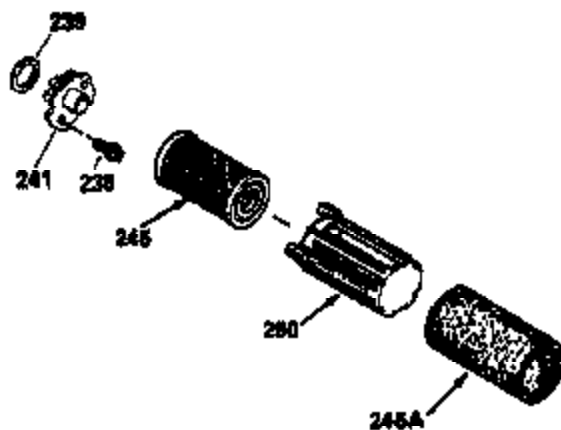

VIEW 3 OF 3

Ref #	Part Number	Qty	Description
12A	34695		Elbow, Breather tube
19	33578		Spring, Governor
53	31745		Washer, Tang
55A	34647		Shaft, P.T.O.
56	33401		Gear, Worm, Right-hand helix
57	33537		Ring, Retaining
58	31744		Seal, Oil
59	31747		Washer, Flat
64A	8345		Washer, Flat
64	30063		Screw, Torx T-30, 1/4-20 x 1/2"
69	35261		* Gasket, Mounting flange
70A	33535B		Flange Ass'y (Incl. 58, 72,A, 73, 75 & 80)
87	650492		Screw, 1/4-20 x 2-1/4"
118	730194		Rope Guide Kit (Use as required)
127	650691		Washer, Flat
129	650818		Screw, 5/16-18 x 1-1/2"
167	650688		Screw, 10-32 x 1" (Drilled thru)
168	32924		Spring, Speed adjusting screw
182	30088A		Screw, 1/4-28 x 1"
185	33739		Pipe, Intake
186	34337		Link, Governor spring
201	33150		Bracket, Over-ride
206	610973		Terminal (Use as required)
209	30200		Screw, 10-24 x 9/16"
223	650142		Screw, 1/4-20 x 1-1/8"
238	28820		Screw, 10-32 x 1/2"
239A	27272A		Gasket, Air cleaner
242	31914		Bracket, Air cleaner
243	650152		Screw, 8-32 x 3/8"
245	30727		Filter, Air cleaner
246E	35435		Filter, Pre-air (Use as required)
250D	31715		Cover, Air cleaner
274	26754A		* Gasket, Exhaust (Use as required)
274	33670A		* Gasket, Exhaust
275E	35771		Muffler (Incl. 274)
277	650795		Screw, 1/4-20 x 2-1/4" (Use as required)
277	650774		Screw, 1/4-20 x 2-3/8" (Use as required)
277	792005		Screw, 1/4-20 x 2-1/2" (Use as required)
277A	30063		Screw, Torx T-30, 1/4-20 x 1/2" (Use as req.)
313A	33876		Gasket, Stator
326	34113		Plug, Screen
359	34834		Guard, Flywheel
370J	34870		Decal, Instruction (Optional)
370H	34387		Decal, Instruction (Optional)
377	30547A		Contact Assy., Breaker
378	30548B		Condenser
390A	590531		Side Mount Rewind Starter (Refer to Division 5, Section C, page 32 or Fiche 8A, Grid G-3 for breakdown)
410	730574		Debris Screen Kit(Incl.370H,411-413)(Opt.)
411	35596		Screen, Debris (Optional)
412	35597		Bracket, Debris screen (Optional)
413	650910		Screw, 8-32 x 1/4 (Optional)
415	730162		Muffler Adapter Kit(Incl.274,277)(Use as req)
425	730571		Starter Muff Kit (Incl.370J,426,427)(Opt.)
426	32203		Starter Air Cleaner (Optional)
427	32204		Starter Air Cleaner Bracket (Optional)
436	611006		Stator Plate Ass'y.(Incl.377,378,437, 442-448)