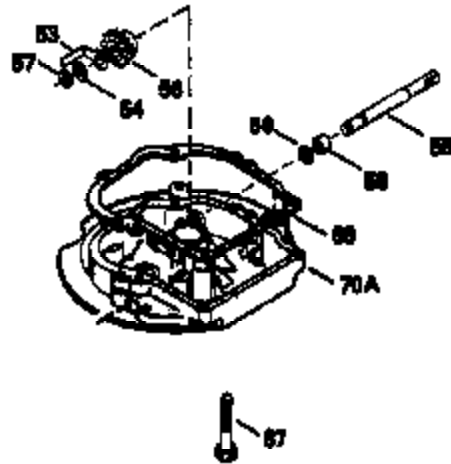

VIEW 3 OF 3

Ref #	Part Number	Qty	Description
12A	34695		Elbow, Breather tube
19	33578		Spring, Governor
53	31745		Washer, Tang
55A	34647		Shaft, P.T.O.
56	33401		Gear, Worm, Right-hand helix
57	33537		Ring, Retaining
58	31744		Seal, Oil
59	31747		Washer, Flat
64A	8345		Washer, Flat
64	30063		Screw, Torx T-30, 1/4-20 x 1/2"
69	35261		* Gasket, Mounting flange
70A	33535B		Flange Ass'y (Incl. 58, 72,A, 73, 75 & 80)
87	650492		Screw, 1/4-20 x 2-1/4"
118	730194		Rope Guide Kit (Use as required)
127	650691		Washer, Flat
129	650818		Screw, 5/16-18 x 1-1/2"
167	650688		Screw, 10-32 x 1" (Drilled thru)
168	32924		Spring, Speed adjusting screw
182	30088A		Screw, 1/4-28 x 1"
185	33739		Pipe, Intake
186	34337		Link, Governor spring
201	33150		Bracket, Over-ride
206	610973		Terminal (Use as required)
209	30200		Screw, 10-24 x 9/16"
223	650142		Screw, 1/4-20 x 1-1/8"
238	28820		Screw, 10-32 x 1/2"
239A	27272A		Gasket, Air cleaner
242	31914		Bracket, Air cleaner
243	650152		Screw, 8-32 x 3/8"
245	30727		Filter, Air cleaner
246E	35435		Filter, Pre-air (Use as required)
250D	31715		Cover, Air cleaner
274	26754A		* Gasket, Exhaust (Use as required)
274	33670A		* Gasket, Exhaust
275E	35771		Muffler (Incl. 274)
277	650795		Screw, 1/4-20 x 2-1/4" (Use as required)
277	650774		Screw, 1/4-20 x 2-3/8" (Use as required)
277	792005		Screw, 1/4-20 x 2-1/2" (Use as required)
277A	30063		Screw, Torx T-30, 1/4-20 x 1/2" (Use as req.)
313A	33876		Gasket, Stator
326	34113		Plug, Screen
359	34834		Guard, Flywheel
370J	34870		Decal, Instruction (Optional)
370H	34387		Decal, Instruction (Optional)
377	30547A		Contact Assy., Breaker
378	30548B		Condenser
390A	590531		Side Mount Rewind Starter (Refer to Division 5, Section C, page 32 or Fiche 8A, Grid G-3 for breakdown)
410	730574		Debris Screen Kit(Incl.370H,411-413)(Opt.)
411	35596		Screen, Debris (Optional)
412	35597		Bracket, Debris screen (Optional)
413	650910		Screw, 8-32 x 1/4 (Optional)
415	730162		Muffler Adapter Kit(Incl.274,277)(Use as req)
425	730571		Starter Muff Kit (Incl.370J,426,427)(Opt.)
426	32203		Starter Air Cleaner (Optional)
427	32204		Starter Air Cleaner Bracket (Optional)
436	611006		Stator Plate Ass'y.(Incl.377,378,437, 442-448)