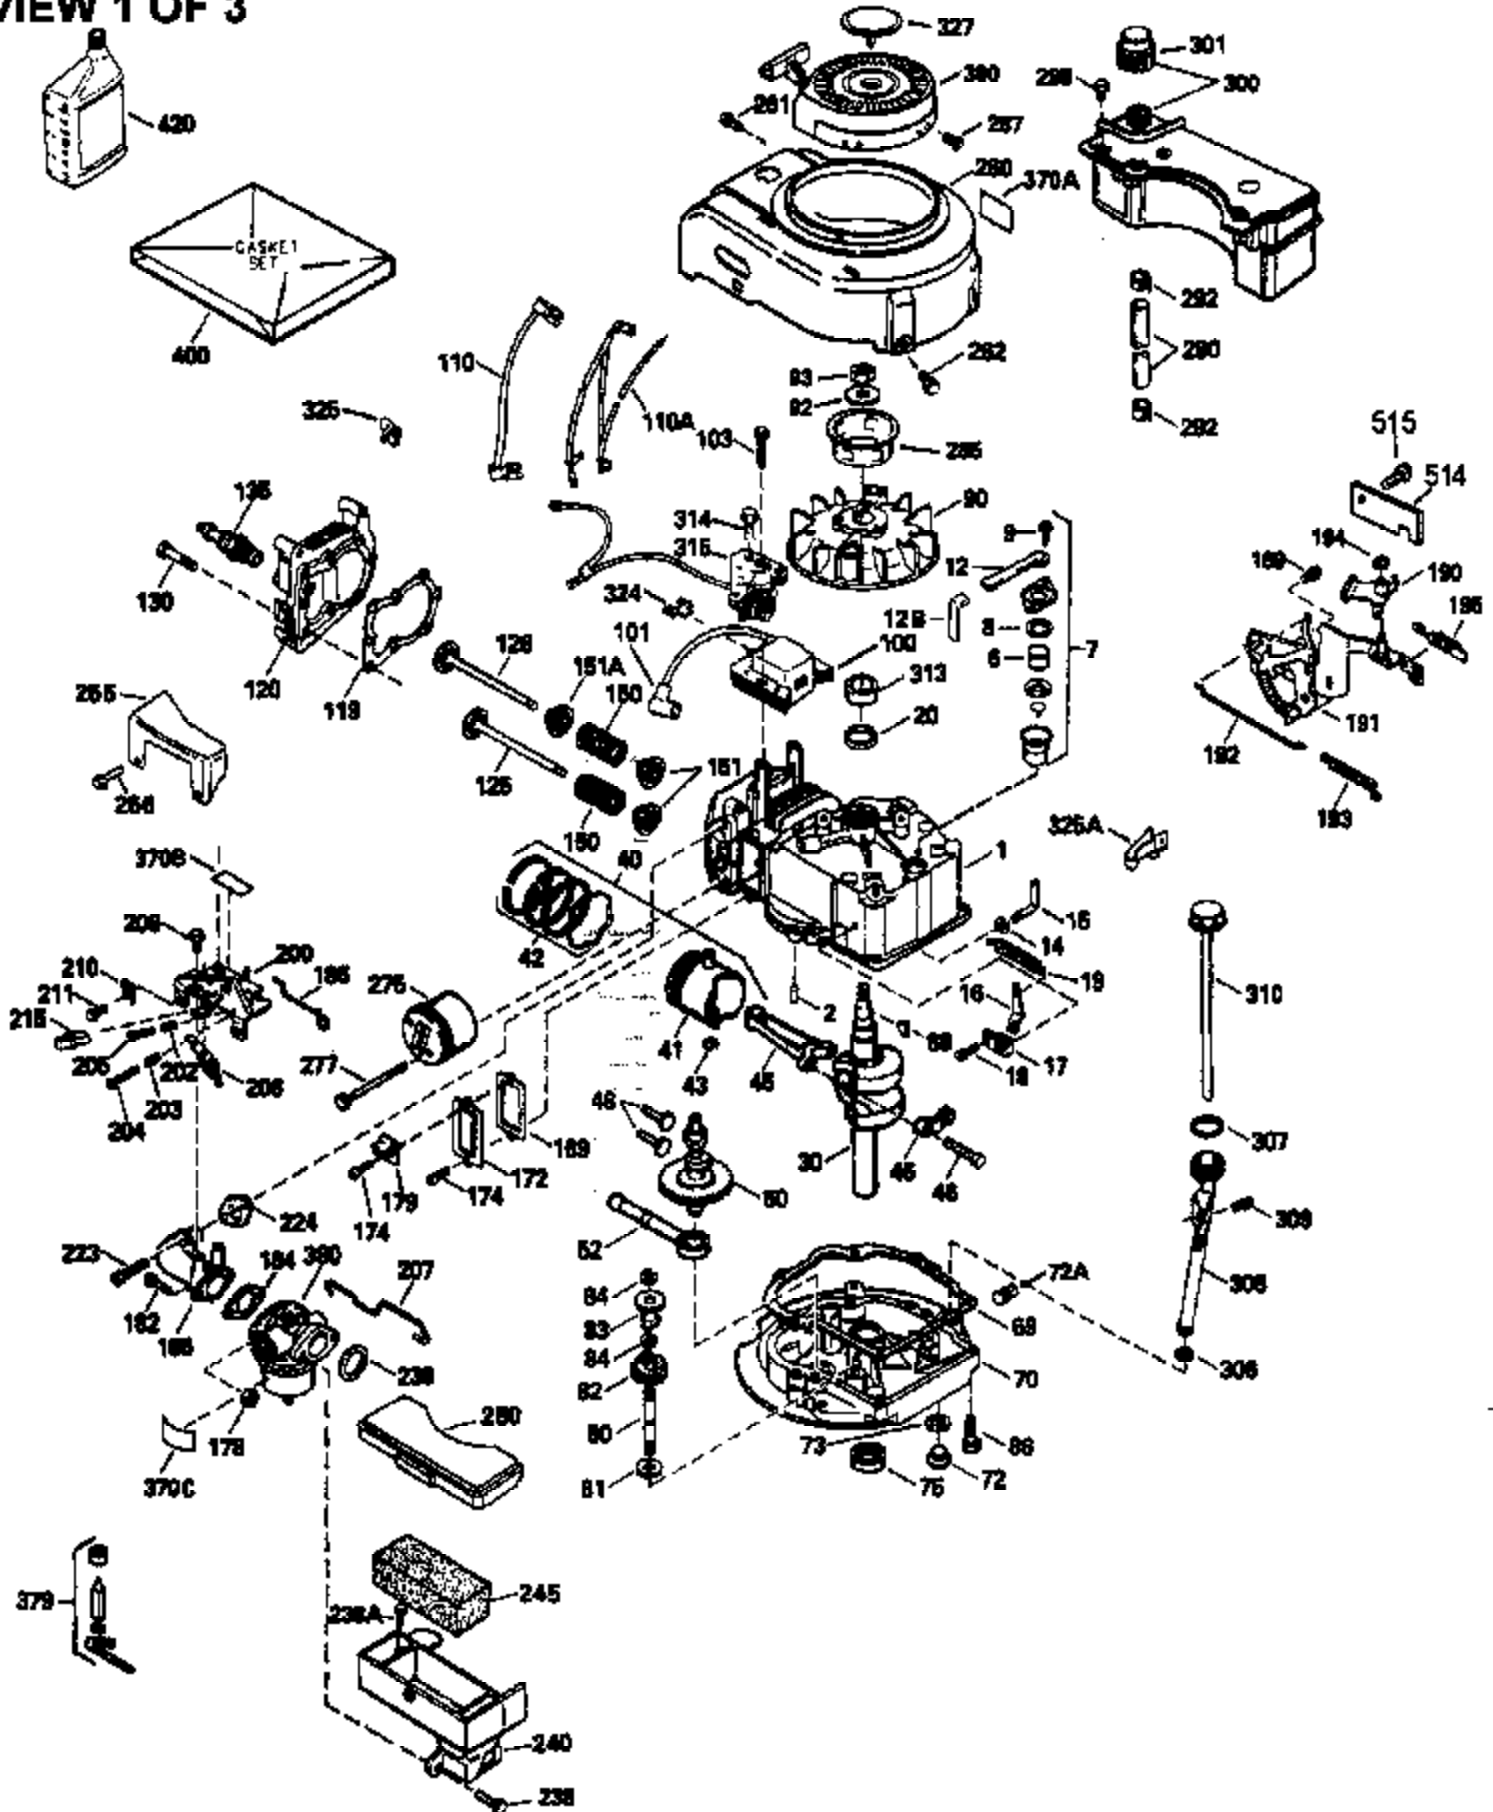

VIEW 1 OF 3

Ref #	Part Number	Qty	Description
1	33729A		Cylinder (Incl.2 & 20) (2-13/16" Bore) (Inverted Ports)
2	26727		Pin, Dowel
6	33734		Element, Breather
7	34214A		Breather Ass'y. (Incl. 6, 8, 9, 12 , & 12A)
8	33735		* Gasket, Breather
9	30200		Screw, 10-24 x 9/16"
12	33886		Tube, Breather
12A	34695		Elbow, Breather tube
14	28277		Washer, Flat
15	31513		Rod, Governor
16	31383A		Lever, Governor
17	31335		Clamp, Governor lever
18	650548		Screw, 8-32 x 5/16"
19	33578		Spring, Governor
20	32600		Seal, Oil
30	34843		Crankshaft
40	34535		Piston, Pin & Ring Set (Std.) (2-13/16")
40	34536		Piston, Pin & Ring Set (.010" OS)
40	34537		Piston, Pin & Ring Set (.020" OS)
41	33562B		Piston & Pin Ass'y.(Incl. 43)(Std.)(2 -13/16")
41	33563B		Piston & Pin Ass'y. (Incl. 43) (.010" OS)
41	33564B		Piston & Pin Ass'y. (Incl. 43) (.020" OS)
42	33567		Ring Set (Std.) (2-13/16" Bore)
42	33568		Ring Set (.010" OS)
42	33569		Ring Set (.020" OS)
43	20381		Ring, Piston pin retaining
45	32875		Rod Assy., Connecting (Incl. 46)
46	32610A		Bolt, Connecting rod
48	27241		Lifter, Valve
50	34844		Camshaft
52	29914		Oil Pump Assy.
55A	34647		Shaft, P.T.O.
64A	8345		Washer, Flat
64	30063		Screw, Torx T-30, 1/4-20 x 1/2"
69	35261		* Gasket, Mounting flange
72	30572		Plug, Oil drain (Incl. 73)
73	28833		* Drain Plug Gasket (Not req. W/plastic plug)
75	26208		Seal, Oil
80	30574		Shaft, Governor
81	30590A		Washer, Flat
82	30591		Gear Assy., Governor (Incl. 81)
83	30588A		Spool, Governor
84	29193		Ring, Retaining
86	650488		Screw, 1/4-20 x 1-1/4"
89	610995		Flywheel Key
90	611046A		Flywheel
92	650815		Washer, Belleville
93	650816		Nut, Flywheel
100	730207		Magneto-to-Solid State Conv. Kit (Includes solid state module, solid state flywheel key, and instructions.) (Use as required on external ignition engines only.)
100	34431		Solid State Ignition (This coil has been superseded to 730207 solid state conversion kit)
101	610118		Cover, Spark plug (Use as required)
103	650814		Screw, Torx T-15, 10-24 x 1"
103	650489		Screw, 1/4-20 x 5/8"
110	34432		Ground Wire