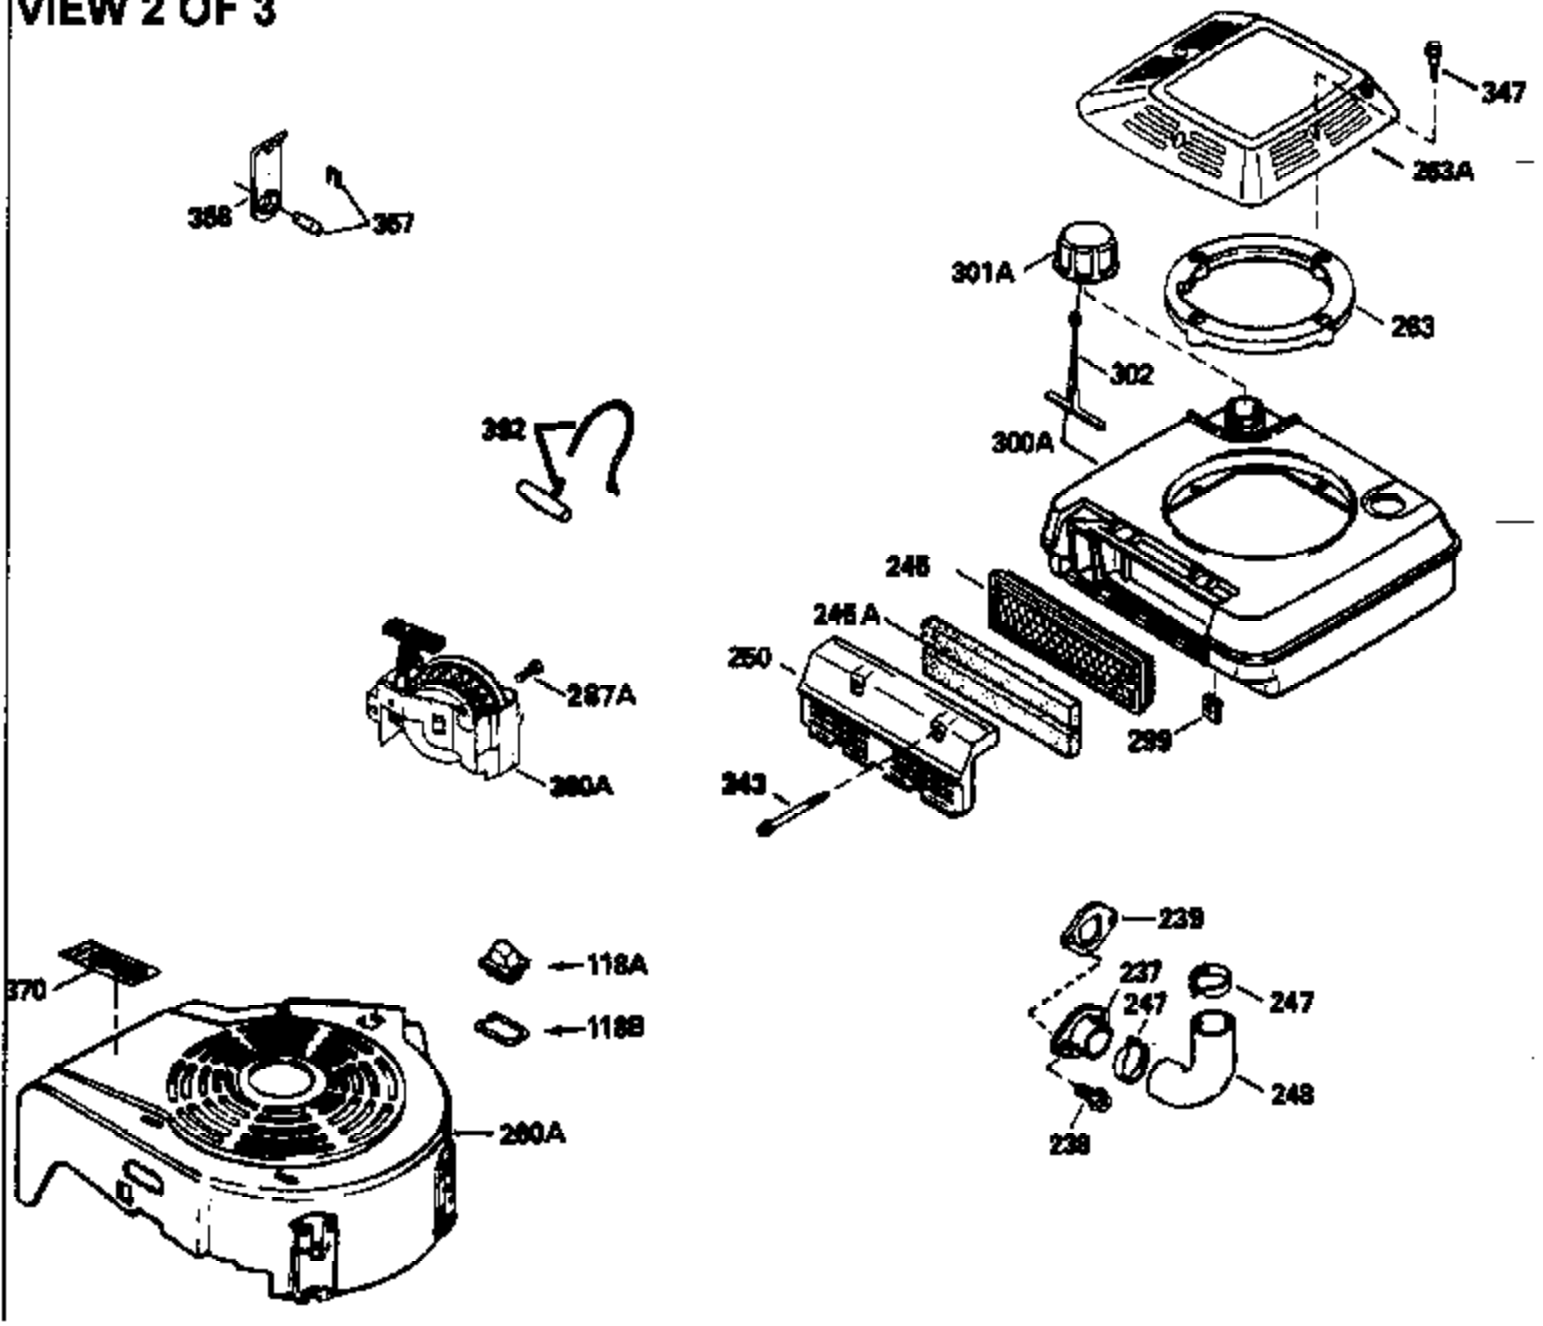

VIEW 2 OF 3

Ref #	Part Number	Qty	Description
12A	34695		Elbow, Breather tube
55A	34647		Shaft, P.T.O.
64A	8345		Washer, Flat
64	30063		Screw, Torx T-30, 1/4-20 x 1/2"
118	730194		Rope Guide Kit (Use as required)
127	650691		Washer, Flat
129	650818		Screw, 5/16-18 x 1-1/2"
167	650688		Screw, 10-32 x 1" (Drilled thru)
168	32924		Spring, Speed adjusting screw
201	33150		Bracket, Over-ride
238	28820		Screw, 10-32 x 1/2"
239A	27272A		Gasket, Air cleaner
243	650152		Screw, 8-32 x 3/8"
245	30727		Filter, Air cleaner
246E	35435		Filter, Pre-air (Use as required)
250D	31715		Cover, Air cleaner
275E	35771		Muffler (Incl. 274)
287A	650735		Screw, 10-24 x 3/8" (Use as required)
287A			Pop Rivet (3/16" Dia.) (Purchase locally)
300A	34476		Fuel Tank (Incl. 292 & 301)
313A	33876		Gasket, Stator
326	34113		Plug, Screen
359	34834		Guard, Flywheel
370H	34387		Decal, Instruction (Optional)
370J	34870		Decal, Instruction (Optional)
377	30547A		Contact Assy., Breaker
378	30548B		Condenser
390A	590531		Side Mount Rewind Starter (Refer to Division 5, Section C, page 32 or Fiche 8A, Grid G-3 for breakdown)
425	730571		Starter Muff Kit (Incl.370J,426,427)(Opt.)
426	32203		Starter Air Cleaner (Optional)
427	32204		Starter Air Cleaner Bracket (Optional)
436	611006		Stator Plate Ass'y.(Incl.377,378,437, 442-448)
437	30551		Spring, Breaker box cover
438	610947		Cover, Dust
439	610955		Gasket, Stator cover
440	30992		Cam, Breaker
442	610385		Washer
443	610408		Nut, 8-32
444	29181		Breaker Fastening Screw & Washer
445	610593		Condenser Fastening Screw
446	33356		Terminal, Ground
448	30549		Felt, Cam wiper