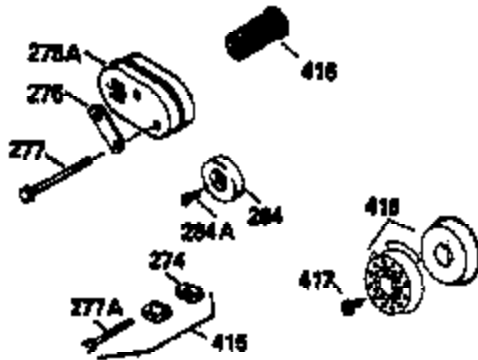

VIEW 3 OF 3

Ref #	Part Number	Qty	Description
12A	34695		Elbow, Breather tube
19	33578		Spring, Governor
53	31745		Washer, Tang
55A	34647		Shaft, P.T.O.
56	33401		Gear, Worm, Right-hand helix
57	33537		Ring, Retaining
58	31744		Seal, Oil
59	31747		Washer, Flat
64A	8345		Washer, Flat
64	30063		Screw, Torx T-30, 1/4-20 x 1/2"
69	35261		* Gasket, Mounting flange
70A	33535B		Flange Ass'y (Incl. 58, 72,A, 73, 75 & 80)
87	650492		Screw, 1/4-20 x 2-1/4"
118	730194		Rope Guide Kit (Use as required)
127	650691		Washer, Flat
129	650818		Screw, 5/16-18 x 1-1/2"
167	650688		Screw, 10-32 x 1" (Drilled thru)
168	32924		Spring, Speed adjusting screw
182	30088A		Screw, 1/4-28 x 1"
185	33739		Pipe, Intake
186	34337		Link, Governor spring
201	33150		Bracket, Over-ride
206	610973		Terminal (Use as required)
209	30200		Screw, 10-24 x 9/16"
223	650142		Screw, 1/4-20 x 1-1/8"
238	28820		Screw, 10-32 x 1/2"
239A	27272A		Gasket, Air cleaner
242	31914		Bracket, Air cleaner
243	650152		Screw, 8-32 x 3/8"
245	30727		Filter, Air cleaner
246E	35435		Filter, Pre-air (Use as required)
250D	31715		Cover, Air cleaner
274	26754A		* Gasket, Exhaust (Use as required)
274	33670A		* Gasket, Exhaust
275E	35771		Muffler (Incl. 274)
277	650795		Screw, 1/4-20 x 2-1/4" (Use as required)
277	650774		Screw, 1/4-20 x 2-3/8" (Use as required)
277	792005		Screw, 1/4-20 x 2-1/2" (Use as required)
277A	30063		Screw, Torx T-30, 1/4-20 x 1/2" (Use as req.)
313A	33876		Gasket, Stator
326	34113		Plug, Screen
359	34834		Guard, Flywheel
370J	34870		Decal, Instruction (Optional)
370H	34387		Decal, Instruction (Optional)
377	30547A		Contact Assy., Breaker
378	30548B		Condenser
390A	590531		Side Mount Rewind Starter (Refer to Division 5, Section C, page 32 or Fiche 8A, Grid G-3 for breakdown)
410	730574		Debris Screen Kit(Incl.370H,411-413)(Opt.)
411	35596		Screen, Debris (Optional)
412	35597		Bracket, Debris screen (Optional)
413	650910		Screw, 8-32 x 1/4 (Optional)
415	730162		Muffler Adapter Kit(Incl.274,277)(Use as req)
425	730571		Starter Muff Kit (Incl.370J,426,427)(Opt.)
426	32203		Starter Air Cleaner (Optional)
427	32204		Starter Air Cleaner Bracket (Optional)
436	611006		Stator Plate Ass'y.(Incl.377,378,437, 442-448)