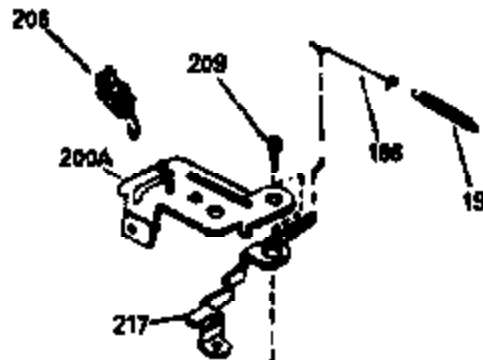

VIEW 3 OF 3

Ref #	Part Number	Qty	Description
12A	34695		Elbow, Breather tube
19	33578		Spring, Governor
53	31745		Washer, Tang
55A	34647		Shaft, P.T.O.
56	33401		Gear, Worm, Right-hand helix
57	33537		Ring, Retaining
58	31744		Seal, Oil
59	31747		Washer, Flat
64A	8345		Washer, Flat
64	30063		Screw, Torx T-30, 1/4-20 x 1/2"
69	35261		* Gasket, Mounting flange
70A	33535B		Flange Ass'y (Incl. 58, 72,A, 73, 75 & 80)
87	650492		Screw, 1/4-20 x 2-1/4"
118	730194		Rope Guide Kit (Use as required)
127	650691		Washer, Flat
129	650818		Screw, 5/16-18 x 1-1/2"
167	650688		Screw, 10-32 x 1" (Drilled thru)
168	32924		Spring, Speed adjusting screw
182	30088A		Screw, 1/4-28 x 1"
185	33739		Pipe, Intake
186	34337		Link, Governor spring
201	33150		Bracket, Over-ride
206	610973		Terminal (Use as required)
209	30200		Screw, 10-24 x 9/16"
223	650142		Screw, 1/4-20 x 1-1/8"
238	28820		Screw, 10-32 x 1/2"
239A	27272A		Gasket, Air cleaner
242	31914		Bracket, Air cleaner
243	650152		Screw, 8-32 x 3/8"
245	30727		Filter, Air cleaner
246E	35435		Filter, Pre-air (Use as required)
250D	31715		Cover, Air cleaner
274	26754A		* Gasket, Exhaust (Use as required)
274	33670A		* Gasket, Exhaust
275E	35771		Muffler (Incl. 274)
277	650795		Screw, 1/4-20 x 2-1/4" (Use as required)
277	650774		Screw, 1/4-20 x 2-3/8" (Use as required)
277	792005		Screw, 1/4-20 x 2-1/2" (Use as required)
277A	30063		Screw, Torx T-30, 1/4-20 x 1/2" (Use as req.)
313A	33876		Gasket, Stator
326	34113		Plug, Screen
359	34834		Guard, Flywheel
370J	34870		Decal, Instruction (Optional)
370H	34387		Decal, Instruction (Optional)
377	30547A		Contact Assy., Breaker
378	30548B		Condenser
390A	590531		Side Mount Rewind Starter (Refer to Division 5, Section C, page 32 or Fiche 8A, Grid G-3 for breakdown)
410	730574		Debris Screen Kit(Incl.370H,411-413)(Opt.)
411	35596		Screen, Debris (Optional)
412	35597		Bracket, Debris screen (Optional)
413	650910		Screw, 8-32 x 1/4 (Optional)
415	730162		Muffler Adapter Kit(Incl.274,277)(Use as req)
425	730571		Starter Muff Kit (Incl.370J,426,427)(Opt.)
426	32203		Starter Air Cleaner (Optional)
427	32204		Starter Air Cleaner Bracket (Optional)
436	611006		Stator Plate Ass'y.(Incl.377,378,437, 442-448)