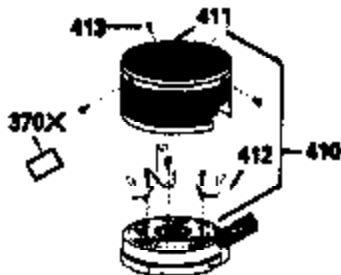

VIEW 3 OF 3

Ref #	Part Number	Qty	Description
12A	34695		Elbow, Breather tube
19	33578		Spring, Governor
53	31745		Washer, Tang
55A	34647		Shaft, P.T.O.
56	33401		Gear, Worm, Right-hand helix
57	33537		Ring, Retaining
58	31744		Seal, Oil
59	31747		Washer, Flat
64A	8345		Washer, Flat
64	30063		Screw, Torx T-30, 1/4-20 x 1/2"
69	35261		* Gasket, Mounting flange
70A	33535B		Flange Ass'y (Incl. 58, 72,A, 73, 75 & 80)
87	650492		Screw, 1/4-20 x 2-1/4"
118	730194		Rope Guide Kit (Use as required)
127	650691		Washer, Flat
129	650818		Screw, 5/16-18 x 1-1/2"
167	650688		Screw, 10-32 x 1" (Drilled thru)
168	32924		Spring, Speed adjusting screw
182	30088A		Screw, 1/4-28 x 1"
185	33739		Pipe, Intake
186	34337		Link, Governor spring
201	33150		Bracket, Over-ride
206	610973		Terminal (Use as required)
209	30200		Screw, 10-24 x 9/16"
223	650142		Screw, 1/4-20 x 1-1/8"
238	28820		Screw, 10-32 x 1/2"
239A	27272A		Gasket, Air cleaner
242	31914		Bracket, Air cleaner
243	650152		Screw, 8-32 x 3/8"
245	30727		Filter, Air cleaner
246E	35435		Filter, Pre-air (Use as required)
250D	31715		Cover, Air cleaner
274	26754A		* Gasket, Exhaust (Use as required)
274	33670A		* Gasket, Exhaust
275E	35771		Muffler (Incl. 274)
277	650795		Screw, 1/4-20 x 2-1/4" (Use as required)
277	650774		Screw, 1/4-20 x 2-3/8" (Use as required)
277	792005		Screw, 1/4-20 x 2-1/2" (Use as required)
277A	30063		Screw, Torx T-30, 1/4-20 x 1/2" (Use as req.)
313A	33876		Gasket, Stator
326	34113		Plug, Screen
359	34834		Guard, Flywheel
370J	34870		Decal, Instruction (Optional)
370H	34387		Decal, Instruction (Optional)
377	30547A		Contact Assy., Breaker
378	30548B		Condenser
390A	590531		Side Mount Rewind Starter (Refer to Division 5, Section C, page 32 or Fiche 8A, Grid G-3 for breakdown)
410	730574		Debris Screen Kit(Incl.370H,411-413)(Opt.)
411	35596		Screen, Debris (Optional)
412	35597		Bracket, Debris screen (Optional)
413	650910		Screw, 8-32 x 1/4 (Optional)
415	730162		Muffler Adapter Kit(Incl.274,277)(Use as req)
425	730571		Starter Muff Kit (Incl.370J,426,427)(Opt.)
426	32203		Starter Air Cleaner (Optional)
427	32204		Starter Air Cleaner Bracket (Optional)
436	611006		Stator Plate Ass'y.(Incl.377,378,437, 442-448)