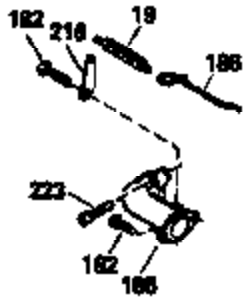

VIEW 3 OF 3

Ref #	Part Number	Qty	Description
12A	34695		Elbow, Breather tube
19	33578		Spring, Governor
53	31745		Washer, Tang
55A	34647		Shaft, P.T.O.
56	33401		Gear, Worm, Right-hand helix
57	33537		Ring, Retaining
58	31744		Seal, Oil
59	31747		Washer, Flat
64A	8345		Washer, Flat
64	30063		Screw, Torx T-30, 1/4-20 x 1/2"
69	35261		* Gasket, Mounting flange
70A	33535B		Flange Ass'y (Incl. 58, 72,A, 73, 75 & 80)
87	650492		Screw, 1/4-20 x 2-1/4"
118	730194		Rope Guide Kit (Use as required)
127	650691		Washer, Flat
129	650818		Screw, 5/16-18 x 1-1/2"
167	650688		Screw, 10-32 x 1" (Drilled thru)
168	32924		Spring, Speed adjusting screw
182	30088A		Screw, 1/4-28 x 1"
185	33739		Pipe, Intake
186	34337		Link, Governor spring
201	33150		Bracket, Over-ride
206	610973		Terminal (Use as required)
209	30200		Screw, 10-24 x 9/16"
223	650142		Screw, 1/4-20 x 1-1/8"
238	28820		Screw, 10-32 x 1/2"
239A	27272A		Gasket, Air cleaner
242	31914		Bracket, Air cleaner
243	650152		Screw, 8-32 x 3/8"
245	30727		Filter, Air cleaner
246E	35435		Filter, Pre-air (Use as required)
250D	31715		Cover, Air cleaner
274	26754A		* Gasket, Exhaust (Use as required)
274	33670A		* Gasket, Exhaust
275E	35771		Muffler (Incl. 274)
277	650795		Screw, 1/4-20 x 2-1/4" (Use as required)
277	650774		Screw, 1/4-20 x 2-3/8" (Use as required)
277	792005		Screw, 1/4-20 x 2-1/2" (Use as required)
277A	30063		Screw, Torx T-30, 1/4-20 x 1/2" (Use as req.)
313A	33876		Gasket, Stator
326	34113		Plug, Screen
359	34834		Guard, Flywheel
370J	34870		Decal, Instruction (Optional)
370H	34387		Decal, Instruction (Optional)
377	30547A		Contact Assy., Breaker
378	30548B		Condenser
390A	590531		Side Mount Rewind Starter (Refer to Division 5, Section C, page 32 or Fiche 8A, Grid G-3 for breakdown)
410	730574		Debris Screen Kit(Incl.370H,411-413)(Opt.)
411	35596		Screen, Debris (Optional)
412	35597		Bracket, Debris screen (Optional)
413	650910		Screw, 8-32 x 1/4 (Optional)
415	730162		Muffler Adapter Kit(Incl.274,277)(Use as req)
425	730571		Starter Muff Kit (Incl.370J,426,427)(Opt.)
426	32203		Starter Air Cleaner (Optional)
427	32204		Starter Air Cleaner Bracket (Optional)
436	611006		Stator Plate Ass'y.(Incl.377,378,437, 442-448)