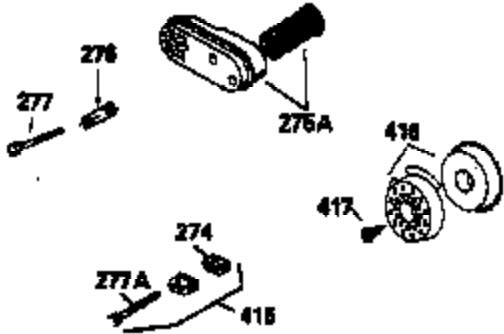

ILLUSTRATION SHOWS TYPICAL PARTS ONLY. ORDER BY PART NUMBER. PARTS NOT LISTED ARE SUPPLIED BY OEM.

VIEW 3 OF 3

Ref #	Part Number	Qty	Description
12A	36558	1	Breather Cover & Tube (Incl. 12B)
19	36281	1	Extension Spring
69	35261	1	* Mounting Flange Gasket
92	650815	1	Belleville Washer
127	650691	2	Washer
130A	650818	2	Screw, 5/16-18 x 1-1/2"
174A	651024	1	Heat Shield Stud 10-24 x 1-5/64"
182	6201	2	Screw, 1/4-28 x 7/8"
185	36544	1	Intake Pipe
186	34337	1	Governor Link
223	650451	2	Screw, 1/4-20 x 1"
238	650932	2	Screw, 10-32 x 49/64"
241	35797	1	Air Cleaner Collar
245	35066	1	Air Cleaner Filter
250	35986	1	Air Cleaner Cover
277	650988	2	Screw, 1/4-20 x 2-5/16"
279	30063	2	Screw, Torx T-30, 1/4-20 x 1/2"
280	36765	1	Heat Shield
370A	36261	1	Lubrication Decal
416	36085	1	Spark Arrestor Kit (Incl. 417)(Optional)
417	650760	1	Screw, 8-32 x 3/8" (Optional)