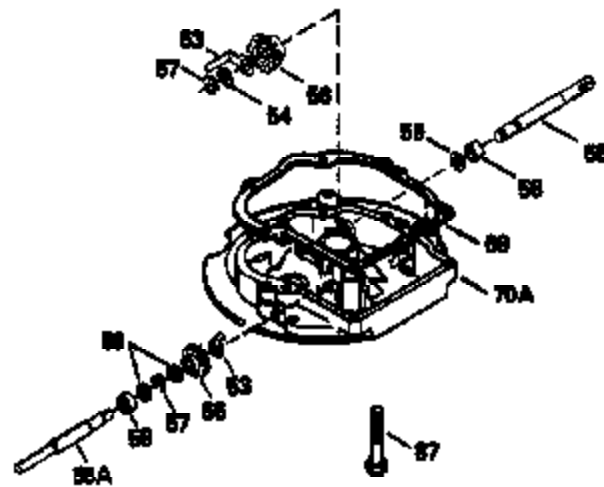

ILLUSTRATION SHOWS TYPICAL PARTS ONLY. ORDER BY PART NUMBER. PARTS NOT LISTED ARE SUPPLIED BY OEM.

VIEW 3 OF 3

Ref #	Part Number	Qty	Description
12A	36558	1	Breather Cover & Tube (Incl. 12B)
19	36281	1	Extension Spring
69	35261	1	* Mounting Flange Gasket
92	650815	1	Belleville Washer
127	650691	2	Washer
130A	650818	2	Screw, 5/16-18 x 1-1/2"
174A	651024	1	Heat Shield Stud 10-24 x 1-5/64"
182	6201	2	Screw, 1/4-28 x 7/8"
185	36544	1	Intake Pipe
186	34337	1	Governor Link
223	650451	2	Screw, 1/4-20 x 1"
238	650932	2	Screw, 10-32 x 49/64"
241	35797	1	Air Cleaner Collar
245	35066	1	Air Cleaner Filter
250	35986	1	Air Cleaner Cover
277	650988	2	Screw, 1/4-20 x 2-5/16"
279	30063	2	Screw, Torx T-30, 1/4-20 x 1/2"
280	36765	1	Heat Shield
370A	36261	1	Lubrication Decal
416	36085	1	Spark Arrestor Kit (Incl. 417)(Optional)
417	650760	1	Screw, 8-32 x 3/8" (Optional)