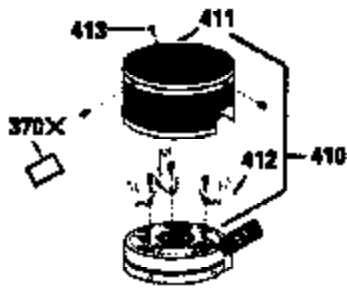

ILLUSTRATION SHOWS TYPICAL PARTS ONLY. ORDER BY PART NUMBER. PARTS NOT LISTED ARE SUPPLIED BY OEM.

VIEW 3 OF 3

Ref #	Part Number	Qty	Description
12A	36558	1	Breather Cover & Tube (Incl. 12B)
19	36281	1	Extension Spring
69	35261	1	* Mounting Flange Gasket
92	650815	1	Belleville Washer
127	650691	2	Washer
130A	650818	2	Screw, 5/16-18 x 1-1/2"
174A	651024	1	Heat Shield Stud 10-24 x 1-5/64"
182	6201	2	Screw, 1/4-28 x 7/8"
185	36544	1	Intake Pipe
186	34337	1	Governor Link
223	650451	2	Screw, 1/4-20 x 1"
238	650932	2	Screw, 10-32 x 49/64"
241	35797	1	Air Cleaner Collar
245	35066	1	Air Cleaner Filter
250	35986	1	Air Cleaner Cover
277	650988	2	Screw, 1/4-20 x 2-5/16"
279	30063	2	Screw, Torx T-30, 1/4-20 x 1/2"
280	36765	1	Heat Shield
370A	36261	1	Lubrication Decal
416	36085	1	Spark Arrestor Kit (Incl. 417)(Optional)
417	650760	1	Screw, 8-32 x 3/8" (Optional)