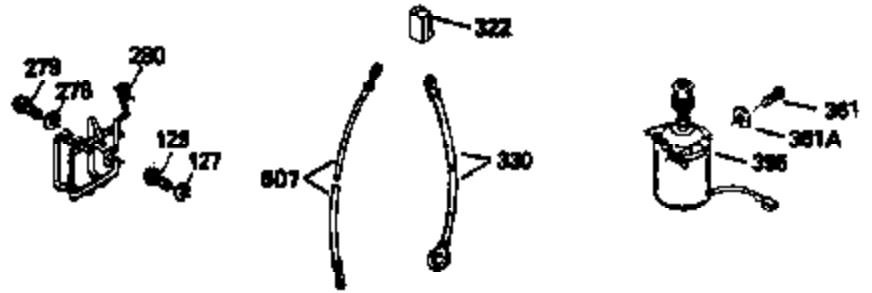

ILLUSTRATION SHOWS TYPICAL PARTS ONLY. ORDER BY PART NUMBER. PARTS NOT LISTED ARE SUPPLIED BY OEM.

VIEW 3 OF 3

Ref #	Part Number	Qty	Description
12A	36558	1	Breather Cover & Tube (Incl. 12B)
19	36281	1	Extension Spring
69	35261	1	* Mounting Flange Gasket
92	650815	1	Belleville Washer
127	650691	2	Washer
130A	650818	2	Screw, 5/16-18 x 1-1/2"
174A	651024	1	Heat Shield Stud 10-24 x 1-5/64"
182	6201	2	Screw, 1/4-28 x 7/8"
185	36544	1	Intake Pipe
186	34337	1	Governor Link
223	650451	2	Screw, 1/4-20 x 1"
238	650932	2	Screw, 10-32 x 49/64"
241	35797	1	Air Cleaner Collar
245	35066	1	Air Cleaner Filter
250	35986	1	Air Cleaner Cover
277	650988	2	Screw, 1/4-20 x 2-5/16"
279	30063	2	Screw, Torx T-30, 1/4-20 x 1/2"
280	36765	1	Heat Shield
370A	36261	1	Lubrication Decal
416	36085	1	Spark Arrestor Kit (Incl. 417)(Optional)
417	650760	1	Screw, 8-32 x 3/8" (Optional)