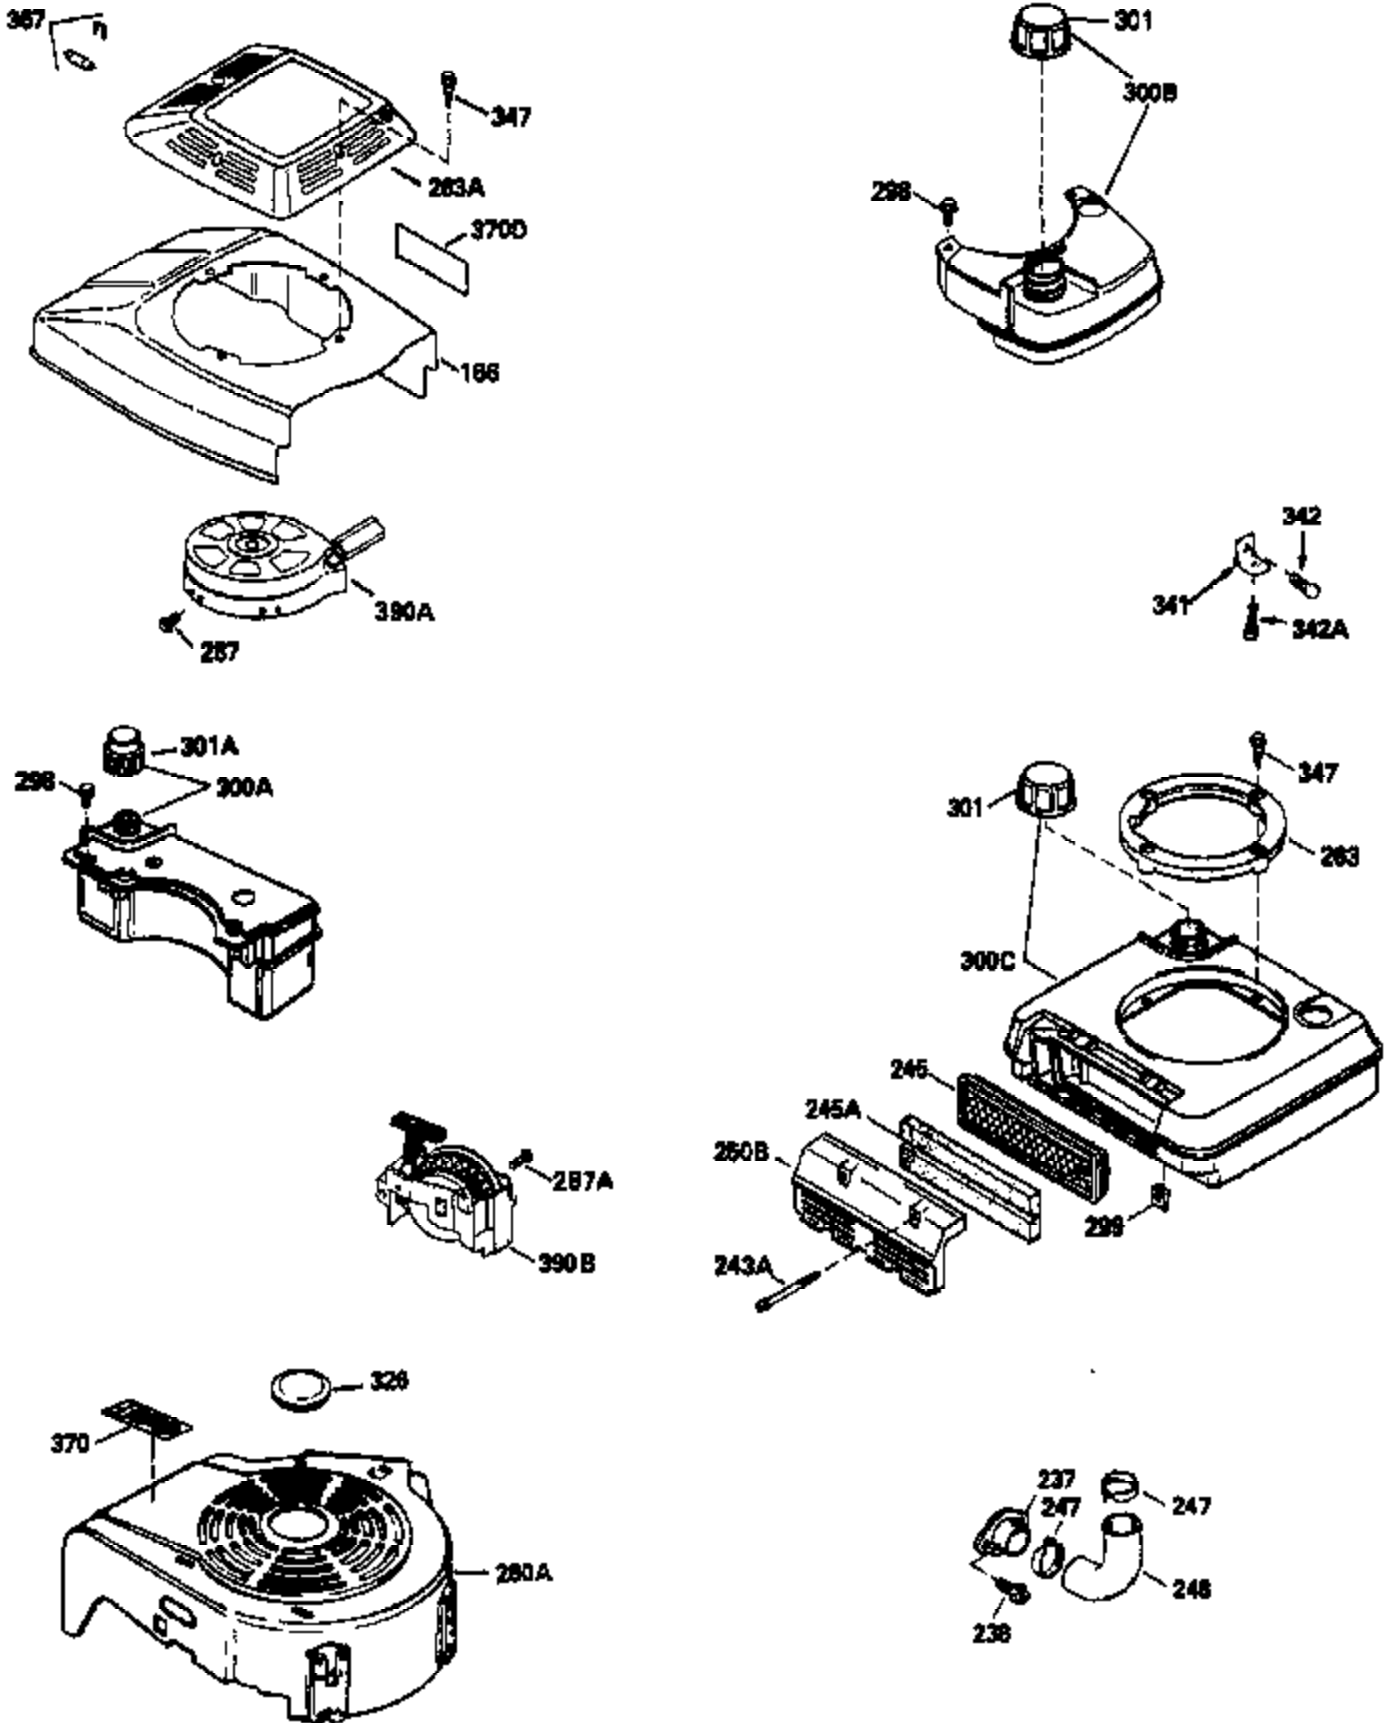

ILLUSTRATION SHOWS TYPICAL PARTS ONLY. ORDER BY PART NUMBER. PARTS NOT LISTED ARE SUPPLIED BY OEM.

VIEW 2 OF 3

Ref #	Part Number	Qty	Description
12A	36558	1	Breather Cover & Tube (Incl. 12B)
92	650815	1	Belleville Washer
130A	650818	2	Screw, 5/16-18 x 1-1/2"
166	36600	1	Engine Shroud
174A	651024	1	Heat Shield Stud 10-24 x 1-5/64"
238	650932	2	Screw, 10-32 x 49/64"
245	35066	1	Air Cleaner Filter
287	650926	2	Screw, 8-32 x 21/64"
301	36246	1	Fuel Cap
347	650898A	3	Screw, 10-32 x 27/32"
370A	36261	1	Lubrication Decal
390	590702	1	Rewind Starter (NOTE: This engine could have been built with 590739 starter. Refer to the design of the rope pulley strength ribs for part identification. Individual starter parts do not interchange. Refer to service bulletin 116).