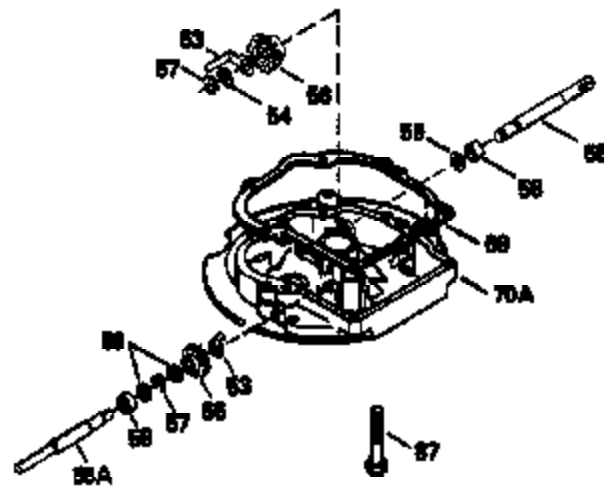

ILLUSTRATION SHOWS TYPICAL PARTS ONLY. ORDER BY PART NUMBER. PARTS NOT LISTED ARE SUPPLIED BY OEM.

VIEW 3 OF 3

Ref #	Part Number	Qty	Description
19	31386	1	Extension Spring
69	35261	1	* Mounting Flange Gasket
92	650815	1	Belleville Washer
182	6201	2	Screw, 1/4-28 x 7/8"
185	33004A	1	Intake Pipe (Incl. 224)
186	34337	1	Governor Link
191	36559	1	S.E. Brake Bracket (Incl. 195)
223	650451	2	Screw, 1/4-20 x 1"
225	35043	1	Carburetor Tube
227	35917	1	Air Cleaner Elbow Ass'y. (Incl. 238)
228	650826	1	Stud
229	650825	1	Nut 1/4-20
235	35533	1	Air Cleaner Elbow Fitting
238	650940	2	Screw, 10-32 x 3/4"
239A	34698A	1	Air Cleaner Gasket
245	34782	1	Air Cleaner Filter
245A	34783	1	Air Cleaner Filter
249	35536	1	Air Cleaner Cover Seal
250	35535	1	Air Cleaner Cover
251	650513	1	Wing Nut
275A	35125	1	Spark Arrestor Muffler (Incl. 277)(Optional)
276	33753	1	Locking Plate (Optional)
277	650988	2	Screw, 1/4-20 x 2-5/16"
277A	650795	2	Screw, 1/4-20 x 2-1/4" (Optional)
370A	36261	1	Lubrication Decal
370E	34704	1	Air Cleaner Decal