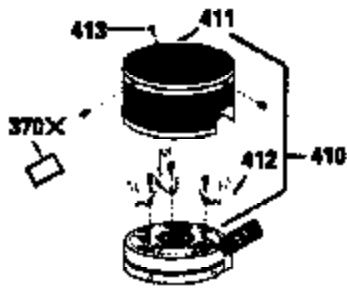

ILLUSTRATION SHOWS TYPICAL PARTS ONLY. ORDER BY PART NUMBER. PARTS NOT LISTED ARE SUPPLIED BY OEM.

VIEW 3 OF 3

Ref #	Part Number	Qty	Description
19	31386	1	Extension Spring
69	35261	1	* Mounting Flange Gasket
92	650815	1	Belleville Washer
182	6201	2	Screw, 1/4-28 x 7/8"
185	33004A	1	Intake Pipe (Incl. 224)
186	34337	1	Governor Link
191	36559	1	S.E. Brake Bracket (Incl. 195)
223	650451	2	Screw, 1/4-20 x 1"
225	35043	1	Carburetor Tube
227	35917	1	Air Cleaner Elbow Ass'y. (Incl. 238)
228	650826	1	Stud
229	650825	1	Nut 1/4-20
235	35533	1	Air Cleaner Elbow Fitting
238	650940	2	Screw, 10-32 x 3/4"
239A	34698A	1	Air Cleaner Gasket
245	34782	1	Air Cleaner Filter
245A	34783	1	Air Cleaner Filter
249	35536	1	Air Cleaner Cover Seal
250	35535	1	Air Cleaner Cover
251	650513	1	Wing Nut
275A	35125	1	Spark Arrestor Muffler (Incl. 277)(Optional)
276	33753	1	Locking Plate (Optional)
277	650988	2	Screw, 1/4-20 x 2-5/16"
277A	650795	2	Screw, 1/4-20 x 2-1/4" (Optional)
370A	36261	1	Lubrication Decal
370E	34704	1	Air Cleaner Decal