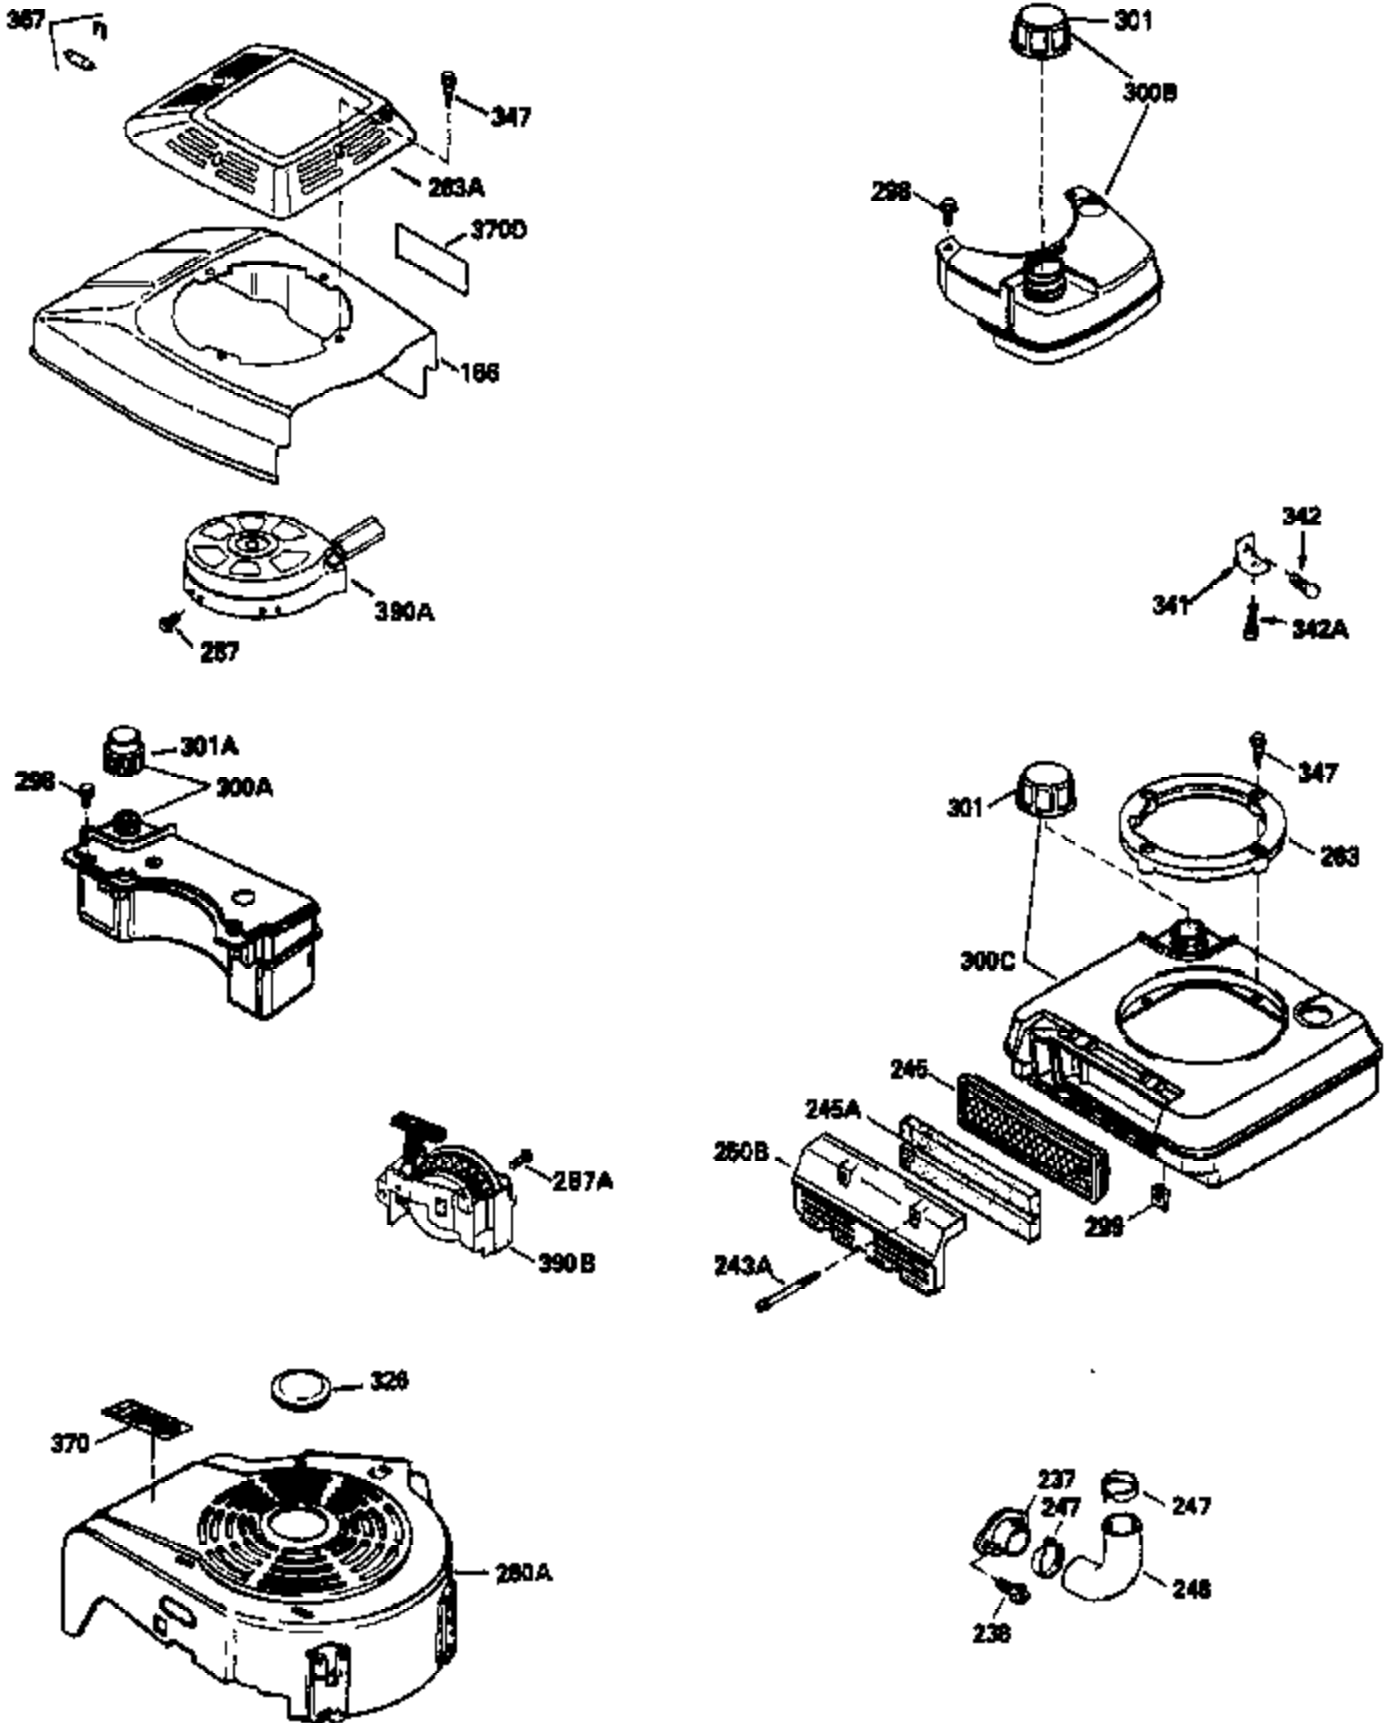

ILLUSTRATION SHOWS TYPICAL PARTS ONLY. ORDER BY PART NUMBER. PARTS NOT LISTED ARE SUPPLIED BY OEM.

VIEW 2 OF 3

Ref #	Part Number	Qty	Description
92	650815	1	Belleville Washer
191	36559	1	S.E. Brake Bracket (Incl. 195)
238	650940	2	Screw, 10-32 x 3/4"
245	34782	1	Air Cleaner Filter
245A	34783	1	Air Cleaner Filter
263	36214	1	Trim Ring
287	650926	2	Screw, 8-32 x 21/64"
298	28763	3	Screw, 10-32 x 35/64"
301	33032	1	Fuel Cap
341	34699	1	Air Cleaner Bracket
370	550223	1	Name Decal
370A	36261	1	Lubrication Decal
390	590694	1	Rewind Starter (NOTE: This engine could have been built with 590686 starter. Refer to the design of the air intake louvers for part identification. Individual starter parts do not interchange.)