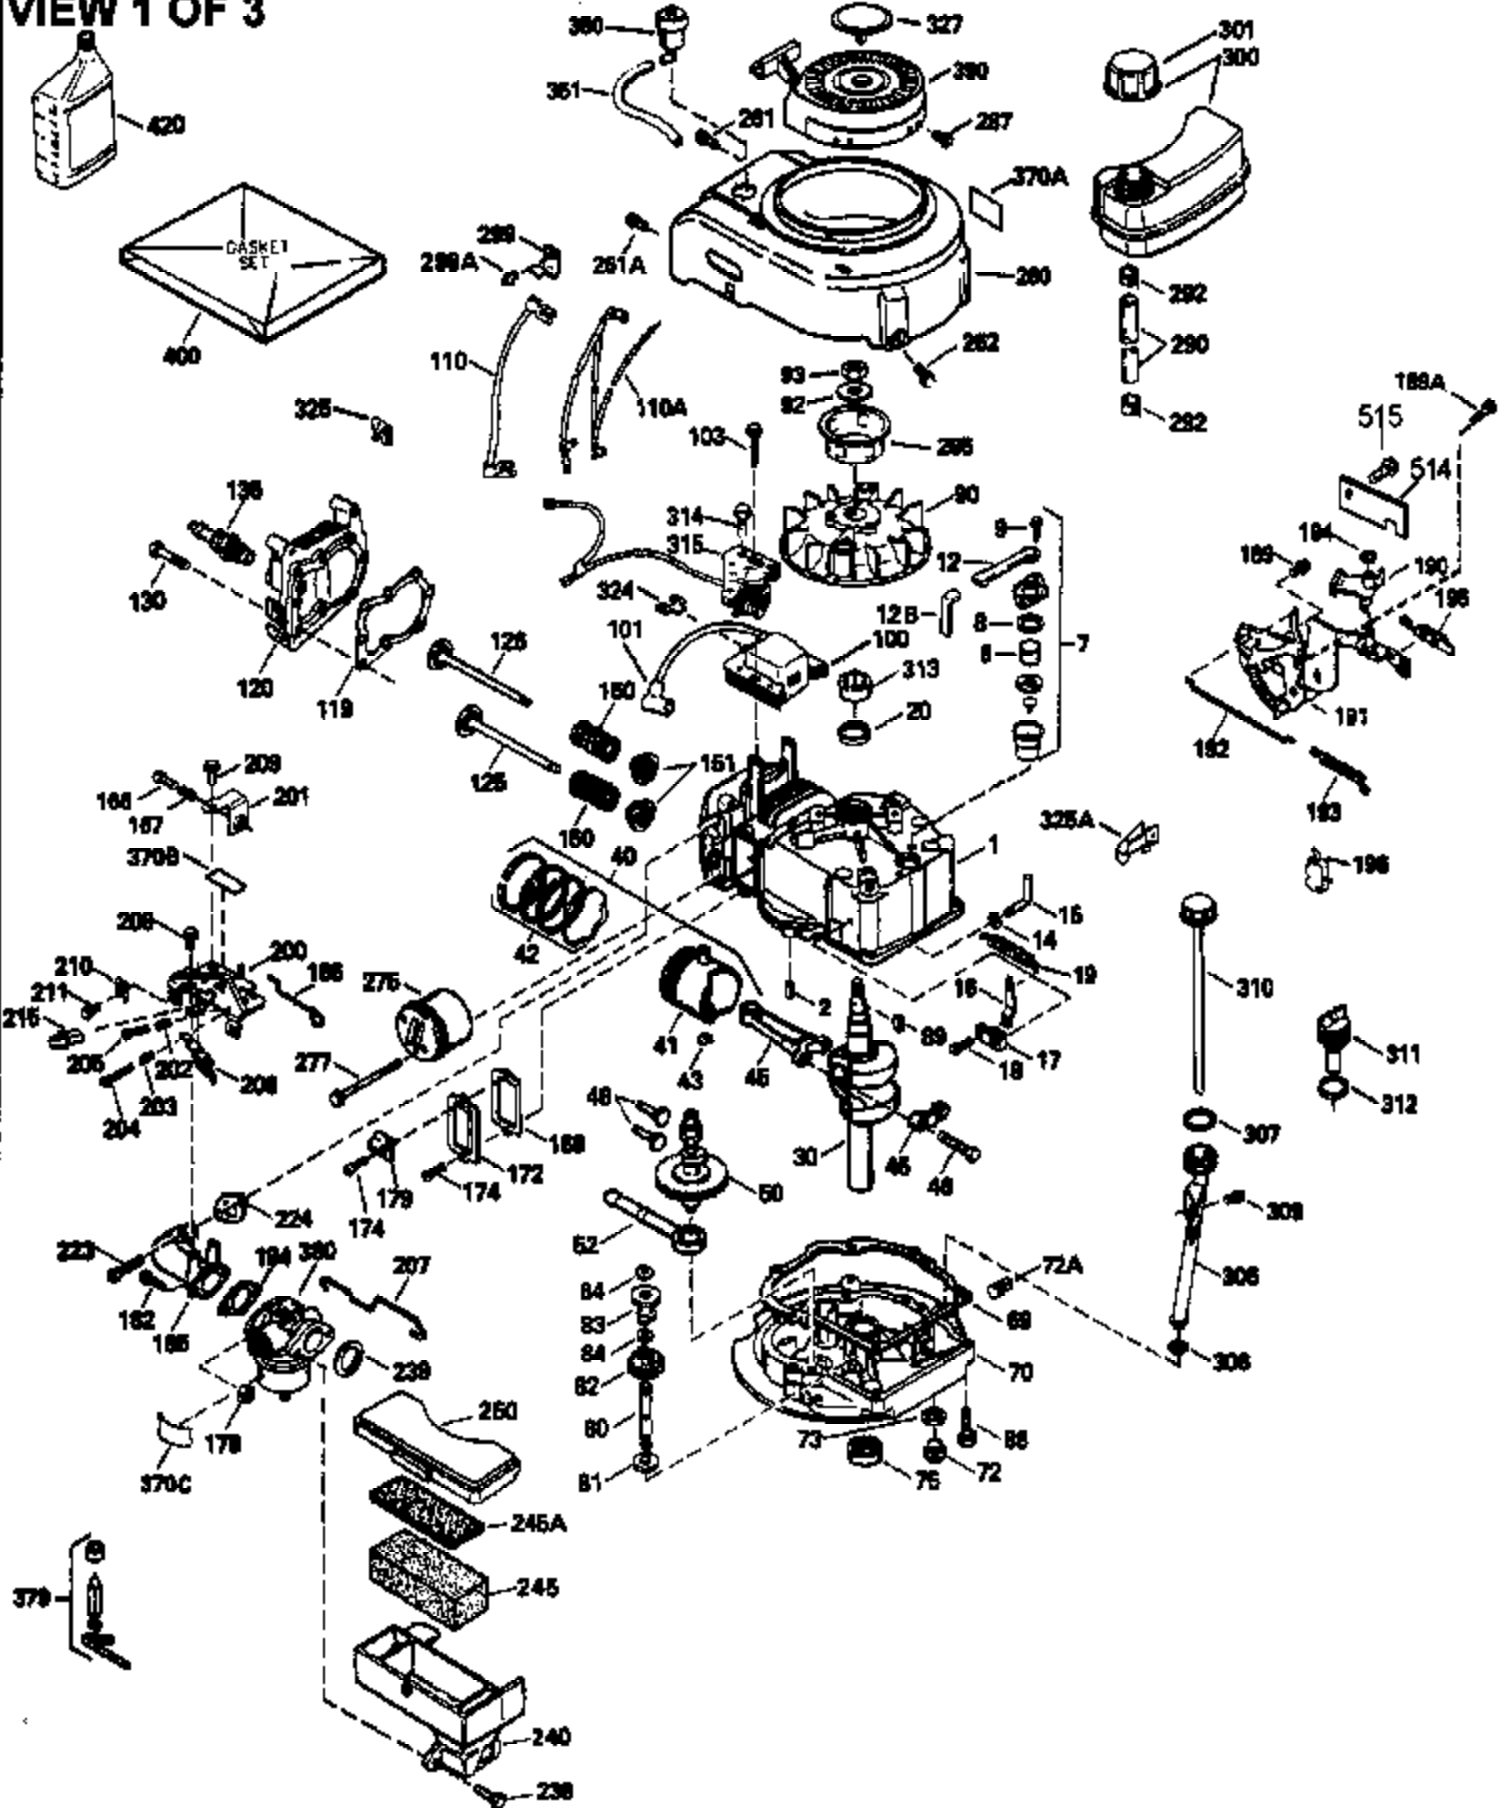

ILLUSTRATION SHOWS TYPICAL PARTS ONLY. ORDER BY PART NUMBER. PARTS NOT LISTED ARE SUPPLIED BY OEM.

VIEW 1 OF 3

Engine Parts List #1

Ref #	Part Number	Qty	Description
1	36478A	1	Cylinder (Incl. 2,7,20 & 125)
2	26727	2	Dowel Pin
6	33734	1	Breather Element
7	36557	1	Breather Body Ass'y. (Incl. 6 & 12)
12	36558	1	Breather Cover & Tube
14	28277	1	Washer
15	30589	1	Governor Rod (Incl. 14)
16	31383A	1	Governor Lever
17	31335	1	Governor Lever Clamp
18	650548	1	Screw, 8-32 x 5/16"
19	31386	1	Extension Spring
20	32600	1	Oil Seal
30	34570A	1	Crankshaft
40	36073	1	Piston, Pin & Ring Set (Std.)
40	36074	1	Piston, Pin & Ring Set (.010" OS)
40	36075	1	Piston, Pin & Ring Set (.020" OS)
41	36070	1	Piston & Pin Ass'y. (Std.) (Incl. 43)
41	36071	1	Piston & Pin Ass'y. (.010" OS) (Incl. 43)
41	36072	1	Piston & Pin Ass'y. (.020" OS) (Incl. 43)
42	36076	1	Ring Set (Std.)
42	36077	1	Ring Set (.010" OS)
42	36078	1	Ring Set (.020" OS)
43	20381	2	Piston Pin Retaining Ring
45	32875	1	Connecting Rod Ass'y. (Incl. 46)
46	32610A	2	Connecting Rod Bolt
48	27241	2	Valve Lifter
50	35992	1	Camshaft (MCR)
52	29914	1	Oil Pump Ass'y.
69	35261	1	* Mounting Flange Gasket
70	34311D	1	Mounting Flange (Incl. 72 thru 83)
72	36083	1	Oil Drain Plug
75	27897	1	Oil Seal
80	30574A	1	Governor Shaft
81	30590A	1	Washer
82	30591	1	Governor Gear Ass'y. (Incl. 81)
83	30588A	1	Governor Spool
86	650488	6	Screw, 1/4-20 x 1-1/4"
89	611004	1	Flywheel Key
90	611112	1	Flywheel
92	650815	1	Belleville Washer
93	650816	1	Flywheel Nut
100	34443A	1	Solid State Ignition
101	610118	1	Spark Plug Cover
103	651007	2	Screw, Torx T-15, 10-24 x 15/16"
110	34961	1	Ground Wire
110A	36230	1	Ground Wire
119	36477	1	* Cylinder Head Gasket
120	36476	1	Cylinder Head
125	36471	1	Exhaust Valve (Std.) (Incl. 151)
125	36472	1	Exhaust Valve (1/32" OS) (Incl. 151)
126	29314B	1	Intake Valve (Std.) (Incl. 151)
126	29315C	1	Intake Valve (1/32" OS) (Incl. 151)
130	6021A	8	Screw, 5/16-18 x 1-1/2"
135	35395	1	Resistor Spark Plug (RJ19LM)
150	35991	2	Valve Spring
151	31673	2	Valve Spring Cap
167	32924	1	Speed Adjusting Spring
168	650688	1	Screw, 10-32 x 1"