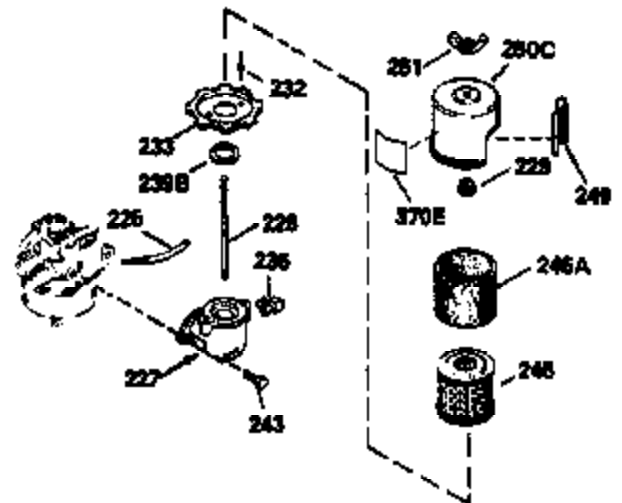

ILLUSTRATION SHOWS TYPICAL PARTS ONLY. ORDER BY PART NUMBER. PARTS NOT LISTED ARE SUPPLIED BY OEM.

VIEW 3 OF 3

Ref #	Part Number	Qty	Description
19	31386	1	Extension Spring
69	35261	1	* Mounting Flange Gasket
92	650815	1	Belleville Washer
182	6201	2	Screw, 1/4-28 x 7/8"
185	33004A	1	Intake Pipe (Incl. 224)
186	34337	1	Governor Link
191	36559	1	S.E. Brake Bracket (Incl. 195)
223	650451	2	Screw, 1/4-20 x 1"
225	35043	1	Carburetor Tube
227	35917	1	Air Cleaner Elbow Ass'y. (Incl. 238)
228	650826	1	Stud
229	650825	1	Nut 1/4-20
235	35533	1	Air Cleaner Elbow Fitting
238	650940	2	Screw, 10-32 x 3/4"
239A	34698A	1	Air Cleaner Gasket
245	34782	1	Air Cleaner Filter
245A	34783	1	Air Cleaner Filter
249	35536	1	Air Cleaner Cover Seal
250	35535	1	Air Cleaner Cover
251	650513	1	Wing Nut
275A	35125	1	Spark Arrestor Muffler (Incl. 277)(Optional)
276	33753	1	Locking Plate (Optional)
277	650988	2	Screw, 1/4-20 x 2-5/16"
277A	650795	2	Screw, 1/4-20 x 2-1/4" (Optional)
370A	36261	1	Lubrication Decal
370E	34704	1	Air Cleaner Decal