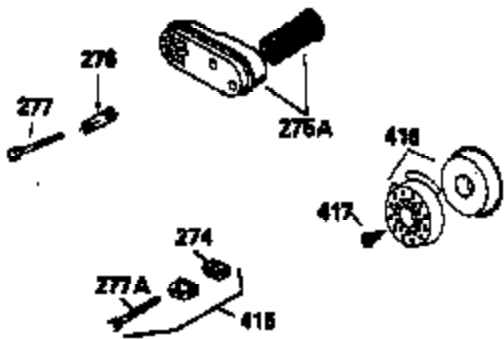

ILLUSTRATION SHOWS TYPICAL PARTS ONLY. ORDER BY PART NUMBER. PARTS NOT LISTED ARE SUPPLIED BY OEM.

VIEW 3 OF 3

Ref #	Part Number	Qty	Description
19	31386	1	Extension Spring
69	35261	1	* Mounting Flange Gasket
92	650815	1	Belleville Washer
182	6201	2	Screw, 1/4-28 x 7/8"
185	33004A	1	Intake Pipe (Incl. 224)
186	34337	1	Governor Link
191	36559	1	S.E. Brake Bracket (Incl. 195)
223	650451	2	Screw, 1/4-20 x 1"
225	35043	1	Carburetor Tube
227	35917	1	Air Cleaner Elbow Ass'y. (Incl. 238)
228	650826	1	Stud
229	650825	1	Nut 1/4-20
235	35533	1	Air Cleaner Elbow Fitting
238	650940	2	Screw, 10-32 x 3/4"
239A	34698A	1	Air Cleaner Gasket
245	34782	1	Air Cleaner Filter
245A	34783	1	Air Cleaner Filter
249	35536	1	Air Cleaner Cover Seal
250	35535	1	Air Cleaner Cover
251	650513	1	Wing Nut
275A	35125	1	Spark Arrestor Muffler (Incl. 277)(Optional)
276	33753	1	Locking Plate (Optional)
277	650988	2	Screw, 1/4-20 x 2-5/16"
277A	650795	2	Screw, 1/4-20 x 2-1/4" (Optional)
370A	36261	1	Lubrication Decal
370E	34704	1	Air Cleaner Decal