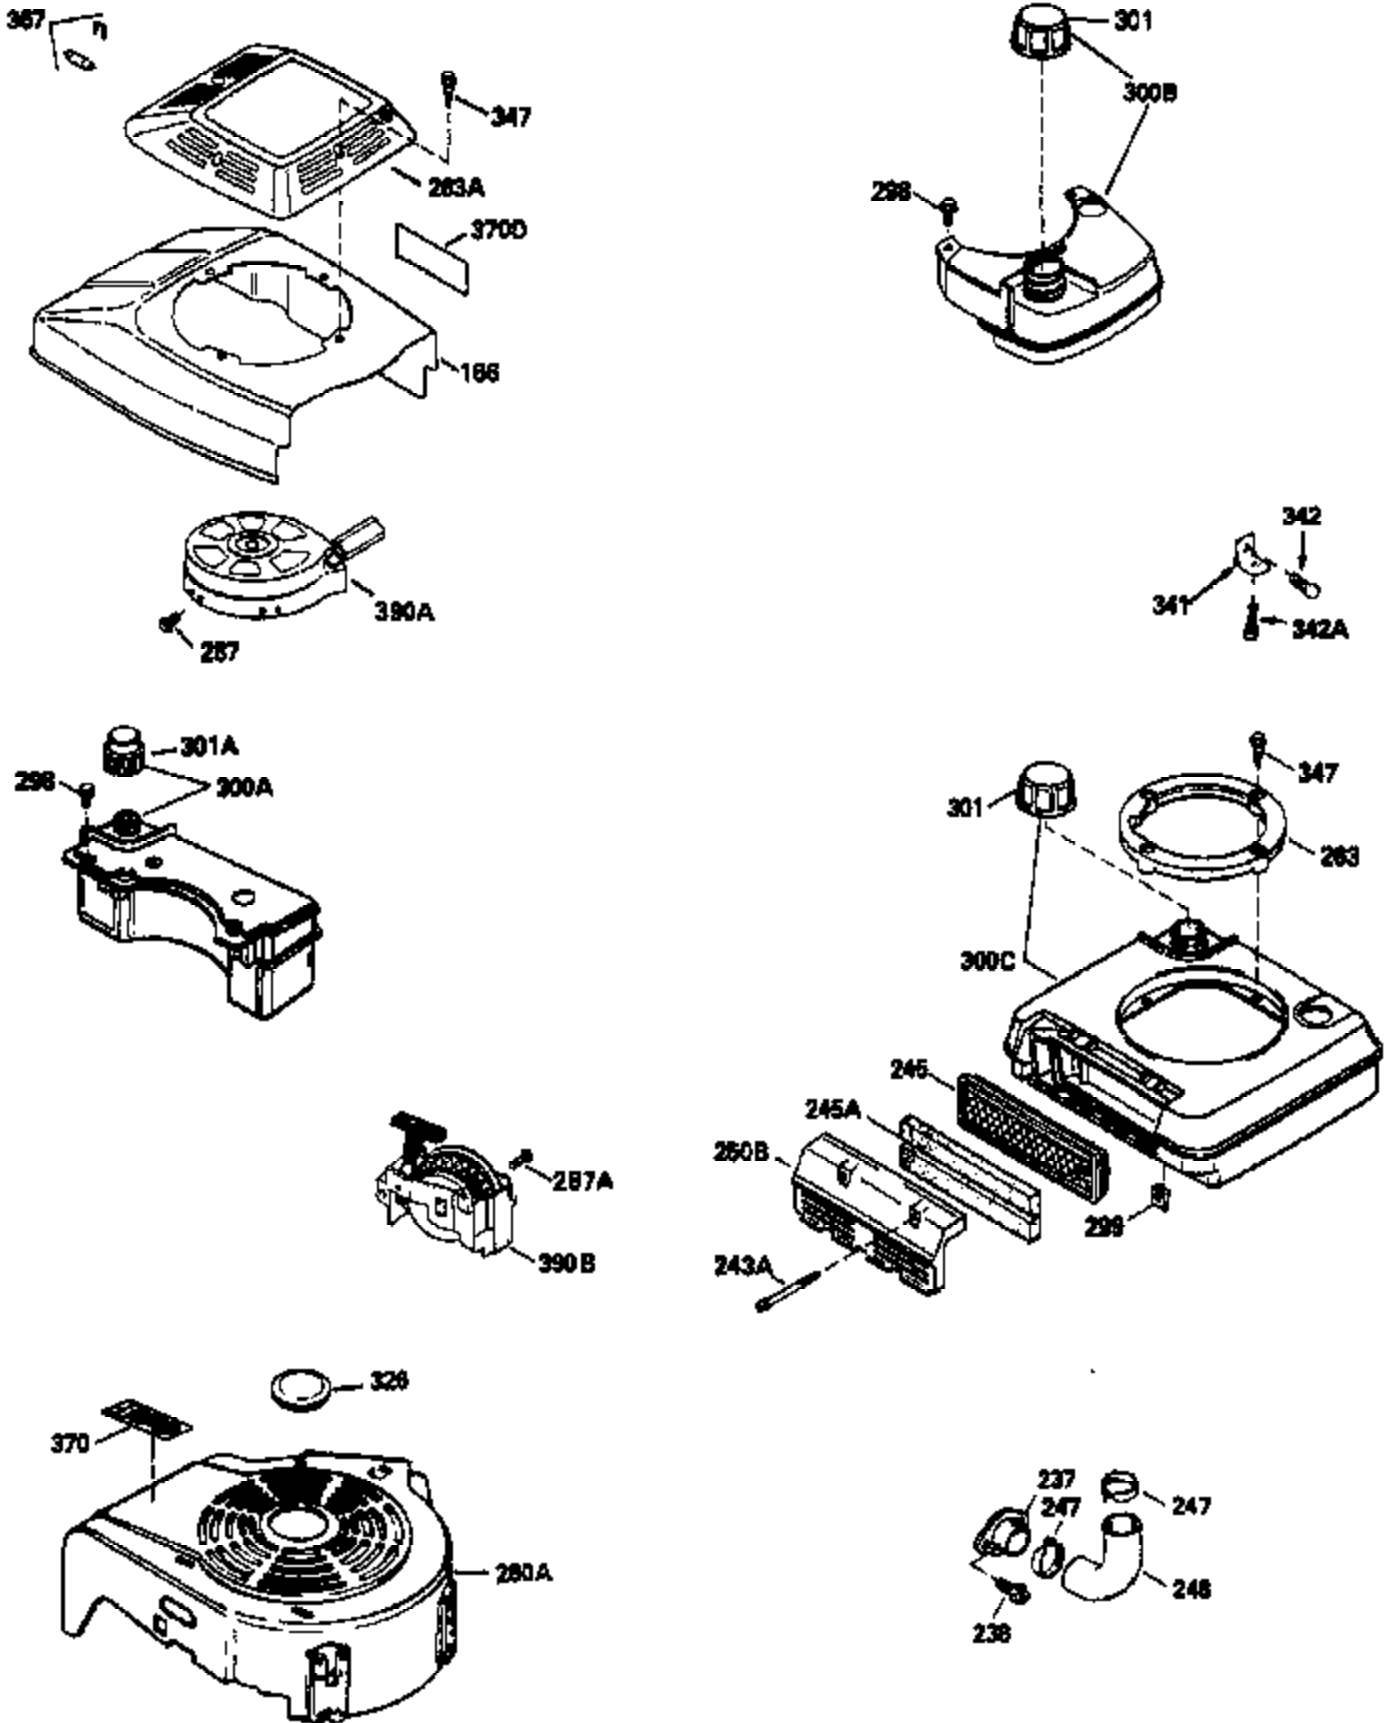

ILLUSTRATION SHOWS TYPICAL PARTS ONLY. ORDER BY PART NUMBER. PARTS NOT LISTED ARE SUPPLIED BY OEM.

VIEW 2 OF 3

Ref #	Part Number	Qty	Description
	RPMHigh		2650 to 2950
	RPMLow		0000
92	650815	1	Belleville Washer
191	35015B	1	S.E. Brake Bracket (Incl. 195)
214	650841	2	Washer
238	650806	2	Screw, 10-32 x 5/8"
245B	34927	1	Air Cleaner Filter
245	35604	1	Air Cleaner Filter
245A	35605	1	Air Cleaner Filter
287	650884	2	Screw, 8-32 x 1/2"
298	28763	3	Screw, 10-32 x 35/64"
301	35355	1	Fuel Cap
330A	34978	1	Wire Harness
357	34985	1	Starter Rope Retainer
370	34346	1	Lubrication Decal
390	590686	1	Rewind Starter