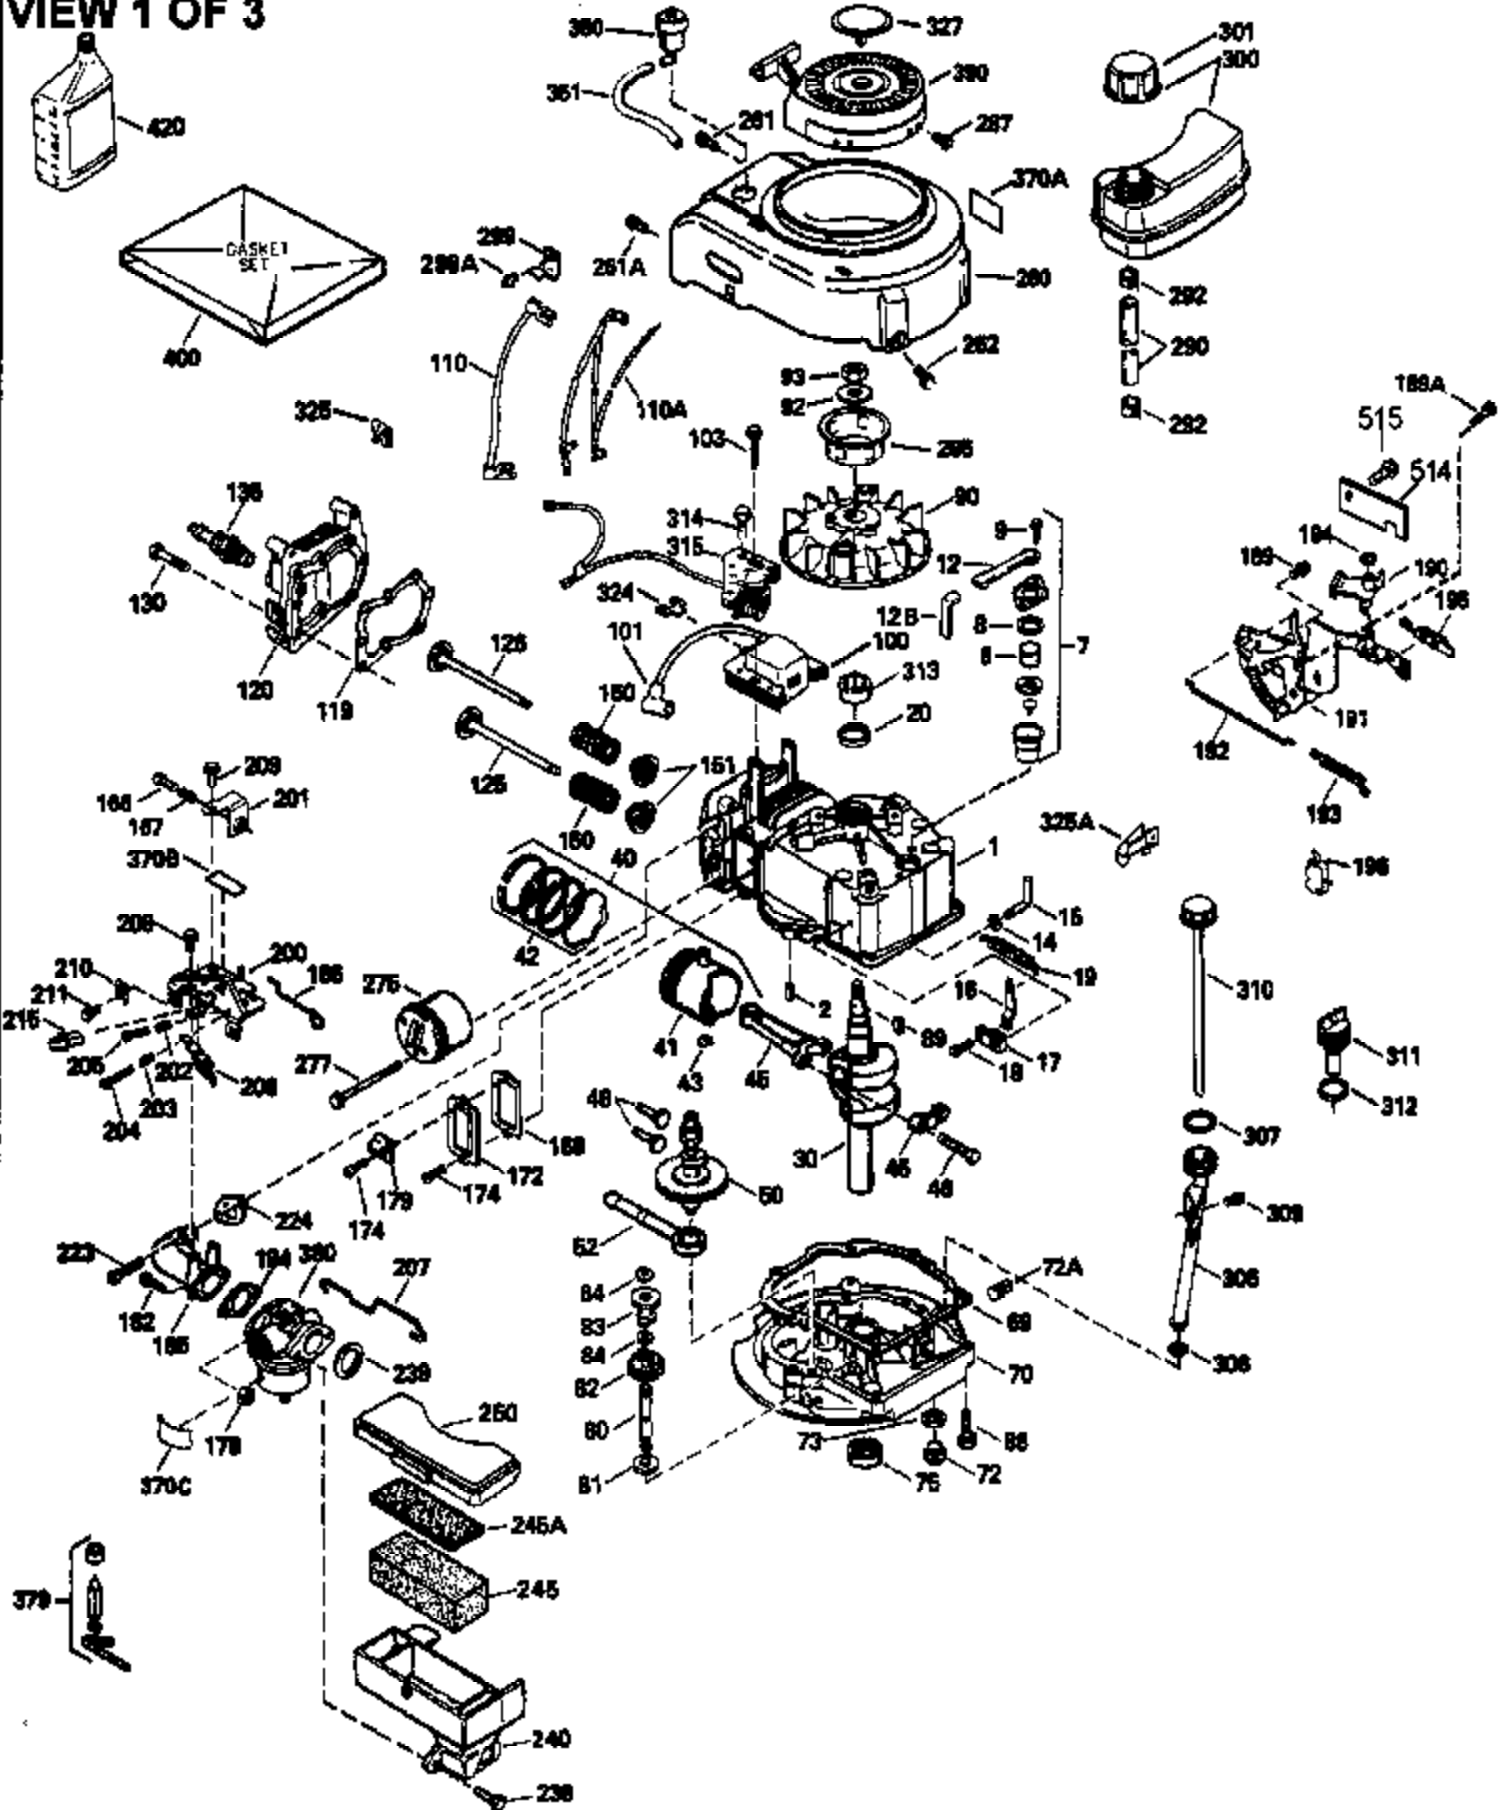

ILLUSTRATION SHOWS TYPICAL PARTS ONLY. ORDER BY PART NUMBER. PARTS NOT LISTED ARE SUPPLIED BY OEM.

VIEW 1 OF 3

Ref #	Part Number	Qty	Description
	RPMHigh		2650 to 2950
	RPMLow		0000
1	33968B	1	Cylinder (Incl. 2 & 20)
2	26727	2	Dowel Pin
6	33734	1	Breather Element
7	34214A	1	Breather Ass'y. (Incl. 6, 8, 9 & 12)
8	33735	1	* Breather Gasket
9	30200	2	Screw, 10-24 x 9/16"
12	33886	1	Breather Tube
14	28277	1	Washer
15	30589	1	Governor Rod (Incl. 14)
16	31383A	1	Governor Lever
17	31335	1	Governor Lever Clamp
18	650548	1	Screw, 8-32 x 5/16"
19	31361	1	Extension Spring
20	32600	1	Oil Seal
30	35838	1	Crankshaft
40	34535	1	Piston, Pin & Ring Set (Std.)
40	34536	1	Piston, Pin & Ring Set (.010" OS)
40	34537	1	Piston, Pin & Ring Set (.020" OS)
41	33562B	1	Piston & Pin Ass'y. (Std.) (Incl. 43)
41	33563B	1	Piston & Pin Ass'y. (.010" OS) (Incl. 43)
41	33564B	1	Piston & Pin Ass'y. (.020" OS) (Incl. 43)
42	33567	1	Ring Set (Std.)
42	33568	1	Ring Set (.010" OS)
42	33569	1	Ring Set (.020" OS)
43	20381	2	Piston Pin Retaining Ring
45	32875	1	Connecting Rod Ass'y. (Incl. 46)
46	32610A	2	Connecting Rod Bolt
48	27241	2	Valve Lifter
50	33553	1	Camshaft (MCR)
52	29914	1	Oil Pump Ass'y.
69	35261	1	* Mounting Flange Gasket
70	34311D	1	Mounting Flange (Incl. 72, 75 & 80)
72	36083	1	Oil Drain Plug
75	27897	1	Oil Seal
80	30574	1	Governor Shaft
81	30590A	1	Washer
82	30591	1	Governor Gear Ass'y. (Incl. 81)
83	30588A	1	Governor Spool
84	29193	2	Retaining Ring
86	650488	6	Screw, 1/4-20 x 1-1/4"
89	611004	1	Flywheel Key
90	611150	1	Flywheel
92	650815	1	Belleville Washer
93	650816	1	Flywheel Nut
100	34443A	1	Solid State Ignition
101	610118	1	Spark Plug Cover
103	650814	2	Screw, Torx T-15, 10-24 x 1"
110	34961	1	Ground Wire
119	36229	1	Cylinder Head Gasket
120	34342	1	Cylinder Head
125	29313C	1	Exhaust Valve (Std.) (Incl. 151)
125	29315C	1	Exhaust Valve (1/32" OS) (Incl. 151)
126	29314B	1	Intake Valve (Std.) (Incl. 151)
126	29315C	1	Intake Valve (1/32" OS) (Incl. 151)
130	6021A	6	Screw, 5/16-18 x 1-1/2"
135	35395	1	Resistor Spark Plug (RJ19LM)