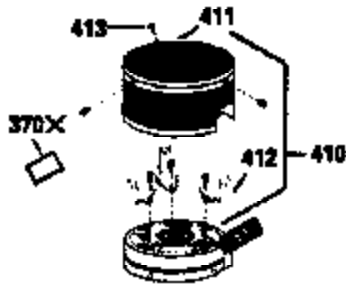

ILLUSTRATION SHOWS TYPICAL PARTS ONLY. ORDER BY PART NUMBER. PARTS NOT LISTED ARE SUPPLIED BY OEM.

**VIEW 2 OF 3**

Ref #	Part Number	Qty	Description
	RPMHigh		2650 to 2950
	RPMLow		0000
92	650815	1	Belleville Washer
191	35015B	1	S.E. Brake Bracket (Incl. 195)
214	650841	2	Washer
238	650806	2	Screw, 10-32 x 5/8"
245B	34927	1	Air Cleaner Filter
245	35604	1	Air Cleaner Filter
245A	35605	1	Air Cleaner Filter
287	650884	2	Screw, 8-32 x 1/2"
298	28763	3	Screw, 10-32 x 35/64"
301	35355	1	Fuel Cap
330A	34978	1	Wire Harness
357	34985	1	Starter Rope Retainer
370	34346	1	Lubrication Decal
390	590686	1	Rewind Starter

ILLUSTRATION SHOWS TYPICAL PARTS ONLY. ORDER BY PART NUMBER. PARTS NOT LISTED ARE SUPPLIED BY OEM.

**VIEW 3 OF 3**

Ref #	Part Number	Qty	Description
	RPMHigh		2650 to 2950
	RPMLow		0000
19	31361	1	Extension Spring
69	35261	1	* Mounting Flange Gasket
92	650815	1	Belleville Washer
127	650691	2	Washer
129	650818	2	Screw, 5/16-18 x 1-1/2"
182	6201	2	Screw, 1/4-28 x 7/8"
185	31384A	1	Intake Pipe (Incl. 224)
186	32653	1	Governor Link
191	35015B	1	S.E. Brake Bracket (Incl. 195)
214	650841	2	Washer
216	33086	1	R.P.M. Adjusting Lever
223	650451	2	Screw, 1/4-20 x 1"
238	650806	2	Screw, 10-32 x 5/8"
245	35604	1	Air Cleaner Filter
245B	34927	1	Air Cleaner Filter
245A	35605	1	Air Cleaner Filter
250	35665	1	Air Cleaner Cover
276	33753	1	Locking Plate
277	650795	2	Screw, 1/4-20 x 2-1/4"
322	34977	1	Connector Body
330A	34978	1	Wire Harness
330	34970	1	Wire Harness
357	34985	1	Starter Rope Retainer