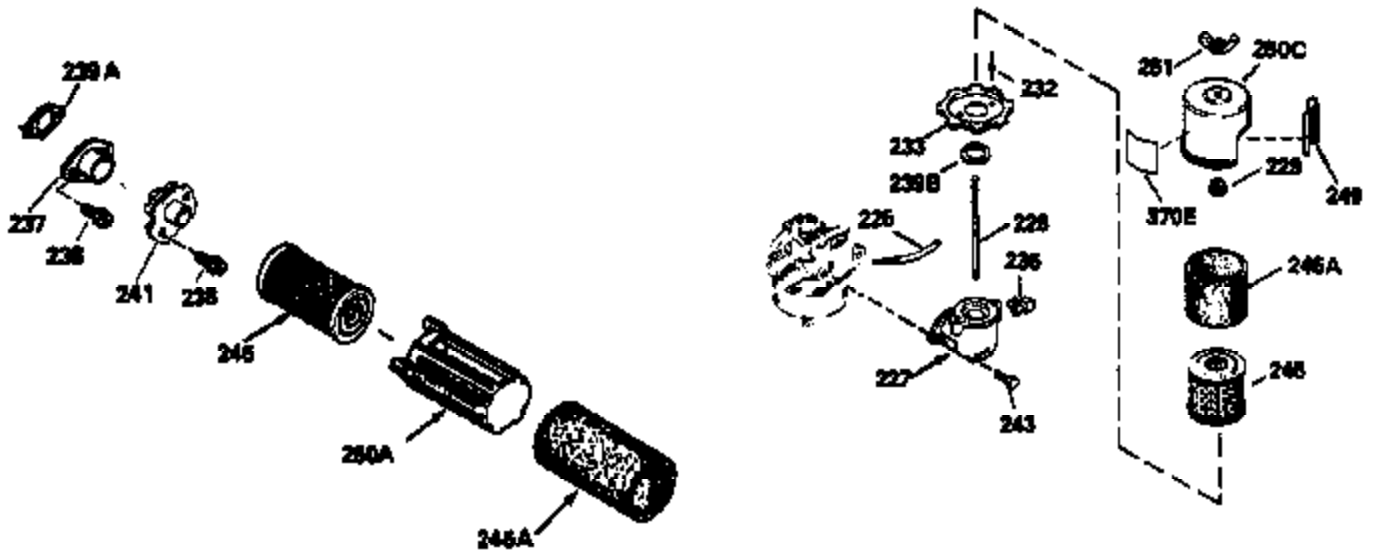

Ref #	Part Number	Qty	Description
400	35997	1	* Gasket Set (Incl. items marked PK i n notes) Incl. part #'s 26756 (1), 27234A (1), 33554A (1), 33735 (1), 34265 (1), 34338 (1), 34690A (1), 35261 (1)
420	730225	1	SAE 30 4-Cycle Engine Oil (Quart)

ILLUSTRATION SHOWS TYPICAL PARTS ONLY. ORDER BY PART NUMBER. PARTS NOT LISTED ARE SUPPLIED BY OEM.

**VIEW 2 OF 3**

Ref #	Part Number	Qty	Description
	RPMHigh		2650 to 2950
	RPMLow		0000
92	650815	1	Belleville Washer
191	35015B	1	S.E. Brake Bracket (Incl. 195)
214	650841	2	Washer
238	650806	2	Screw, 10-32 x 5/8"
245B	34927	1	Air Cleaner Filter
245	35604	1	Air Cleaner Filter
245A	35605	1	Air Cleaner Filter
287	650884	2	Screw, 8-32 x 1/2"
298	28763	3	Screw, 10-32 x 35/64"
301	35355	1	Fuel Cap
330A	34978	1	Wire Harness
357	34985	1	Starter Rope Retainer
370	34346	1	Lubrication Decal
390	590686	1	Rewind Starter

ILLUSTRATION SHOWS TYPICAL PARTS ONLY. ORDER BY PART NUMBER. PARTS NOT LISTED ARE SUPPLIED BY OEM.

**VIEW 3 OF 3**

Ref #	Part Number	Qty	Description
	RPMHigh		2650 to 2950
	RPMLow		0000
19	31361	1	Extension Spring
69	35261	1	* Mounting Flange Gasket
92	650815	1	Belleville Washer
127	650691	2	Washer
129	650818	2	Screw, 5/16-18 x 1-1/2"
182	6201	2	Screw, 1/4-28 x 7/8"
185	31384A	1	Intake Pipe (Incl. 224)
186	32653	1	Governor Link
191	35015B	1	S.E. Brake Bracket (Incl. 195)
214	650841	2	Washer
216	33086	1	R.P.M. Adjusting Lever
223	650451	2	Screw, 1/4-20 x 1"
238	650806	2	Screw, 10-32 x 5/8"
245	35604	1	Air Cleaner Filter
245B	34927	1	Air Cleaner Filter
245A	35605	1	Air Cleaner Filter
250	35665	1	Air Cleaner Cover
276	33753	1	Locking Plate
277	650795	2	Screw, 1/4-20 x 2-1/4"
322	34977	1	Connector Body
330A	34978	1	Wire Harness
330	34970	1	Wire Harness
357	34985	1	Starter Rope Retainer