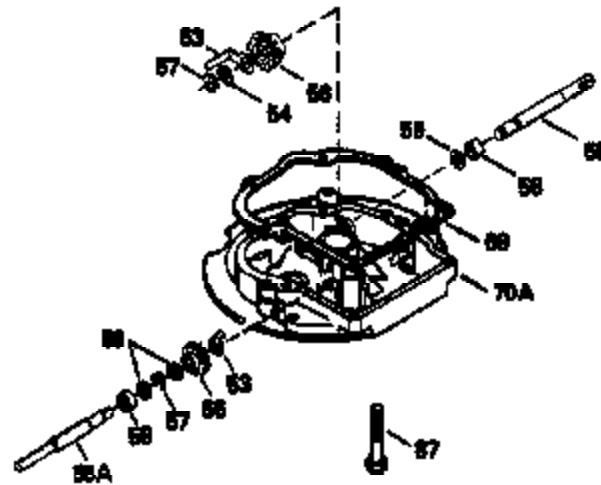

ILLUSTRATION SHOWS TYPICAL PARTS ONLY. ORDER BY PART NUMBER. PARTS NOT LISTED ARE SUPPLIED BY OEM.

**VIEW 2 OF 3**

Ref #	Part Number	Qty	Description
	RPMHigh		2650 to 2950
	RPMLow		0000
92	650815	1	Belleville Washer
191	35015B	1	S.E. Brake Bracket (Incl. 195)
214	650841	2	Washer
238	650806	2	Screw, 10-32 x 5/8"
245B	34927	1	Air Cleaner Filter
245	35604	1	Air Cleaner Filter
245A	35605	1	Air Cleaner Filter
287	650884	2	Screw, 8-32 x 1/2"
298	28763	3	Screw, 10-32 x 35/64"
301	35355	1	Fuel Cap
330A	34978	1	Wire Harness
357	34985	1	Starter Rope Retainer
370	34346	1	Lubrication Decal
390	590686	1	Rewind Starter

ILLUSTRATION SHOWS TYPICAL PARTS ONLY. ORDER BY PART NUMBER. PARTS NOT LISTED ARE SUPPLIED BY OEM.

**VIEW 3 OF 3**

Ref #	Part Number	Qty	Description
	RPMHigh		2650 to 2950
	RPMLow		0000
19	31361	1	Extension Spring
69	35261	1	* Mounting Flange Gasket
92	650815	1	Belleville Washer
127	650691	2	Washer
129	650818	2	Screw, 5/16-18 x 1-1/2"
182	6201	2	Screw, 1/4-28 x 7/8"
185	31384A	1	Intake Pipe (Incl. 224)
186	32653	1	Governor Link
191	35015B	1	S.E. Brake Bracket (Incl. 195)
214	650841	2	Washer
216	33086	1	R.P.M. Adjusting Lever
223	650451	2	Screw, 1/4-20 x 1"
238	650806	2	Screw, 10-32 x 5/8"
245	35604	1	Air Cleaner Filter
245B	34927	1	Air Cleaner Filter
245A	35605	1	Air Cleaner Filter
250	35665	1	Air Cleaner Cover
276	33753	1	Locking Plate
277	650795	2	Screw, 1/4-20 x 2-1/4"
322	34977	1	Connector Body
330A	34978	1	Wire Harness
330	34970	1	Wire Harness
357	34985	1	Starter Rope Retainer