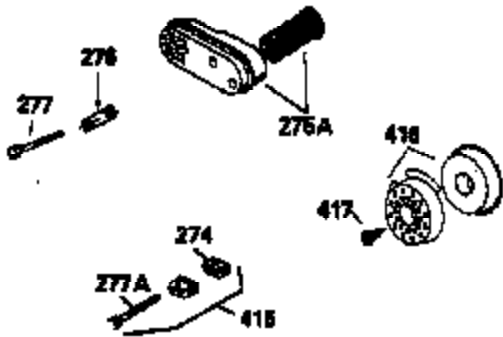

ILLUSTRATION SHOWS TYPICAL PARTS ONLY. ORDER BY PART NUMBER. PARTS NOT LISTED ARE SUPPLIED BY OEM.

**VIEW 2 OF 3**

Ref #	Part Number	Qty	Description
	RPMHigh		2650 to 2950
	RPMLow		0000
92	650815	1	Belleville Washer
191	35015B	1	S.E. Brake Bracket (Incl. 195)
214	650841	2	Washer
238	650806	2	Screw, 10-32 x 5/8"
245B	34927	1	Air Cleaner Filter
245	35604	1	Air Cleaner Filter
245A	35605	1	Air Cleaner Filter
287	650884	2	Screw, 8-32 x 1/2"
298	28763	3	Screw, 10-32 x 35/64"
301	35355	1	Fuel Cap
330A	34978	1	Wire Harness
357	34985	1	Starter Rope Retainer
370	34346	1	Lubrication Decal
390	590686	1	Rewind Starter

ILLUSTRATION SHOWS TYPICAL PARTS ONLY. ORDER BY PART NUMBER. PARTS NOT LISTED ARE SUPPLIED BY OEM.

**VIEW 3 OF 3**

Ref #	Part Number	Qty	Description
	RPMHigh		2650 to 2950
	RPMLow		0000
19	31361	1	Extension Spring
69	35261	1	* Mounting Flange Gasket
92	650815	1	Belleville Washer
127	650691	2	Washer
129	650818	2	Screw, 5/16-18 x 1-1/2"
182	6201	2	Screw, 1/4-28 x 7/8"
185	31384A	1	Intake Pipe (Incl. 224)
186	32653	1	Governor Link
191	35015B	1	S.E. Brake Bracket (Incl. 195)
214	650841	2	Washer
216	33086	1	R.P.M. Adjusting Lever
223	650451	2	Screw, 1/4-20 x 1"
238	650806	2	Screw, 10-32 x 5/8"
245	35604	1	Air Cleaner Filter
245B	34927	1	Air Cleaner Filter
245A	35605	1	Air Cleaner Filter
250	35665	1	Air Cleaner Cover
276	33753	1	Locking Plate
277	650795	2	Screw, 1/4-20 x 2-1/4"
322	34977	1	Connector Body
330A	34978	1	Wire Harness
330	34970	1	Wire Harness
357	34985	1	Starter Rope Retainer