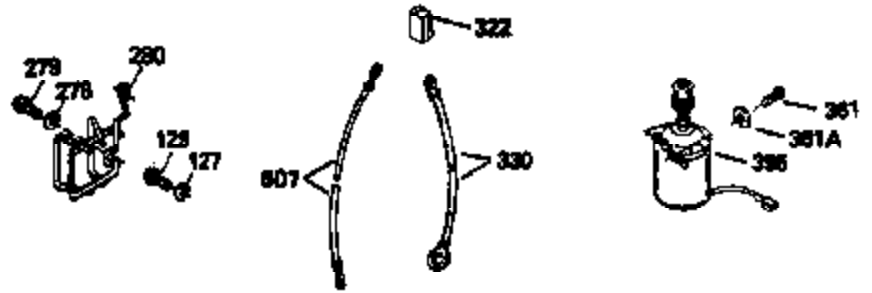

Ref #	Part Number	Qty	Description
400	35997	1	* Gasket Set (Incl. items marked PK i n notes) Incl. part #'s 26756 (1), 27234A (1), 33554A (1), 33735 (1), 34265 (1), 34338 (1), 34690A (1), 35261 (1)
420	730225	1	SAE 30 4-Cycle Engine Oil (Quart)

ILLUSTRATION SHOWS TYPICAL PARTS ONLY. ORDER BY PART NUMBER. PARTS NOT LISTED ARE SUPPLIED BY OEM.

**VIEW 2 OF 3**

Ref #	Part Number	Qty	Description
	RPMHigh		2650 to 2950
	RPMLow		0000
92	650815	1	Belleville Washer
191	35015B	1	S.E. Brake Bracket (Incl. 195)
214	650841	2	Washer
238	650806	2	Screw, 10-32 x 5/8"
245B	34927	1	Air Cleaner Filter
245	35604	1	Air Cleaner Filter
245A	35605	1	Air Cleaner Filter
287	650884	2	Screw, 8-32 x 1/2"
298	28763	3	Screw, 10-32 x 35/64"
301	35355	1	Fuel Cap
330A	34978	1	Wire Harness
357	34985	1	Starter Rope Retainer
370	34346	1	Lubrication Decal
390	590686	1	Rewind Starter

ILLUSTRATION SHOWS TYPICAL PARTS ONLY. ORDER BY PART NUMBER. PARTS NOT LISTED ARE SUPPLIED BY OEM.

**VIEW 3 OF 3**

Ref #	Part Number	Qty	Description
	RPMHigh		2650 to 2950
	RPMLow		0000
19	31361	1	Extension Spring
69	35261	1	* Mounting Flange Gasket
92	650815	1	Belleville Washer
127	650691	2	Washer
129	650818	2	Screw, 5/16-18 x 1-1/2"
182	6201	2	Screw, 1/4-28 x 7/8"
185	31384A	1	Intake Pipe (Incl. 224)
186	32653	1	Governor Link
191	35015B	1	S.E. Brake Bracket (Incl. 195)
214	650841	2	Washer
216	33086	1	R.P.M. Adjusting Lever
223	650451	2	Screw, 1/4-20 x 1"
238	650806	2	Screw, 10-32 x 5/8"
245	35604	1	Air Cleaner Filter
245B	34927	1	Air Cleaner Filter
245A	35605	1	Air Cleaner Filter
250	35665	1	Air Cleaner Cover
276	33753	1	Locking Plate
277	650795	2	Screw, 1/4-20 x 2-1/4"
322	34977	1	Connector Body
330A	34978	1	Wire Harness
330	34970	1	Wire Harness
357	34985	1	Starter Rope Retainer