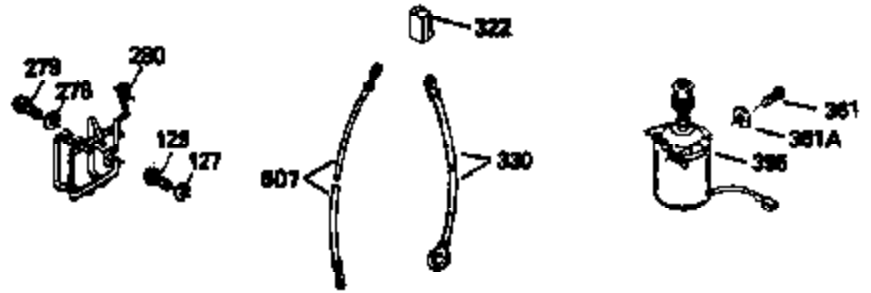

ILLUSTRATION SHOWS TYPICAL PARTS ONLY. ORDER BY PART NUMBER. PARTS NOT LISTED ARE SUPPLIED BY OEM.

VIEW 3 OF 3

Ref #	Part Number	Qty	Description
	RPMHigh		3000 to 3300
	RPMLow		2000 to 2300
19	31361	1	Extension Spring
69	35261	1	* Mounting Flange Gasket
92	650815	1	Belleville Washer
182	6201	2	Screw, 1/4-28 x 7/8"
185	31384A	1	Intake Pipe (Incl. 224)
186	34337	1	Governor Link
191	35040B	1	S.E. Brake Bracket (Incl. 195)
223	650451	2	Screw, 1/4-20 x 1"
238	650806	2	Screw, 10-32 x 5/8"
245	34340	1	Air Cleaner Filter
250	36213	1	Air Cleaner Cover
276	35994	1	Locking Plate
277	650957	2	Screw, 1/4-20 x 2-31/32"
370A	36260	1	Primer Decal