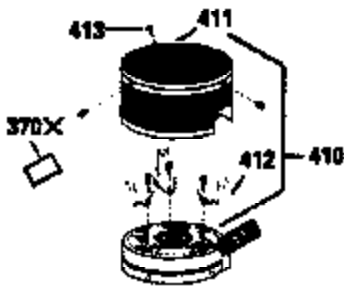

ILLUSTRATION SHOWS TYPICAL PARTS ONLY. ORDER BY PART NUMBER. PARTS NOT LISTED ARE SUPPLIED BY OEM.

VIEW 3 OF 3

Ref #	Part Number	Qty	Description
	RPMHigh		3000 to 3300
	RPMLow		2000 to 2300
19	31361	1	Extension Spring
69	35261	1	* Mounting Flange Gasket
92	650815	1	Belleville Washer
182	6201	2	Screw, 1/4-28 x 7/8"
185	31384A	1	Intake Pipe (Incl. 224)
186	34337	1	Governor Link
191	35040B	1	S.E. Brake Bracket (Incl. 195)
223	650451	2	Screw, 1/4-20 x 1"
238	650806	2	Screw, 10-32 x 5/8"
245	34340	1	Air Cleaner Filter
250	36213	1	Air Cleaner Cover
276	35994	1	Locking Plate
277	650957	2	Screw, 1/4-20 x 2-31/32"
370A	36260	1	Primer Decal