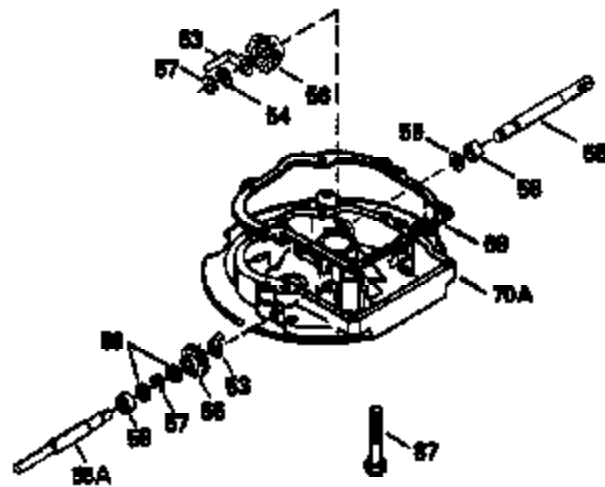

ILLUSTRATION SHOWS TYPICAL PARTS ONLY. ORDER BY PART NUMBER. PARTS NOT LISTED ARE SUPPLIED BY OEM.

VIEW 3 OF 3

Ref #	Part Number	Qty	Description
	RPMHigh		3000 to 3300
	RPMLow		2000 to 2300
19	31361	1	Extension Spring
69	35261	1	* Mounting Flange Gasket
92	650815	1	Belleville Washer
182	6201	2	Screw, 1/4-28 x 7/8"
185	31384A	1	Intake Pipe (Incl. 224)
186	34337	1	Governor Link
191	35040B	1	S.E. Brake Bracket (Incl. 195)
223	650451	2	Screw, 1/4-20 x 1"
238	650806	2	Screw, 10-32 x 5/8"
245	34340	1	Air Cleaner Filter
250	36213	1	Air Cleaner Cover
276	35994	1	Locking Plate
277	650957	2	Screw, 1/4-20 x 2-31/32"
370A	36260	1	Primer Decal