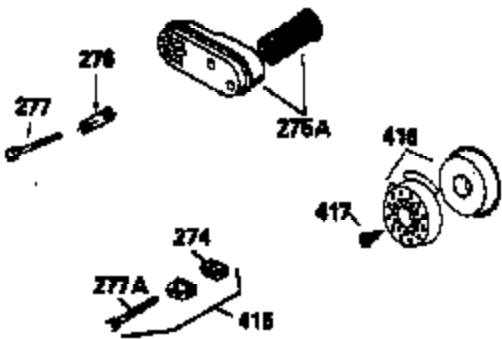

ILLUSTRATION SHOWS TYPICAL PARTS ONLY. ORDER BY PART NUMBER. PARTS NOT LISTED ARE SUPPLIED BY OEM.

VIEW 3 OF 3

Ref #	Part Number	Qty	Description
	RPMHigh		3000 to 3300
	RPMLow		2000 to 2300
19	31361	1	Extension Spring
69	35261	1	* Mounting Flange Gasket
92	650815	1	Belleville Washer
182	6201	2	Screw, 1/4-28 x 7/8"
185	31384A	1	Intake Pipe (Incl. 224)
186	34337	1	Governor Link
191	35040B	1	S.E. Brake Bracket (Incl. 195)
223	650451	2	Screw, 1/4-20 x 1"
238	650806	2	Screw, 10-32 x 5/8"
245	34340	1	Air Cleaner Filter
250	36213	1	Air Cleaner Cover
276	35994	1	Locking Plate
277	650957	2	Screw, 1/4-20 x 2-31/32"
370A	36260	1	Primer Decal