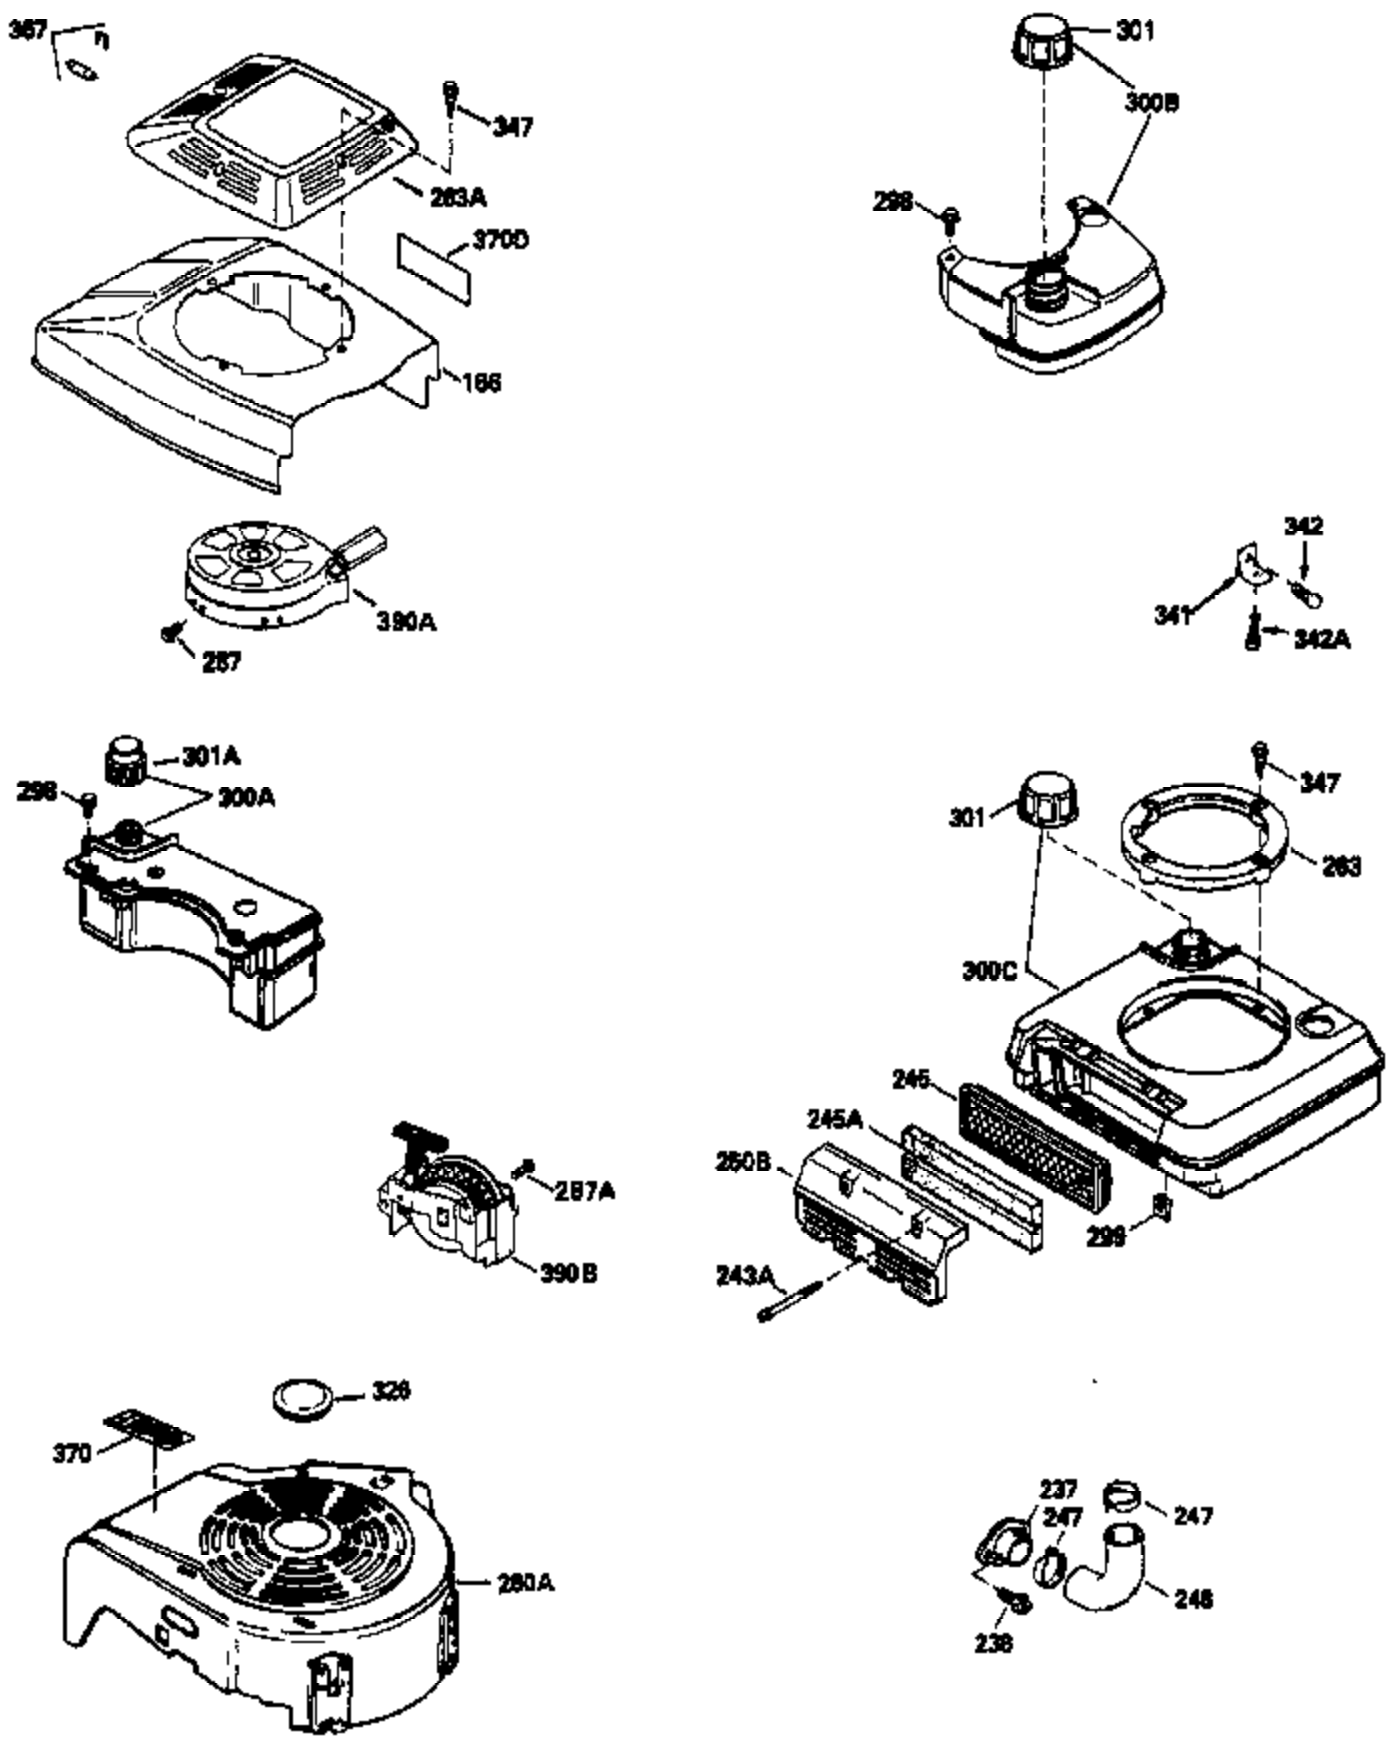

ILLUSTRATION SHOWS TYPICAL PARTS ONLY. ORDER BY PART NUMBER. PARTS NOT LISTED ARE SUPPLIED BY OEM.
VIEW 2 OF 3

Ref #	Part Number	Qty	Description
	RPMHigh		3000 to 3300
	RPMLow		2000 to 2300
92	650815	1	Belleville Washer
191	35040B	1	S.E. Brake Bracket (Incl. 195)
238	650806	2	Screw, 10-32 x 5/8"
245	34340	1	Air Cleaner Filter
263	36214	1	Trim Ring
287	650926	2	Screw, 8-32 x 21/64"
301	35355	1	Fuel Cap
370	36261	1	Instruction Decal
370A	36260	1	Primer Decal
390	590686	1	Rewind Starter