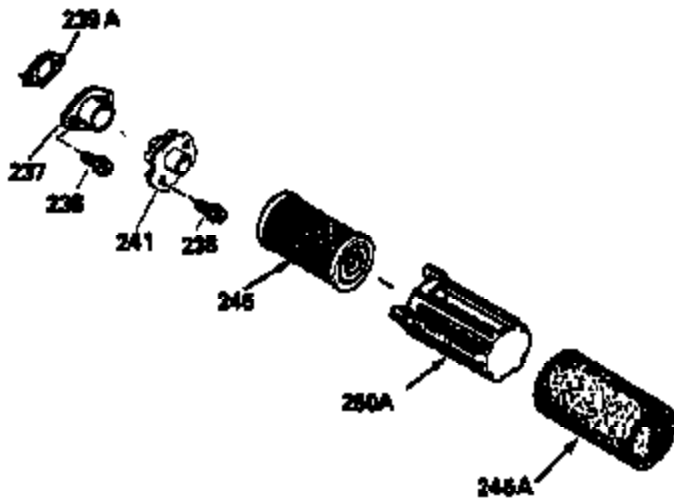

ILLUSTRATION SHOWS TYPICAL PARTS ONLY. ORDER BY PART NUMBER. PARTS NOT LISTED ARE SUPPLIED BY OEM.

VIEW 3 OF 3

Ref #	Part Number	Qty	Description
	RPMHigh		3000 to 3300
	RPMLow		2000 to 2300
19	31361	1	Extension Spring
69	35261	1	* Mounting Flange Gasket
92	650815	1	Belleville Washer
182	6201	2	Screw, 1/4-28 x 7/8"
185	31384A	1	Intake Pipe (Incl. 224)
186	34337	1	Governor Link
191	35040B	1	S.E. Brake Bracket (Incl. 195)
223	650451	2	Screw, 1/4-20 x 1"
238	650806	2	Screw, 10-32 x 5/8"
245	34340	1	Air Cleaner Filter
250	36213	1	Air Cleaner Cover
276	35994	1	Locking Plate
277	650957	2	Screw, 1/4-20 x 2-31/32"
370A	36260	1	Primer Decal