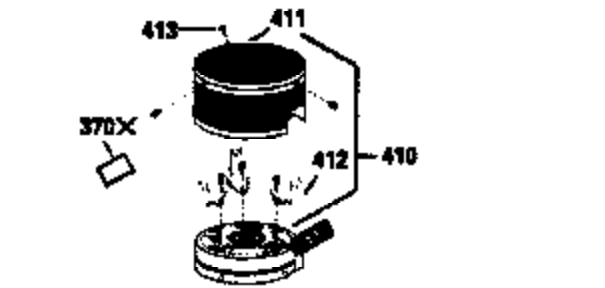

ILLUSTRATION SHOWS TYPICAL PARTS ONLY. ORDER BY PART NUMBER. PARTS NOT LISTED ARE SUPPLIED BY OEM.

VIEW 3 OF 3

Ref #	Part Number	Qty	Description
	RPMHigh		3000 to 3300
	RPMLow		2000 to 2300
19	31361	1	Extension Spring
69	35261	1	* Mounting Flange Gasket
92	650815	1	Belleville Washer
182	6201	2	Screw, 1/4-28 x 7/8"
185	31384A	1	Intake Pipe (Incl. 224)
186	34337	1	Governor Link
191	35040B	1	S.E. Brake Bracket (Incl. 195)
223	650451	2	Screw, 1/4-20 x 1"
238	650806	2	Screw, 10-32 x 5/8"
245	34340	1	Air Cleaner Filter
250	36213	1	Air Cleaner Cover
276	35994	1	Locking Plate
277	650957	2	Screw, 1/4-20 x 2-31/32"
370A	34144	1	Primer Decal