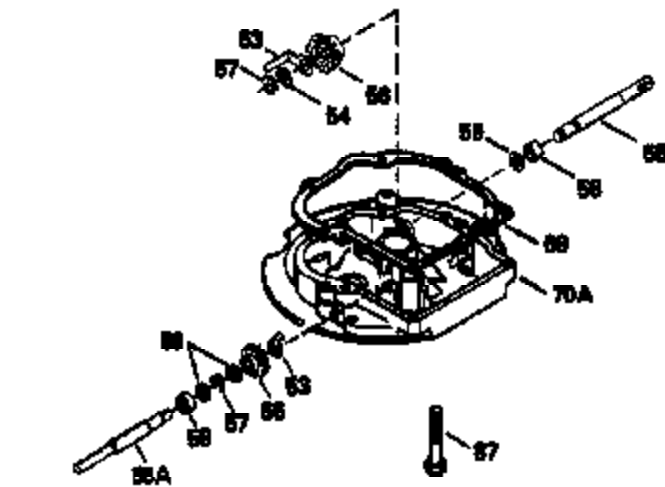

ILLUSTRATION SHOWS TYPICAL PARTS ONLY. ORDER BY PART NUMBER. PARTS NOT LISTED ARE SUPPLIED BY OEM.

VIEW 3 OF 3

Ref #	Part Number	Qty	Description
	RPMHigh		3000 to 3300
	RPMLow		2000 to 2300
19	31361	1	Extension Spring
69	35261	1	* Mounting Flange Gasket
92	650815	1	Belleville Washer
182	6201	2	Screw, 1/4-28 x 7/8"
185	31384A	1	Intake Pipe (Incl. 224)
186	34337	1	Governor Link
191	35040B	1	S.E. Brake Bracket (Incl. 195)
223	650451	2	Screw, 1/4-20 x 1"
238	650806	2	Screw, 10-32 x 5/8"
245	34340	1	Air Cleaner Filter
250	36213	1	Air Cleaner Cover
276	35994	1	Locking Plate
277	650957	2	Screw, 1/4-20 x 2-31/32"
370A	34144	1	Primer Decal