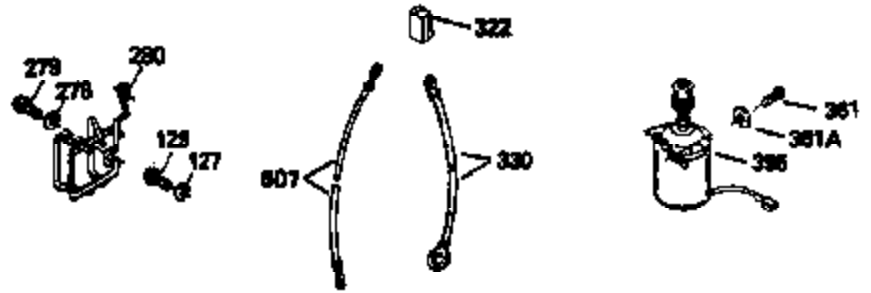

ILLUSTRATION SHOWS TYPICAL PARTS ONLY. ORDER BY PART NUMBER. PARTS NOT LISTED ARE SUPPLIED BY OEM.

VIEW 3 OF 3

Ref #	Part Number	Qty	Description
	RPMHigh		3000 to 3300
	RPMLow		2000 to 2300
19	31361	1	Extension Spring
69	35261	1	* Mounting Flange Gasket
92	650815	1	Belleville Washer
182	6201	2	Screw, 1/4-28 x 7/8"
185	31384A	1	Intake Pipe (Incl. 224)
186	34337	1	Governor Link
191	35040B	1	S.E. Brake Bracket (Incl. 195)
223	650451	2	Screw, 1/4-20 x 1"
238	650806	2	Screw, 10-32 x 5/8"
245	34340	1	Air Cleaner Filter
250	36213	1	Air Cleaner Cover
276	35994	1	Locking Plate
277	650957	2	Screw, 1/4-20 x 2-31/32"
370A	34144	1	Primer Decal