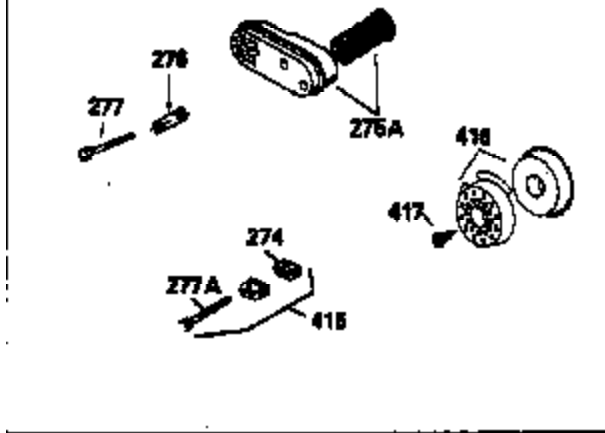

ILLUSTRATION SHOWS TYPICAL PARTS ONLY. ORDER BY PART NUMBER. PARTS NOT LISTED ARE SUPPLIED BY OEM.

VIEW 3 OF 3

Ref #	Part Number	Qty	Description
	RPMHigh		3000 to 3300
	RPMLow		2000 to 2300
19	31361	1	Extension Spring
69	35261	1	* Mounting Flange Gasket
92	650815	1	Belleville Washer
182	6201	2	Screw, 1/4-28 x 7/8"
185	31384A	1	Intake Pipe (Incl. 224)
186	34337	1	Governor Link
191	35040B	1	S.E. Brake Bracket (Incl. 195)
223	650451	2	Screw, 1/4-20 x 1"
238	650806	2	Screw, 10-32 x 5/8"
245	34340	1	Air Cleaner Filter
250	36213	1	Air Cleaner Cover
276	35994	1	Locking Plate
277	650957	2	Screw, 1/4-20 x 2-31/32"
370A	34144	1	Primer Decal