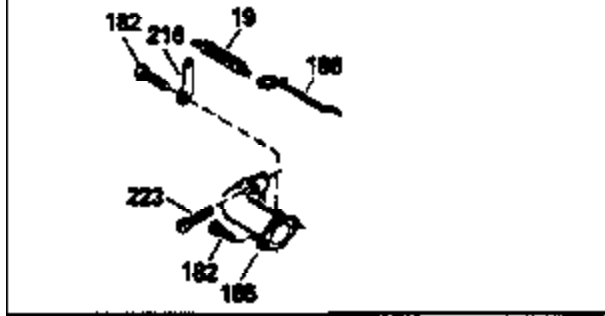

ILLUSTRATION SHOWS TYPICAL PARTS ONLY. ORDER BY PART NUMBER. PARTS NOT LISTED ARE SUPPLIED BY OEM.

VIEW 3 OF 3

Ref #	Part Number	Qty	Description
	RPMHigh		3000 to 3300
	RPMLow		2000 to 2300
19	31361	1	Extension Spring
69	35261	1	* Mounting Flange Gasket
92	650815	1	Belleville Washer
182	6201	2	Screw, 1/4-28 x 7/8"
185	31384A	1	Intake Pipe (Incl. 224)
186	34337	1	Governor Link
191	35040B	1	S.E. Brake Bracket (Incl. 195)
223	650451	2	Screw, 1/4-20 x 1"
238	650806	2	Screw, 10-32 x 5/8"
245	34340	1	Air Cleaner Filter
250	36213	1	Air Cleaner Cover
276	35994	1	Locking Plate
277	650957	2	Screw, 1/4-20 x 2-31/32"
370A	34144	1	Primer Decal