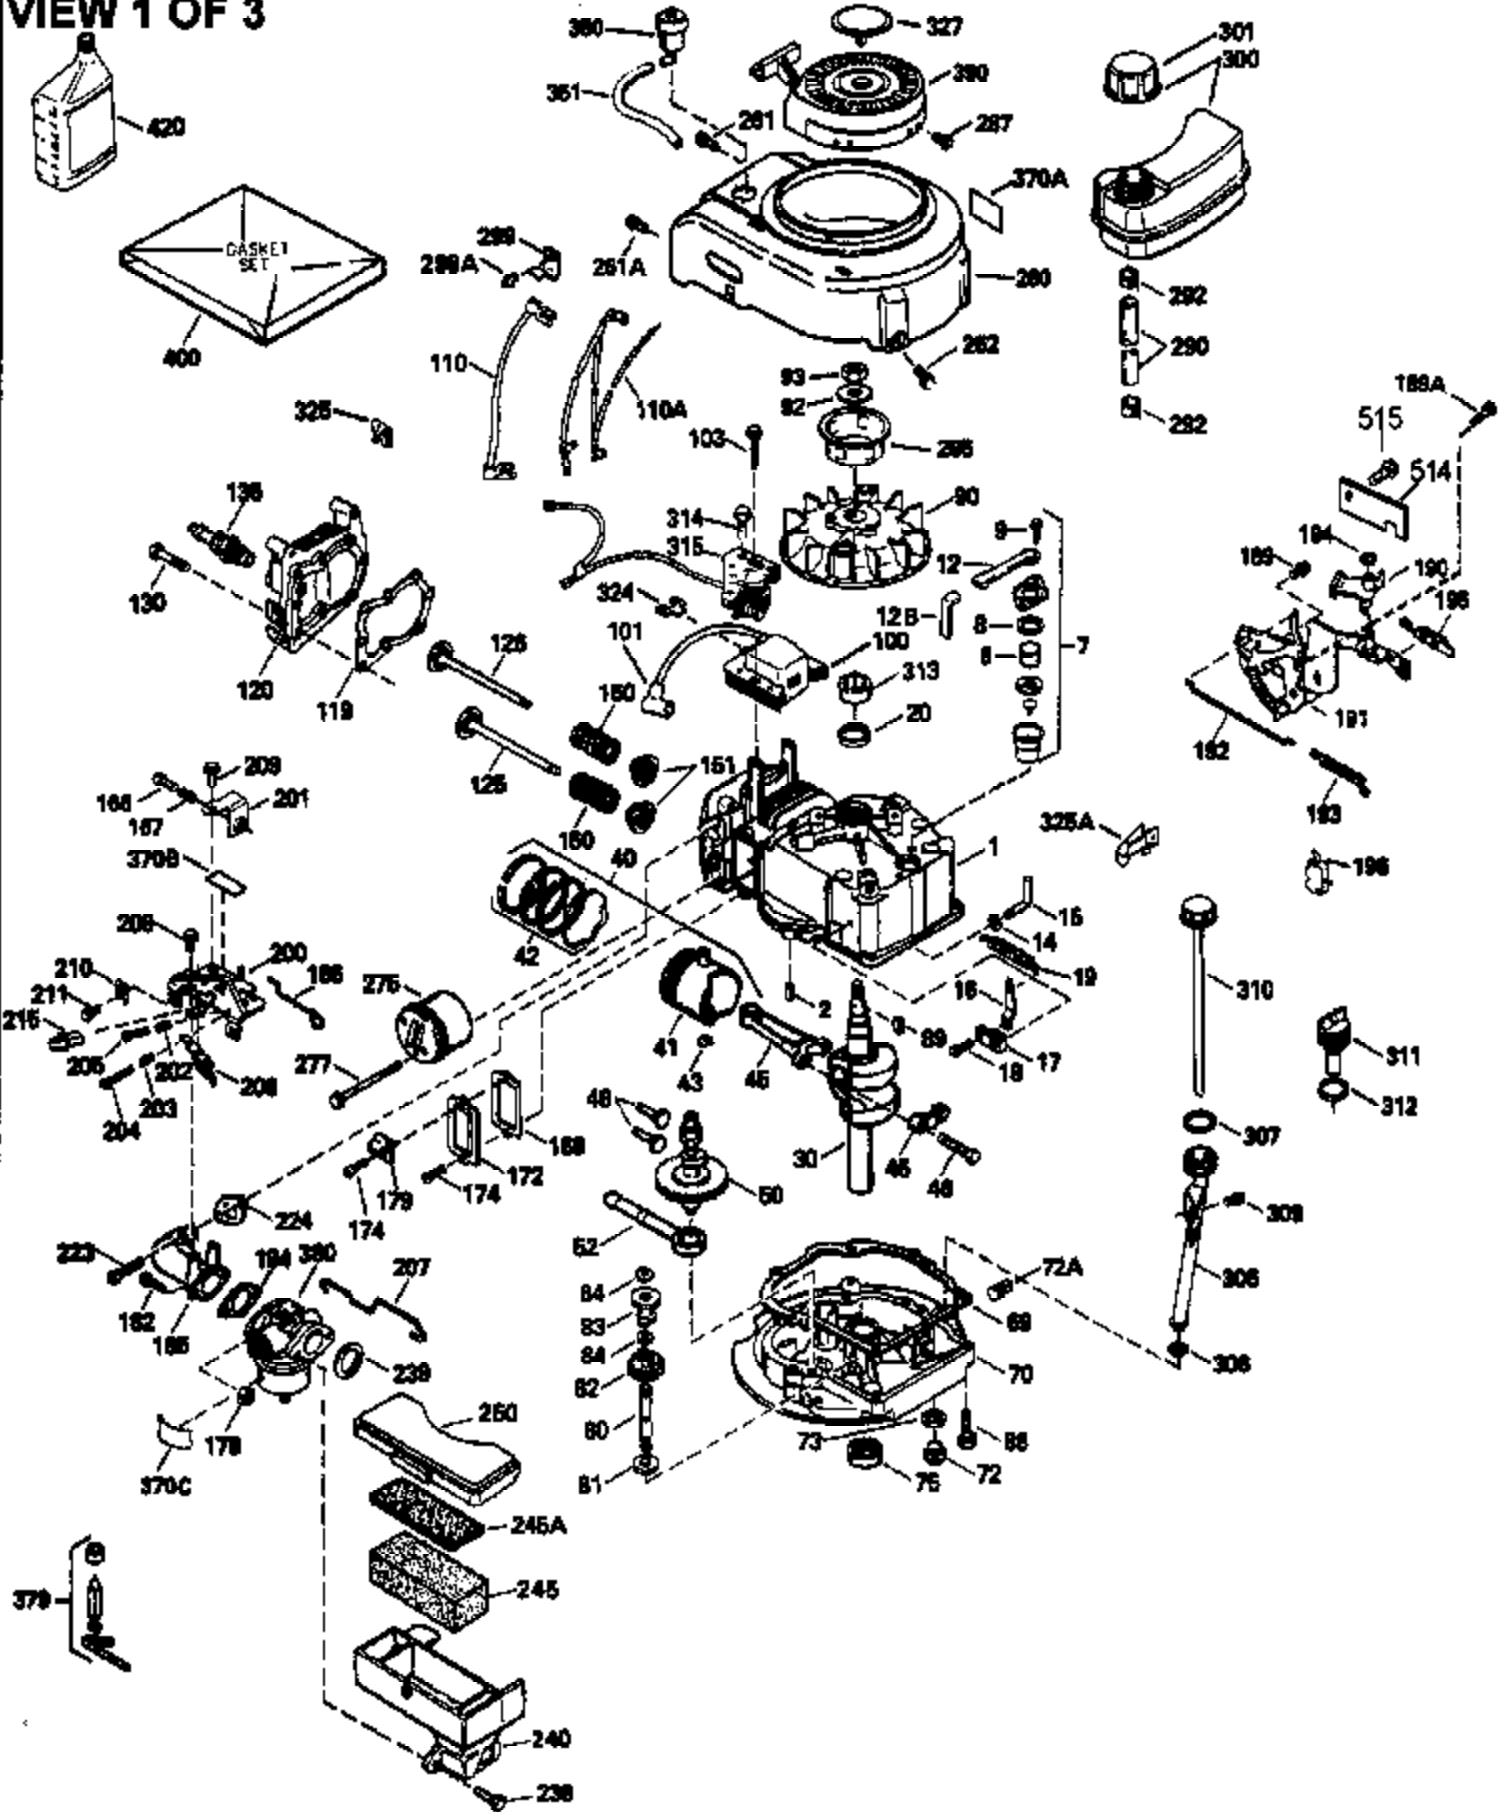

## Engine Parts List #1

Ref #	Part Number	Qty	Description
	RPMHigh		3000 to 3300
	RPMLow		2000 to 2300
1	33968B	1	Cylinder (Incl. 2 & 20)
2	26727	2	Dowel Pin
6	33734	1	Breather Element
7	34214A	1	Breather Ass'y. (Incl. 6, 8, 9 & 12)
8	33735	1	* Breather Gasket
9	30200	2	Screw, 10-24 x 9/16"
12	33886	1	Breather Tube
14	28277	1	Washer
15	30589	1	Governor Rod (Incl. 14)
16	31383A	1	Governor Lever
17	31335	1	Governor Lever Clamp
18	650548	1	Screw, 8-32 x 5/16"
19	31361	1	Extension Spring
20	32600	1	Oil Seal
30	34570A	1	Crankshaft
40	34535	1	Piston, Pin & Ring Set (Std.)
40	34536	1	Piston, Pin & Ring Set (.010" OS)
40	34537	1	Piston, Pin & Ring Set (.020" OS)
41	33562B	1	Piston & Pin Ass'y. (Std.) (Incl. 43)
41	33563B	1	Piston & Pin Ass'y. (.010" OS) (Incl. 43)
41	33564B	1	Piston & Pin Ass'y. (.020" OS) (Incl. 43)
42	33567	1	Ring Set (Std.)
42	33568	1	Ring Set (.010" OS)
42	33569	1	Ring Set (.020" OS)
43	20381	2	Piston Pin Retaining Ring
45	32875	1	Connecting Rod Ass'y. (Incl. 46)
46	32610A	2	Connecting Rod Bolt
48	27241	2	Valve Lifter
50	35992	1	Camshaft (MCR)
52	29914	1	Oil Pump Ass'y.
69	35261	1	* Mounting Flange Gasket
70	34311D	1	Mounting Flange (Incl. 72, 75 & 80)
72	36083	1	Oil Drain Plug
75	27897	1	Oil Seal
80	30574	1	Governor Shaft
81	30590A	1	Washer
82	30591	1	Governor Gear Ass'y. (Incl. 81)
83	30588A	1	Governor Spool
84	29193	2	Retaining Ring
86	650488	6	Screw, 1/4-20 x 1-1/4"
89	611004	1	Flywheel Key
90	611112	1	Flywheel
92	650815	1	Belleville Washer
93	650816	1	Flywheel Nut
100	34443A	1	Solid State Ignition
101	610118	1	Spark Plug Cover
103	650814	2	Screw, Torx T-15, 10-24 x 1"
110	34961	1	Ground Wire
119	33554A	1	* Cylinder Head Gasket
120	34342	1	Cylinder Head
125	29313C	1	Exhaust Valve (Std.) (Incl. 151)
125	29315C	1	Exhaust Valve (1/32" OS) (Incl. 151)
126	29314B	1	Intake Valve (Std.) (Incl. 151)
126	29315C	1	Intake Valve (1/32" OS) (Incl. 151)
130	6021A	8	Screw, 5/16-18 x 1-1/2"
135	35395	1	Resistor Spark Plug (RJ19LM)