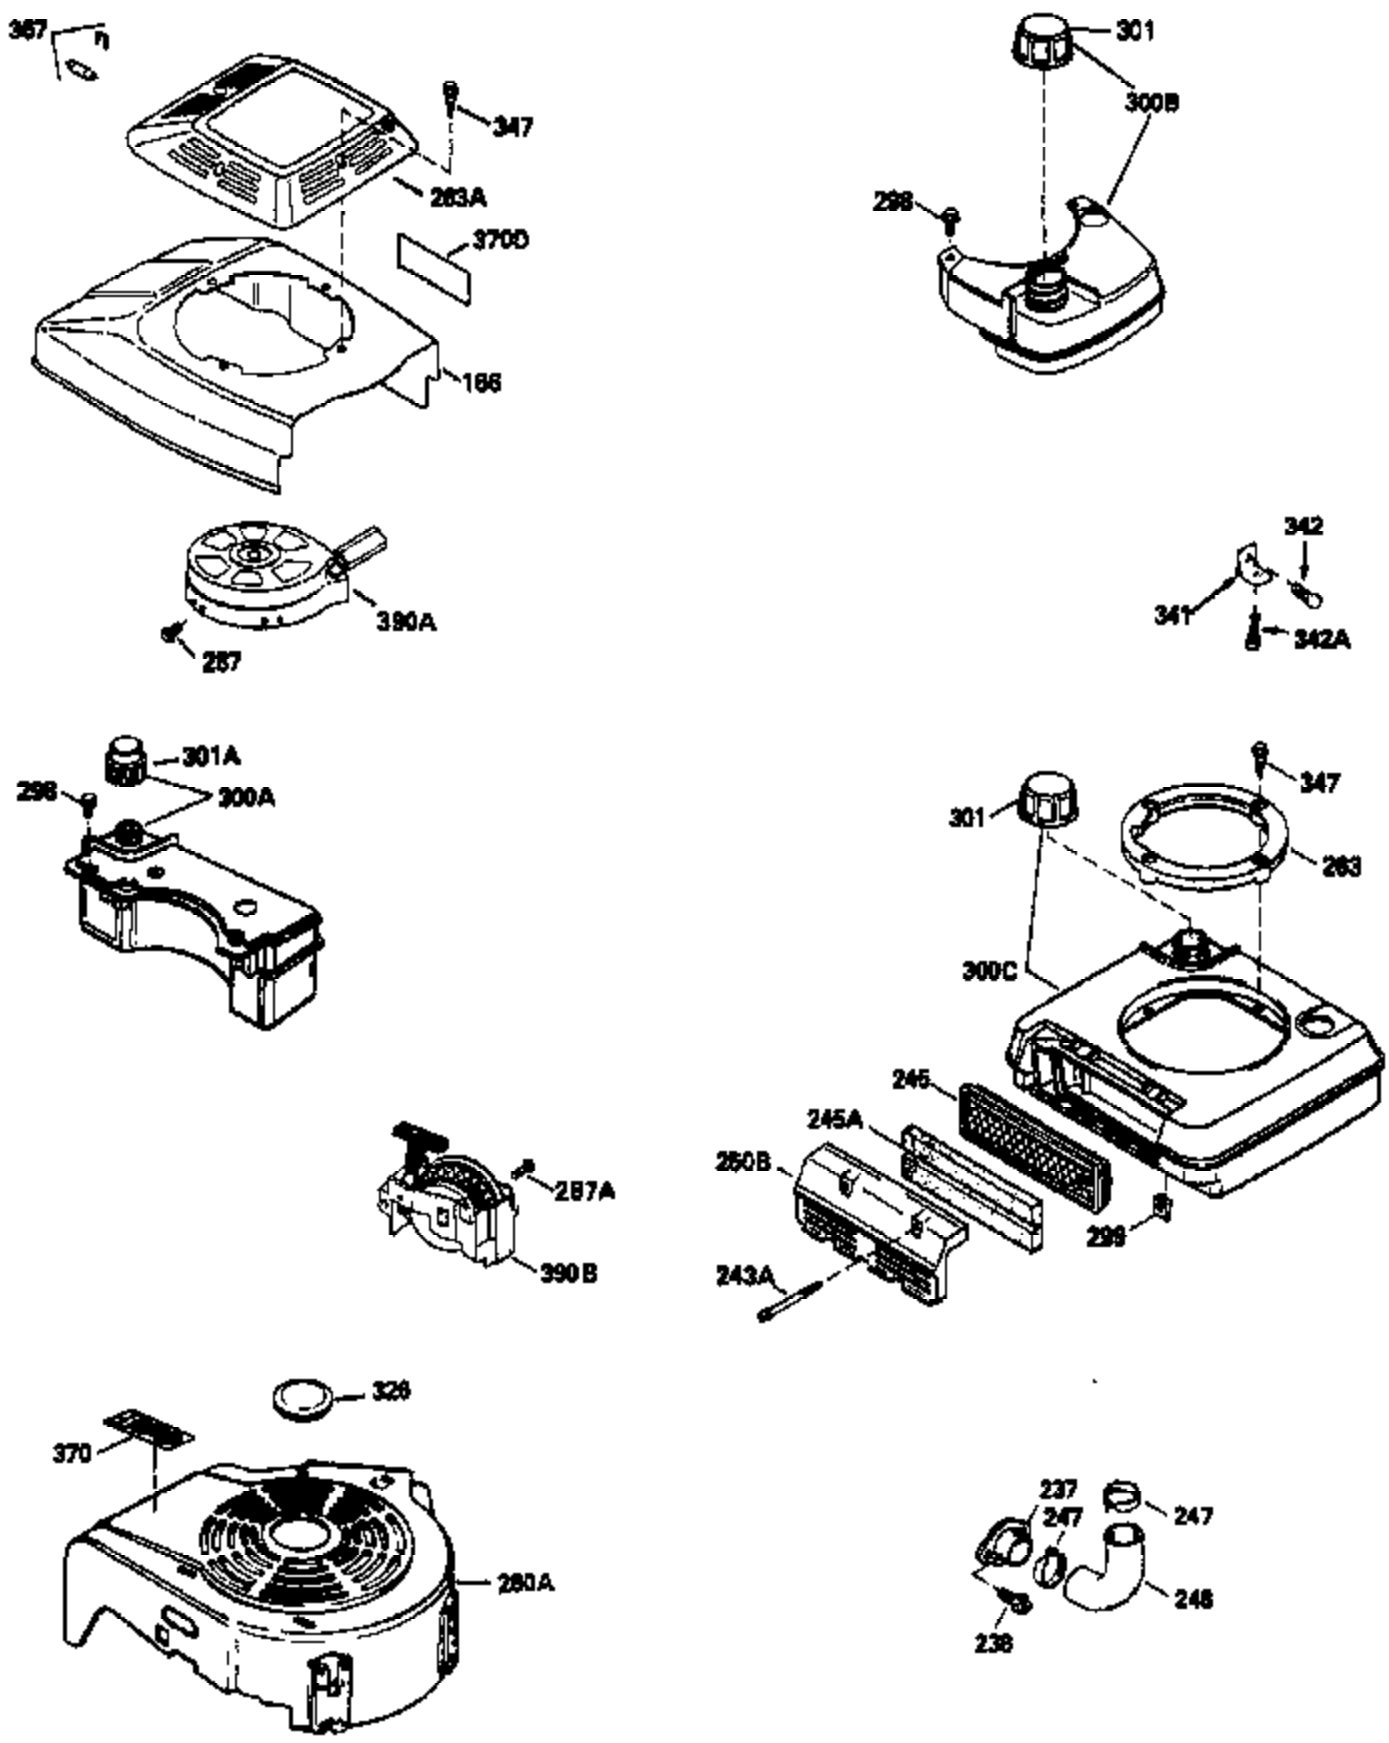

ILLUSTRATION SHOWS TYPICAL PARTS ONLY. ORDER BY PART NUMBER. PARTS NOT LISTED ARE SUPPLIED BY OEM.
VIEW 2 OF 3

Ref #	Part Number	Qty	Description
	RPMHigh		3000 to 3300
	RPMLow		2000 to 2300
92	650815	1	Belleville Washer
191	35040B	1	S.E. Brake Bracket (Incl. 195)
238	650806	2	Screw, 10-32 x 5/8"
245	34340	1	Air Cleaner Filter
263	36214	1	Trim Ring
287	650884	2	Screw, 8-32 x 1/2"
301	35355	1	Fuel Cap
370	34346	1	Lubrication Decal
370A	34144	1	Primer Decal
390	590686	1	Rewind Starter