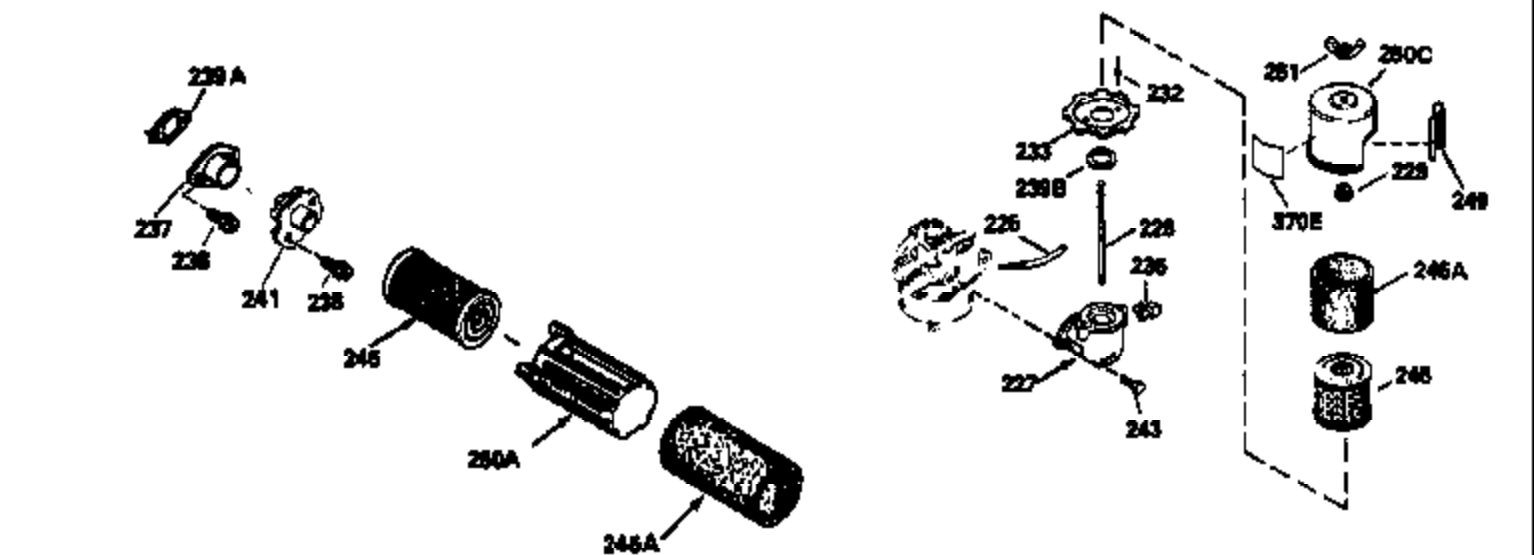

ILLUSTRATION SHOWS TYPICAL PARTS ONLY. ORDER BY PART NUMBER. PARTS NOT LISTED ARE SUPPLIED BY OEM.

VIEW 3 OF 3

Ref #	Part Number	Qty	Description
	RPMHigh		3000 to 3300
	RPMLow		2000 to 2300
19	31361	1	Extension Spring
69	35261	1	* Mounting Flange Gasket
92	650815	1	Belleville Washer
182	6201	2	Screw, 1/4-28 x 7/8"
185	31384A	1	Intake Pipe (Incl. 224)
186	34337	1	Governor Link
191	35040B	1	S.E. Brake Bracket (Incl. 195)
223	650451	2	Screw, 1/4-20 x 1"
238	650806	2	Screw, 10-32 x 5/8"
245	34340	1	Air Cleaner Filter
250	36213	1	Air Cleaner Cover
276	35994	1	Locking Plate
277	650957	2	Screw, 1/4-20 x 2-31/32"
370A	34144	1	Primer Decal