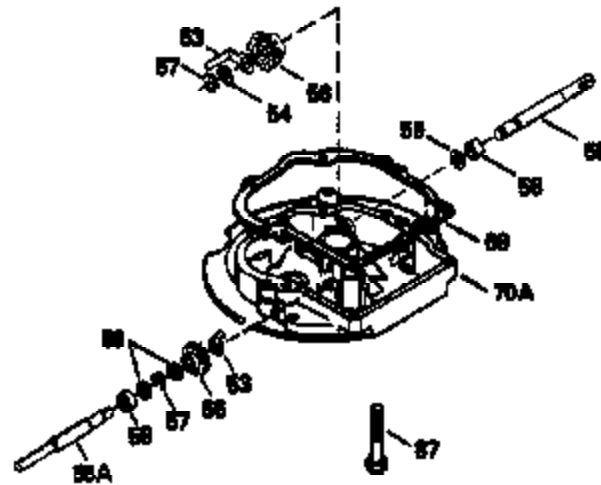

Ref #	Part Number	Qty	Description
400	35997	1	* Gasket Set (Incl. items marked PK i n notes) Incl. part #'s 26756 (1), 27234A (1), 33554A (1), 33735 (1), 34265 (1), 34338 (1), 34690A (1), 35261 (1)
420	730225	1	SAE 30 4-Cycle Engine Oil (Quart)

ILLUSTRATION SHOWS TYPICAL PARTS ONLY. ORDER BY PART NUMBER. PARTS NOT LISTED ARE SUPPLIED BY OEM.

VIEW 2 OF 3

Ref #	Part Number	Qty	Description
	RPMHigh		2900 to 3200
	RPMLow		2450 to 2750
92	650815	1	Belleville Washer
191	35039B	1	S.E. Brake Bracket (Incl. 195)
238	650806	2	Screw, 10-32 x 5/8"
245	34340	1	Air Cleaner Filter
287	650884	2	Screw, 8-32 x 1/2"
301	35355	1	Fuel Cap
370	34346	1	Lubrication Decal
370A	34144	1	Primer Decal
390	590686	1	Rewind Starter

ILLUSTRATION SHOWS TYPICAL PARTS ONLY. ORDER BY PART NUMBER. PARTS NOT LISTED ARE SUPPLIED BY OEM.

VIEW 3 OF 3

Ref #	Part Number	Qty	Description
	RPMHigh		2900 to 3200
	RPMLow		2450 to 2750
19	31361	1	Extension Spring
69	35261	1	* Mounting Flange Gasket
92	650815	1	Belleville Washer
182	6201	2	Screw, 1/4-28 x 7/8"
185	31384A	1	Intake Pipe (Incl. 224)
186	34358	1	Governor Link
191	35039B	1	S.E. Brake Bracket (Incl. 195)
223	650451	2	Screw, 1/4-20 x 1"
238	650806	2	Screw, 10-32 x 5/8"
245	34340	1	Air Cleaner Filter
250	34341B	1	Air Cleaner Cover
276	33753	1	Locking Plate
277	650795	2	Screw, 1/4-20 x 2-1/4"
370A	34144	1	Primer Decal