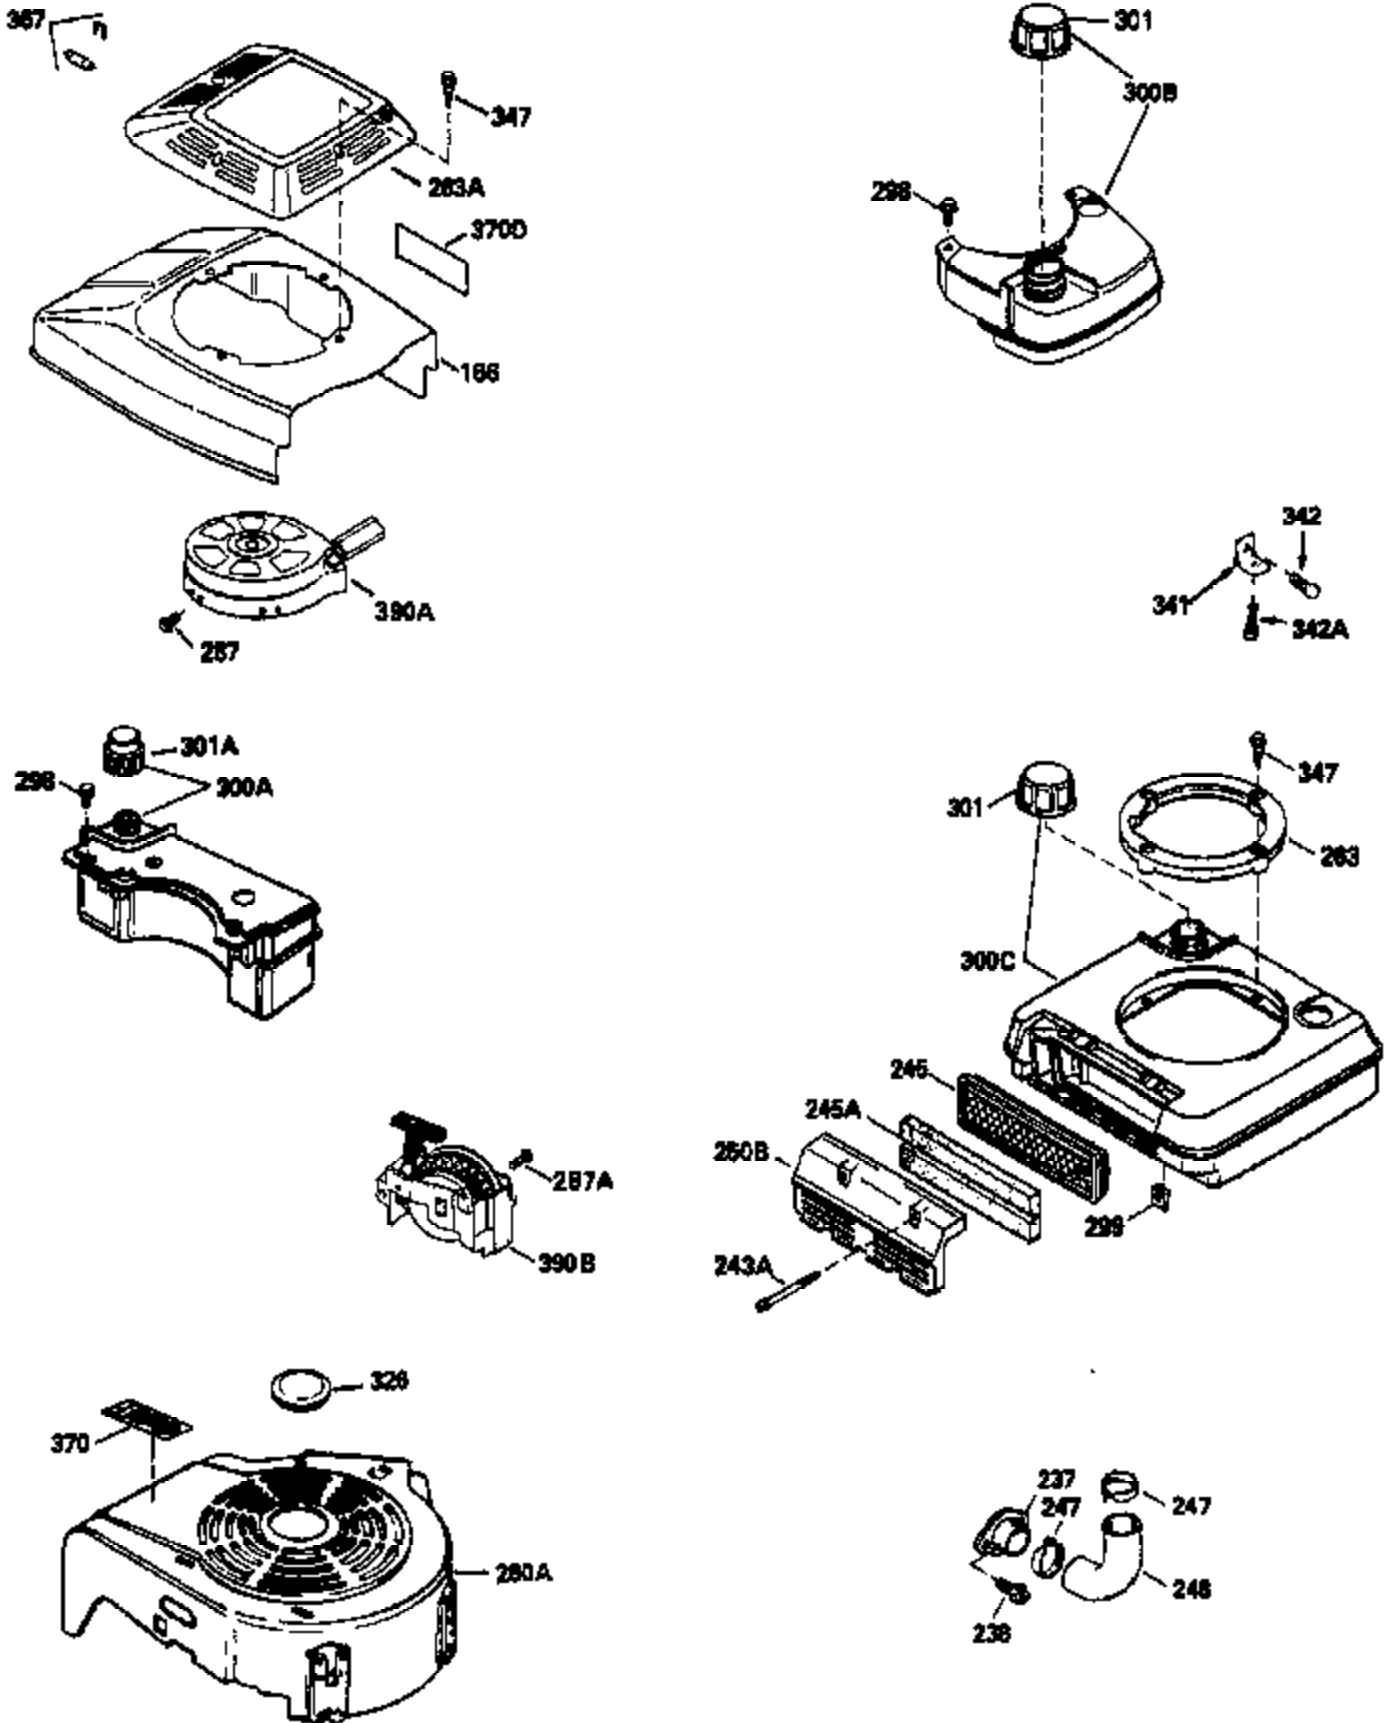

ILLUSTRATION SHOWS TYPICAL PARTS ONLY. ORDER BY PART NUMBER. PARTS NOT LISTED ARE SUPPLIED BY OEM.

VIEW 2 OF 3

Ref #	Part Number	Qty	Description
	RPMHigh		2900 to 3200
	RPMLow		2450 to 2750
92	650815	1	Belleville Washer
191	35039B	1	S.E. Brake Bracket (Incl. 195)
238	650806	2	Screw, 10-32 x 5/8"
245	34340	1	Air Cleaner Filter
287	650884	2	Screw, 8-32 x 1/2"
301	35355	1	Fuel Cap
370	34346	1	Lubrication Decal
370A	34144	1	Primer Decal
390	590686	1	Rewind Starter