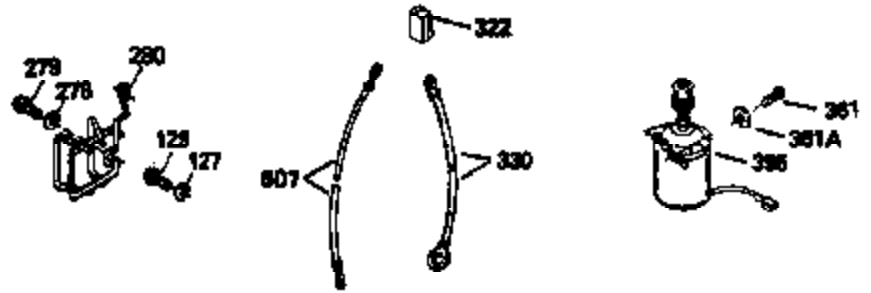

Ref #	Part Number	Qty	Description
400	35997	1	* Gasket Set (Incl. items marked PK i n notes) Incl. part #'s 26756 (1), 27234A (1), 33554A (1), 33735 (1), 34265 (1), 34338 (1), 34690A (1), 35261 (1)
420	730225	1	SAE 30 4-Cycle Engine Oil (Quart)

ILLUSTRATION SHOWS TYPICAL PARTS ONLY. ORDER BY PART NUMBER. PARTS NOT LISTED ARE SUPPLIED BY OEM.

VIEW 2 OF 3

Ref #	Part Number	Qty	Description
	RPMHigh		2900 to 3200
	RPMLow		2450 to 2750
92	650815	1	Belleville Washer
191	35039B	1	S.E. Brake Bracket (Incl. 195)
238	650806	2	Screw, 10-32 x 5/8"
245	34340	1	Air Cleaner Filter
287	650884	2	Screw, 8-32 x 1/2"
301	35355	1	Fuel Cap
370	34346	1	Lubrication Decal
370A	34144	1	Primer Decal
390	590686	1	Rewind Starter

ILLUSTRATION SHOWS TYPICAL PARTS ONLY. ORDER BY PART NUMBER. PARTS NOT LISTED ARE SUPPLIED BY OEM.

VIEW 3 OF 3

Ref #	Part Number	Qty	Description
	RPMHigh		2900 to 3200
	RPMLow		2450 to 2750
19	31361	1	Extension Spring
69	35261	1	* Mounting Flange Gasket
92	650815	1	Belleville Washer
182	6201	2	Screw, 1/4-28 x 7/8"
185	31384A	1	Intake Pipe (Incl. 224)
186	34358	1	Governor Link
191	35039B	1	S.E. Brake Bracket (Incl. 195)
223	650451	2	Screw, 1/4-20 x 1"
238	650806	2	Screw, 10-32 x 5/8"
245	34340	1	Air Cleaner Filter
250	34341B	1	Air Cleaner Cover
276	33753	1	Locking Plate
277	650795	2	Screw, 1/4-20 x 2-1/4"
370A	34144	1	Primer Decal