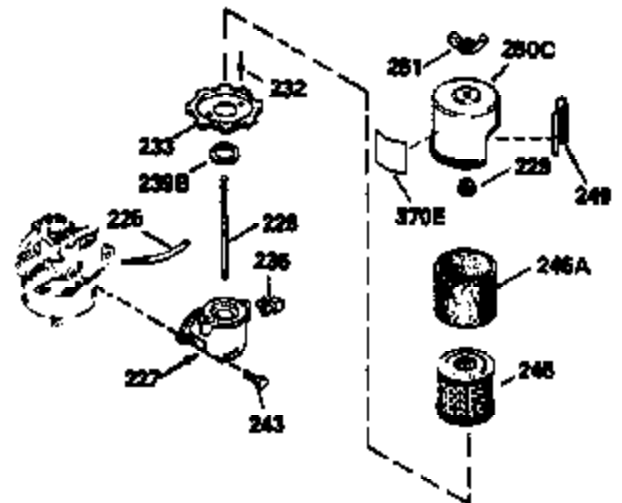

Ref #	Part Number	Qty	Description
400	35997	1	* Gasket Set (Incl. items marked PK i n notes) Incl. part #'s 26756 (1), 27234A (1), 33554A (1), 33735 (1), 34265 (1), 34338 (1), 34690A (1), 35261 (1)
420	730225	1	SAE 30 4-Cycle Engine Oil (Quart)

ILLUSTRATION SHOWS TYPICAL PARTS ONLY. ORDER BY PART NUMBER. PARTS NOT LISTED ARE SUPPLIED BY OEM.

VIEW 2 OF 3

Ref #	Part Number	Qty	Description
	RPMHigh		2900 to 3200
	RPMLow		2450 to 2750
92	650815	1	Belleville Washer
191	35039B	1	S.E. Brake Bracket (Incl. 195)
238	650806	2	Screw, 10-32 x 5/8"
245	34340	1	Air Cleaner Filter
287	650884	2	Screw, 8-32 x 1/2"
301	35355	1	Fuel Cap
370	34346	1	Lubrication Decal
370A	34144	1	Primer Decal
390	590686	1	Rewind Starter

ILLUSTRATION SHOWS TYPICAL PARTS ONLY. ORDER BY PART NUMBER. PARTS NOT LISTED ARE SUPPLIED BY OEM.

VIEW 3 OF 3

Ref #	Part Number	Qty	Description
	RPMHigh		2900 to 3200
	RPMLow		2450 to 2750
19	31361	1	Extension Spring
69	35261	1	* Mounting Flange Gasket
92	650815	1	Belleville Washer
182	6201	2	Screw, 1/4-28 x 7/8"
185	31384A	1	Intake Pipe (Incl. 224)
186	34358	1	Governor Link
191	35039B	1	S.E. Brake Bracket (Incl. 195)
223	650451	2	Screw, 1/4-20 x 1"
238	650806	2	Screw, 10-32 x 5/8"
245	34340	1	Air Cleaner Filter
250	34341B	1	Air Cleaner Cover
276	33753	1	Locking Plate
277	650795	2	Screw, 1/4-20 x 2-1/4"
370A	34144	1	Primer Decal