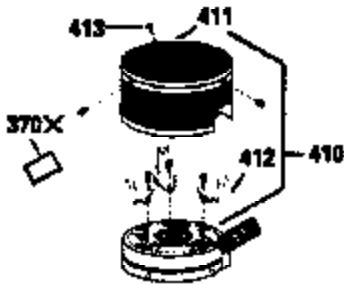

Ref #	Part Number	Qty	Description
400	35997	1	* Gasket Set (Incl. items marked PK i n notes) Incl. part #'s 26756 (1), 27234A (1), 33554A (1), 33735 (1), 34265 (1), 34338 (1), 34690A (1), 35261 (1)
420	730225	1	SAE 30 4-Cycle Engine Oil (Quart)

ILLUSTRATION SHOWS TYPICAL PARTS ONLY. ORDER BY PART NUMBER. PARTS NOT LISTED ARE SUPPLIED BY OEM.

VIEW 2 OF 3

Ref #	Part Number	Qty	Description
	RPMHigh		2900 to 3200
	RPMLow		2450 to 2750
92	650815	1	Belleville Washer
191	35039B	1	S.E. Brake Bracket (Incl. 195)
238	650806	2	Screw, 10-32 x 5/8"
245	34340	1	Air Cleaner Filter
287	650884	2	Screw, 8-32 x 1/2"
301	35355	1	Fuel Cap
370	34346	1	Lubrication Decal
370A	34144	1	Primer Decal
390	590686	1	Rewind Starter

ILLUSTRATION SHOWS TYPICAL PARTS ONLY. ORDER BY PART NUMBER. PARTS NOT LISTED ARE SUPPLIED BY OEM.

VIEW 3 OF 3

Ref #	Part Number	Qty	Description
	RPMHigh		2900 to 3200
	RPMLow		2450 to 2750
19	31361	1	Extension Spring
69	35261	1	* Mounting Flange Gasket
92	650815	1	Belleville Washer
182	6201	2	Screw, 1/4-28 x 7/8"
185	31384A	1	Intake Pipe (Incl. 224)
186	34358	1	Governor Link
191	35039B	1	S.E. Brake Bracket (Incl. 195)
223	650451	2	Screw, 1/4-20 x 1"
238	650806	2	Screw, 10-32 x 5/8"
245	34340	1	Air Cleaner Filter
250	34341B	1	Air Cleaner Cover
276	33753	1	Locking Plate
277	650795	2	Screw, 1/4-20 x 2-1/4"
370A	34144	1	Primer Decal