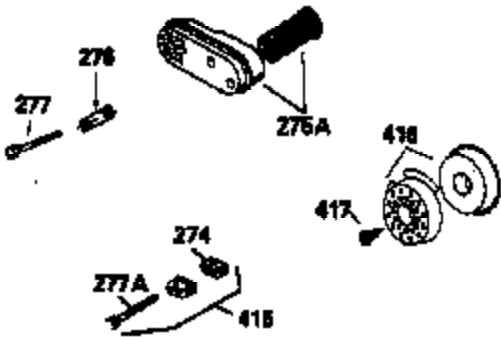

Ref #	Part Number	Qty	Description
400	35997	1	* Gasket Set (Incl. items marked PK i n notes) Incl. part #'s 26756 (1), 27234A (1), 33554A (1), 33735 (1), 34265 (1), 34338 (1), 34690A (1), 35261 (1)
420	730225	1	SAE 30 4-Cycle Engine Oil (Quart)

ILLUSTRATION SHOWS TYPICAL PARTS ONLY. ORDER BY PART NUMBER. PARTS NOT LISTED ARE SUPPLIED BY OEM.

VIEW 2 OF 3

Ref #	Part Number	Qty	Description
	RPMHigh		2900 to 3200
	RPMLow		2450 to 2750
92	650815	1	Belleville Washer
191	35039B	1	S.E. Brake Bracket (Incl. 195)
238	650806	2	Screw, 10-32 x 5/8"
245	34340	1	Air Cleaner Filter
287	650884	2	Screw, 8-32 x 1/2"
301	35355	1	Fuel Cap
370	34346	1	Lubrication Decal
370A	34144	1	Primer Decal
390	590686	1	Rewind Starter

ILLUSTRATION SHOWS TYPICAL PARTS ONLY. ORDER BY PART NUMBER. PARTS NOT LISTED ARE SUPPLIED BY OEM.

VIEW 3 OF 3

Ref #	Part Number	Qty	Description
	RPMHigh		2900 to 3200
	RPMLow		2450 to 2750
19	31361	1	Extension Spring
69	35261	1	* Mounting Flange Gasket
92	650815	1	Belleville Washer
182	6201	2	Screw, 1/4-28 x 7/8"
185	31384A	1	Intake Pipe (Incl. 224)
186	34358	1	Governor Link
191	35039B	1	S.E. Brake Bracket (Incl. 195)
223	650451	2	Screw, 1/4-20 x 1"
238	650806	2	Screw, 10-32 x 5/8"
245	34340	1	Air Cleaner Filter
250	34341B	1	Air Cleaner Cover
276	33753	1	Locking Plate
277	650795	2	Screw, 1/4-20 x 2-1/4"
370A	34144	1	Primer Decal