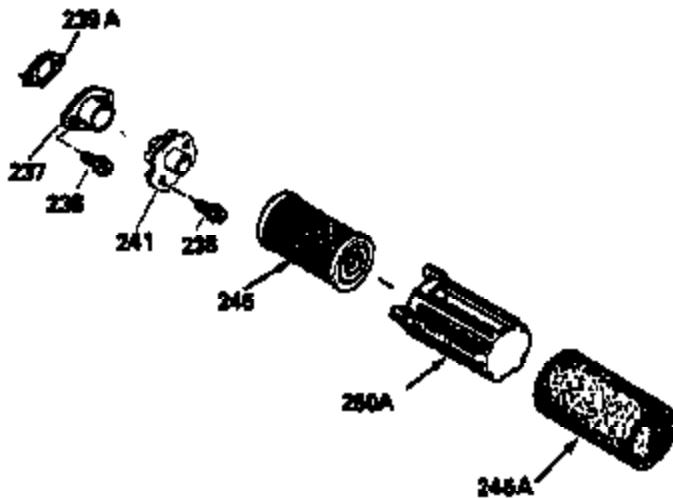

ILLUSTRATION SHOWS TYPICAL PARTS ONLY. ORDER BY PART NUMBER. PARTS NOT LISTED ARE SUPPLIED BY OEM.

VIEW 2 OF 3

Ref #	Part Number	Qty	Description
	RPMHigh		2900 to 3200
	RPMLow		2450 to 2750
92	650815	1	Belleville Washer
191	35039B	1	S.E. Brake Bracket (Incl. 195)
238	650806	2	Screw, 10-32 x 5/8"
245	34340	1	Air Cleaner Filter
287	650884	2	Screw, 8-32 x 1/2"
301	35355	1	Fuel Cap
370	34346	1	Lubrication Decal
370A	34144	1	Primer Decal
390	590686	1	Rewind Starter

ILLUSTRATION SHOWS TYPICAL PARTS ONLY. ORDER BY PART NUMBER. PARTS NOT LISTED ARE SUPPLIED BY OEM.

VIEW 3 OF 3

Ref #	Part Number	Qty	Description
	RPMHigh		2900 to 3200
	RPMLow		2450 to 2750
19	31361	1	Extension Spring
69	35261	1	* Mounting Flange Gasket
92	650815	1	Belleville Washer
182	6201	2	Screw, 1/4-28 x 7/8"
185	31384A	1	Intake Pipe (Incl. 224)
186	34358	1	Governor Link
191	35039B	1	S.E. Brake Bracket (Incl. 195)
223	650451	2	Screw, 1/4-20 x 1"
238	650806	2	Screw, 10-32 x 5/8"
245	34340	1	Air Cleaner Filter
250	34341B	1	Air Cleaner Cover
276	33753	1	Locking Plate
277	650795	2	Screw, 1/4-20 x 2-1/4"
370A	34144	1	Primer Decal