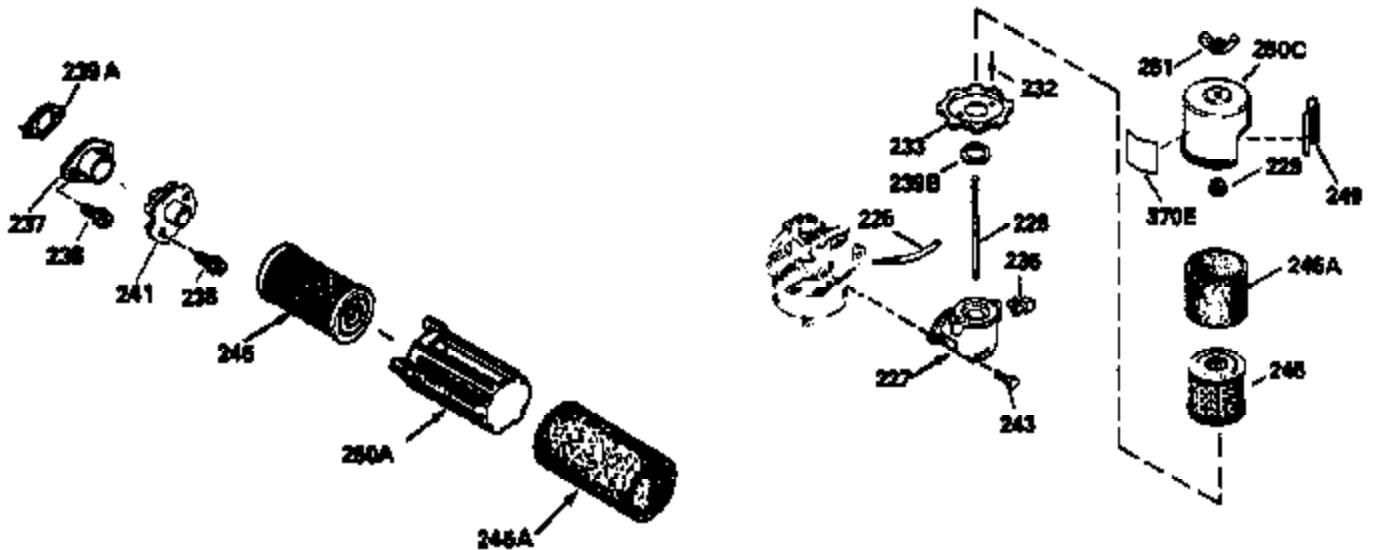

ILLUSTRATION SHOWS TYPICAL PARTS ONLY. ORDER BY PART NUMBER. PARTS NOT LISTED ARE SUPPLIED BY OEM.

VIEW 3 OF 3

Ref #	Part Number	Qty	Description
	RPMHigh		3450 to 3750
	RPMLow		1800
19	31386	1	Extension Spring
69	35261	1	* Mounting Flange Gasket
92	650815	1	Belleville Washer
182	6201	2	Screw, 1/4-28 x 7/8"
185	31384A	1	Intake Pipe (Incl. 224)
186	34337	1	Governor Link
223	650451	2	Screw, 1/4-20 x 1"
238	650806	2	Screw, 10-32 x 5/8"
245	34340	1	Air Cleaner Filter
250	34341B	1	Air Cleaner Cover
276	33753	1	Locking Plate
277	650795	2	Screw, 1/4-20 x 2-1/4"
340	35016	1	Fuel Tank Bracket
370A	550223	1	Name Decal