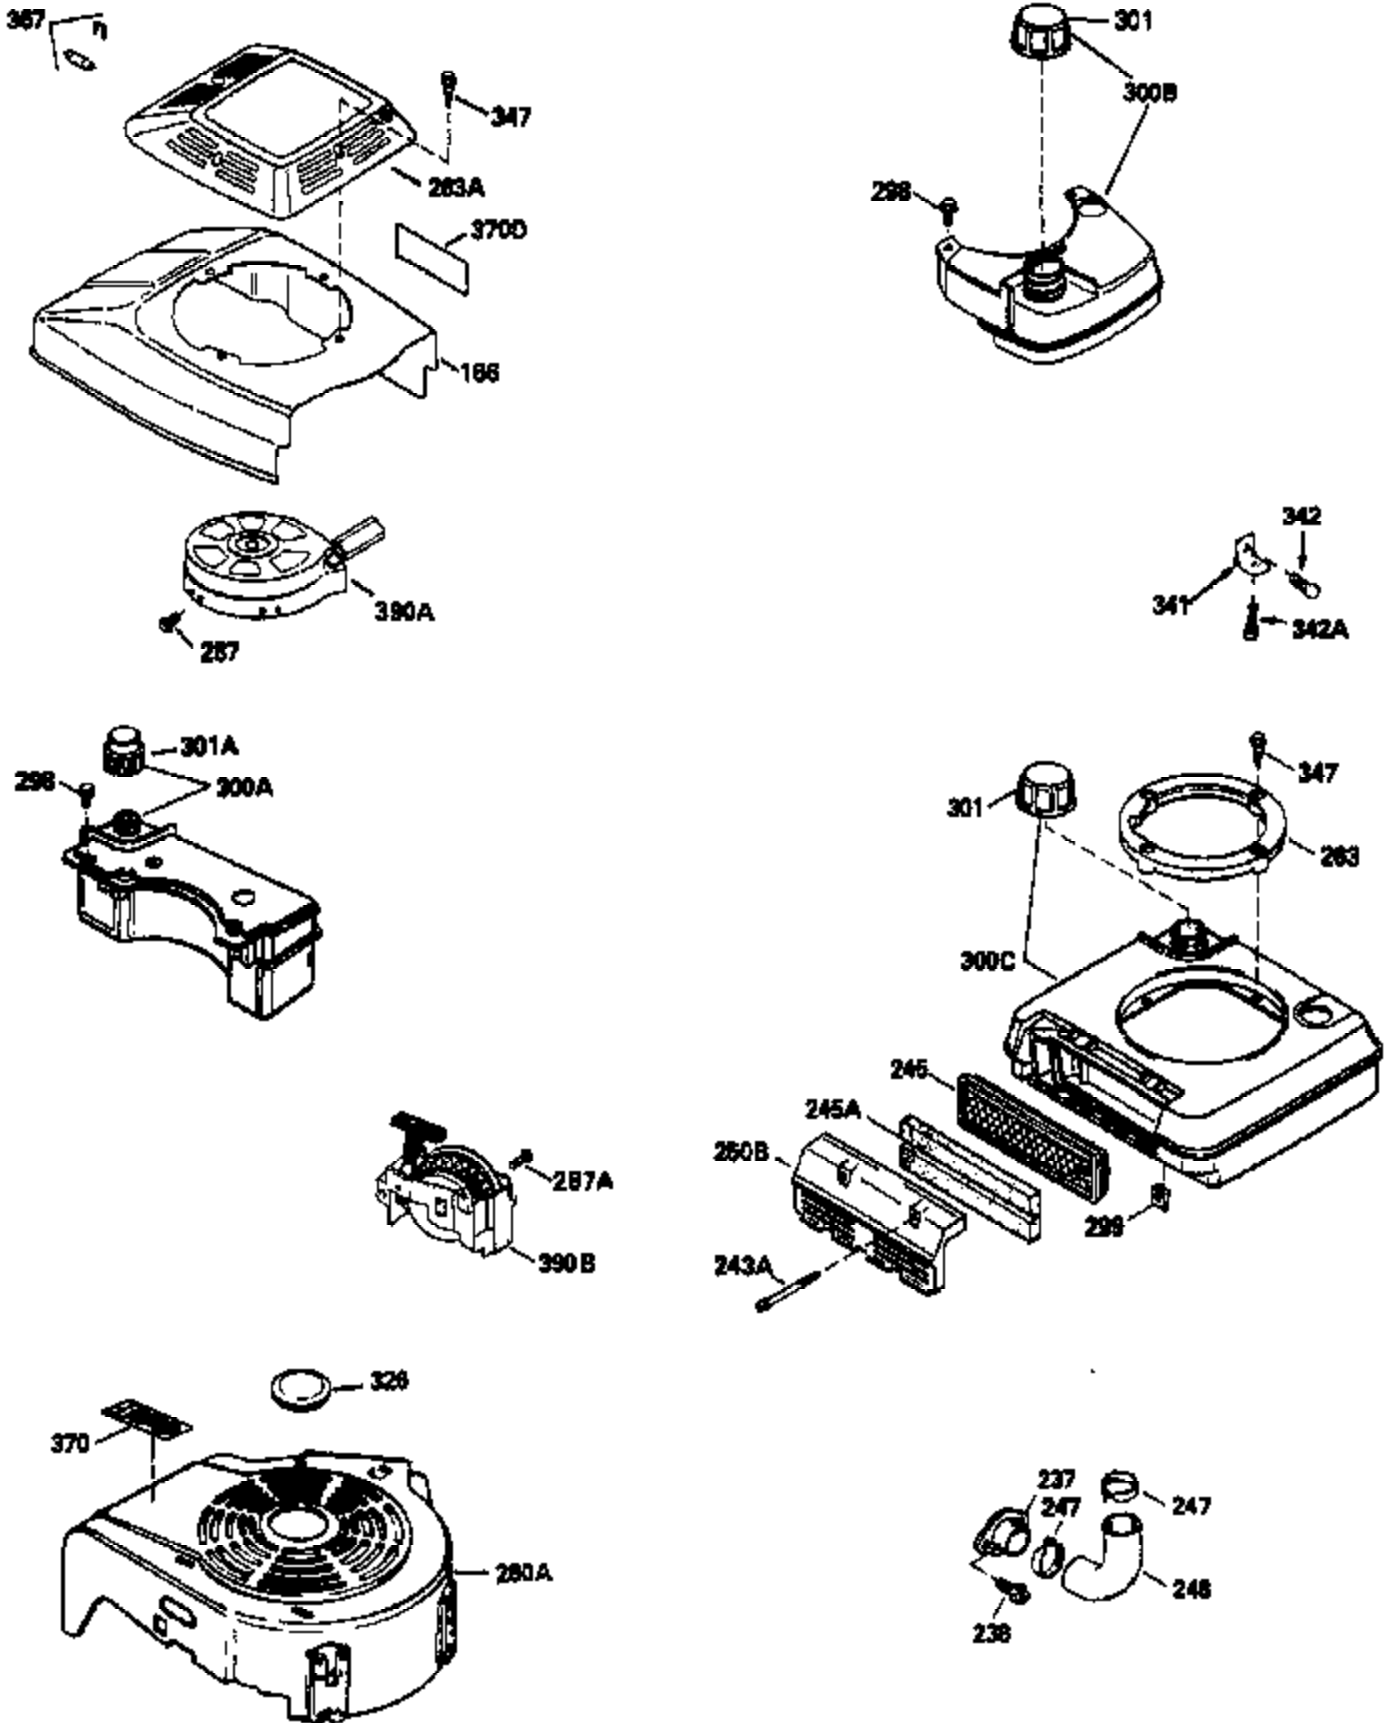

ILLUSTRATION SHOWS TYPICAL PARTS ONLY. ORDER BY PART NUMBER. PARTS NOT LISTED ARE SUPPLIED BY OEM.

VIEW 2 OF 3

Ref #	Part Number	Qty	Description
	RPMHigh		3450 to 3750
	RPMLow		1800
92	650815	1	Belleville Washer
238	650806	2	Screw, 10-32 x 5/8"
245	34340	1	Air Cleaner Filter
287	650884	2	Screw, 8-32 x 1/2"
301	33032	1	Fuel Cap
340	35016	1	Fuel Tank Bracket
342A	650665	1	Screw, 1/4-15 x 3/4"
342	650735	1	Screw, 10-24 x 3/8"
370	34346	1	Lubrication Decal
370A	550223	1	Name Decal
390	590688	1	Rewind Starter