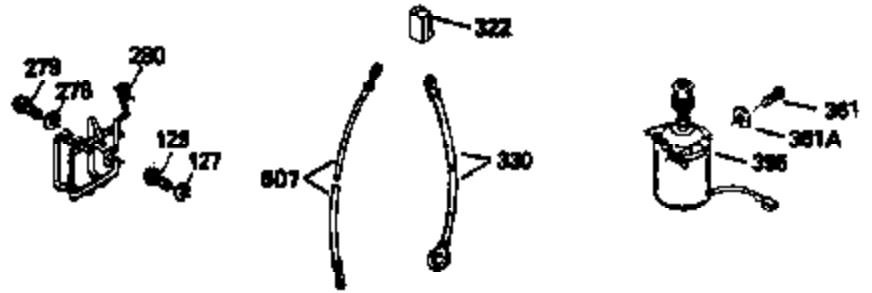

ILLUSTRATION SHOWS TYPICAL PARTS ONLY. ORDER BY PART NUMBER. PARTS NOT LISTED ARE SUPPLIED BY OEM.

VIEW 3 OF 3

Ref #	Part Number	Qty	Description
	RPMHigh		3450 to 3750
	RPMLow		1800
19	31386	1	Extension Spring
69	35261	1	* Mounting Flange Gasket
92	650815	1	Belleville Washer
182	6201	2	Screw, 1/4-28 x 7/8"
185	31384A	1	Intake Pipe (Incl. 224)
186	34337	1	Governor Link
223	650451	2	Screw, 1/4-20 x 1"
238	650806	2	Screw, 10-32 x 5/8"
245	34340	1	Air Cleaner Filter
250	34341B	1	Air Cleaner Cover
276	33753	1	Locking Plate
277	650795	2	Screw, 1/4-20 x 2-1/4"
340	35016	1	Fuel Tank Bracket
370A	550223	1	Name Decal