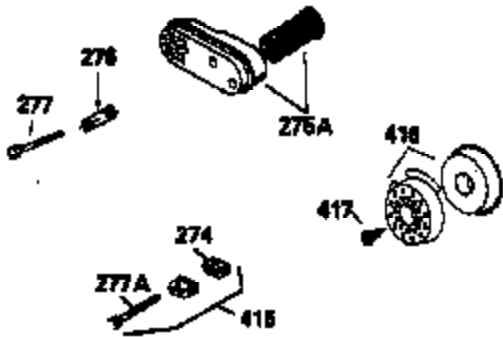

ILLUSTRATION SHOWS TYPICAL PARTS ONLY. ORDER BY PART NUMBER. PARTS NOT LISTED ARE SUPPLIED BY OEM.

**VIEW 2 OF 3**

Ref #	Part Number	Qty	Description
	RPMHigh		3450 to 3750
	RPMLow		1800
92	650815	1	Belleville Washer
238	650806	2	Screw, 10-32 x 5/8"
245	34340	1	Air Cleaner Filter
287	650884	2	Screw, 8-32 x 1/2"
301	33032	1	Fuel Cap
340	35016	1	Fuel Tank Bracket
342A	650665	1	Screw, 1/4-15 x 3/4"
342	650735	1	Screw, 10-24 x 3/8"
370	34346	1	Lubrication Decal
370A	550223	1	Name Decal
390	590688	1	Rewind Starter

ILLUSTRATION SHOWS TYPICAL PARTS ONLY. ORDER BY PART NUMBER. PARTS NOT LISTED ARE SUPPLIED BY OEM.

VIEW 3 OF 3

Ref #	Part Number	Qty	Description
	RPMHigh		3450 to 3750
	RPMLow		1800
19	31386	1	Extension Spring
69	35261	1	* Mounting Flange Gasket
92	650815	1	Belleville Washer
182	6201	2	Screw, 1/4-28 x 7/8"
185	31384A	1	Intake Pipe (Incl. 224)
186	34337	1	Governor Link
223	650451	2	Screw, 1/4-20 x 1"
238	650806	2	Screw, 10-32 x 5/8"
245	34340	1	Air Cleaner Filter
250	34341B	1	Air Cleaner Cover
276	33753	1	Locking Plate
277	650795	2	Screw, 1/4-20 x 2-1/4"
340	35016	1	Fuel Tank Bracket
370A	550223	1	Name Decal