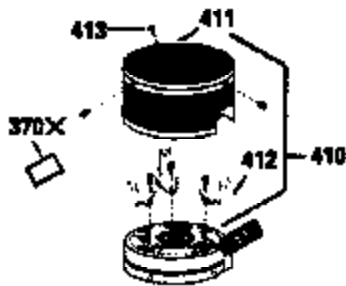

ILLUSTRATION SHOWS TYPICAL PARTS ONLY. ORDER BY PART NUMBER. PARTS NOT LISTED ARE SUPPLIED BY OEM.

VIEW 3 OF 3

Ref #	Part Number	Qty	Description
	RPMHigh		3450 to 3750
	RPMLow		1800
19	31386	1	Extension Spring
69	35261	1	* Mounting Flange Gasket
92	650815	1	Belleville Washer
182	6201	2	Screw, 1/4-28 x 7/8"
185	31384A	1	Intake Pipe (Incl. 224)
186	34337	1	Governor Link
223	650451	2	Screw, 1/4-20 x 1"
238	650806	2	Screw, 10-32 x 5/8"
245	34340	1	Air Cleaner Filter
250	34341B	1	Air Cleaner Cover
276	33753	1	Locking Plate
277	650795	2	Screw, 1/4-20 x 2-1/4"
340	35016	1	Fuel Tank Bracket
370A	550223	1	Name Decal