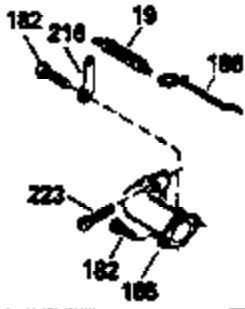

ILLUSTRATION SHOWS TYPICAL PARTS ONLY. ORDER BY PART NUMBER. PARTS NOT LISTED ARE SUPPLIED BY OEM.

VIEW 3 OF 3

Ref #	Part Number	Qty	Description
	RPMHigh		3450 to 3750
	RPMLow		1800
19	31386	1	Extension Spring
69	35261	1	* Mounting Flange Gasket
92	650815	1	Belleville Washer
182	6201	2	Screw, 1/4-28 x 7/8"
185	31384A	1	Intake Pipe (Incl. 224)
186	34337	1	Governor Link
223	650451	2	Screw, 1/4-20 x 1"
238	650806	2	Screw, 10-32 x 5/8"
245	34340	1	Air Cleaner Filter
250	34341B	1	Air Cleaner Cover
276	33753	1	Locking Plate
277	650795	2	Screw, 1/4-20 x 2-1/4"
340	35016	1	Fuel Tank Bracket
370A	35344	1	Instruction Decal