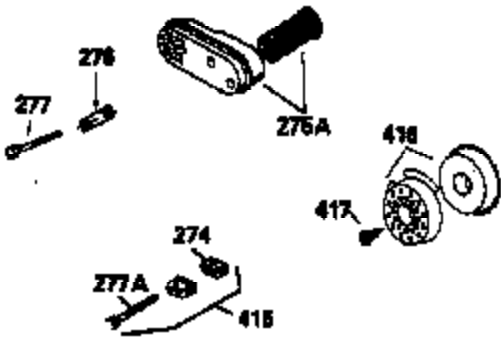

ILLUSTRATION SHOWS TYPICAL PARTS ONLY. ORDER BY PART NUMBER. PARTS NOT LISTED ARE SUPPLIED BY OEM.

VIEW 3 OF 3

Ref #	Part Number	Qty	Description
	RPMHigh		3450 to 3750
	RPMLow		1800
19	31386	1	Extension Spring
69	35261	1	* Mounting Flange Gasket
92	650815	1	Belleville Washer
182	6201	2	Screw, 1/4-28 x 7/8"
185	31384A	1	Intake Pipe (Incl. 224)
186	34337	1	Governor Link
223	650451	2	Screw, 1/4-20 x 1"
238	650806	2	Screw, 10-32 x 5/8"
245	34340	1	Air Cleaner Filter
250	34341B	1	Air Cleaner Cover
276	33753	1	Locking Plate
277	650795	2	Screw, 1/4-20 x 2-1/4"
340	35016	1	Fuel Tank Bracket
370A	35344	1	Instruction Decal