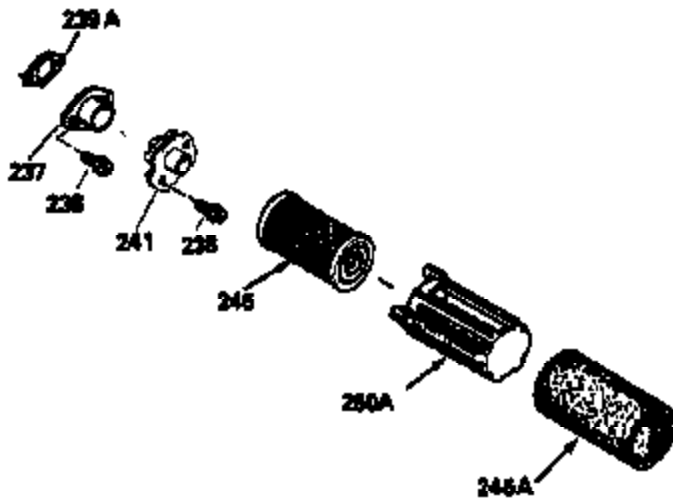

ILLUSTRATION SHOWS TYPICAL PARTS ONLY. ORDER BY PART NUMBER. PARTS NOT LISTED ARE SUPPLIED BY OEM.

VIEW 3 OF 3

Ref #	Part Number	Qty	Description
	RPMHigh		3450 to 3750
	RPMLow		1800
19	31386	1	Extension Spring
69	35261	1	* Mounting Flange Gasket
92	650815	1	Belleville Washer
182	6201	2	Screw, 1/4-28 x 7/8"
185	31384A	1	Intake Pipe (Incl. 224)
186	34337	1	Governor Link
223	650451	2	Screw, 1/4-20 x 1"
238	650806	2	Screw, 10-32 x 5/8"
245	34340	1	Air Cleaner Filter
250	34341B	1	Air Cleaner Cover
276	33753	1	Locking Plate
277	650795	2	Screw, 1/4-20 x 2-1/4"
340	35016	1	Fuel Tank Bracket
370A	35344	1	Instruction Decal