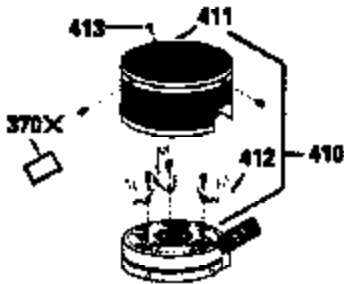

ILLUSTRATION SHOWS TYPICAL PARTS ONLY. ORDER BY PART NUMBER. PARTS NOT LISTED ARE SUPPLIED BY OEM.

VIEW 3 OF 3

Ref #	Part Number	Qty	Description
	RPMHigh		3450 to 3750
	RPMLow		1800
19	31386	1	Extension Spring
69	35261	1	* Mounting Flange Gasket
92	650815	1	Belleville Washer
182	6201	2	Screw, 1/4-28 x 7/8"
185	31384A	1	Intake Pipe (Incl. 224)
186	34337	1	Governor Link
223	650451	2	Screw, 1/4-20 x 1"
238	650806	2	Screw, 10-32 x 5/8"
245	34340	1	Air Cleaner Filter
250	34341B	1	Air Cleaner Cover
276	33753	1	Locking Plate
277	650795	2	Screw, 1/4-20 x 2-1/4"
340	35016	1	Fuel Tank Bracket
370A	35344	1	Instruction Decal