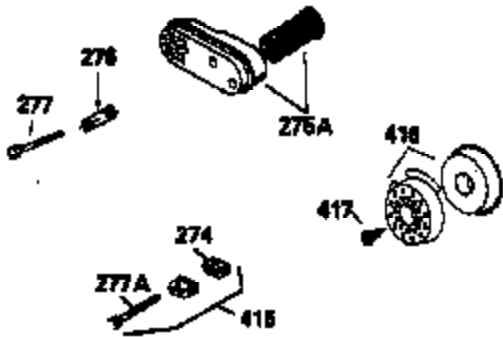

ILLUSTRATION SHOWS TYPICAL PARTS ONLY. ORDER BY PART NUMBER. PARTS NOT LISTED ARE SUPPLIED BY OEM.

VIEW 2 OF 3

Ref #	Part Number	Qty	Description
	RPMHigh		2900 to 3200
	RPMLow		2450 to 2750
92	650815	1	Belleville Washer
238	650932	2	Screw, 10-32 x 49/64"
245	35066	1	Air Cleaner Filter
287	650884	2	Screw, 8-32 x 1/2"
298	28763	3	Screw, 10-32 x 35/64"
301	35355	1	Fuel Cap
370	35169	1	Instruction Decal
390	590686	1	Rewind Starter

ILLUSTRATION SHOWS TYPICAL PARTS ONLY. ORDER BY PART NUMBER. PARTS NOT LISTED ARE SUPPLIED BY OEM.

VIEW 3 OF 3

Ref #	Part Number	Qty	Description
	RPMHigh		2900 to 3200
	RPMLow		2450 to 2750
19	31361	1	Extension Spring
69	35261	1	* Mounting Flange Gasket
92	650815	1	Belleville Washer
182	6201	2	Screw, 1/4-28 x 7/8"
185	31384A	1	Intake Pipe (Incl. 224)
186	34358	1	Governor Link
223	650451	2	Screw, 1/4-20 x 1"
238	650932	2	Screw, 10-32 x 49/64"
241	35797	1	Air Cleaner Collar
245	35066	1	Air Cleaner Filter
250	35065	1	Air Cleaner Cover
277	650795	2	Screw, 1/4-20 x 2-1/4"