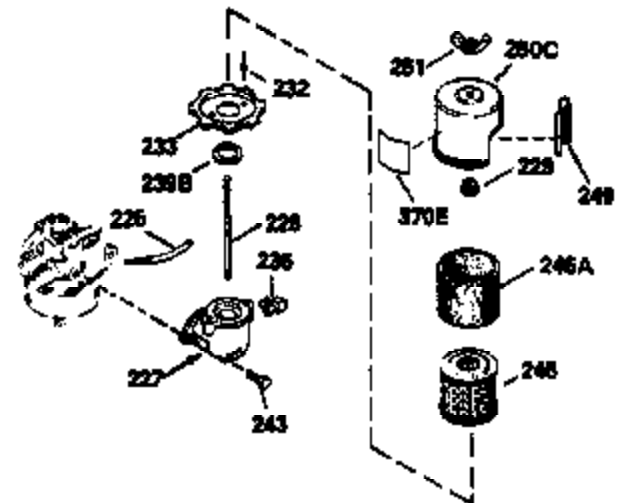

ILLUSTRATION SHOWS TYPICAL PARTS ONLY. ORDER BY PART NUMBER. PARTS NOT LISTED ARE SUPPLIED BY OEM.

VIEW 2 OF 3

Ref #	Part Number	Qty	Description
	RPMHigh		2900 to 3200
	RPMLow		2450 to 2750
92	650815	1	Belleville Washer
238	650932	2	Screw, 10-32 x 49/64"
245	35066	1	Air Cleaner Filter
287	650884	2	Screw, 8-32 x 1/2"
298	28763	3	Screw, 10-32 x 35/64"
301	35355	1	Fuel Cap
370	35169	1	Instruction Decal
390	590686	1	Rewind Starter

ILLUSTRATION SHOWS TYPICAL PARTS ONLY. ORDER BY PART NUMBER. PARTS NOT LISTED ARE SUPPLIED BY OEM.

VIEW 3 OF 3

Ref #	Part Number	Qty	Description
	RPMHigh		2900 to 3200
	RPMLow		2450 to 2750
19	31361	1	Extension Spring
69	35261	1	* Mounting Flange Gasket
92	650815	1	Belleville Washer
182	6201	2	Screw, 1/4-28 x 7/8"
185	31384A	1	Intake Pipe (Incl. 224)
186	34358	1	Governor Link
223	650451	2	Screw, 1/4-20 x 1"
238	650932	2	Screw, 10-32 x 49/64"
241	35797	1	Air Cleaner Collar
245	35066	1	Air Cleaner Filter
250	35065	1	Air Cleaner Cover
277	650795	2	Screw, 1/4-20 x 2-1/4"