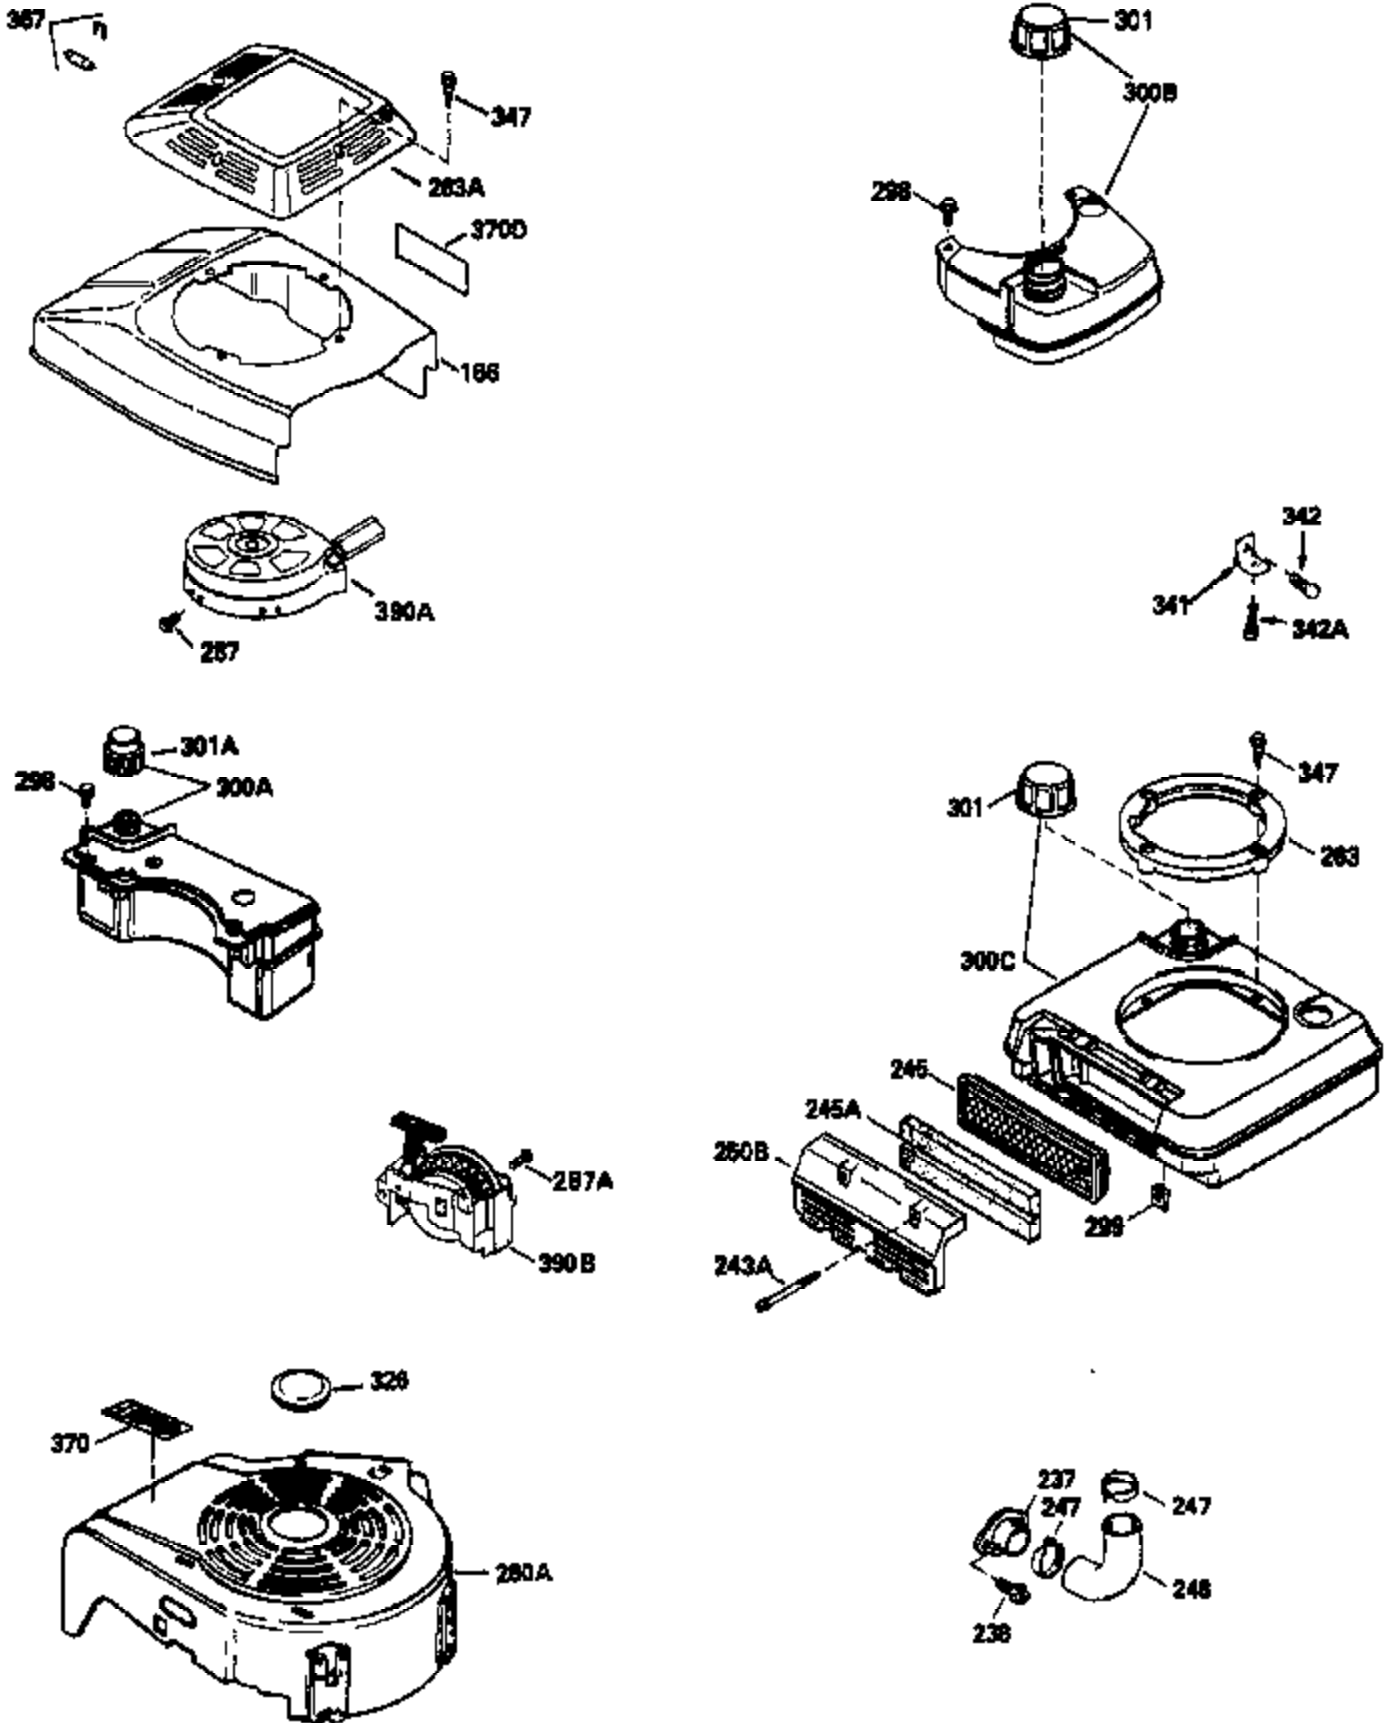

ILLUSTRATION SHOWS TYPICAL PARTS ONLY. ORDER BY PART NUMBER. PARTS NOT LISTED ARE SUPPLIED BY OEM.

VIEW 2 OF 3

Ref #	Part Number	Qty	Description
	RPMHigh		2900 to 3200
	RPMLow		2450 to 2750
92	650815	1	Belleville Washer
238	650932	2	Screw, 10-32 x 49/64"
245	35066	1	Air Cleaner Filter
287	650884	2	Screw, 8-32 x 1/2"
298	28763	3	Screw, 10-32 x 35/64"
301	35355	1	Fuel Cap
370	35169	1	Instruction Decal
390	590686	1	Rewind Starter