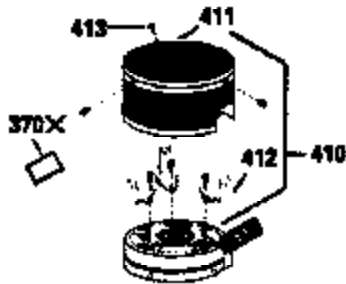

ILLUSTRATION SHOWS TYPICAL PARTS ONLY. ORDER BY PART NUMBER. PARTS NOT LISTED ARE SUPPLIED BY OEM.

VIEW 2 OF 3

Ref #	Part Number	Qty	Description
	RPMHigh		2900 to 3200
	RPMLow		2450 to 2750
92	650815	1	Belleville Washer
238	650932	2	Screw, 10-32 x 49/64"
245	35066	1	Air Cleaner Filter
287	650884	2	Screw, 8-32 x 1/2"
298	28763	3	Screw, 10-32 x 35/64"
301	35355	1	Fuel Cap
370	35169	1	Instruction Decal
390	590686	1	Rewind Starter

ILLUSTRATION SHOWS TYPICAL PARTS ONLY. ORDER BY PART NUMBER. PARTS NOT LISTED ARE SUPPLIED BY OEM.

VIEW 3 OF 3

Ref #	Part Number	Qty	Description
	RPMHigh		2900 to 3200
	RPMLow		2450 to 2750
19	31361	1	Extension Spring
69	35261	1	* Mounting Flange Gasket
92	650815	1	Belleville Washer
182	6201	2	Screw, 1/4-28 x 7/8"
185	31384A	1	Intake Pipe (Incl. 224)
186	34358	1	Governor Link
223	650451	2	Screw, 1/4-20 x 1"
238	650932	2	Screw, 10-32 x 49/64"
241	35797	1	Air Cleaner Collar
245	35066	1	Air Cleaner Filter
250	35065	1	Air Cleaner Cover
277	650795	2	Screw, 1/4-20 x 2-1/4"