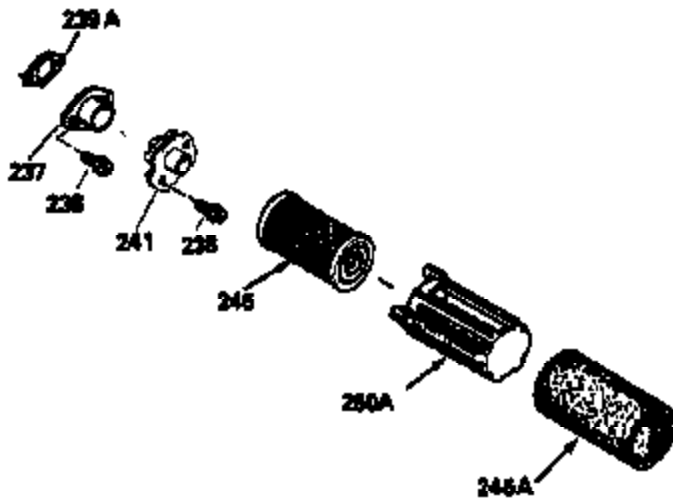

ILLUSTRATION SHOWS TYPICAL PARTS ONLY. ORDER BY PART NUMBER. PARTS NOT LISTED ARE SUPPLIED BY OEM.

VIEW 2 OF 3

Ref #	Part Number	Qty	Description
	RPMHigh		2900 to 3200
	RPMLow		2450 to 2750
92	650815	1	Belleville Washer
238	650932	2	Screw, 10-32 x 49/64"
245	35066	1	Air Cleaner Filter
287	650884	2	Screw, 8-32 x 1/2"
298	28763	3	Screw, 10-32 x 35/64"
301	35355	1	Fuel Cap
370	35169	1	Instruction Decal
390	590686	1	Rewind Starter

ILLUSTRATION SHOWS TYPICAL PARTS ONLY. ORDER BY PART NUMBER. PARTS NOT LISTED ARE SUPPLIED BY OEM.

VIEW 3 OF 3

Ref #	Part Number	Qty	Description
	RPMHigh		2900 to 3200
	RPMLow		2450 to 2750
19	31361	1	Extension Spring
69	35261	1	* Mounting Flange Gasket
92	650815	1	Belleville Washer
182	6201	2	Screw, 1/4-28 x 7/8"
185	31384A	1	Intake Pipe (Incl. 224)
186	34358	1	Governor Link
223	650451	2	Screw, 1/4-20 x 1"
238	650932	2	Screw, 10-32 x 49/64"
241	35797	1	Air Cleaner Collar
245	35066	1	Air Cleaner Filter
250	35065	1	Air Cleaner Cover
277	650795	2	Screw, 1/4-20 x 2-1/4"