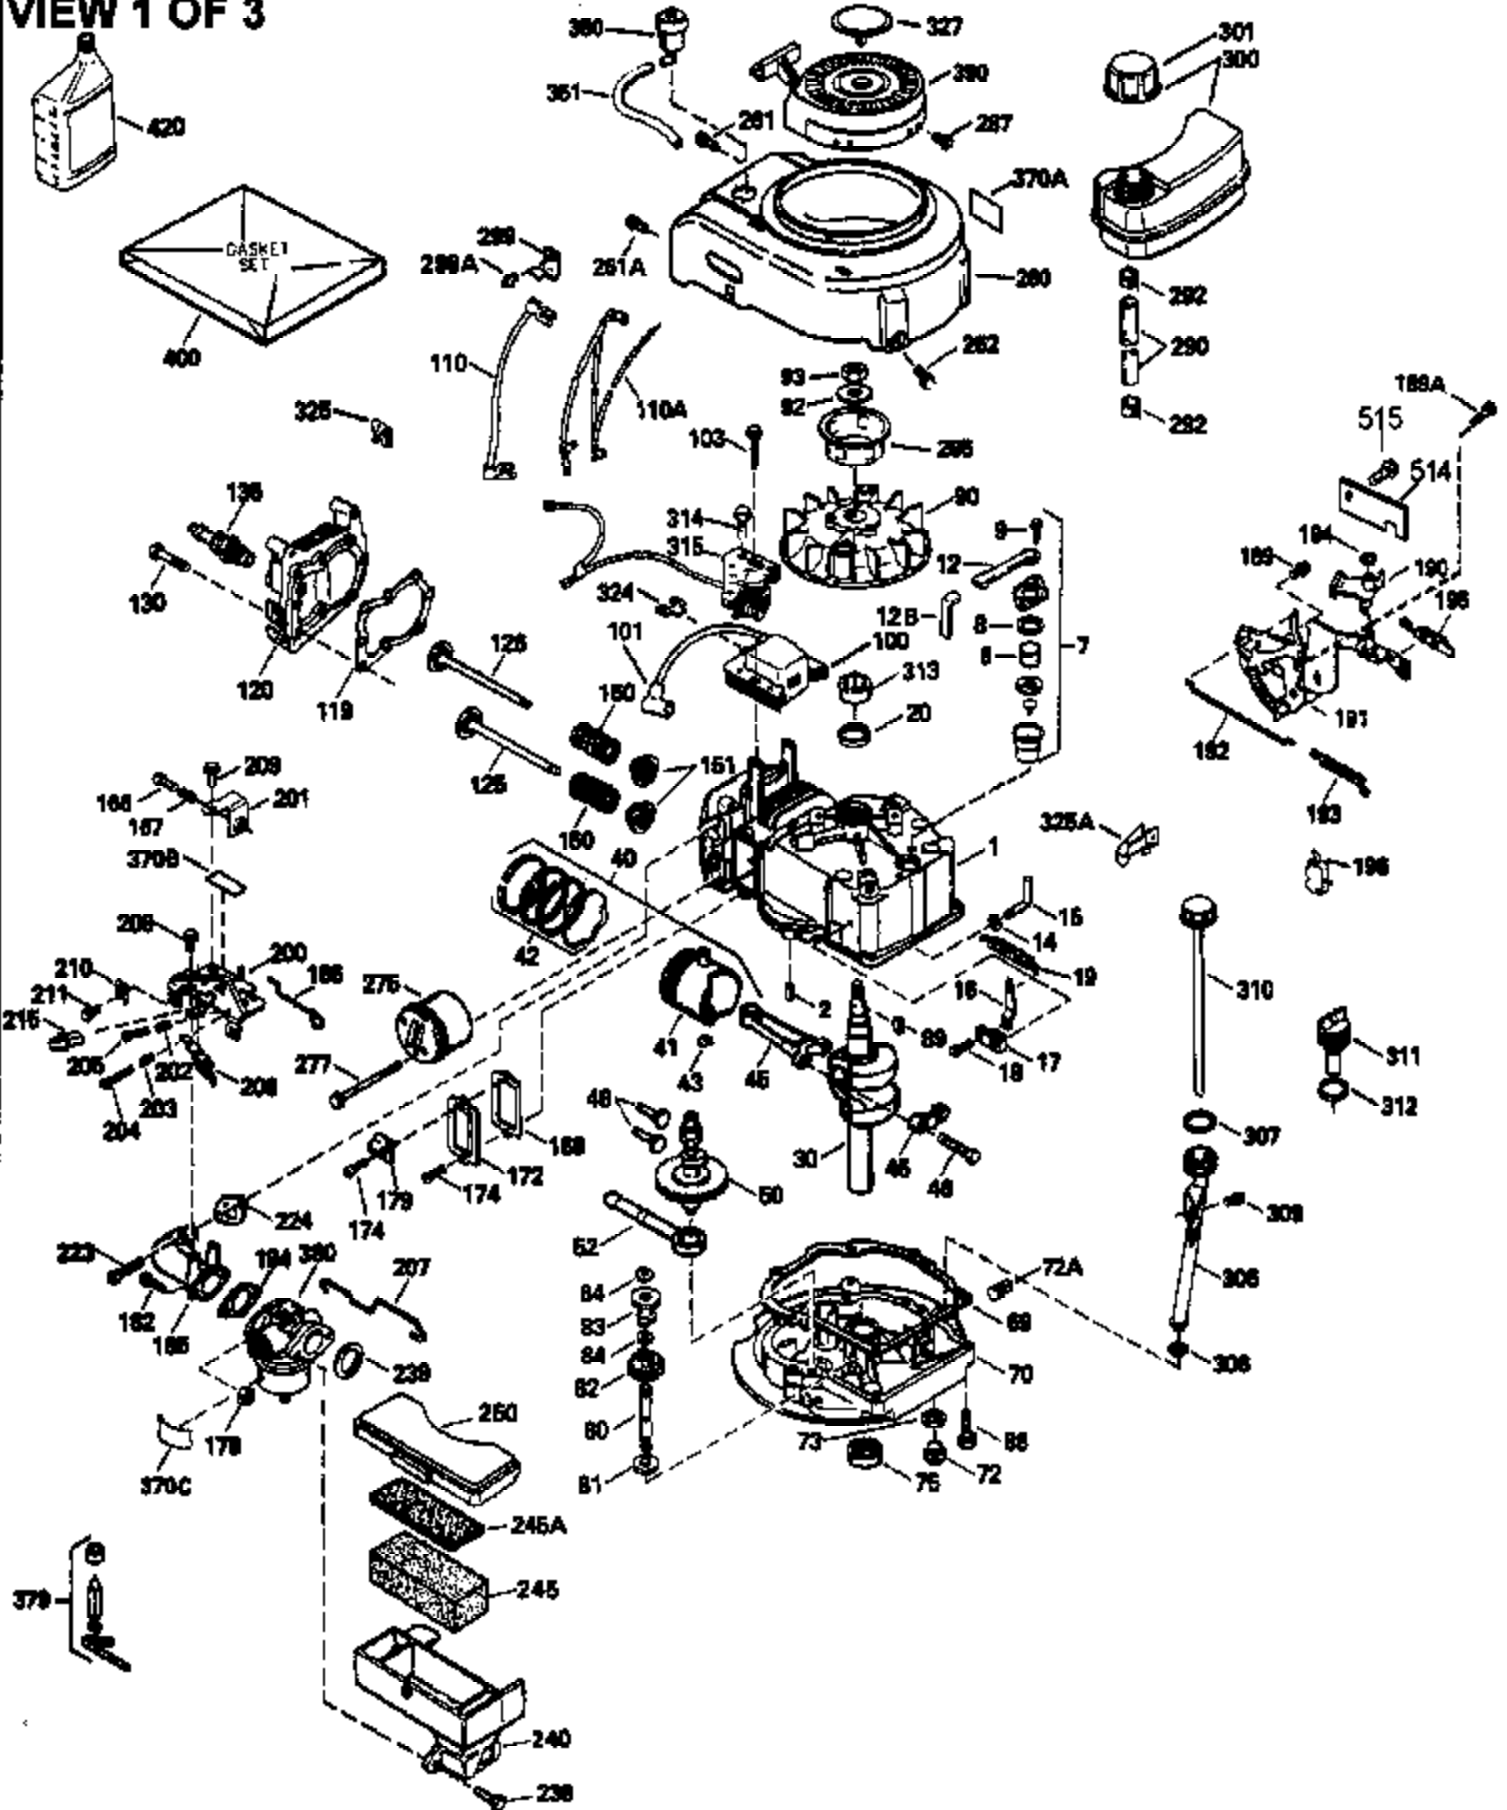

ILLUSTRATION SHOWS TYPICAL PARTS ONLY. ORDER BY PART NUMBER. PARTS NOT LISTED ARE SUPPLIED BY OEM.

VIEW 1 OF 3

Ref #	Part Number	Qty	Description
	RPMHigh		2900 to 3200
	RPMLow		2450 to 2750
1	33968B	1	Cylinder (Incl. 2 & 20)
2	26727	2	Dowel Pin
6	33734	1	Breather Element
7	34214A	1	Breather Ass'y. (Incl. 6, 8, 9 & 12)
8	33735	1	* Breather Gasket
9	30200	2	Screw, 10-24 x 9/16"
12	33886	1	Breather Tube
14	28277	1	Washer
15	30589	1	Governor Rod (Incl. 14)
16	31383A	1	Governor Lever
17	31335	1	Governor Lever Clamp
18	650548	1	Screw, 8-32 x 5/16"
19	31361	1	Extension Spring
20	32600	1	Oil Seal
30	35753A	1	Crankshaft
40	34535	1	Piston, Pin & Ring Set (Std.)
40	34536	1	Piston, Pin & Ring Set (.010" OS)
40	34537	1	Piston, Pin & Ring Set (.020" OS)
41	33562B	1	Piston & Pin Ass'y. (Std.) (Incl. 43)
41	33563B	1	Piston & Pin Ass'y. (.010" OS) (Incl. 43)
41	33564B	1	Piston & Pin Ass'y. (.020" OS) (Incl. 43)
42	33567	1	Ring Set (Std.)
42	33568	1	Ring Set (.010" OS)
42	33569	1	Ring Set (.020" OS)
43	20381	2	Piston Pin Retaining Ring
45	32875	1	Connecting Rod Ass'y. (Incl. 46)
46	32610A	2	Connecting Rod Bolt
48	27241	2	Valve Lifter
50	33553	1	Camshaft (MCR)
52	29914	1	Oil Pump Ass'y.
69	35261	1	* Mounting Flange Gasket
70	35179A	1	Mounting Flange (Incl. 72, 75 & 80)
72	30572	1	Oil Drain Plug (Incl. 73)
73	28833	1	Drain Plug Gasket
75	27897	1	Oil Seal
80	30574	1	Governor Shaft
81	30590A	1	Washer
82	30591	1	Governor Gear Ass'y. (Incl. 81)
83	30588A	1	Governor Spool
84	29193	2	Retaining Ring
86	650488	6	Screw, 1/4-20 x 1-1/4"
89	610961	1	Flywheel Key
90	611123	1	Flywheel
92	650815	1	Belleville Washer
93	650816	1	Flywheel Nut
100	34443A	1	Solid State Ignition
101	610118	1	Spark Plug Cover
103	650814	2	Screw, Torx T-15, 10-24 x 1"
110	36230	1	Ground Wire
119	33554A	1	* Cylinder Head Gasket
120	34342	1	Cylinder Head
125	29313C	1	Exhaust Valve (Std.) (Incl. 151)
125	29315C	1	Exhaust Valve (1/32" OS) (Incl. 151)
126	29314B	1	Intake Valve (Std.) (Incl. 151)
126	29315C	1	Intake Valve (1/32" OS) (Incl. 151)
130	6021A	8	Screw, 5/16-18 x 1-1/2"