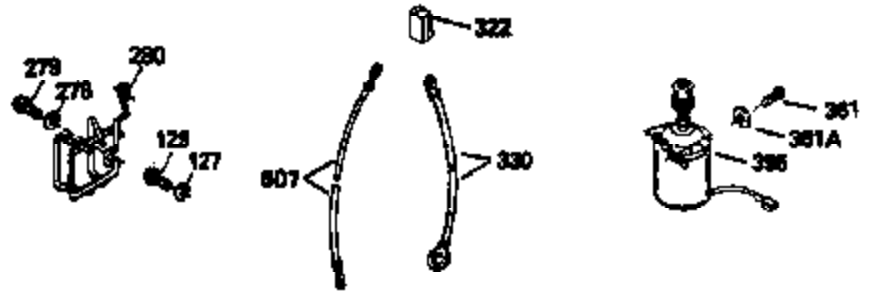

ILLUSTRATION SHOWS TYPICAL PARTS ONLY. ORDER BY PART NUMBER. PARTS NOT LISTED ARE SUPPLIED BY OEM.

VIEW 3 OF 3

Ref #	Part Number	Qty	Description
19	31386	1	Extension Spring
69	35261	1	* Mounting Flange Gasket
92	650815	1	Belleville Washer
182	6201	2	Screw, 1/4-28 x 7/8"
185	33004A	1	Intake Pipe (Incl. 224)
186	34337	1	Governor Link
191	36559	1	S.E. Brake Bracket (Incl. 195)
223	650451	2	Screw, 1/4-20 x 1"
225	35043	1	Carburetor Tube
227	35917	1	Air Cleaner Elbow Ass'y. (Incl. 238)
228	650826	1	Stud
235	35533	1	Air Cleaner Elbow Fitting
238	650940	2	Screw, 10-32 x 3/4"
239A	34698A	1	Air Cleaner Gasket
245	34782	1	Air Cleaner Filter
245A	34783	1	Air Cleaner Filter
249	35536	1	Air Cleaner Cover Seal
250	35535	1	Air Cleaner Cover
251	650513	1	Wing Nut
275A	35125	1	Spark Arrestor Muffler (Incl. 277)(Optional)
276	33753	1	Locking Plate (Optional)
277A	650795	2	Screw, 1/4-20 x 2-1/4" (Optional)
277	650988	2	Screw, 1/4-20 x 2-5/16"
370A	36261	1	Lubrication Decal
370E	34704	1	Air Cleaner Decal