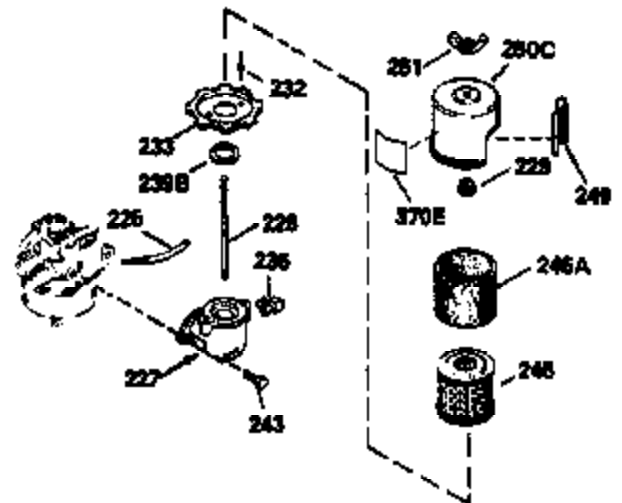

ILLUSTRATION SHOWS TYPICAL PARTS ONLY. ORDER BY PART NUMBER. PARTS NOT LISTED ARE SUPPLIED BY OEM.

VIEW 3 OF 3

Ref #	Part Number	Qty	Description
19	31386	1	Extension Spring
69	35261	1	* Mounting Flange Gasket
92	650815	1	Belleville Washer
182	6201	2	Screw, 1/4-28 x 7/8"
185	33004A	1	Intake Pipe (Incl. 224)
186	34337	1	Governor Link
191	36559	1	S.E. Brake Bracket (Incl. 195)
223	650451	2	Screw, 1/4-20 x 1"
225	35043	1	Carburetor Tube
227	35917	1	Air Cleaner Elbow Ass'y. (Incl. 238)
228	650826	1	Stud
235	35533	1	Air Cleaner Elbow Fitting
238	650940	2	Screw, 10-32 x 3/4"
239A	34698A	1	Air Cleaner Gasket
245	34782	1	Air Cleaner Filter
245A	34783	1	Air Cleaner Filter
249	35536	1	Air Cleaner Cover Seal
250	35535	1	Air Cleaner Cover
251	650513	1	Wing Nut
275A	35125	1	Spark Arrestor Muffler (Incl. 277)(Optional)
276	33753	1	Locking Plate (Optional)
277A	650795	2	Screw, 1/4-20 x 2-1/4" (Optional)
277	650988	2	Screw, 1/4-20 x 2-5/16"
370A	36261	1	Lubrication Decal
370E	34704	1	Air Cleaner Decal