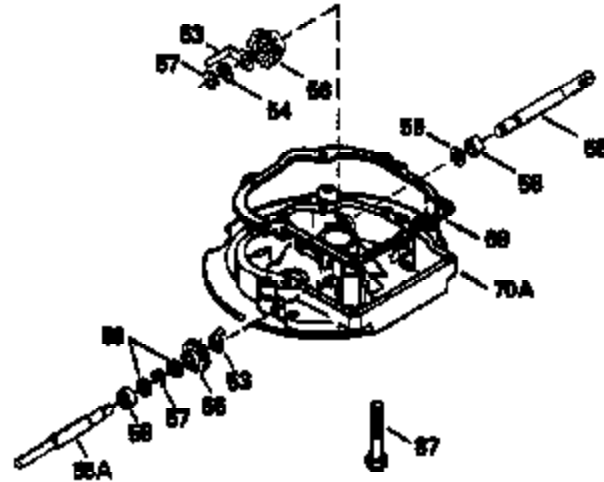

ILLUSTRATION SHOWS TYPICAL PARTS ONLY. ORDER BY PART NUMBER. PARTS NOT LISTED ARE SUPPLIED BY OEM.

VIEW 3 OF 3

Ref #	Part Number	Qty	Description
19	31386	1	Extension Spring
69	35261	1	* Mounting Flange Gasket
92	650815	1	Belleville Washer
182	6201	2	Screw, 1/4-28 x 7/8"
185	33004A	1	Intake Pipe (Incl. 224)
186	34337	1	Governor Link
191	36559	1	S.E. Brake Bracket (Incl. 195)
223	650451	2	Screw, 1/4-20 x 1"
225	35043	1	Carburetor Tube
227	35917	1	Air Cleaner Elbow Ass'y. (Incl. 238)
228	650826	1	Stud
235	35533	1	Air Cleaner Elbow Fitting
238	650940	2	Screw, 10-32 x 3/4"
239A	34698A	1	Air Cleaner Gasket
245	34782	1	Air Cleaner Filter
245A	34783	1	Air Cleaner Filter
249	35536	1	Air Cleaner Cover Seal
250	35535	1	Air Cleaner Cover
251	650513	1	Wing Nut
275A	35125	1	Spark Arrestor Muffler (Incl. 277)(Optional)
276	33753	1	Locking Plate (Optional)
277A	650795	2	Screw, 1/4-20 x 2-1/4" (Optional)
277	650988	2	Screw, 1/4-20 x 2-5/16"
370A	36261	1	Lubrication Decal
370E	34704	1	Air Cleaner Decal