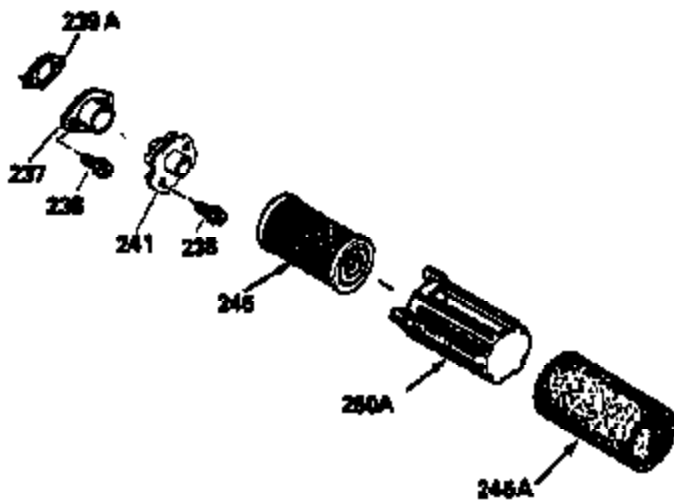

ILLUSTRATION SHOWS TYPICAL PARTS ONLY. ORDER BY PART NUMBER. PARTS NOT LISTED ARE SUPPLIED BY OEM.

VIEW 3 OF 3

Ref #	Part Number	Qty	Description
19	31386	1	Extension Spring
69	35261	1	* Mounting Flange Gasket
92	650815	1	Belleville Washer
182	6201	2	Screw, 1/4-28 x 7/8"
185	33004A	1	Intake Pipe (Incl. 224)
186	34337	1	Governor Link
191	36559	1	S.E. Brake Bracket (Incl. 195)
223	650451	2	Screw, 1/4-20 x 1"
225	35043	1	Carburetor Tube
227	35917	1	Air Cleaner Elbow Ass'y. (Incl. 238)
228	650826	1	Stud
235	35533	1	Air Cleaner Elbow Fitting
238	650940	2	Screw, 10-32 x 3/4"
239A	34698A	1	Air Cleaner Gasket
245	34782	1	Air Cleaner Filter
245A	34783	1	Air Cleaner Filter
249	35536	1	Air Cleaner Cover Seal
250	35535	1	Air Cleaner Cover
251	650513	1	Wing Nut
275A	35125	1	Spark Arrestor Muffler (Incl. 277)(Optional)
276	33753	1	Locking Plate (Optional)
277A	650795	2	Screw, 1/4-20 x 2-1/4" (Optional)
277	650988	2	Screw, 1/4-20 x 2-5/16"
370A	36261	1	Lubrication Decal
370E	34704	1	Air Cleaner Decal