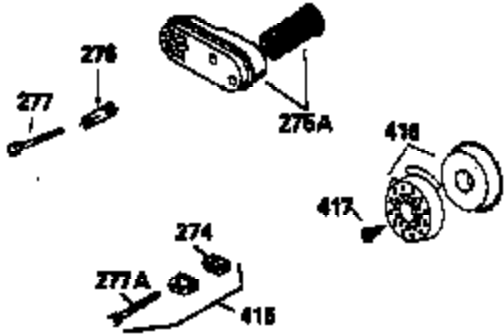

ILLUSTRATION SHOWS TYPICAL PARTS ONLY. ORDER BY PART NUMBER. PARTS NOT LISTED ARE SUPPLIED BY OEM.

VIEW 3 OF 3

Ref #	Part Number	Qty	Description
19	31386	1	Extension Spring
69	35261	1	* Mounting Flange Gasket
92	650815	1	Belleville Washer
182	6201	2	Screw, 1/4-28 x 7/8"
185	33004A	1	Intake Pipe (Incl. 224)
186	34337	1	Governor Link
191	36559	1	S.E. Brake Bracket (Incl. 195)
223	650451	2	Screw, 1/4-20 x 1"
225	35043	1	Carburetor Tube
227	35917	1	Air Cleaner Elbow Ass'y. (Incl. 238)
228	650826	1	Stud
235	35533	1	Air Cleaner Elbow Fitting
238	650940	2	Screw, 10-32 x 3/4"
239A	34698A	1	Air Cleaner Gasket
245	34782	1	Air Cleaner Filter
245A	34783	1	Air Cleaner Filter
249	35536	1	Air Cleaner Cover Seal
250	35535	1	Air Cleaner Cover
251	650513	1	Wing Nut
275A	35125	1	Spark Arrestor Muffler (Incl. 277)(Optional)
276	33753	1	Locking Plate (Optional)
277A	650795	2	Screw, 1/4-20 x 2-1/4" (Optional)
277	650988	2	Screw, 1/4-20 x 2-5/16"
370A	36261	1	Lubrication Decal
370E	34704	1	Air Cleaner Decal