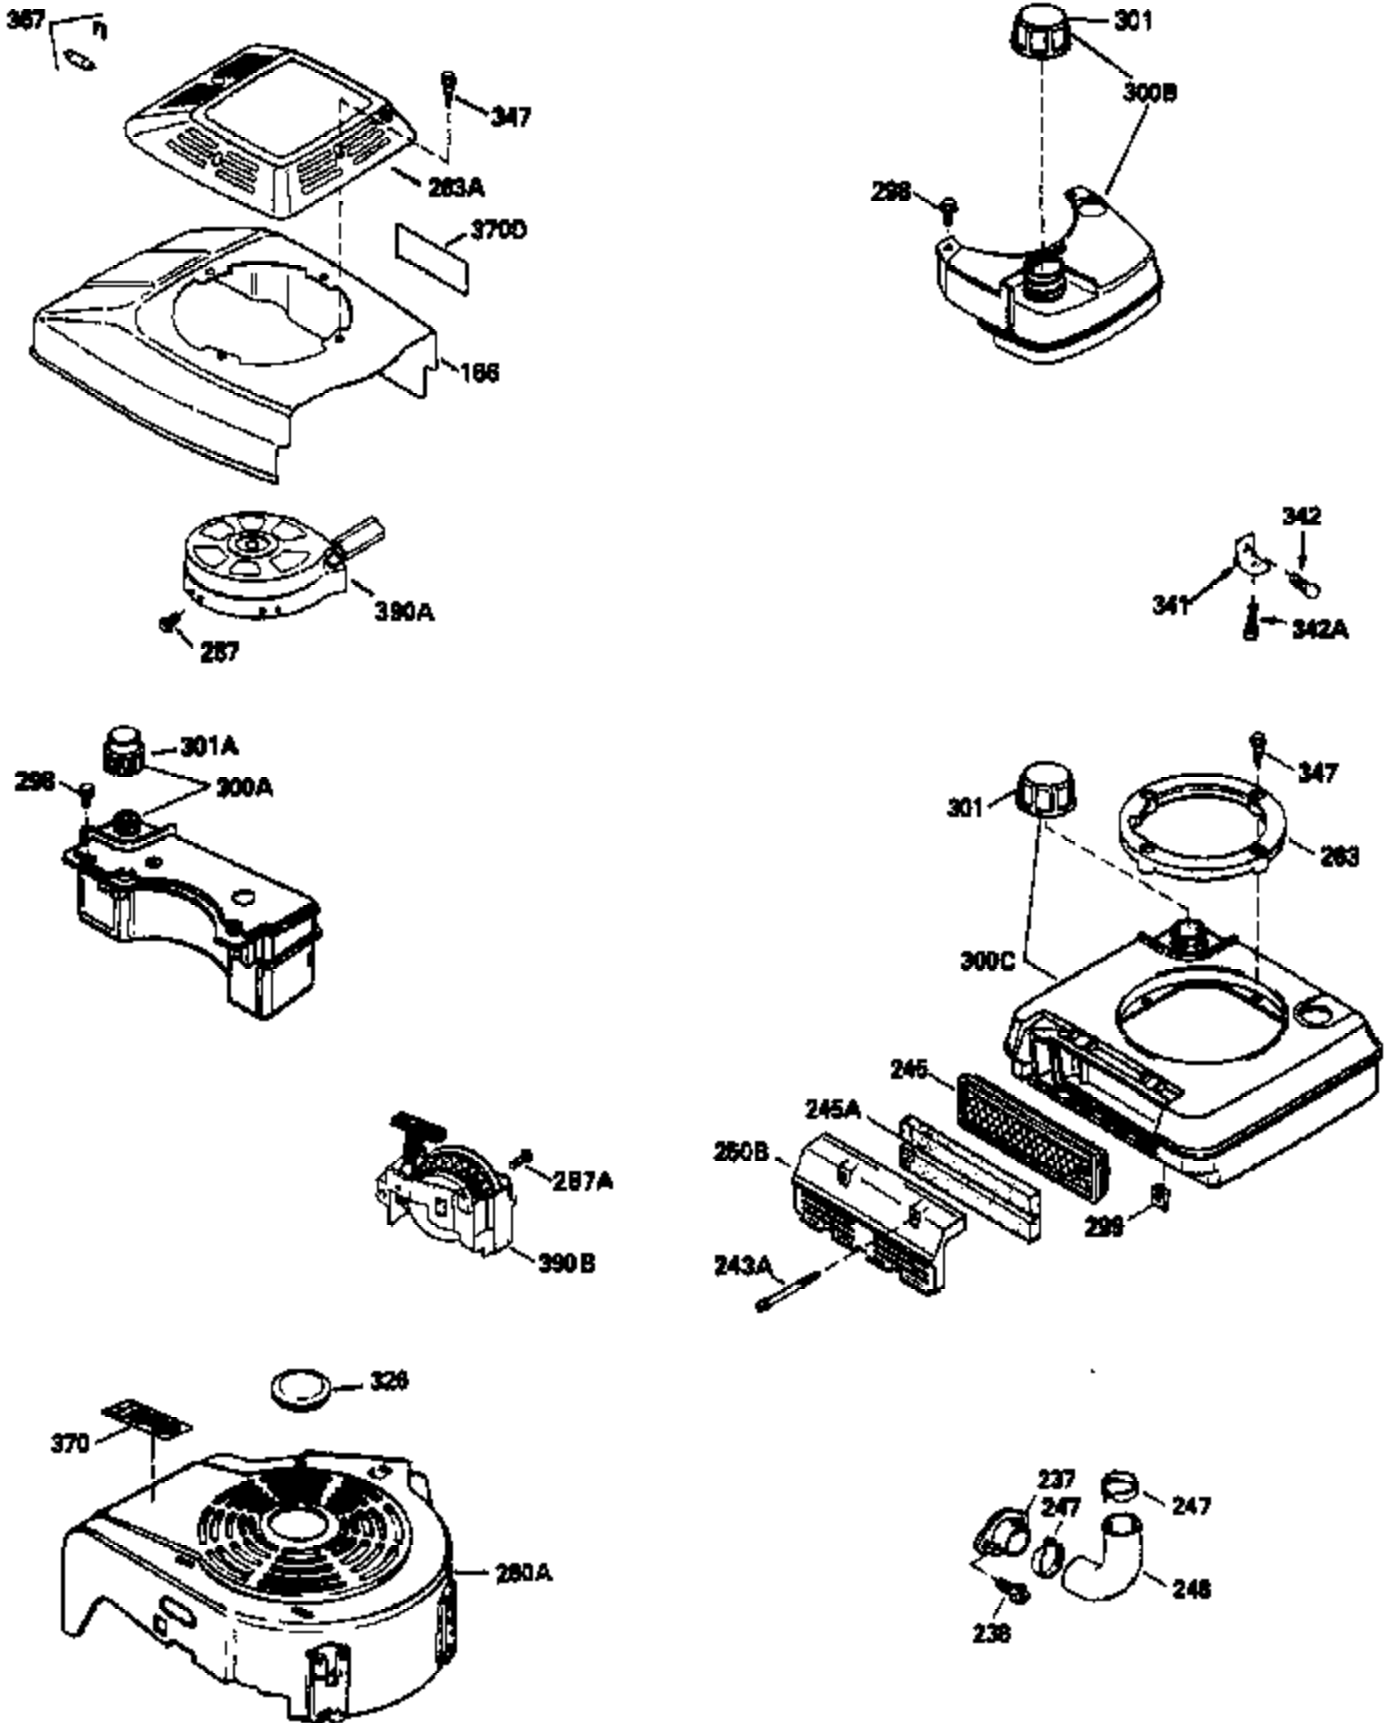

Ref #	Part Number	Qty	Description
514	36458	1	Brake Lock Out Device (Incl. 515) WARNING! Do not use the brake lock out device on engines required to meet CPSC safety standard for walkbehind power lawnmowers, Title 16 , Part 1205 of the code of Federal Regulations or you will be in violation of the law.
515	650926	1	Screw, 10-32 x 49/64"

ILLUSTRATION SHOWS TYPICAL PARTS ONLY. ORDER BY PART NUMBER. PARTS NOT LISTED ARE SUPPLIED BY OEM.

VIEW 2 OF 3