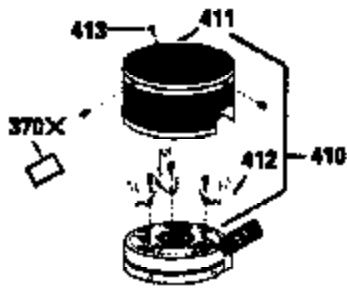

ILLUSTRATION SHOWS TYPICAL PARTS ONLY. ORDER BY PART NUMBER. PARTS NOT LISTED ARE SUPPLIED BY OEM.

VIEW 3 OF 3

Ref #	Part Number	Qty	Description
19	31386	1	Extension Spring
69	35261	1	* Mounting Flange Gasket
92	650815	1	Belleville Washer
182	6201	2	Screw, 1/4-28 x 7/8"
185	33004A	1	Intake Pipe (Incl. 224)
186	34337	1	Governor Link
191	36559	1	S.E. Brake Bracket (Incl. 195)
223	650451	2	Screw, 1/4-20 x 1"
225	35043	1	Carburetor Tube
227	35917	1	Air Cleaner Elbow Ass'y. (Incl. 238)
228	650826	1	Stud
235	35533	1	Air Cleaner Elbow Fitting
238	650940	2	Screw, 10-32 x 3/4"
239A	34698A	1	Air Cleaner Gasket
245	34782	1	Air Cleaner Filter
245A	34783	1	Air Cleaner Filter
249	35536	1	Air Cleaner Cover Seal
250	35535	1	Air Cleaner Cover
251	650513	1	Wing Nut
275A	35125	1	Spark Arrestor Muffler (Incl. 277)(Optional)
276	33753	1	Locking Plate (Optional)
277A	650795	2	Screw, 1/4-20 x 2-1/4" (Optional)
277	650988	2	Screw, 1/4-20 x 2-5/16"
370A	36261	1	Lubrication Decal
370E	34704	1	Air Cleaner Decal