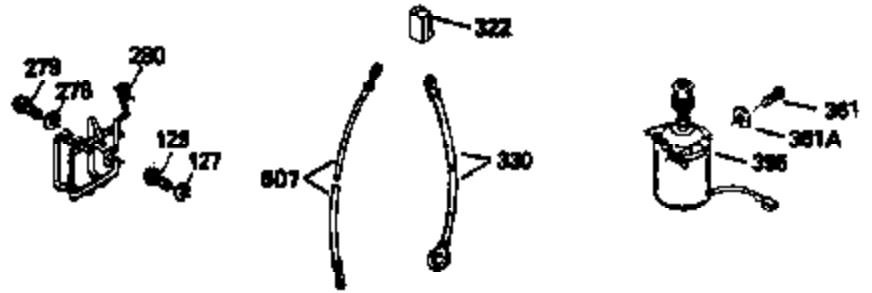

ILLUSTRATION SHOWS TYPICAL PARTS ONLY. ORDER BY PART NUMBER. PARTS NOT LISTED ARE SUPPLIED BY OEM.

**VIEW 2 OF 3**

Ref #	Part Number	Qty	Description
	RPMHigh		3000 to 3300
	RPMLow		1800
92	650815	1	Belleville Washer
238	650806	2	Screw, 10-32 x 5/8"
238A	650940	2	Screw, 10-32 x 3/4"
245	34782	1	Air Cleaner Filter
245A	34783	1	Air Cleaner Filter
263	36214	1	Trim Ring
287	650884	2	Screw, 8-32 x 1/2"
298	28763		Screw, 10-32 x 35/64"
301	33032	1	Fuel Cap
370	34346	1	Lubrication Decal
370A	550223	1	Name Decal
390	590688	1	Rewind Starter

ILLUSTRATION SHOWS TYPICAL PARTS ONLY. ORDER BY PART NUMBER. PARTS NOT LISTED ARE SUPPLIED BY OEM.

VIEW 3 OF 3

Ref #	Part Number	Qty	Description
	RPMHigh		3000 to 3300
	RPMLow		1800
19	31386	1	Extension Spring
69	35261	1	* Mounting Flange Gasket
92	650815	1	Belleville Washer
182	6201	2	Screw, 1/4-28 x 7/8"
185	33004A	1	Intake Pipe (Incl. 224)
186	34337	1	Governor Link
223	650451	2	Screw, 1/4-20 x 1"
225	35043	1	Carburetor Tube
227	35917	1	Air Cleaner Elbow Ass'y. (Incl. 238A)
228	650826	1	Stud, 1/4-20 x 6.20" Threaded Both Ends
229	650825	1	Nut & Lock Washer, 1/4-20
232	P/L	2	Pop Rivet (Can be purchased locally)
235	35533	1	Air Cleaner Elbow Fitting
238A	650940	2	Screw, 10-32 x 3/4"
238	650806	2	Screw, 10-32 x 5/8"
239A	35815	1	Air Cleaner Gasket
245A	34783	1	Air Cleaner Filter
245	34782	1	Air Cleaner Filter
249	35536	1	Air Cleaner Cover Seal
250	35535	1	Air Cleaner Cover
251	650513	1	Wing Nut, 1/4-20
276	33753	1	Locking Plate
277	650795	2	Screw, 1/4-20 x 2-1/4"
370A	550223	1	Name Decal