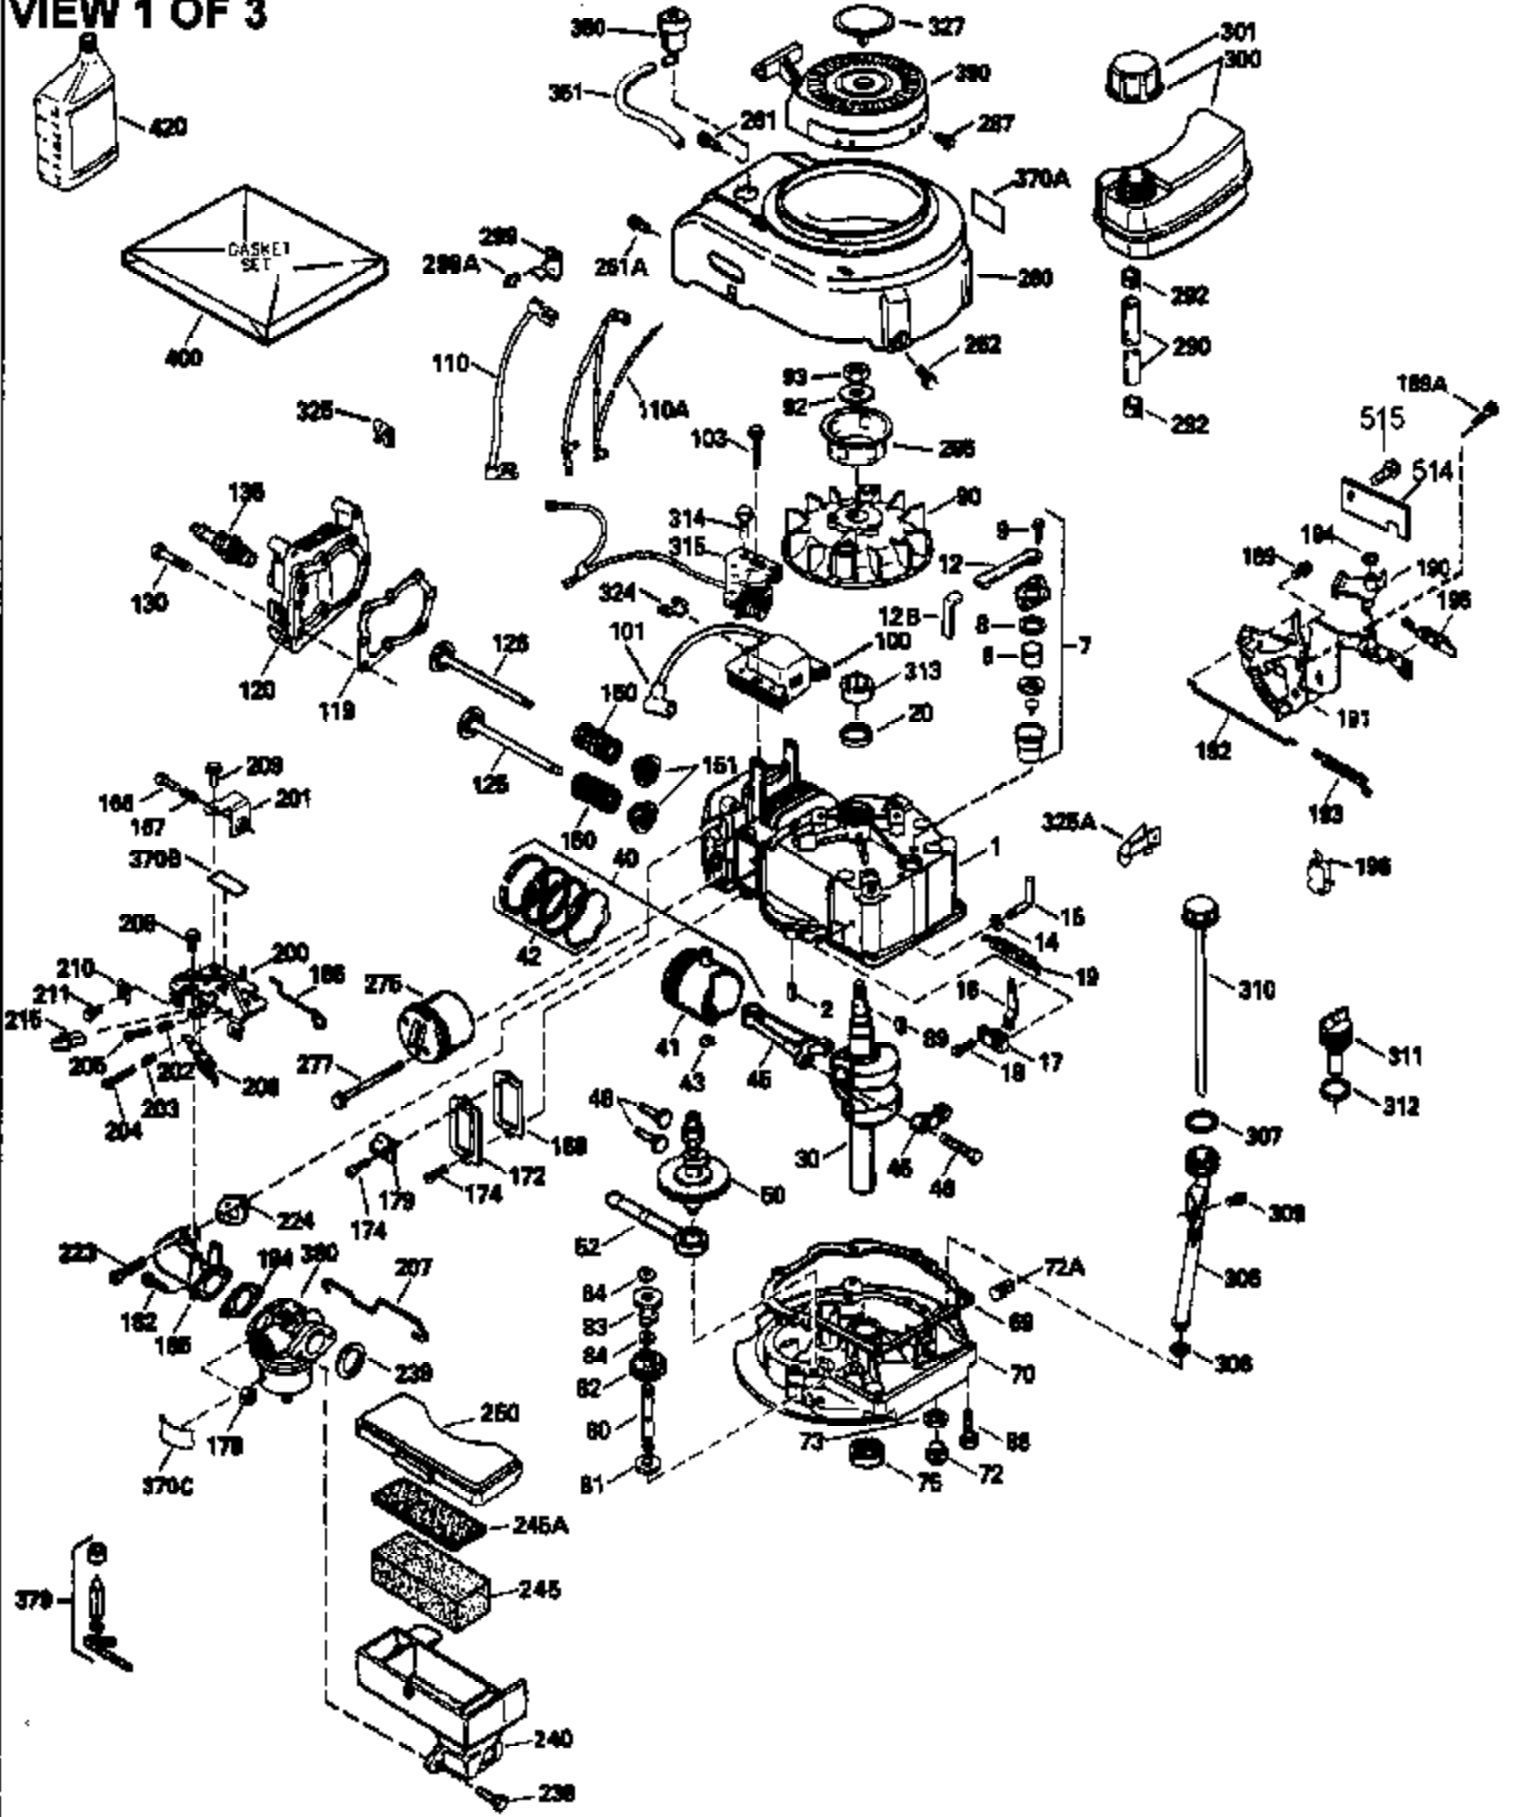

## Engine Parts List #1

Ref #	Part Number	Qty	Description
	RPMHigh		3000 to 3300
	RPMLow		1800
1	33968B	1	Cylinder (Incl. 2 & 20)
2	26727	2	Dowel Pin
6	33734	1	Breather Element
7	34214A	1	Breather Ass'y. (Incl. 6, 8, 9 & 12)
8	33735	1	* Breather Gasket
9	30200	2	Screw, 10-24 x 9/16"
12	33886	1	Breather Tube
14	28277	1	Washer
15	30589	1	Governor Rod (Incl. 14)
16	31383A	1	Governor Lever
17	31335	1	Governor Lever Clamp
18	650548	1	Screw, 8-32 x 5/16"
19	31386	1	Extension Spring
20	32600	1	Oil Seal
30	34570A	1	Crankshaft
40	34535	1	Piston, Pin & Ring Set (Std.)
40	34536	1	Piston, Pin & Ring Set (.010" OS)
40	34537	1	Piston, Pin & Ring Set (.020" OS)
41	33562B	1	Piston & Pin Ass'y. (Std.) (Incl. 43)
41	33563B	1	Piston & Pin Ass'y. (.010" OS) (Incl. 43)
41	33564B	1	Piston & Pin Ass'y. (.020" OS) (Incl. 43)
42	33567	1	Ring Set (Std.)
42	33568	1	Ring Set (.010" OS)
42	33569	1	Ring Set (.020" OS)
43	20381	2	Piston Pin Retaining Ring
45	32875	1	Connecting Rod Ass'y. (Incl. 46)
46	32610A	2	Connecting Rod Bolt
48	27241	2	Valve Lifter
50	33553	1	Camshaft (MCR)
52	29914	1	Oil Pump Ass'y.
69	35261	1	* Mounting Flange Gasket
70	34311D	1	Mounting Flange (Incl. 72, 75 & 80)
72	36083	1	Oil Drain Plug
75	27897	1	Oil Seal
80	30574	1	Governor Shaft
81	30590A	1	Washer
82	30591	1	Governor Gear Ass'y. (Incl. 81)
83	30588A	1	Governor Spool
84	29193	2	Retaining Ring
86	650488	6	Screw, 1/4-20 x 1-1/4"
89	611004	1	Flywheel Key
90	611112	1	Flywheel
92	650815	1	Belleville Washer
93	650816	1	Flywheel Nut
100	34443A	1	Solid State Ignition
101	610118	1	Spark Plug Cover
103	650814	2	Screw, Torx T-15, 10-24 x 1"
110	36230	1	Ground Wire
119	33554A	1	* Cylinder Head Gasket
120	34342	1	Cylinder Head
125	29313C	1	Exhaust Valve (Std.) (Incl. 151)
125	29315C	1	Exhaust Valve (1/32" OS) (Incl. 151)
126	29314B	1	Intake Valve (Std.) (Incl. 151)
126	29315C	1	Intake Valve (1/32" OS) (Incl. 151)
130	6021A	8	Screw, 5/16-18 x 1-1/2"
135	35395	1	Resistor Spark Plug (RJ19LM)