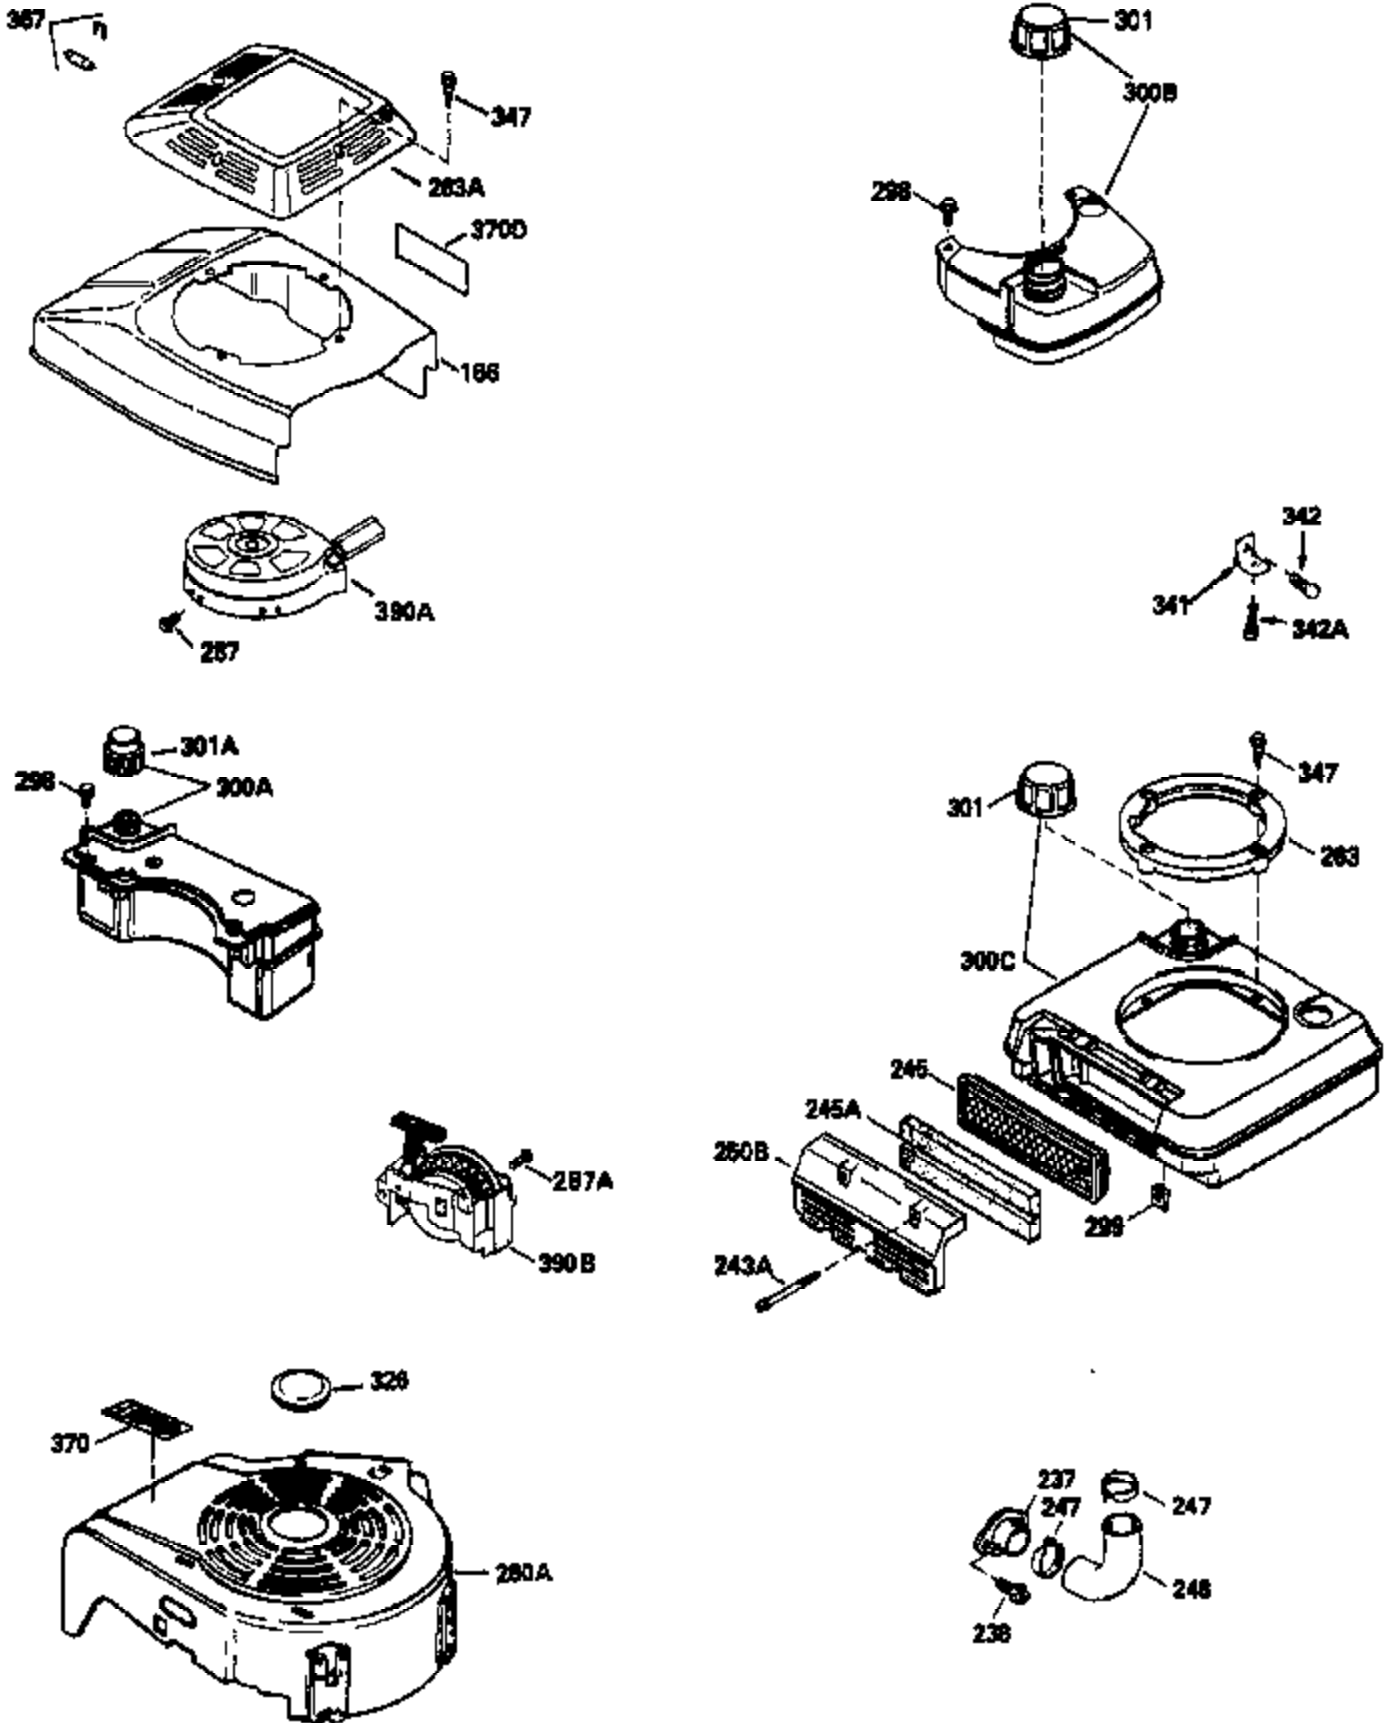

ILLUSTRATION SHOWS TYPICAL PARTS ONLY. ORDER BY PART NUMBER. PARTS NOT LISTED ARE SUPPLIED BY OEM.

VIEW 2 OF 3

Ref #	Part Number	Qty	Description
	RPMHigh		3000 to 3300
	RPMLow		1800
92	650815	1	Belleville Washer
238	650806	2	Screw, 10-32 x 5/8"
238A	650940	2	Screw, 10-32 x 3/4"
245	34782	1	Air Cleaner Filter
245A	34783	1	Air Cleaner Filter
263	36214	1	Trim Ring
287	650884	2	Screw, 8-32 x 1/2"
298	28763		Screw, 10-32 x 35/64"
301	33032	1	Fuel Cap
370	34346	1	Lubrication Decal
370A	550223	1	Name Decal
390	590688	1	Rewind Starter