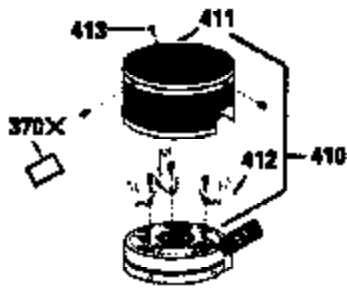

ILLUSTRATION SHOWS TYPICAL PARTS ONLY. ORDER BY PART NUMBER. PARTS NOT LISTED ARE SUPPLIED BY OEM.

**VIEW 2 OF 3**

Ref #	Part Number	Qty	Description
	RPMHigh		3000 to 3300
	RPMLow		1800
92	650815	1	Belleville Washer
238	650806	2	Screw, 10-32 x 5/8"
238A	650940	2	Screw, 10-32 x 3/4"
245	34782	1	Air Cleaner Filter
245A	34783	1	Air Cleaner Filter
263	36214	1	Trim Ring
287	650884	2	Screw, 8-32 x 1/2"
298	28763		Screw, 10-32 x 35/64"
301	33032	1	Fuel Cap
370	34346	1	Lubrication Decal
370A	550223	1	Name Decal
390	590688	1	Rewind Starter

ILLUSTRATION SHOWS TYPICAL PARTS ONLY. ORDER BY PART NUMBER. PARTS NOT LISTED ARE SUPPLIED BY OEM.

VIEW 3 OF 3

Ref #	Part Number	Qty	Description
	RPMHigh		3000 to 3300
	RPMLow		1800
19	31386	1	Extension Spring
69	35261	1	* Mounting Flange Gasket
92	650815	1	Belleville Washer
182	6201	2	Screw, 1/4-28 x 7/8"
185	33004A	1	Intake Pipe (Incl. 224)
186	34337	1	Governor Link
223	650451	2	Screw, 1/4-20 x 1"
225	35043	1	Carburetor Tube
227	35917	1	Air Cleaner Elbow Ass'y. (Incl. 238A)
228	650826	1	Stud, 1/4-20 x 6.20" Threaded Both Ends
229	650825	1	Nut & Lock Washer, 1/4-20
232	P/L	2	Pop Rivet (Can be purchased locally)
235	35533	1	Air Cleaner Elbow Fitting
238A	650940	2	Screw, 10-32 x 3/4"
238	650806	2	Screw, 10-32 x 5/8"
239A	35815	1	Air Cleaner Gasket
245A	34783	1	Air Cleaner Filter
245	34782	1	Air Cleaner Filter
249	35536	1	Air Cleaner Cover Seal
250	35535	1	Air Cleaner Cover
251	650513	1	Wing Nut, 1/4-20
276	33753	1	Locking Plate
277	650795	2	Screw, 1/4-20 x 2-1/4"
370A	550223	1	Name Decal