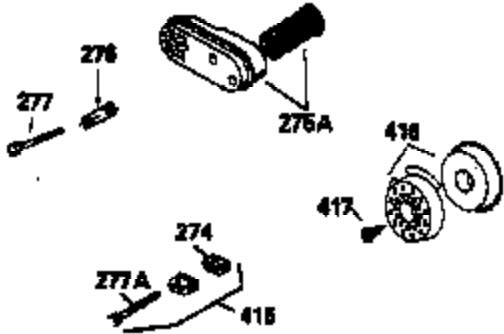

ILLUSTRATION SHOWS TYPICAL PARTS ONLY. ORDER BY PART NUMBER. PARTS NOT LISTED ARE SUPPLIED BY OEM.

**VIEW 2 OF 3**

Ref #	Part Number	Qty	Description
	RPMHigh		3000 to 3300
	RPMLow		1800
92	650815	1	Belleville Washer
238	650806	2	Screw, 10-32 x 5/8"
238A	650940	2	Screw, 10-32 x 3/4"
245	34782	1	Air Cleaner Filter
245A	34783	1	Air Cleaner Filter
263	36214	1	Trim Ring
287	650884	2	Screw, 8-32 x 1/2"
298	28763		Screw, 10-32 x 35/64"
301	33032	1	Fuel Cap
370	34346	1	Lubrication Decal
370A	550223	1	Name Decal
390	590688	1	Rewind Starter

ILLUSTRATION SHOWS TYPICAL PARTS ONLY. ORDER BY PART NUMBER. PARTS NOT LISTED ARE SUPPLIED BY OEM.

VIEW 3 OF 3

Ref #	Part Number	Qty	Description
	RPMHigh		3000 to 3300
	RPMLow		1800
19	31386	1	Extension Spring
69	35261	1	* Mounting Flange Gasket
92	650815	1	Belleville Washer
182	6201	2	Screw, 1/4-28 x 7/8"
185	33004A	1	Intake Pipe (Incl. 224)
186	34337	1	Governor Link
223	650451	2	Screw, 1/4-20 x 1"
225	35043	1	Carburetor Tube
227	35917	1	Air Cleaner Elbow Ass'y. (Incl. 238A)
228	650826	1	Stud, 1/4-20 x 6.20" Threaded Both Ends
229	650825	1	Nut & Lock Washer, 1/4-20
232	P/L	2	Pop Rivet (Can be purchased locally)
235	35533	1	Air Cleaner Elbow Fitting
238A	650940	2	Screw, 10-32 x 3/4"
238	650806	2	Screw, 10-32 x 5/8"
239A	35815	1	Air Cleaner Gasket
245A	34783	1	Air Cleaner Filter
245	34782	1	Air Cleaner Filter
249	35536	1	Air Cleaner Cover Seal
250	35535	1	Air Cleaner Cover
251	650513	1	Wing Nut, 1/4-20
276	33753	1	Locking Plate
277	650795	2	Screw, 1/4-20 x 2-1/4"
370A	550223	1	Name Decal