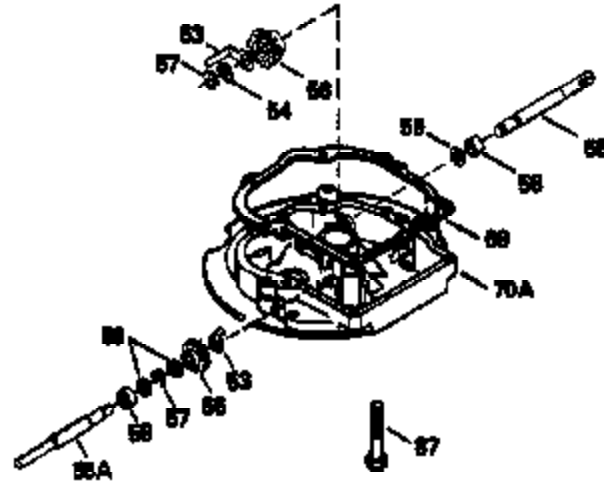

ILLUSTRATION SHOWS TYPICAL PARTS ONLY. ORDER BY PART NUMBER. PARTS NOT LISTED ARE SUPPLIED BY OEM.

**VIEW 2 OF 3**

Ref #	Part Number	Qty	Description
	RPMHigh		3000 to 3300
	RPMLow		1800
92	650815	1	Belleville Washer
238	650806	2	Screw, 10-32 x 5/8"
238A	650940	2	Screw, 10-32 x 3/4"
245	34782	1	Air Cleaner Filter
245A	34783	1	Air Cleaner Filter
263	36214	1	Trim Ring
287	650884	2	Screw, 8-32 x 1/2"
298	28763		Screw, 10-32 x 35/64"
301	33032	1	Fuel Cap
370	34346	1	Lubrication Decal
370A	550223	1	Name Decal
390	590688	1	Rewind Starter

ILLUSTRATION SHOWS TYPICAL PARTS ONLY. ORDER BY PART NUMBER. PARTS NOT LISTED ARE SUPPLIED BY OEM.

VIEW 3 OF 3

Ref #	Part Number	Qty	Description
	RPMHigh		3000 to 3300
	RPMLow		1800
19	31386	1	Extension Spring
69	35261	1	* Mounting Flange Gasket
92	650815	1	Belleville Washer
182	6201	2	Screw, 1/4-28 x 7/8"
185	33004A	1	Intake Pipe (Incl. 224)
186	34337	1	Governor Link
223	650451	2	Screw, 1/4-20 x 1"
225	35043	1	Carburetor Tube
227	35917	1	Air Cleaner Elbow Ass'y. (Incl. 238A)
228	650826	1	Stud, 1/4-20 x 6.20" Threaded Both Ends
229	650825	1	Nut & Lock Washer, 1/4-20
232	P/L	2	Pop Rivet (Can be purchased locally)
235	35533	1	Air Cleaner Elbow Fitting
238A	650940	2	Screw, 10-32 x 3/4"
238	650806	2	Screw, 10-32 x 5/8"
239A	35815	1	Air Cleaner Gasket
245A	34783	1	Air Cleaner Filter
245	34782	1	Air Cleaner Filter
249	35536	1	Air Cleaner Cover Seal
250	35535	1	Air Cleaner Cover
251	650513	1	Wing Nut, 1/4-20
276	33753	1	Locking Plate
277	650795	2	Screw, 1/4-20 x 2-1/4"
370A	550223	1	Name Decal