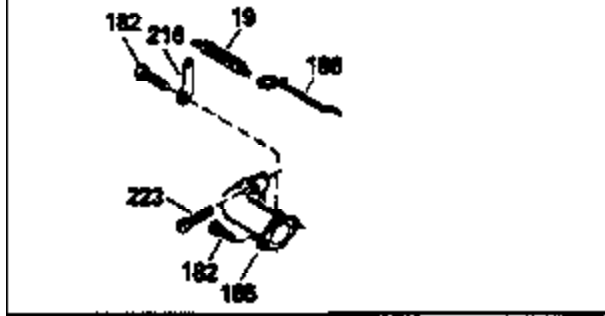

ILLUSTRATION SHOWS TYPICAL PARTS ONLY. ORDER BY PART NUMBER. PARTS NOT LISTED ARE SUPPLIED BY OEM.

VIEW 3 OF 3

Ref #	Part Number	Qty	Description
12A	34695		Elbow, Breather tube
19	31361		Spring, Extension
69	35261		* Gasket, Mounting flange
92	650815		Washer, Belleville
182	6201		Screw, 1/4-28 x 7/8"
185	31384A		Pipe, Intake (Incl. 224)
186	32653		Link, Governor spring
191	35040B		Bracket Assy., S.E. Brake (Incl. 195)
216	33086		Lever, Speed adjusting
223	650451		Screw, 1/4-20 x 1"
238	650932		Screw, 10-32 x 49/64"
241	35797		Collar, Air cleaner
245	35066		Filter, Air cleaner
246D	35435		Filter, Pre-Air (Optional)
250A	35065		Cover Assy., Air cleaner
275A	34613		Muffler
276	33753		Plate, Locking
277A	30063		Screw, Torx T-30, 1/4-20 x 1/2" (Use as req.)
277	650795		Screw, 1/4-20 x 2-1/4" (Use as requir ed)
354	35025		Staple (Not used on all models)
357	34985		Rope Stop & Staple Assy. (Incl. 354)
370G	34387		Decal, Instruction (Optional)
410	730574		Opt.Debris Screen Kit (Incl.370G,411, 412,413)
411	35596		Debris Screen (Optional)
412	35597		Debris Screen Bracket (Optional)
413	650910		Screw, 8-32 x 1/4 (Optional)
415	730162		Muffler Adapter Kit(In.274,277A)(Use as req.)