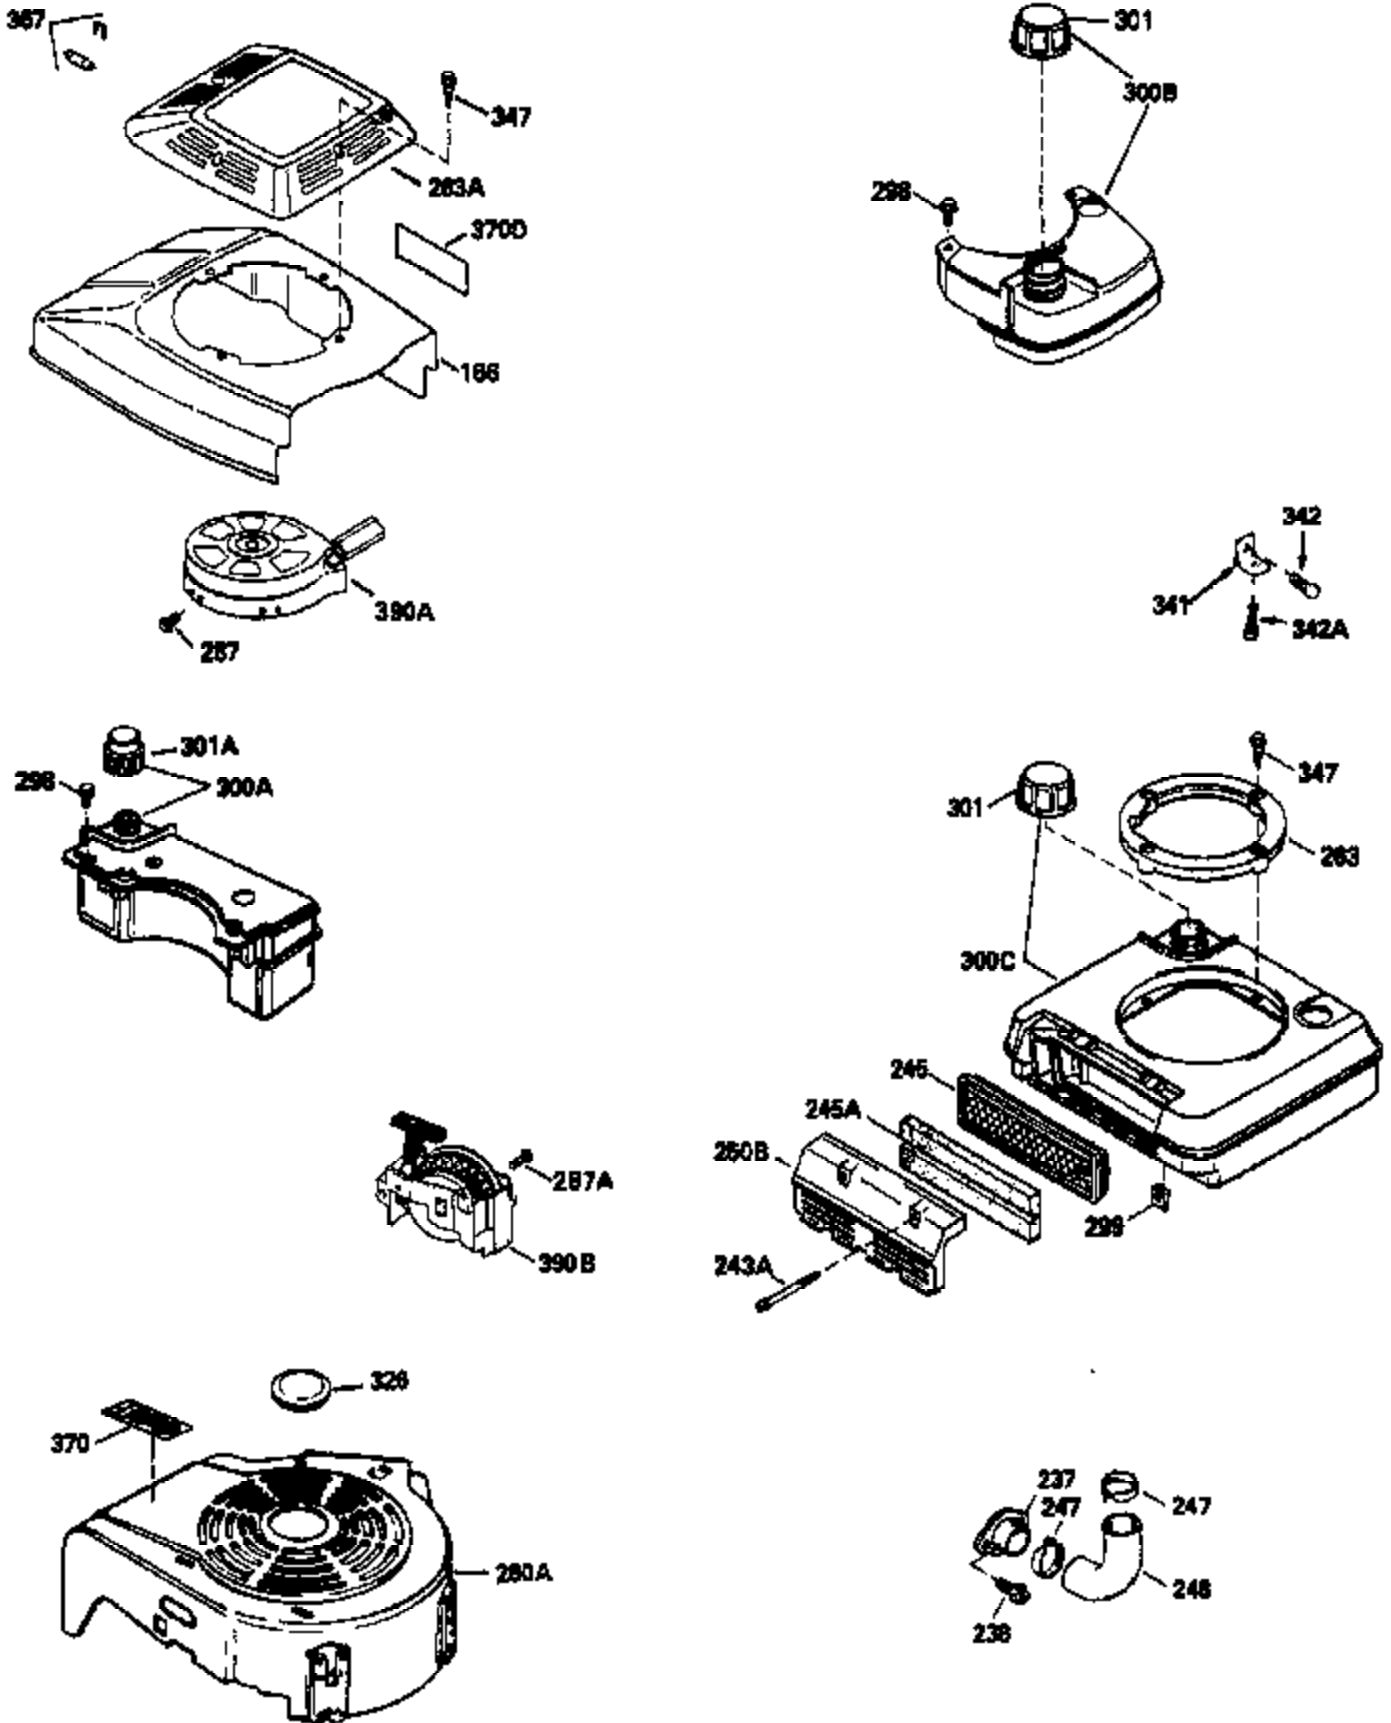

ILLUSTRATION SHOWS TYPICAL PARTS ONLY. ORDER BY PART NUMBER. PARTS NOT LISTED ARE SUPPLIED BY OEM.
VIEW 2 OF 3

Ref #	Part Number	Qty	Description
12A	34695		Elbow, Breather tube
92	650815		Washer, Belleville
191	35040B		Bracket Assy., S.E. Brake (Incl. 195)
238	650932		Screw, 10-32 x 49/64"
245	35066		Filter, Air cleaner
246D	35435		Filter, Pre-Air (Optional)
250A	35065		Cover Assy., Air cleaner
287	650884		Screw, 8-32 x 1/2"
298	28763		Screw, 10-32 x 35/64"
300B	34369A		Fuel Tank (Incl. 292 & 301A)
301A	35355		Fuel Cap (Use as required)
354	35025		Staple (Not used on all models)
357	34985		Rope Stop & Staple Assy. (Incl. 354)
370G	34387		Decal, Instruction (Optional)
390	590621		Rewind Starter (Refer to Division 5, Section C, page 34 or Fiche 8A, Grid G-5 for breakdown)