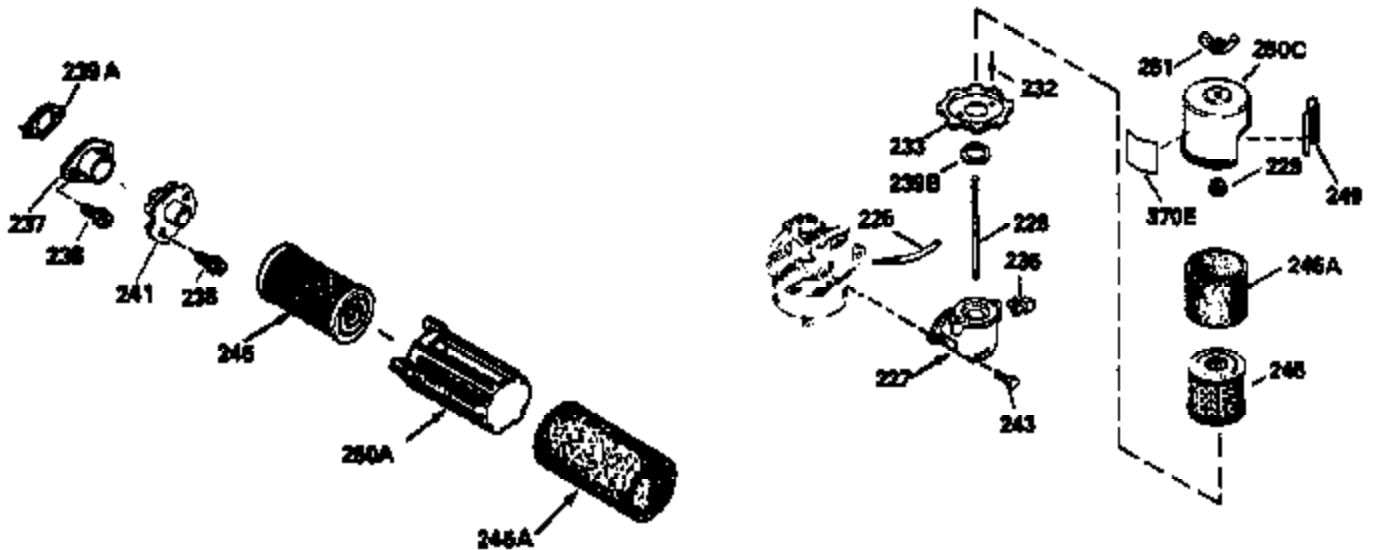

ILLUSTRATION SHOWS TYPICAL PARTS ONLY. ORDER BY PART NUMBER. PARTS NOT LISTED ARE SUPPLIED BY OEM.

VIEW 3 OF 3

Ref #	Part Number	Qty	Description
12A	34695		Elbow, Breather tube
19	31361		Spring, Extension
69	35261		* Gasket, Mounting flange
92	650815		Washer, Belleville
182	6201		Screw, 1/4-28 x 7/8"
185	31384A		Pipe, Intake (Incl. 224)
186	32653		Link, Governor spring
191	35040B		Bracket Assy., S.E. Brake (Incl. 195)
216	33086		Lever, Speed adjusting
223	650451		Screw, 1/4-20 x 1"
238	650932		Screw, 10-32 x 49/64"
241	35797		Collar, Air cleaner
245	35066		Filter, Air cleaner
246D	35435		Filter, Pre-Air (Optional)
250A	35065		Cover Assy., Air cleaner
275A	34613		Muffler
276	33753		Plate, Locking
277A	30063		Screw, Torx T-30, 1/4-20 x 1/2" (Use as req.)
277	650795		Screw, 1/4-20 x 2-1/4" (Use as requir ed)
354	35025		Staple (Not used on all models)
357	34985		Rope Stop & Staple Assy. (Incl. 354)
370G	34387		Decal, Instruction (Optional)
410	730574		Opt.Debris Screen Kit (Incl.370G,411, 412,413)
411	35596		Debris Screen (Optional)
412	35597		Debris Screen Bracket (Optional)
413	650910		Screw, 8-32 x 1/4 (Optional)
415	730162		Muffler Adapter Kit(In.274,277A)(Use as req.)