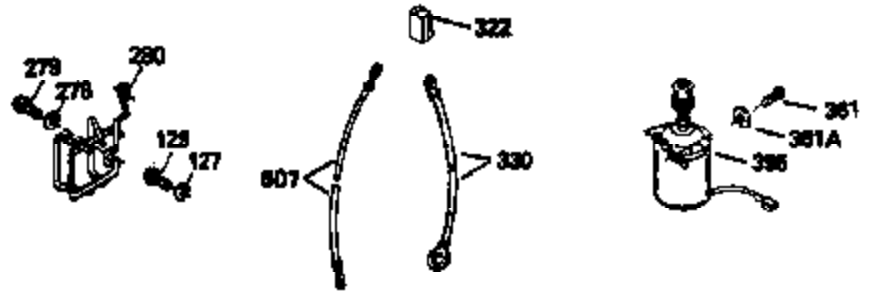

ILLUSTRATION SHOWS TYPICAL PARTS ONLY. ORDER BY PART NUMBER. PARTS NOT LISTED ARE SUPPLIED BY OEM.

VIEW 3 OF 3

Ref #	Part Number	Qty	Description
12A	34695		Elbow, Breather tube
19	31361		Spring, Extension
69	35261		* Gasket, Mounting flange
92	650815		Washer, Belleville
182	6201		Screw, 1/4-28 x 7/8"
185	31384A		Pipe, Intake (Incl. 224)
186	32653		Link, Governor spring
191	35040B		Bracket Assy., S.E. Brake (Incl. 195)
216	33086		Lever, Speed adjusting
223	650451		Screw, 1/4-20 x 1"
238	650932		Screw, 10-32 x 49/64"
241	35797		Collar, Air cleaner
245	35066		Filter, Air cleaner
246D	35435		Filter, Pre-Air (Optional)
250A	35065		Cover Assy., Air cleaner
275A	34613		Muffler
276	33753		Plate, Locking
277A	30063		Screw, Torx T-30, 1/4-20 x 1/2" (Use as req.)
277	650795		Screw, 1/4-20 x 2-1/4" (Use as requir ed)
354	35025		Staple (Not used on all models)
357	34985		Rope Stop & Staple Assy. (Incl. 354)
370G	34387		Decal, Instruction (Optional)
410	730574		Opt.Debris Screen Kit (Incl.370G,411, 412,413)
411	35596		Debris Screen (Optional)
412	35597		Debris Screen Bracket (Optional)
413	650910		Screw, 8-32 x 1/4 (Optional)
415	730162		Muffler Adapter Kit(In.274,277A)(Use as req.)