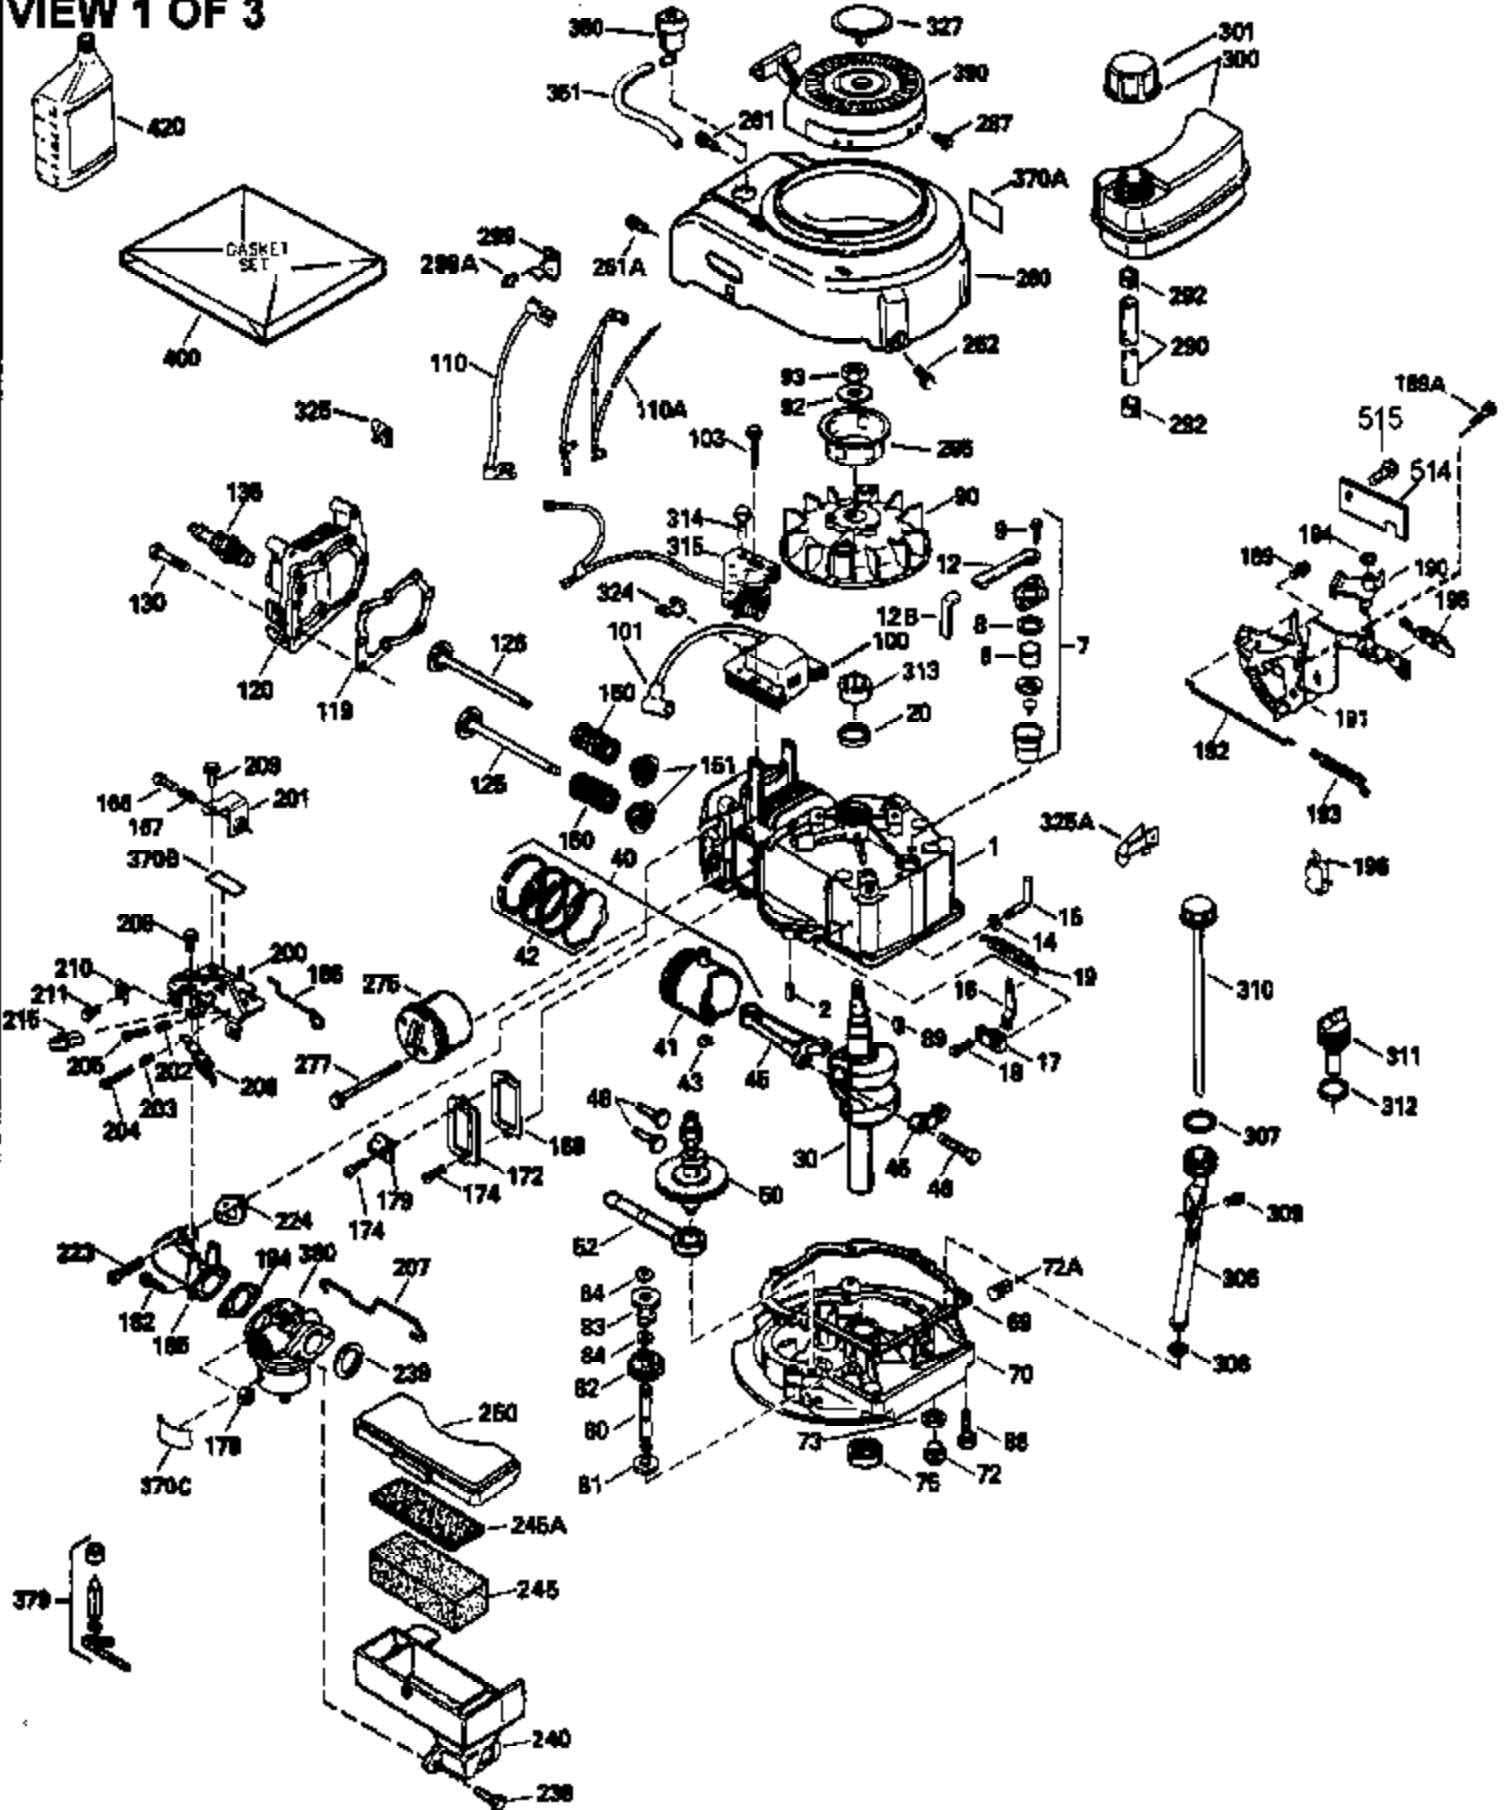

ILLUSTRATION SHOWS TYPICAL PARTS ONLY. ORDER BY PART NUMBER. PARTS NOT LISTED ARE SUPPLIED BY OEM.

VIEW 1 OF 3

Ref #	Part Number	Qty	Description
1	33968B		Cylinder (Incl. 2 & 20) (2-13/16" Bore)
2	26727		Pin, Dowel
6	33734		Element, Breather
7	34214A		Breather Assy. (Incl. 6, 8, 9, 12 & 1 2A)
8	33735		* Gasket, Breather
9	30200		Screw, 10-24 x 9/16"
12	33886		Tube, Breather
12A	34695		Elbow, Breather tube
14	28277		Washer, Flat
15	30589		Rod, Governor (Incl. 14)
16	31383A		Lever, Governor
17	31335		Clamp, Governor lever
18	650548		Screw, 8-32 x 5/16"
19	31361		Spring, Extension
20	32600		Seal, Oil
30	35801		Crankshaft
40	34535		Piston, Pin & Ring Set (Std.) (2-13/16" Bore)
40	34536		Piston, Pin & Ring Set (.010" OS)
40	34537		Piston, Pin & Ring Set (.020" OS)
41	33562B		Piston & Pin Ass'y. (Incl. 43) (Std.) (2-13/16")
41	33563B		Piston & Pin Ass'y. (Incl. 43) (.010" OS)
41	33564B		Piston & Pin Ass'y. (Incl. 43) (.020" OS)
42	33567		Ring Set (Std.) (2-13/16" Bore)
42	33568		Ring Set (.010" OS)
42	33569		Ring Set (.020" OS)
43	20381		Ring, Piston pin retaining
45	32875		Rod Assy., Connecting (Incl. 46)
46	32610A		Bolt, Connecting rod
48	27241		Lifter, Valve
50	33553		Camshaft (MCR)
52	29914		Oil Pump Assy.
69	35261		* Gasket, Mounting flange
70	34311C		Flange Ass'y. (Incl. 72, 72A, 73, 75 & 80)
72	30572		Plug, Oil drain (Incl. 73)
73	28833		* Drain Plug Gasket (Not req. W/plastic plug)
75	27897		Seal, Oil
80	30574		Shaft, Governor
81	30590A		Washer, Flat
82	30591		Gear Assy., Governor (Incl. 81)
83	30588A		Spool, Governor
84	29193		Ring, Retaining
86	650488		Screw, 1/4-20 x 1-1/4"
89	611004		Flywheel Key
90	611109		Flywheel
92	650815		Washer, Belleville
93	650816		Nut, Flywheel
100	34443A		Solid State Ignition
101	610118		Cover, Spark plug
103	650814		Screw, Torx T-15, 10-24 x 1"
110	34961		Ground Wire
119	33554A		* Gasket, Head
120	34342		Head, Cylinder
125	29314B		Intake Valve (Std.) (Incl. 151) (Conventional Ports)
125	29315C		Intake Valve (1/32" OS) (Incl. 151) (Conventional Ports)
126	29313C		Exhaust Valve (Std.) (Incl. 151) (Conventional Ports)
126	29315C		Exhaust Valve (1/32" OS) (Incl. 151) (Conventional Ports)
130	6021A		Screw, 5/16-18 x 1-1/2"
135	35395		Resistor Spark Plug (RJ19LM)