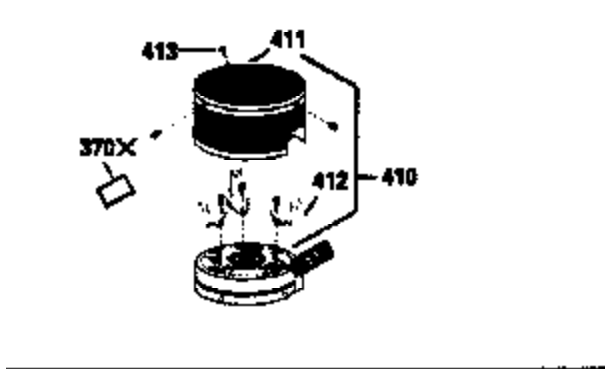

ILLUSTRATION SHOWS TYPICAL PARTS ONLY. ORDER BY PART NUMBER. PARTS NOT LISTED ARE SUPPLIED BY OEM.

VIEW 3 OF 3

Ref #	Part Number	Qty	Description
12A	34695		Elbow, Breather tube
19	31361		Spring, Extension
69	35261		* Gasket, Mounting flange
92	650815		Washer, Belleville
182	6201		Screw, 1/4-28 x 7/8"
185	31384A		Pipe, Intake (Incl. 224)
186	32653		Link, Governor spring
191	35040B		Bracket Assy., S.E. Brake (Incl. 195)
216	33086		Lever, Speed adjusting
223	650451		Screw, 1/4-20 x 1"
238	650932		Screw, 10-32 x 49/64"
241	35797		Collar, Air cleaner
245	35066		Filter, Air cleaner
246D	35435		Filter, Pre-Air (Optional)
250A	35065		Cover Assy., Air cleaner
275A	34613		Muffler
276	33753		Plate, Locking
277A	30063		Screw, Torx T-30, 1/4-20 x 1/2" (Use as req.)
277	650795		Screw, 1/4-20 x 2-1/4" (Use as requir ed)
354	35025		Staple (Not used on all models)
357	34985		Rope Stop & Staple Assy. (Incl. 354)
370G	34387		Decal, Instruction (Optional)
410	730574		Opt.Debris Screen Kit (Incl.370G,411, 412,413)
411	35596		Debris Screen (Optional)
412	35597		Debris Screen Bracket (Optional)
413	650910		Screw, 8-32 x 1/4 (Optional)
415	730162		Muffler Adapter Kit(In.274,277A)(Use as req.)