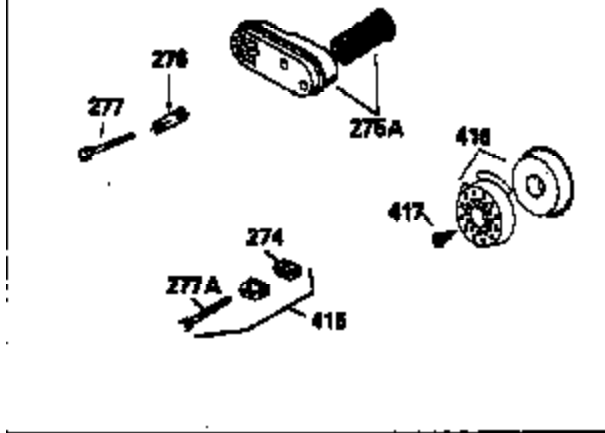

ILLUSTRATION SHOWS TYPICAL PARTS ONLY. ORDER BY PART NUMBER. PARTS NOT LISTED ARE SUPPLIED BY OEM.

VIEW 3 OF 3

Ref #	Part Number	Qty	Description
12A	34695		Elbow, Breather tube
19	31361		Spring, Extension
69	35261		* Gasket, Mounting flange
92	650815		Washer, Belleville
182	6201		Screw, 1/4-28 x 7/8"
185	31384A		Pipe, Intake (Incl. 224)
186	32653		Link, Governor spring
191	35040B		Bracket Assy., S.E. Brake (Incl. 195)
216	33086		Lever, Speed adjusting
223	650451		Screw, 1/4-20 x 1"
238	650932		Screw, 10-32 x 49/64"
241	35797		Collar, Air cleaner
245	35066		Filter, Air cleaner
246D	35435		Filter, Pre-Air (Optional)
250A	35065		Cover Assy., Air cleaner
275A	34613		Muffler
276	33753		Plate, Locking
277A	30063		Screw, Torx T-30, 1/4-20 x 1/2" (Use as req.)
277	650795		Screw, 1/4-20 x 2-1/4" (Use as requir ed)
354	35025		Staple (Not used on all models)
357	34985		Rope Stop & Staple Assy. (Incl. 354)
370G	34387		Decal, Instruction (Optional)
410	730574		Opt.Debris Screen Kit (Incl.370G,411, 412,413)
411	35596		Debris Screen (Optional)
412	35597		Debris Screen Bracket (Optional)
413	650910		Screw, 8-32 x 1/4 (Optional)
415	730162		Muffler Adapter Kit(In.274,277A)(Use as req.)