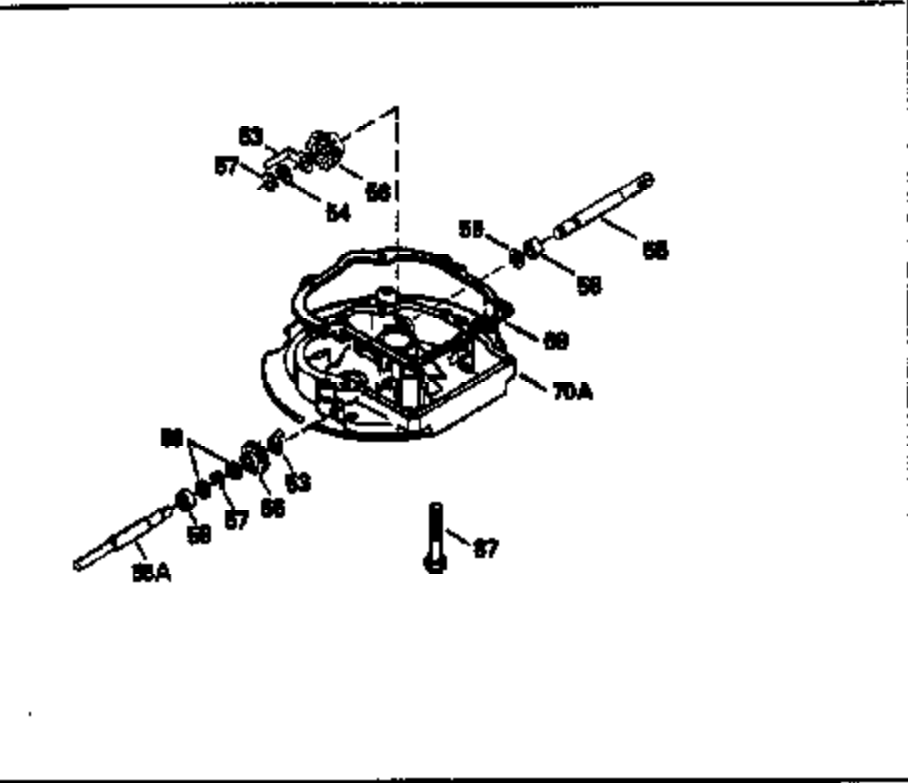

ILLUSTRATION SHOWS TYPICAL PARTS ONLY. ORDER BY PART NUMBER. PARTS NOT LISTED ARE SUPPLIED BY OEM.

VIEW 3 OF 3

Ref #	Part Number	Qty	Description
12A	34695		Elbow, Breather tube
19	31361		Spring, Extension
69	35261		* Gasket, Mounting flange
92	650815		Washer, Belleville
182	6201		Screw, 1/4-28 x 7/8"
185	31384A		Pipe, Intake (Incl. 224)
186	32653		Link, Governor spring
191	35040B		Bracket Assy., S.E. Brake (Incl. 195)
216	33086		Lever, Speed adjusting
223	650451		Screw, 1/4-20 x 1"
238	650932		Screw, 10-32 x 49/64"
241	35797		Collar, Air cleaner
245	35066		Filter, Air cleaner
246D	35435		Filter, Pre-Air (Optional)
250A	35065		Cover Assy., Air cleaner
275A	34613		Muffler
276	33753		Plate, Locking
277A	30063		Screw, Torx T-30, 1/4-20 x 1/2" (Use as req.)
277	650795		Screw, 1/4-20 x 2-1/4" (Use as requir ed)
354	35025		Staple (Not used on all models)
357	34985		Rope Stop & Staple Assy. (Incl. 354)
370G	34387		Decal, Instruction (Optional)
410	730574		Opt.Debris Screen Kit (Incl.370G,411, 412,413)
411	35596		Debris Screen (Optional)
412	35597		Debris Screen Bracket (Optional)
413	650910		Screw, 8-32 x 1/4 (Optional)
415	730162		Muffler Adapter Kit(In.274,277A)(Use as req.)