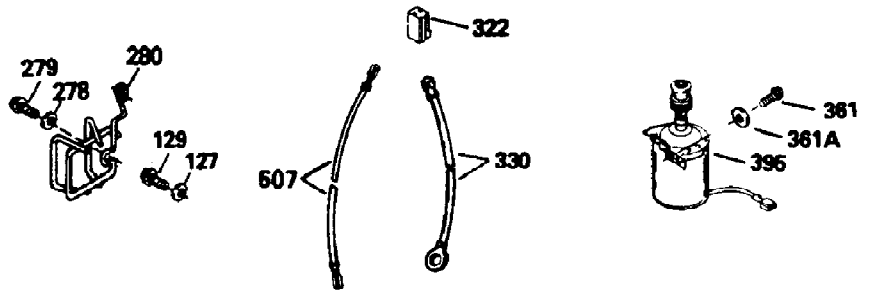

ILLUSTRATION SHOWS TYPICAL PARTS ONLY. ORDER BY PART NUMBER. PARTS NOT LISTED ARE SUPPLIED BY OEM.

VIEW 3 OF 3

Ref #	Part Number	Qty	S/P/F	Description
19	33578	1		Extension Spring
69	35261	1	S/P	* Mounting Flange Gasket
182	6201	2	/P	Screw, 1/4-28 x 7/8"
185	33004A	1	/P	Intake Pipe (Incl. 224)
186	34358	1		Governor Link
223	650451	2	/P	Screw, 1/4-20 x 1"
227	35917	1	/P	Air Cleaner Elbow (Incl. 238)
228	650826	1		Stud, 1/4-20 x 6.20, Threaded Both Ends
229	650825	1	/P	Nut & Lockwasher, 1/4-20
232	xxxxx	2		Rivet (Can Be Purchased Locally)
235	35533	1		Air Cleaner Elbow Fitting
238	650940	2		Screw, 10-32 x 3/4"
242	34699	1		Air Cleaner Bracket
245A	34783	1		Air Filter
245	34782	1	S	Air Filter
250A	35536	1		Air Cleaner Cover Seal
251	650513	1	S	Wing Nut, 1/4-20
276	33753	1	S	Locking Plate
277	650795	2		Screw, 1/4-20 x 2-1/4"
305	35577	1	S	Oil Fill Tube