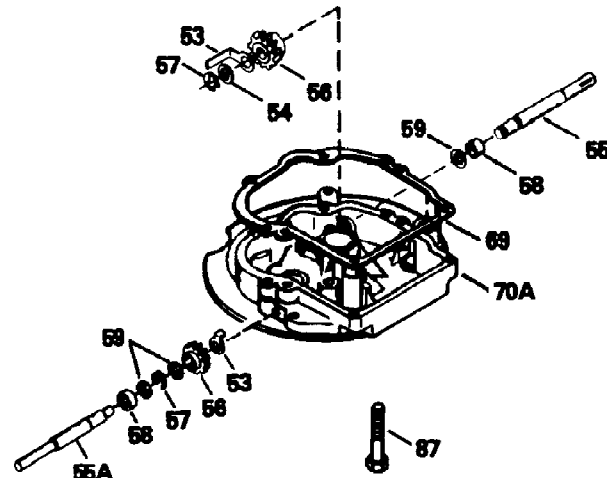

ILLUSTRATION SHOWS TYPICAL PARTS ONLY. ORDER BY PART NUMBER. PARTS NOT LISTED ARE SUPPLIED BY OEM.

VIEW 2 OF 3

Ref #	Part Number	Qty	S/P/F	Description
238	650940	2		Screw, 10-32 x 3/4"
242	34699	1		Air Cleaner Bracket
245A	34783	1		Air Filter
245	34782	1	S	Air Filter
287	650884	2	S	Screw, 8-32 x 1/2"
298	28763	3	/P	Screw, 10-32 x 35/64"
301	33032	1	/P	Fuel Cap (Red 1-1/2" ID) also available in Packaged Part #740005B
305	35577	1	S	Oil Fill Tube
370	34704	1		Instruction Decal

ILLUSTRATION SHOWS TYPICAL PARTS ONLY. ORDER BY PART NUMBER. PARTS NOT LISTED ARE SUPPLIED BY OEM.

VIEW 3 OF 3

Ref #	Part Number	Qty	S/P/F	Description
19	33578	1		Extension Spring
69	35261	1	S/P	* Mounting Flange Gasket
182	6201	2	/P	Screw, 1/4-28 x 7/8"
185	33004A	1	/P	Intake Pipe (Incl. 224)
186	34358	1		Governor Link
223	650451	2	/P	Screw, 1/4-20 x 1"
227	35917	1	/P	Air Cleaner Elbow (Incl. 238)
228	650826	1		Stud, 1/4-20 x 6.20, Threaded Both Ends
229	650825	1	/P	Nut & Lockwasher, 1/4-20
232	xxxxx	2		Rivet (Can Be Purchased Locally)
235	35533	1		Air Cleaner Elbow Fitting
238	650940	2		Screw, 10-32 x 3/4"
242	34699	1		Air Cleaner Bracket
245A	34783	1		Air Filter
245	34782	1	S	Air Filter
250A	35536	1		Air Cleaner Cover Seal
251	650513	1	S	Wing Nut, 1/4-20
276	33753	1	S	Locking Plate
277	650795	2		Screw, 1/4-20 x 2-1/4"
305	35577	1	S	Oil Fill Tube