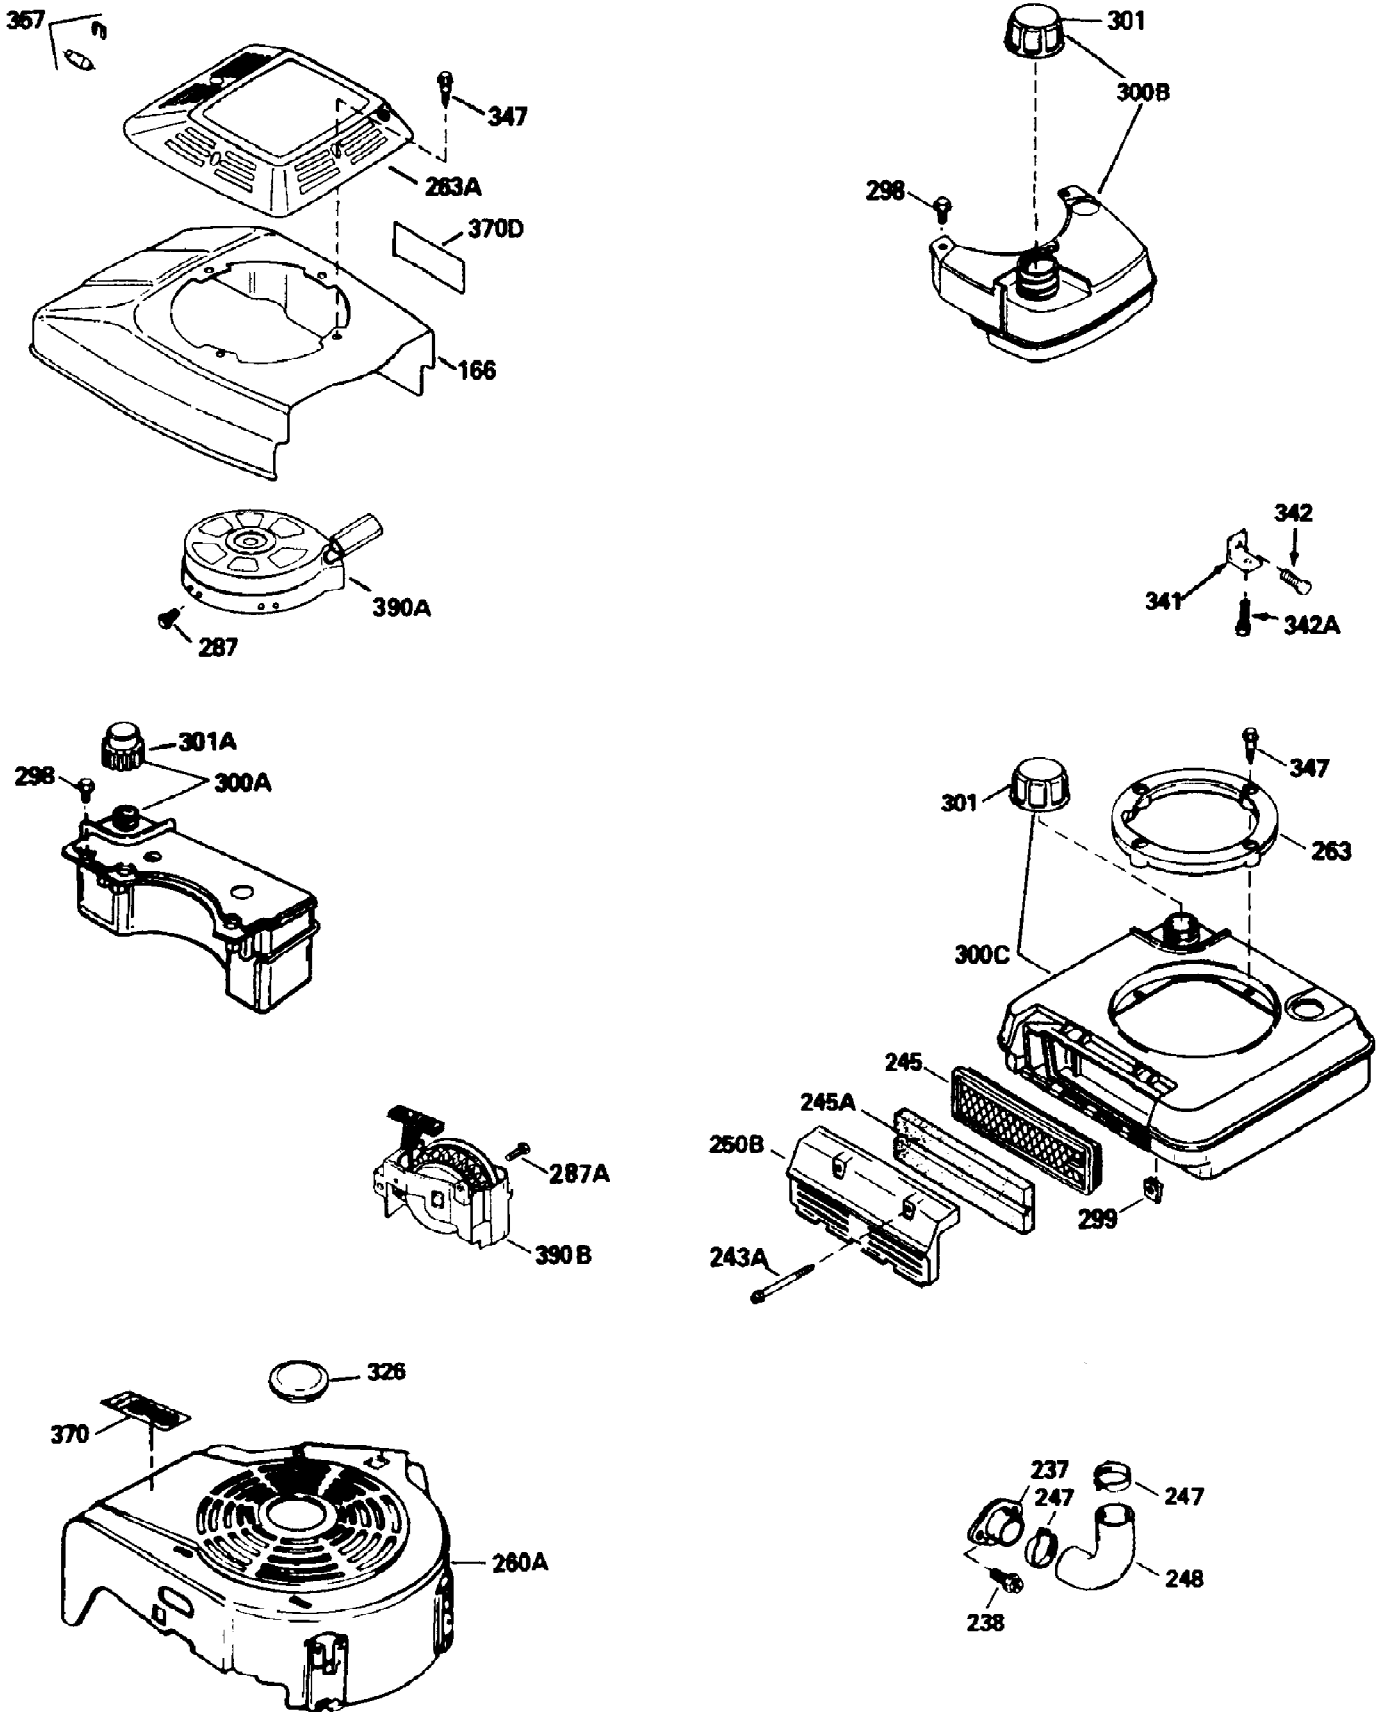

ILLUSTRATION SHOWS TYPICAL PARTS ONLY. ORDER BY PART NUMBER. PARTS NOT LISTED ARE SUPPLIED BY OEM.

VIEW 2 OF 3

Ref #	Part Number	Qty	S/P/F	Description
238	650940	2		Screw, 10-32 x 3/4"
242	34699	1		Air Cleaner Bracket
245A	34783	1		Air Filter
245	34782	1	S	Air Filter
287	650884	2	S	Screw, 8-32 x 1/2"
298	28763	3	/P	Screw, 10-32 x 35/64"
301	33032	1	/P	Fuel Cap (Red 1-1/2" ID) also available in Packaged Part #740005B
305	35577	1	S	Oil Fill Tube
370	34704	1		Instruction Decal