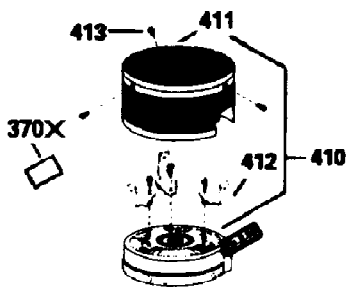

ILLUSTRATION SHOWS TYPICAL PARTS ONLY. ORDER BY PART NUMBER. PARTS NOT LISTED ARE SUPPLIED BY OEM.

VIEW 2 OF 3

Ref #	Part Number	Qty	S/P/F	Description
238	650940	2		Screw, 10-32 x 3/4"
242	34699	1		Air Cleaner Bracket
245A	34783	1		Air Filter
245	34782	1	S	Air Filter
287	650884	2	S	Screw, 8-32 x 1/2"
298	28763	3	/P	Screw, 10-32 x 35/64"
301	33032	1	/P	Fuel Cap (Red 1-1/2" ID) also available in Packaged Part #740005B
305	35577	1	S	Oil Fill Tube
370	34704	1		Instruction Decal

ILLUSTRATION SHOWS TYPICAL PARTS ONLY. ORDER BY PART NUMBER. PARTS NOT LISTED ARE SUPPLIED BY OEM.

VIEW 3 OF 3

Ref #	Part Number	Qty	S/P/F	Description
19	33578	1		Extension Spring
69	35261	1	S/P	* Mounting Flange Gasket
182	6201	2	/P	Screw, 1/4-28 x 7/8"
185	33004A	1	/P	Intake Pipe (Incl. 224)
186	34358	1		Governor Link
223	650451	2	/P	Screw, 1/4-20 x 1"
227	35917	1	/P	Air Cleaner Elbow (Incl. 238)
228	650826	1		Stud, 1/4-20 x 6.20, Threaded Both Ends
229	650825	1	/P	Nut & Lockwasher, 1/4-20
232	xxxxx	2		Rivet (Can Be Purchased Locally)
235	35533	1		Air Cleaner Elbow Fitting
238	650940	2		Screw, 10-32 x 3/4"
242	34699	1		Air Cleaner Bracket
245A	34783	1		Air Filter
245	34782	1	S	Air Filter
250A	35536	1		Air Cleaner Cover Seal
251	650513	1	S	Wing Nut, 1/4-20
276	33753	1	S	Locking Plate
277	650795	2		Screw, 1/4-20 x 2-1/4"
305	35577	1	S	Oil Fill Tube