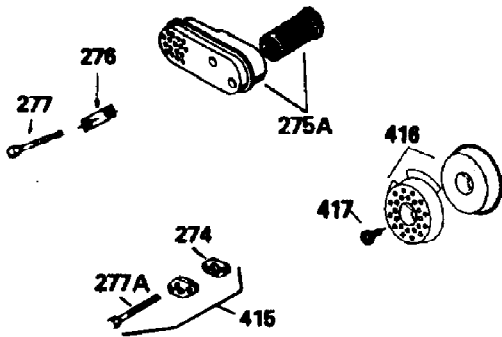

ILLUSTRATION SHOWS TYPICAL PARTS ONLY. ORDER BY PART NUMBER. PARTS NOT LISTED ARE SUPPLIED BY OEM.

VIEW 2 OF 3

Ref #	Part Number	Qty	S/P/F	Description
238	650940	2		Screw, 10-32 x 3/4"
242	34699	1		Air Cleaner Bracket
245A	34783	1		Air Filter
245	34782	1	S	Air Filter
287	650884	2	S	Screw, 8-32 x 1/2"
298	28763	3	/P	Screw, 10-32 x 35/64"
301	33032	1	/P	Fuel Cap (Red 1-1/2" ID) also available in Packaged Part #740005B
305	35577	1	S	Oil Fill Tube
370	34704	1		Instruction Decal

ILLUSTRATION SHOWS TYPICAL PARTS ONLY. ORDER BY PART NUMBER. PARTS NOT LISTED ARE SUPPLIED BY OEM.

VIEW 3 OF 3

Ref #	Part Number	Qty	S/P/F	Description
19	33578	1		Extension Spring
69	35261	1	S/P	* Mounting Flange Gasket
182	6201	2	/P	Screw, 1/4-28 x 7/8"
185	33004A	1	/P	Intake Pipe (Incl. 224)
186	34358	1		Governor Link
223	650451	2	/P	Screw, 1/4-20 x 1"
227	35917	1	/P	Air Cleaner Elbow (Incl. 238)
228	650826	1		Stud, 1/4-20 x 6.20, Threaded Both Ends
229	650825	1	/P	Nut & Lockwasher, 1/4-20
232	xxxxx	2		Rivet (Can Be Purchased Locally)
235	35533	1		Air Cleaner Elbow Fitting
238	650940	2		Screw, 10-32 x 3/4"
242	34699	1		Air Cleaner Bracket
245A	34783	1		Air Filter
245	34782	1	S	Air Filter
250A	35536	1		Air Cleaner Cover Seal
251	650513	1	S	Wing Nut, 1/4-20
276	33753	1	S	Locking Plate
277	650795	2		Screw, 1/4-20 x 2-1/4"
305	35577	1	S	Oil Fill Tube