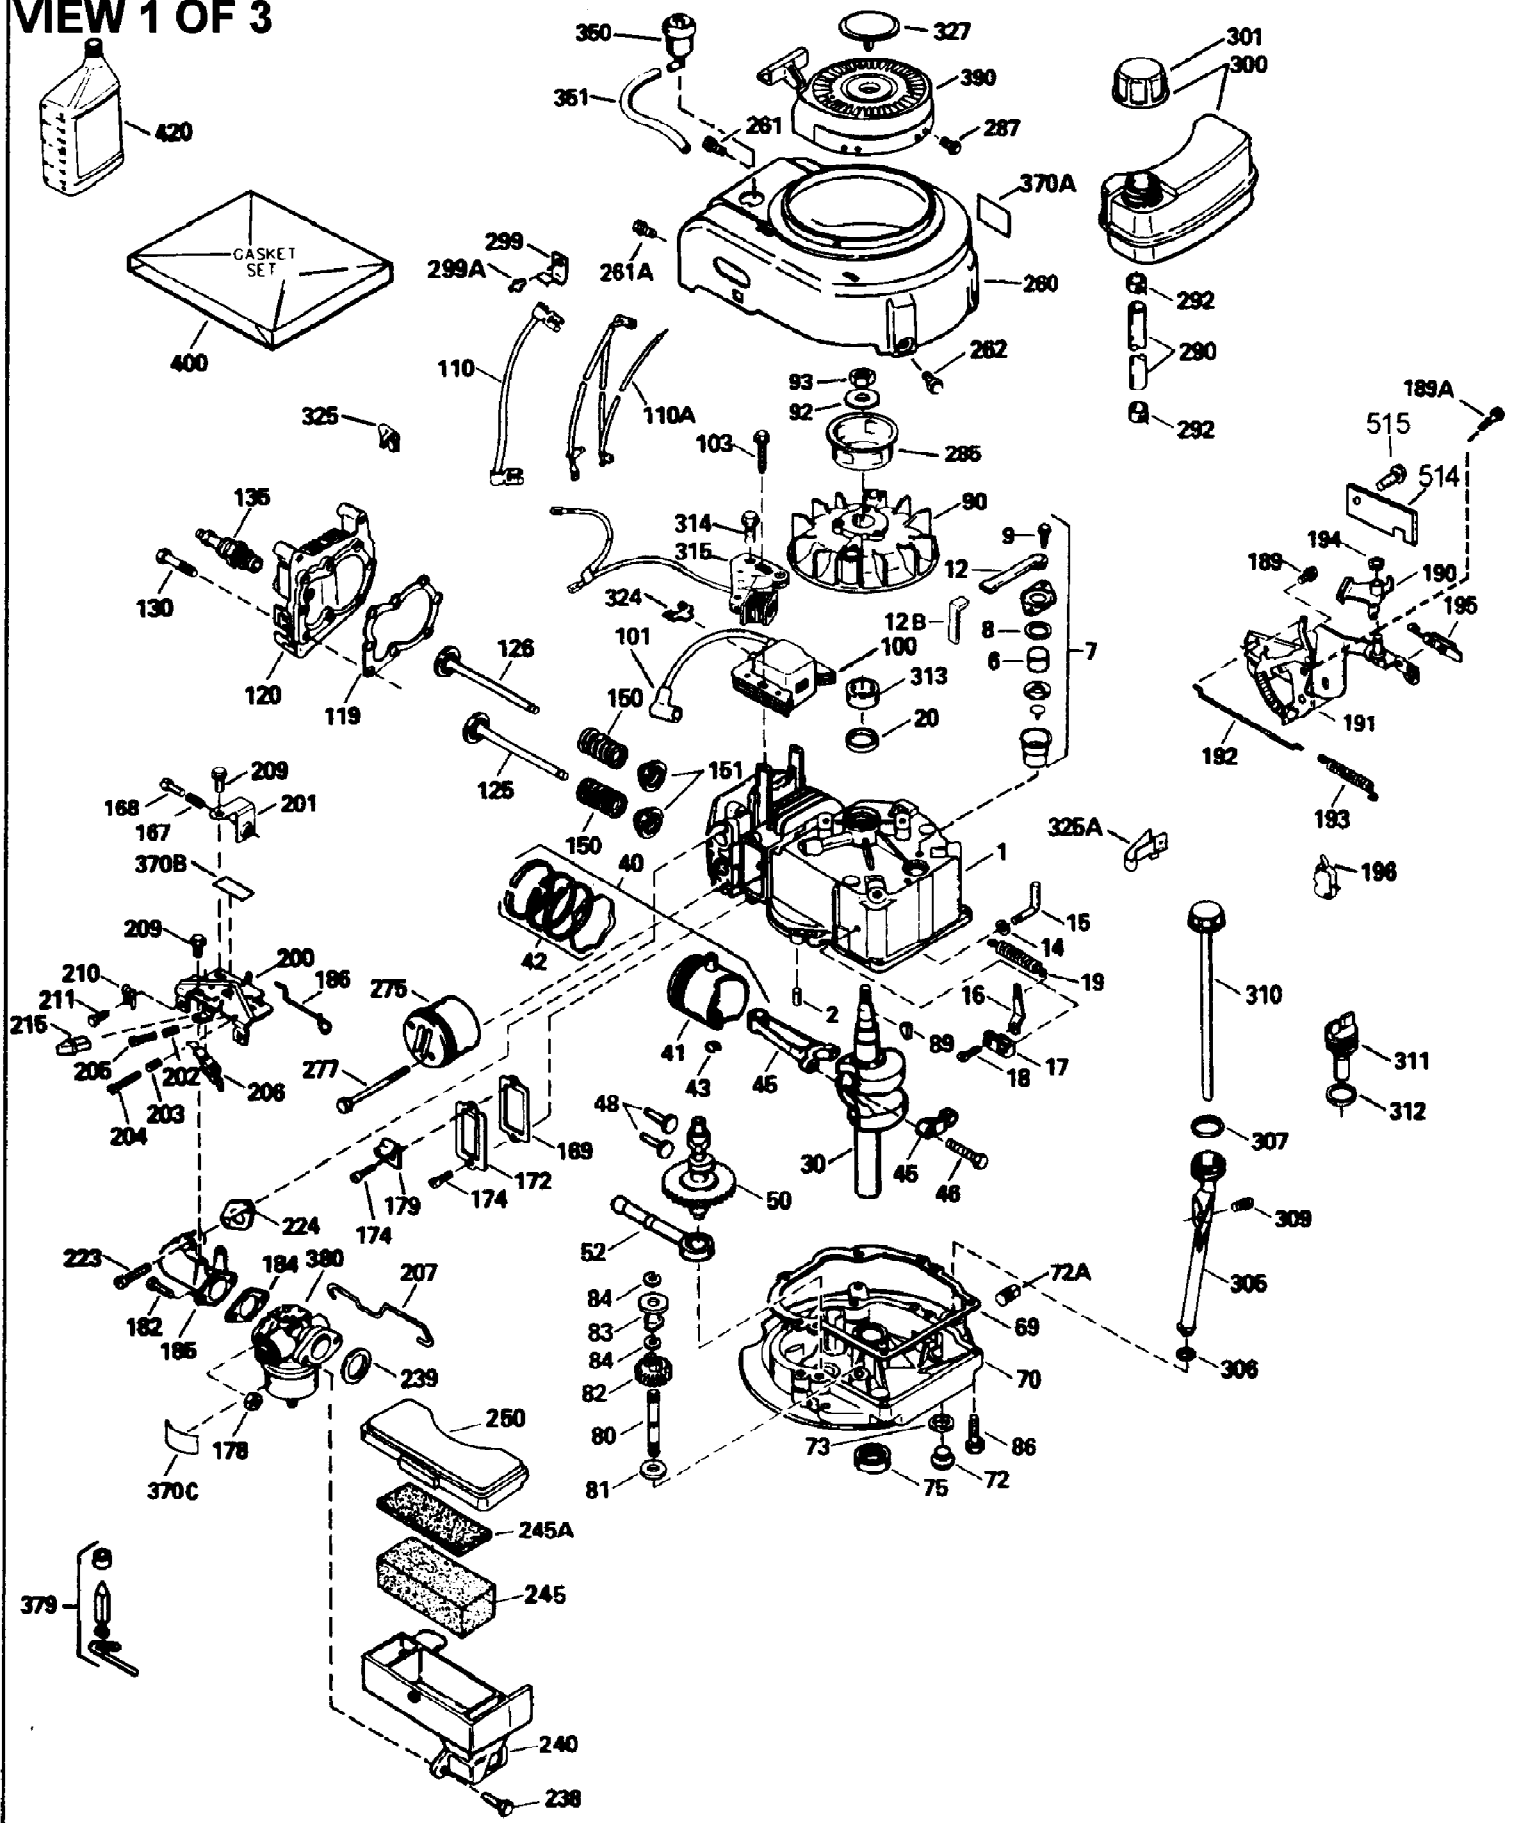

ILLUSTRATION SHOWS TYPICAL PARTS ONLY. ORDER BY PART NUMBER. PARTS NOT LISTED ARE SUPPLIED BY OEM.

VIEW 1 OF 3

Ref #	Part Number	Qty	S/P/F	Description
1	33968B	1	/P	"Cylinder (Incl. 2 & 20)
2	26727	2		Dowel Pin
6	33734	1		Breather Element
7	34214A	1	S/P	Breather Ass'y. (Incl. 6, 8, 9 & 12)
8	33735	1		* Breather Gasket
9	30200	2	/P	Screw, 10-24 x 9/16"
12	33886	1	/P	Breather Tube
14	28277	1		Flat Washer
15	30589	1		Governor Rod (Incl. 14)
16	31383A	1	/P	Governor Lever
17	31335	1		Governor Lever Clamp
18	650548	1	S	Screw, 8-32 x 5/16"
19	33578	1		Extension Spring
20	32600	1		Oil Seal
30	35782	1		Crankshaft
40	34535	1		Piston, Pin & Ring Set (Std.)
40	34536	1		Piston, Pin & Ring Set (.010" OS)
40	34537	1		Piston, Pin & Ring Set (.020" OS)
41	33562B	1	/P	Piston & Pin Ass'y. (Std.) (Incl. 43)
41	33563B	1	/P	Piston & Pin Ass'y. (.010" OS) Incl. 43
41	33564B	1	/P	Piston & Pin Ass'y. (.020" OS) Incl. 43
42	33567	1	S	Ring Set (Std.)
42	33568	1		Ring Set (.010" OS)
42	33569	1		Ring Set (.020" OS)
43	20381	2		Piston Pin Retaining Ring
45	32875	1	S/P	Connecting Rod Ass'y. (Incl. 46)
46	32610A	2	/P	Connecting Rod Bolt
48	27241	2		Valve Lifter
50	33553	1	S/P	Camshaft (MCR)
52	29914	1		Oil Pump Ass'y.
69	35261	1	S/P	* Mounting Flange Gasket
70	34311D	1	S/P	Mounting Flange (Incl. 72, 75 & 80)
72	36083	1	/P	Oil Drain Plug
75	27897	1		Oil Seal
80	30574	1	S/P	Governor Shaft
81	30590A	1	/P	Washer
82	30591	1	/P	Governor Gear Ass'y. (Incl. 81)
83	30588A	1	/P	Governor Spool
84	29193	2		Retaining Ring
86	650488	6	/P	Screw, 1/4-20 x 1-1/4"
89	611004	1		Flywheel Key (also available in Packaged Part #740007B)
90	611299	1		Flywheel
92	650815	1	/P	Belleville Washer
93	650816	1		Flywheel Nut
100	34443A	1	S/P	Solid State Ignition
101	610118	1		Spark Plug Cover
103	650814	2	S	Screw, Torx T-15, 10-24 x 1"
110	35017	1		Ground Wire
119	33554A	1	S/P	* Cylinder Head Gasket
120	34342	1	S	Cylinder Head
125	29313C	1	/P	Exhaust Valve (Std.) (Incl. 151)
125	29315C	1	/P	Exhaust Valve (.1/32" OS) (Incl. 151)