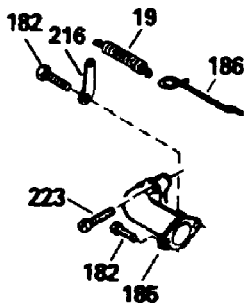

ILLUSTRATION SHOWS TYPICAL PARTS ONLY. ORDER BY PART NUMBER. PARTS NOT LISTED ARE SUPPLIED BY OEM.

VIEW 3 OF 3

Ref #	Part Number	Qty	S/P/F	Description
19	33578	1		Extension Spring
69	35261	1	S/P	* Mounting Flange Gasket
182	6201	2	/P	Screw, 1/4-28 x 7/8"
185	33004A	1	/P	Intake Pipe (Incl. 224)
186	34358	1		Governor Link
223	650451	2	/P	Screw, 1/4-20 x 1"
227	35917	1	/P	Air Cleaner Elbow (Incl. 238)
228	650826	1		Stud, 1/4-20 x 6.20, Threaded Both Ends
229	650825	1	/P	Nut & Lockwasher, 1/4-20
232	xxxxx	2		Rivet (Can Be Purchased Locally)
235	35533	1		Air Cleaner Elbow Fitting
238	650940	2		Screw, 10-32 x 3/4"
242	34699	1		Air Cleaner Bracket
245A	34783	1		Air Filter
245	34782	1	S	Air Filter
250A	35536	1		Air Cleaner Cover Seal
251	650513	1	S	Wing Nut, 1/4-20
276	33753	1	S	Locking Plate
277	650795	2		Screw, 1/4-20 x 2-1/4"
305	35577	1	S	Oil Fill Tube